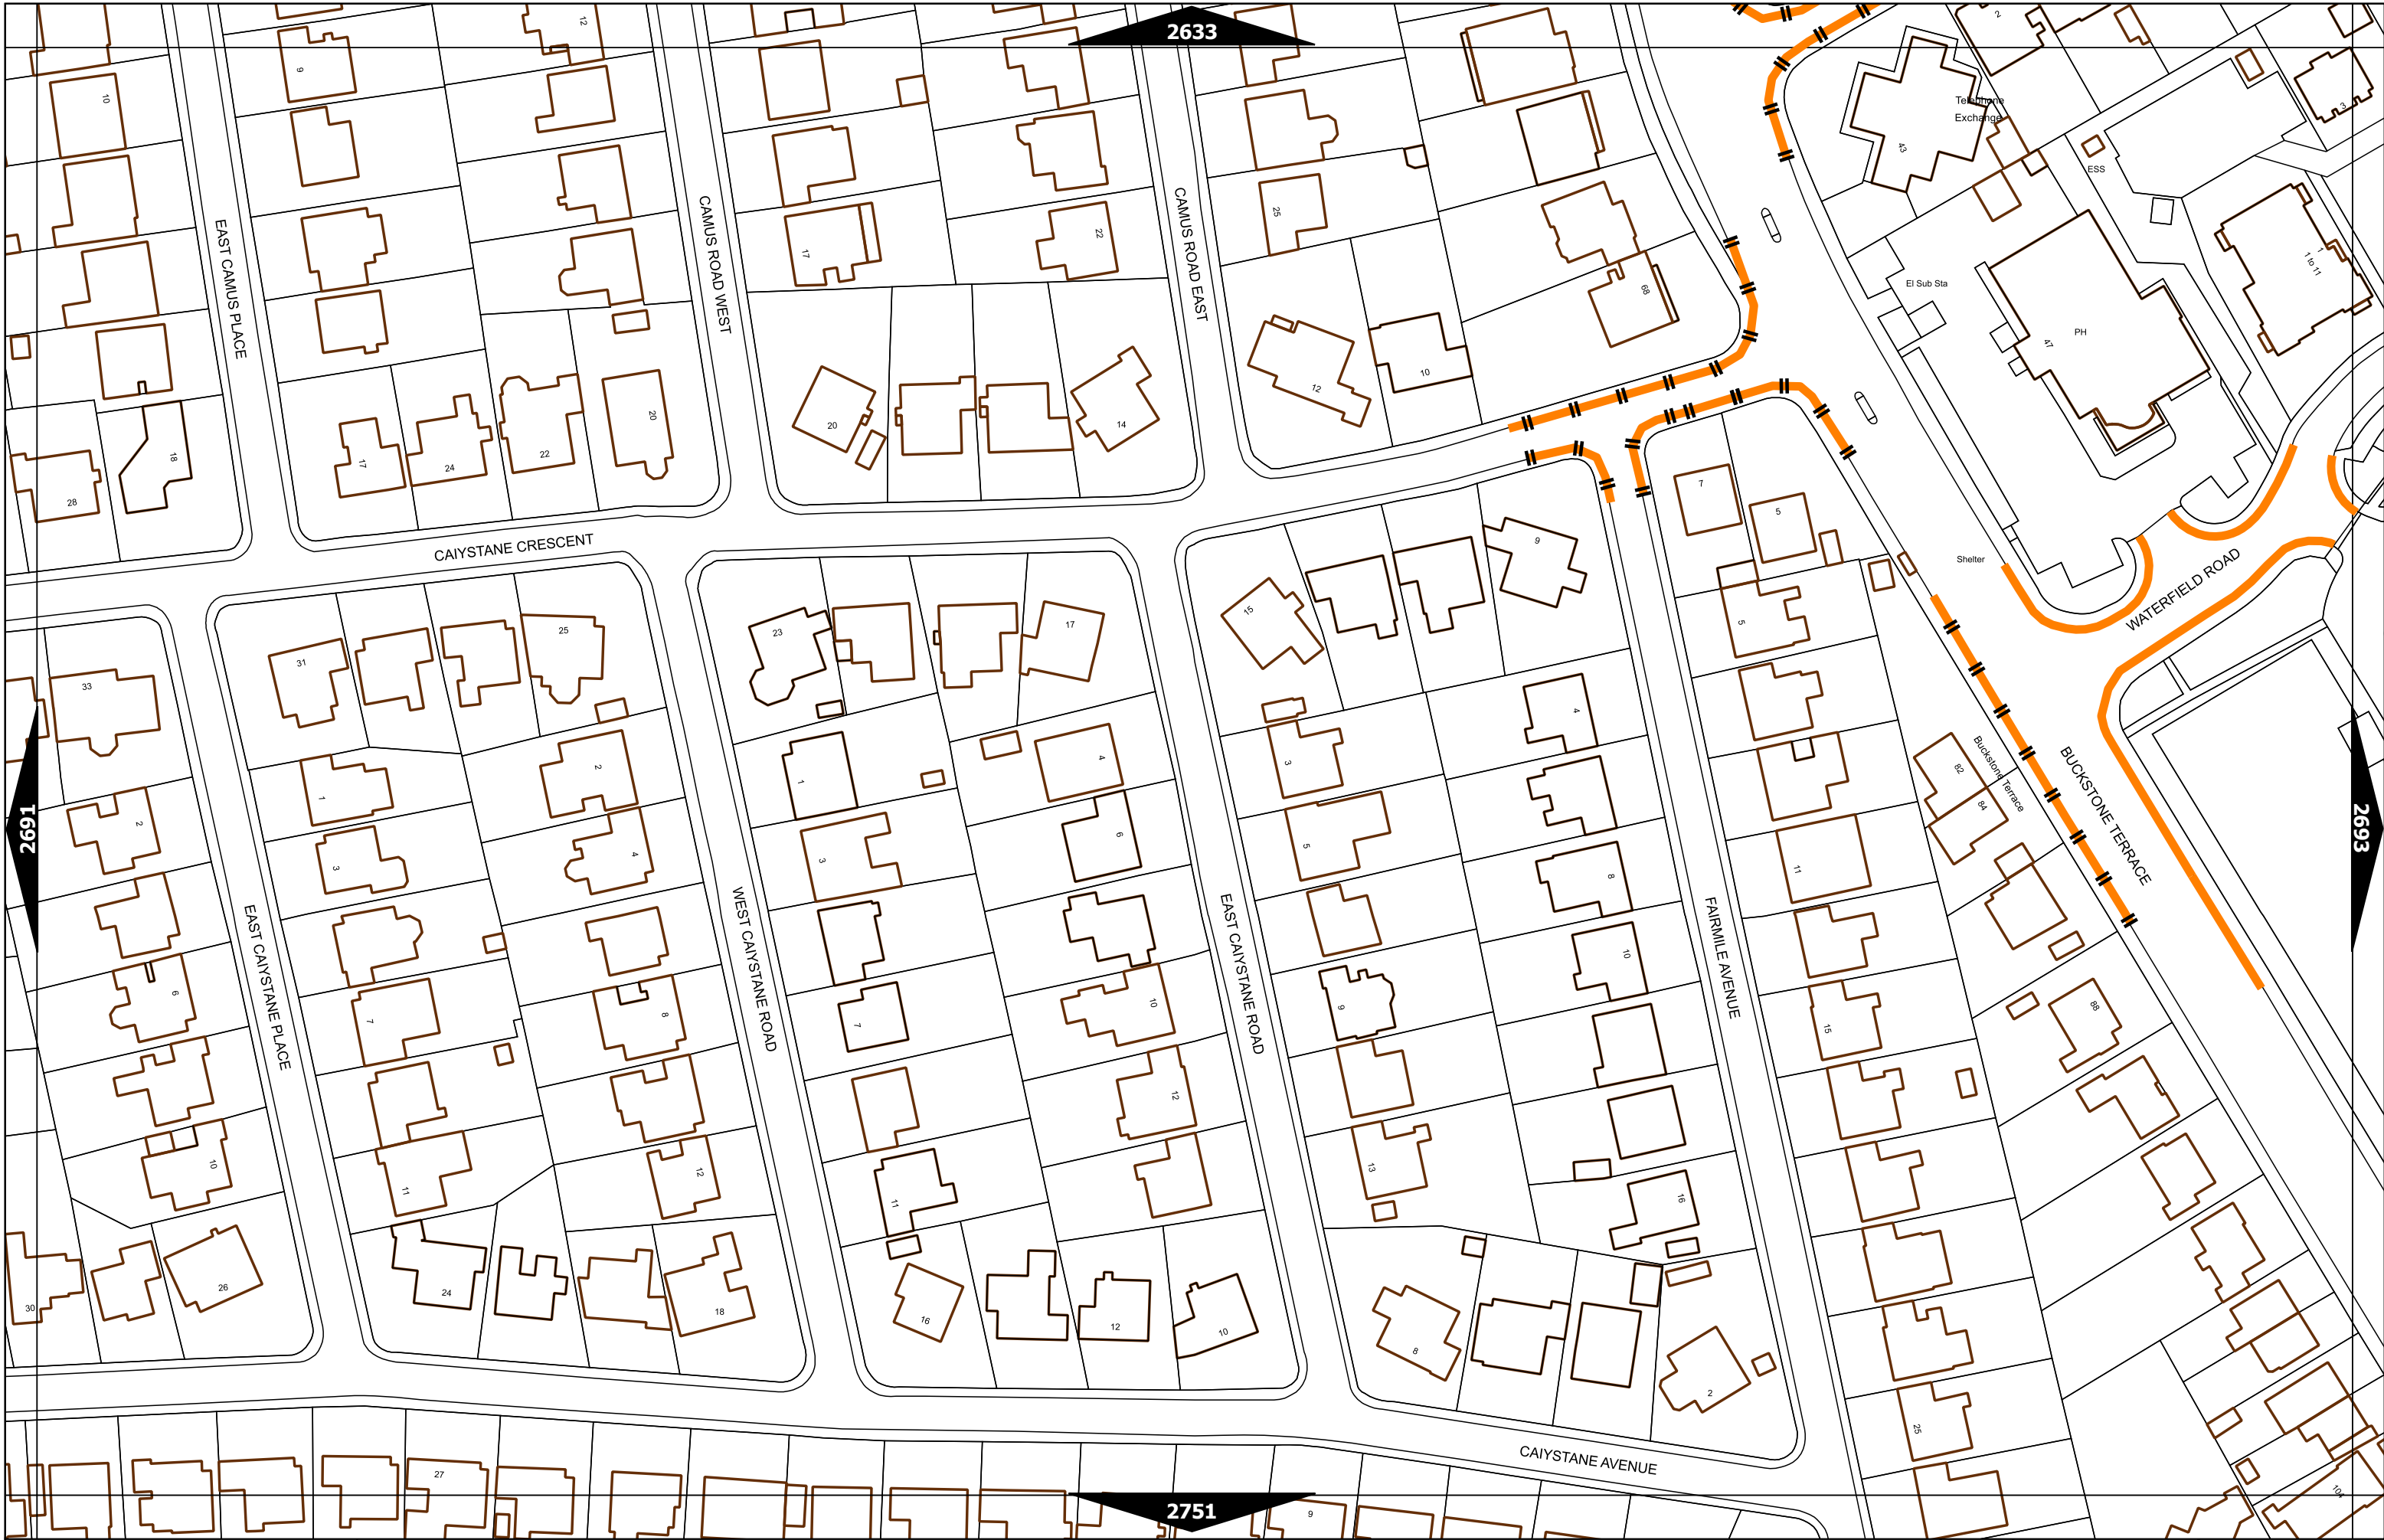

Mon-Fri 7.30am-9.30am  
4.00pm-6.30pm

Mon-Fri 7.30am-9.30am  
4.00pm-6.30pm

Mon-Fri 7.30am-9.30am  
4.00pm-6.30pm

Mon-Fri 7.30am-9.30am  
4.00pm-6.30pm

Scale at A3	1:1000
Print Date	24-Jan-2024
Map Tile	2147
Revision	2
Status	PROPOSED

This area is covered by a separate text-based traffic order

Mon-Sat 8.00am-6.00pm  
 Mon-Sat 8.00am-6.00pm  
 Max Stay: 1h  
 Max Stay: 1h  
 No Return  
 No Return

Scale at A3	1:1000
Print Date	24-Jan-2024
Map Tile	2149
Revision	5
Status	PROPOSED

Scale at A3	1:1000
Print Date	24-Jan-2024
Map Tile	2336
Revision	2
Status	PROPOSED

Scale at A3	1:1000
Print Date	24-Jan-2024
Map Tile	2572
Revision	4
Status	PROPOSED

Scale at A3	1:1000
Print Date	24-Jan-2024
Map Tile	2692
Revision	3
Status	PROPOSED

Scale at A3	1:1000
Print Date	24-Jan-2024
Map Tile	2705
Revision	2
Status	PROPOSED

Scale at A3	1:1000
Print Date	24-Jan-2024
Map Tile	3143
Revision	2
Status	PROPOSED

Scale at A3	1:1000
Print Date	24-Jan-2024
Map Tile	3202
Revision	3
Status	PROPOSED