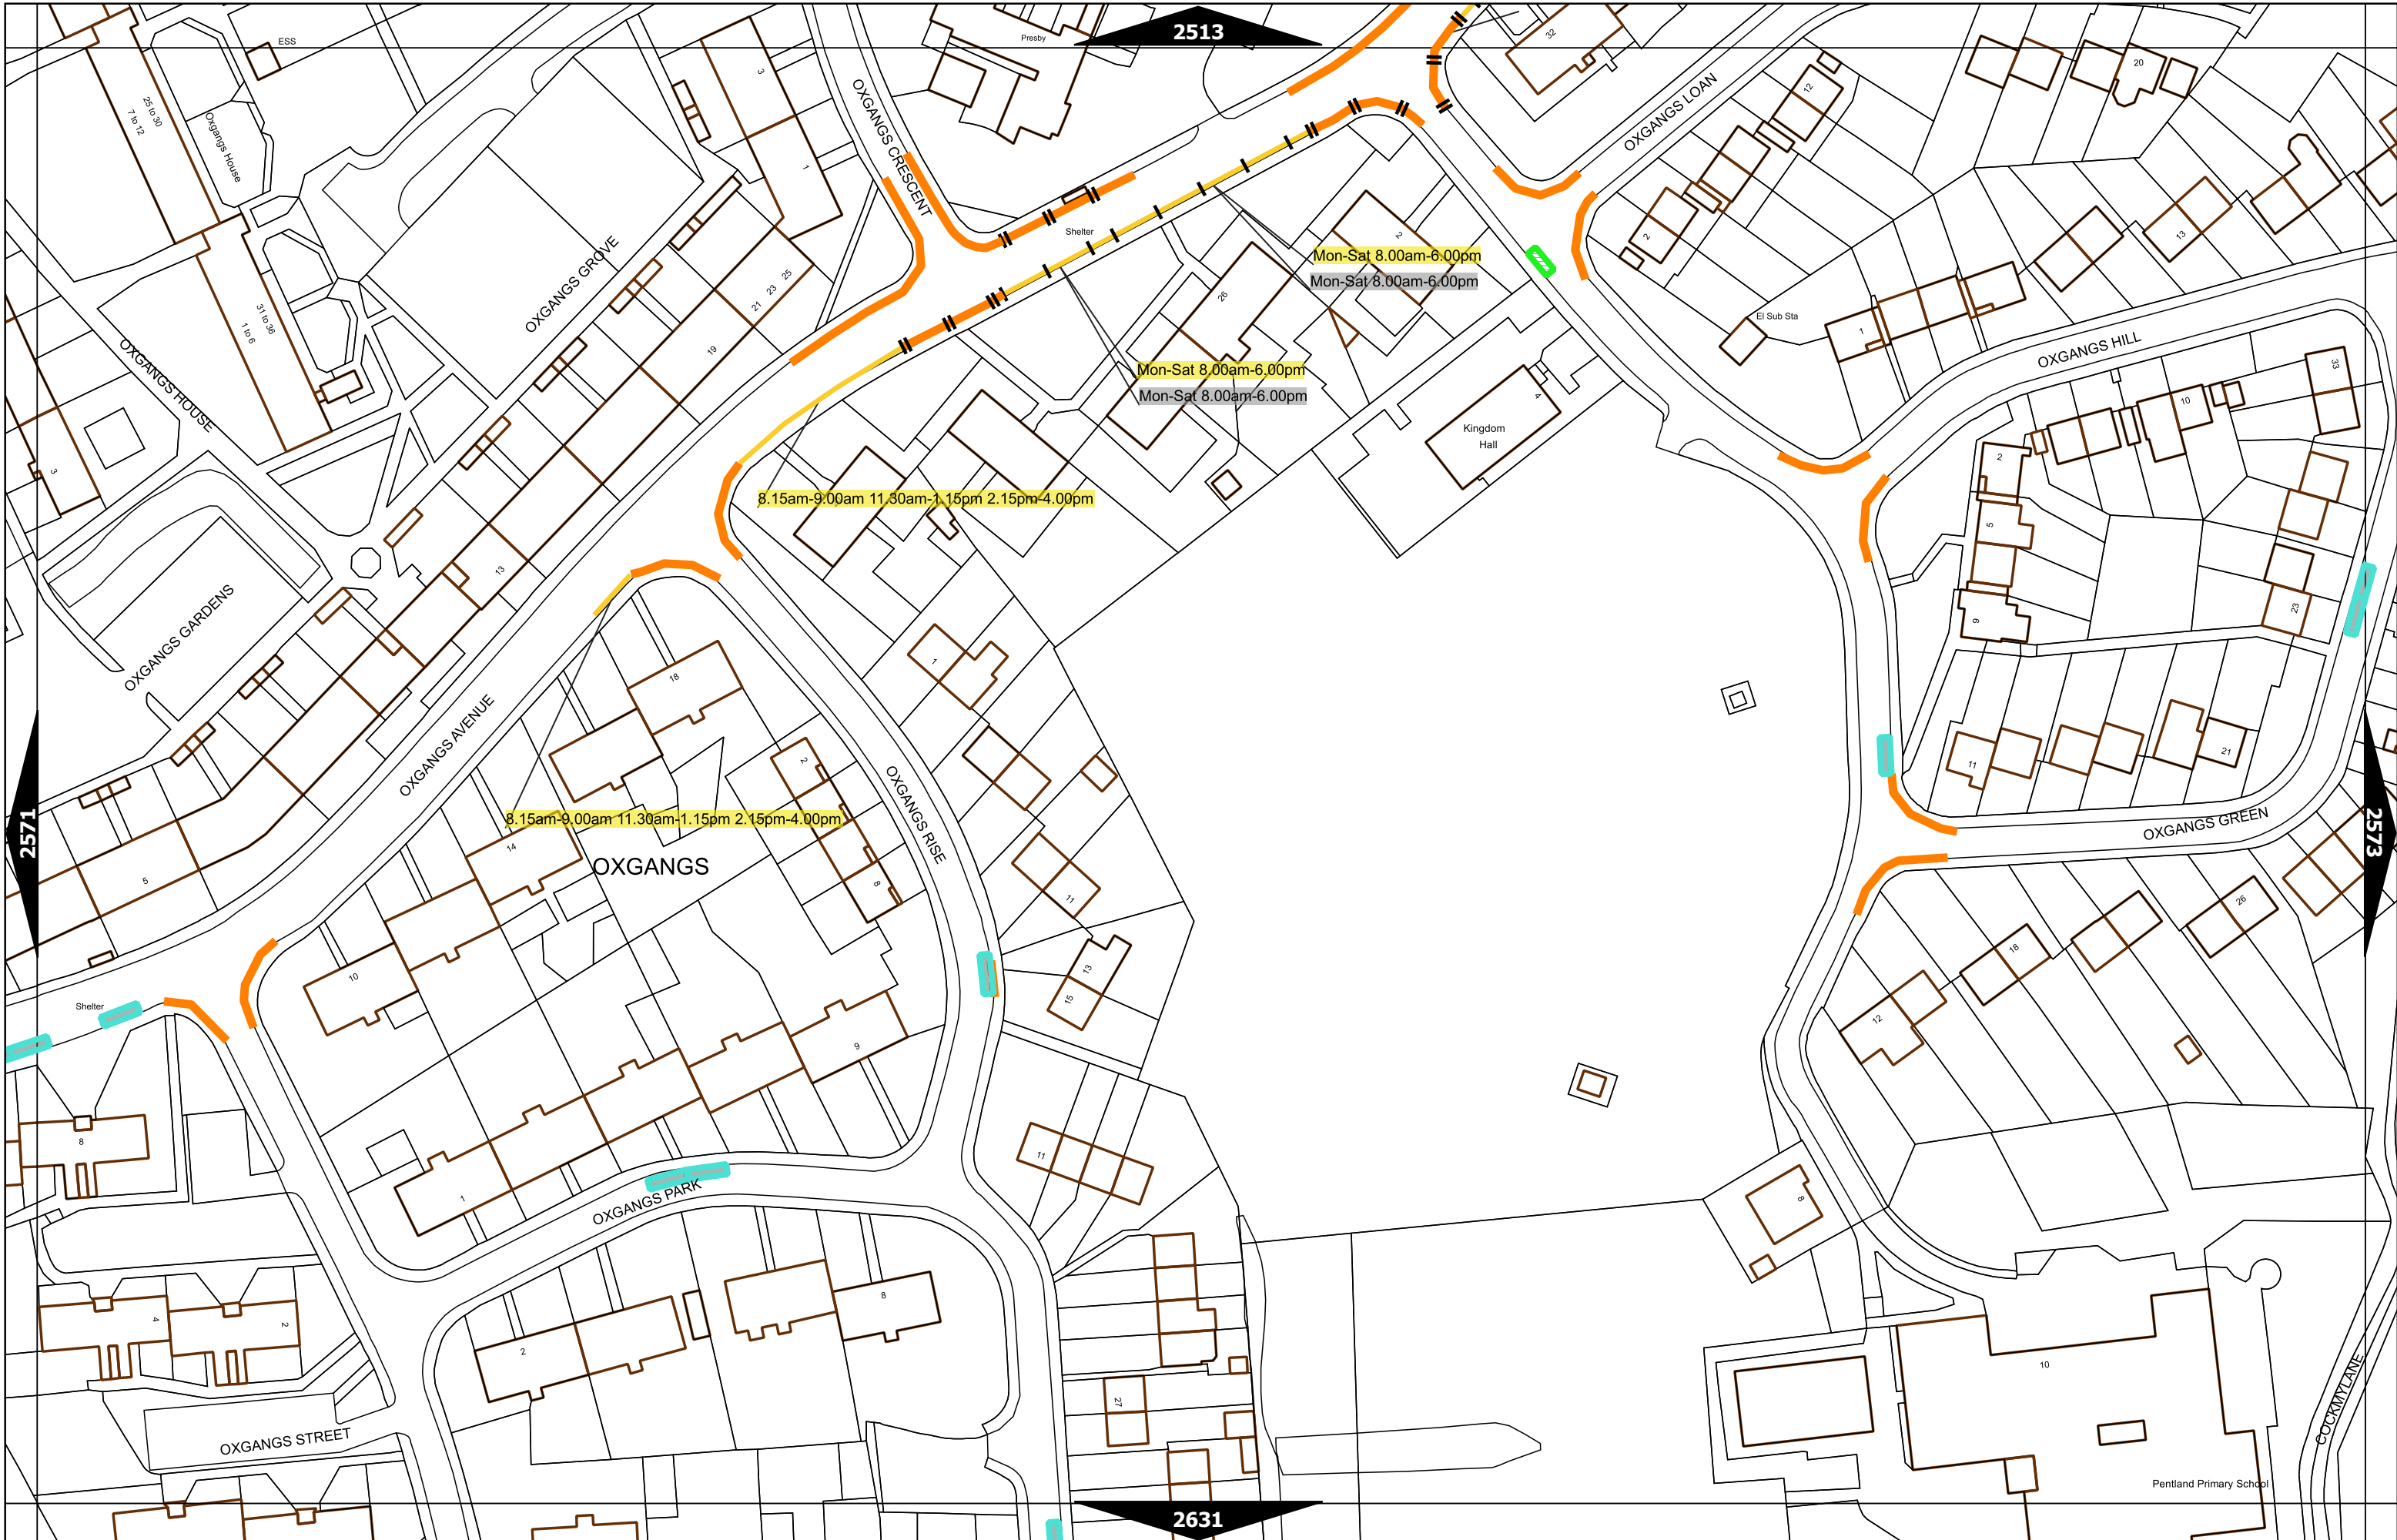

Mon-Fri 7.30am-9.30am  
4.00pm-6.30pm

Mon-Fri 7.30am-9.30am  
4.00pm-6.30pm

Mon-Fri 7.30am-9.30am  
4.00pm-6.30pm

Mon-Fri 7.30am-9.30am  
4.00pm-6.30pm

Scale at A3	1:1000
Print Date	24-Jan-2024
Map Tile	2147
Revision	2
Status	PROPOSED

This area is covered by a separate text-based traffic order

Mon-Sat 8.00am-6.00pm  
 Mon-Sat 8.00am-6.00pm  
 Max Stay: 1h  
 Max Stay: 1h  
 No Return  
 No Return

Scale at A3	1:1000
Print Date	24-Jan-2024
Map Tile	2149
Revision	5
Status	PROPOSED

Scale at A3	1:1000
Print Date	24-Jan-2024
Map Tile	2336
Revision	2
Status	PROPOSED

Scale at A3	1:1000
Print Date	24-Jan-2024
Map Tile	2572
Revision	4
Status	PROPOSED

Scale at A3	1:1000
Print Date	24-Jan-2024
Map Tile	2692
Revision	3
Status	PROPOSED

Scale at A3	1:1000
Print Date	24-Jan-2024
Map Tile	2705
Revision	2
Status	PROPOSED

Scale at A3	1:1000
Print Date	24-Jan-2024
Map Tile	3143
Revision	2
Status	PROPOSED

Scale at A3	1:1000
Print Date	24-Jan-2024
Map Tile	3202
Revision	3
Status	PROPOSED