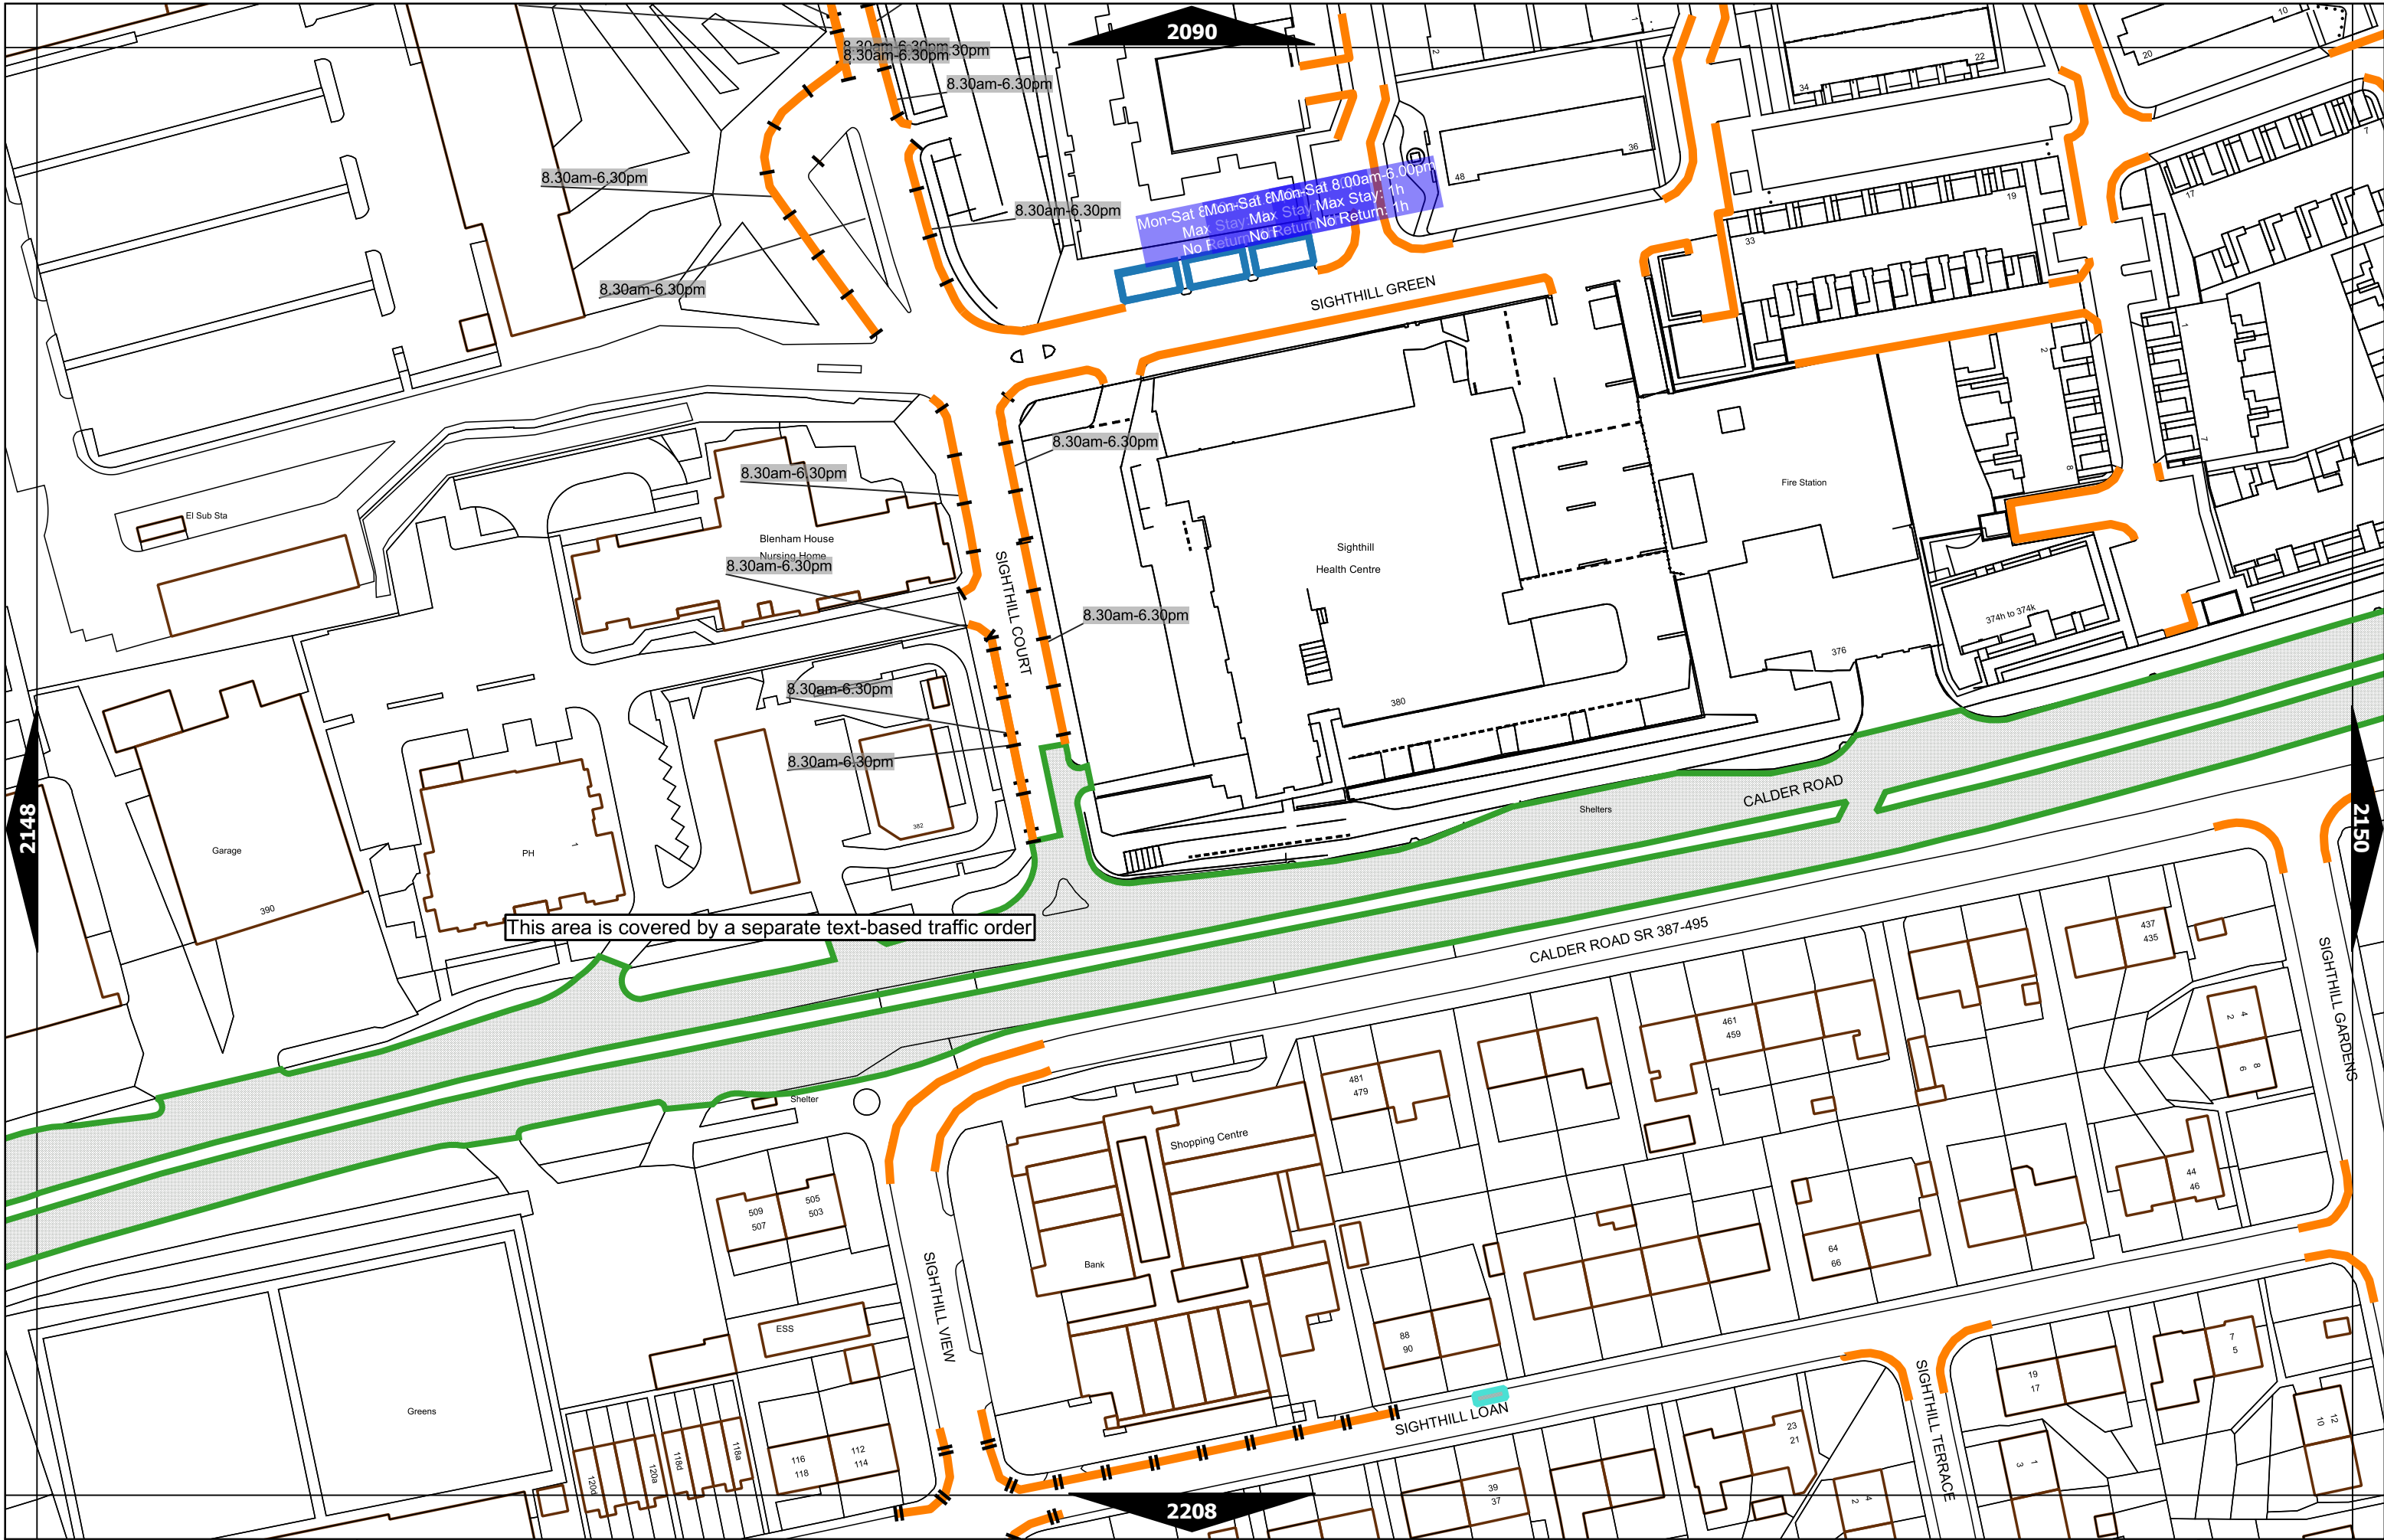

Mon-Fri 7.30am-9.30am  
4.00pm-6.30pm

Mon-Fri 7.30am-9.30am  
4.00pm-6.30pm

Mon-Fri 7.30am-9.30am  
4.00pm-6.30pm

Mon-Fri 7.30am-9.30am  
4.00pm-6.30pm

Scale at A3	1:1000
Print Date	24-Jan-2024
Map Tile	2147
Revision	2
Status	PROPOSED

This area is covered by a separate text-based traffic order

Mon-Sat 8.00am-6.00pm  
 Mon-Sat 8.00am-6.00pm  
 Max Stay: 1h  
 Max Stay: 1h  
 No Return  
 No Return

Scale at A3	1:1000
Print Date	24-Jan-2024
Map Tile	2149
Revision	5
Status	PROPOSED

Scale at A3	1:1000
Print Date	24-Jan-2024
Map Tile	2336
Revision	2
Status	PROPOSED

Scale at A3	1:1000
Print Date	24-Jan-2024
Map Tile	2572
Revision	4
Status	PROPOSED

Scale at A3	1:1000
Print Date	24-Jan-2024
Map Tile	2692
Revision	3
Status	PROPOSED

Scale at A3	1:1000
Print Date	24-Jan-2024
Map Tile	2705
Revision	2
Status	PROPOSED

Scale at A3	1:1000
Print Date	24-Jan-2024
Map Tile	3143
Revision	2
Status	PROPOSED

Scale at A3	1:1000
Print Date	24-Jan-2024
Map Tile	3202
Revision	3
Status	PROPOSED