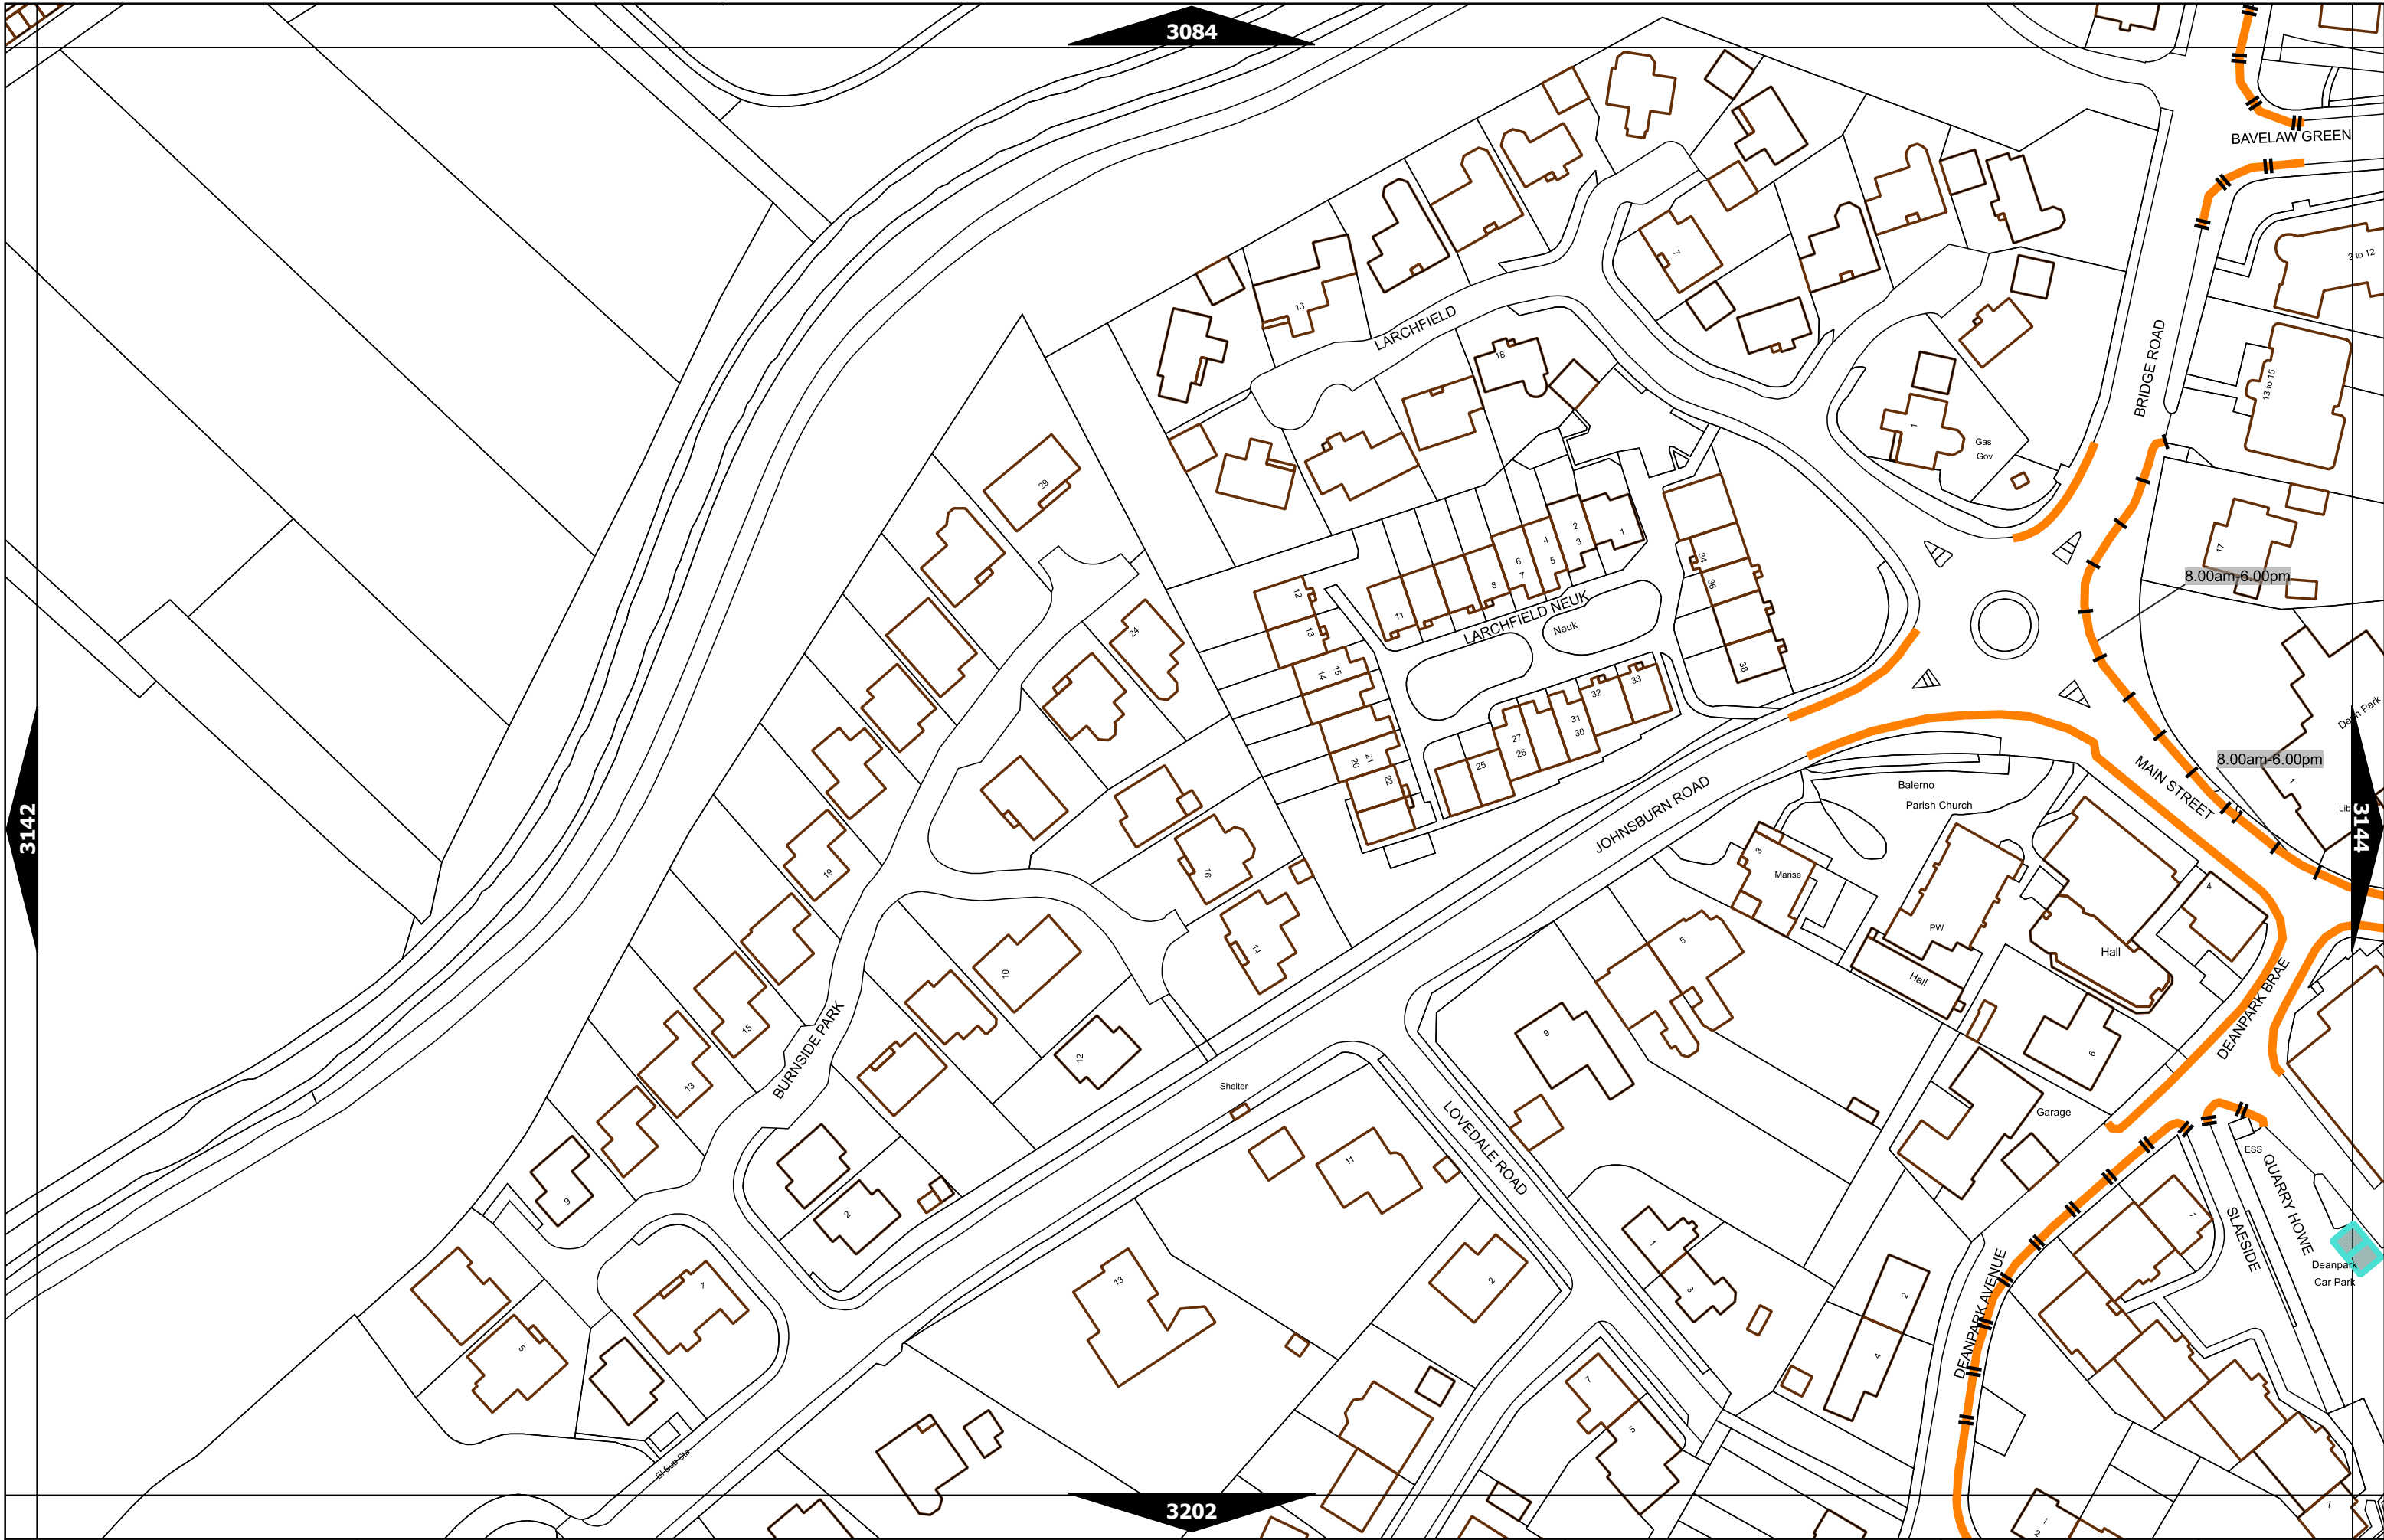

Mon-Fri 7.30am-9.30am  
4.00pm-6.30pm

Mon-Fri 7.30am-9.30am  
4.00pm-6.30pm

Mon-Fri 7.30am-9.30am  
4.00pm-6.30pm

Mon-Fri 7.30am-9.30am  
4.00pm-6.30pm

Scale at A3	1:1000
Print Date	24-Jan-2024
Map Tile	2147
Revision	2
Status	PROPOSED

This area is covered by a separate text-based traffic order

Mon-Sat 8.00am-6.00pm  
 Mon-Sat 8.00am-6.00pm  
 Max Stay: 1h  
 Max Stay: 1h  
 No Return  
 No Return

Scale at A3	1:1000
Print Date	24-Jan-2024
Map Tile	2149
Revision	5
Status	PROPOSED

Scale at A3	1:1000
Print Date	24-Jan-2024
Map Tile	2336
Revision	2
Status	PROPOSED

Scale at A3	1:1000
Print Date	24-Jan-2024
Map Tile	2572
Revision	4
Status	PROPOSED

Scale at A3	1:1000
Print Date	24-Jan-2024
Map Tile	2692
Revision	3
Status	PROPOSED

Scale at A3	1:1000
Print Date	24-Jan-2024
Map Tile	2705
Revision	2
Status	PROPOSED

Scale at A3	1:1000
Print Date	24-Jan-2024
Map Tile	3143
Revision	2
Status	PROPOSED

Scale at A3	1:1000
Print Date	24-Jan-2024
Map Tile	3202
Revision	3
Status	PROPOSED