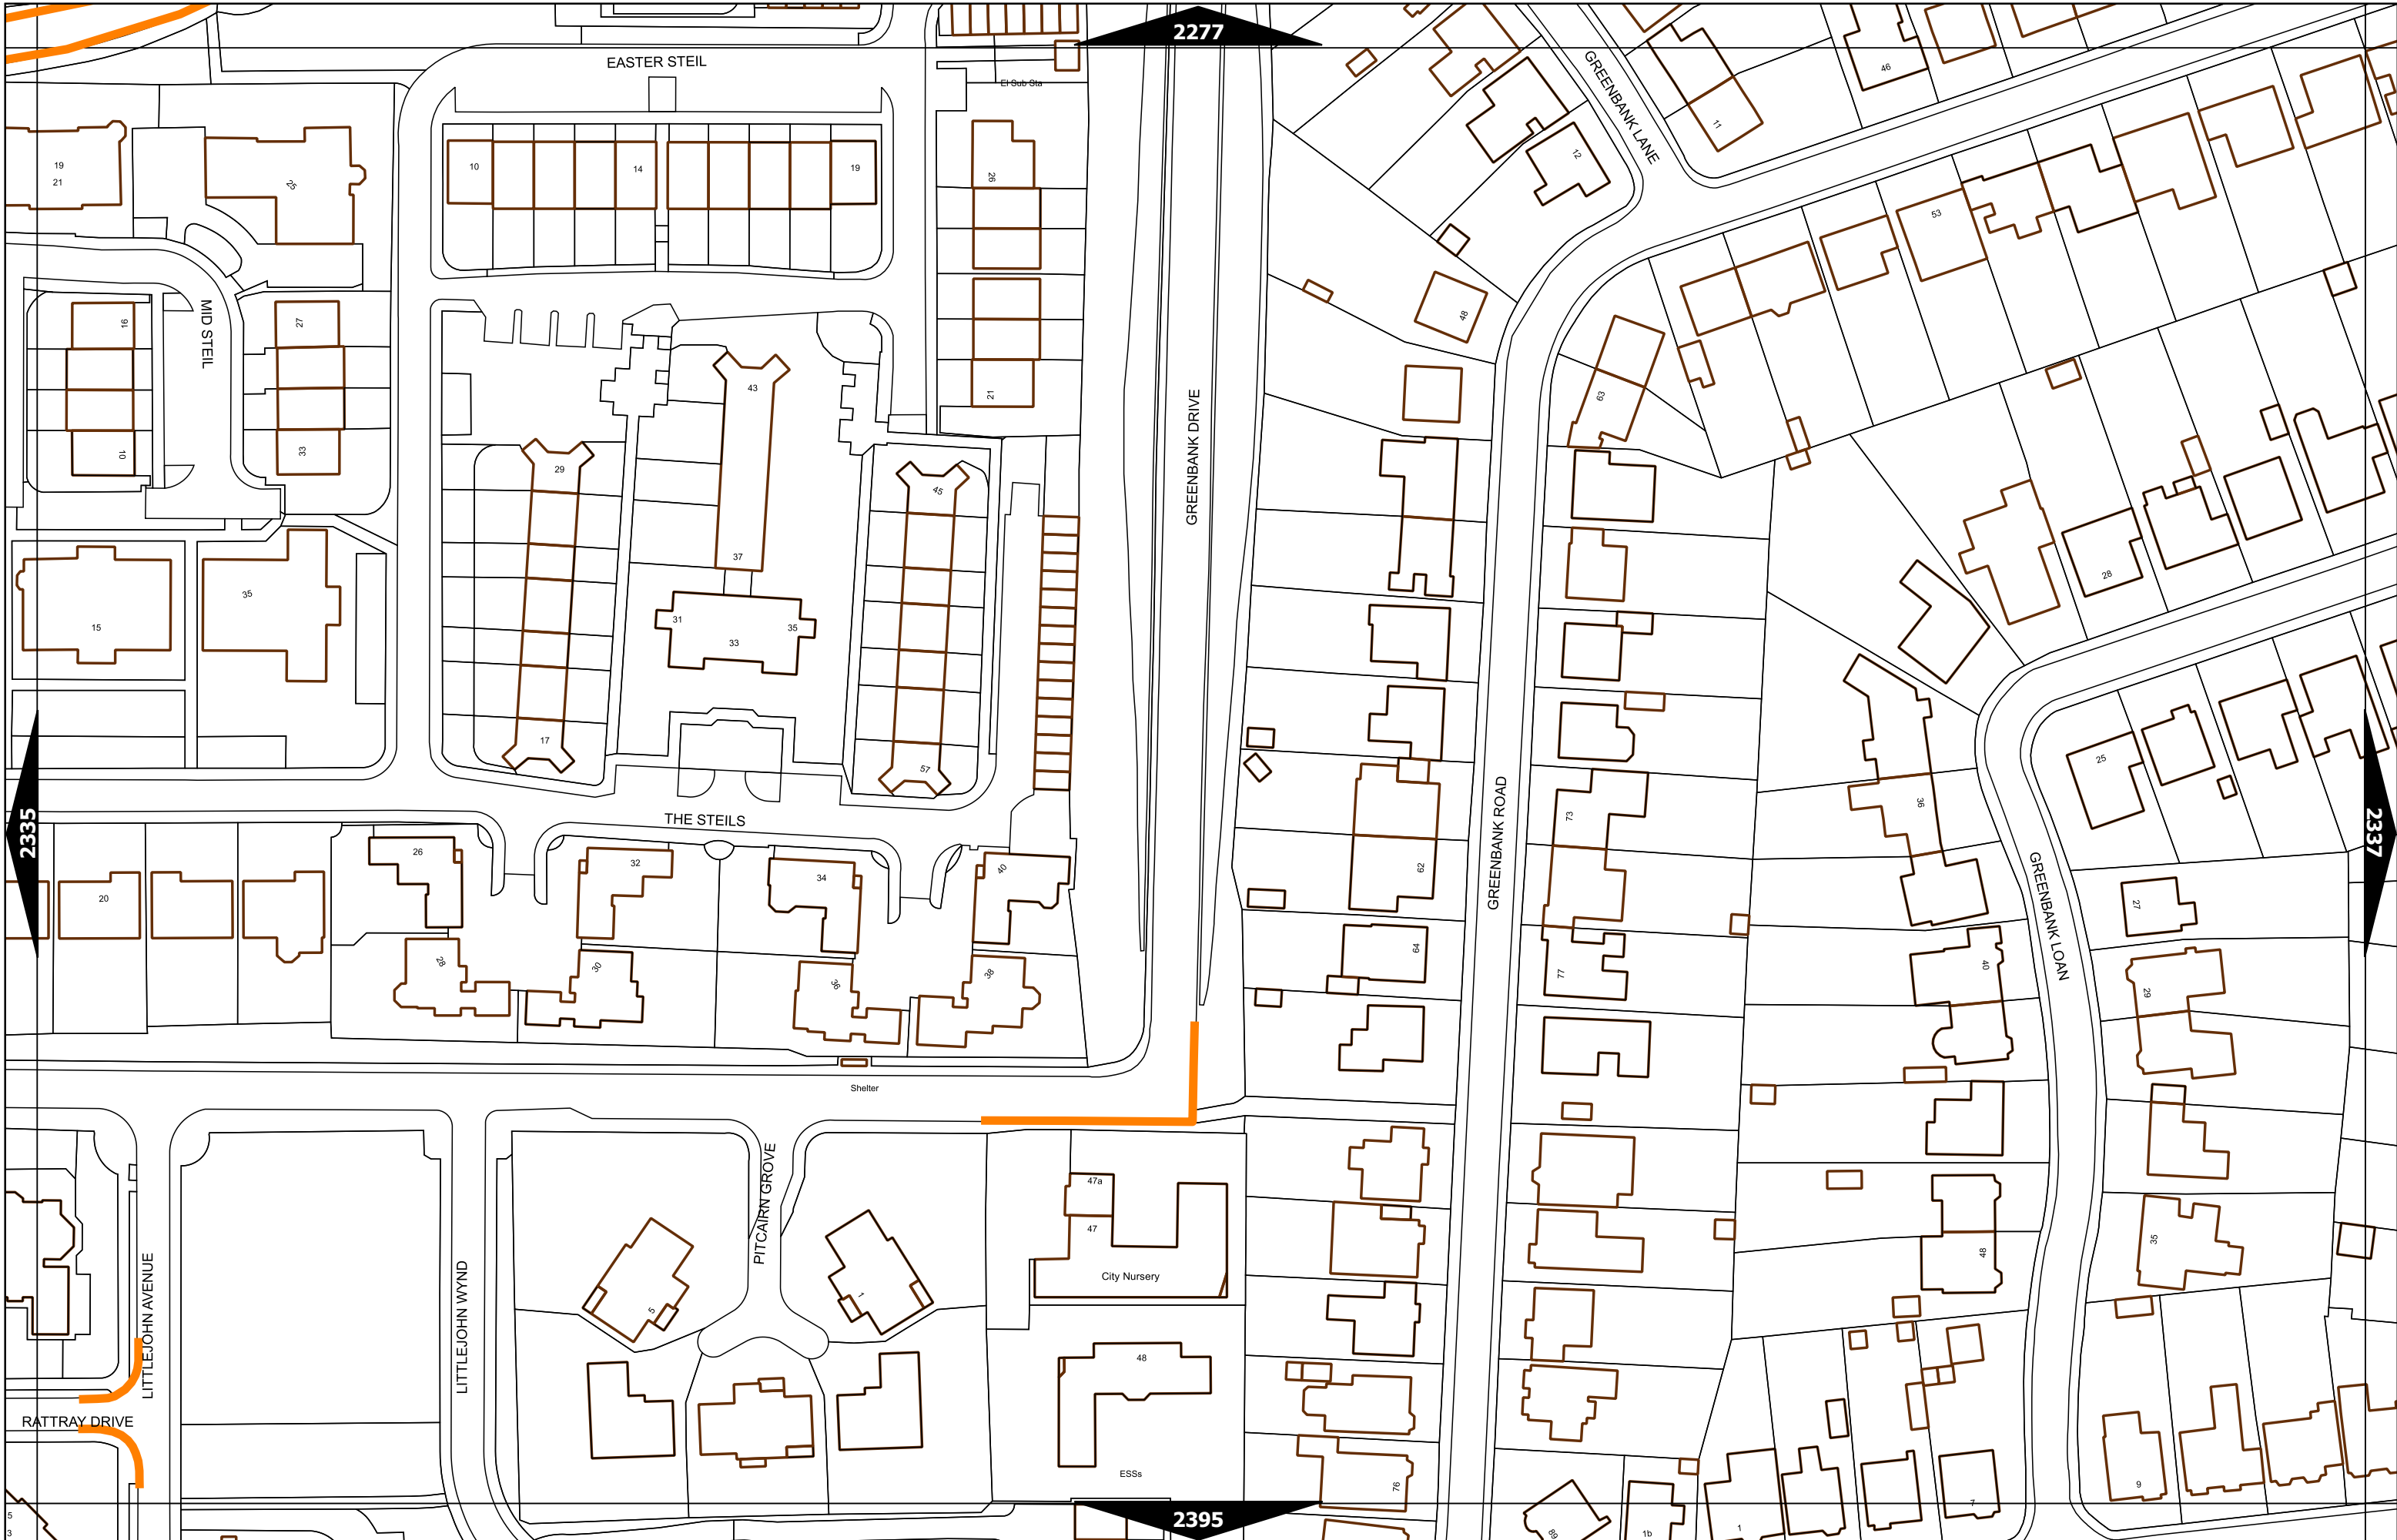

Mon-Fri 7.30am-9.30am  
4.00pm-6.30pm

Mon-Fri 7.30am-9.30am  
4.00pm-6.30pm

Mon-Fri 7.30am-9.30am  
4.00pm-6.30pm

Mon-Fri 7.30am-9.30am  
4.00pm-6.30pm

Scale at A3	1:1000
Print Date	24-Jan-2024
Map Tile	2147
Revision	2
Status	PROPOSED

This area is covered by a separate text-based traffic order

Mon-Sat 8.00am-6.00pm  
 Mon-Sat 8.00am-6.00pm  
 Max Stay: 1h  
 Max Stay: 1h  
 No Return  
 No Return

Scale at A3	1:1000
Print Date	24-Jan-2024
Map Tile	2149
Revision	5
Status	PROPOSED

Scale at A3	1:1000
Print Date	24-Jan-2024
Map Tile	2336
Revision	2
Status	PROPOSED

Scale at A3	1:1000
Print Date	24-Jan-2024
Map Tile	2572
Revision	4
Status	PROPOSED

Scale at A3	1:1000
Print Date	24-Jan-2024
Map Tile	2692
Revision	3
Status	PROPOSED

Scale at A3	1:1000
Print Date	24-Jan-2024
Map Tile	2705
Revision	2
Status	PROPOSED

Scale at A3	1:1000
Print Date	24-Jan-2024
Map Tile	3143
Revision	2
Status	PROPOSED

Scale at A3	1:1000
Print Date	24-Jan-2024
Map Tile	3202
Revision	3
Status	PROPOSED