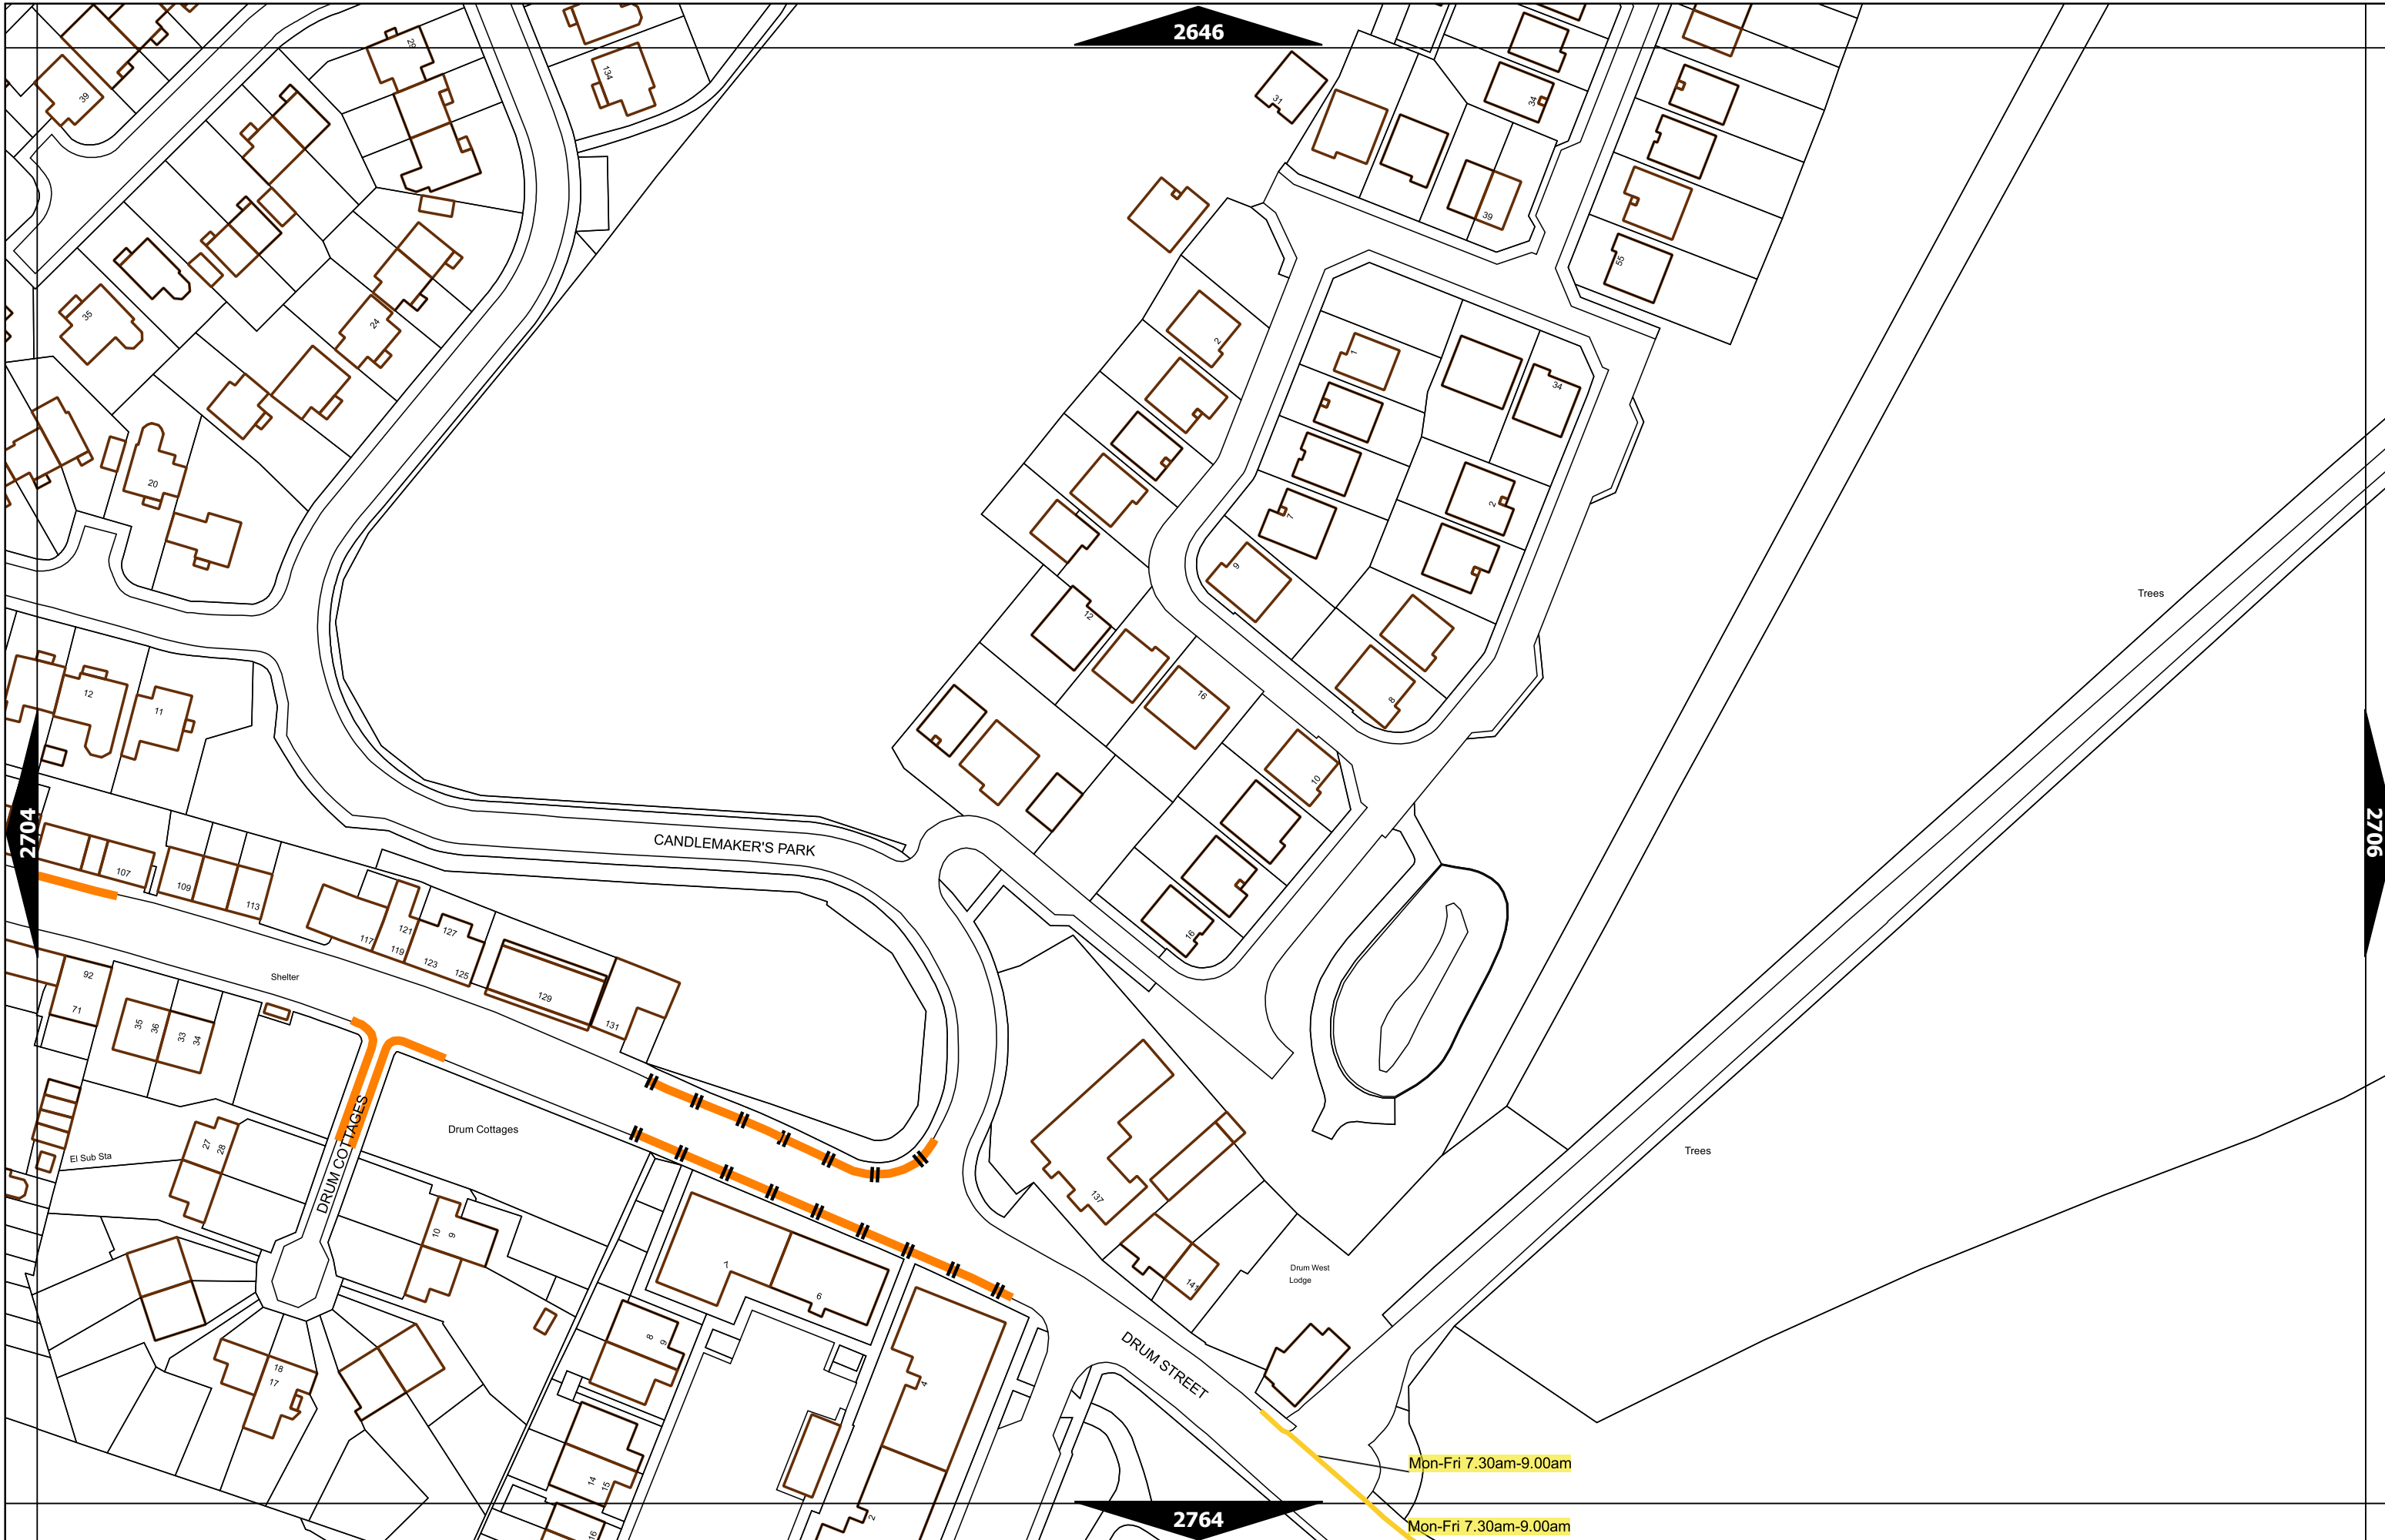

Mon-Fri 7.30am-9.30am  
4.00pm-6.30pm

Mon-Fri 7.30am-9.30am  
4.00pm-6.30pm

Mon-Fri 7.30am-9.30am  
4.00pm-6.30pm

Mon-Fri 7.30am-9.30am  
4.00pm-6.30pm

Scale at A3	1:1000
Print Date	24-Jan-2024
Map Tile	2147
Revision	2
Status	PROPOSED

This area is covered by a separate text-based traffic order

Mon-Sat 8.00am-6.00pm  
 Mon-Sat 8.00am-6.00pm  
 Max Stay: 1h  
 Max Stay: 1h  
 No Return  
 No Return

Scale at A3	1:1000
Print Date	24-Jan-2024
Map Tile	2149
Revision	5
Status	PROPOSED

Scale at A3	1:1000
Print Date	24-Jan-2024
Map Tile	2336
Revision	2
Status	PROPOSED

Scale at A3	1:1000
Print Date	24-Jan-2024
Map Tile	2572
Revision	4
Status	PROPOSED

Scale at A3	1:1000
Print Date	24-Jan-2024
Map Tile	2692
Revision	3
Status	PROPOSED

Scale at A3	1:1000
Print Date	24-Jan-2024
Map Tile	2705
Revision	2
Status	PROPOSED

Scale at A3	1:1000
Print Date	24-Jan-2024
Map Tile	3143
Revision	2
Status	PROPOSED

Scale at A3	1:1000
Print Date	24-Jan-2024
Map Tile	3202
Revision	3
Status	PROPOSED