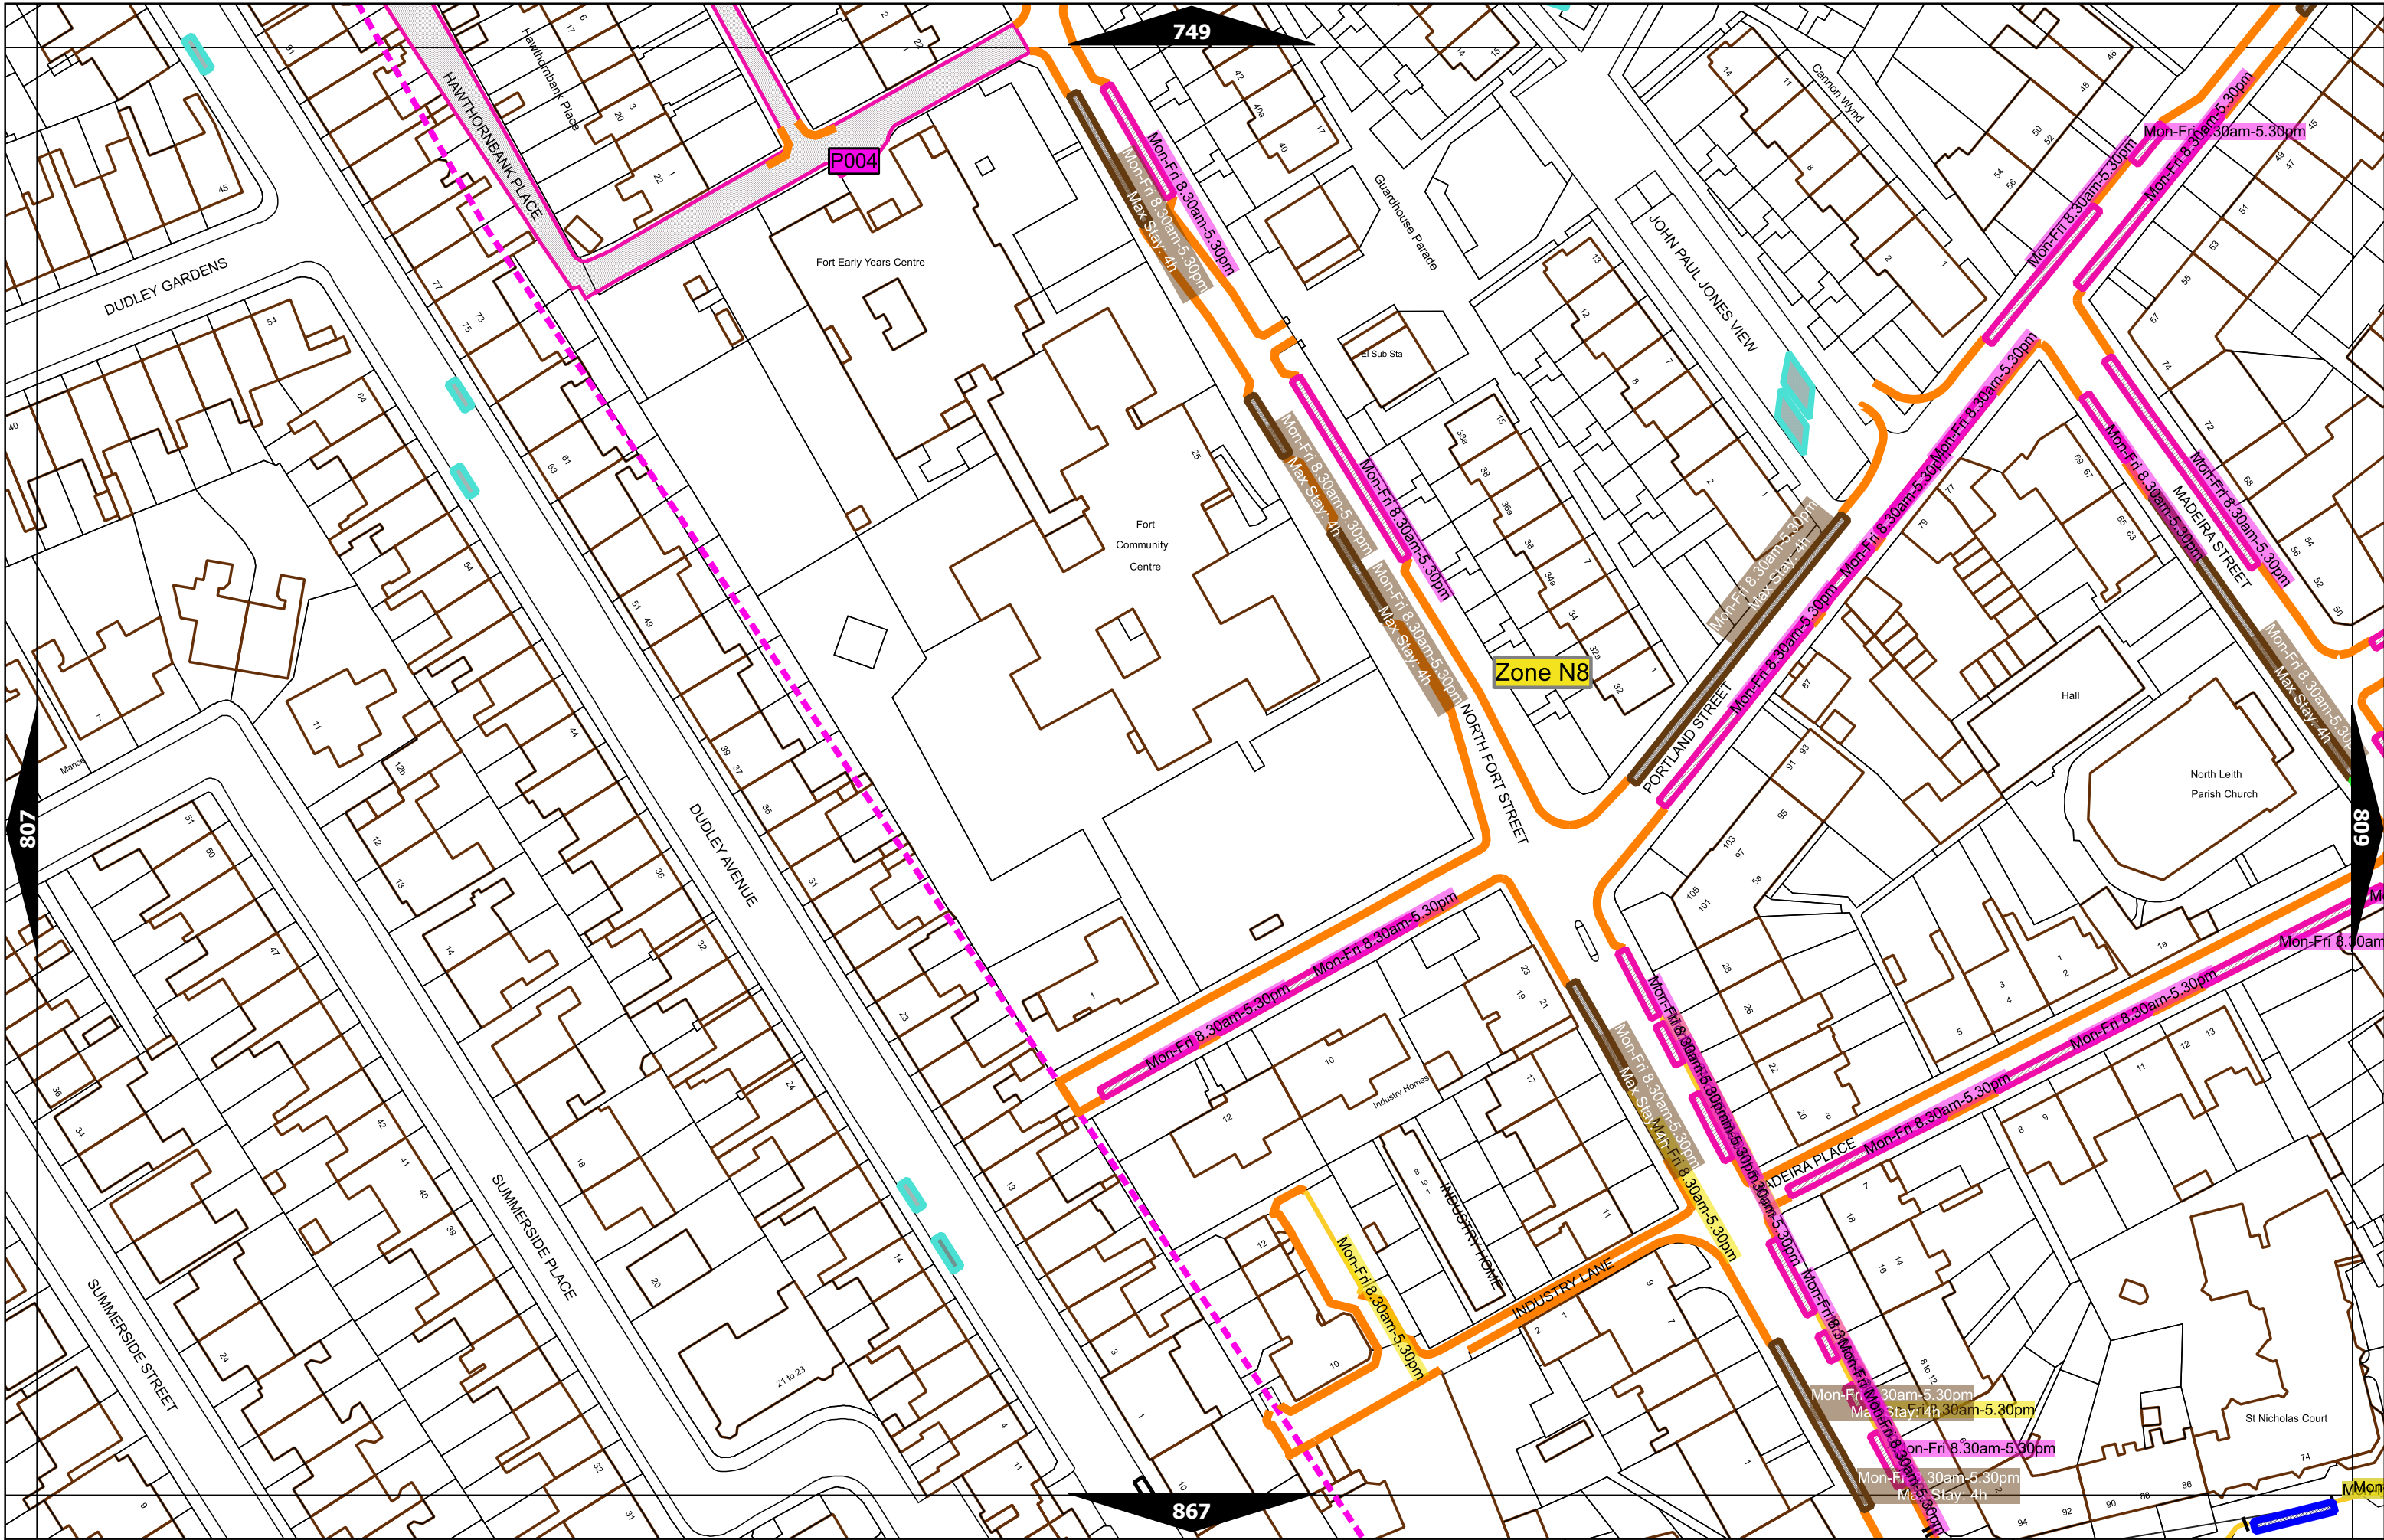

Scale at A3	1:1000
Effective Date	14-Feb-2023
Map Tile	808
Revision	5
Status	CONFIRMED