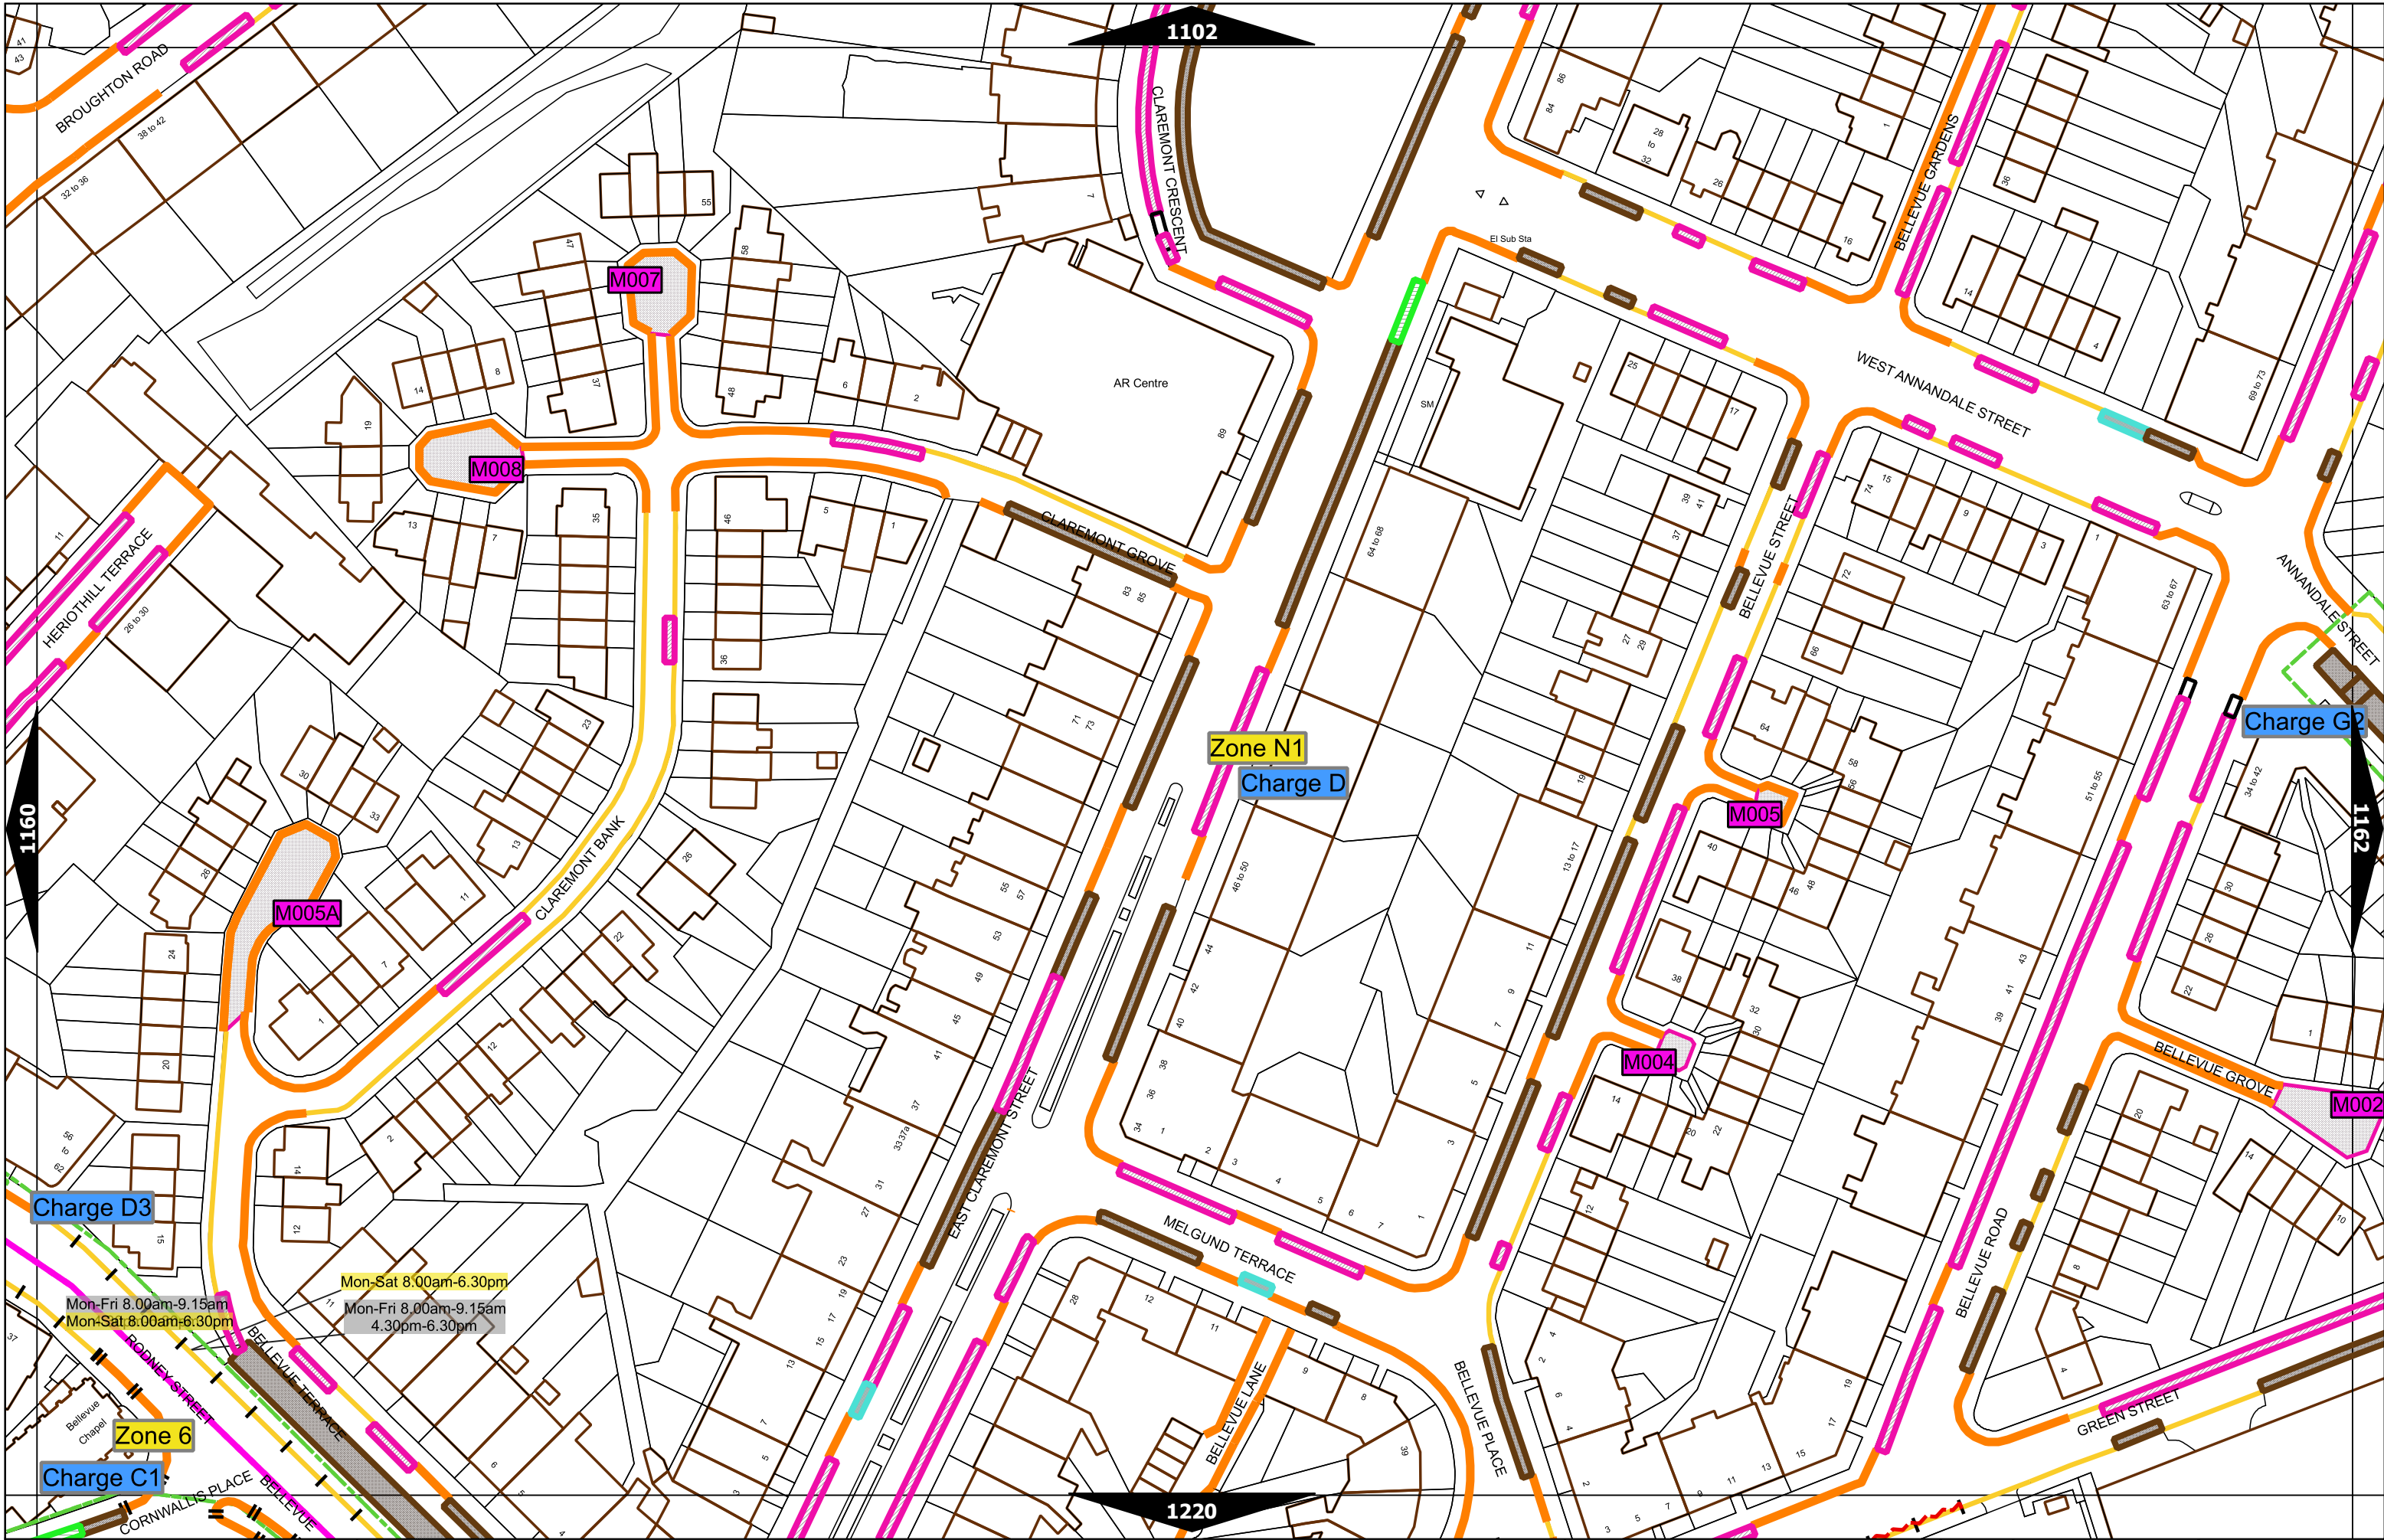

Note: This table indicated the typical maximum stay periods and any differences are labelled on the map tiles.

Scale at A3	1:1000
Effective Date	13-Jul-2020
Map Tile	630
Revision	3
Status	CONFIRMED

Scale at A3	1:1000
Effective Date	20-Sep-2021
Map Tile	683
Revision	3
Status	CONFIRMED

Scale at A3	1:1000
Effective Date	20-Sep-2021
Map Tile	684
Revision	3
Status	CONFIRMED

Scale at A3	1:1000
Effective Date	23-Jan-2024
Map Tile	743
Revision	2
Status	CONFIRMED

Scale at A3	1:1000
Effective Date	14-Feb-2023
Map Tile	808
Revision	5
Status	CONFIRMED

Scale at A3	1:1000
Effective Date	15-Oct-2018
Map Tile	925
Revision	1
Status	CONFIRMED

Scale at A3	1:1000
Effective Date	25-Sep-2023
Map Tile	1161
Revision	7
Status	CONFIRMED

Scale at A3	1:1000
Effective Date	05-Apr-2021
Map Tile	1279
Revision	5
Status	CONFIRMED