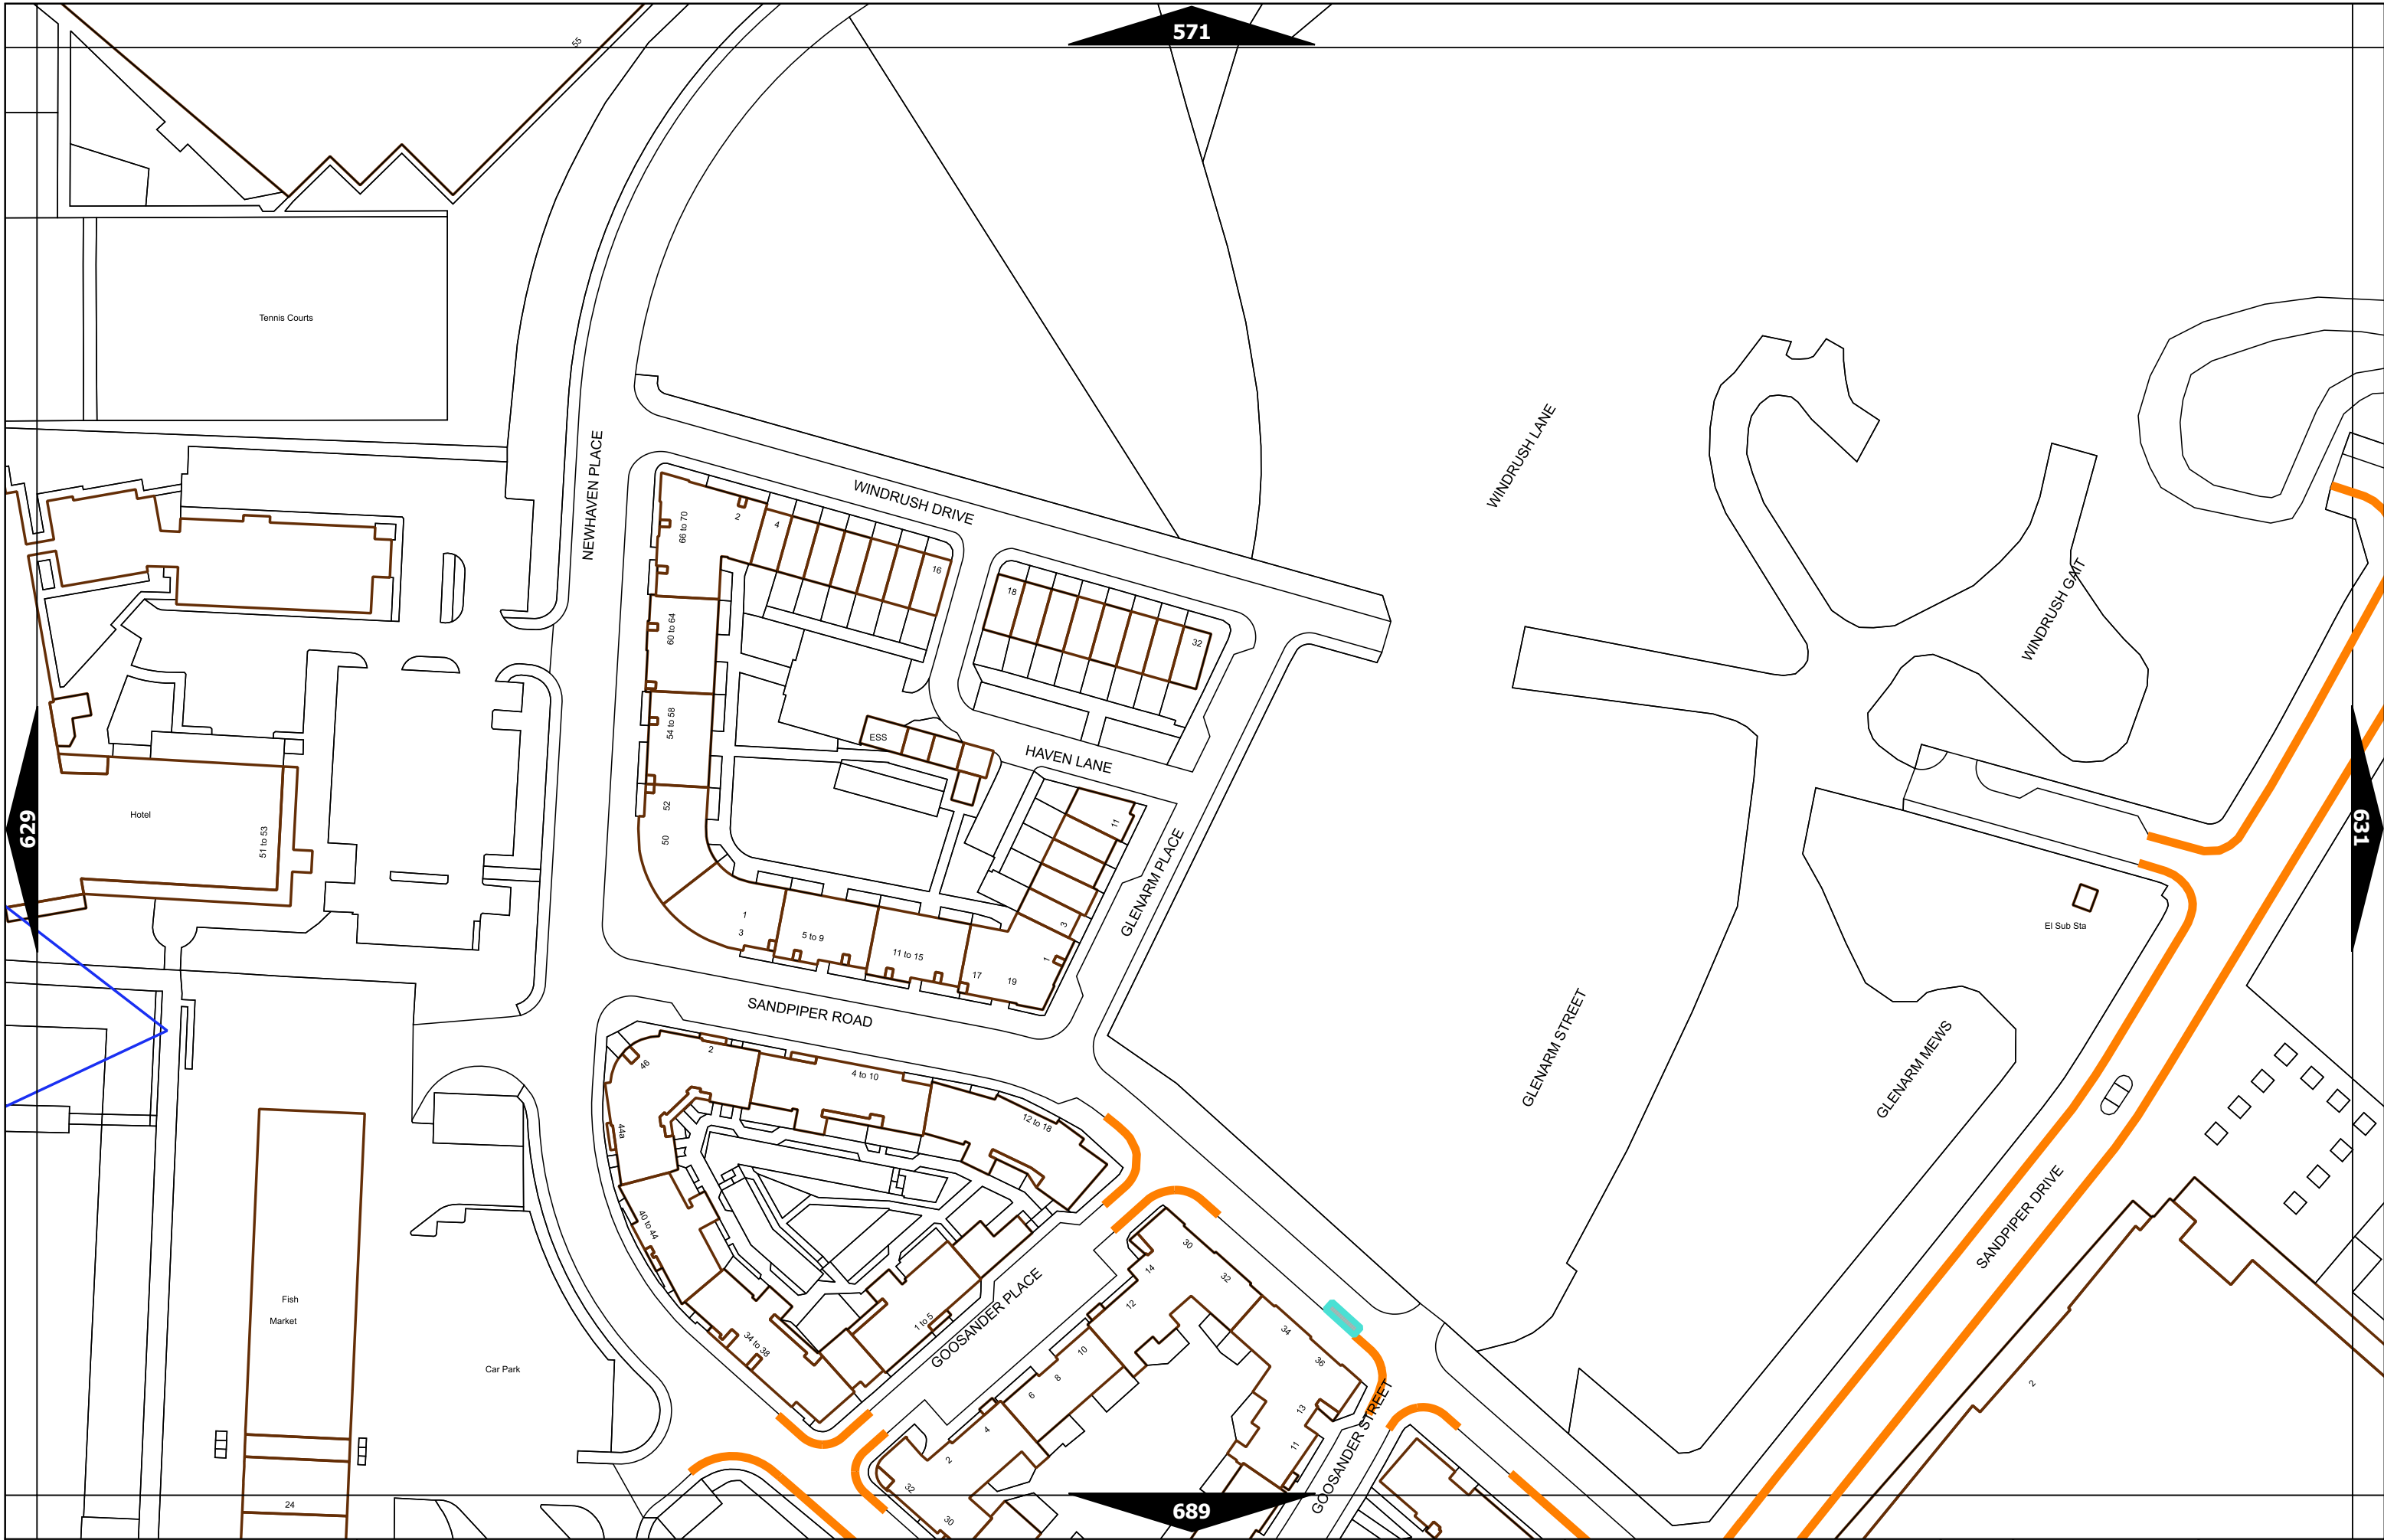

Scale at A3	1:1000
Effective Date	13-Jul-2020
Map Tile	630
Revision	3
Status	CONFIRMED