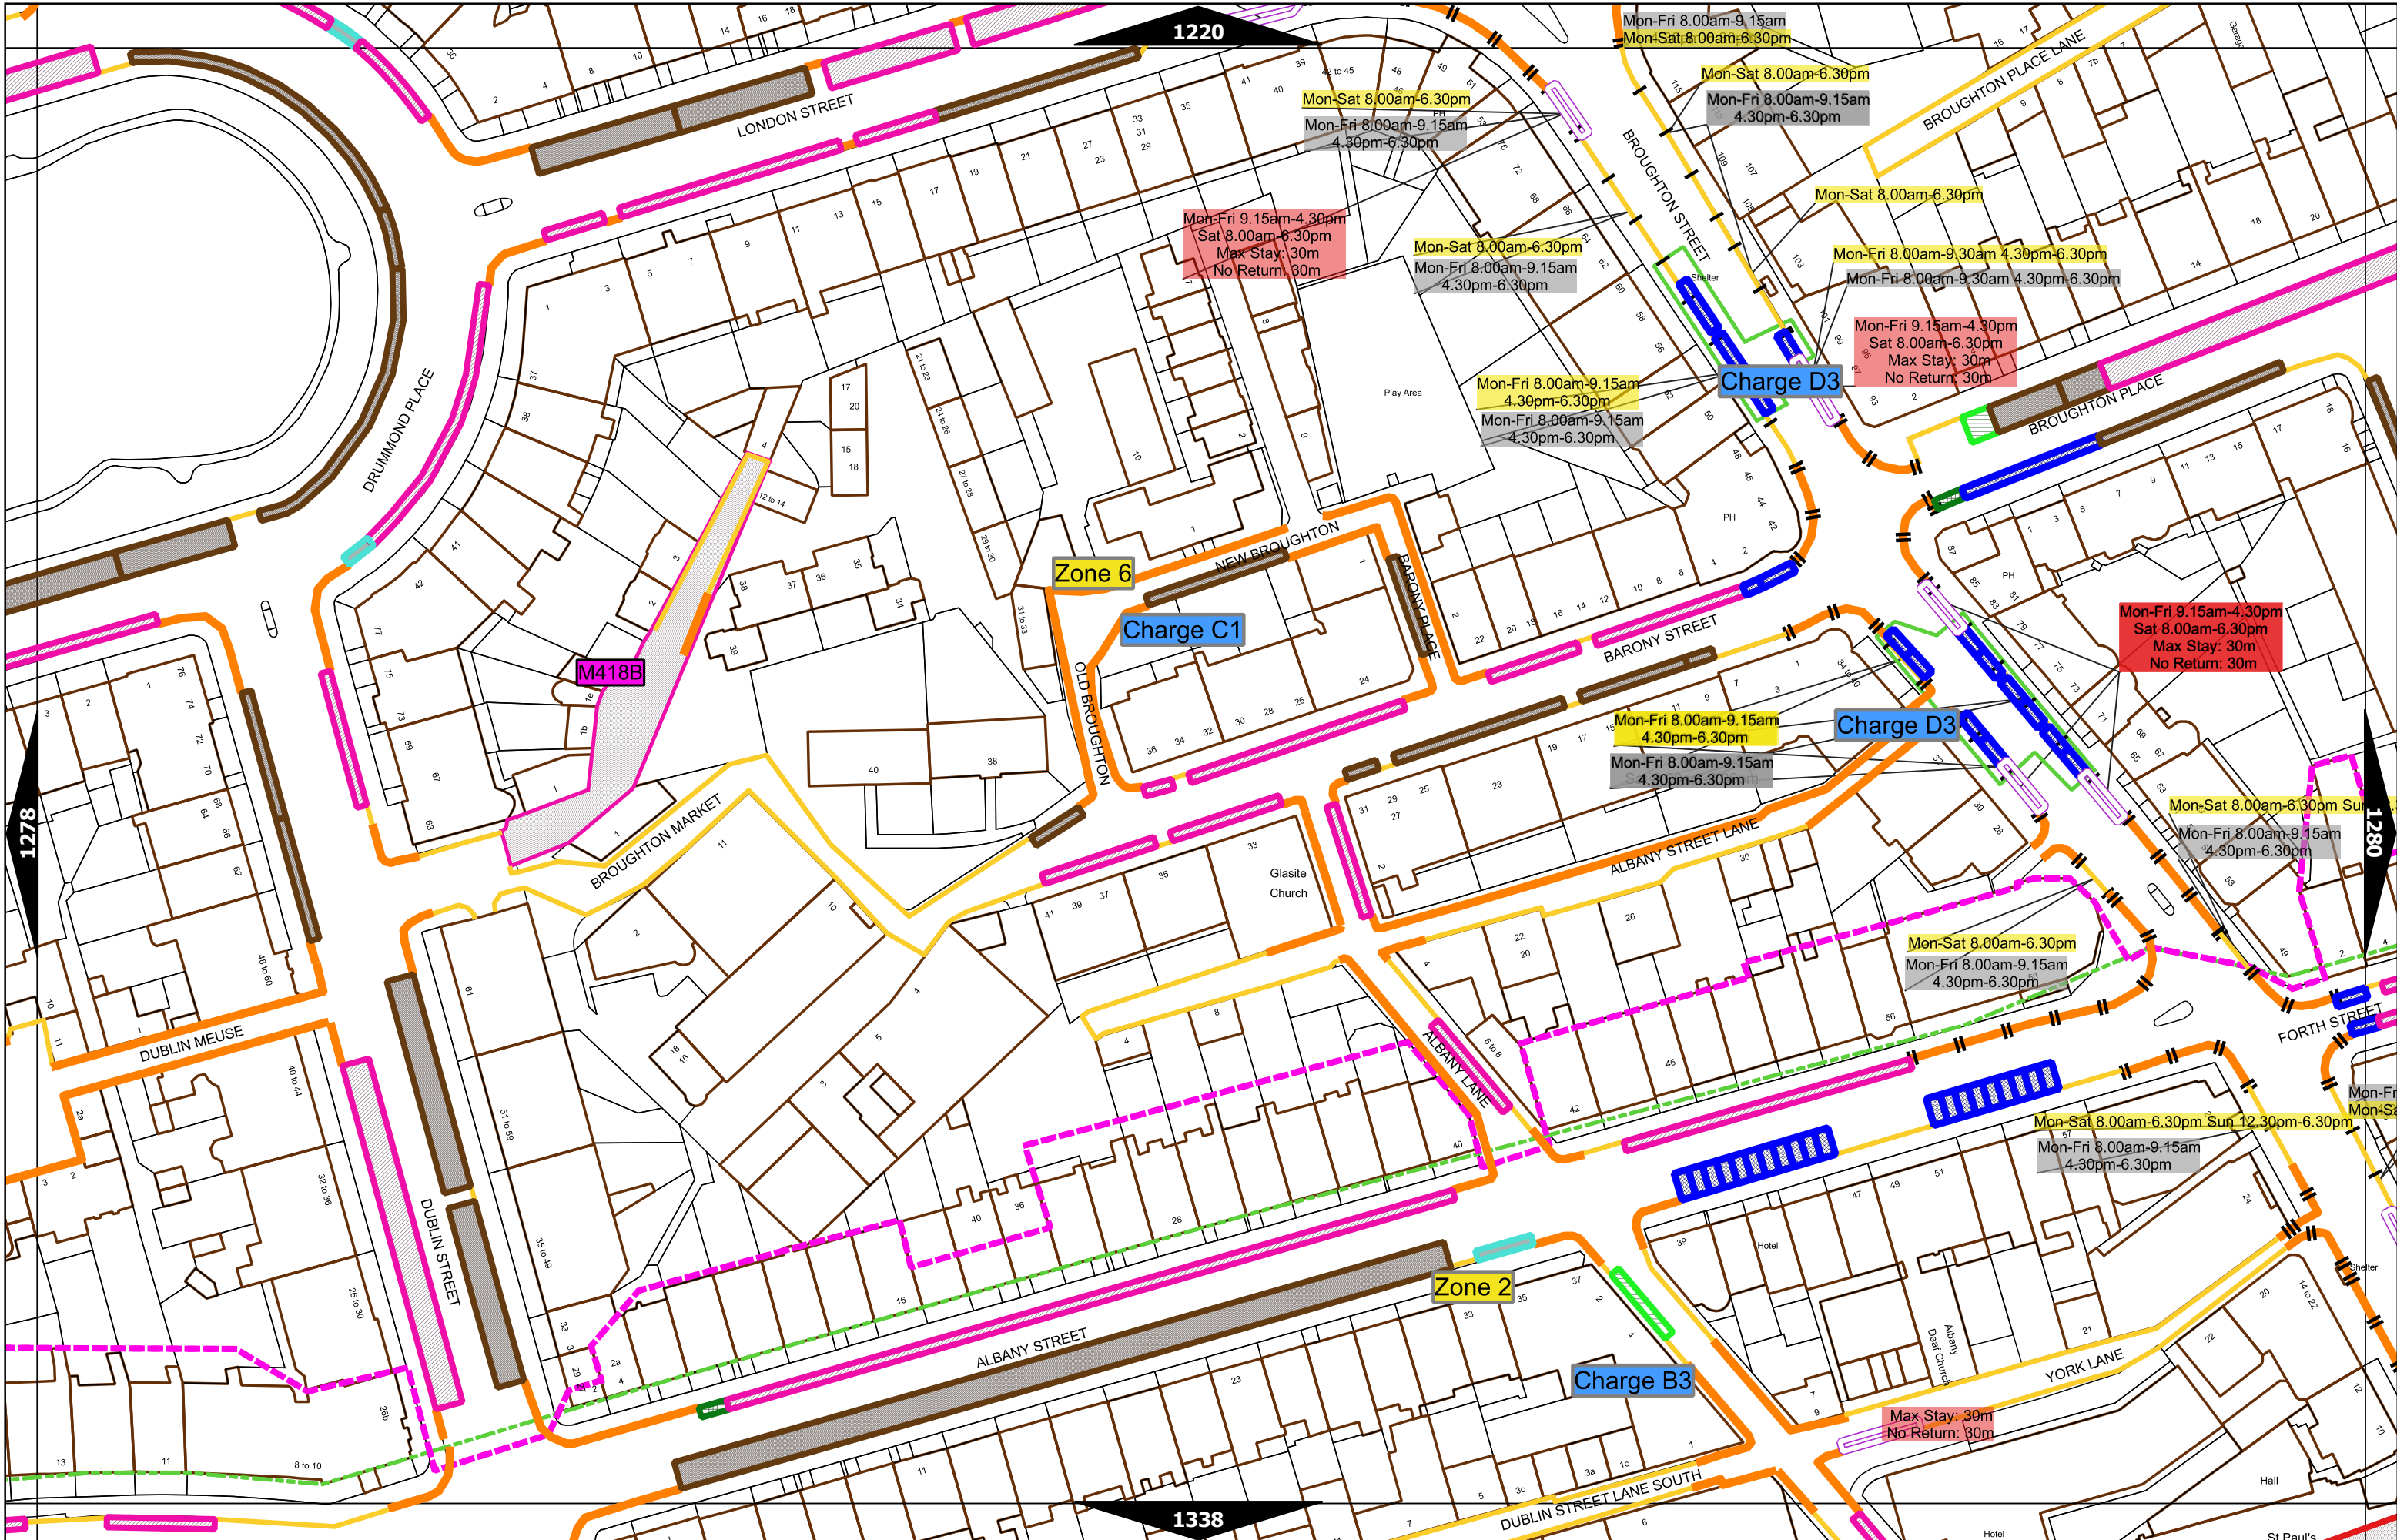

Note: This table indicated the typical maximum stay periods and any differences are labelled on the map tiles.

Scale at A3	1:1000
Effective Date	13-Jul-2020
Map Tile	630
Revision	3
Status	CONFIRMED

Scale at A3	1:1000
Effective Date	20-Sep-2021
Map Tile	683
Revision	3
Status	CONFIRMED

Scale at A3	1:1000
Effective Date	20-Sep-2021
Map Tile	684
Revision	3
Status	CONFIRMED

Scale at A3	1:1000
Effective Date	23-Jan-2024
Map Tile	743
Revision	2
Status	CONFIRMED

Scale at A3	1:1000
Effective Date	14-Feb-2023
Map Tile	808
Revision	5
Status	CONFIRMED

Scale at A3	1:1000
Effective Date	15-Oct-2018
Map Tile	925
Revision	1
Status	CONFIRMED

Scale at A3	1:1000
Effective Date	25-Sep-2023
Map Tile	1161
Revision	7
Status	CONFIRMED

Scale at A3	1:1000
Effective Date	05-Apr-2021
Map Tile	1279
Revision	5
Status	CONFIRMED