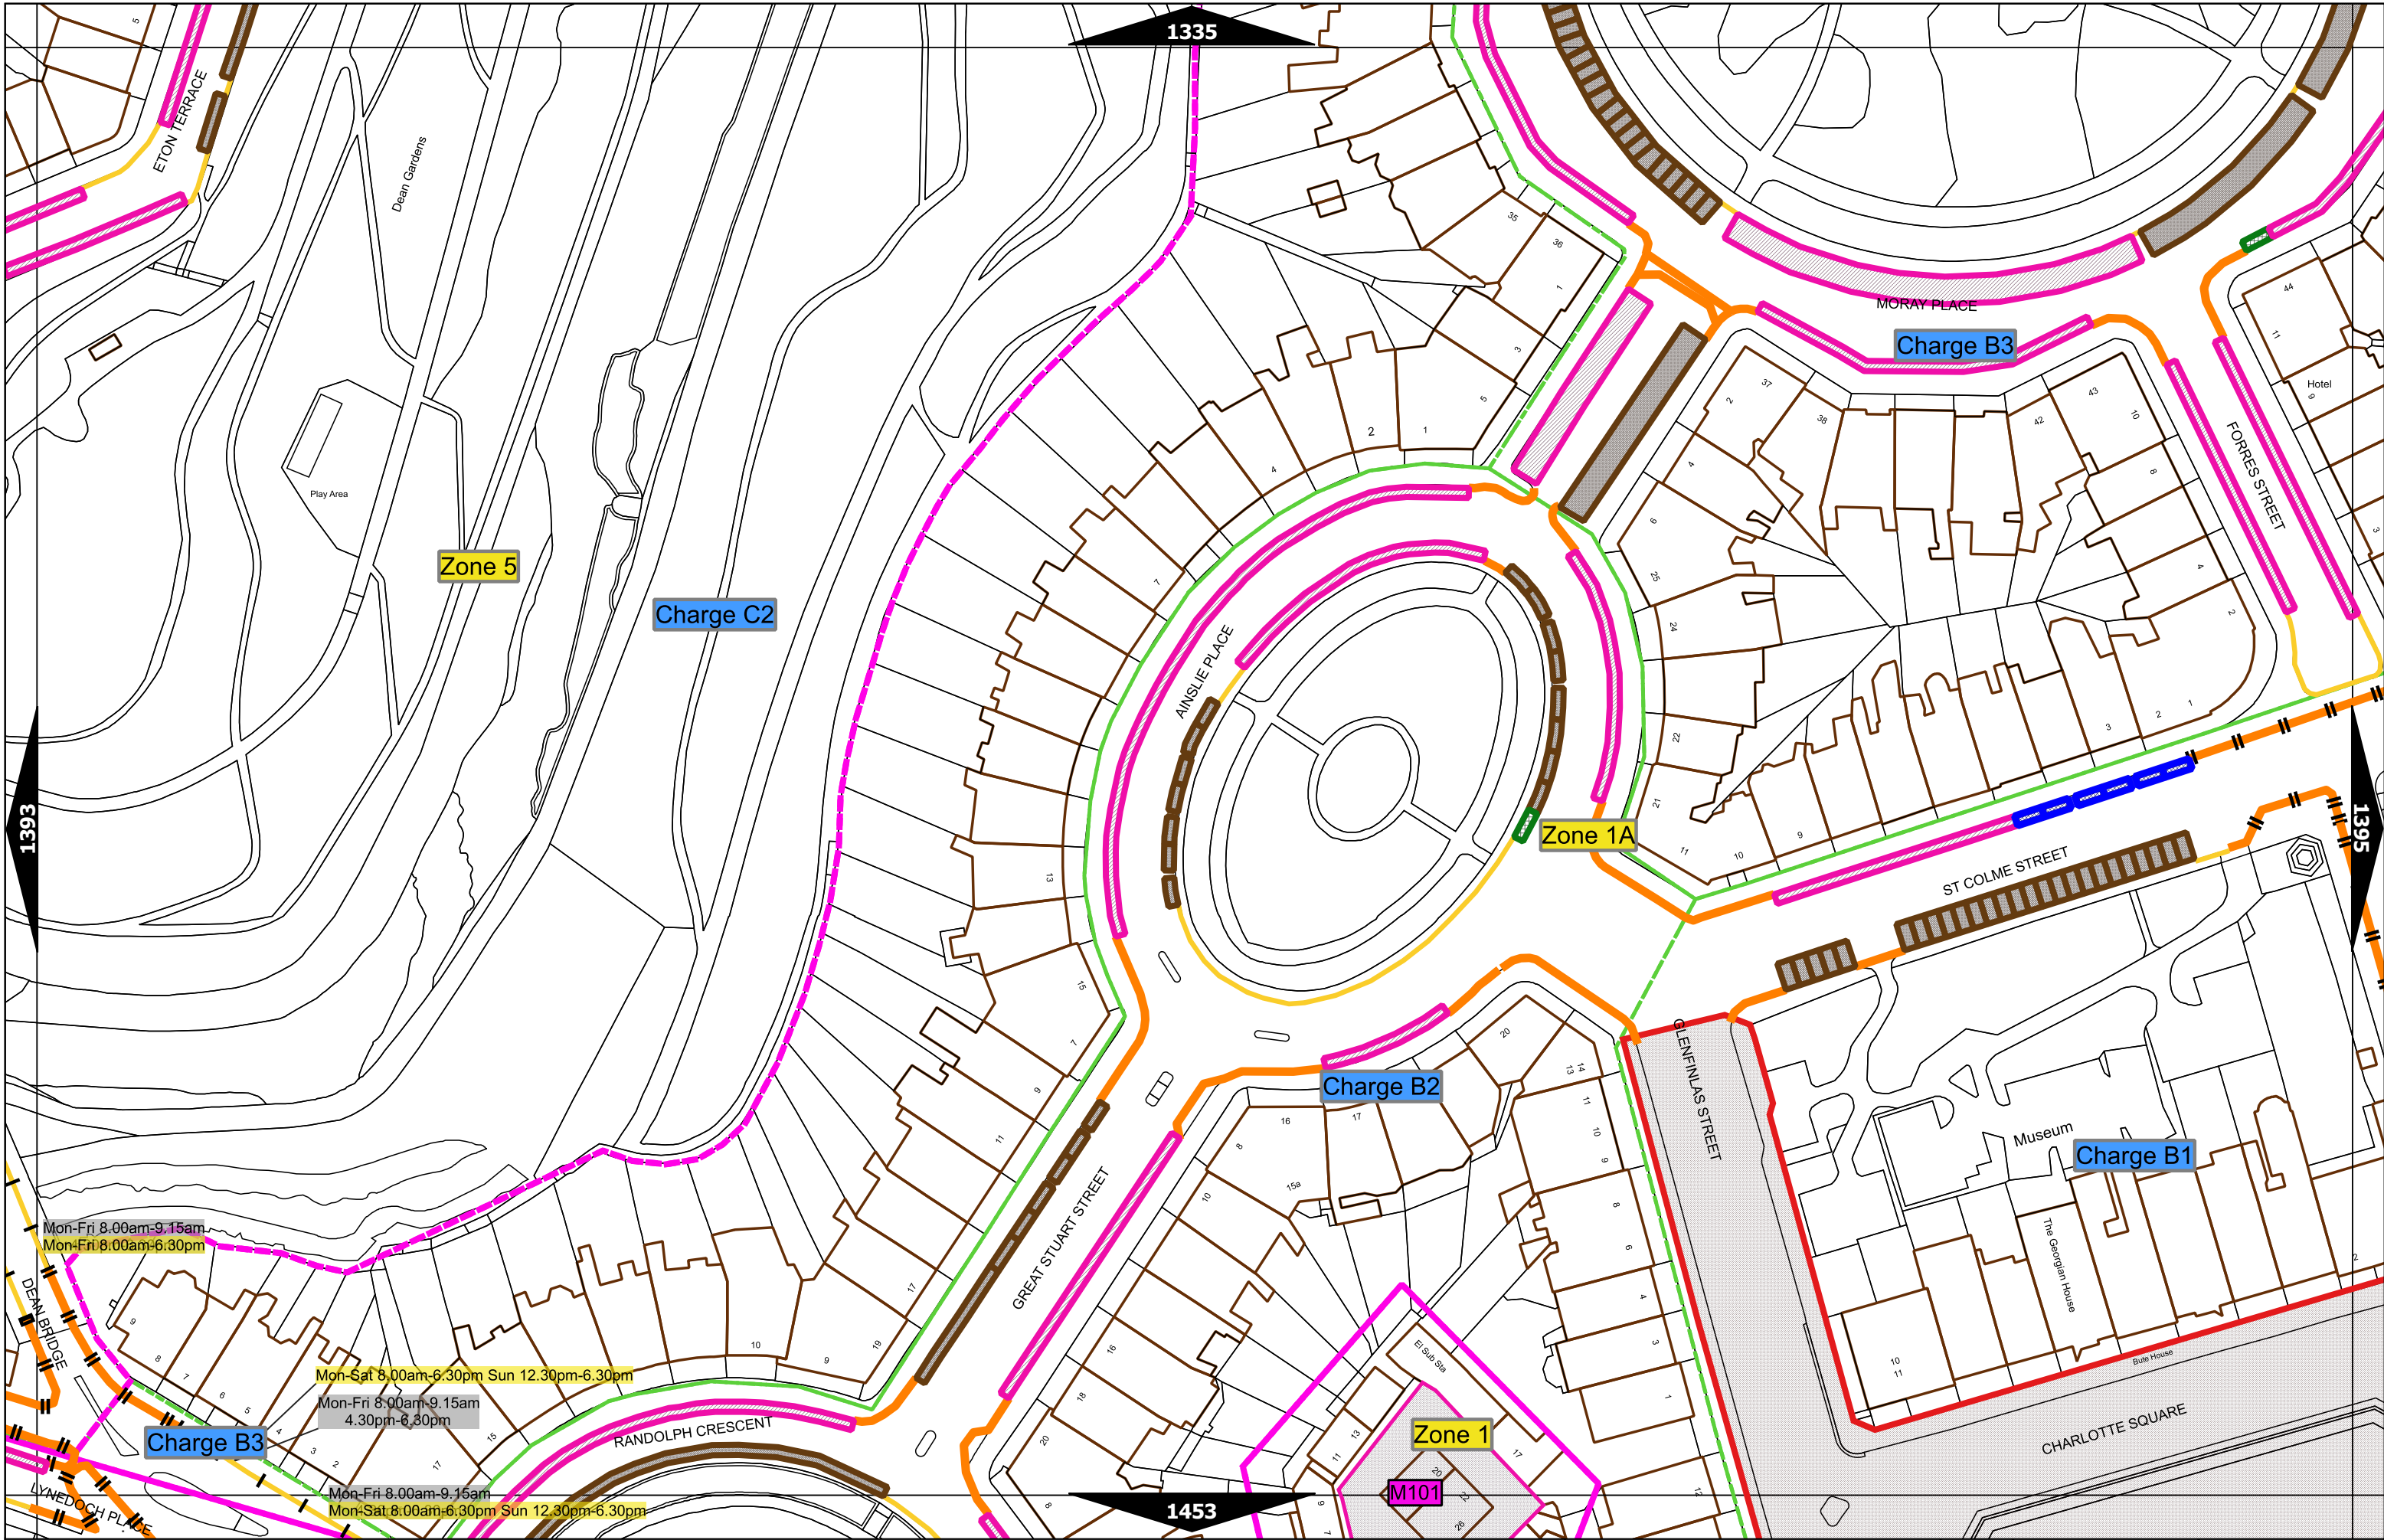

Scale at A3	1:1000
Effective Date	15-Oct-2018
Map Tile	925
Revision	1
Status	CONFIRMED

Scale at A3	1:1000
Effective Date	25-Sep-2023
Map Tile	1161
Revision	7
Status	CONFIRMED

Scale at A3	1:1000
Effective Date	05-Apr-2021
Map Tile	1279
Revision	5
Status	CONFIRMED

Scale at A3	1:1000
Effective Date	26-Apr-2022
Map Tile	1290
Revision	3
Status	CONFIRMED

Scale at A3	1:1000
Effective Date	15-Oct-2018
Map Tile	1346
Revision	1
Status	CONFIRMED

Scale at A3	1:1000
Effective Date	07-Oct-2019
Map Tile	1382
Revision	2
Status	CONFIRMED

Scale at A3	1:1000
Effective Date	04-May-2020
Map Tile	1383
Revision	2
Status	CONFIRMED

Scale at A3	1:1000
Effective Date	15-Oct-2018
Map Tile	1408
Revision	1
Status	CONFIRMED

Scale at A3	1:1000
Effective Date	31-May-2022
Map Tile	1453
Revision	3
Status	CONFIRMED