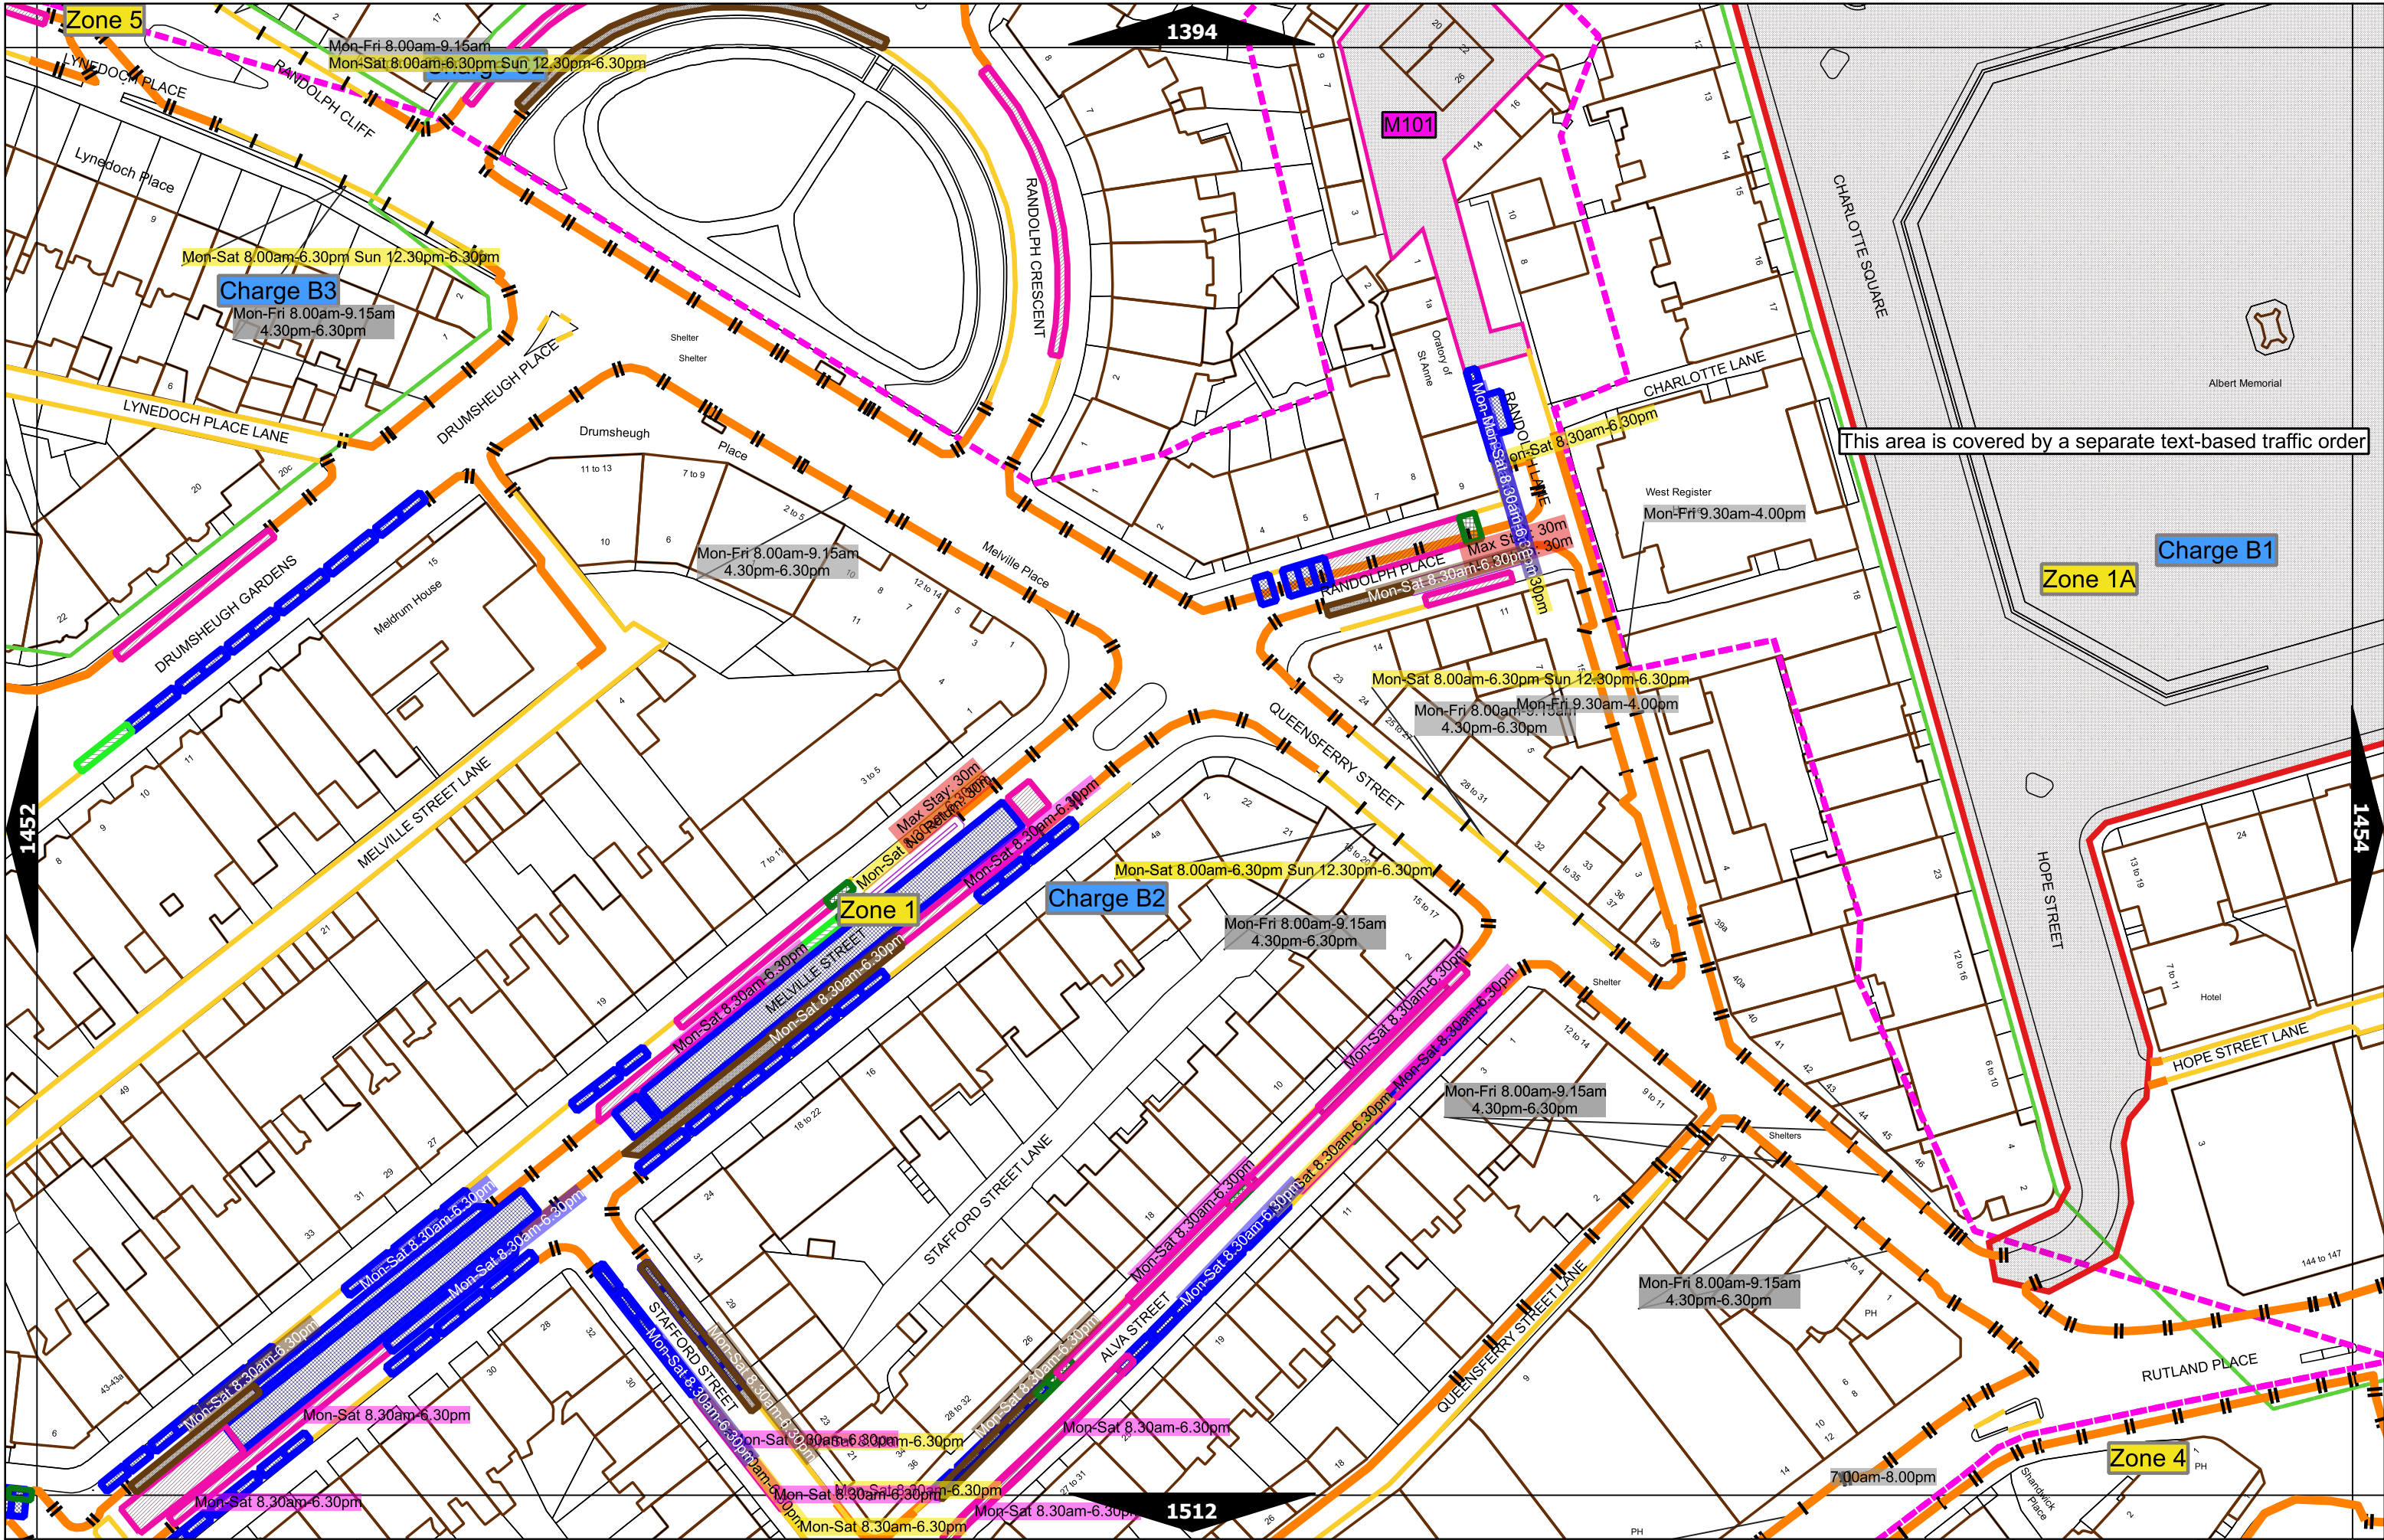

Scale at A3	1:1000
Effective Date	26-Apr-2022
Map Tile	1290
Revision	3
Status	CONFIRMED

Scale at A3	1:1000
Effective Date	15-Oct-2018
Map Tile	1346
Revision	1
Status	CONFIRMED

Scale at A3	1:1000
Effective Date	07-Oct-2019
Map Tile	1382
Revision	2
Status	CONFIRMED

Scale at A3	1:1000
Effective Date	04-May-2020
Map Tile	1383
Revision	2
Status	CONFIRMED

Scale at A3	1:1000
Effective Date	15-Oct-2018
Map Tile	1408
Revision	1
Status	CONFIRMED

Scale at A3	1:1000
Effective Date	31-May-2022
Map Tile	1453
Revision	3
Status	CONFIRMED