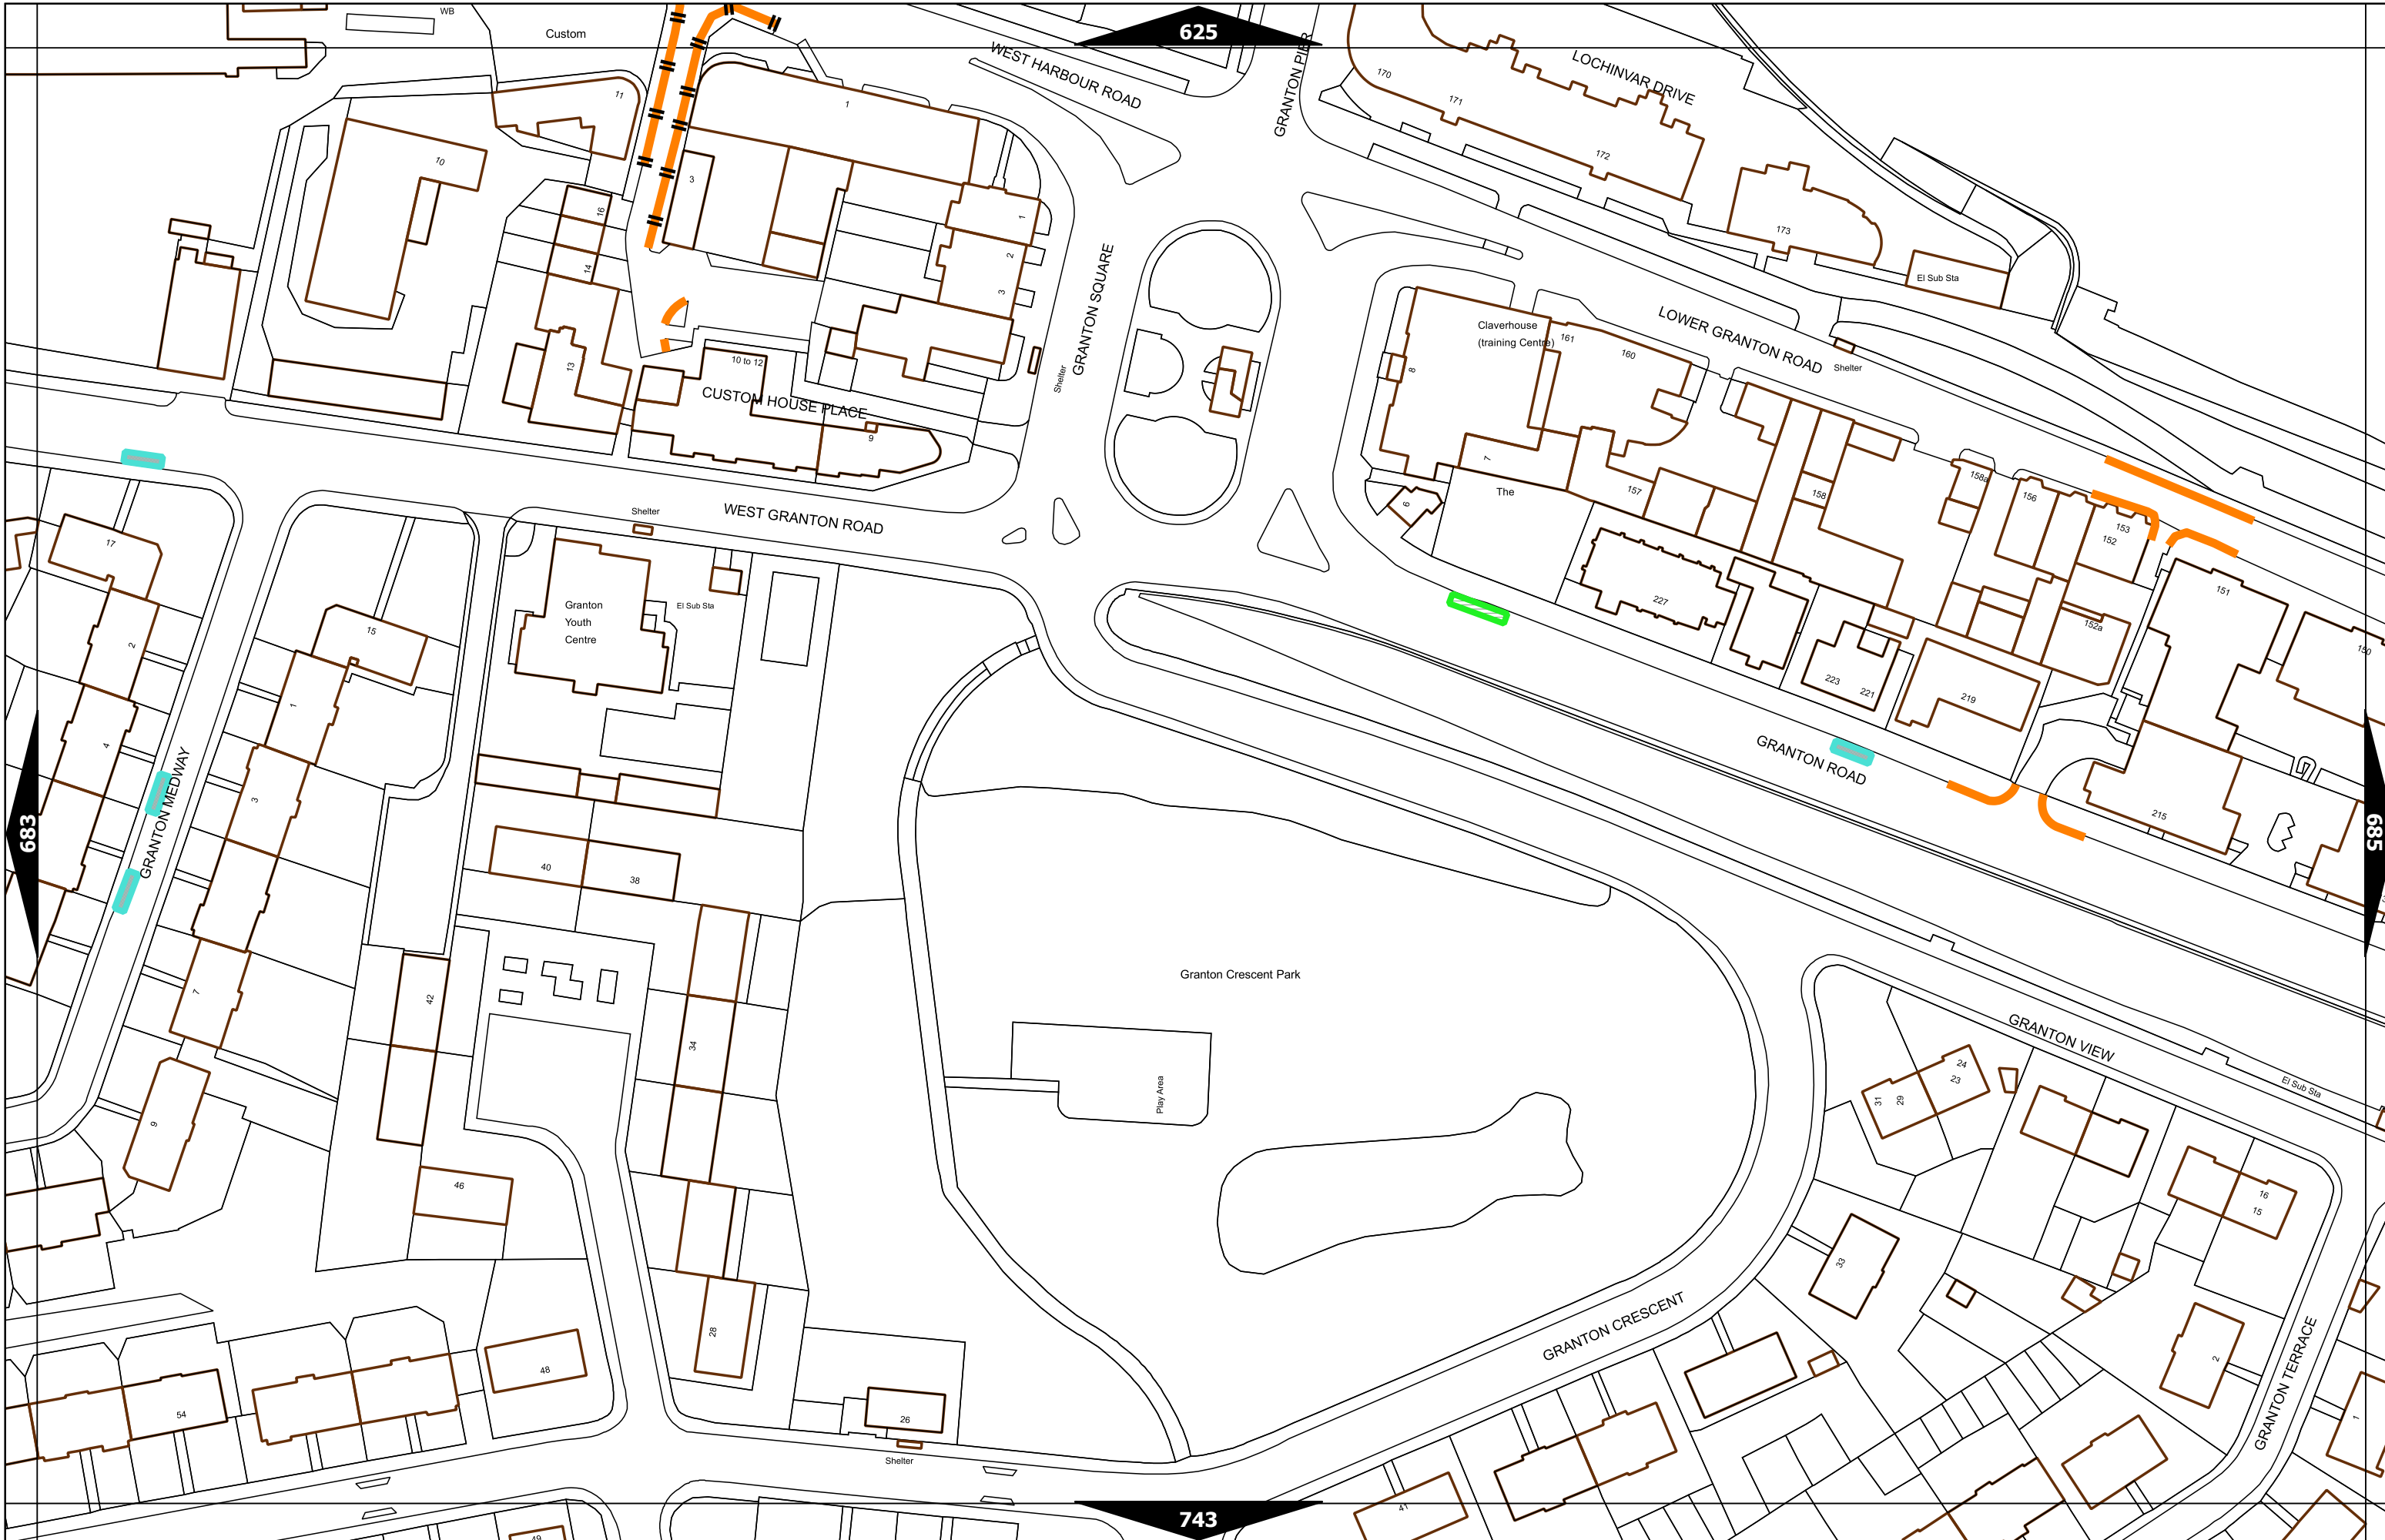

Note: This table indicated the typical maximum stay periods and any differences are labelled on the map tiles.

Scale at A3	1:1000
Effective Date	13-Jul-2020
Map Tile	630
Revision	3
Status	CONFIRMED

Scale at A3	1:1000
Effective Date	20-Sep-2021
Map Tile	683
Revision	3
Status	CONFIRMED