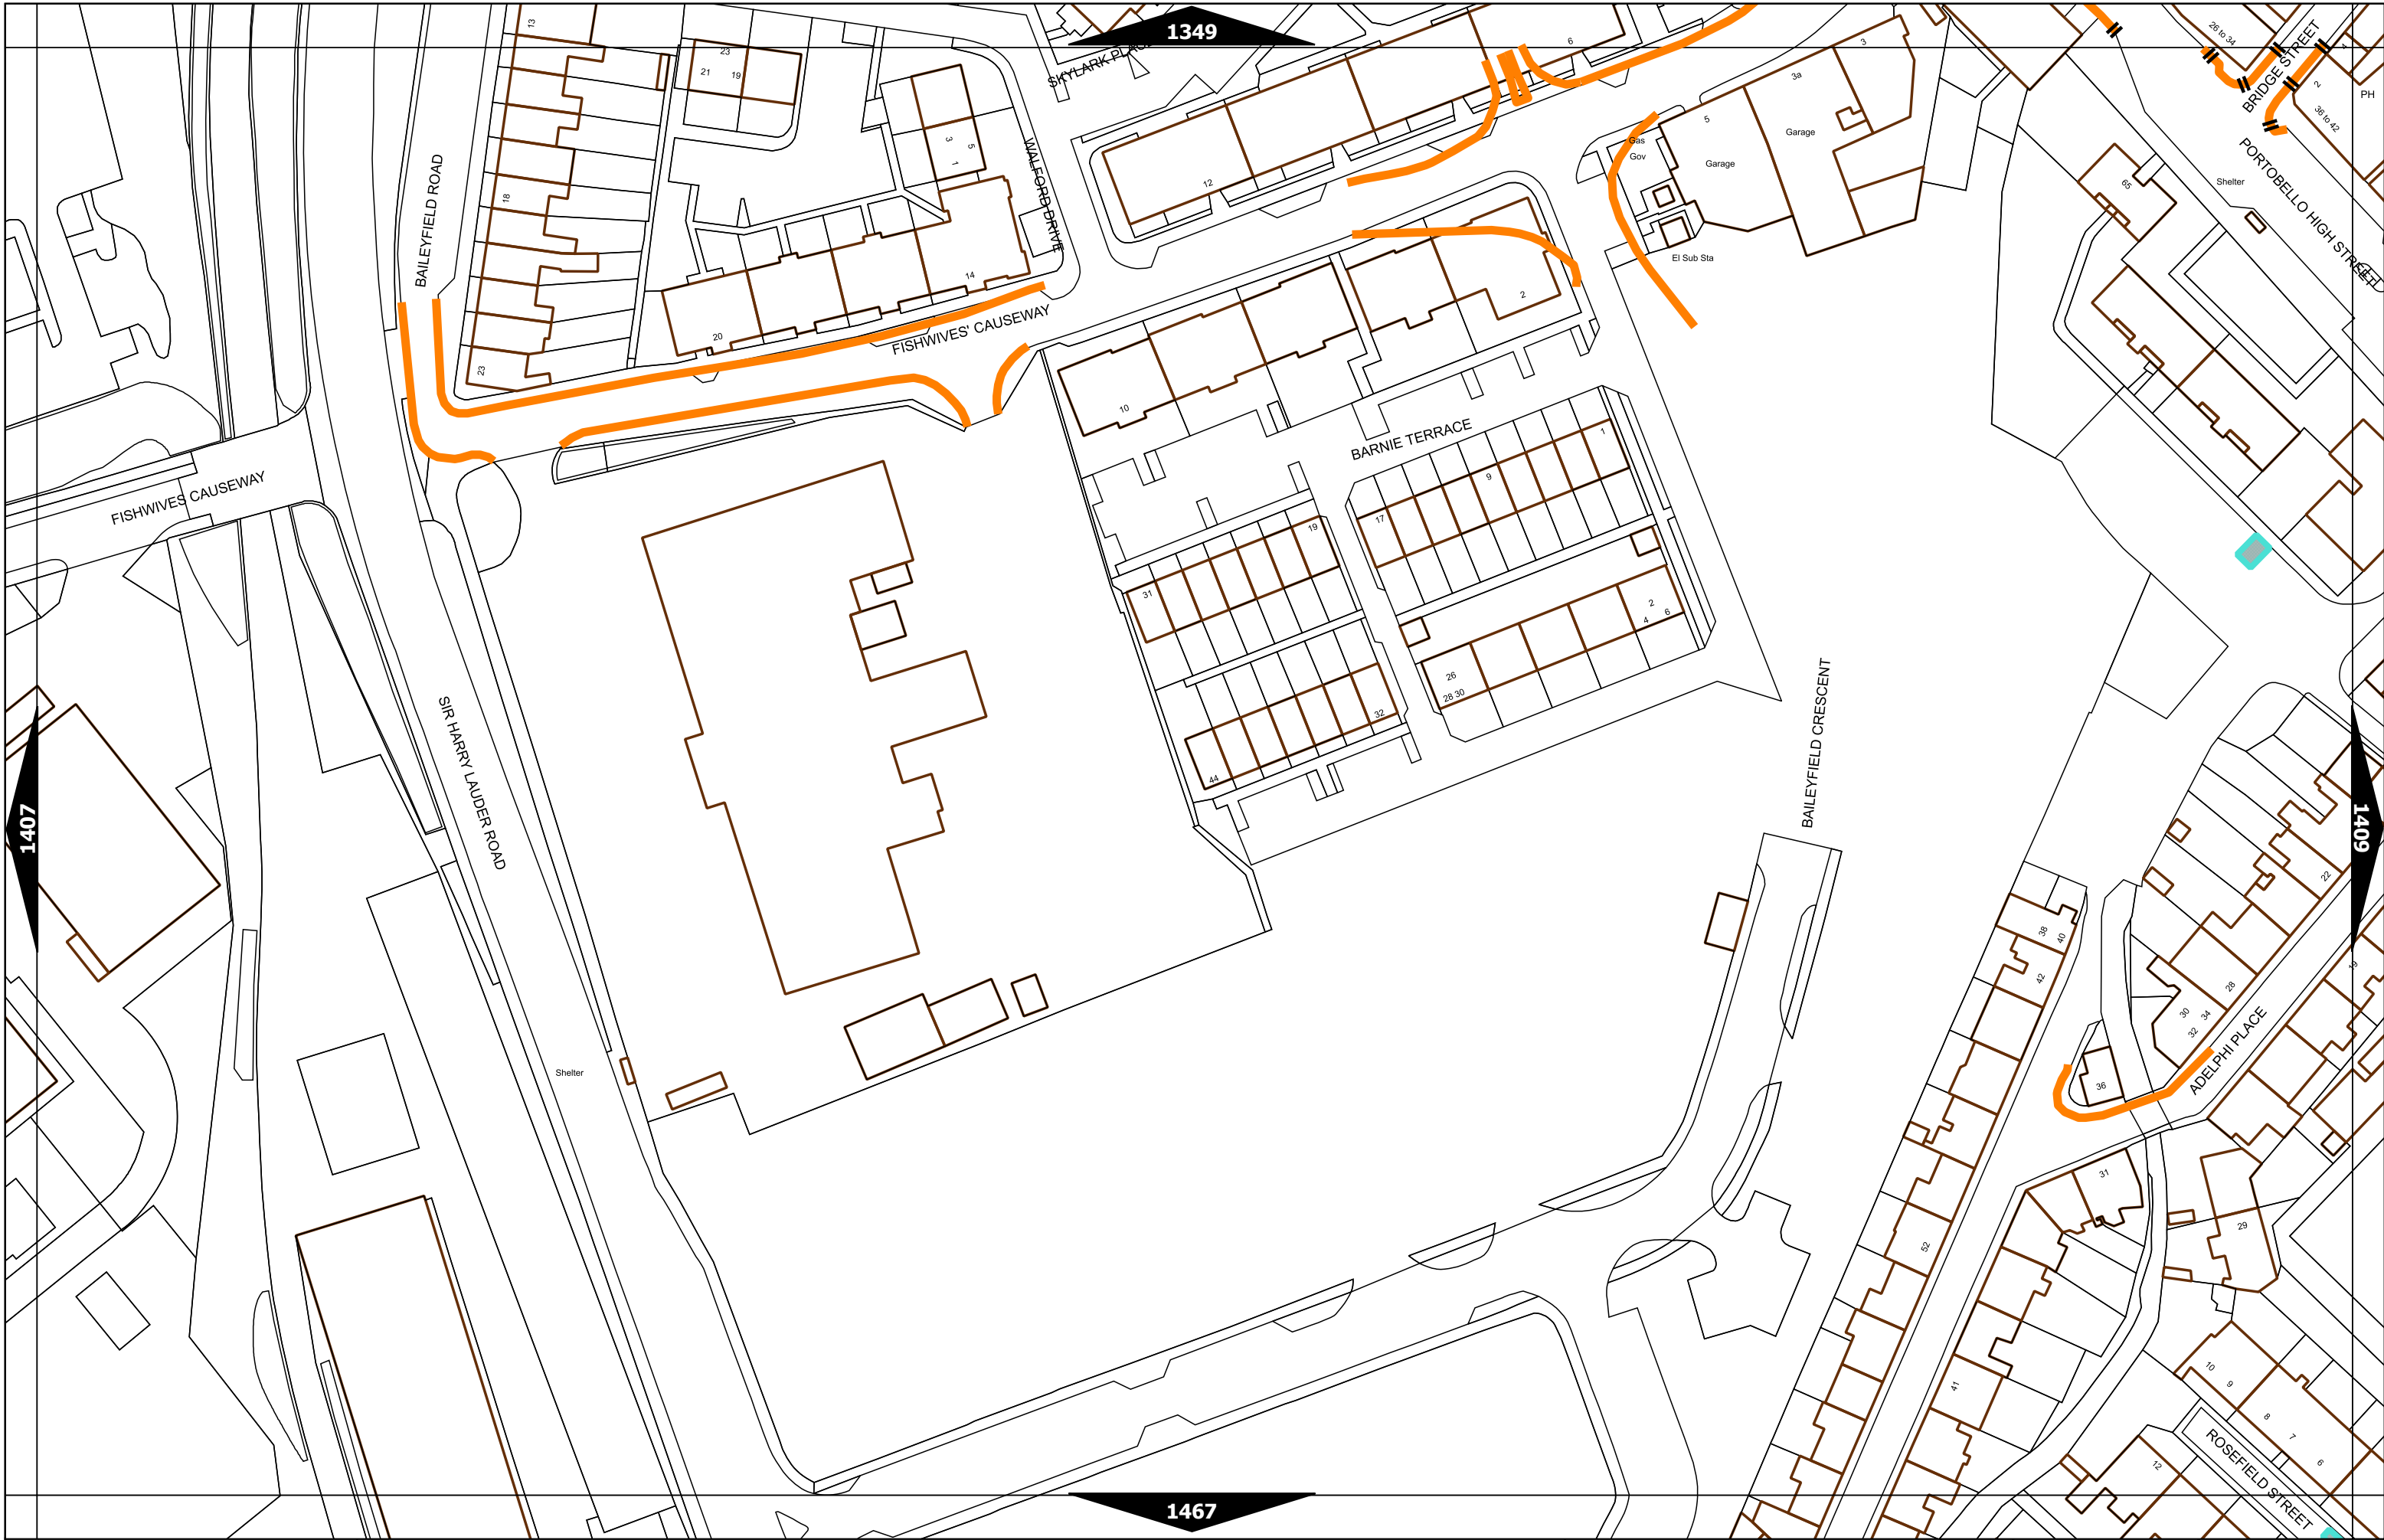

Scale at A3	1:1000
Effective Date	26-Apr-2022
Map Tile	1290
Revision	3
Status	CONFIRMED

Scale at A3	1:1000
Effective Date	15-Oct-2018
Map Tile	1346
Revision	1
Status	CONFIRMED

Scale at A3	1:1000
Effective Date	07-Oct-2019
Map Tile	1382
Revision	2
Status	CONFIRMED

Scale at A3	1:1000
Effective Date	04-May-2020
Map Tile	1383
Revision	2
Status	CONFIRMED

Scale at A3	1:1000
Effective Date	15-Oct-2018
Map Tile	1408
Revision	1
Status	CONFIRMED

Scale at A3	1:1000
Effective Date	31-May-2022
Map Tile	1453
Revision	3
Status	CONFIRMED