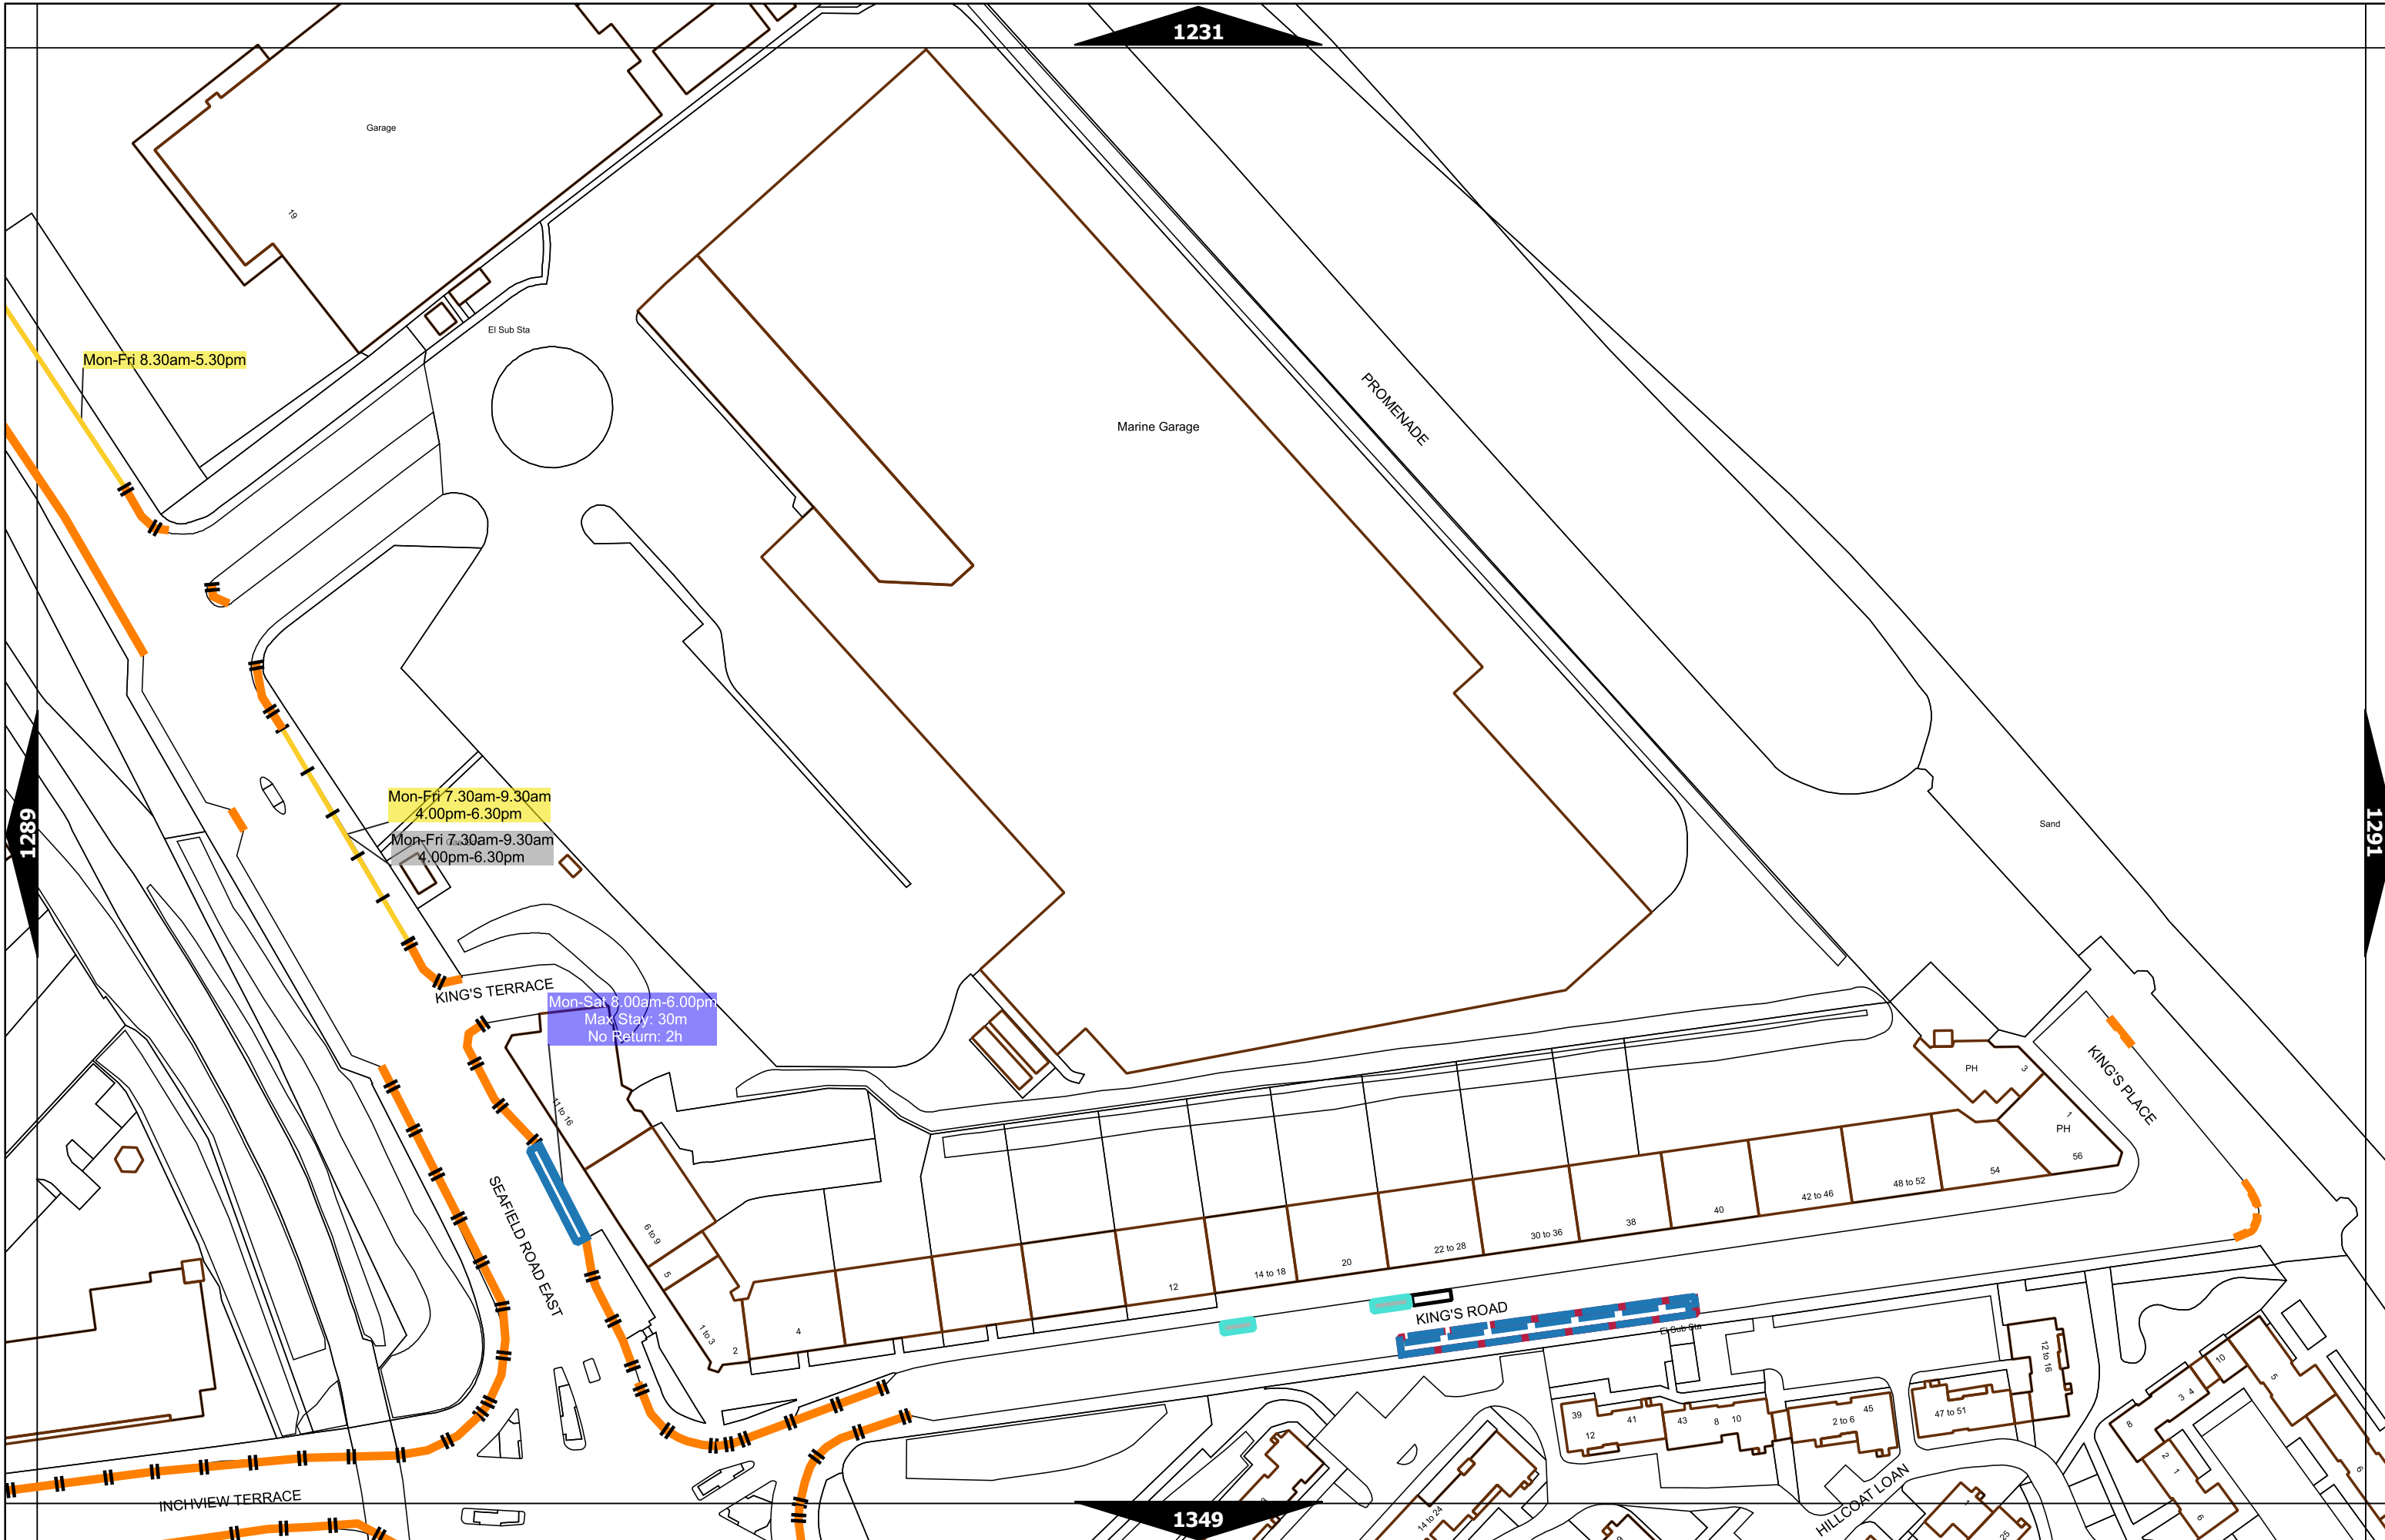

Scale at A3	1:1000
Effective Date	15-Oct-2018
Map Tile	925
Revision	1
Status	CONFIRMED

Scale at A3	1:1000
Effective Date	25-Sep-2023
Map Tile	1161
Revision	7
Status	CONFIRMED

Scale at A3	1:1000
Effective Date	05-Apr-2021
Map Tile	1279
Revision	5
Status	CONFIRMED