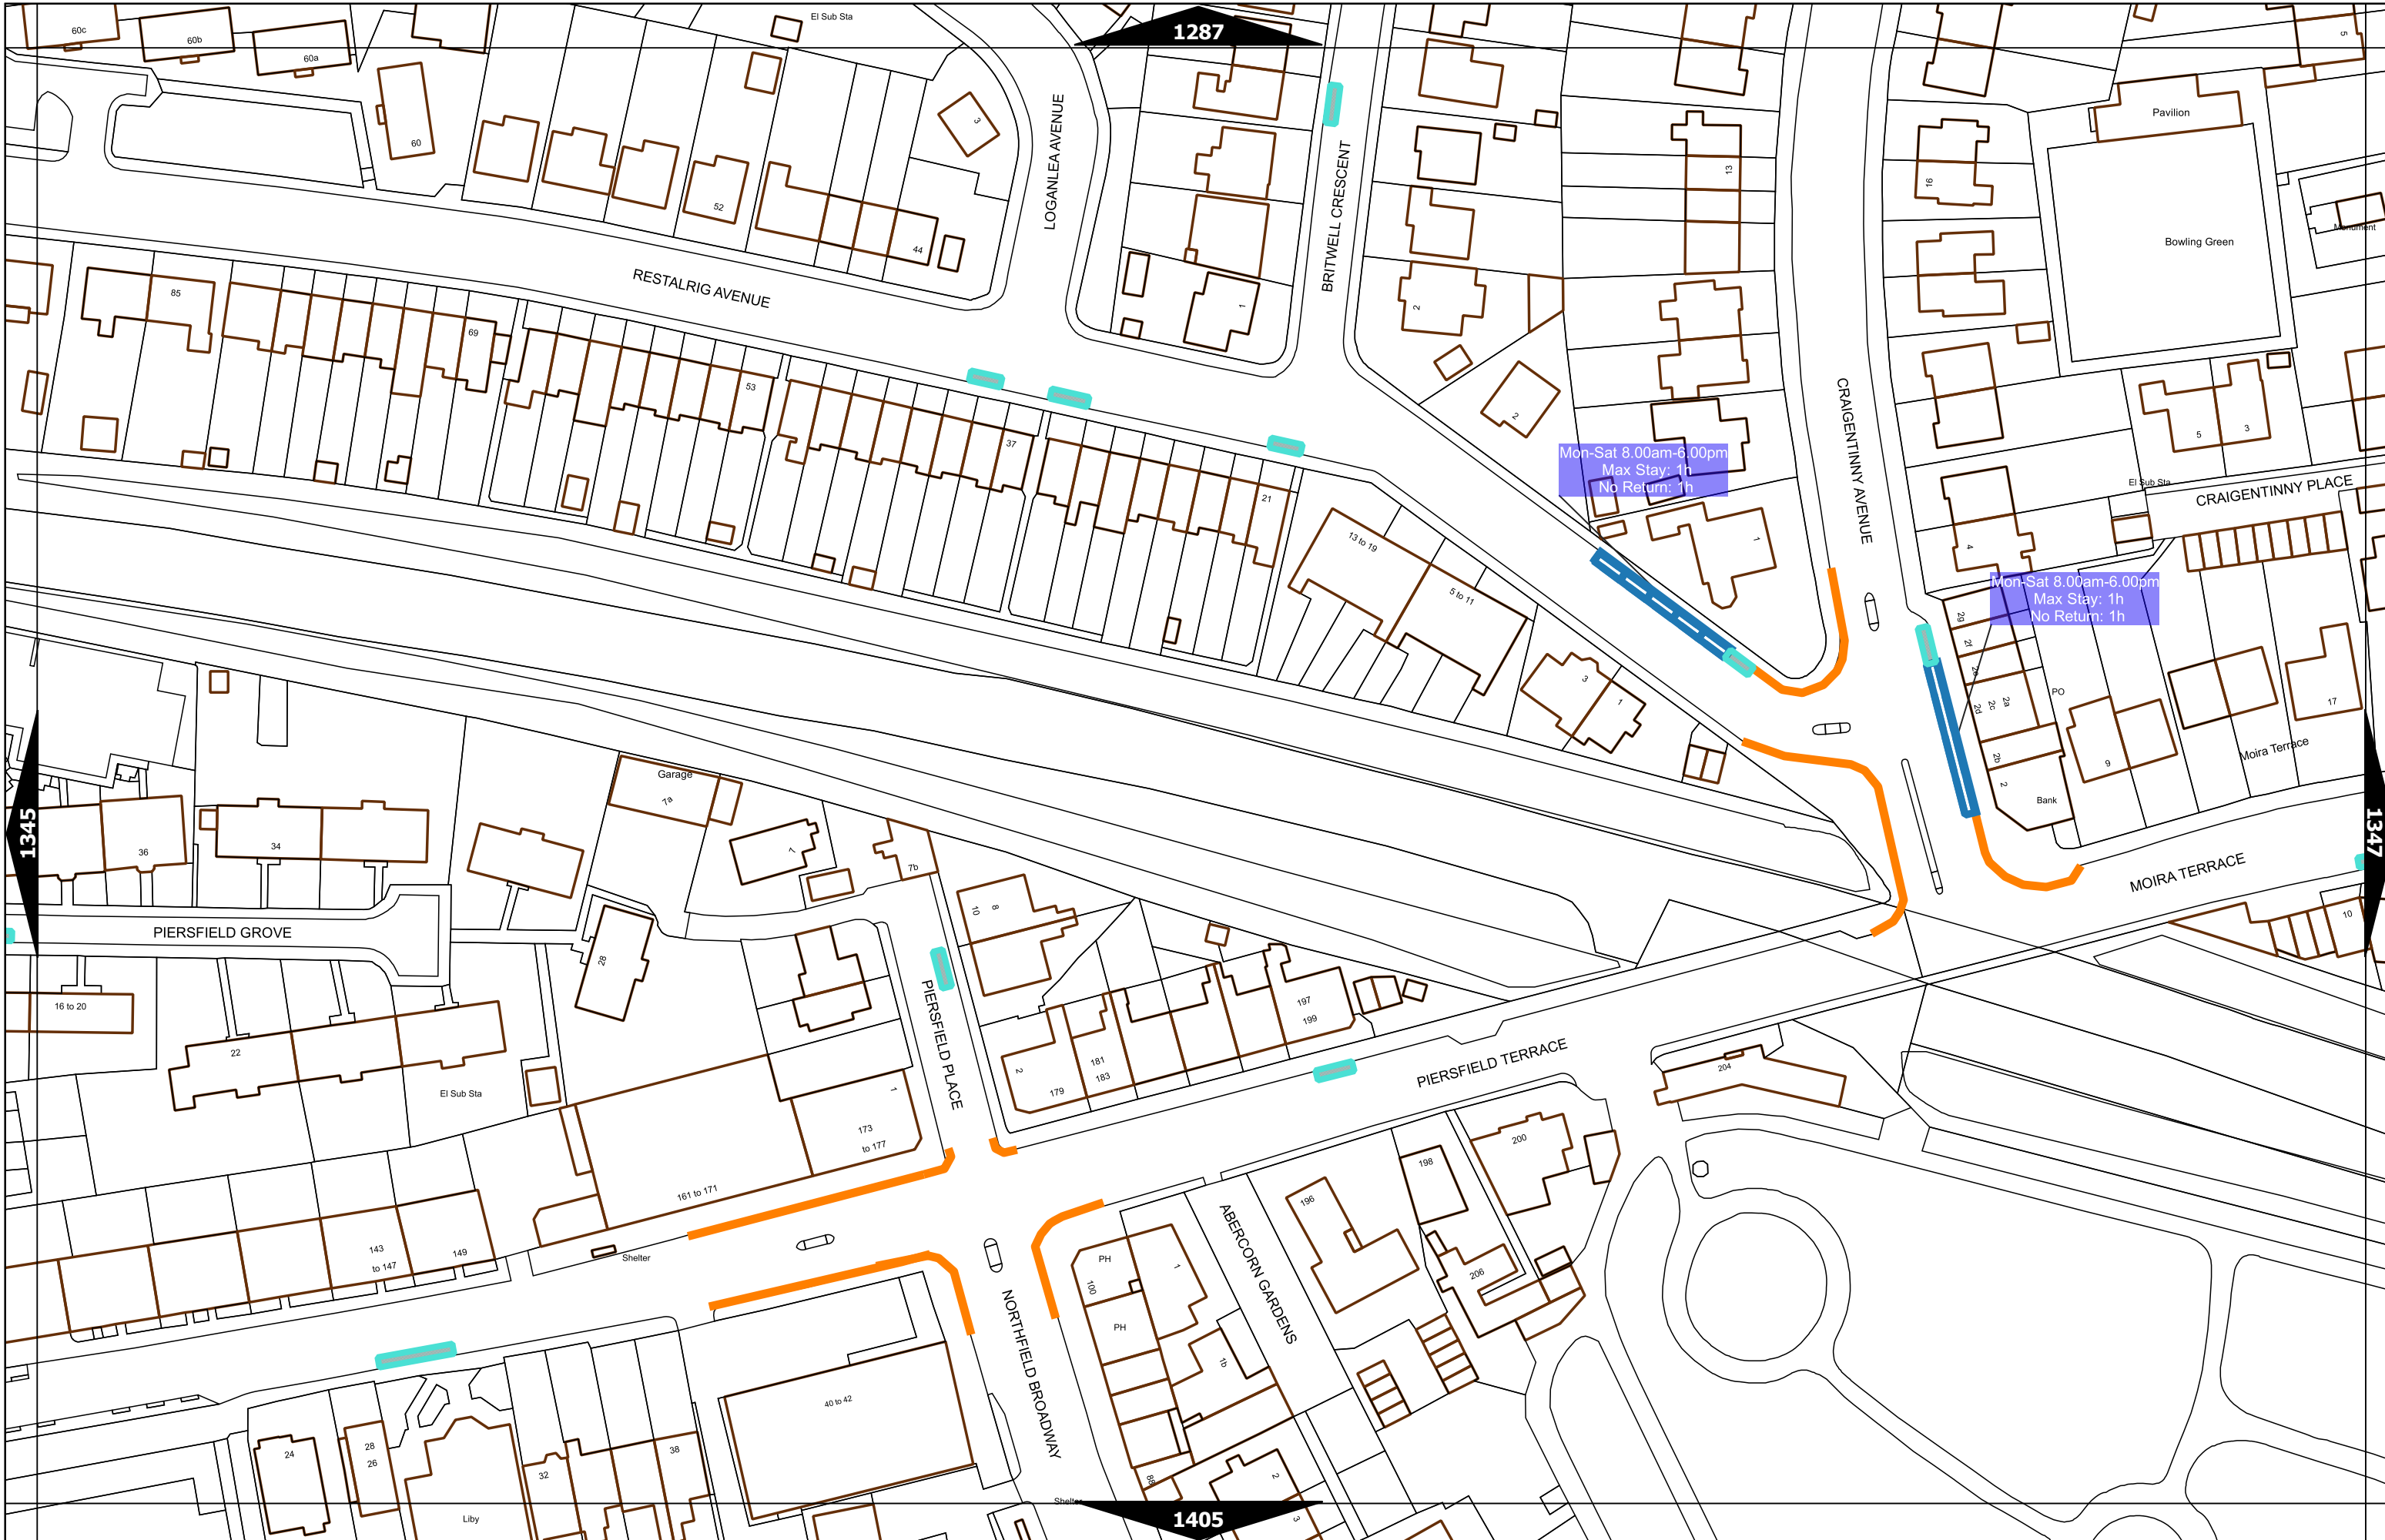

Scale at A3	1:1000
Effective Date	15-Oct-2018
Map Tile	925
Revision	1
Status	CONFIRMED

Scale at A3	1:1000
Effective Date	25-Sep-2023
Map Tile	1161
Revision	7
Status	CONFIRMED

Scale at A3	1:1000
Effective Date	05-Apr-2021
Map Tile	1279
Revision	5
Status	CONFIRMED

Scale at A3	1:1000
Effective Date	26-Apr-2022
Map Tile	1290
Revision	3
Status	CONFIRMED

Scale at A3	1:1000
Effective Date	15-Oct-2018
Map Tile	1346
Revision	1
Status	CONFIRMED

Scale at A3	1:1000
Effective Date	07-Oct-2019
Map Tile	1382
Revision	2
Status	CONFIRMED