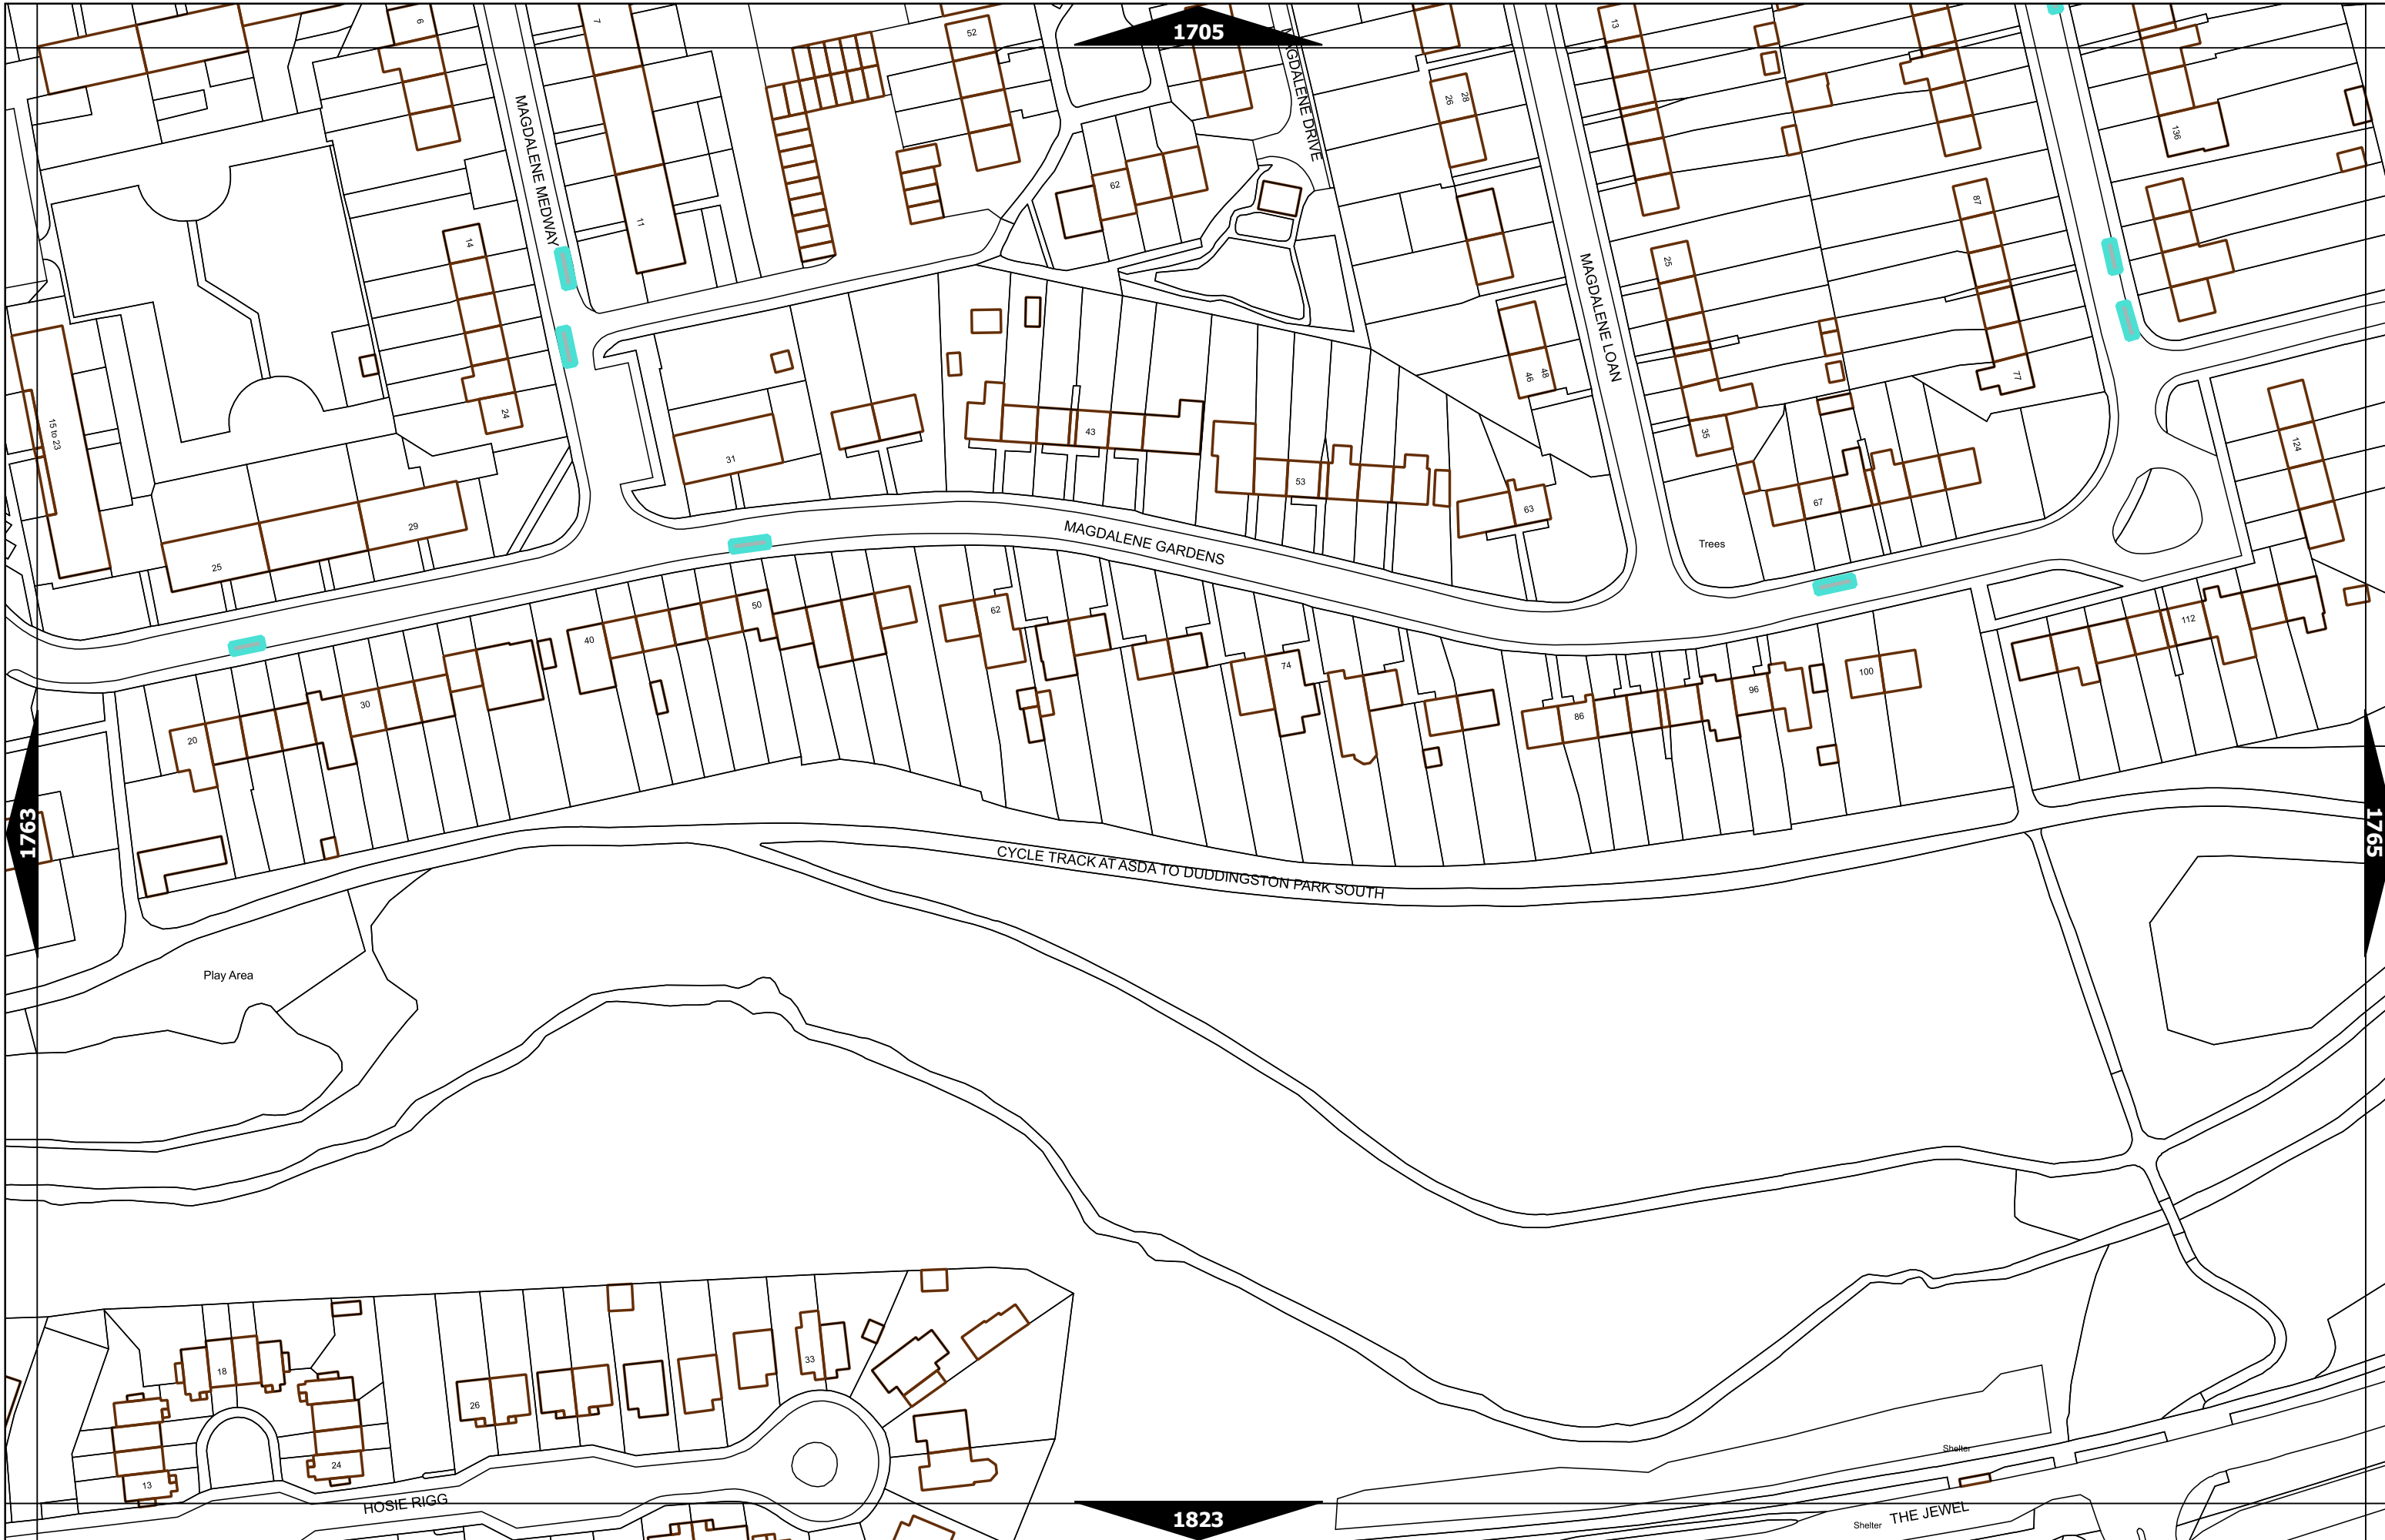

MEADOWHOUSE ROAD

1737

1739

1797

TYLER'S ACRE ROAD

LAMPACRE ROAD

Carrick Knowe Primary School

Scale at A3	1:1000
Effective Date	15-Oct-2018
Map Tile	1738
Revision	1
Status	CONFIRMED

Scale at A3	1:1000
Effective Date	12-Jun-2023
Map Tile	1753
Revision	6
Status	CONFIRMED

Scale at A3	1:1000
Effective Date	15-Oct-2018
Map Tile	1764
Revision	1
Status	CONFIRMED

Scale at A3	1:1000
Effective Date	11-Mar-2019
Map Tile	1859
Revision	2
Status	CONFIRMED

Scale at A3	1:1000
Effective Date	11-Mar-2019
Map Tile	1917
Revision	2
Status	CONFIRMED

Scale at A3	1:1000
Effective Date	15-Oct-2018
Map Tile	1975
Revision	1
Status	CONFIRMED

Scale at A3	1:1000
Effective Date	15-Oct-2018
Map Title	1976
Revision	1
Status	CONFIRMED

Scale at A3	1:1000
Effective Date	07-Oct-2019
Map Tile	2212
Revision	2
Status	CONFIRMED

Scale at A3	1:1000
Effective Date	15-Oct-2018
Map Tile	2511
Revision	1
Status	CONFIRMED

Scale at A3	1:1000
Effective Date	03-Mar-2019
Map Tile	2704
Revision	2
Status	CONFIRMED