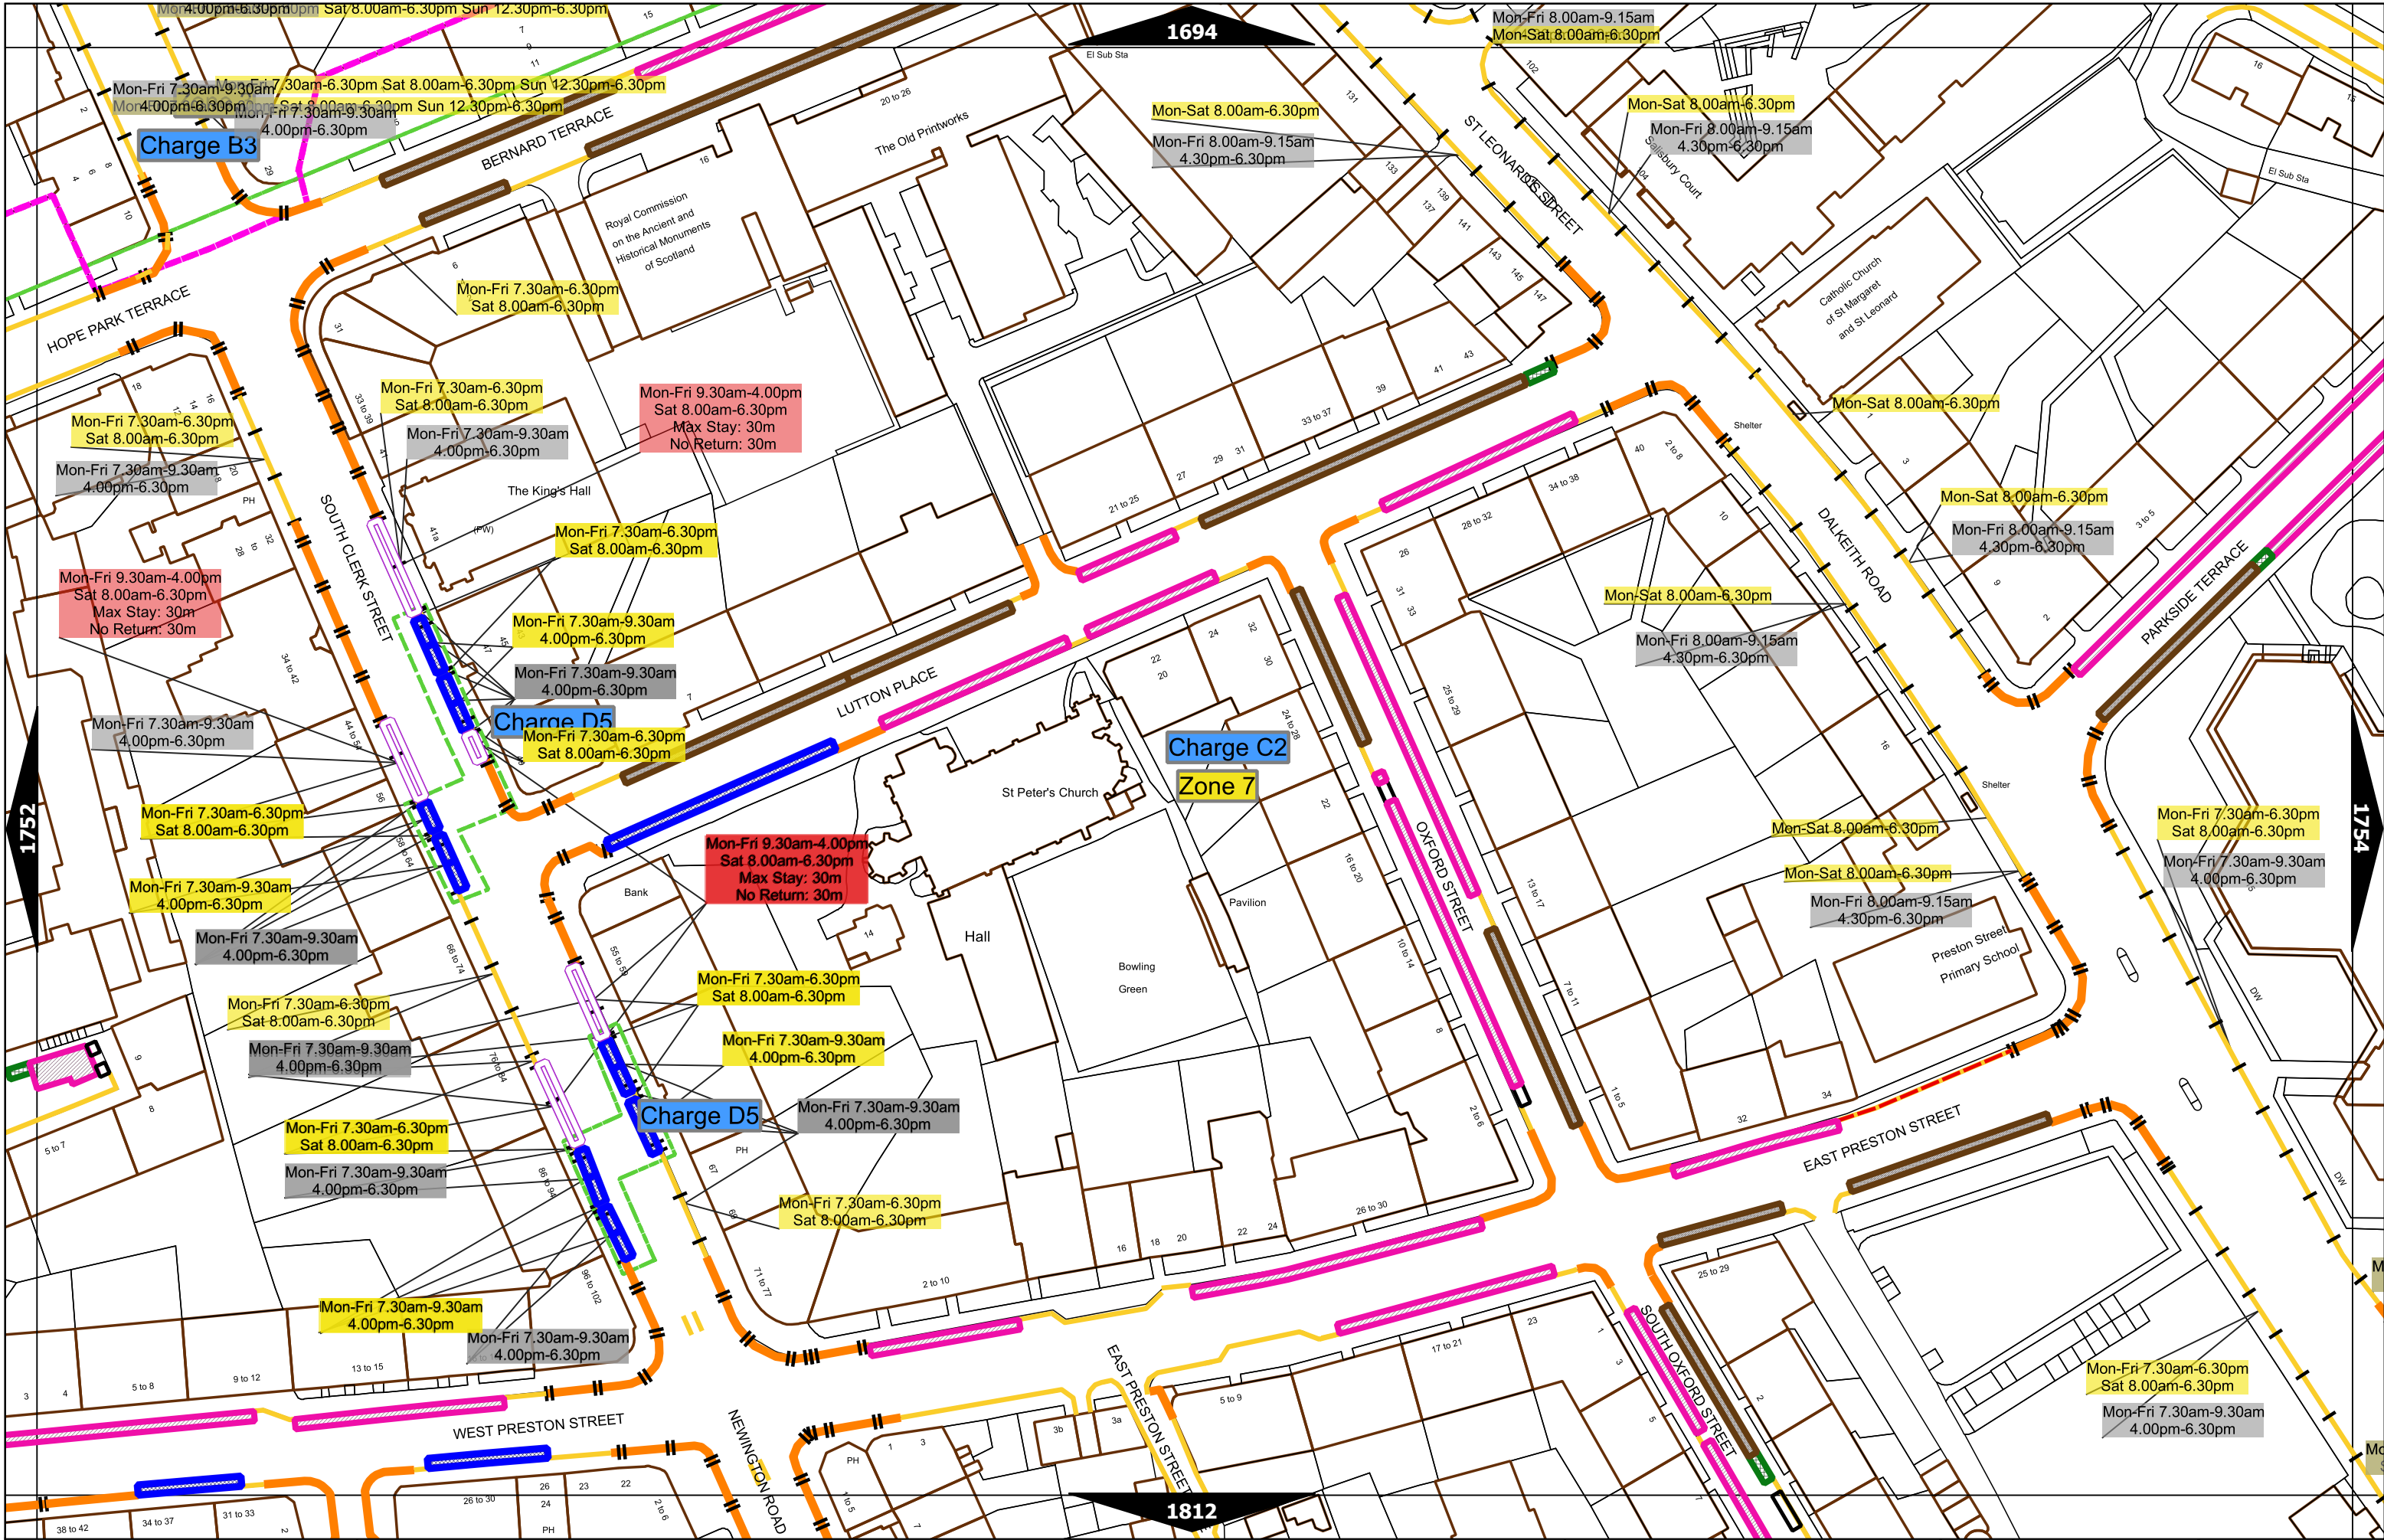

MEADOWHOUSE ROAD

1737

1739

1797

TYLER'S ACRE ROAD

LAMPACRE ROAD

Carrick Knowe Primary School

Scale at A3	1:1000
Effective Date	15-Oct-2018
Map Tile	1738
Revision	1
Status	CONFIRMED

Scale at A3	1:1000
Effective Date	12-Jun-2023
Map Tile	1753
Revision	6
Status	CONFIRMED

Scale at A3	1:1000
Effective Date	15-Oct-2018
Map Tile	1764
Revision	1
Status	CONFIRMED

Scale at A3	1:1000
Effective Date	11-Mar-2019
Map Tile	1859
Revision	2
Status	CONFIRMED

Scale at A3	1:1000
Effective Date	11-Mar-2019
Map Tile	1917
Revision	2
Status	CONFIRMED

Scale at A3	1:1000
Effective Date	15-Oct-2018
Map Tile	1975
Revision	1
Status	CONFIRMED

Scale at A3	1:1000
Effective Date	15-Oct-2018
Map Title	1976
Revision	1
Status	CONFIRMED