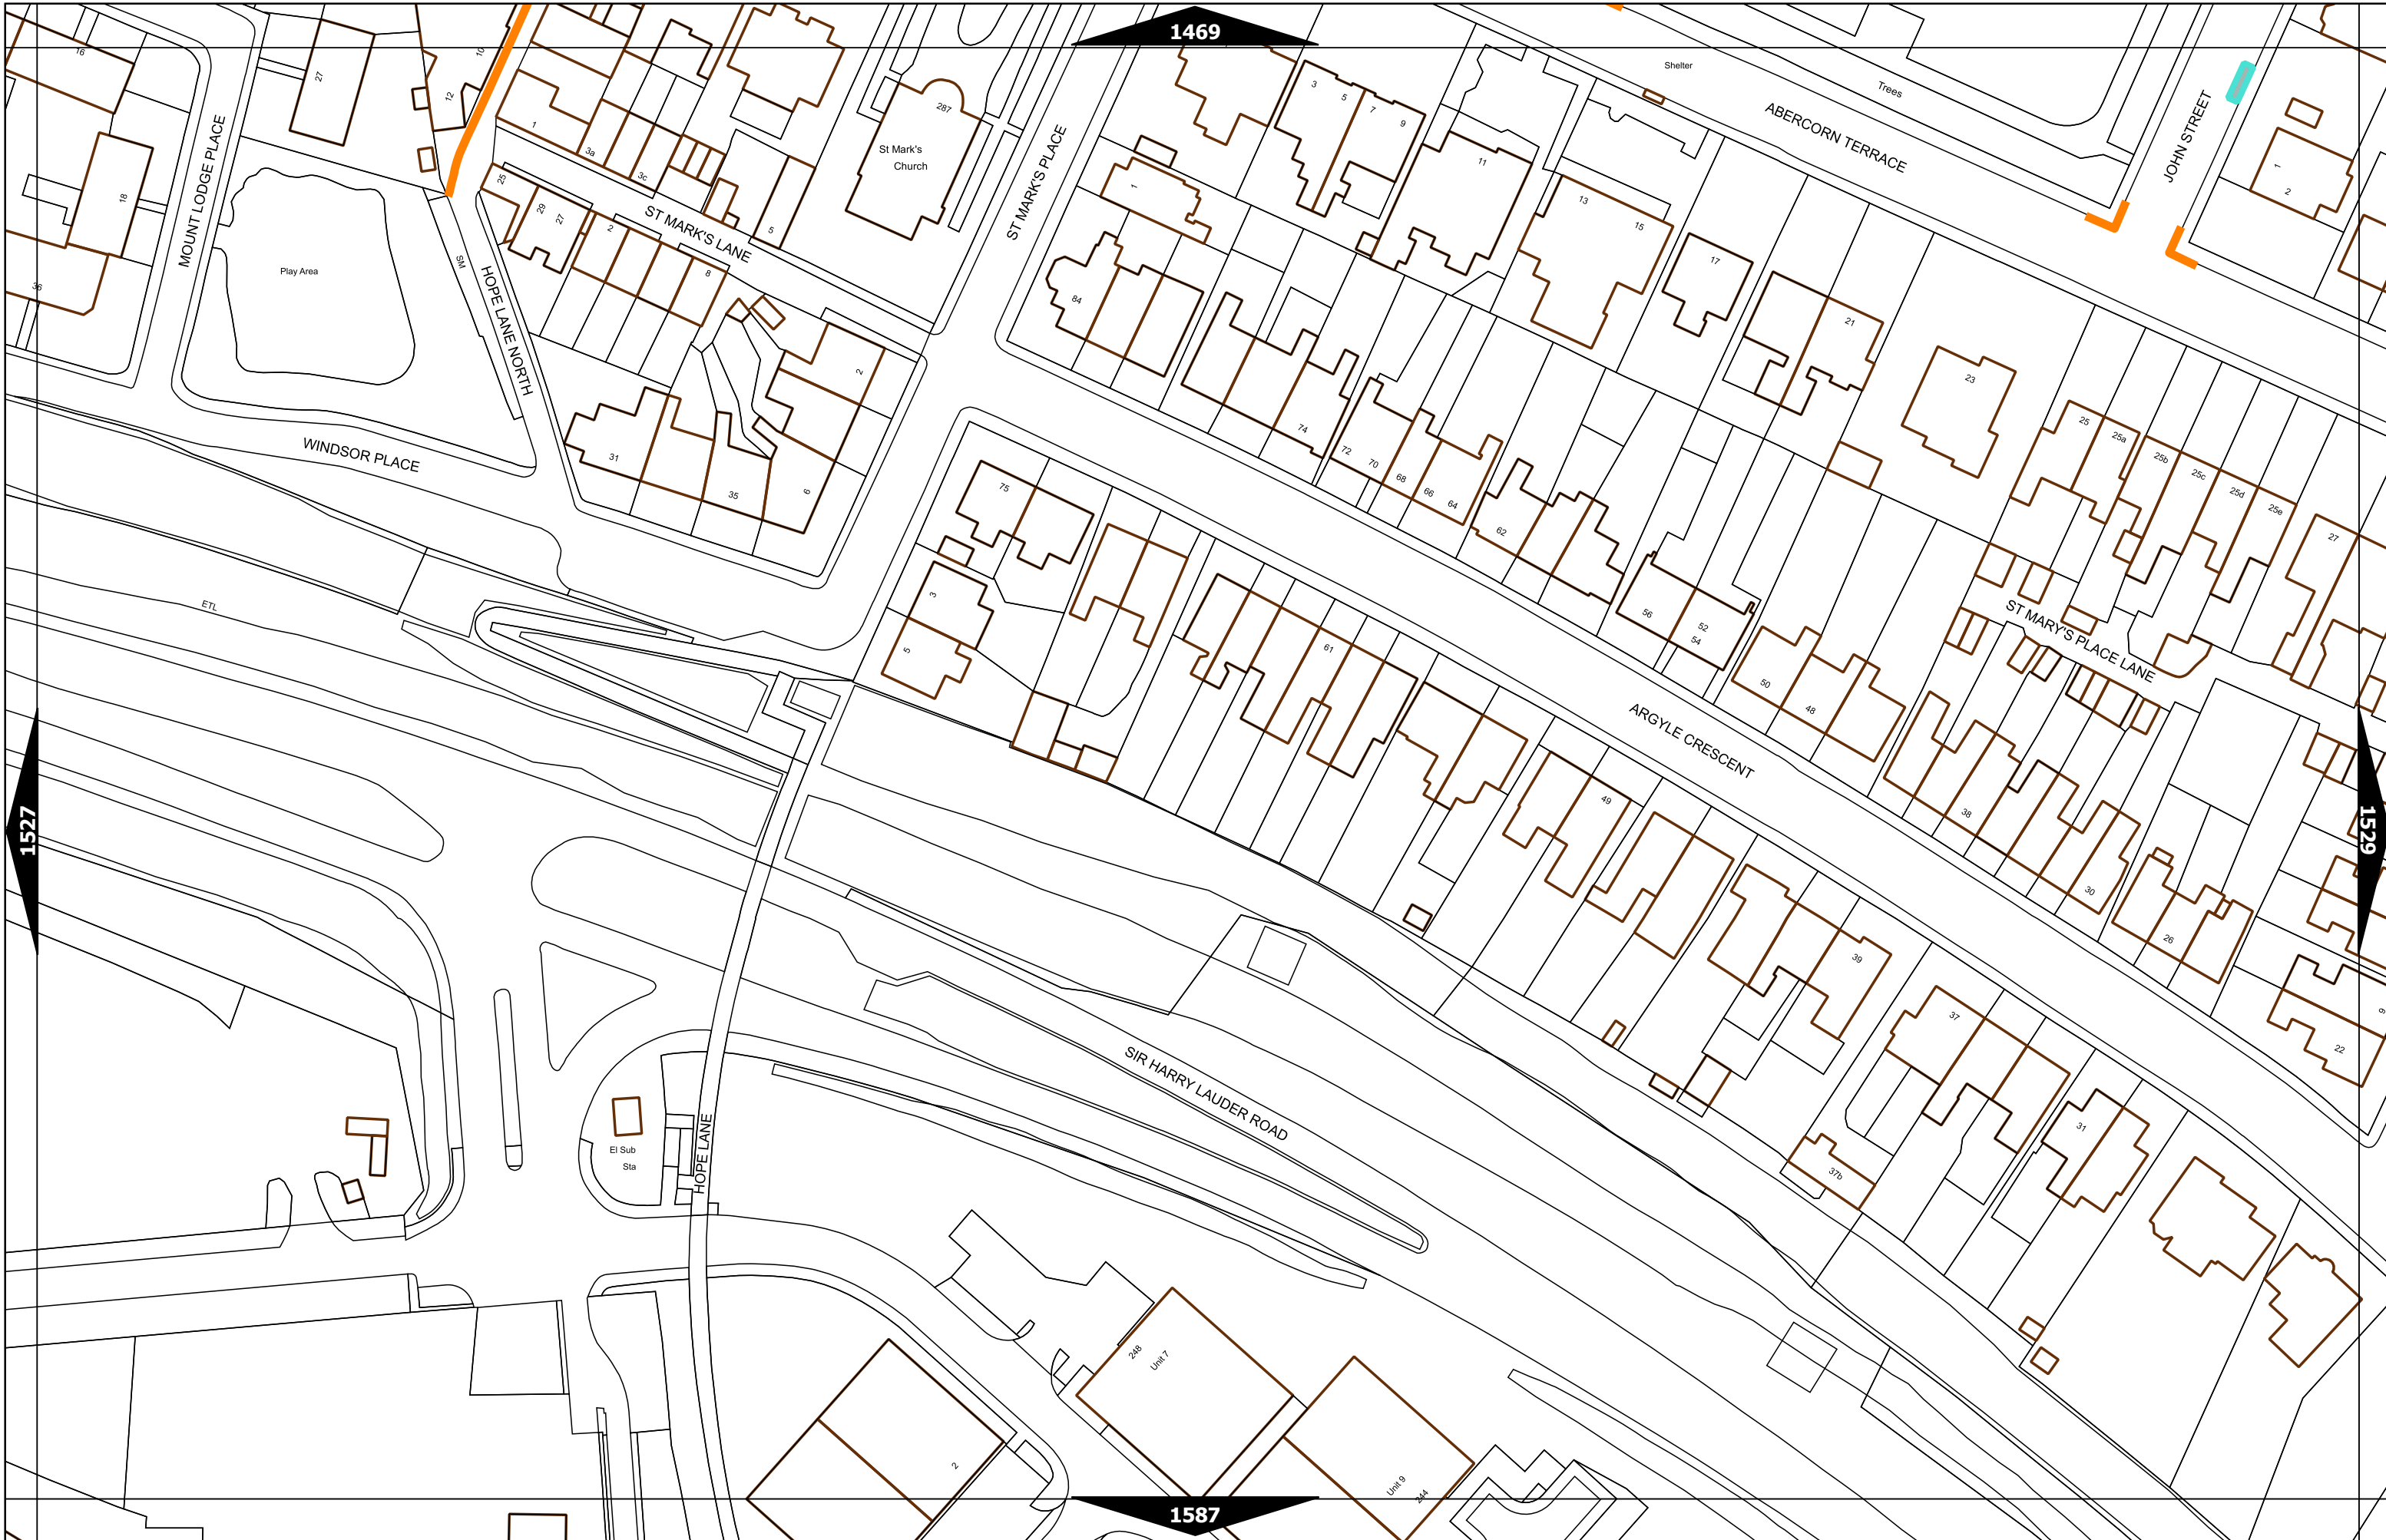

Scale at A3	1:1000
Effective Date	07-Nov-2022
Map Tile	1465
Revision	2
Status	CONFIRMED

Mon-Fri 8.00am-6.00pm  
 Mon-Fri 8.00am-9.15am 4.30pm-6.00pm

Scale at A3	1:1000
Effective Date	20-Nov-2020
Map Tile	1469
Revision	2
Status	CONFIRMED

Scale at A3	1:1000
Effective Date	23-Jan-2024
Map Tile	1524
Revision	3
Status	CONFIRMED

Scale at A3	1:1000
Effective Date	15-Oct-2018
Map Tile	1528
Revision	1
Status	CONFIRMED

Scale at A3	1:1000
Effective Date	24-Oct-2022
Map Tile	1590
Revision	2
Status	CONFIRMED

Scale at A3	1:1000
Effective Date	15-Oct-2018
Map Tile	1682
Revision	1
Status	CONFIRMED

Scale at A3	1:1000
Effective Date	15-Oct-2018
Map Tile	1737
Revision	1
Status	CONFIRMED

1679

TRAQUAIR PARK WEST

CARRICK KNOWE AVENUE

MEADOWHOUSE ROAD

1737

1739

1797

TYLER'S ACRE ROAD

LAMPACRE ROAD

Carrick Knowe Primary School

Scale at A3	1:1000
Effective Date	15-Oct-2018
Map Tile	1738
Revision	1
Status	CONFIRMED