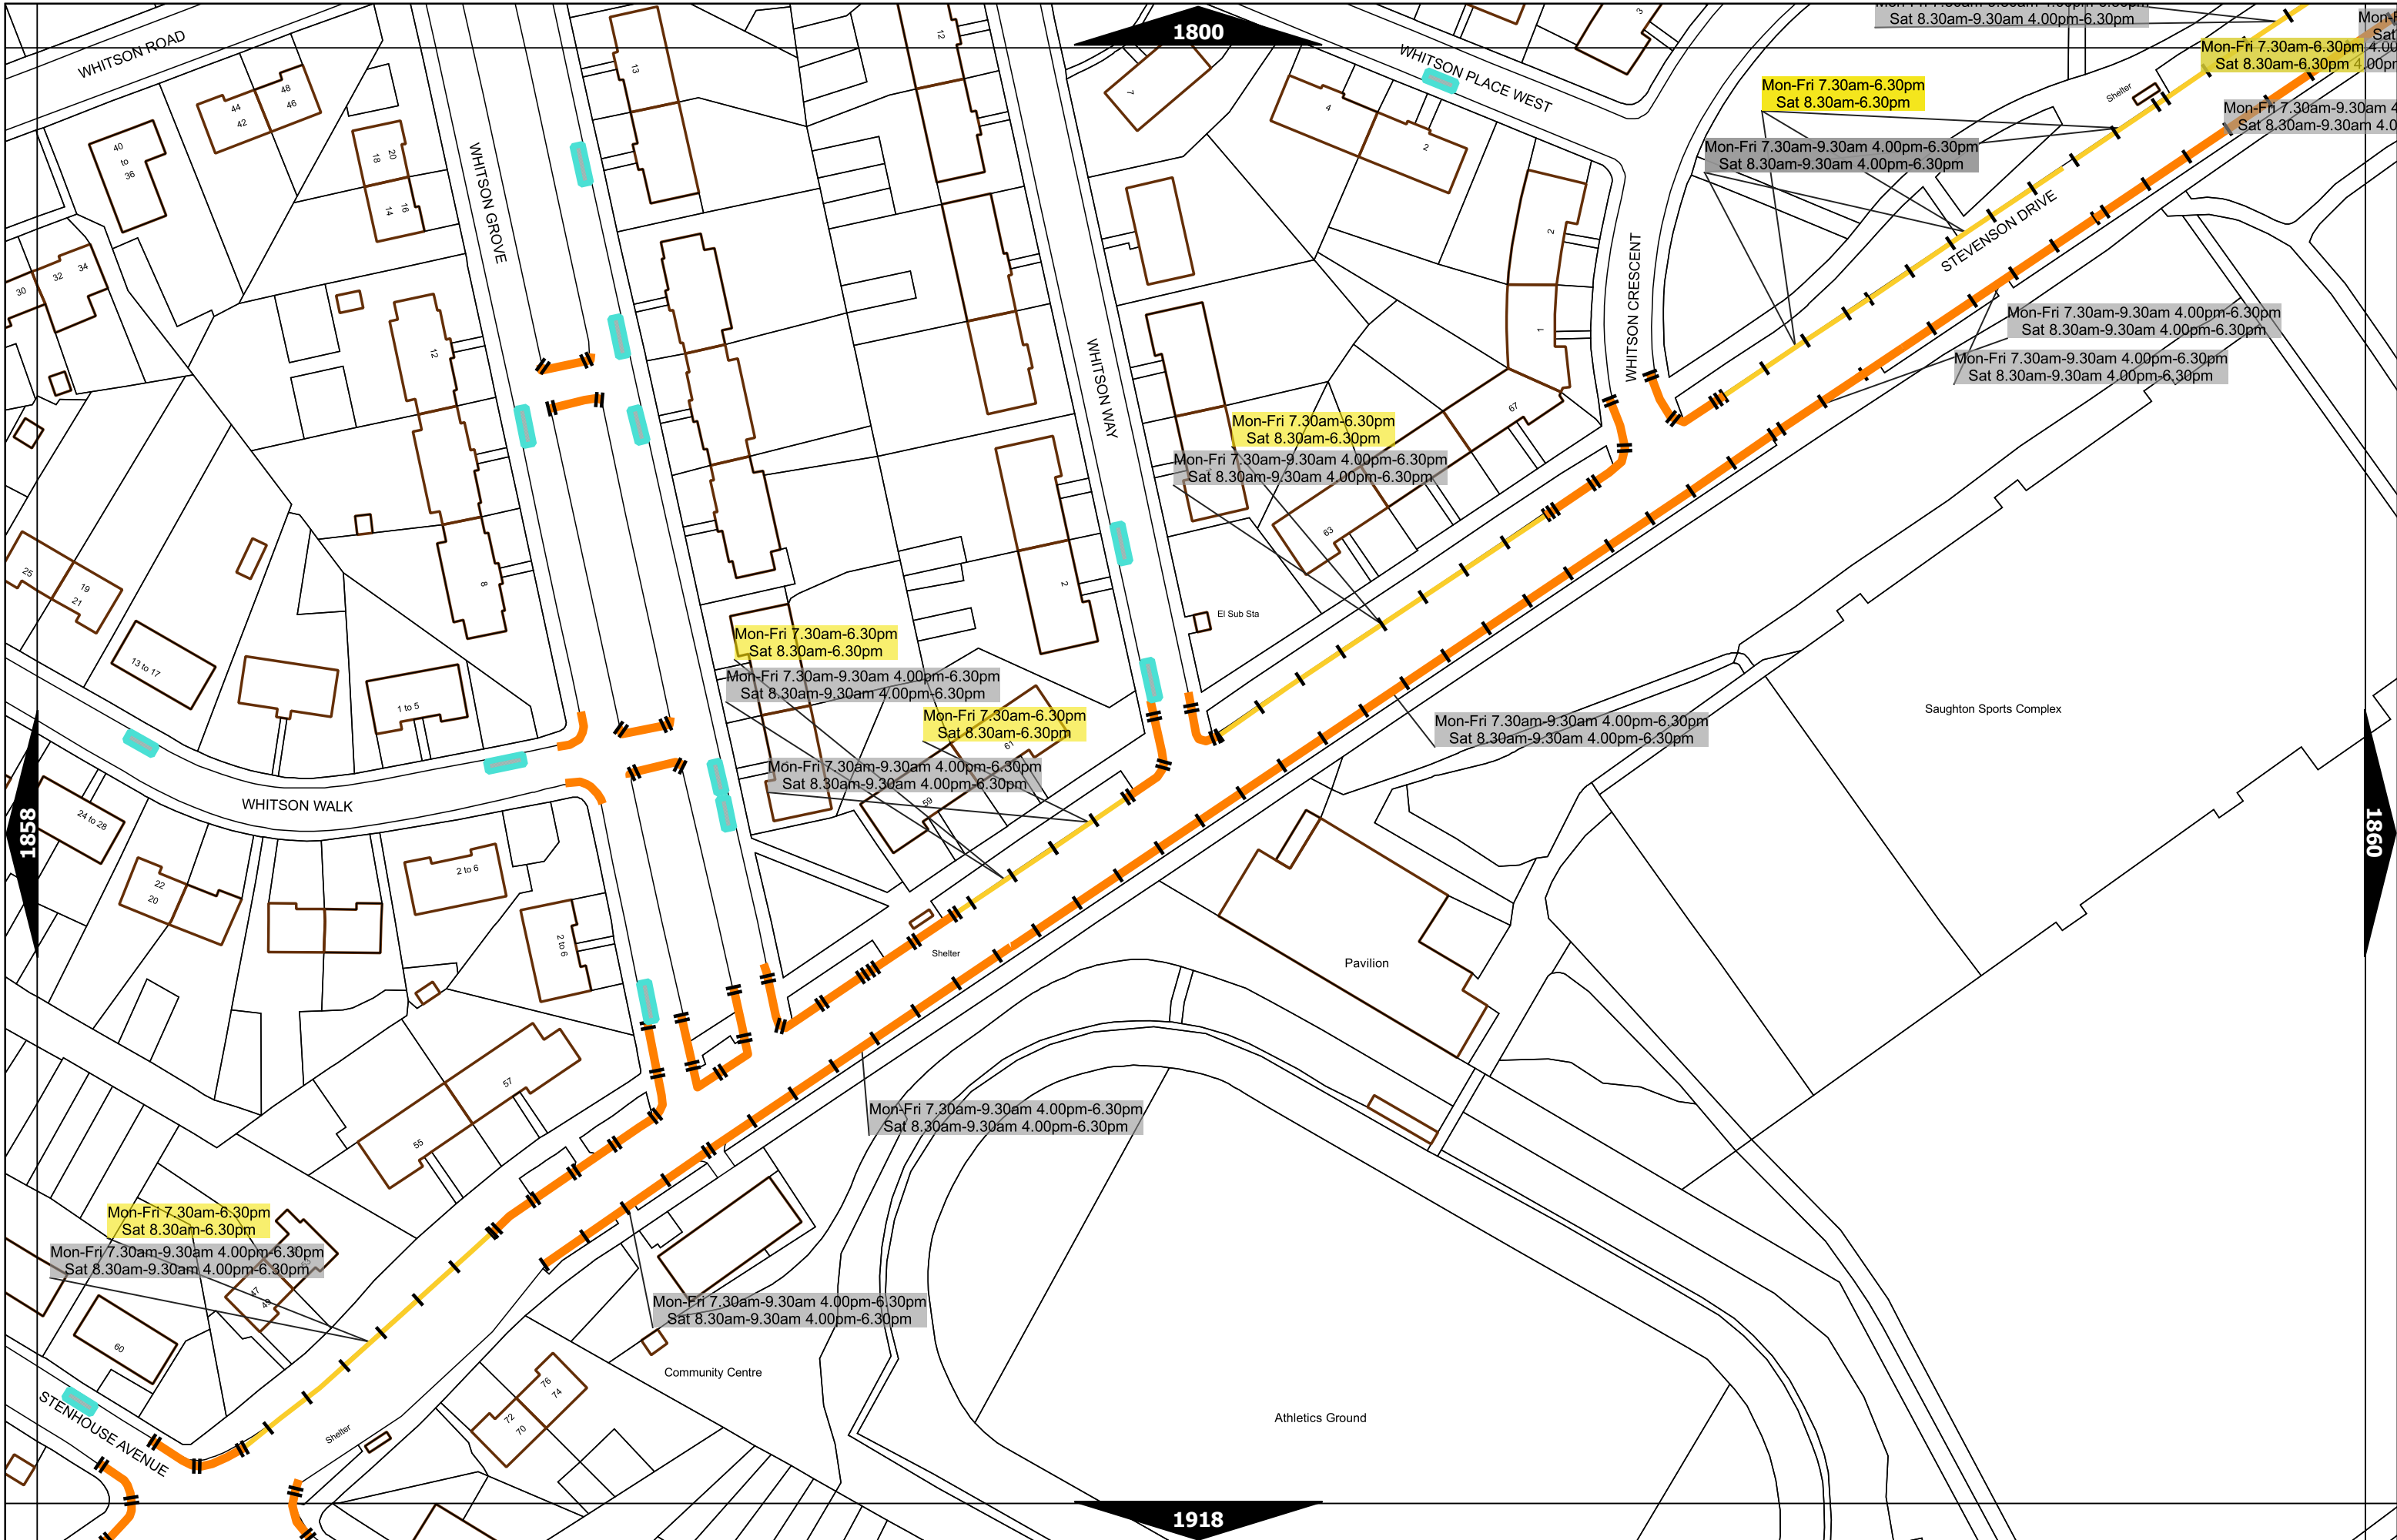

MEADOWHOUSE ROAD

1737

1739

1797

TYLER'S ACRE ROAD

LAMPACRE ROAD

Carrick Knowe Primary School

Scale at A3	1:1000
Effective Date	15-Oct-2018
Map Tile	1738
Revision	1
Status	CONFIRMED

Scale at A3	1:1000
Effective Date	12-Jun-2023
Map Tile	1753
Revision	6
Status	CONFIRMED

Scale at A3	1:1000
Effective Date	15-Oct-2018
Map Tile	1764
Revision	1
Status	CONFIRMED

Scale at A3	1:1000
Effective Date	11-Mar-2019
Map Tile	1859
Revision	2
Status	CONFIRMED

Scale at A3	1:1000
Effective Date	11-Mar-2019
Map Tile	1917
Revision	2
Status	CONFIRMED

Scale at A3	1:1000
Effective Date	15-Oct-2018
Map Tile	1975
Revision	1
Status	CONFIRMED

Scale at A3	1:1000
Effective Date	15-Oct-2018
Map Title	1976
Revision	1
Status	CONFIRMED