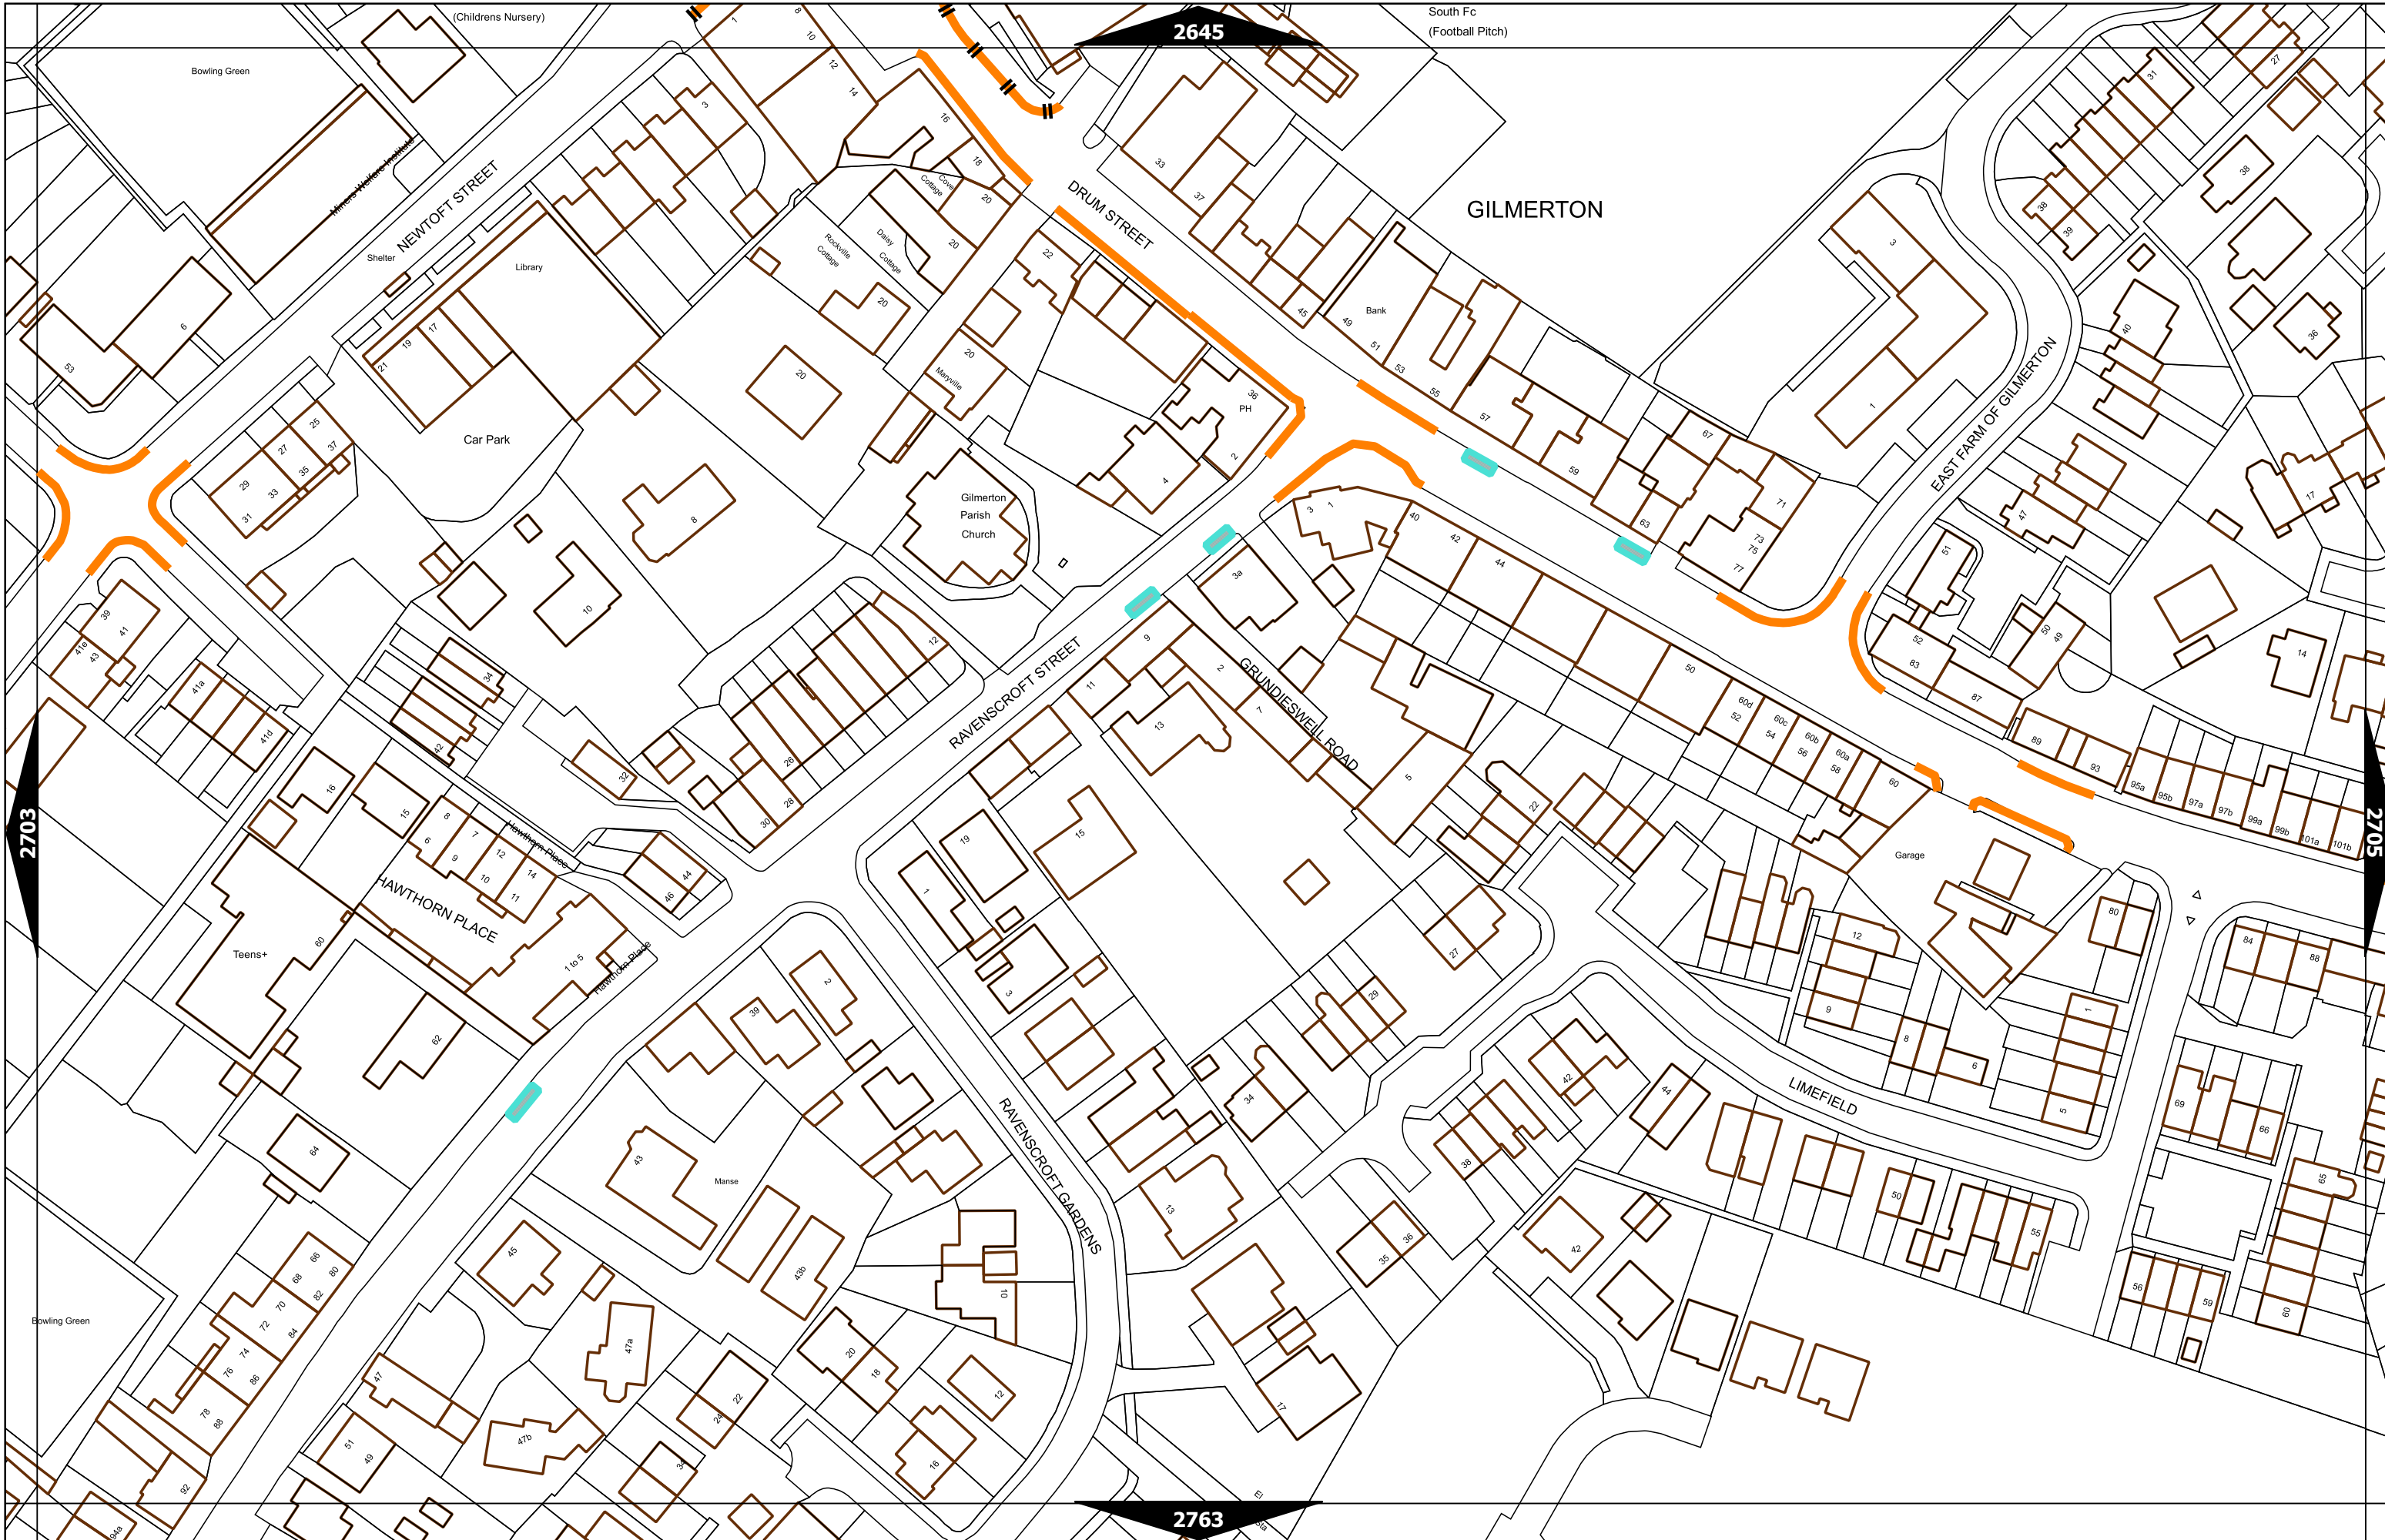

Scale at A3	1:1000
Effective Date	12-Jun-2023
Map Tile	1753
Revision	6
Status	CONFIRMED

Scale at A3	1:1000
Effective Date	15-Oct-2018
Map Tile	1764
Revision	1
Status	CONFIRMED

Scale at A3	1:1000
Effective Date	11-Mar-2019
Map Tile	1859
Revision	2
Status	CONFIRMED

Scale at A3	1:1000
Effective Date	11-Mar-2019
Map Tile	1917
Revision	2
Status	CONFIRMED

Scale at A3	1:1000
Effective Date	15-Oct-2018
Map Tile	1975
Revision	1
Status	CONFIRMED

Scale at A3	1:1000
Effective Date	15-Oct-2018
Map Title	1976
Revision	1
Status	CONFIRMED

Scale at A3	1:1000
Effective Date	07-Oct-2019
Map Tile	2212
Revision	2
Status	CONFIRMED

Scale at A3	1:1000
Effective Date	15-Oct-2018
Map Tile	2511
Revision	1
Status	CONFIRMED

Scale at A3	1:1000
Effective Date	03-Mar-2019
Map Tile	2704
Revision	2
Status	CONFIRMED