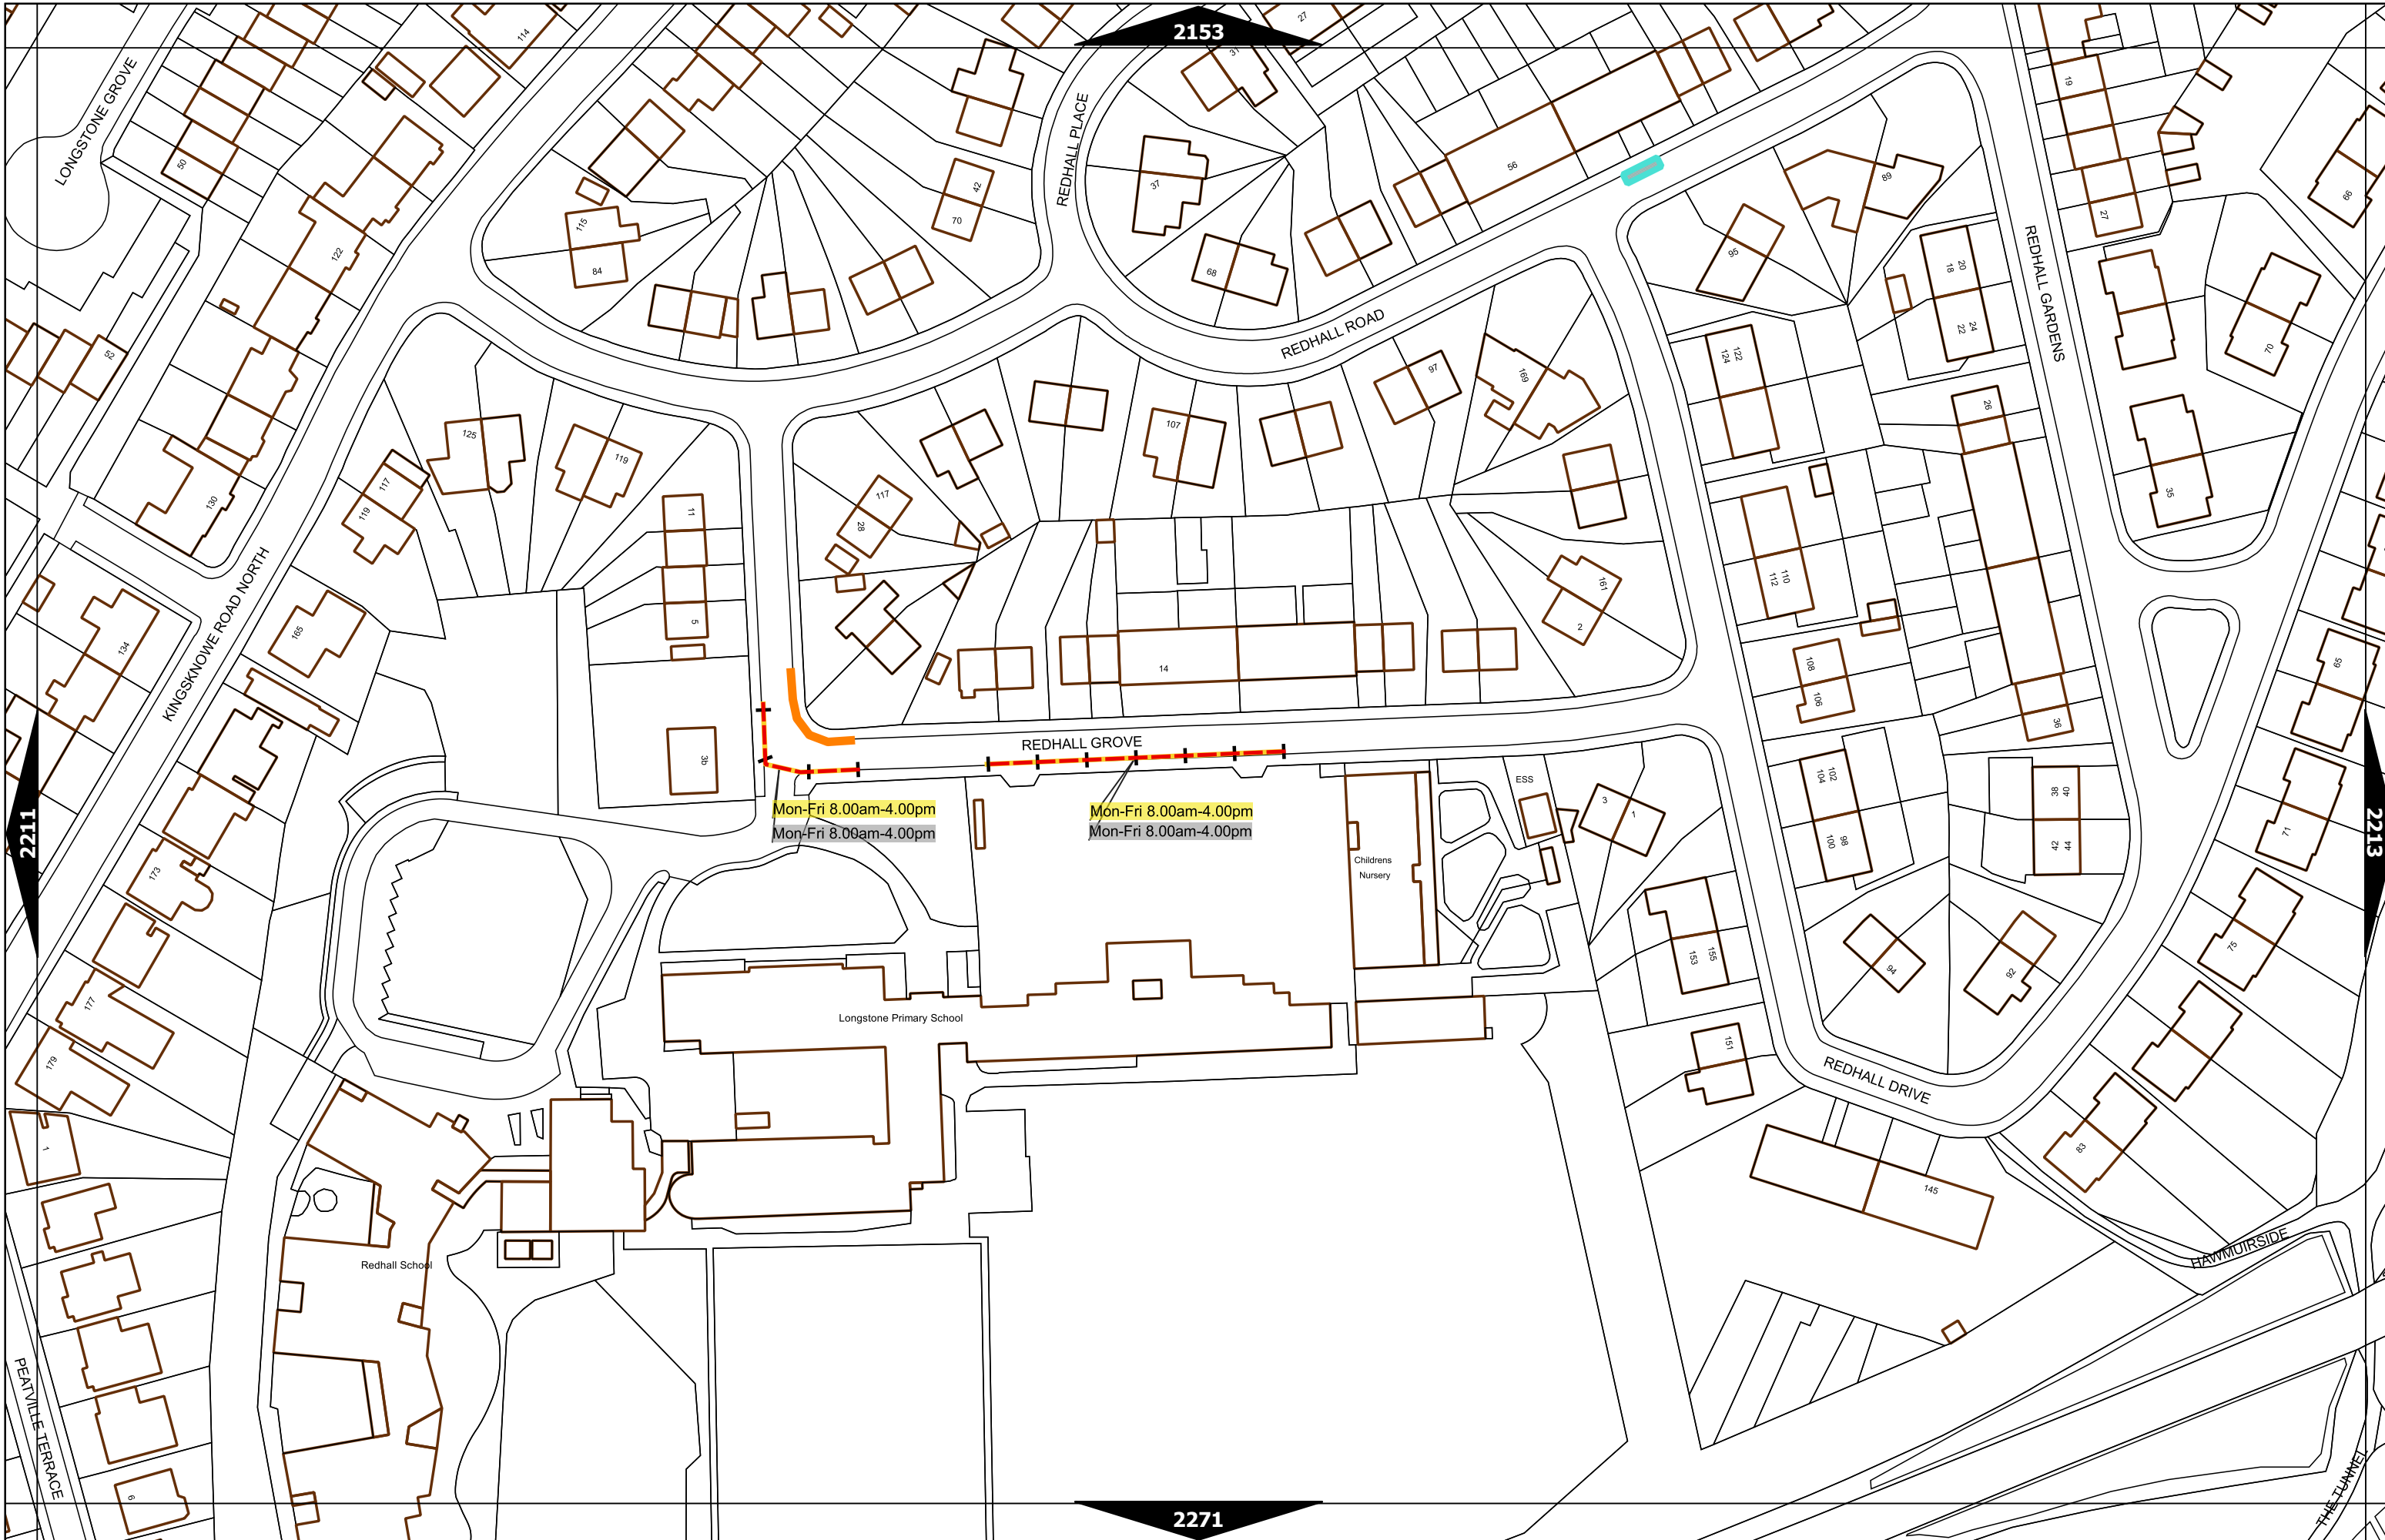

Scale at A3	1:1000
Effective Date	12-Jun-2023
Map Tile	1753
Revision	6
Status	CONFIRMED

Scale at A3	1:1000
Effective Date	15-Oct-2018
Map Tile	1764
Revision	1
Status	CONFIRMED

Scale at A3	1:1000
Effective Date	11-Mar-2019
Map Tile	1859
Revision	2
Status	CONFIRMED

Scale at A3	1:1000
Effective Date	11-Mar-2019
Map Tile	1917
Revision	2
Status	CONFIRMED

Scale at A3	1:1000
Effective Date	15-Oct-2018
Map Tile	1975
Revision	1
Status	CONFIRMED

Scale at A3	1:1000
Effective Date	15-Oct-2018
Map Title	1976
Revision	1
Status	CONFIRMED

Scale at A3	1:1000
Effective Date	07-Oct-2019
Map Tile	2212
Revision	2
Status	CONFIRMED

Scale at A3	1:1000
Effective Date	15-Oct-2018
Map Tile	2511
Revision	1
Status	CONFIRMED

Scale at A3	1:1000
Effective Date	03-Mar-2019
Map Tile	2704
Revision	2
Status	CONFIRMED