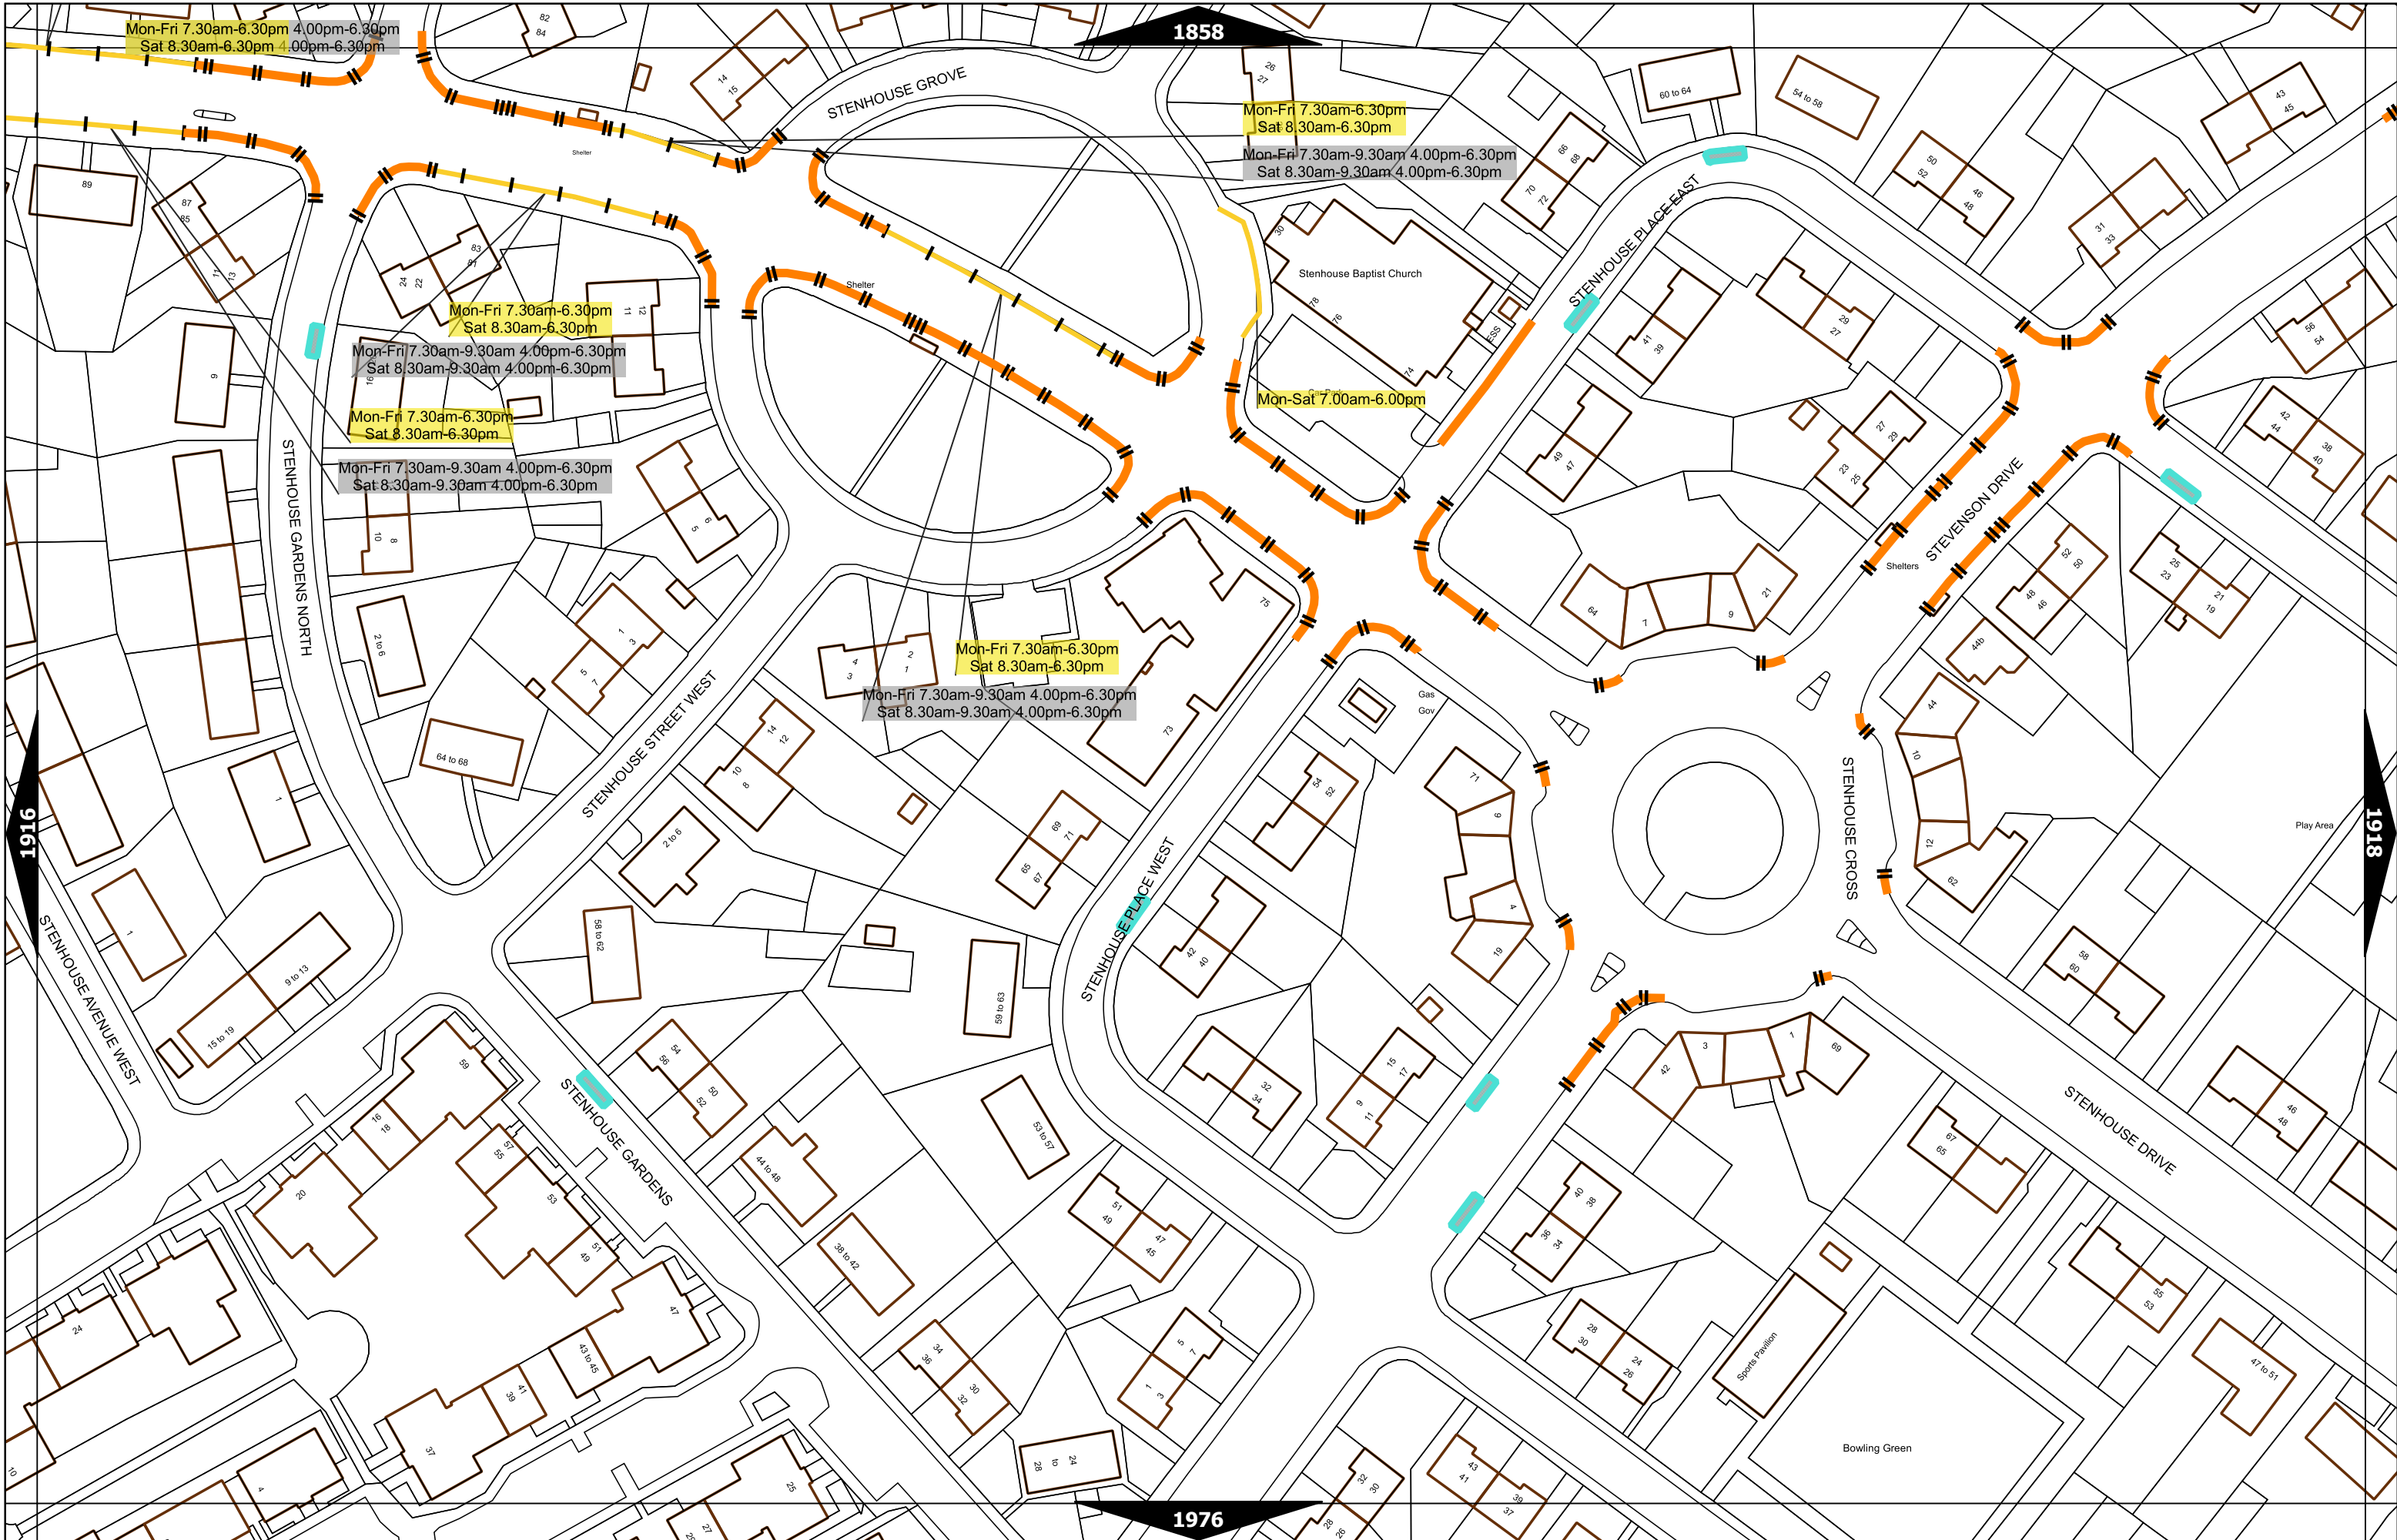

MEADOWHOUSE ROAD

1737

1739

1797

TYLER'S ACRE ROAD

LAMPACRE ROAD

Carrick Knowe Primary School

Scale at A3	1:1000
Effective Date	15-Oct-2018
Map Tile	1738
Revision	1
Status	CONFIRMED

Scale at A3	1:1000
Effective Date	12-Jun-2023
Map Tile	1753
Revision	6
Status	CONFIRMED

Scale at A3	1:1000
Effective Date	15-Oct-2018
Map Tile	1764
Revision	1
Status	CONFIRMED

Scale at A3	1:1000
Effective Date	11-Mar-2019
Map Tile	1859
Revision	2
Status	CONFIRMED

Scale at A3	1:1000
Effective Date	11-Mar-2019
Map Tile	1917
Revision	2
Status	CONFIRMED

Scale at A3	1:1000
Effective Date	15-Oct-2018
Map Tile	1975
Revision	1
Status	CONFIRMED

Scale at A3	1:1000
Effective Date	15-Oct-2018
Map Title	1976
Revision	1
Status	CONFIRMED

Scale at A3	1:1000
Effective Date	07-Oct-2019
Map Tile	2212
Revision	2
Status	CONFIRMED

Scale at A3	1:1000
Effective Date	15-Oct-2018
Map Tile	2511
Revision	1
Status	CONFIRMED

Scale at A3	1:1000
Effective Date	03-Mar-2019
Map Tile	2704
Revision	2
Status	CONFIRMED