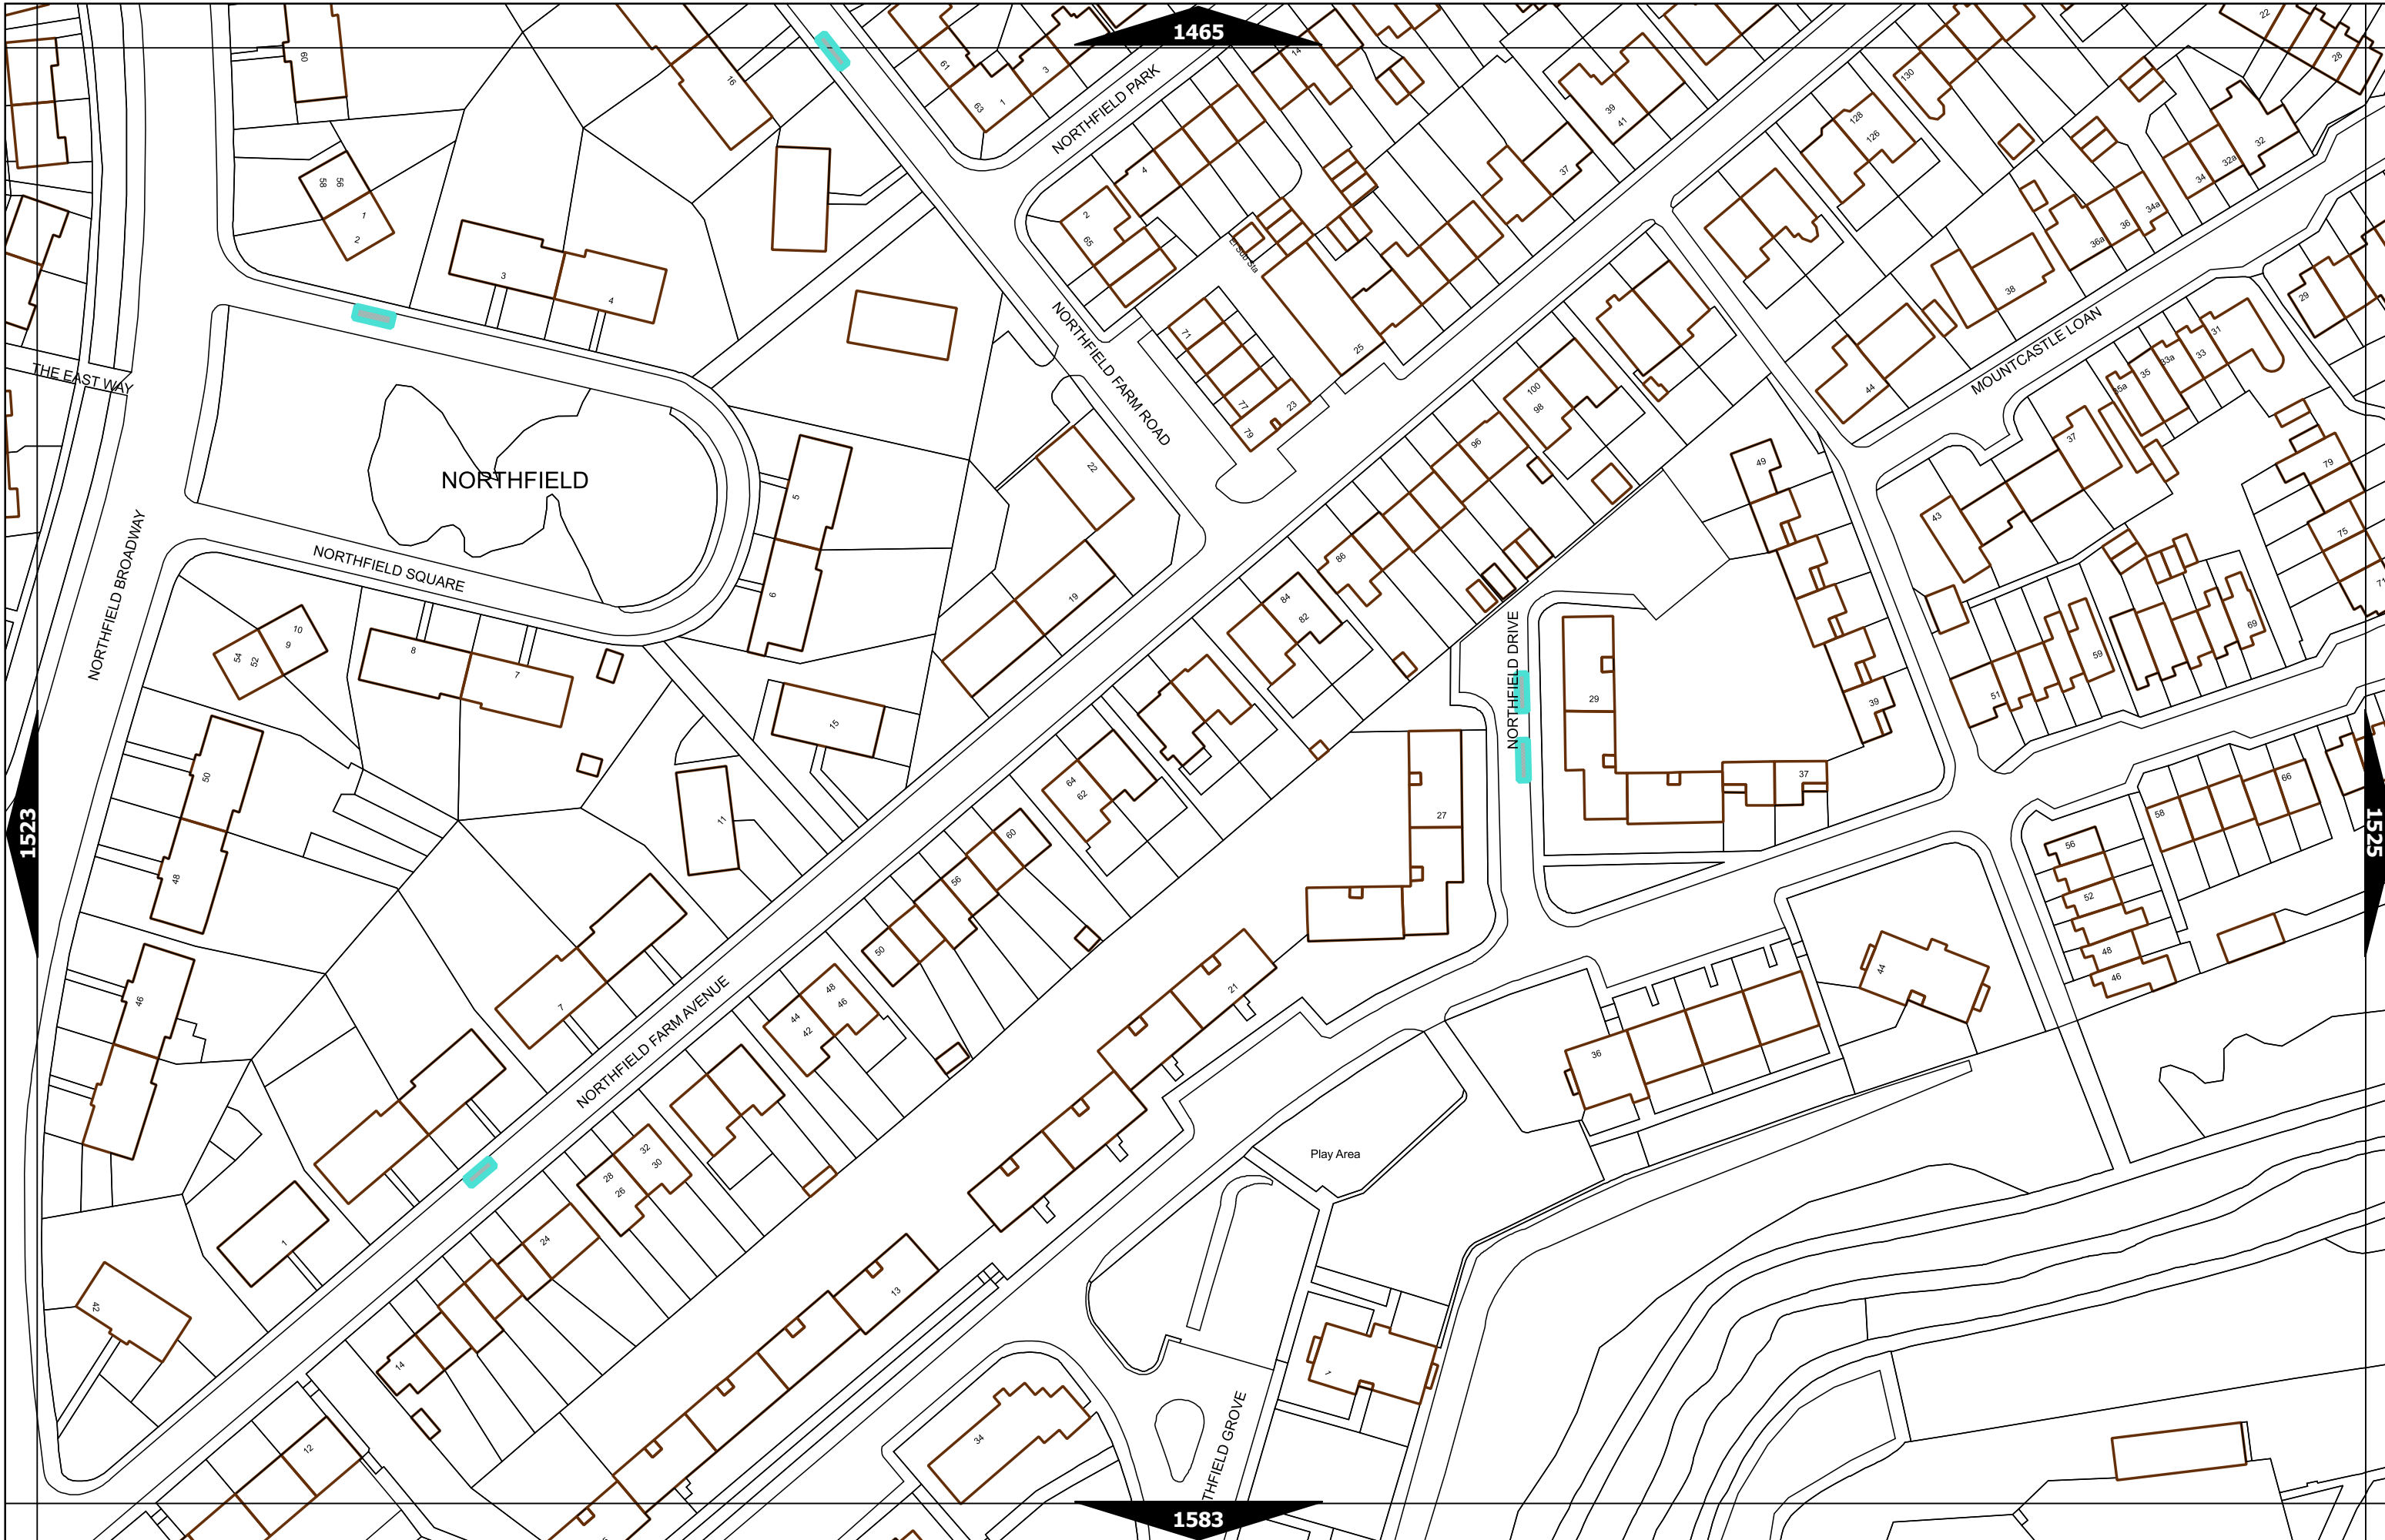

Scale at A3	1:1000
Effective Date	07-Nov-2022
Map Tile	1465
Revision	2
Status	CONFIRMED

Mon-Fri 8.00am-6.00pm  
 Mon-Fri 8.00am-9.15am 4.30pm-6.00pm

Scale at A3	1:1000
Effective Date	20-Nov-2020
Map Tile	1469
Revision	2
Status	CONFIRMED

Scale at A3	1:1000
Effective Date	23-Jan-2024
Map Tile	1524
Revision	3
Status	CONFIRMED

Scale at A3	1:1000
Effective Date	15-Oct-2018
Map Tile	1528
Revision	1
Status	CONFIRMED

Scale at A3	1:1000
Effective Date	24-Oct-2022
Map Tile	1590
Revision	2
Status	CONFIRMED

Scale at A3	1:1000
Effective Date	15-Oct-2018
Map Tile	1682
Revision	1
Status	CONFIRMED

Scale at A3	1:1000
Effective Date	15-Oct-2018
Map Tile	1737
Revision	1
Status	CONFIRMED

1679

TRAQUAIR PARK WEST

CARRICK KNOWE AVENUE

MEADOWHOUSE ROAD

1737

1739

1797

TYLER'S ACRE ROAD

LAMPACRE ROAD

Carrick Knowe Primary School

Scale at A3	1:1000
Effective Date	15-Oct-2018
Map Tile	1738
Revision	1
Status	CONFIRMED