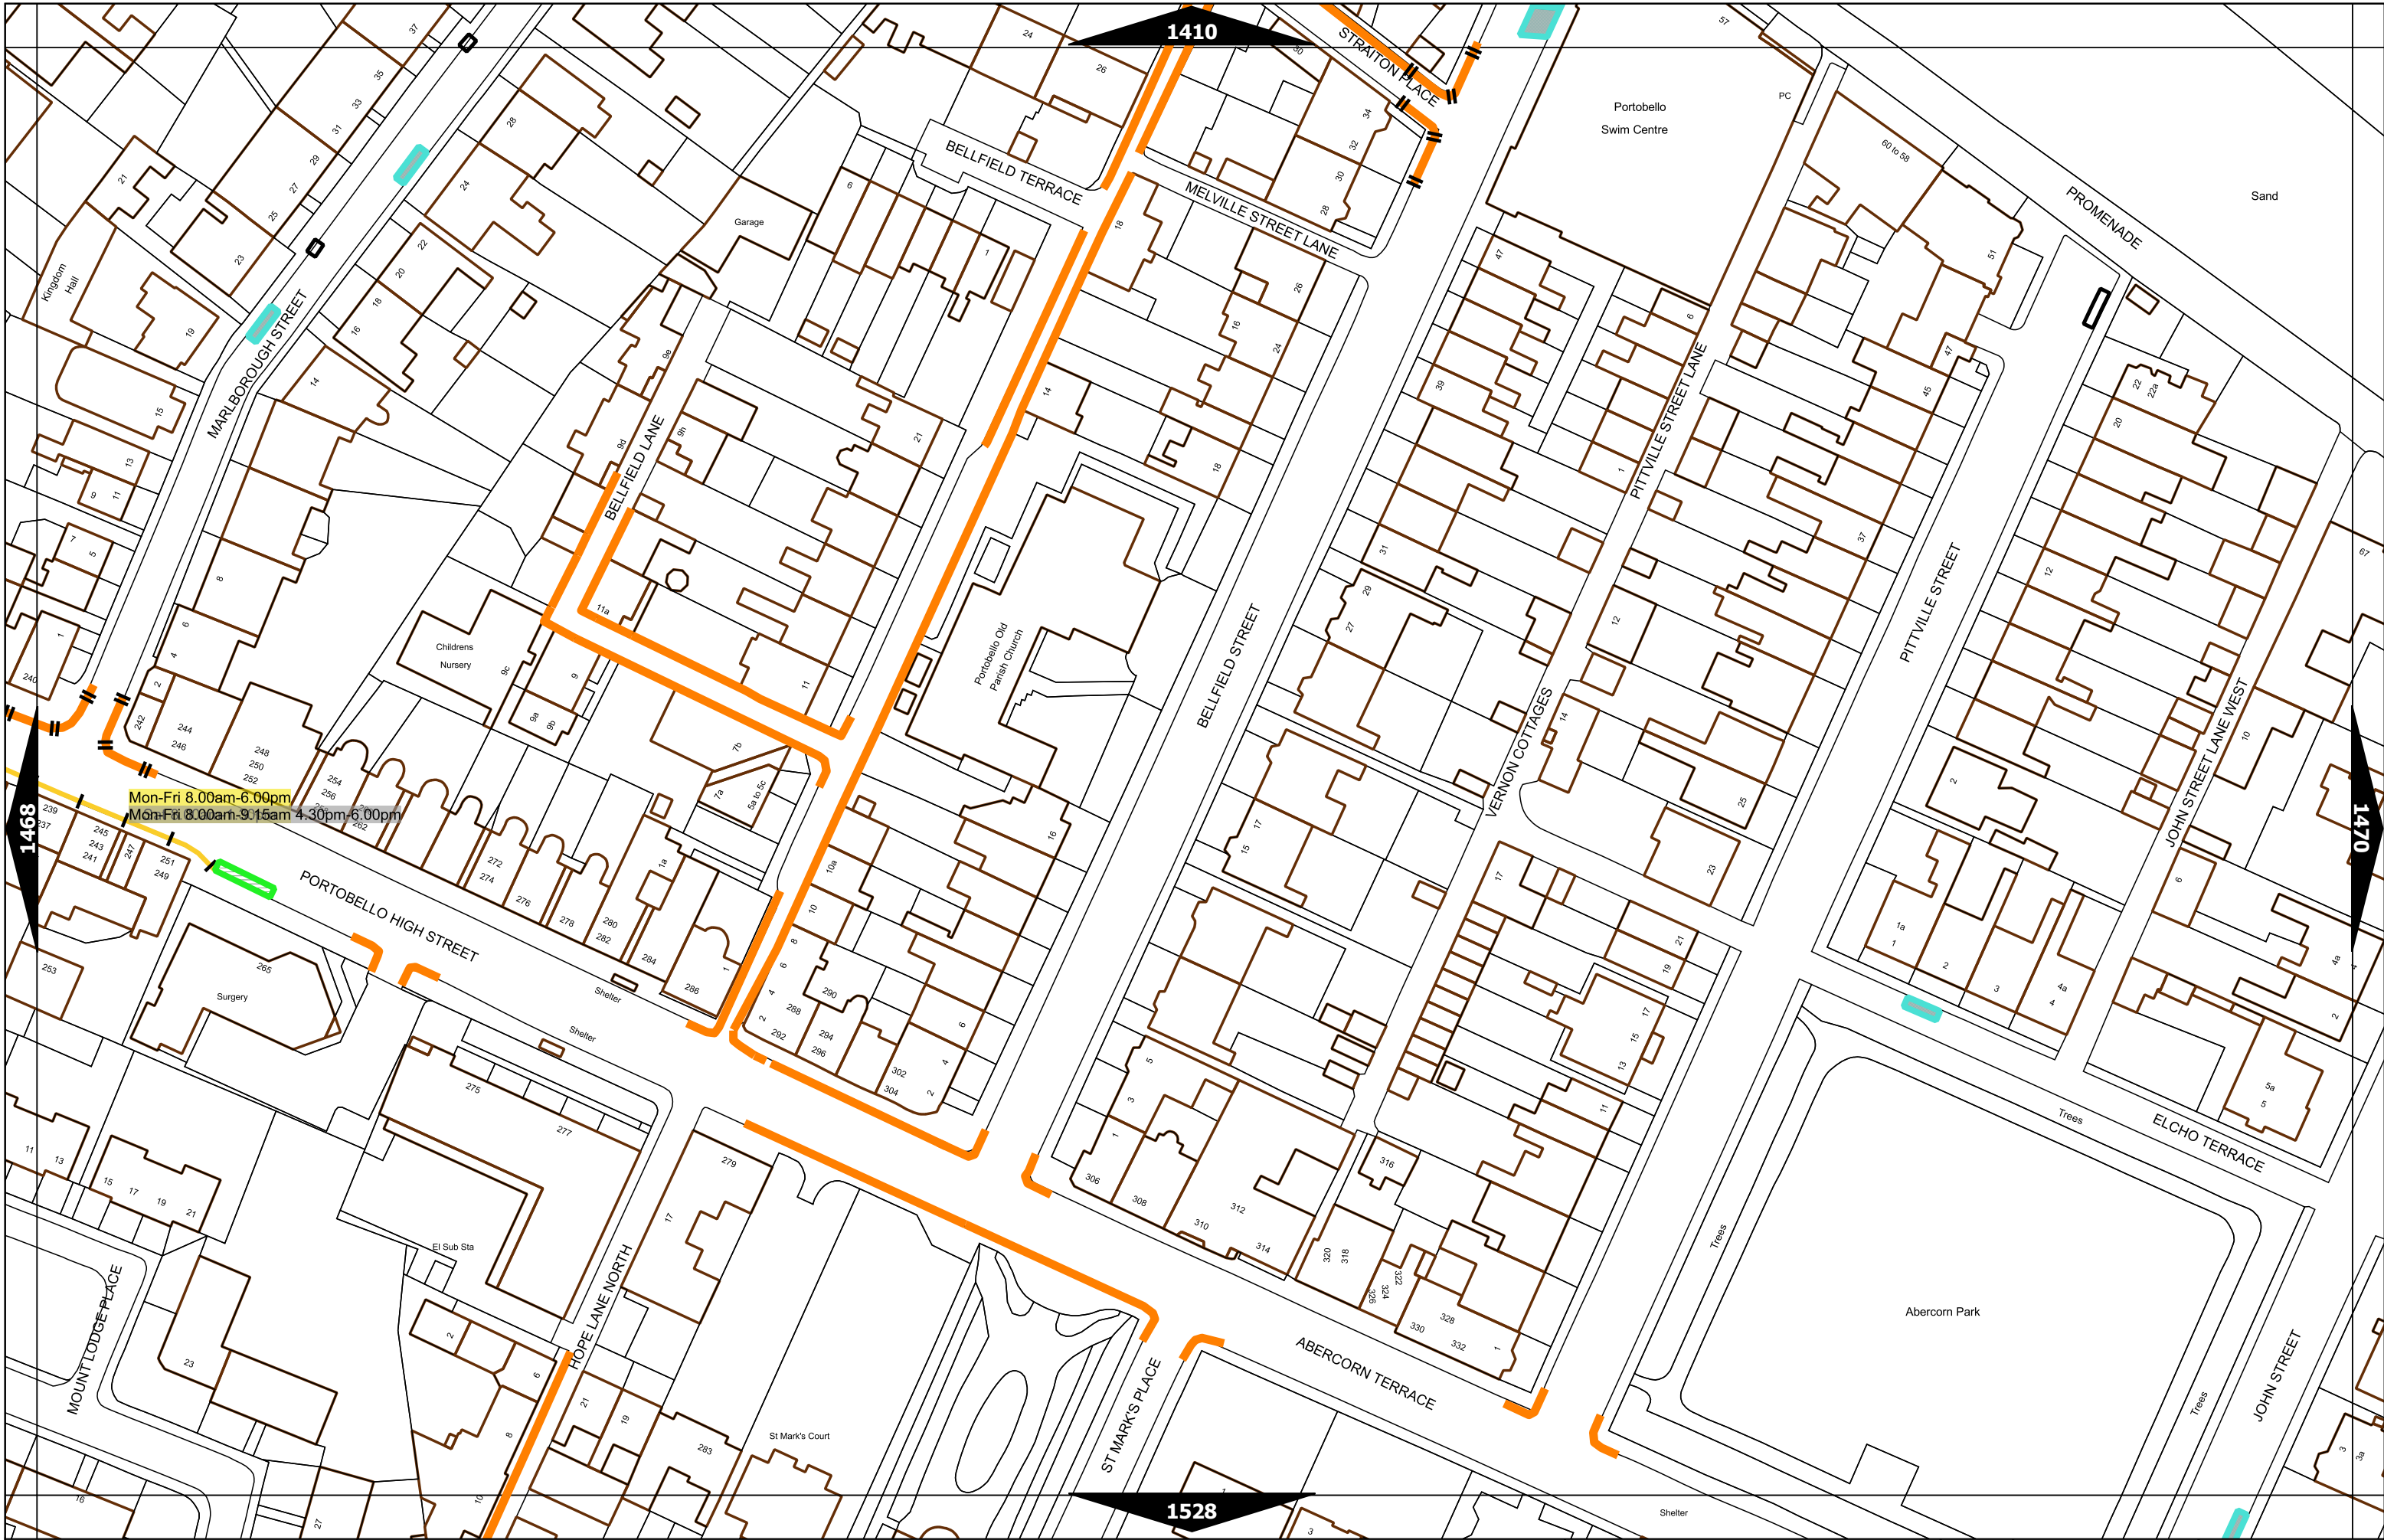

Scale at A3	1:1000
Effective Date	07-Nov-2022
Map Tile	1465
Revision	2
Status	CONFIRMED

Mon-Fri 8.00am-6.00pm  
 Mon-Fri 8.00am-9.15am 4.30pm-6.00pm

Scale at A3	1:1000
Effective Date	20-Nov-2020
Map Tile	1469
Revision	2
Status	CONFIRMED

Scale at A3	1:1000
Effective Date	23-Jan-2024
Map Tile	1524
Revision	3
Status	CONFIRMED

Scale at A3	1:1000
Effective Date	15-Oct-2018
Map Tile	1528
Revision	1
Status	CONFIRMED

Scale at A3	1:1000
Effective Date	24-Oct-2022
Map Tile	1590
Revision	2
Status	CONFIRMED

Scale at A3	1:1000
Effective Date	15-Oct-2018
Map Tile	1682
Revision	1
Status	CONFIRMED

Scale at A3	1:1000
Effective Date	15-Oct-2018
Map Tile	1737
Revision	1
Status	CONFIRMED

1679

TRAQUAIR PARK WEST

CARRICK KNOWE AVENUE

MEADOWHOUSE ROAD

1737

1739

1797

TYLER'S ACRE ROAD

LAMPACRE ROAD

Carrick Knowe Primary School

Scale at A3	1:1000
Effective Date	15-Oct-2018
Map Tile	1738
Revision	1
Status	CONFIRMED