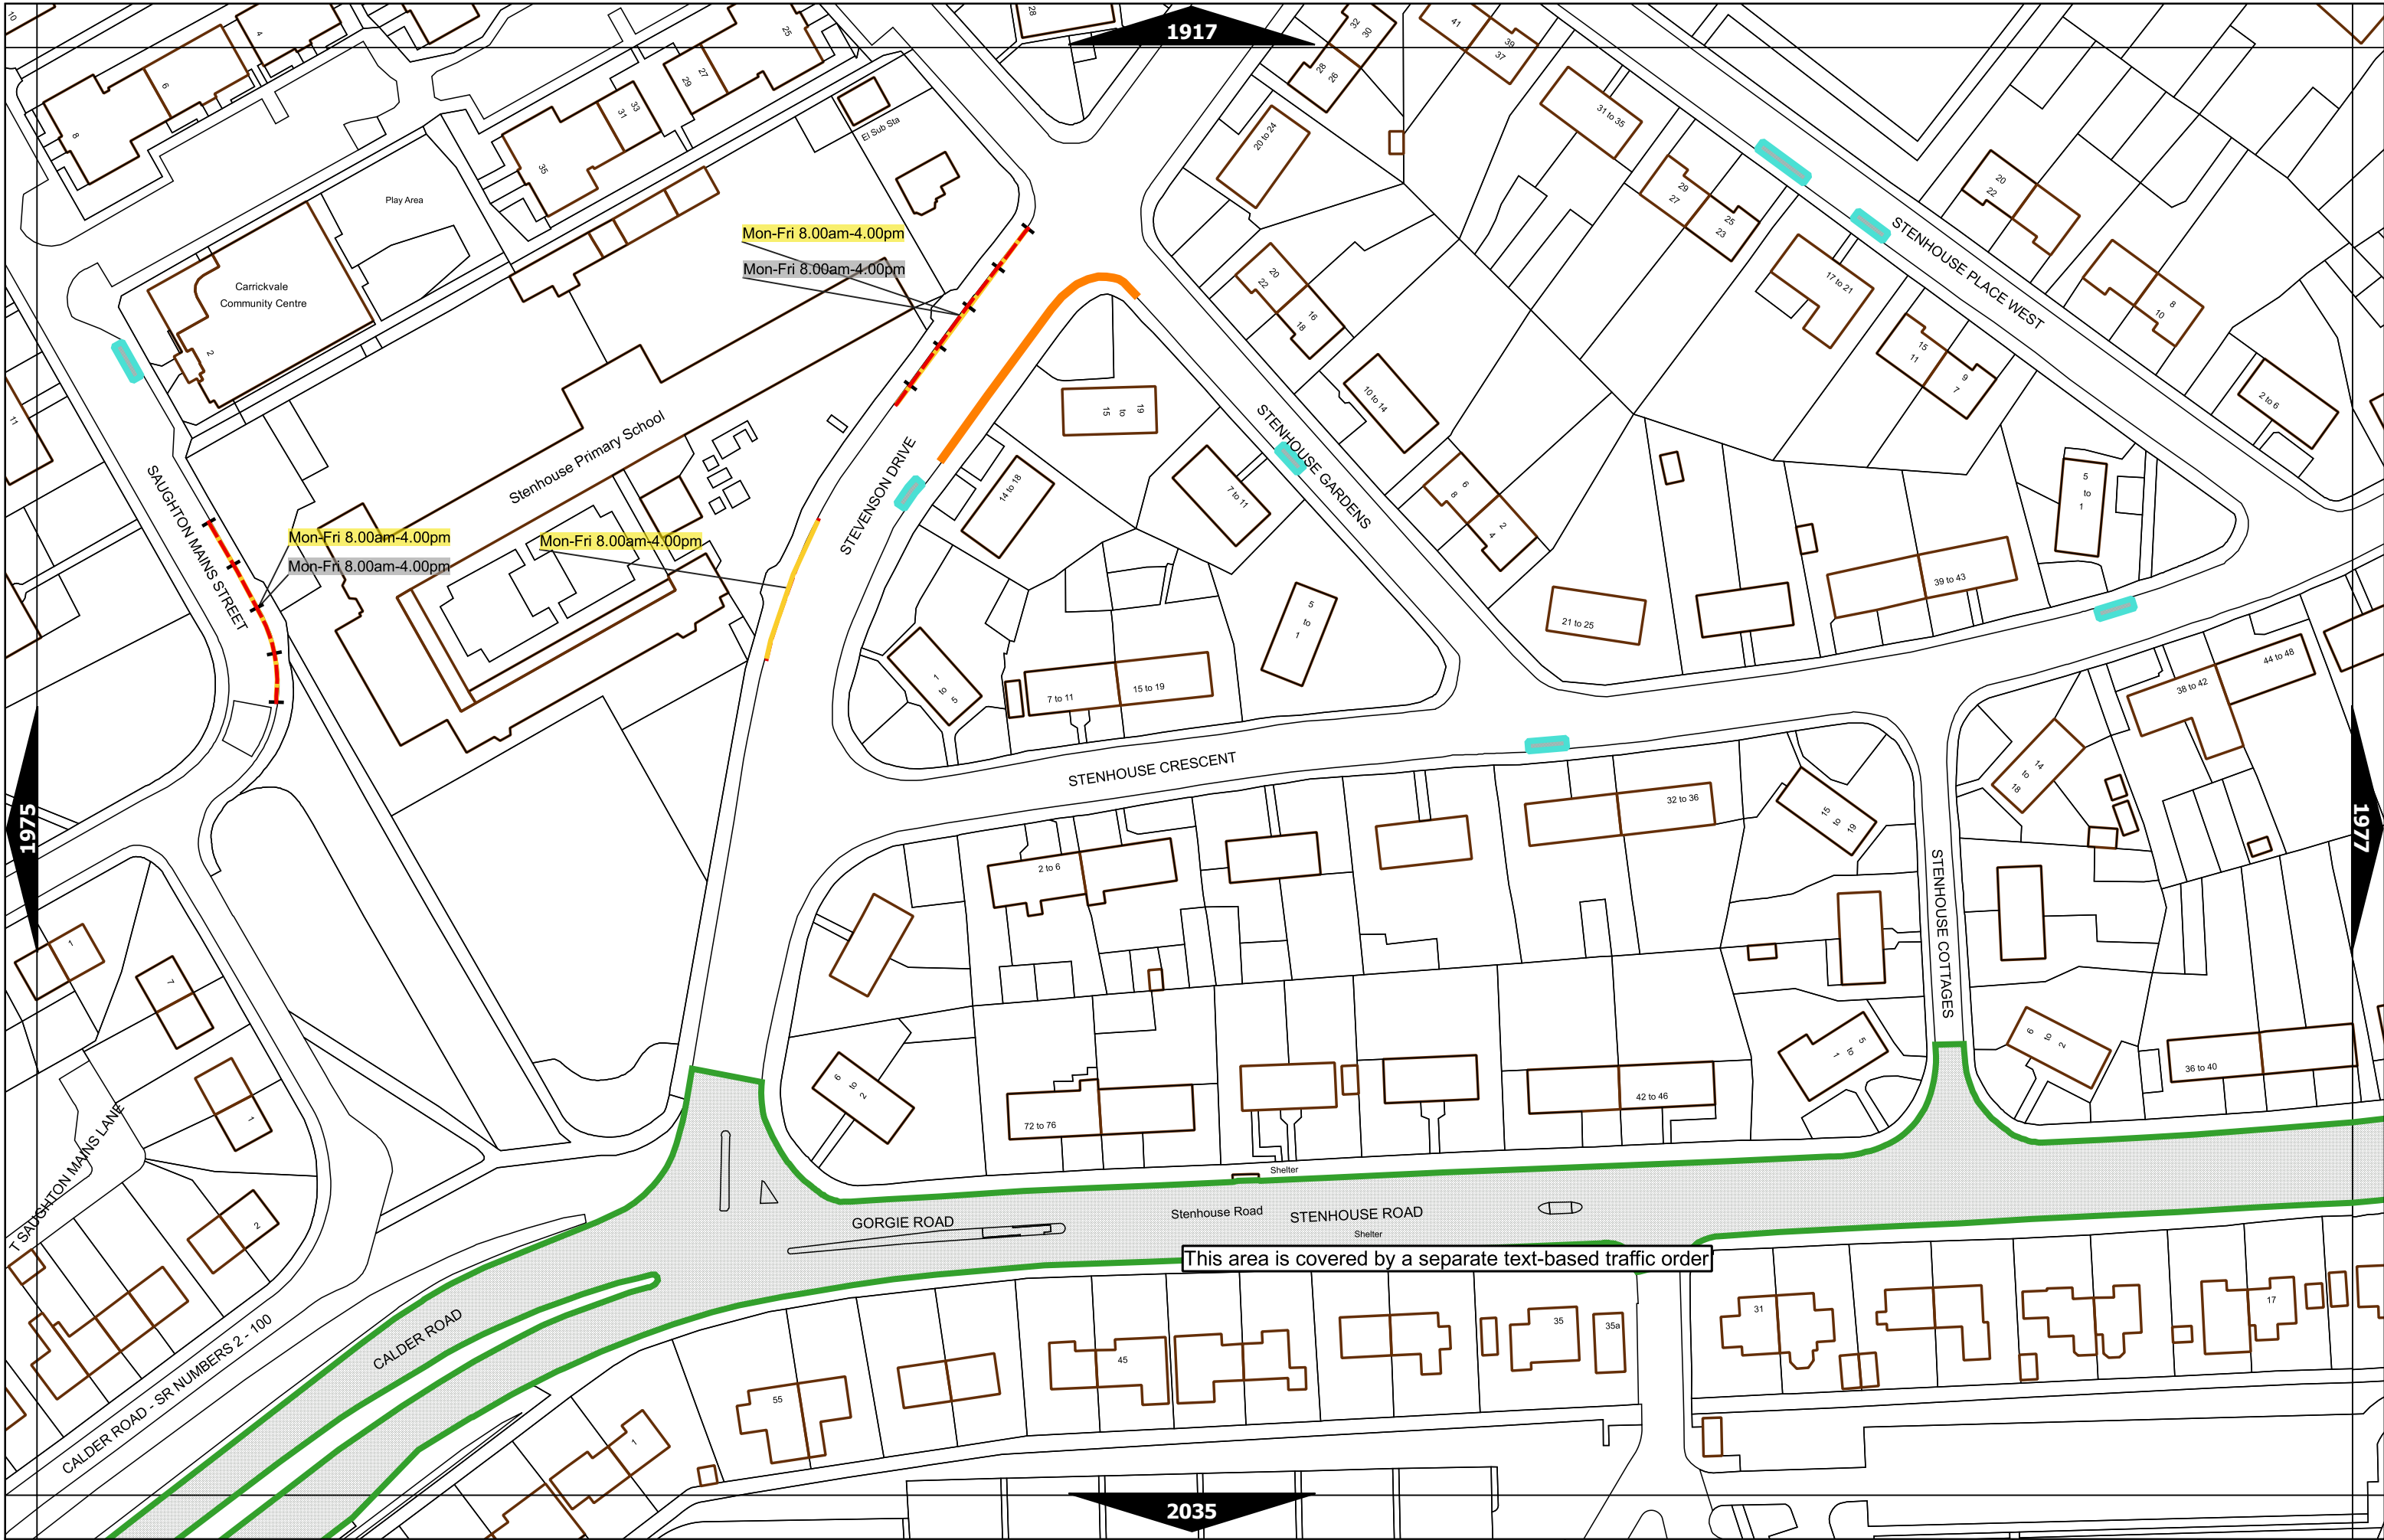

Scale at A3	1:1000
Effective Date	12-Jun-2023
Map Tile	1753
Revision	6
Status	CONFIRMED

Scale at A3	1:1000
Effective Date	15-Oct-2018
Map Tile	1764
Revision	1
Status	CONFIRMED

Scale at A3	1:1000
Effective Date	11-Mar-2019
Map Tile	1859
Revision	2
Status	CONFIRMED

Scale at A3	1:1000
Effective Date	11-Mar-2019
Map Tile	1917
Revision	2
Status	CONFIRMED

Scale at A3	1:1000
Effective Date	15-Oct-2018
Map Tile	1975
Revision	1
Status	CONFIRMED

Scale at A3	1:1000
Effective Date	15-Oct-2018
Map Title	1976
Revision	1
Status	CONFIRMED