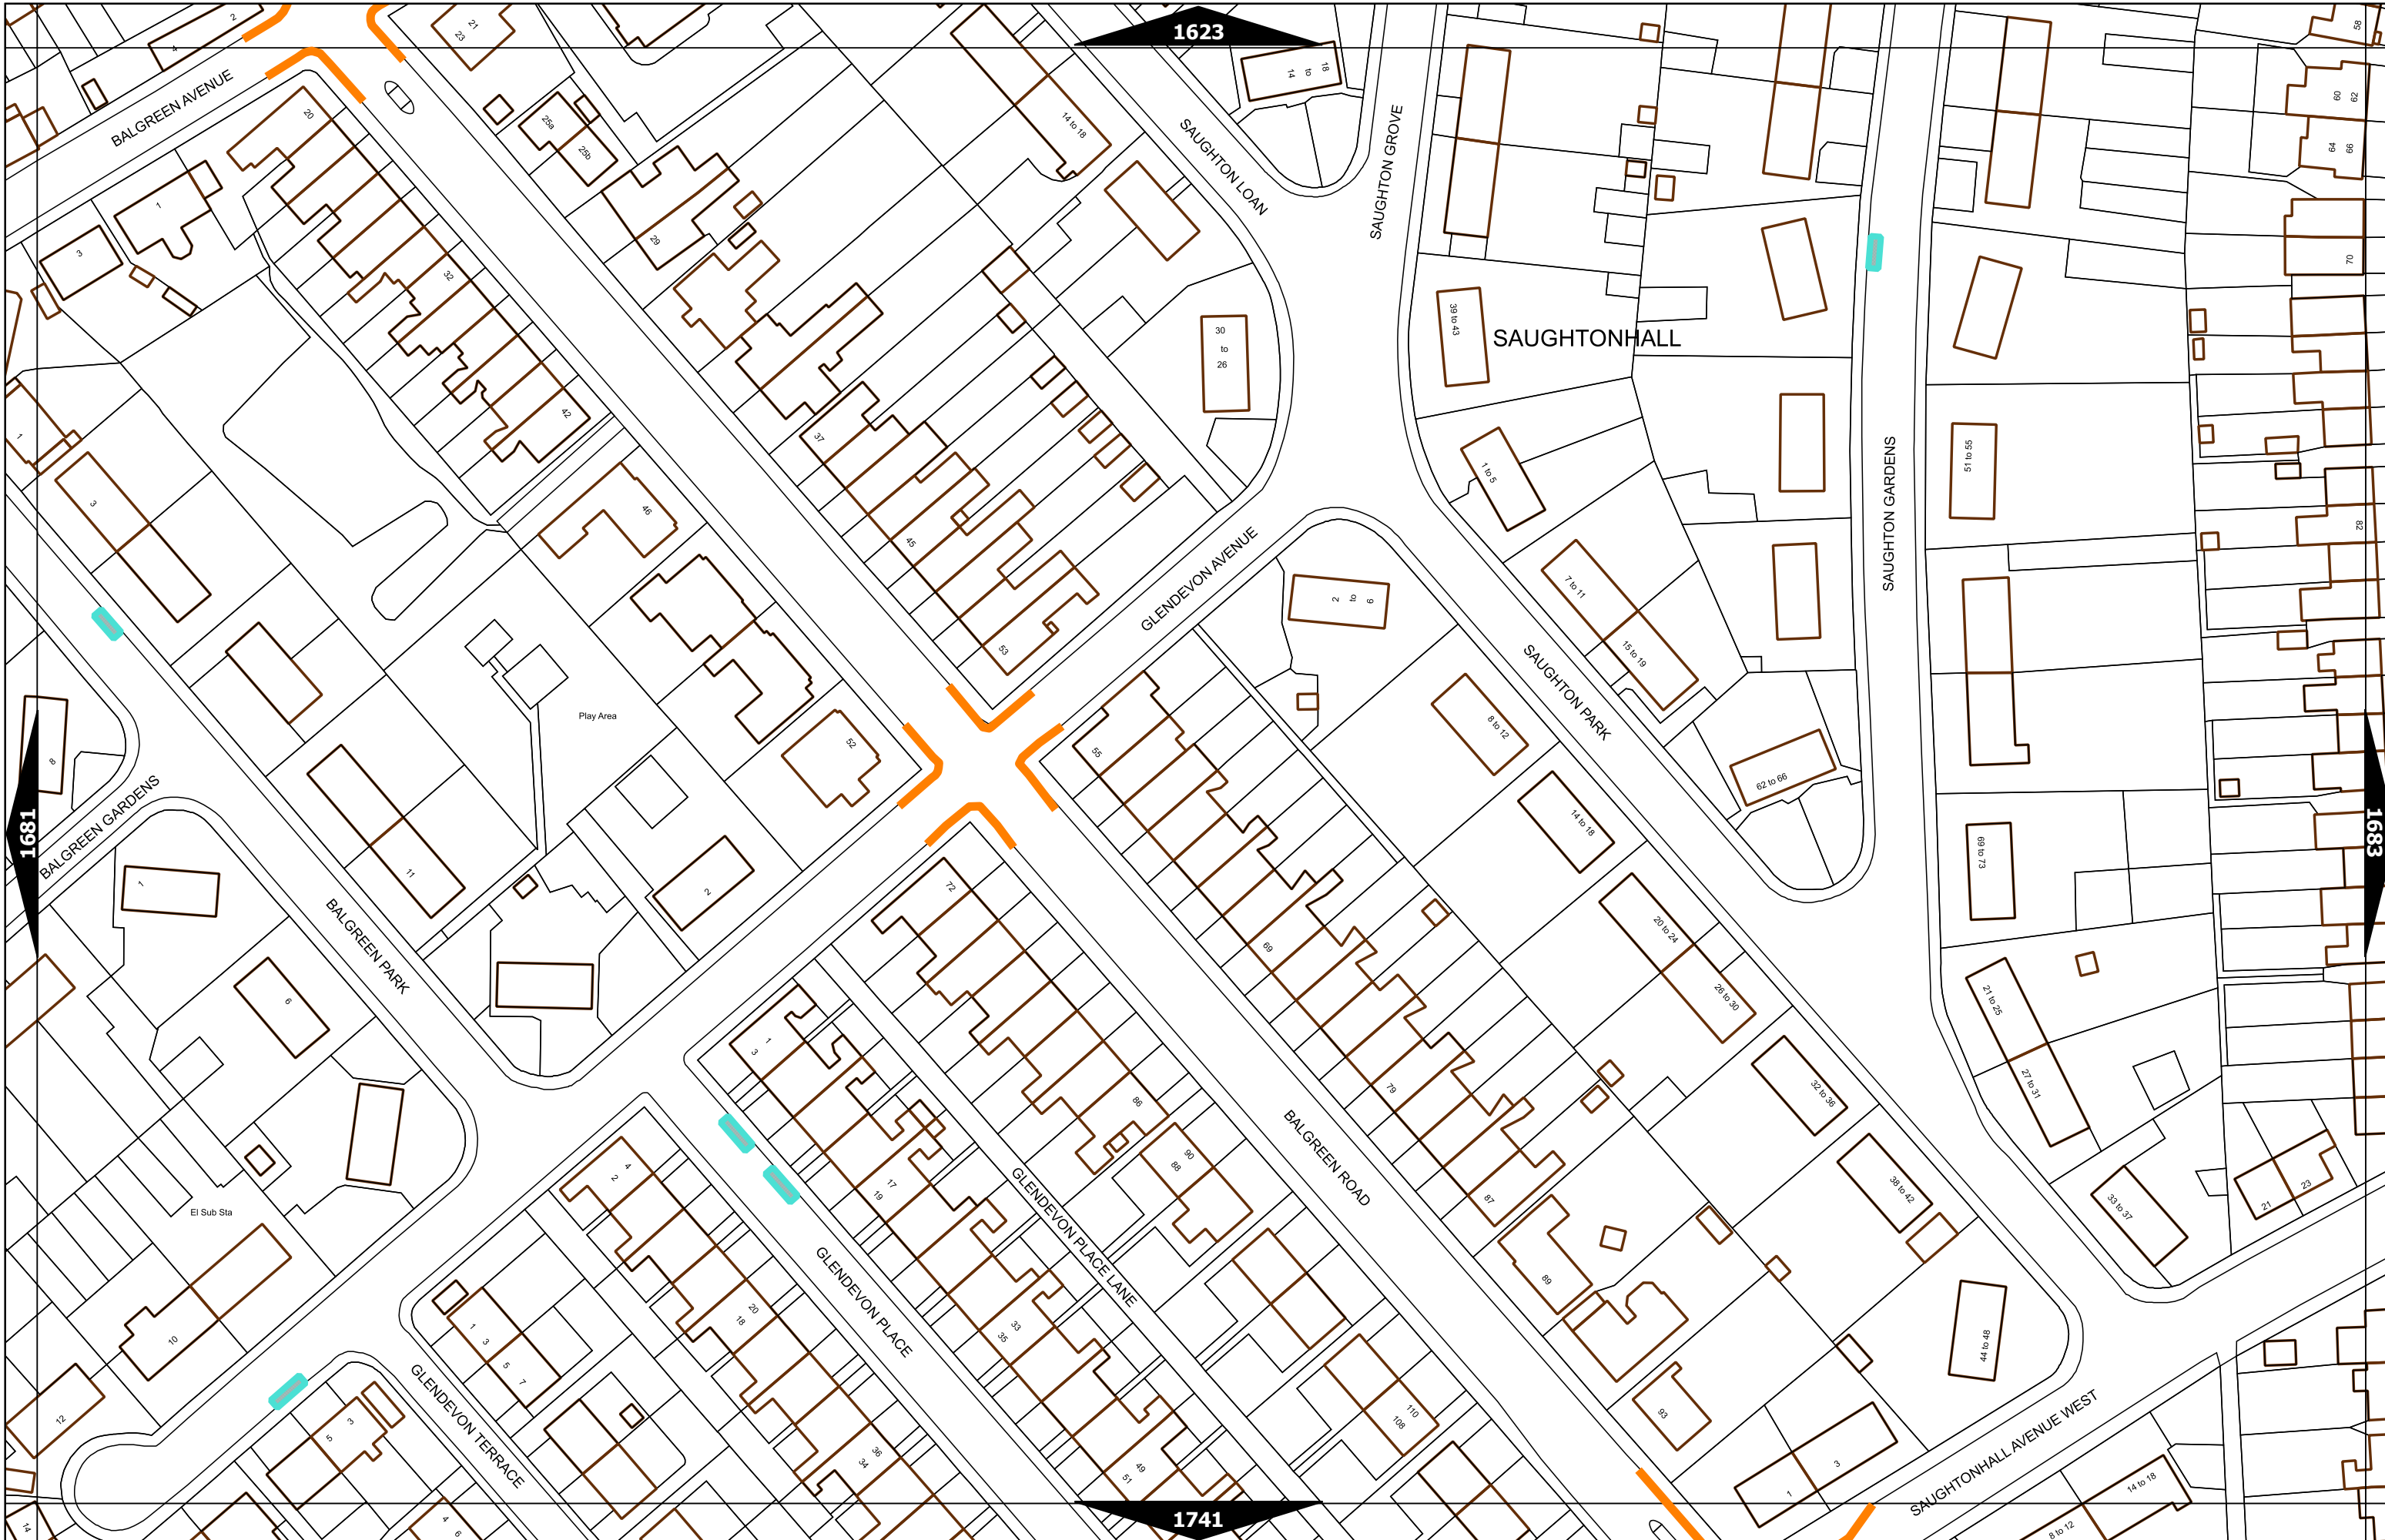

Scale at A3	1:1000
Effective Date	07-Nov-2022
Map Tile	1465
Revision	2
Status	CONFIRMED

Mon-Fri 8.00am-6.00pm  
 Mon-Fri 8.00am-9.15am 4.30pm-6.00pm

Scale at A3	1:1000
Effective Date	20-Nov-2020
Map Tile	1469
Revision	2
Status	CONFIRMED

Scale at A3	1:1000
Effective Date	23-Jan-2024
Map Tile	1524
Revision	3
Status	CONFIRMED

Scale at A3	1:1000
Effective Date	15-Oct-2018
Map Tile	1528
Revision	1
Status	CONFIRMED

Scale at A3	1:1000
Effective Date	24-Oct-2022
Map Tile	1590
Revision	2
Status	CONFIRMED

Scale at A3	1:1000
Effective Date	15-Oct-2018
Map Tile	1682
Revision	1
Status	CONFIRMED

Scale at A3	1:1000
Effective Date	15-Oct-2018
Map Tile	1737
Revision	1
Status	CONFIRMED

1679

TRAQUAIR PARK WEST

CARRICK KNOWE AVENUE

MEADOWHOUSE ROAD

1737

1739

1797

TYLER'S ACRE ROAD

LAMPACRE ROAD

Carrick Knowe Primary School

Scale at A3	1:1000
Effective Date	15-Oct-2018
Map Tile	1738
Revision	1
Status	CONFIRMED