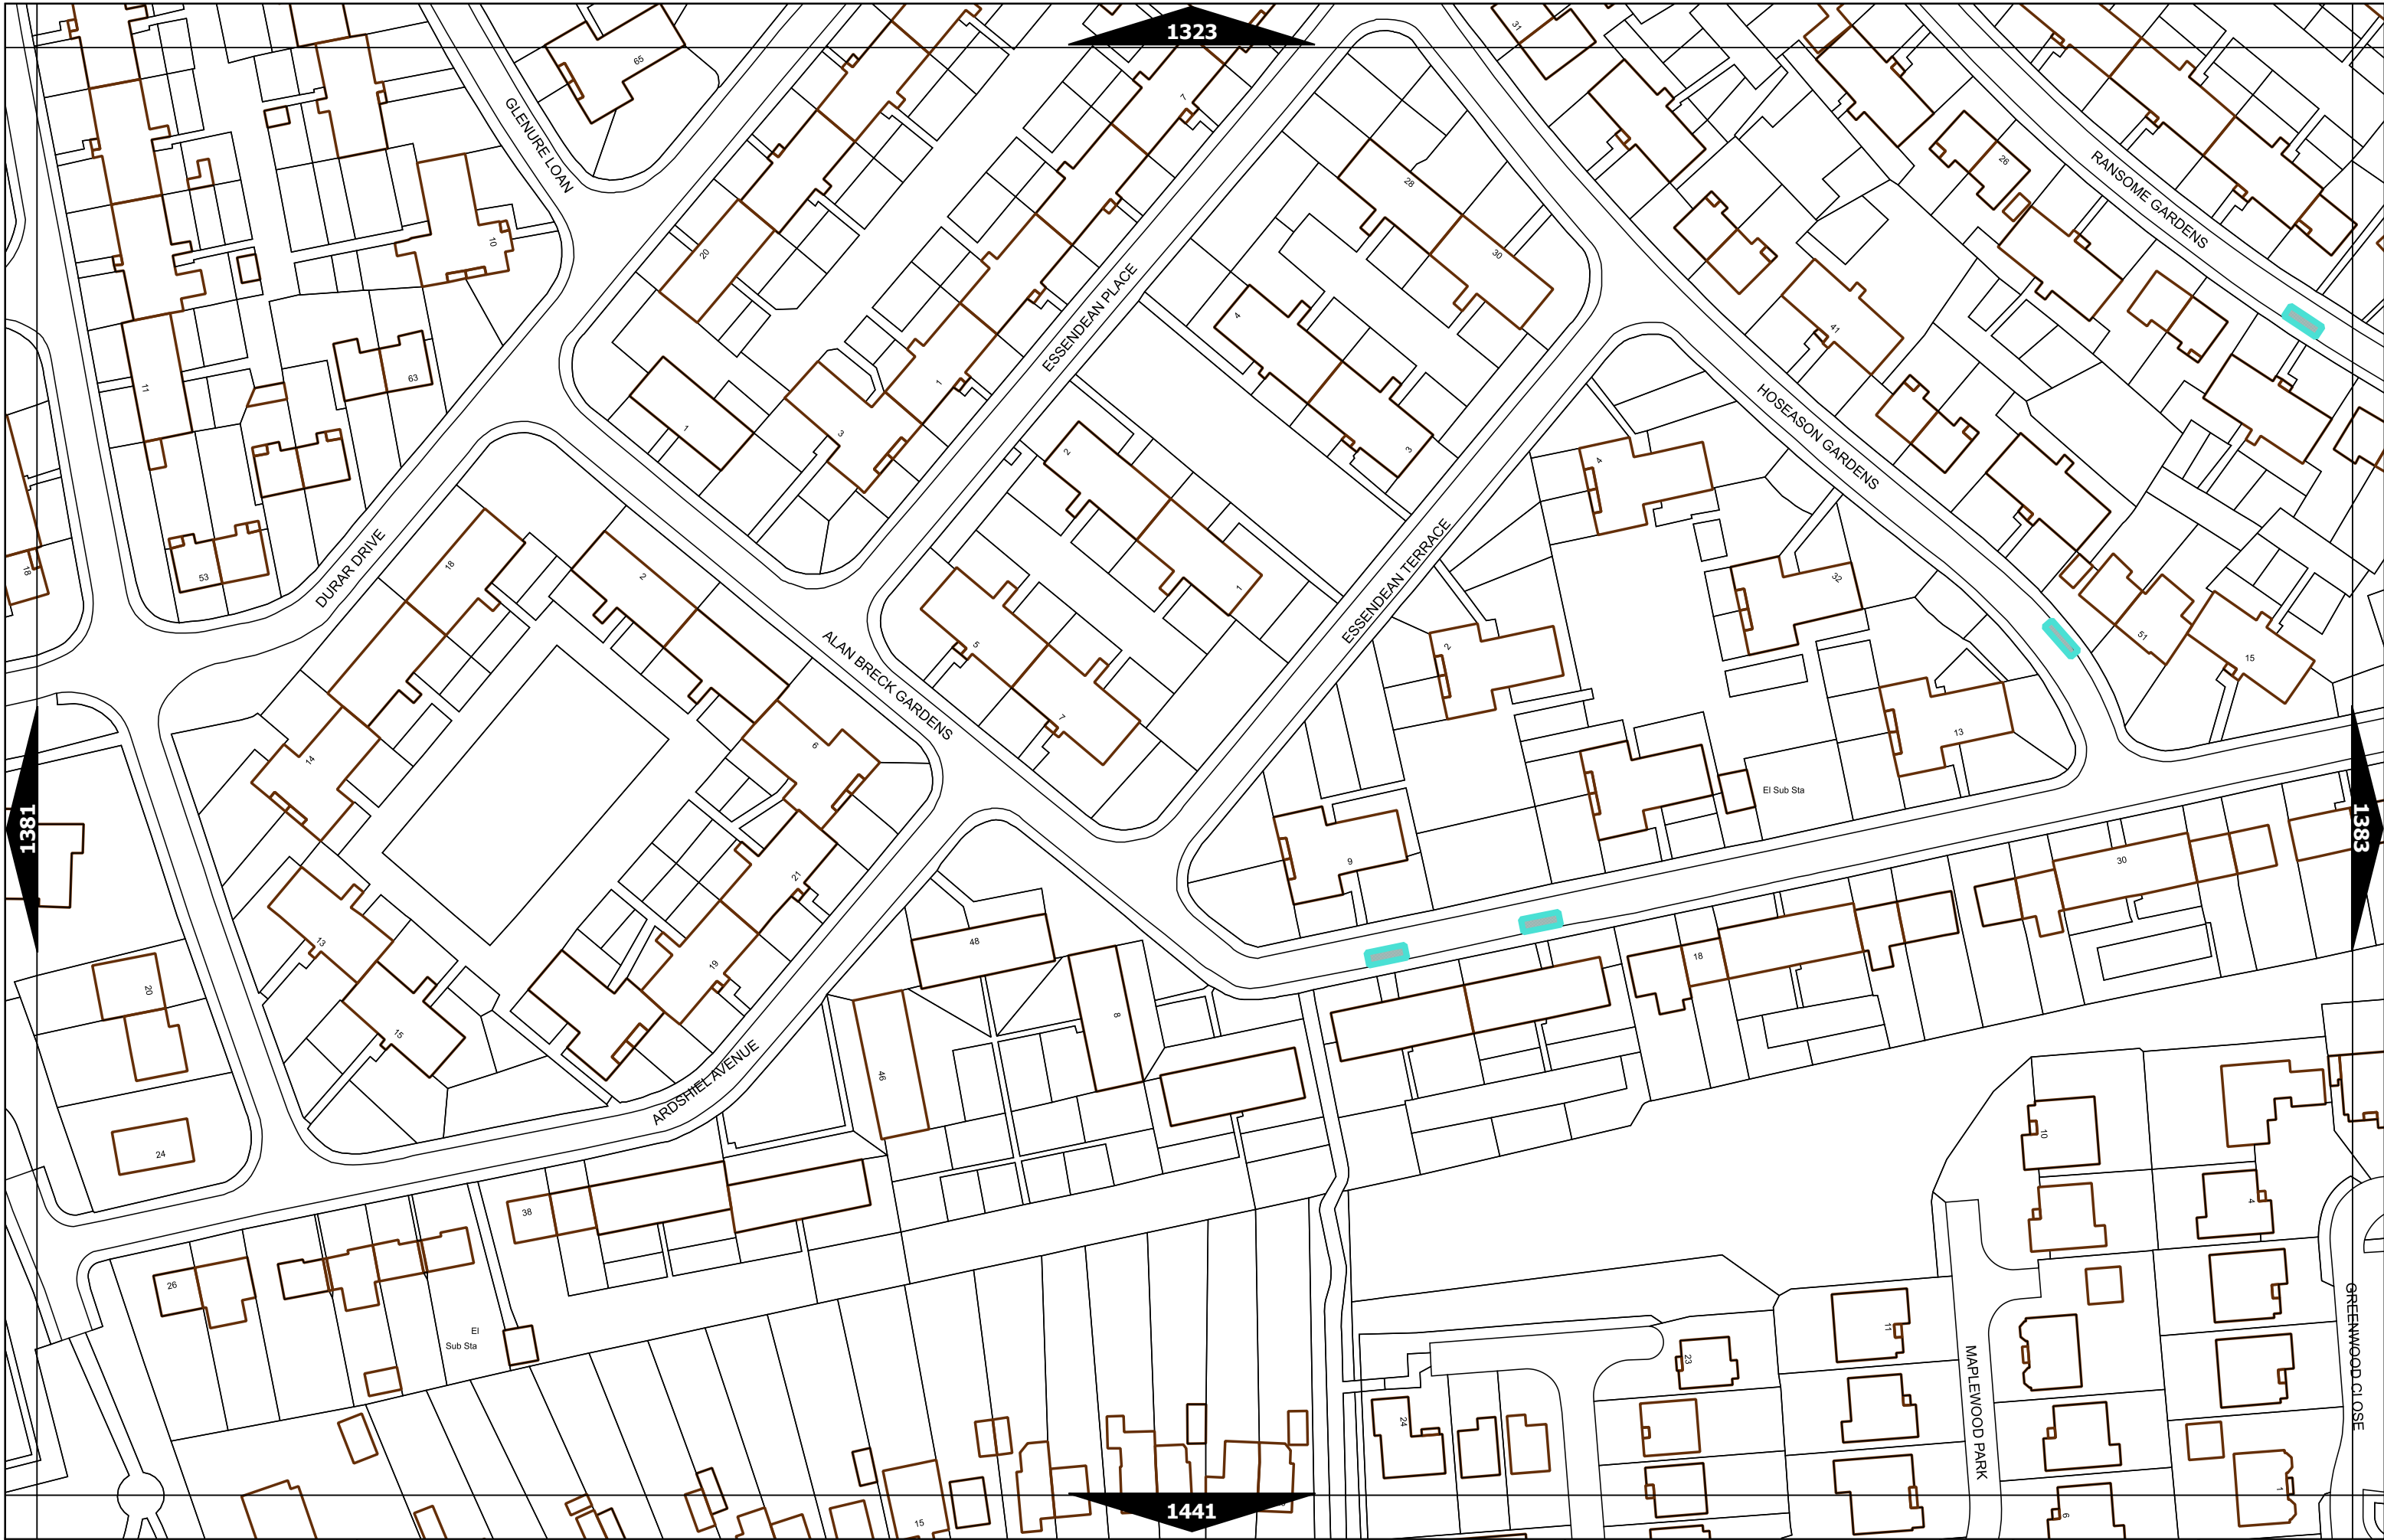

Scale at A3	1:1000
Effective Date	08-Apr-2024
Map Tile	630
Revision	4
Status	CONFIRMED

Scale at A3	1:1000
Effective Date	08-Apr-2024
Map Tile	683
Revision	4
Status	CONFIRMED

Scale at A3	1:1000
Effective Date	08-Apr-2024
Map Tile	684
Revision	4
Status	CONFIRMED

Scale at A3	1:1000
Effective Date	08-Apr-2024
Map Tile	743
Revision	3
Status	CONFIRMED

Scale at A3	1:1000
Effective Date	08-Apr-2024
Map Tile	808
Revision	6
Status	CONFIRMED

Scale at A3	1:1000
Effective Date	08-Apr-2024
Map Tile	925
Revision	2
Status	CONFIRMED

Scale at A3	1:1000
Effective Date	08-Apr-2024
Map Tile	1279
Revision	6
Status	CONFIRMED

Scale at A3	1:1000
Effective Date	08-Apr-2024
Map Tile	1346
Revision	2
Status	CONFIRMED

Scale at A3	1:1000
Effective Date	08-Apr-2024
Map Tile	1382
Revision	3
Status	CONFIRMED

Scale at A3	1:1000
Effective Date	08-Apr-2024
Map Tile	1383
Revision	3
Status	CONFIRMED

Scale at A3	1:1000
Effective Date	08-Apr-2024
Map Tile	1408
Revision	2
Status	CONFIRMED

Scale at A3	1:1000
Effective Date	08-Apr-2024
Map Tile	1453
Revision	5
Status	CONFIRMED