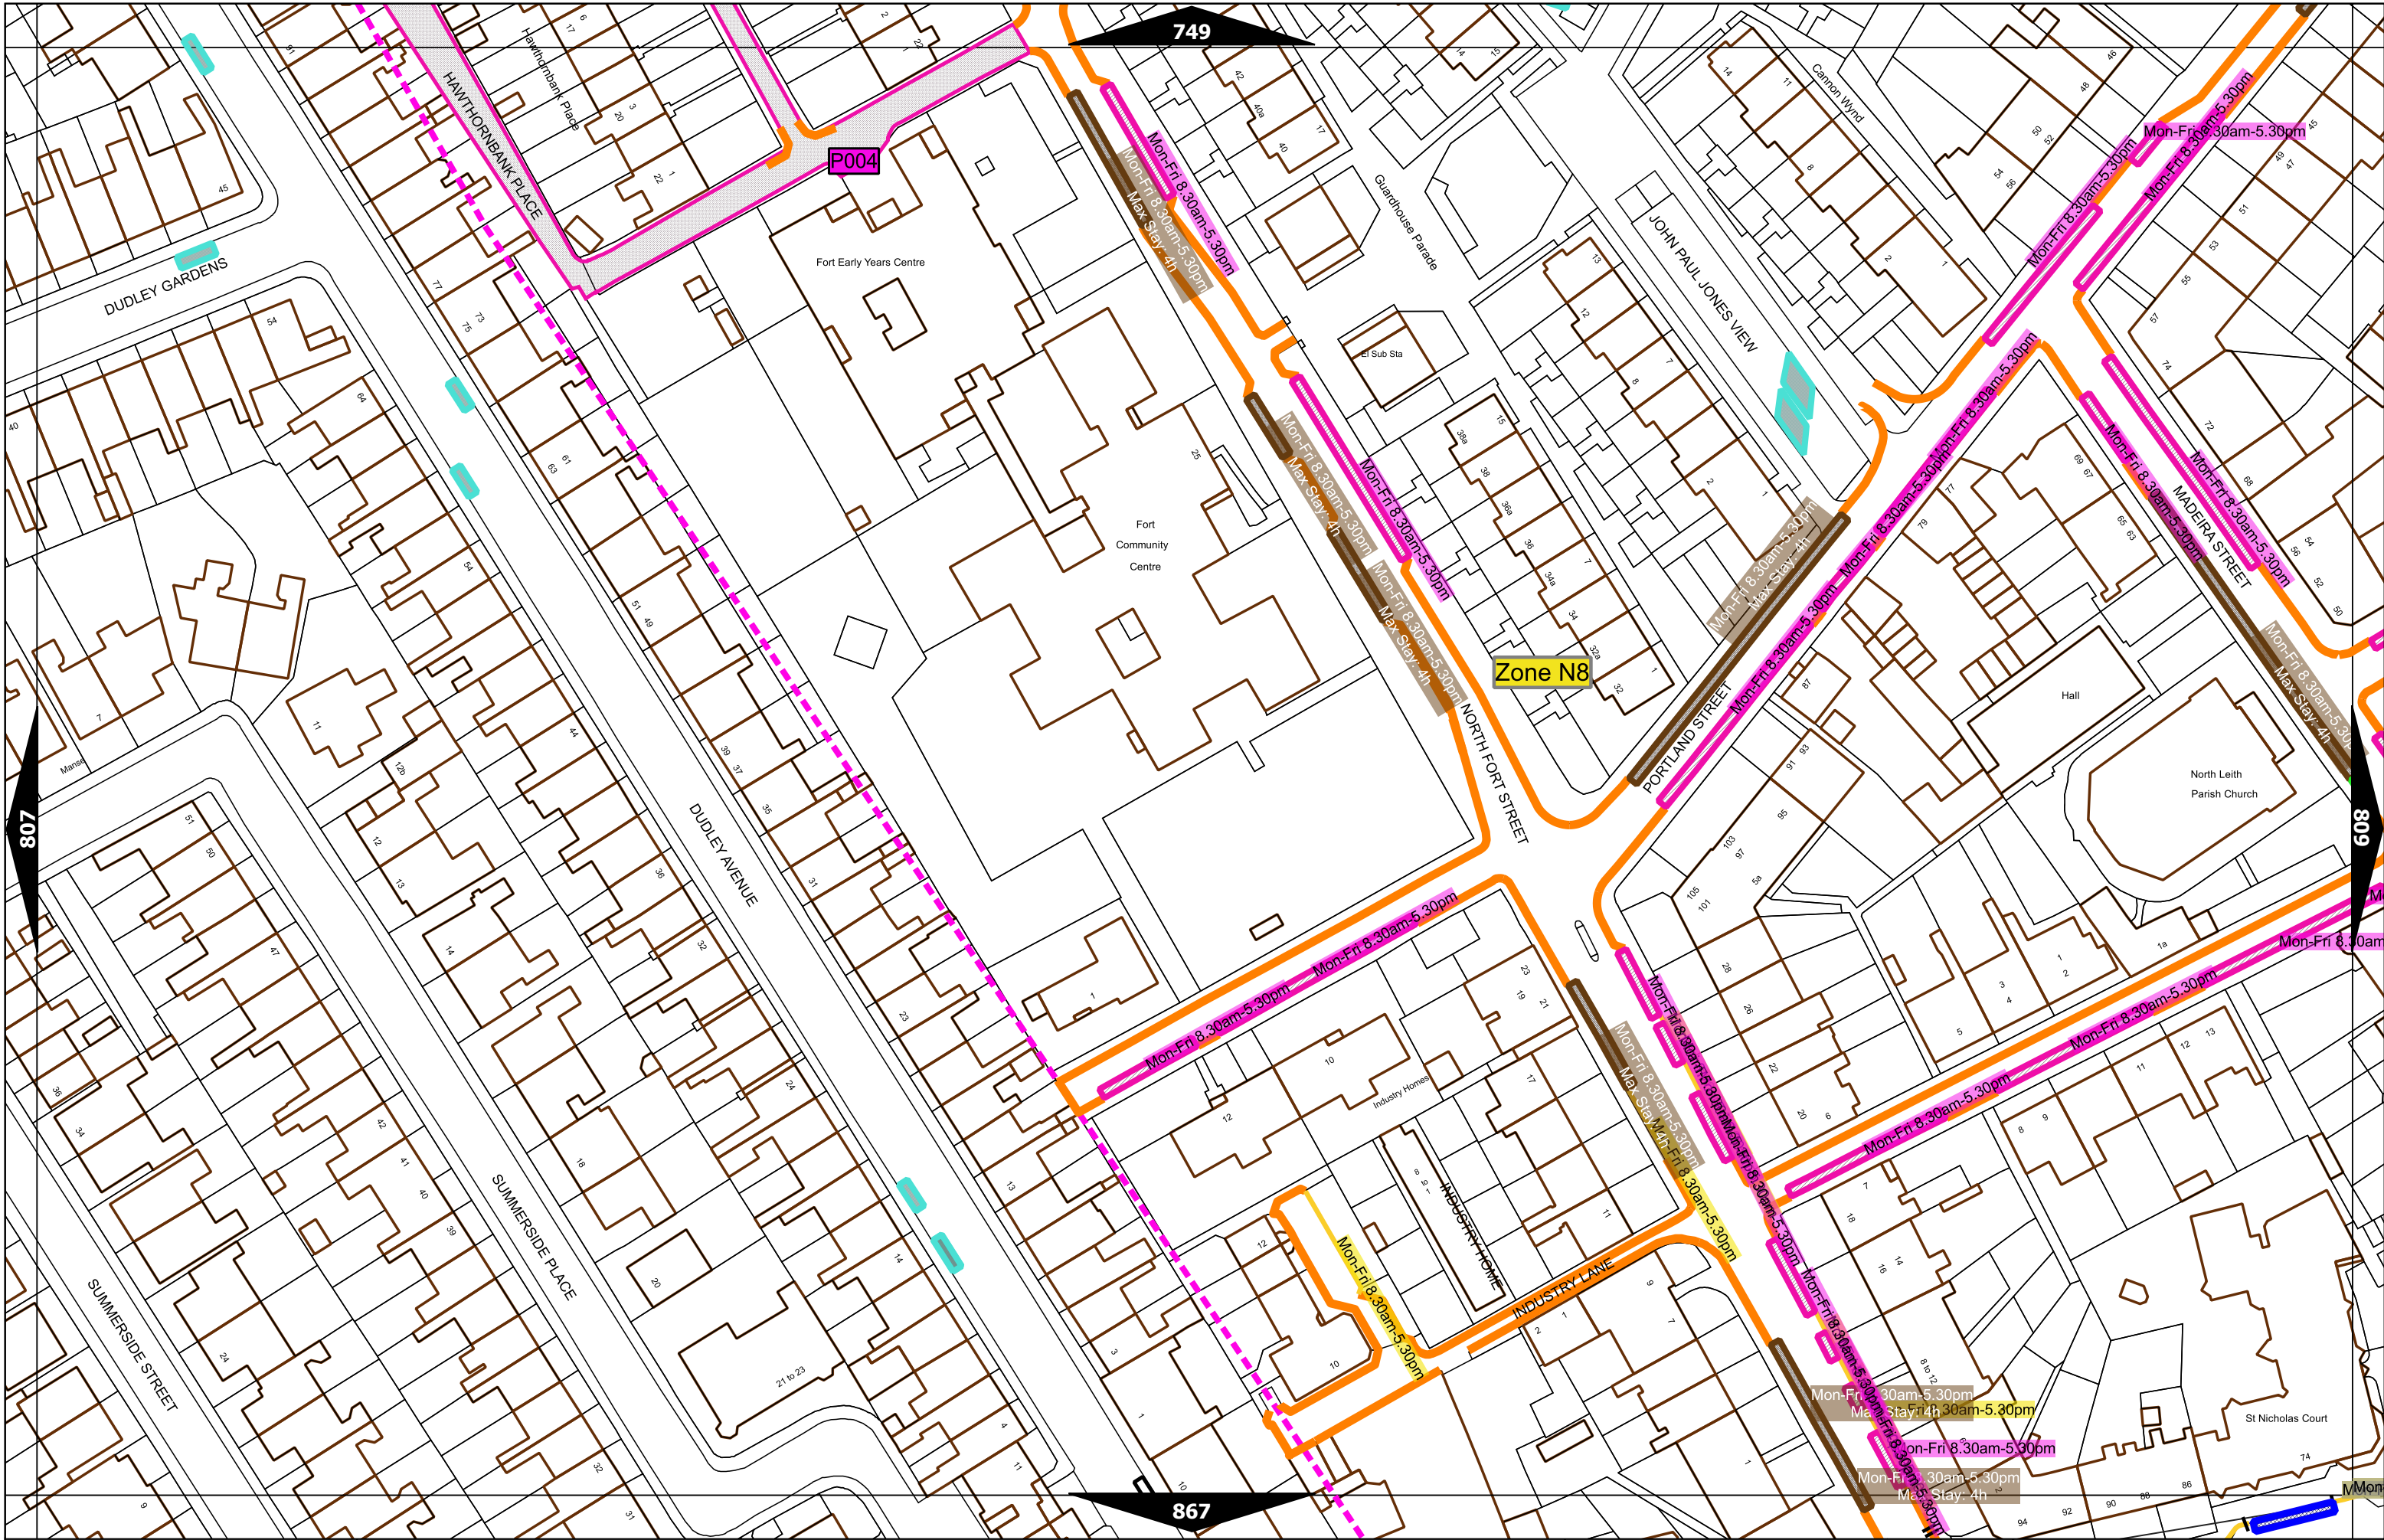

Scale at A3	1:1000
Effective Date	08-Apr-2024
Map Tile	630
Revision	4
Status	CONFIRMED

Scale at A3	1:1000
Effective Date	08-Apr-2024
Map Tile	683
Revision	4
Status	CONFIRMED

Scale at A3	1:1000
Effective Date	08-Apr-2024
Map Tile	684
Revision	4
Status	CONFIRMED

Scale at A3	1:1000
Effective Date	08-Apr-2024
Map Tile	743
Revision	3
Status	CONFIRMED

Scale at A3	1:1000
Effective Date	08-Apr-2024
Map Tile	808
Revision	6
Status	CONFIRMED

Scale at A3	1:1000
Effective Date	08-Apr-2024
Map Tile	925
Revision	2
Status	CONFIRMED

Scale at A3	1:1000
Effective Date	08-Apr-2024
Map Tile	1279
Revision	6
Status	CONFIRMED

Scale at A3	1:1000
Effective Date	08-Apr-2024
Map Tile	1346
Revision	2
Status	CONFIRMED

Scale at A3	1:1000
Effective Date	08-Apr-2024
Map Tile	1382
Revision	3
Status	CONFIRMED

Scale at A3	1:1000
Effective Date	08-Apr-2024
Map Tile	1383
Revision	3
Status	CONFIRMED

Scale at A3	1:1000
Effective Date	08-Apr-2024
Map Tile	1408
Revision	2
Status	CONFIRMED

Scale at A3	1:1000
Effective Date	08-Apr-2024
Map Tile	1453
Revision	5
Status	CONFIRMED