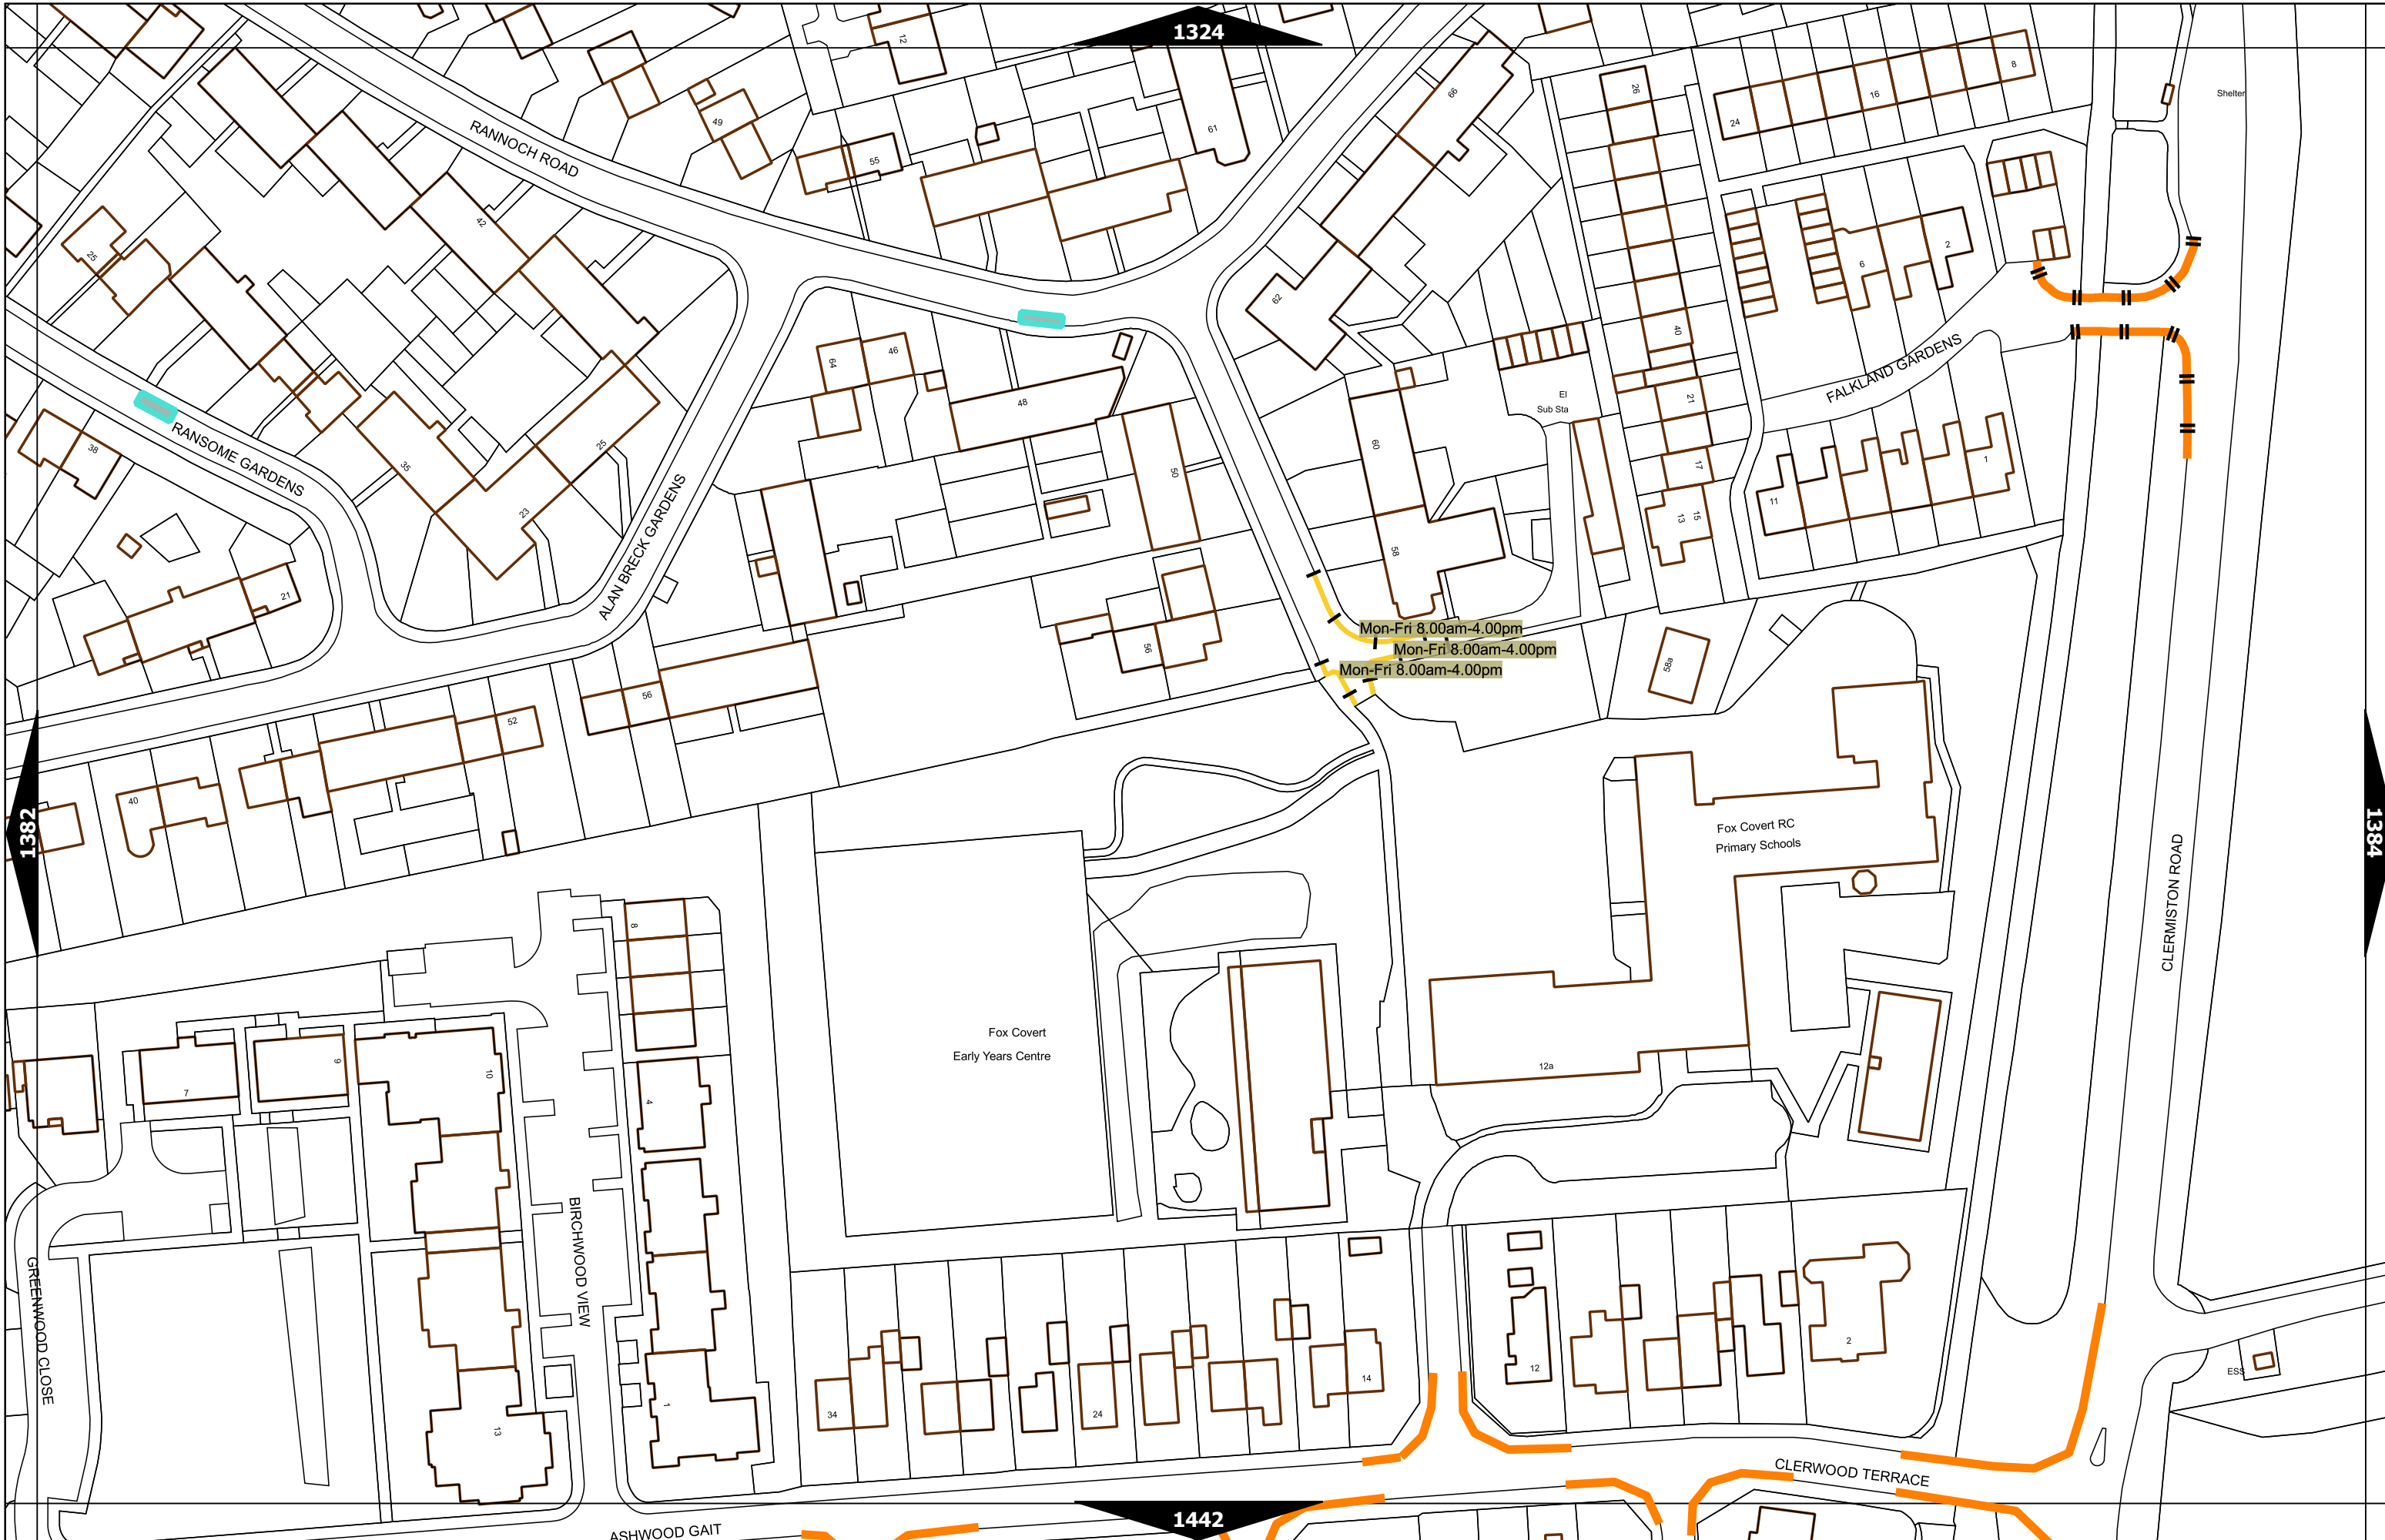

Scale at A3	1:1000
Effective Date	08-Apr-2024
Map Tile	630
Revision	4
Status	CONFIRMED

Scale at A3	1:1000
Effective Date	08-Apr-2024
Map Tile	683
Revision	4
Status	CONFIRMED

Scale at A3	1:1000
Effective Date	08-Apr-2024
Map Tile	684
Revision	4
Status	CONFIRMED

Scale at A3	1:1000
Effective Date	08-Apr-2024
Map Tile	743
Revision	3
Status	CONFIRMED

Scale at A3	1:1000
Effective Date	08-Apr-2024
Map Tile	808
Revision	6
Status	CONFIRMED

Scale at A3	1:1000
Effective Date	08-Apr-2024
Map Tile	925
Revision	2
Status	CONFIRMED

Scale at A3	1:1000
Effective Date	08-Apr-2024
Map Tile	1279
Revision	6
Status	CONFIRMED

Scale at A3	1:1000
Effective Date	08-Apr-2024
Map Tile	1346
Revision	2
Status	CONFIRMED

Scale at A3	1:1000
Effective Date	08-Apr-2024
Map Tile	1382
Revision	3
Status	CONFIRMED

Scale at A3	1:1000
Effective Date	08-Apr-2024
Map Tile	1383
Revision	3
Status	CONFIRMED

Scale at A3	1:1000
Effective Date	08-Apr-2024
Map Tile	1408
Revision	2
Status	CONFIRMED

Scale at A3	1:1000
Effective Date	08-Apr-2024
Map Tile	1453
Revision	5
Status	CONFIRMED