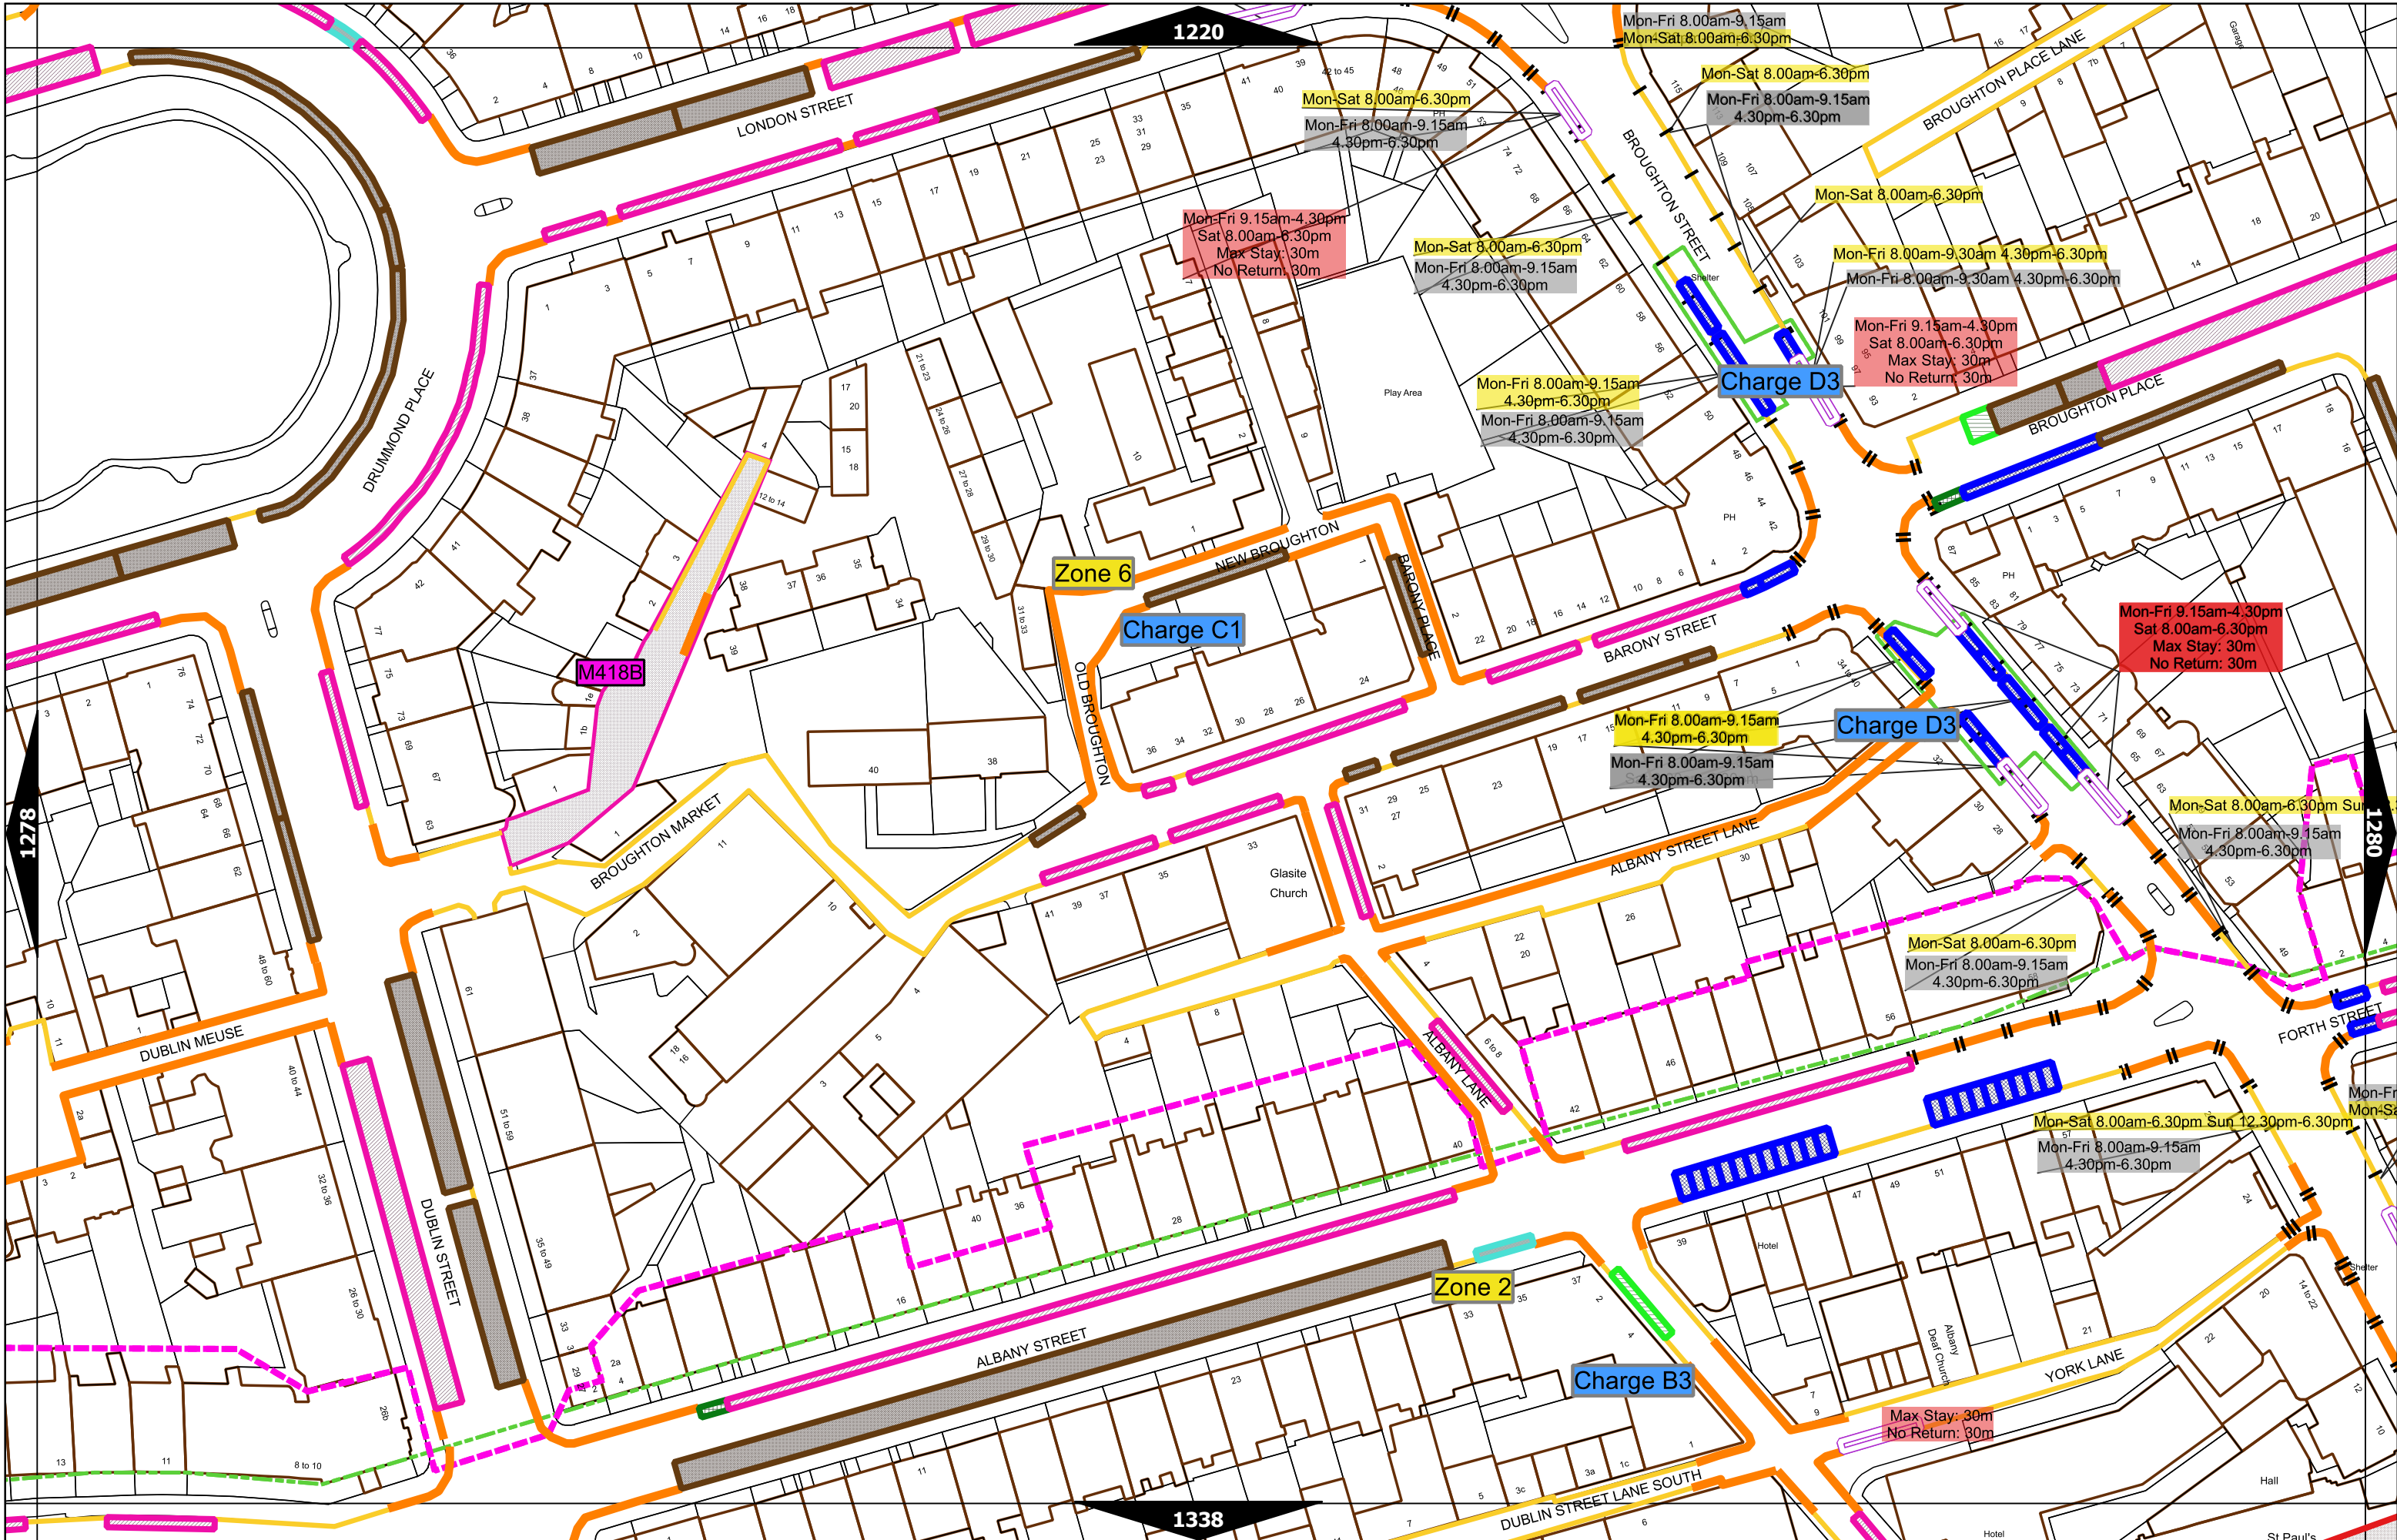

Scale at A3	1:1000
Effective Date	08-Apr-2024
Map Tile	630
Revision	4
Status	CONFIRMED

Scale at A3	1:1000
Effective Date	08-Apr-2024
Map Tile	683
Revision	4
Status	CONFIRMED

Scale at A3	1:1000
Effective Date	08-Apr-2024
Map Tile	684
Revision	4
Status	CONFIRMED

Scale at A3	1:1000
Effective Date	08-Apr-2024
Map Tile	743
Revision	3
Status	CONFIRMED

Scale at A3	1:1000
Effective Date	08-Apr-2024
Map Tile	808
Revision	6
Status	CONFIRMED

Scale at A3	1:1000
Effective Date	08-Apr-2024
Map Tile	925
Revision	2
Status	CONFIRMED

Scale at A3	1:1000
Effective Date	08-Apr-2024
Map Tile	1279
Revision	6
Status	CONFIRMED

Scale at A3	1:1000
Effective Date	08-Apr-2024
Map Tile	1346
Revision	2
Status	CONFIRMED

Scale at A3	1:1000
Effective Date	08-Apr-2024
Map Tile	1382
Revision	3
Status	CONFIRMED

Scale at A3	1:1000
Effective Date	08-Apr-2024
Map Tile	1383
Revision	3
Status	CONFIRMED

Scale at A3	1:1000
Effective Date	08-Apr-2024
Map Tile	1408
Revision	2
Status	CONFIRMED

Scale at A3	1:1000
Effective Date	08-Apr-2024
Map Tile	1453
Revision	5
Status	CONFIRMED