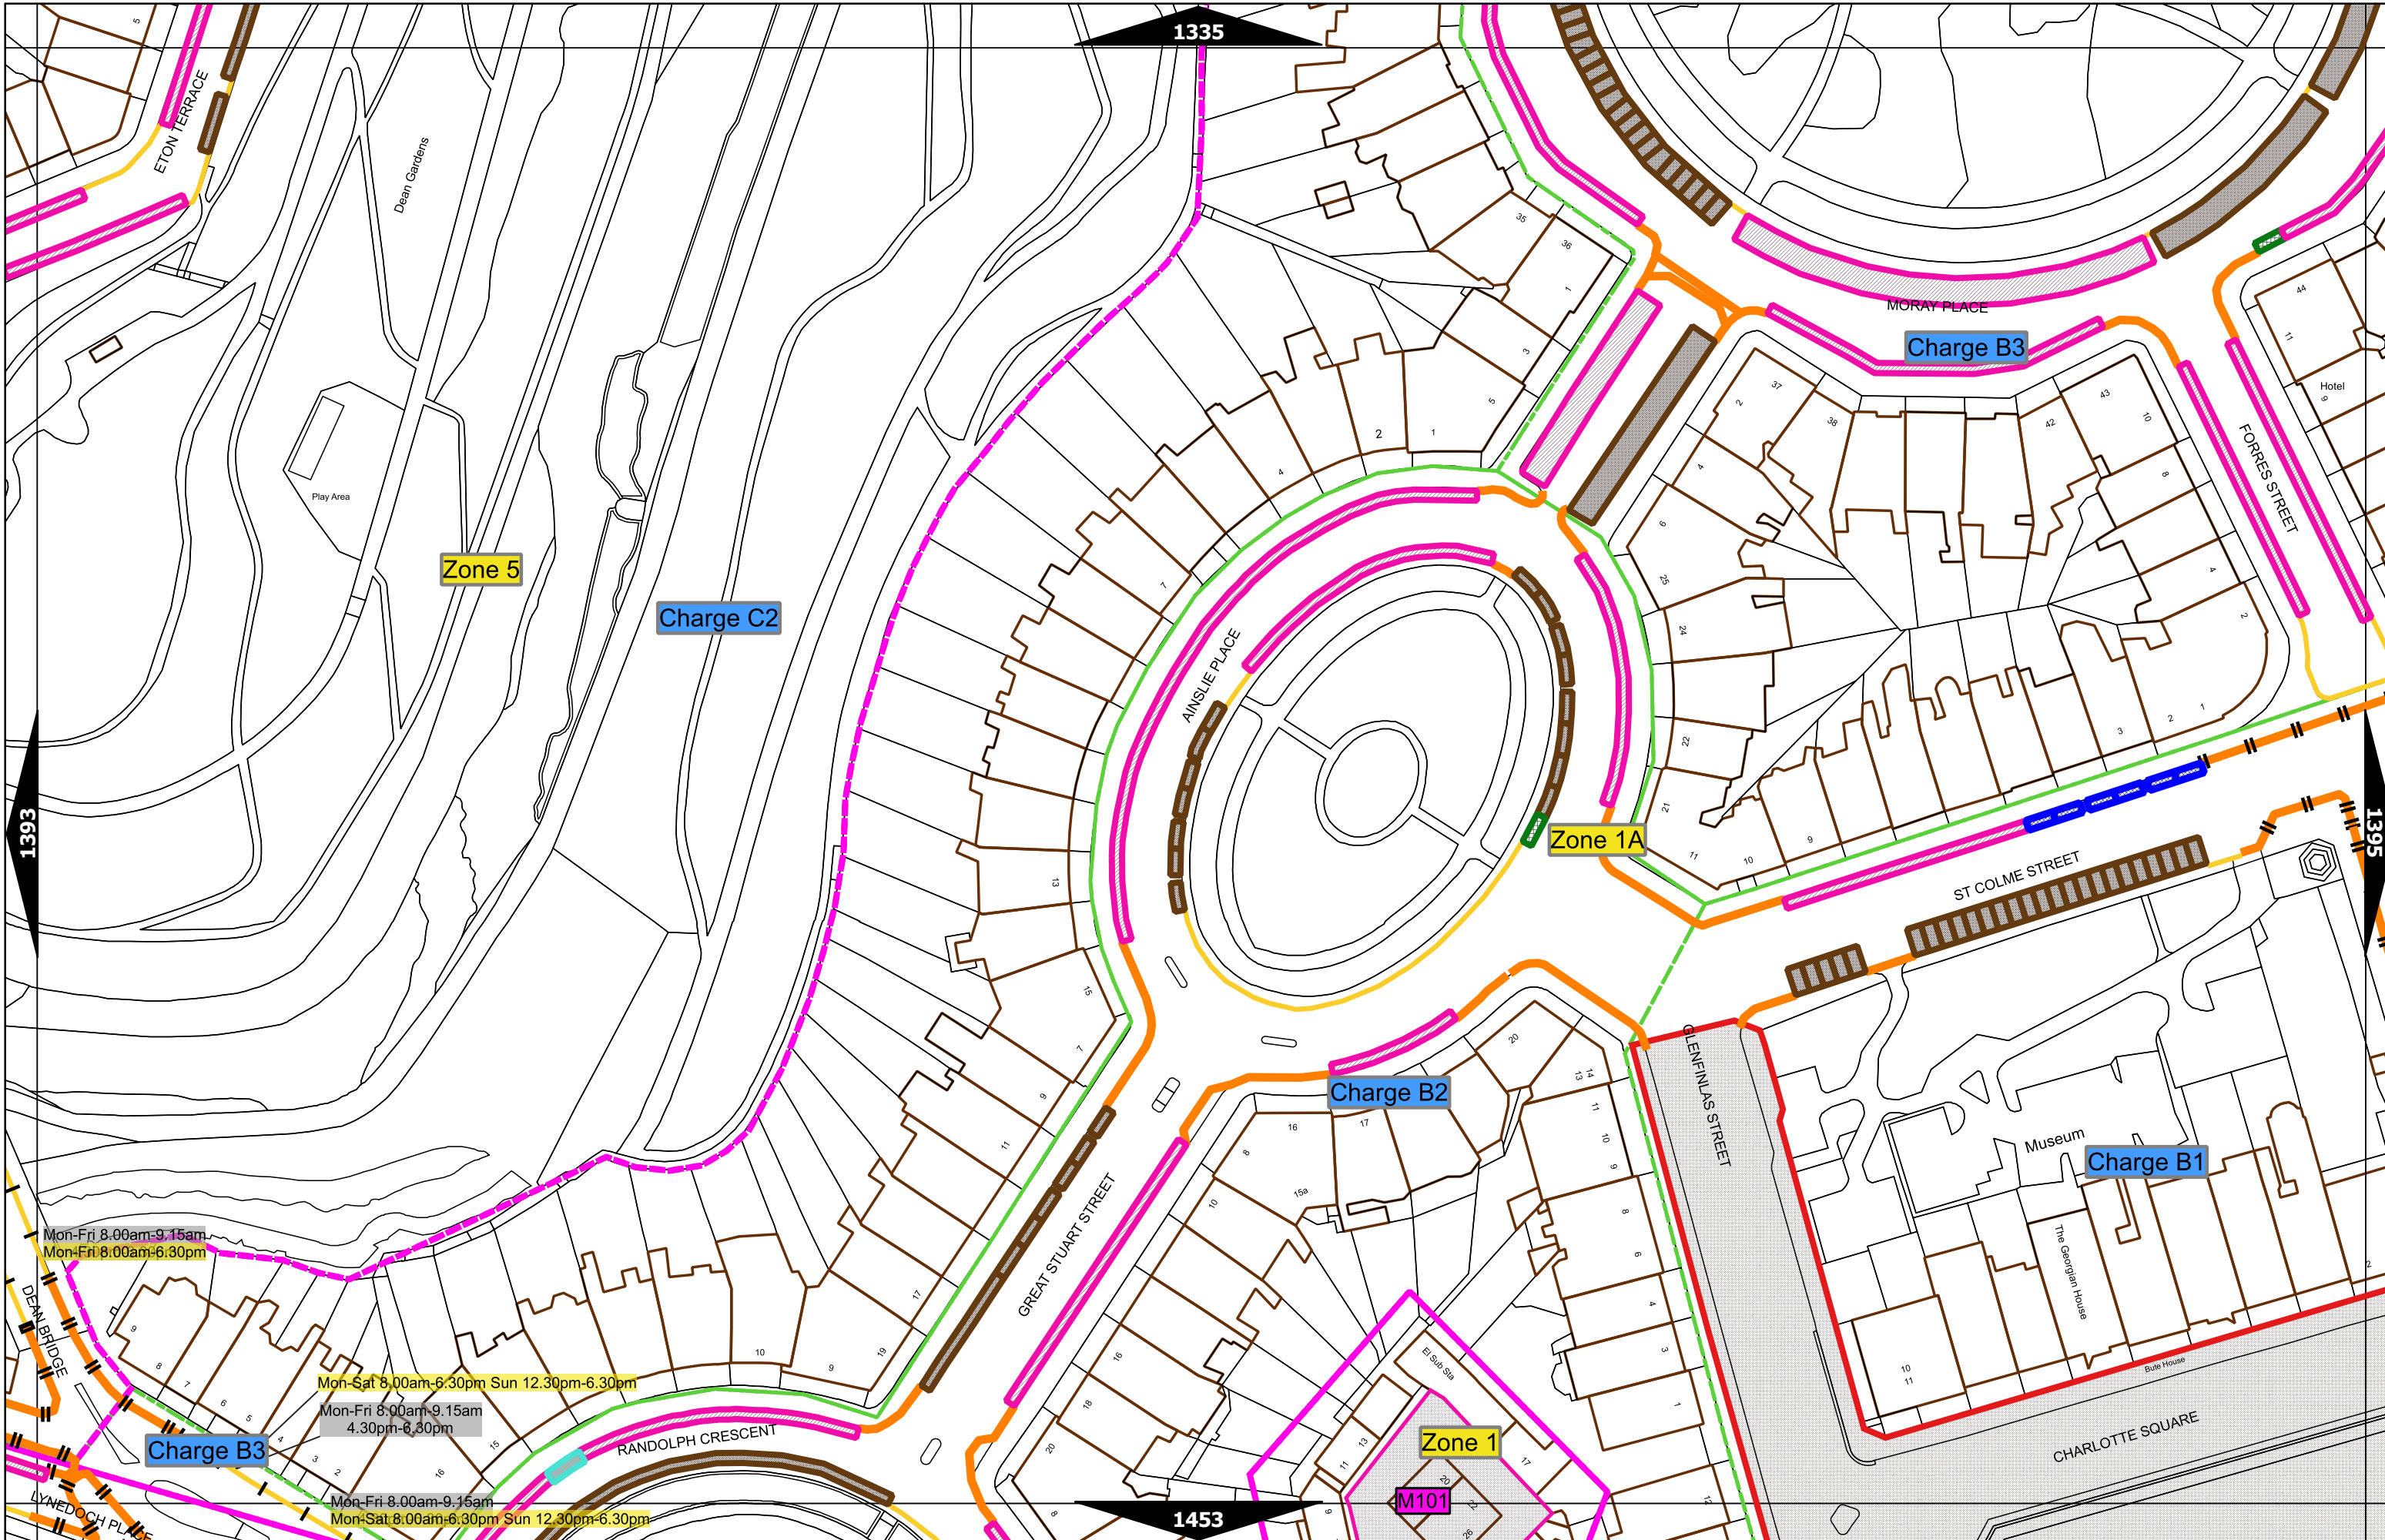

Scale at A3	1:1000
Effective Date	08-Apr-2024
Map Tile	630
Revision	4
Status	CONFIRMED

Scale at A3	1:1000
Effective Date	08-Apr-2024
Map Tile	683
Revision	4
Status	CONFIRMED

Scale at A3	1:1000
Effective Date	08-Apr-2024
Map Tile	684
Revision	4
Status	CONFIRMED

Scale at A3	1:1000
Effective Date	08-Apr-2024
Map Tile	743
Revision	3
Status	CONFIRMED

Scale at A3	1:1000
Effective Date	08-Apr-2024
Map Tile	808
Revision	6
Status	CONFIRMED

Scale at A3	1:1000
Effective Date	08-Apr-2024
Map Tile	925
Revision	2
Status	CONFIRMED

Scale at A3	1:1000
Effective Date	08-Apr-2024
Map Tile	1279
Revision	6
Status	CONFIRMED

Scale at A3	1:1000
Effective Date	08-Apr-2024
Map Tile	1346
Revision	2
Status	CONFIRMED

Scale at A3	1:1000
Effective Date	08-Apr-2024
Map Tile	1382
Revision	3
Status	CONFIRMED

Scale at A3	1:1000
Effective Date	08-Apr-2024
Map Tile	1383
Revision	3
Status	CONFIRMED

Scale at A3	1:1000
Effective Date	08-Apr-2024
Map Tile	1408
Revision	2
Status	CONFIRMED

Scale at A3	1:1000
Effective Date	08-Apr-2024
Map Tile	1453
Revision	5
Status	CONFIRMED