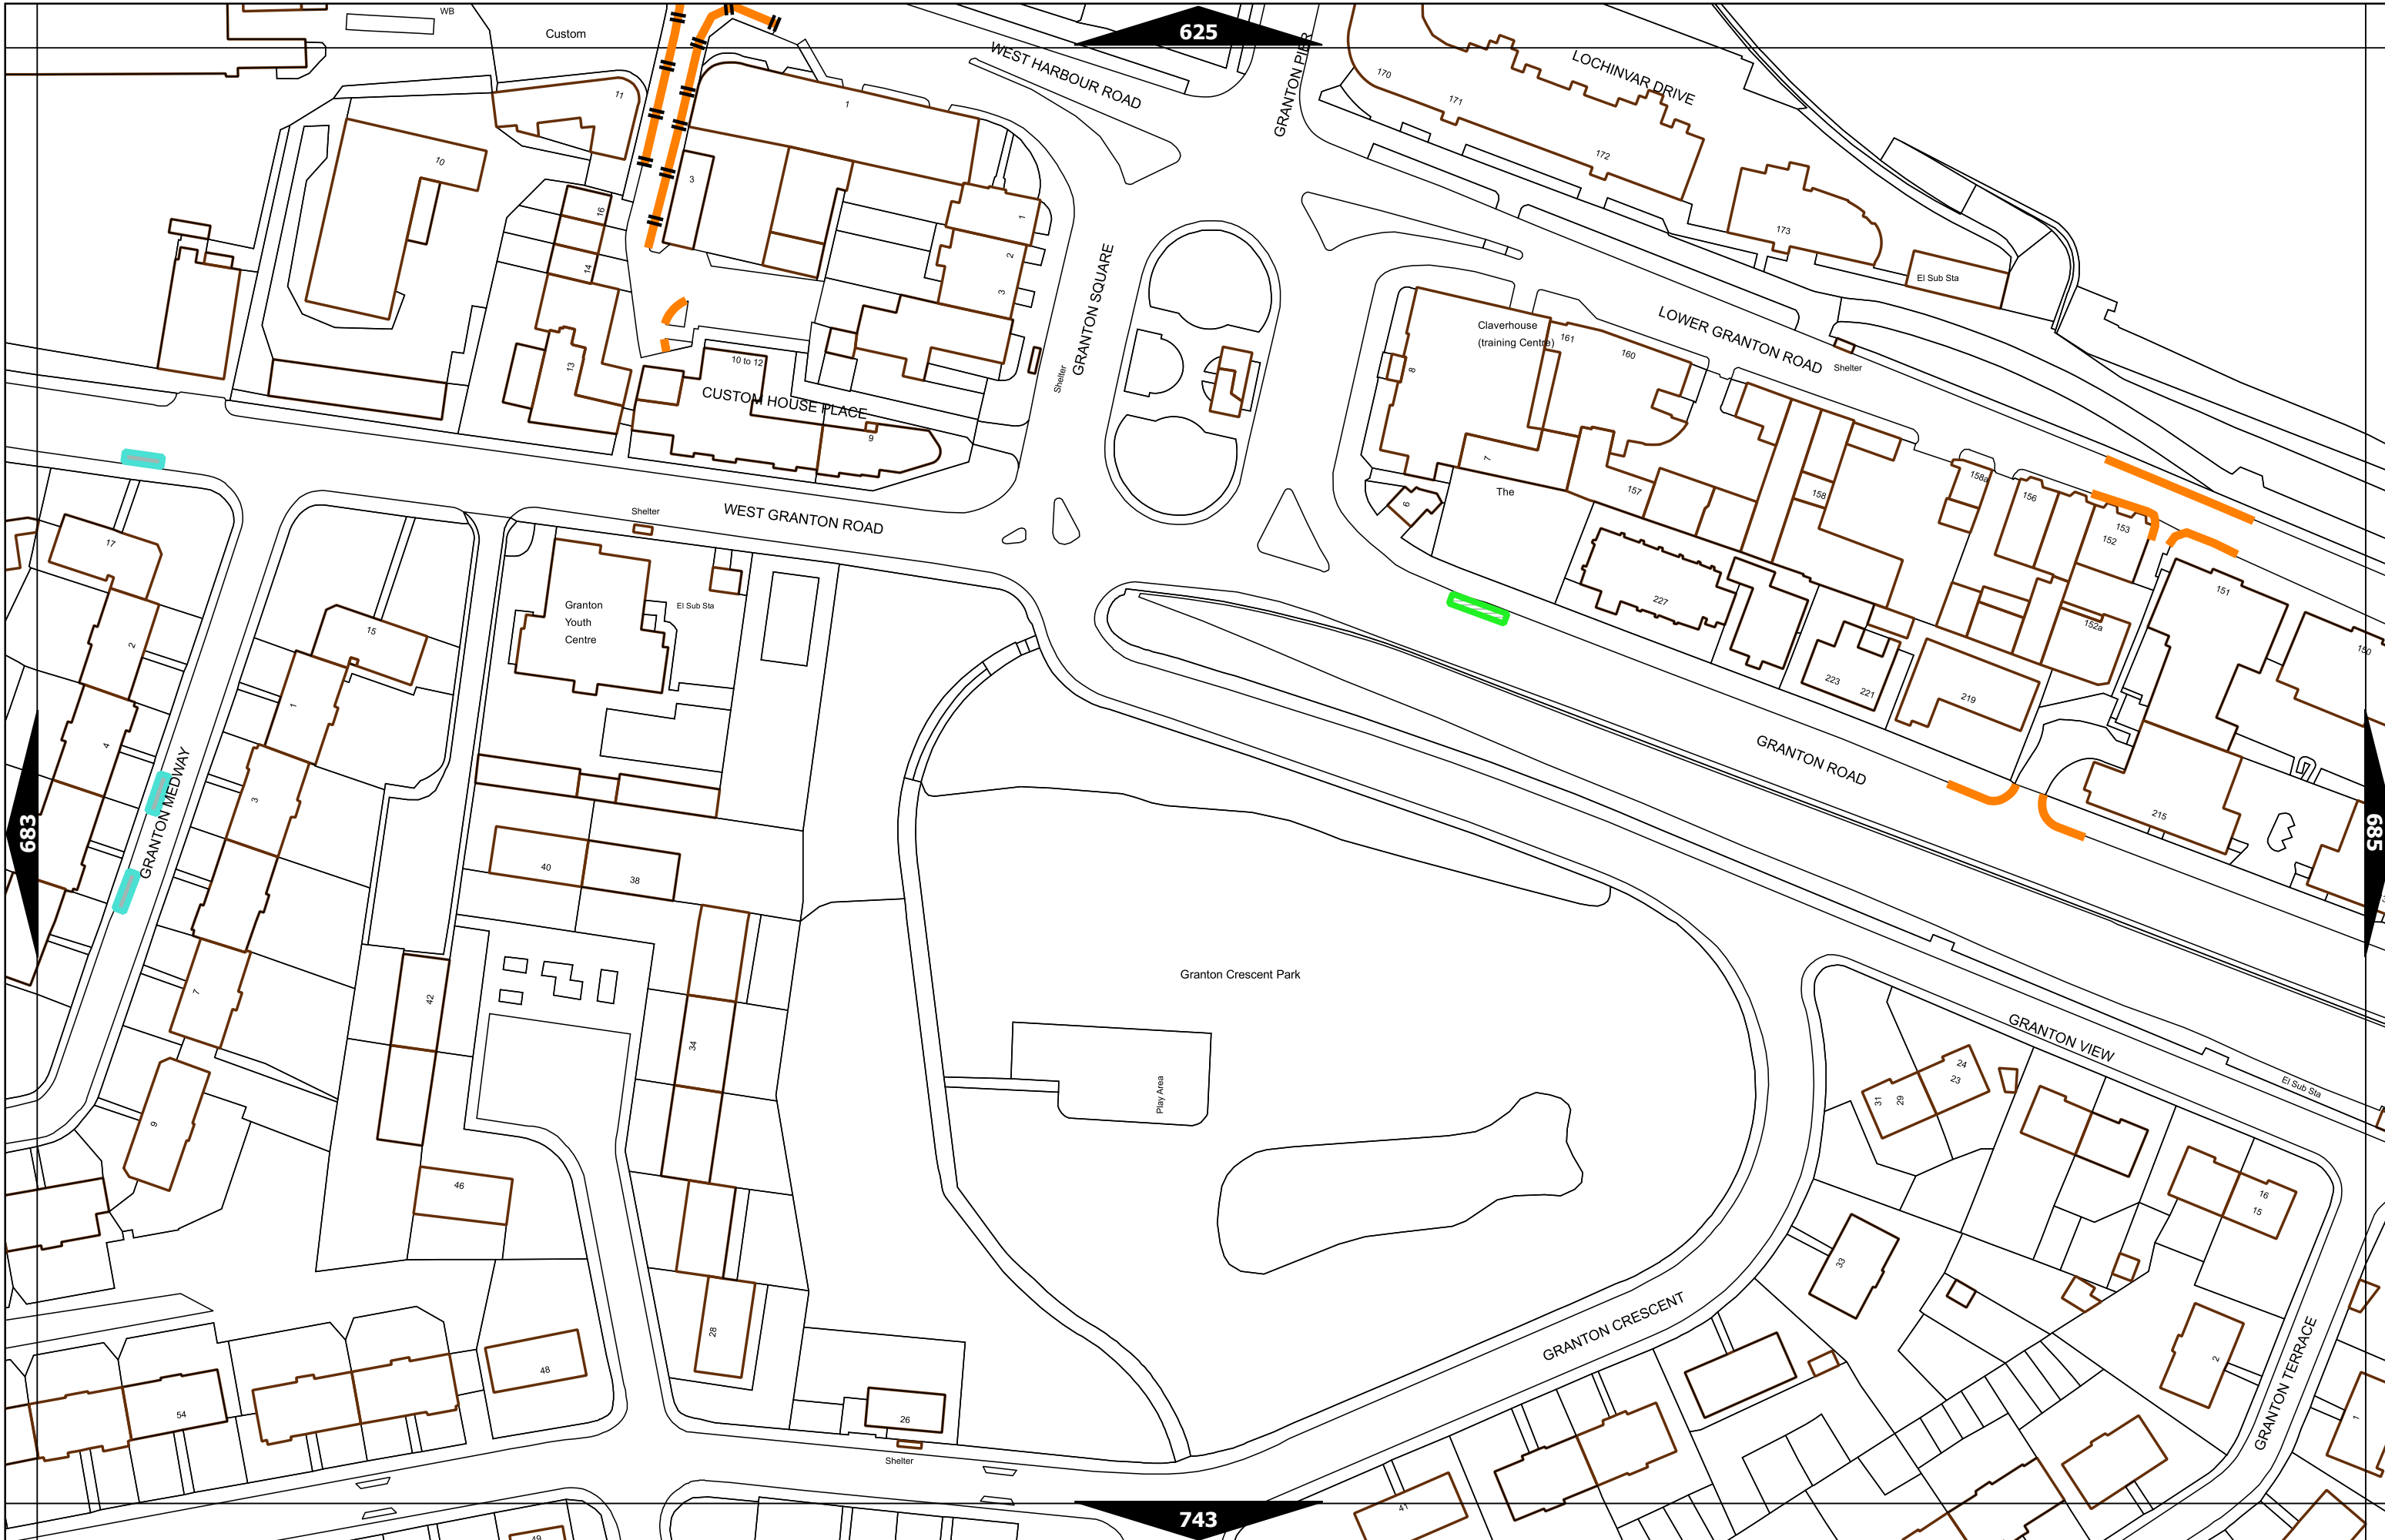

Scale at A3	1:1000
Effective Date	08-Apr-2024
Map Tile	630
Revision	4
Status	CONFIRMED

Scale at A3	1:1000
Effective Date	08-Apr-2024
Map Tile	683
Revision	4
Status	CONFIRMED

Scale at A3	1:1000
Effective Date	08-Apr-2024
Map Tile	684
Revision	4
Status	CONFIRMED

Scale at A3	1:1000
Effective Date	08-Apr-2024
Map Tile	743
Revision	3
Status	CONFIRMED

Scale at A3	1:1000
Effective Date	08-Apr-2024
Map Tile	808
Revision	6
Status	CONFIRMED

Scale at A3	1:1000
Effective Date	08-Apr-2024
Map Tile	925
Revision	2
Status	CONFIRMED

Scale at A3	1:1000
Effective Date	08-Apr-2024
Map Tile	1279
Revision	6
Status	CONFIRMED

Scale at A3	1:1000
Effective Date	08-Apr-2024
Map Tile	1346
Revision	2
Status	CONFIRMED

Scale at A3	1:1000
Effective Date	08-Apr-2024
Map Tile	1382
Revision	3
Status	CONFIRMED

Scale at A3	1:1000
Effective Date	08-Apr-2024
Map Tile	1383
Revision	3
Status	CONFIRMED

Scale at A3	1:1000
Effective Date	08-Apr-2024
Map Tile	1408
Revision	2
Status	CONFIRMED

Scale at A3	1:1000
Effective Date	08-Apr-2024
Map Tile	1453
Revision	5
Status	CONFIRMED