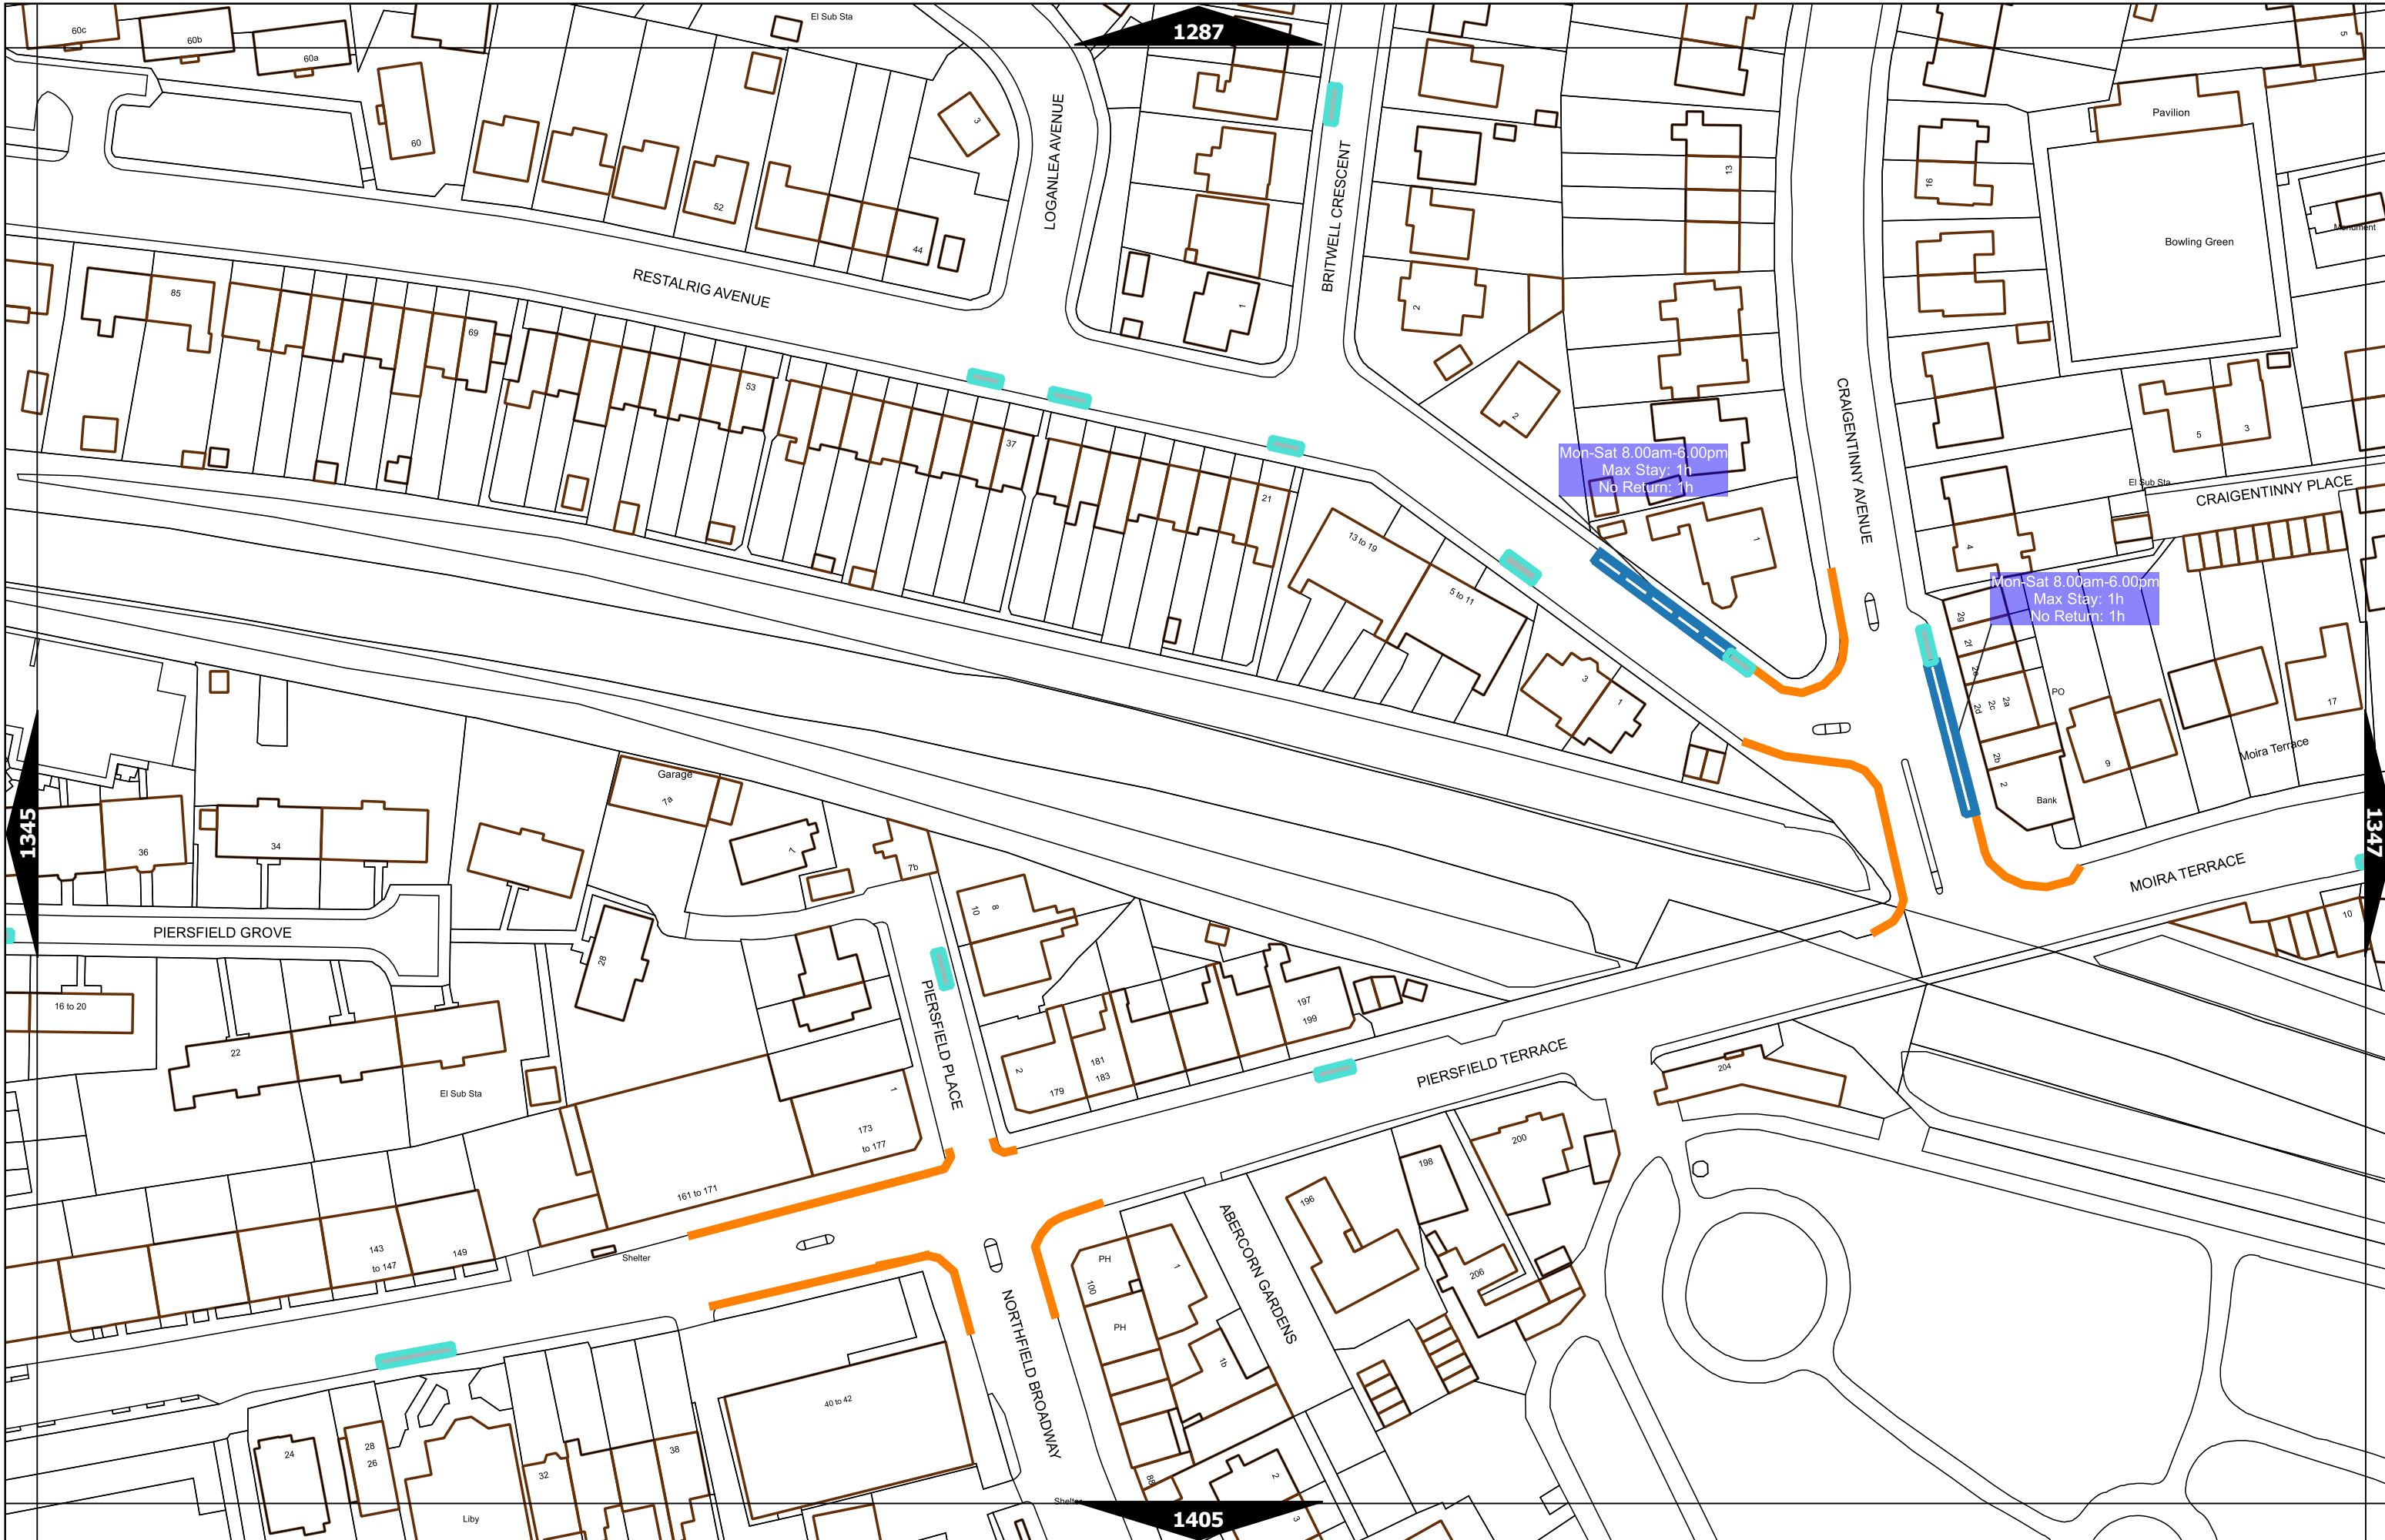

Scale at A3	1:1000
Effective Date	08-Apr-2024
Map Tile	630
Revision	4
Status	CONFIRMED

Scale at A3	1:1000
Effective Date	08-Apr-2024
Map Tile	683
Revision	4
Status	CONFIRMED

Scale at A3	1:1000
Effective Date	08-Apr-2024
Map Tile	684
Revision	4
Status	CONFIRMED

Scale at A3	1:1000
Effective Date	08-Apr-2024
Map Tile	743
Revision	3
Status	CONFIRMED

Scale at A3	1:1000
Effective Date	08-Apr-2024
Map Tile	808
Revision	6
Status	CONFIRMED

Scale at A3	1:1000
Effective Date	08-Apr-2024
Map Tile	925
Revision	2
Status	CONFIRMED

Scale at A3	1:1000
Effective Date	08-Apr-2024
Map Tile	1279
Revision	6
Status	CONFIRMED

Scale at A3	1:1000
Effective Date	08-Apr-2024
Map Tile	1346
Revision	2
Status	CONFIRMED

Scale at A3	1:1000
Effective Date	08-Apr-2024
Map Tile	1382
Revision	3
Status	CONFIRMED

Scale at A3	1:1000
Effective Date	08-Apr-2024
Map Tile	1383
Revision	3
Status	CONFIRMED

Scale at A3	1:1000
Effective Date	08-Apr-2024
Map Tile	1408
Revision	2
Status	CONFIRMED

Scale at A3	1:1000
Effective Date	08-Apr-2024
Map Tile	1453
Revision	5
Status	CONFIRMED