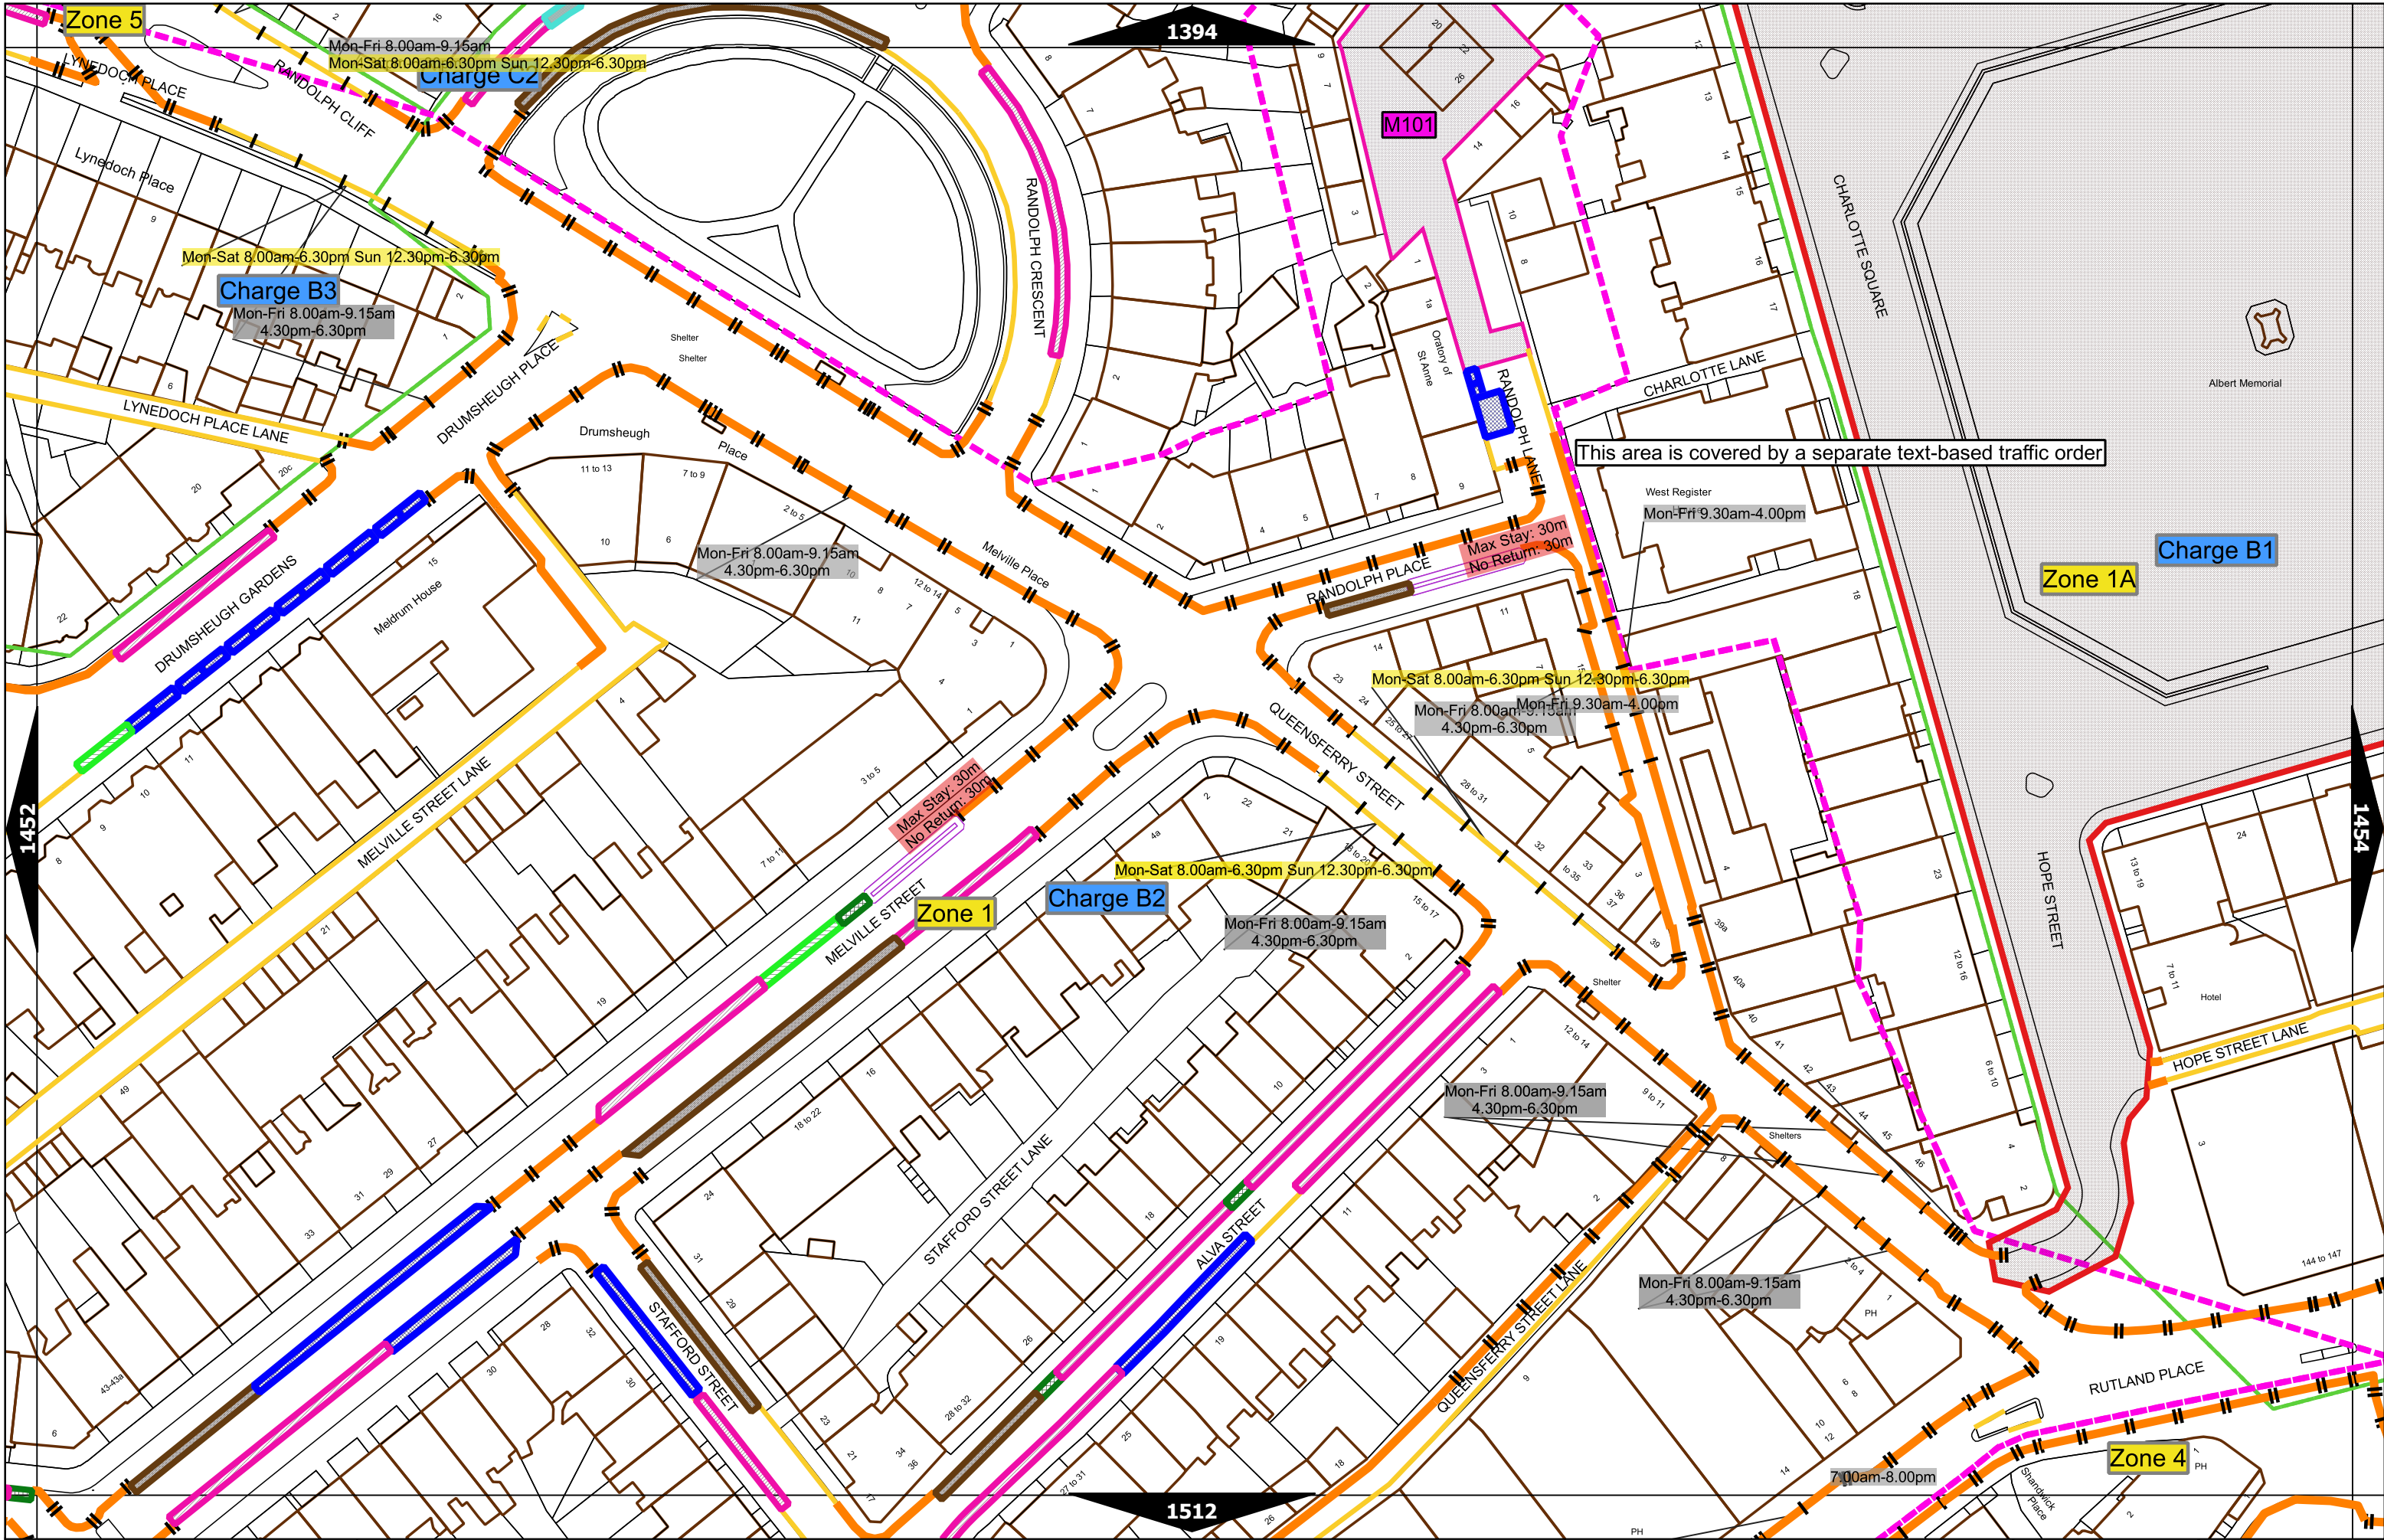

Scale at A3	1:1000
Effective Date	08-Apr-2024
Map Tile	743
Revision	3
Status	CONFIRMED

Scale at A3	1:1000
Effective Date	08-Apr-2024
Map Tile	808
Revision	6
Status	CONFIRMED

Scale at A3	1:1000
Effective Date	08-Apr-2024
Map Tile	925
Revision	2
Status	CONFIRMED

Scale at A3	1:1000
Effective Date	08-Apr-2024
Map Tile	1279
Revision	6
Status	CONFIRMED

Scale at A3	1:1000
Effective Date	08-Apr-2024
Map Tile	1346
Revision	2
Status	CONFIRMED

Scale at A3	1:1000
Effective Date	08-Apr-2024
Map Tile	1382
Revision	3
Status	CONFIRMED

Scale at A3	1:1000
Effective Date	08-Apr-2024
Map Tile	1383
Revision	3
Status	CONFIRMED

Scale at A3	1:1000
Effective Date	08-Apr-2024
Map Tile	1408
Revision	2
Status	CONFIRMED

Scale at A3	1:1000
Effective Date	08-Apr-2024
Map Tile	1453
Revision	5
Status	CONFIRMED