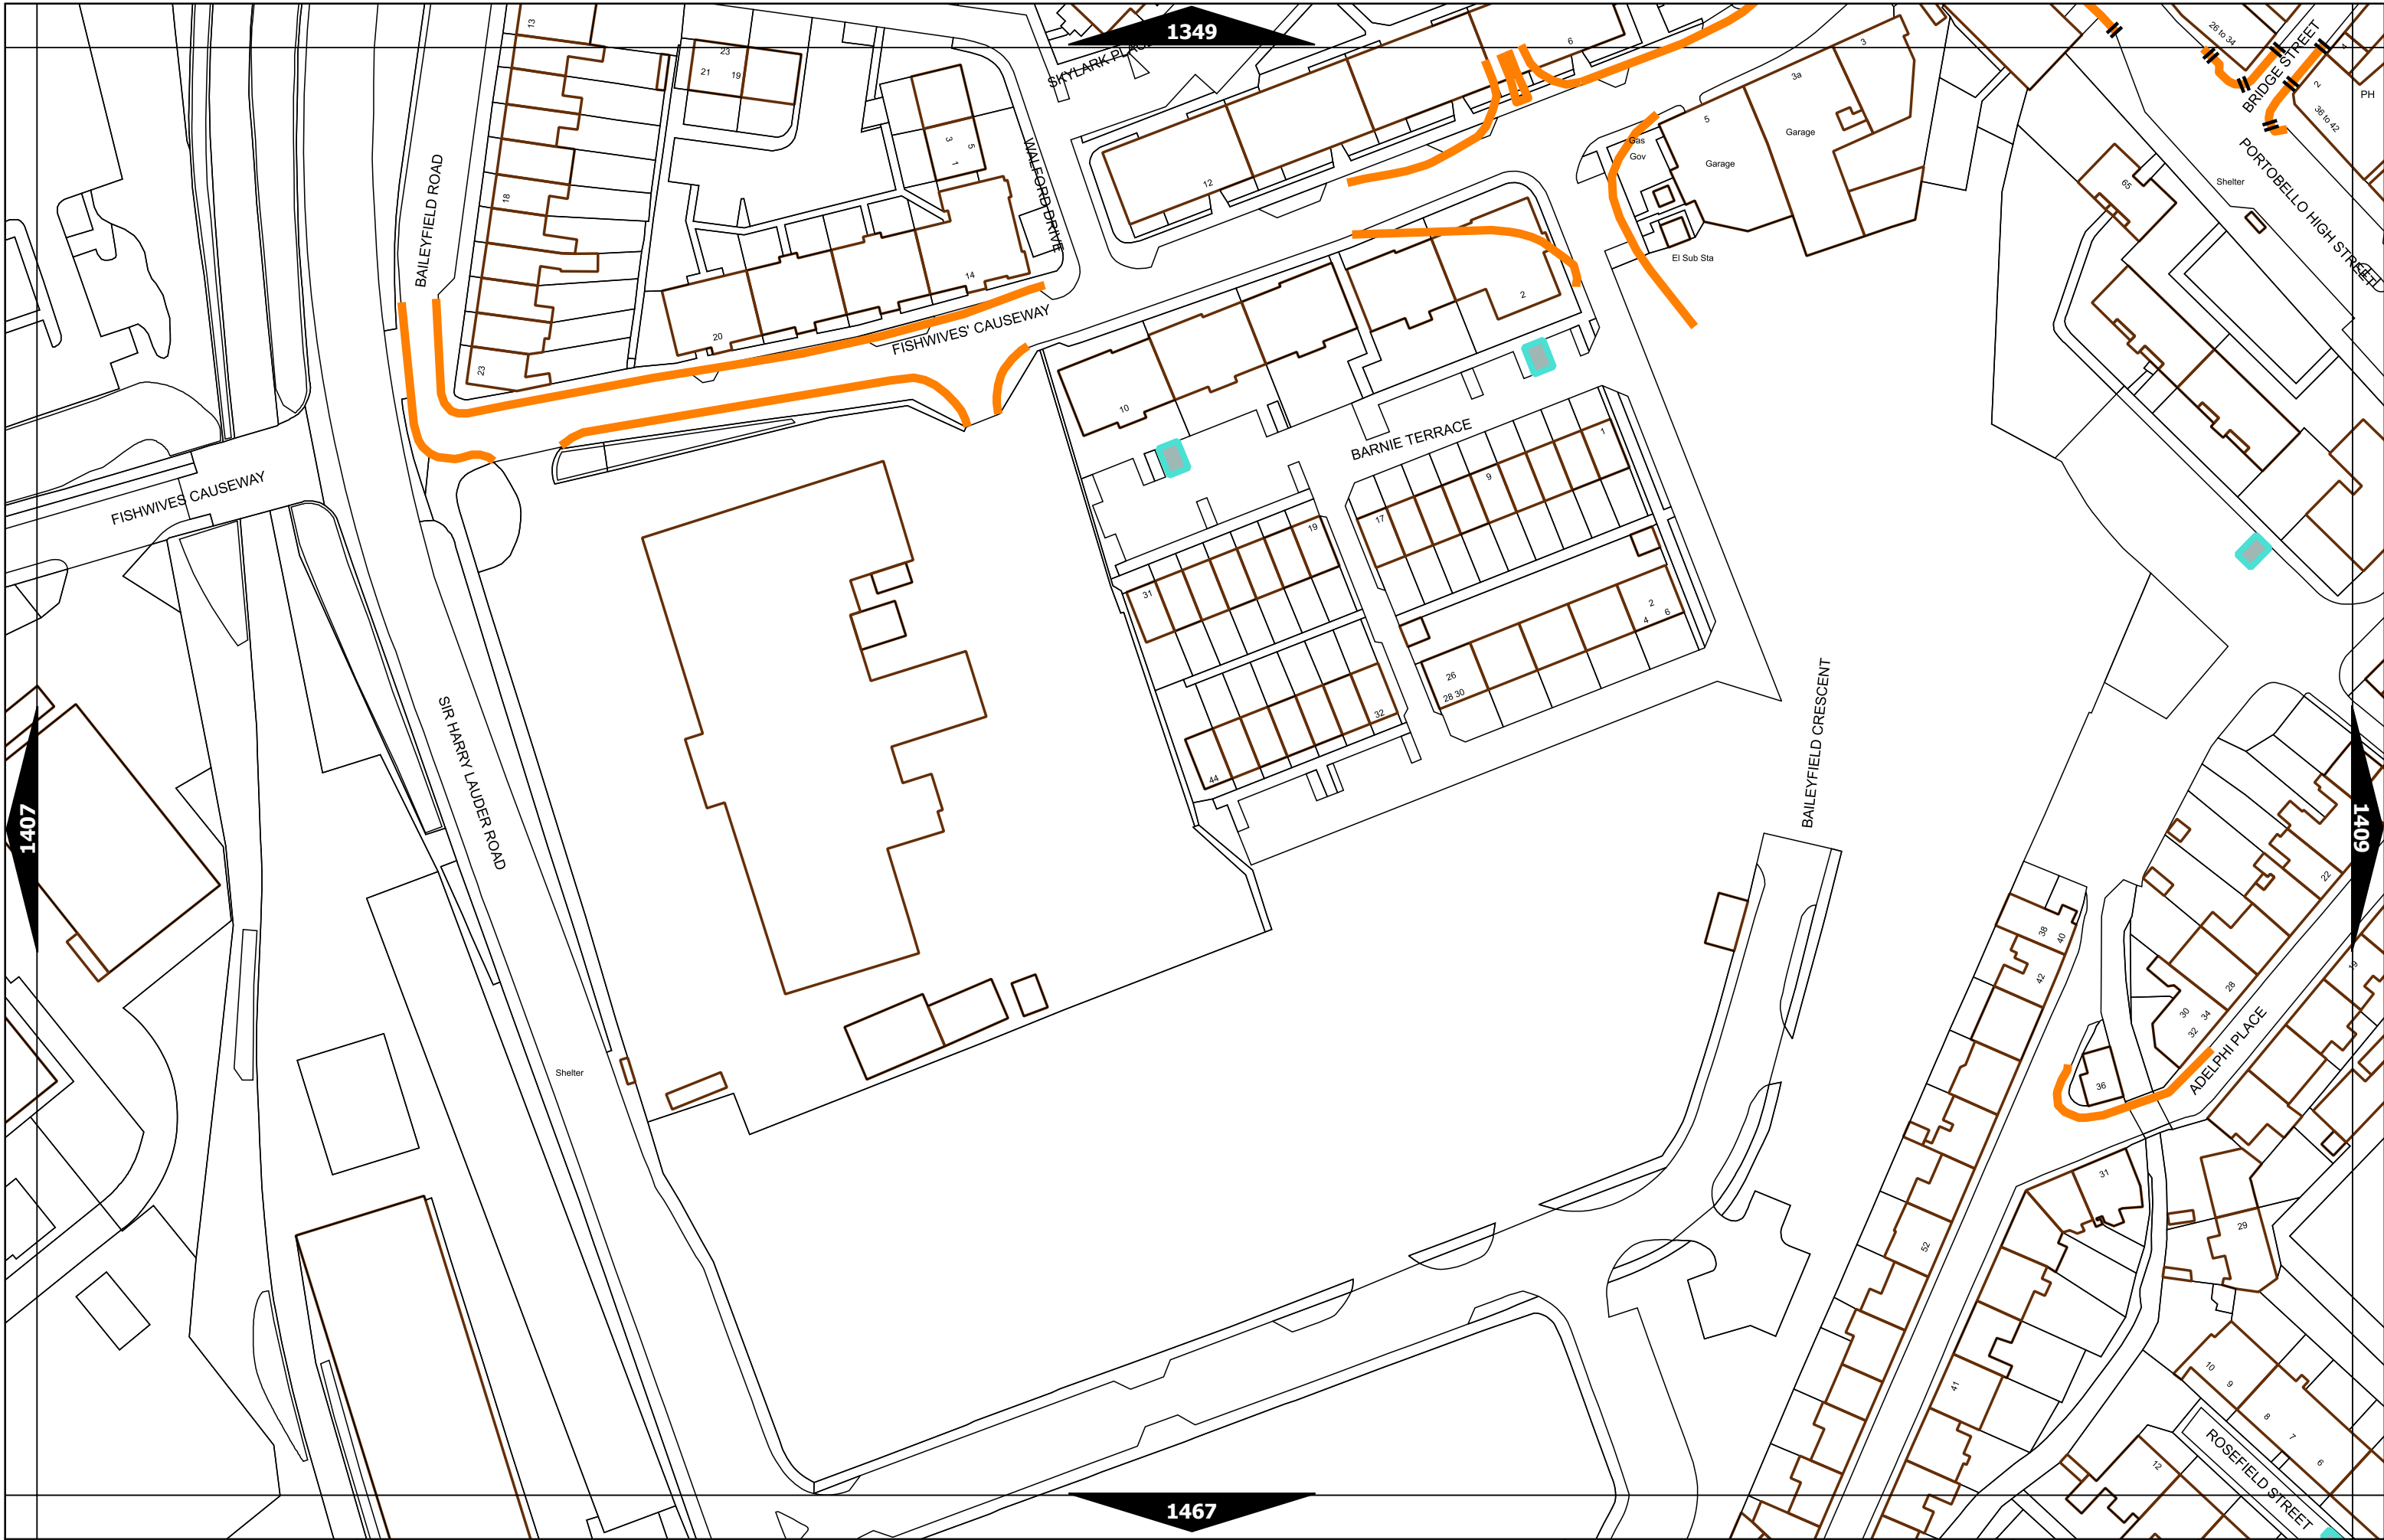

Scale at A3	1:1000
Effective Date	08-Apr-2024
Map Tile	743
Revision	3
Status	CONFIRMED

Scale at A3	1:1000
Effective Date	08-Apr-2024
Map Tile	808
Revision	6
Status	CONFIRMED

Scale at A3	1:1000
Effective Date	08-Apr-2024
Map Tile	925
Revision	2
Status	CONFIRMED

Scale at A3	1:1000
Effective Date	08-Apr-2024
Map Tile	1279
Revision	6
Status	CONFIRMED

Scale at A3	1:1000
Effective Date	08-Apr-2024
Map Tile	1346
Revision	2
Status	CONFIRMED

Scale at A3	1:1000
Effective Date	08-Apr-2024
Map Tile	1382
Revision	3
Status	CONFIRMED

Scale at A3	1:1000
Effective Date	08-Apr-2024
Map Tile	1383
Revision	3
Status	CONFIRMED

Scale at A3	1:1000
Effective Date	08-Apr-2024
Map Tile	1408
Revision	2
Status	CONFIRMED

Scale at A3	1:1000
Effective Date	08-Apr-2024
Map Tile	1453
Revision	5
Status	CONFIRMED