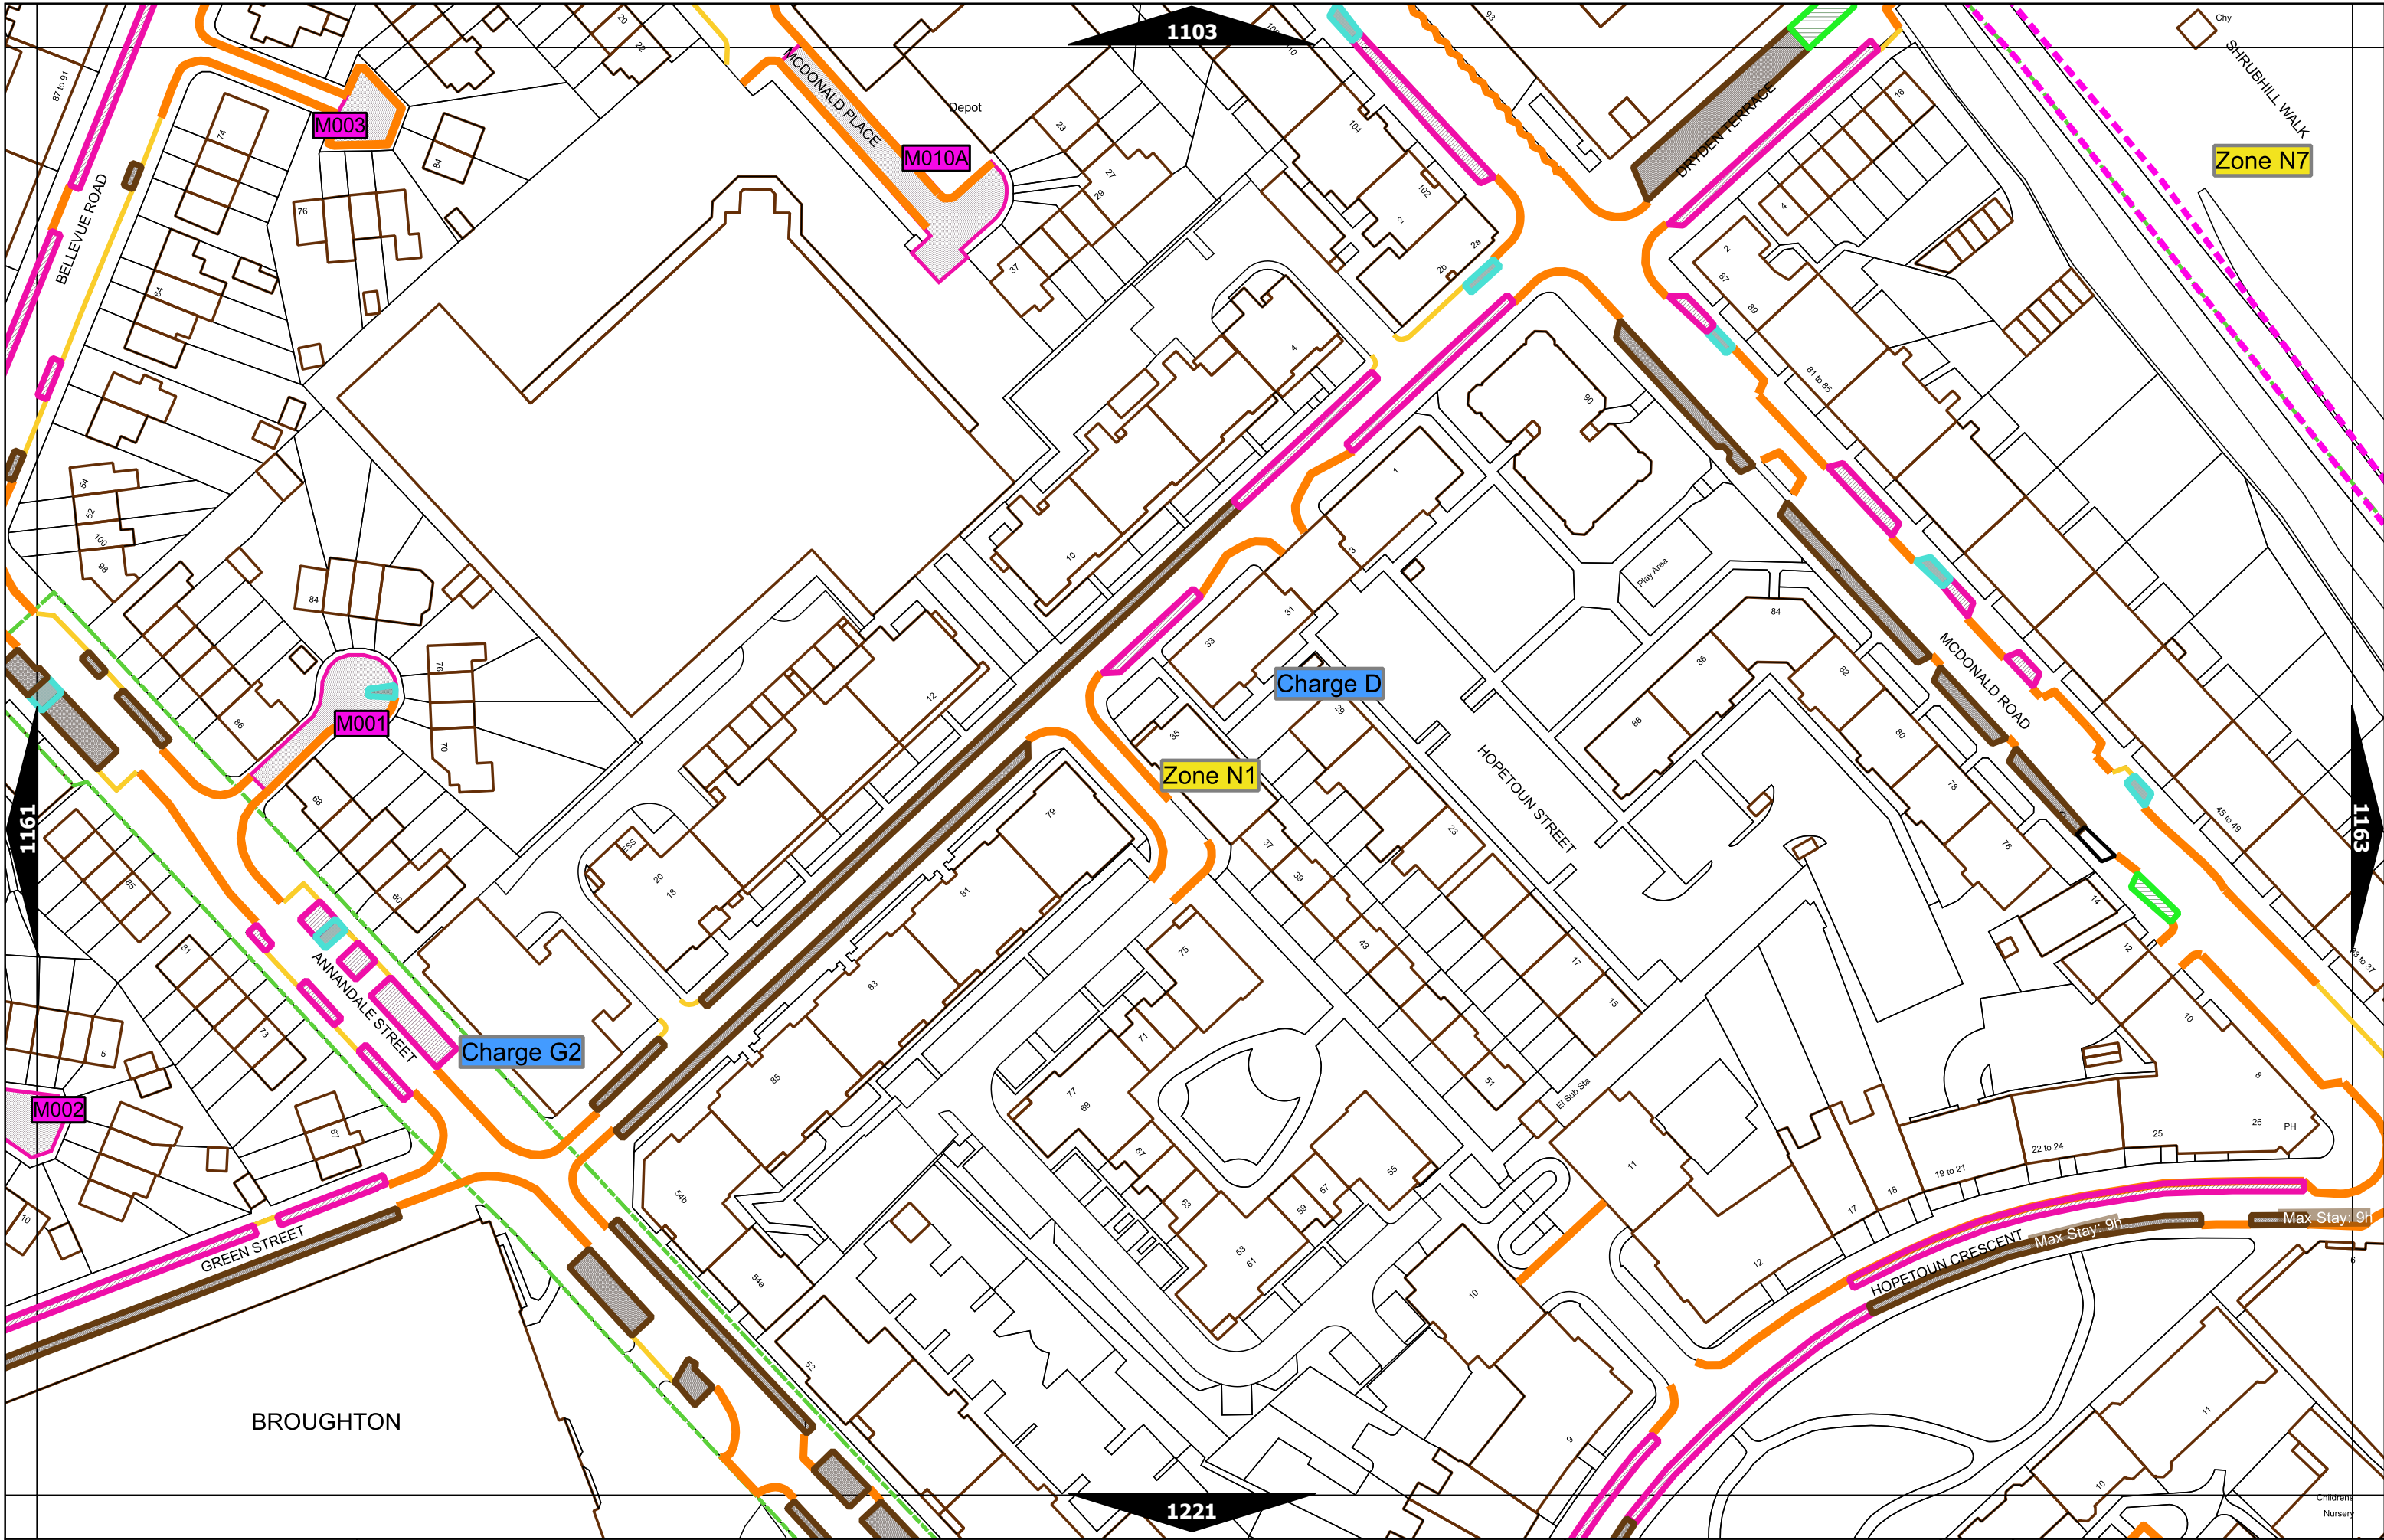

Scale at A3	1:1000
Effective Date	08-Apr-2024
Map Tile	630
Revision	4
Status	CONFIRMED

Scale at A3	1:1000
Effective Date	08-Apr-2024
Map Tile	683
Revision	4
Status	CONFIRMED

Scale at A3	1:1000
Effective Date	08-Apr-2024
Map Tile	684
Revision	4
Status	CONFIRMED

Scale at A3	1:1000
Effective Date	08-Apr-2024
Map Tile	743
Revision	3
Status	CONFIRMED

Scale at A3	1:1000
Effective Date	08-Apr-2024
Map Tile	808
Revision	6
Status	CONFIRMED

Scale at A3	1:1000
Effective Date	08-Apr-2024
Map Tile	925
Revision	2
Status	CONFIRMED

Scale at A3	1:1000
Effective Date	08-Apr-2024
Map Tile	1279
Revision	6
Status	CONFIRMED

Scale at A3	1:1000
Effective Date	08-Apr-2024
Map Tile	1346
Revision	2
Status	CONFIRMED

Scale at A3	1:1000
Effective Date	08-Apr-2024
Map Tile	1382
Revision	3
Status	CONFIRMED

Scale at A3	1:1000
Effective Date	08-Apr-2024
Map Tile	1383
Revision	3
Status	CONFIRMED

Scale at A3	1:1000
Effective Date	08-Apr-2024
Map Tile	1408
Revision	2
Status	CONFIRMED

Scale at A3	1:1000
Effective Date	08-Apr-2024
Map Tile	1453
Revision	5
Status	CONFIRMED