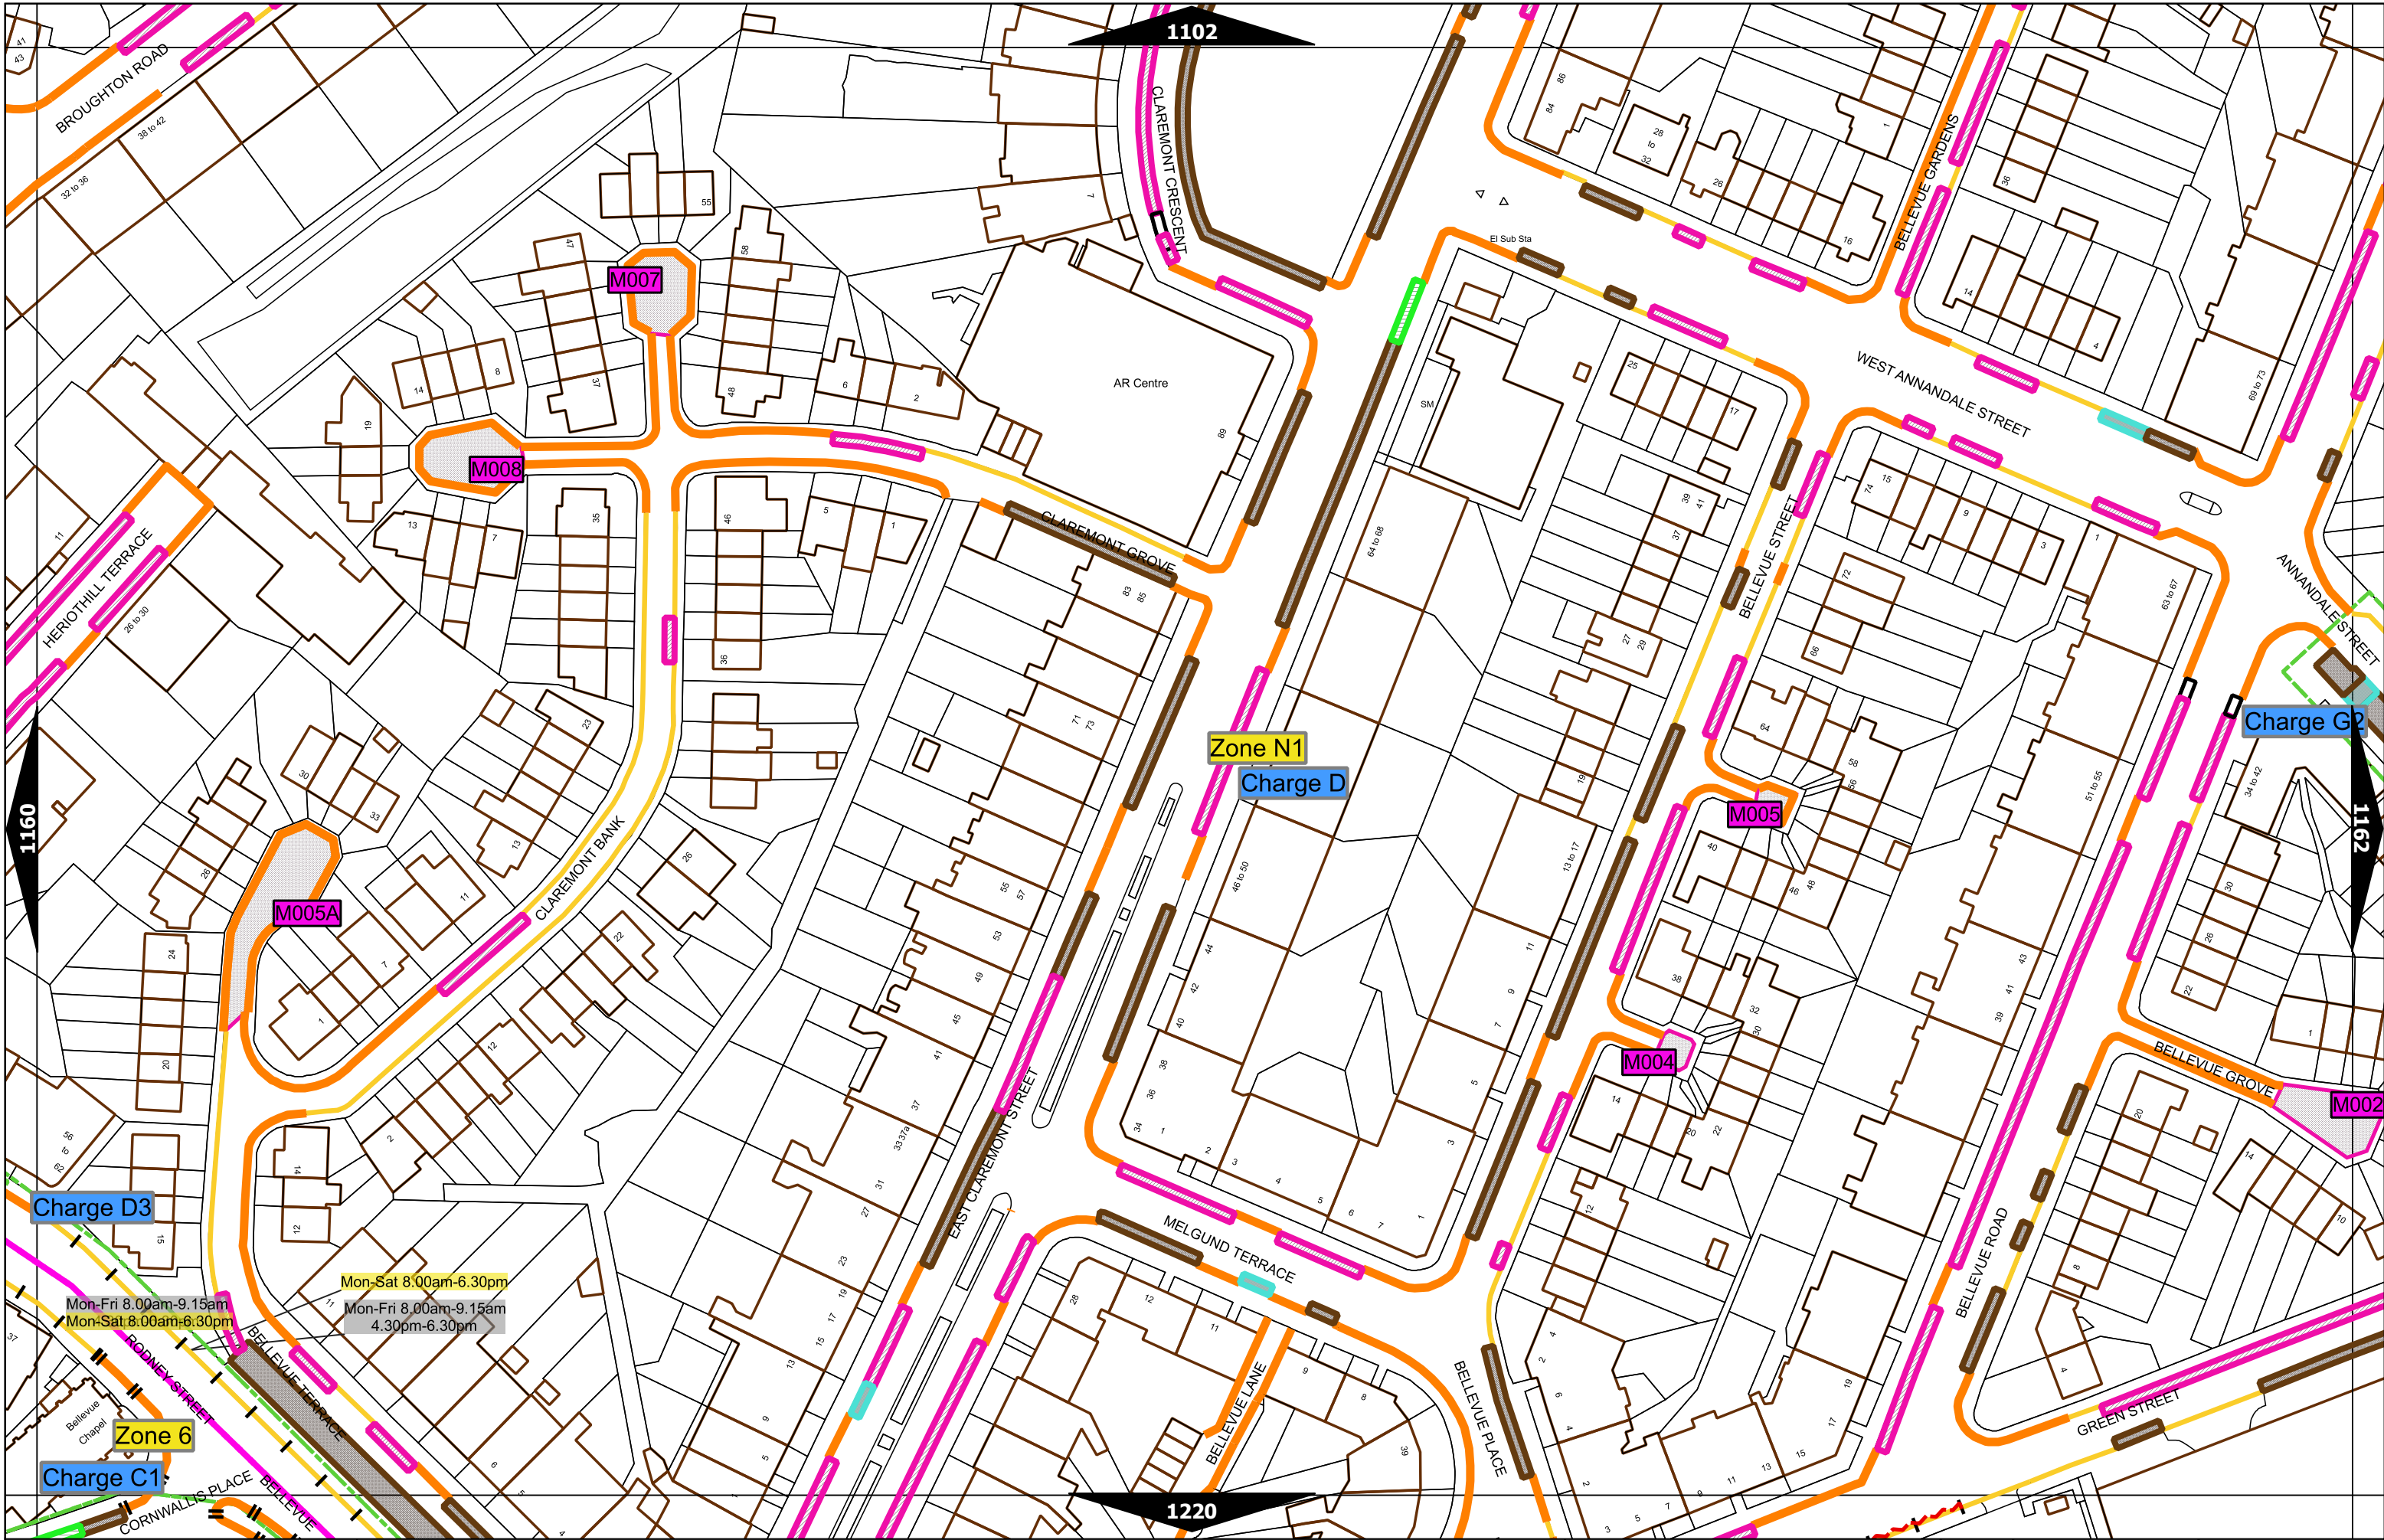

Scale at A3	1:1000
Effective Date	08-Apr-2024
Map Tile	630
Revision	4
Status	CONFIRMED

Scale at A3	1:1000
Effective Date	08-Apr-2024
Map Tile	683
Revision	4
Status	CONFIRMED

Scale at A3	1:1000
Effective Date	08-Apr-2024
Map Tile	684
Revision	4
Status	CONFIRMED

Scale at A3	1:1000
Effective Date	08-Apr-2024
Map Tile	743
Revision	3
Status	CONFIRMED

Scale at A3	1:1000
Effective Date	08-Apr-2024
Map Tile	808
Revision	6
Status	CONFIRMED

Scale at A3	1:1000
Effective Date	08-Apr-2024
Map Tile	925
Revision	2
Status	CONFIRMED

Scale at A3	1:1000
Effective Date	08-Apr-2024
Map Tile	1279
Revision	6
Status	CONFIRMED

Scale at A3	1:1000
Effective Date	08-Apr-2024
Map Tile	1346
Revision	2
Status	CONFIRMED

Scale at A3	1:1000
Effective Date	08-Apr-2024
Map Tile	1382
Revision	3
Status	CONFIRMED

Scale at A3	1:1000
Effective Date	08-Apr-2024
Map Tile	1383
Revision	3
Status	CONFIRMED

Scale at A3	1:1000
Effective Date	08-Apr-2024
Map Tile	1408
Revision	2
Status	CONFIRMED

Scale at A3	1:1000
Effective Date	08-Apr-2024
Map Tile	1453
Revision	5
Status	CONFIRMED