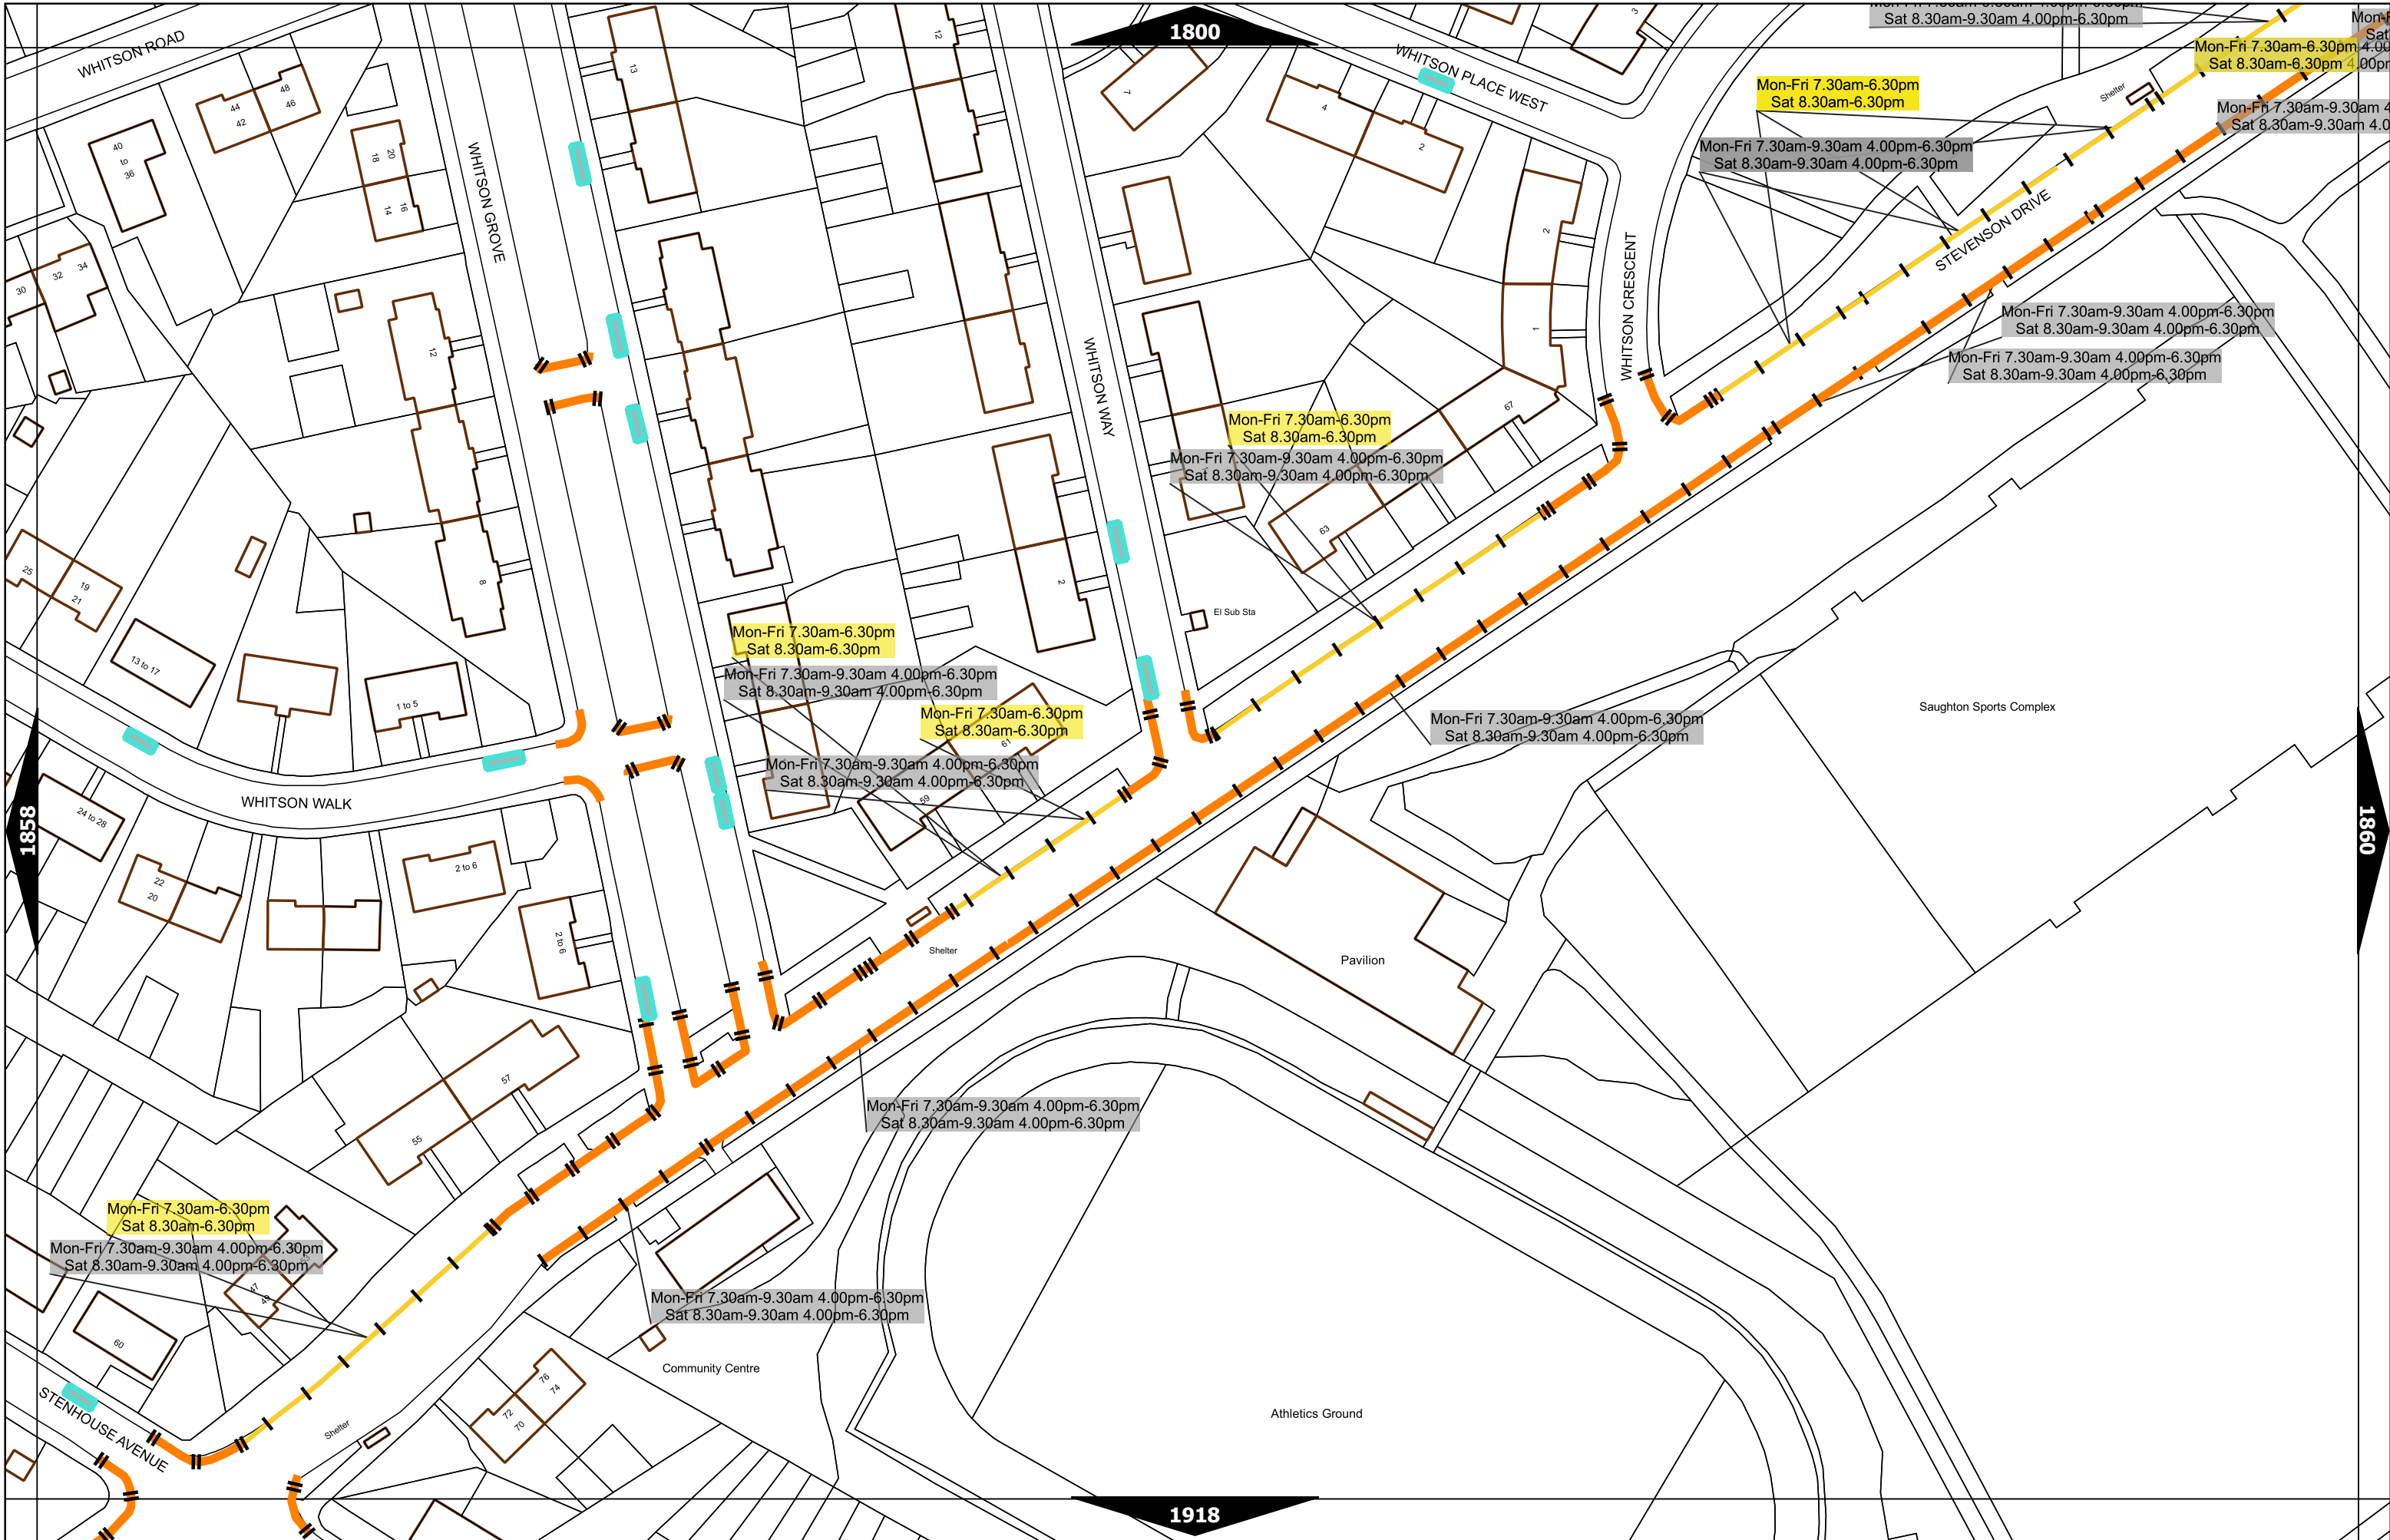

LAMPACRE ROAD

Carrick Knowe Primary School

Scale at A3	1:1000
Effective Date	08-Apr-2024
Map Tile	1738
Revision	2
Status	CONFIRMED

Scale at A3	1:1000
Effective Date	08-Apr-2024
Map Tile	1753
Revision	7
Status	CONFIRMED

Scale at A3	1:1000
Effective Date	08-Apr-2024
Map Tile	1764
Revision	2
Status	CONFIRMED

1858

1800

1860

1918

Scale at A3	1:1000
Effective Date	08-Apr-2024
Map Tile	1859
Revision	3
Status	CONFIRMED

Scale at A3	1:1000
Effective Date	08-Apr-2024
Map Tile	1917
Revision	3
Status	CONFIRMED