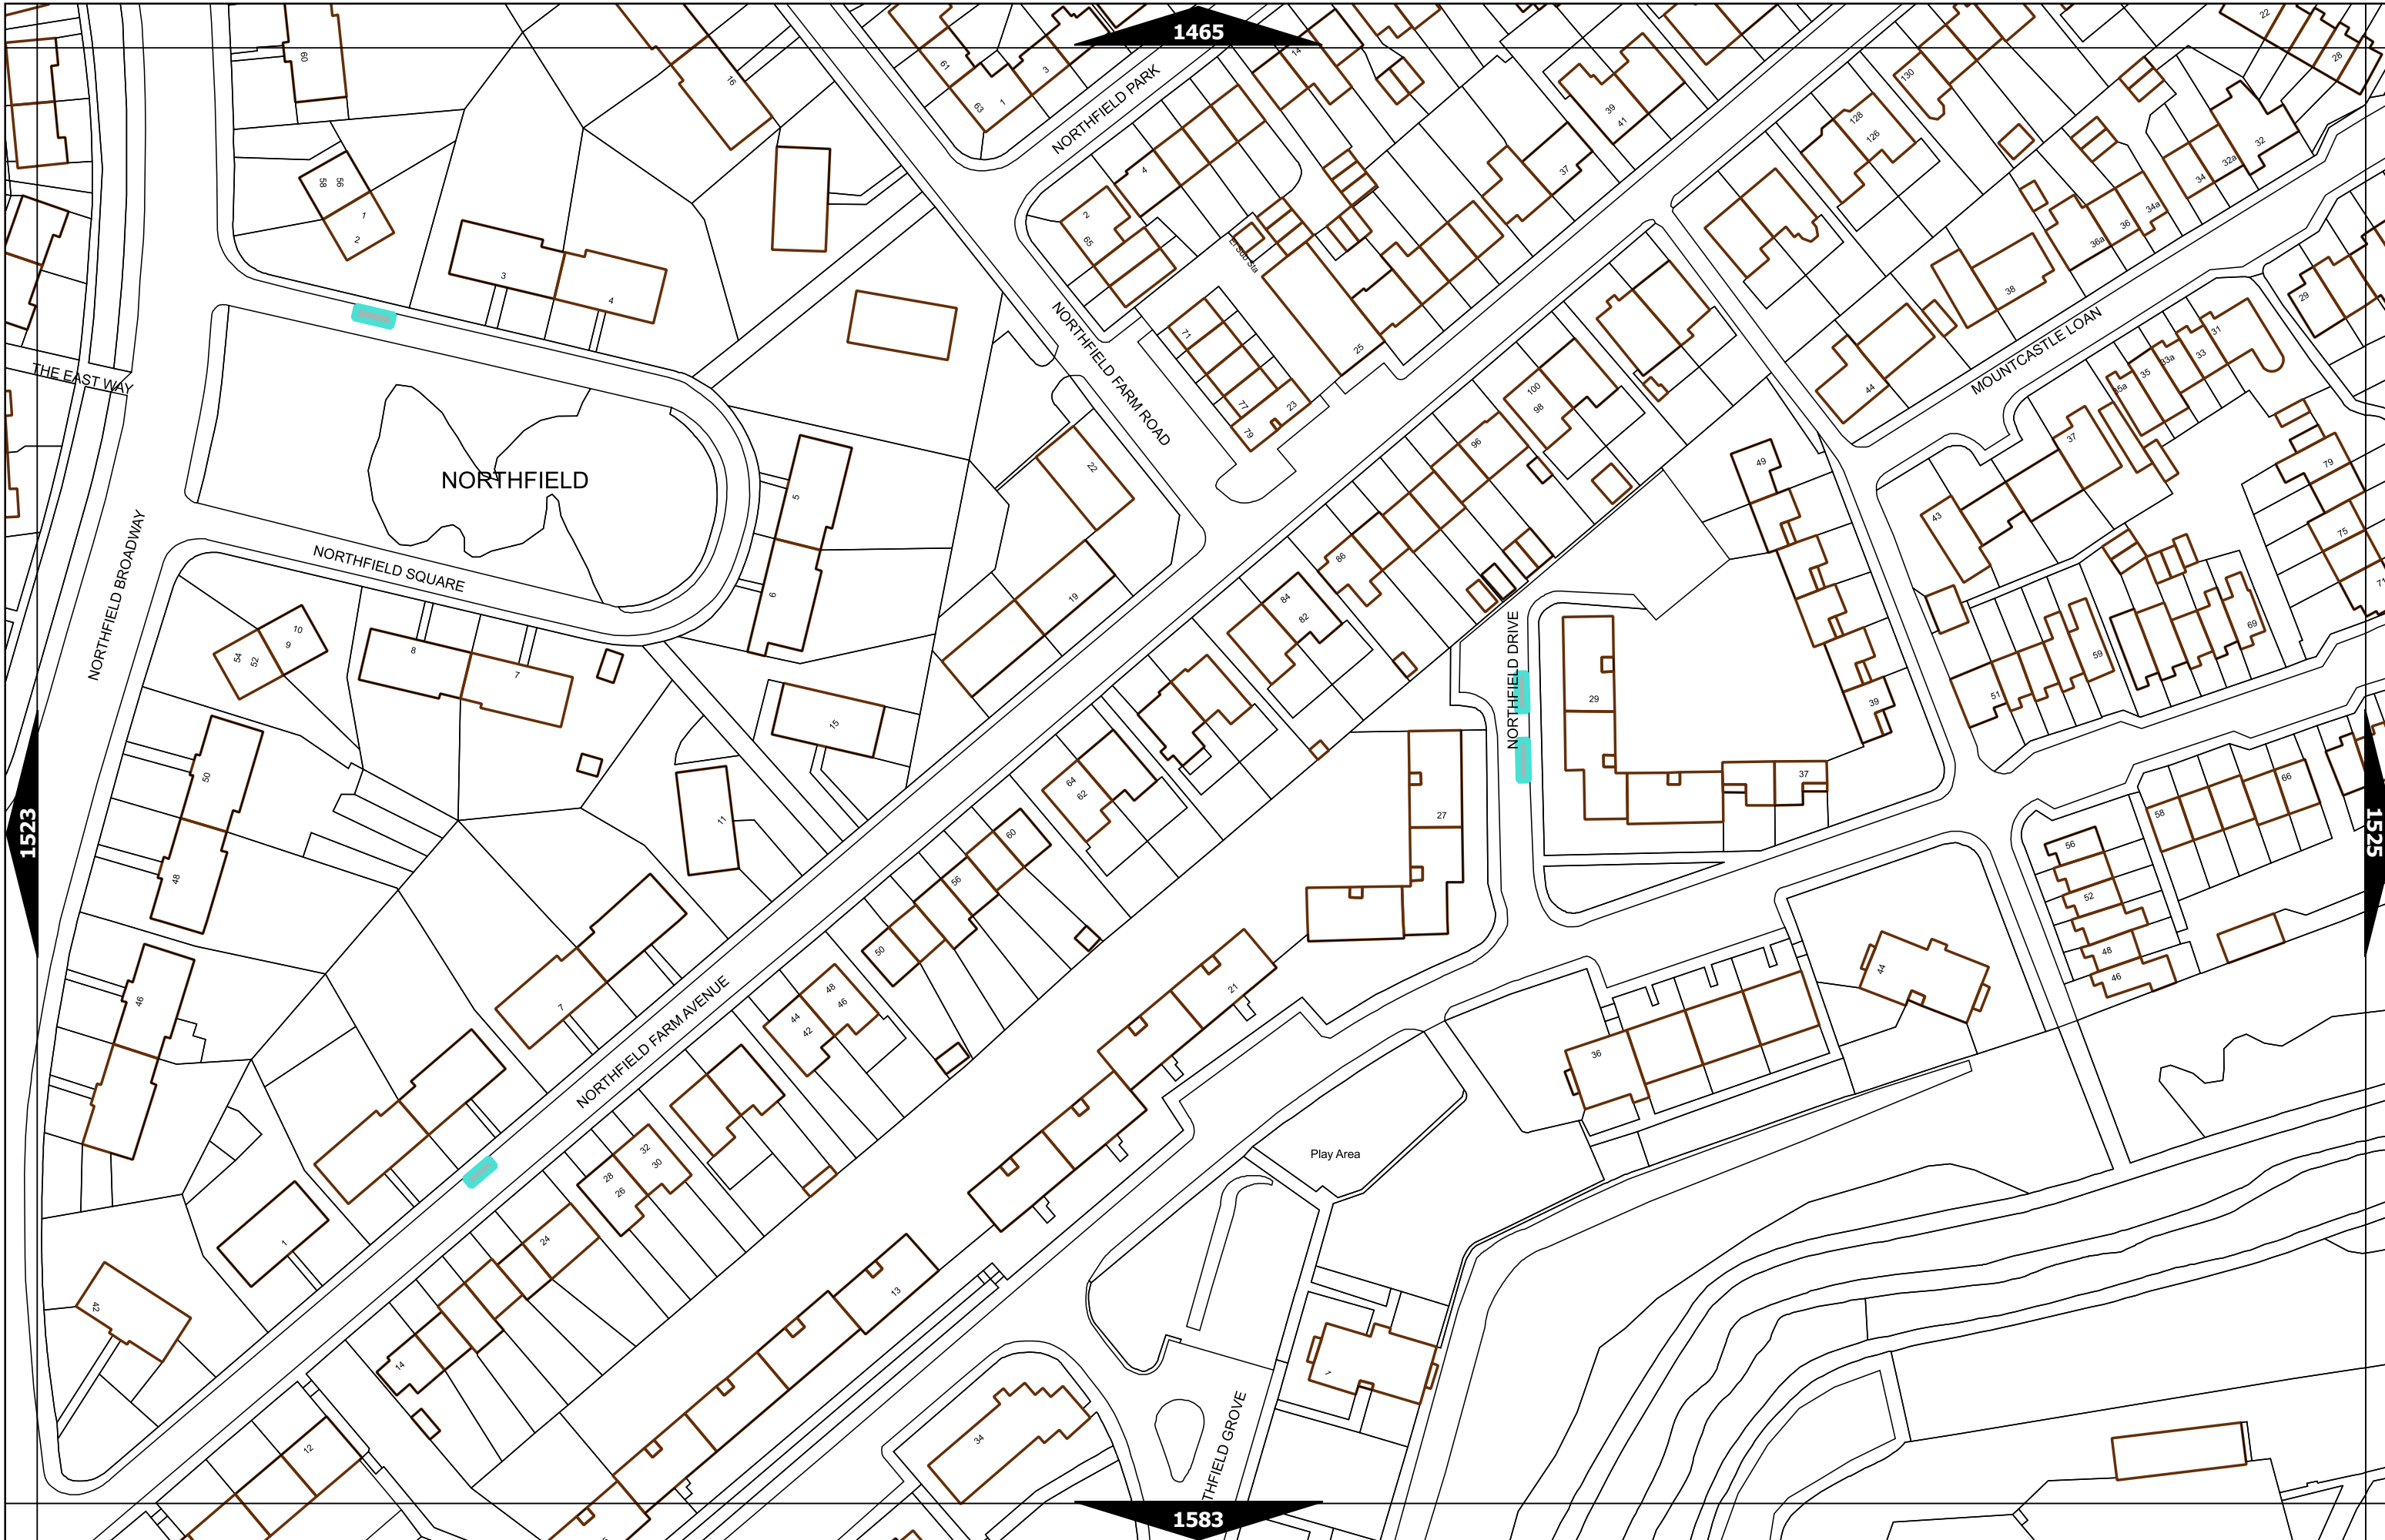

Scale at A3	1:1000
Effective Date	08-Apr-2024
Map Tile	1465
Revision	3
Status	CONFIRMED

Scale at A3	1:1000
Effective Date	08-Apr-2024
Map Tile	1469
Revision	3
Status	CONFIRMED

Scale at A3	1:1000
Effective Date	08-Apr-2024
Map Tile	1524
Revision	4
Status	CONFIRMED

Scale at A3	1:1000
Effective Date	08-Apr-2024
Map Tile	1528
Revision	2
Status	CONFIRMED

Scale at A3	1:1000
Effective Date	08-Apr-2024
Map Tile	1590
Revision	3
Status	CONFIRMED

Scale at A3	1:1000
Effective Date	08-Apr-2024
Map Tile	1737
Revision	2
Status	CONFIRMED

1679

TRAQUAIR PARK WEST

CARRICK KNOWE AVENUE

MEADOWHOUSE ROAD

1737

1739

1797

TYLER'S ACRE ROAD

LAMPACRE ROAD

Carrick Knowe Primary School

Scale at A3	1:1000
Effective Date	08-Apr-2024
Map Tile	1738
Revision	2
Status	CONFIRMED

Scale at A3	1:1000
Effective Date	08-Apr-2024
Map Tile	1753
Revision	7
Status	CONFIRMED