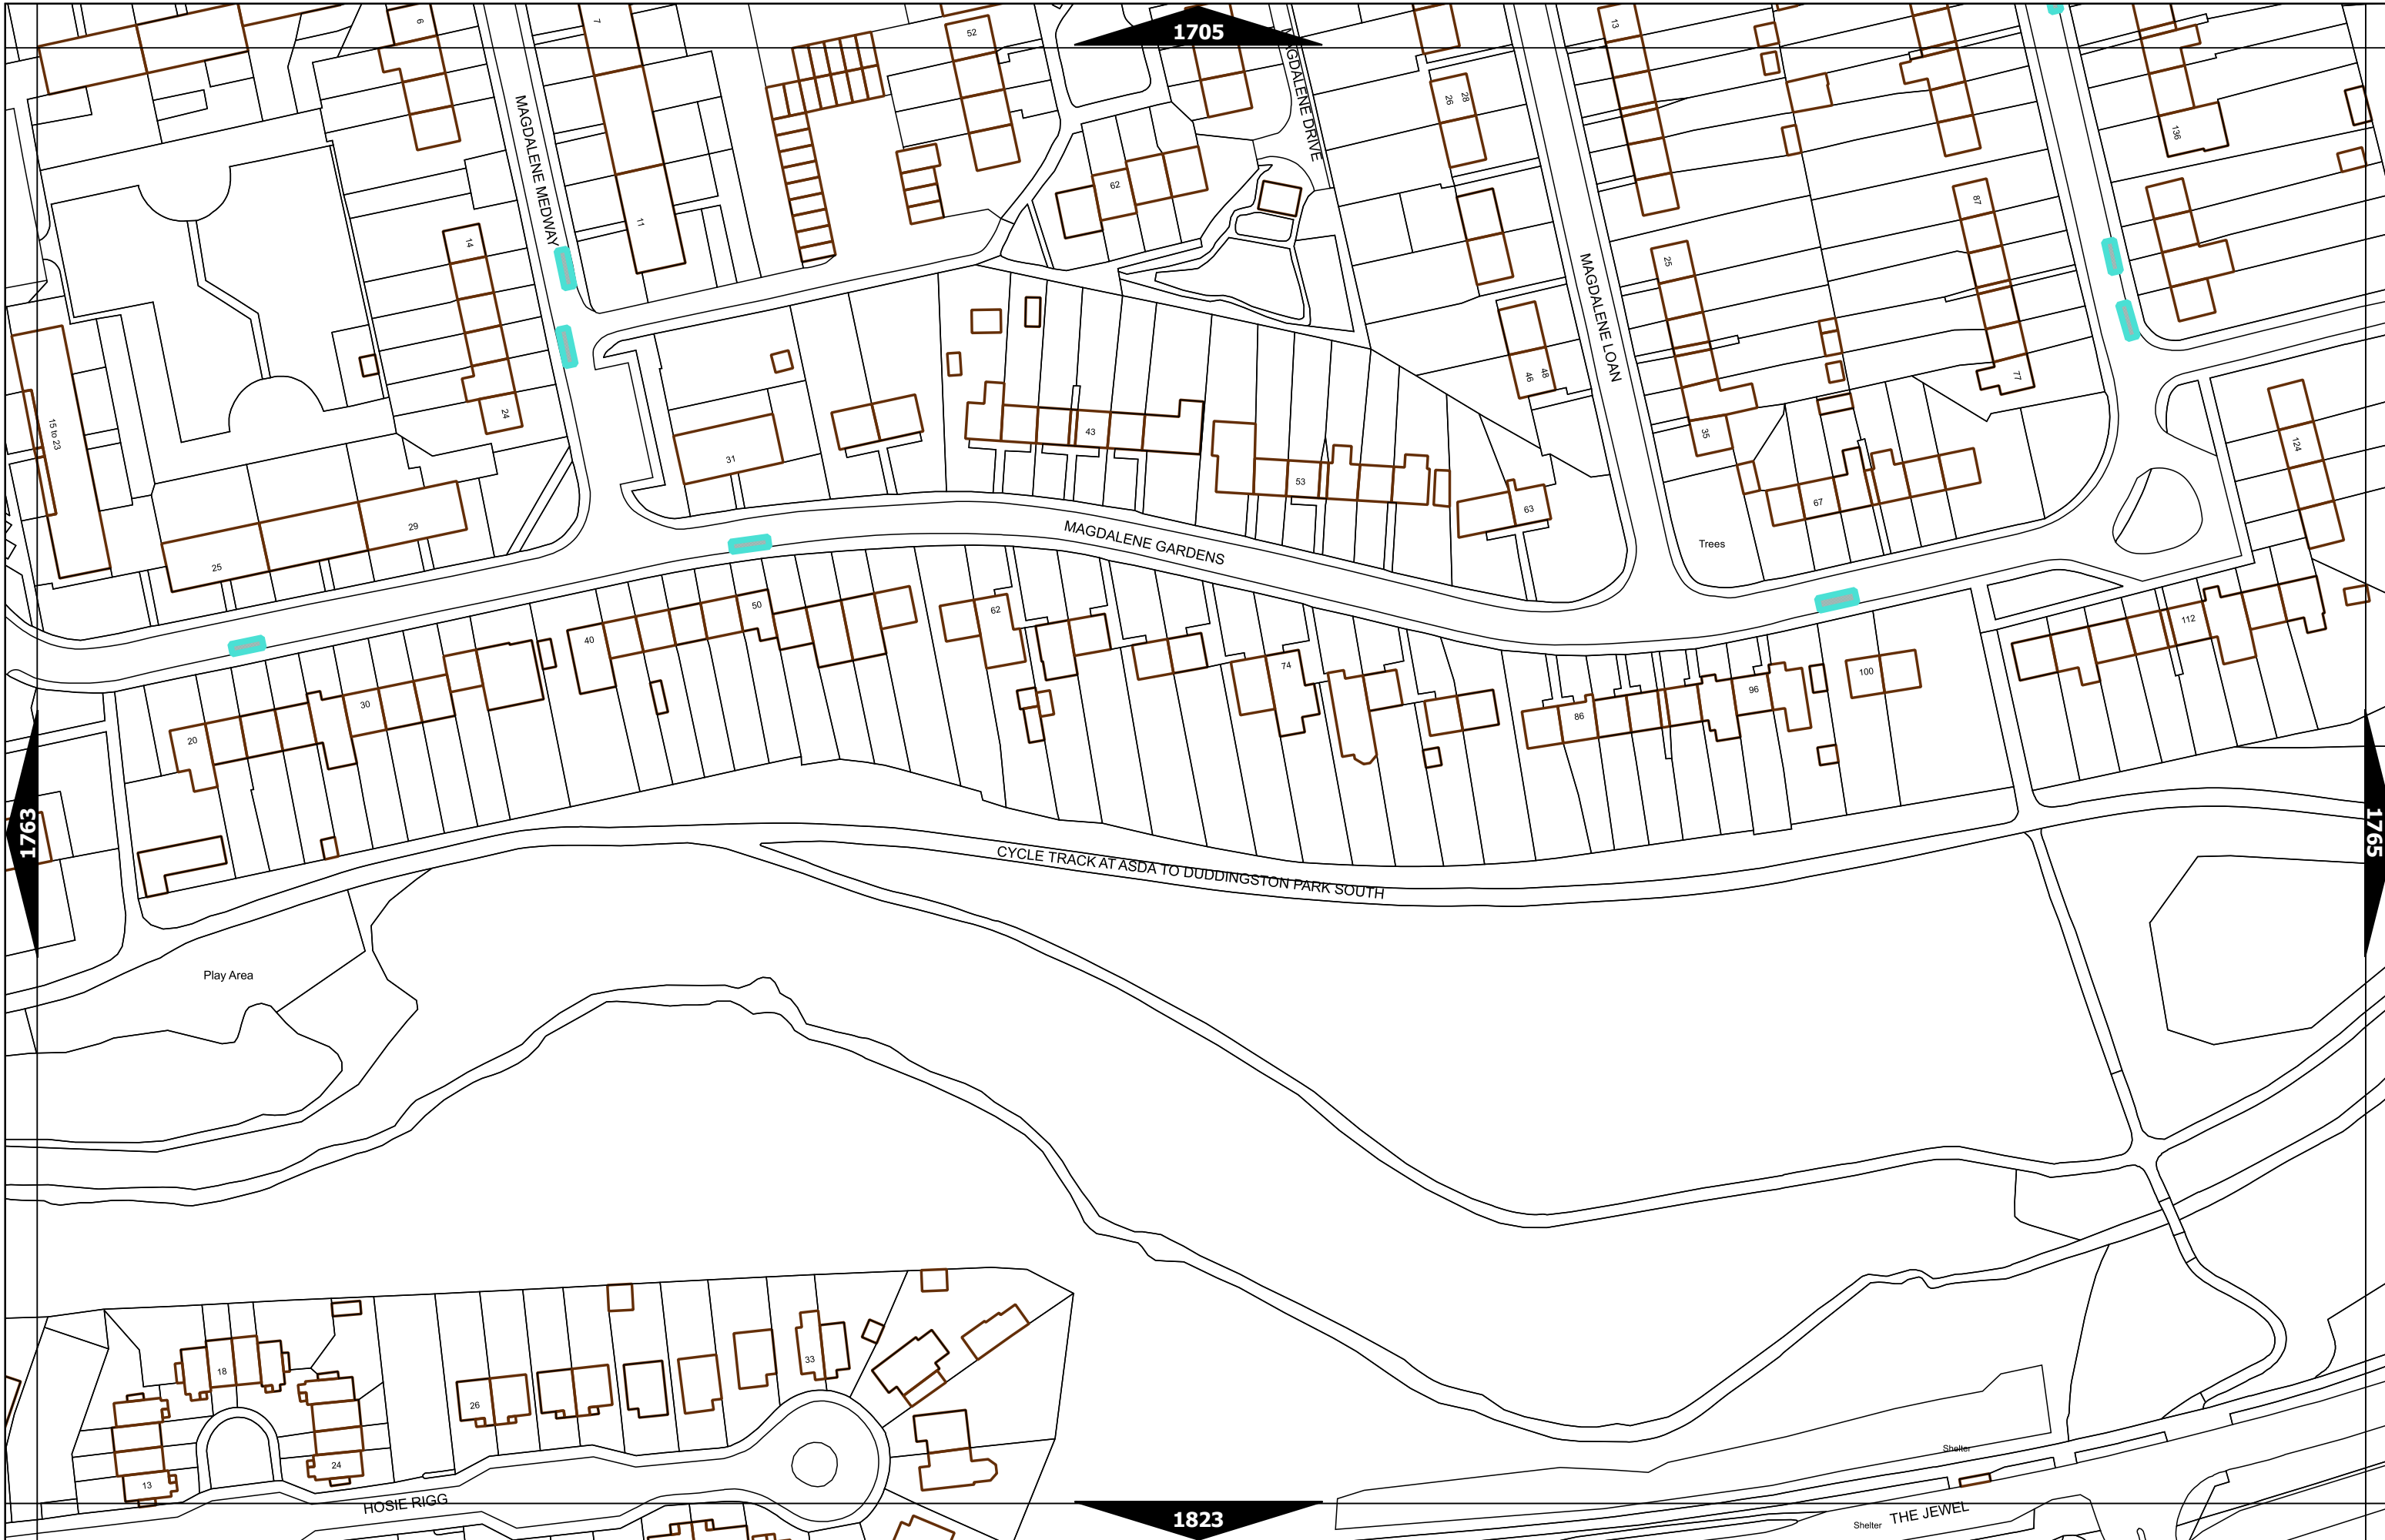

LAMPACRE ROAD

Carrick Knowe Primary School

Scale at A3	1:1000
Effective Date	08-Apr-2024
Map Tile	1738
Revision	2
Status	CONFIRMED

Scale at A3	1:1000
Effective Date	08-Apr-2024
Map Tile	1753
Revision	7
Status	CONFIRMED

Scale at A3	1:1000
Effective Date	08-Apr-2024
Map Tile	1764
Revision	2
Status	CONFIRMED

1858

1800

1860

1918

Scale at A3	1:1000
Effective Date	08-Apr-2024
Map Tile	1859
Revision	3
Status	CONFIRMED

Scale at A3	1:1000
Effective Date	08-Apr-2024
Map Tile	1917
Revision	3
Status	CONFIRMED

Scale at A3	1:1000
Effective Date	08-Apr-2024
Map Tile	1975
Revision	2
Status	CONFIRMED

Scale at A3	1:1000
Effective Date	08-Apr-2024
Map Title	1976
Revision	2
Status	CONFIRMED

Scale at A3	1:1000
Effective Date	08-Apr-2024
Map Tile	2212
Revision	3
Status	CONFIRMED

Scale at A3	1:1000
Effective Date	08-Apr-2024
Map Tile	2397
Revision	1
Status	CONFIRMED

Scale at A3	1:1000
Effective Date	08-Apr-2024
Map Tile	2511
Revision	2
Status	CONFIRMED

Scale at A3	1:1000
Effective Date	08-Apr-2024
Map Tile	2704
Revision	3
Status	CONFIRMED