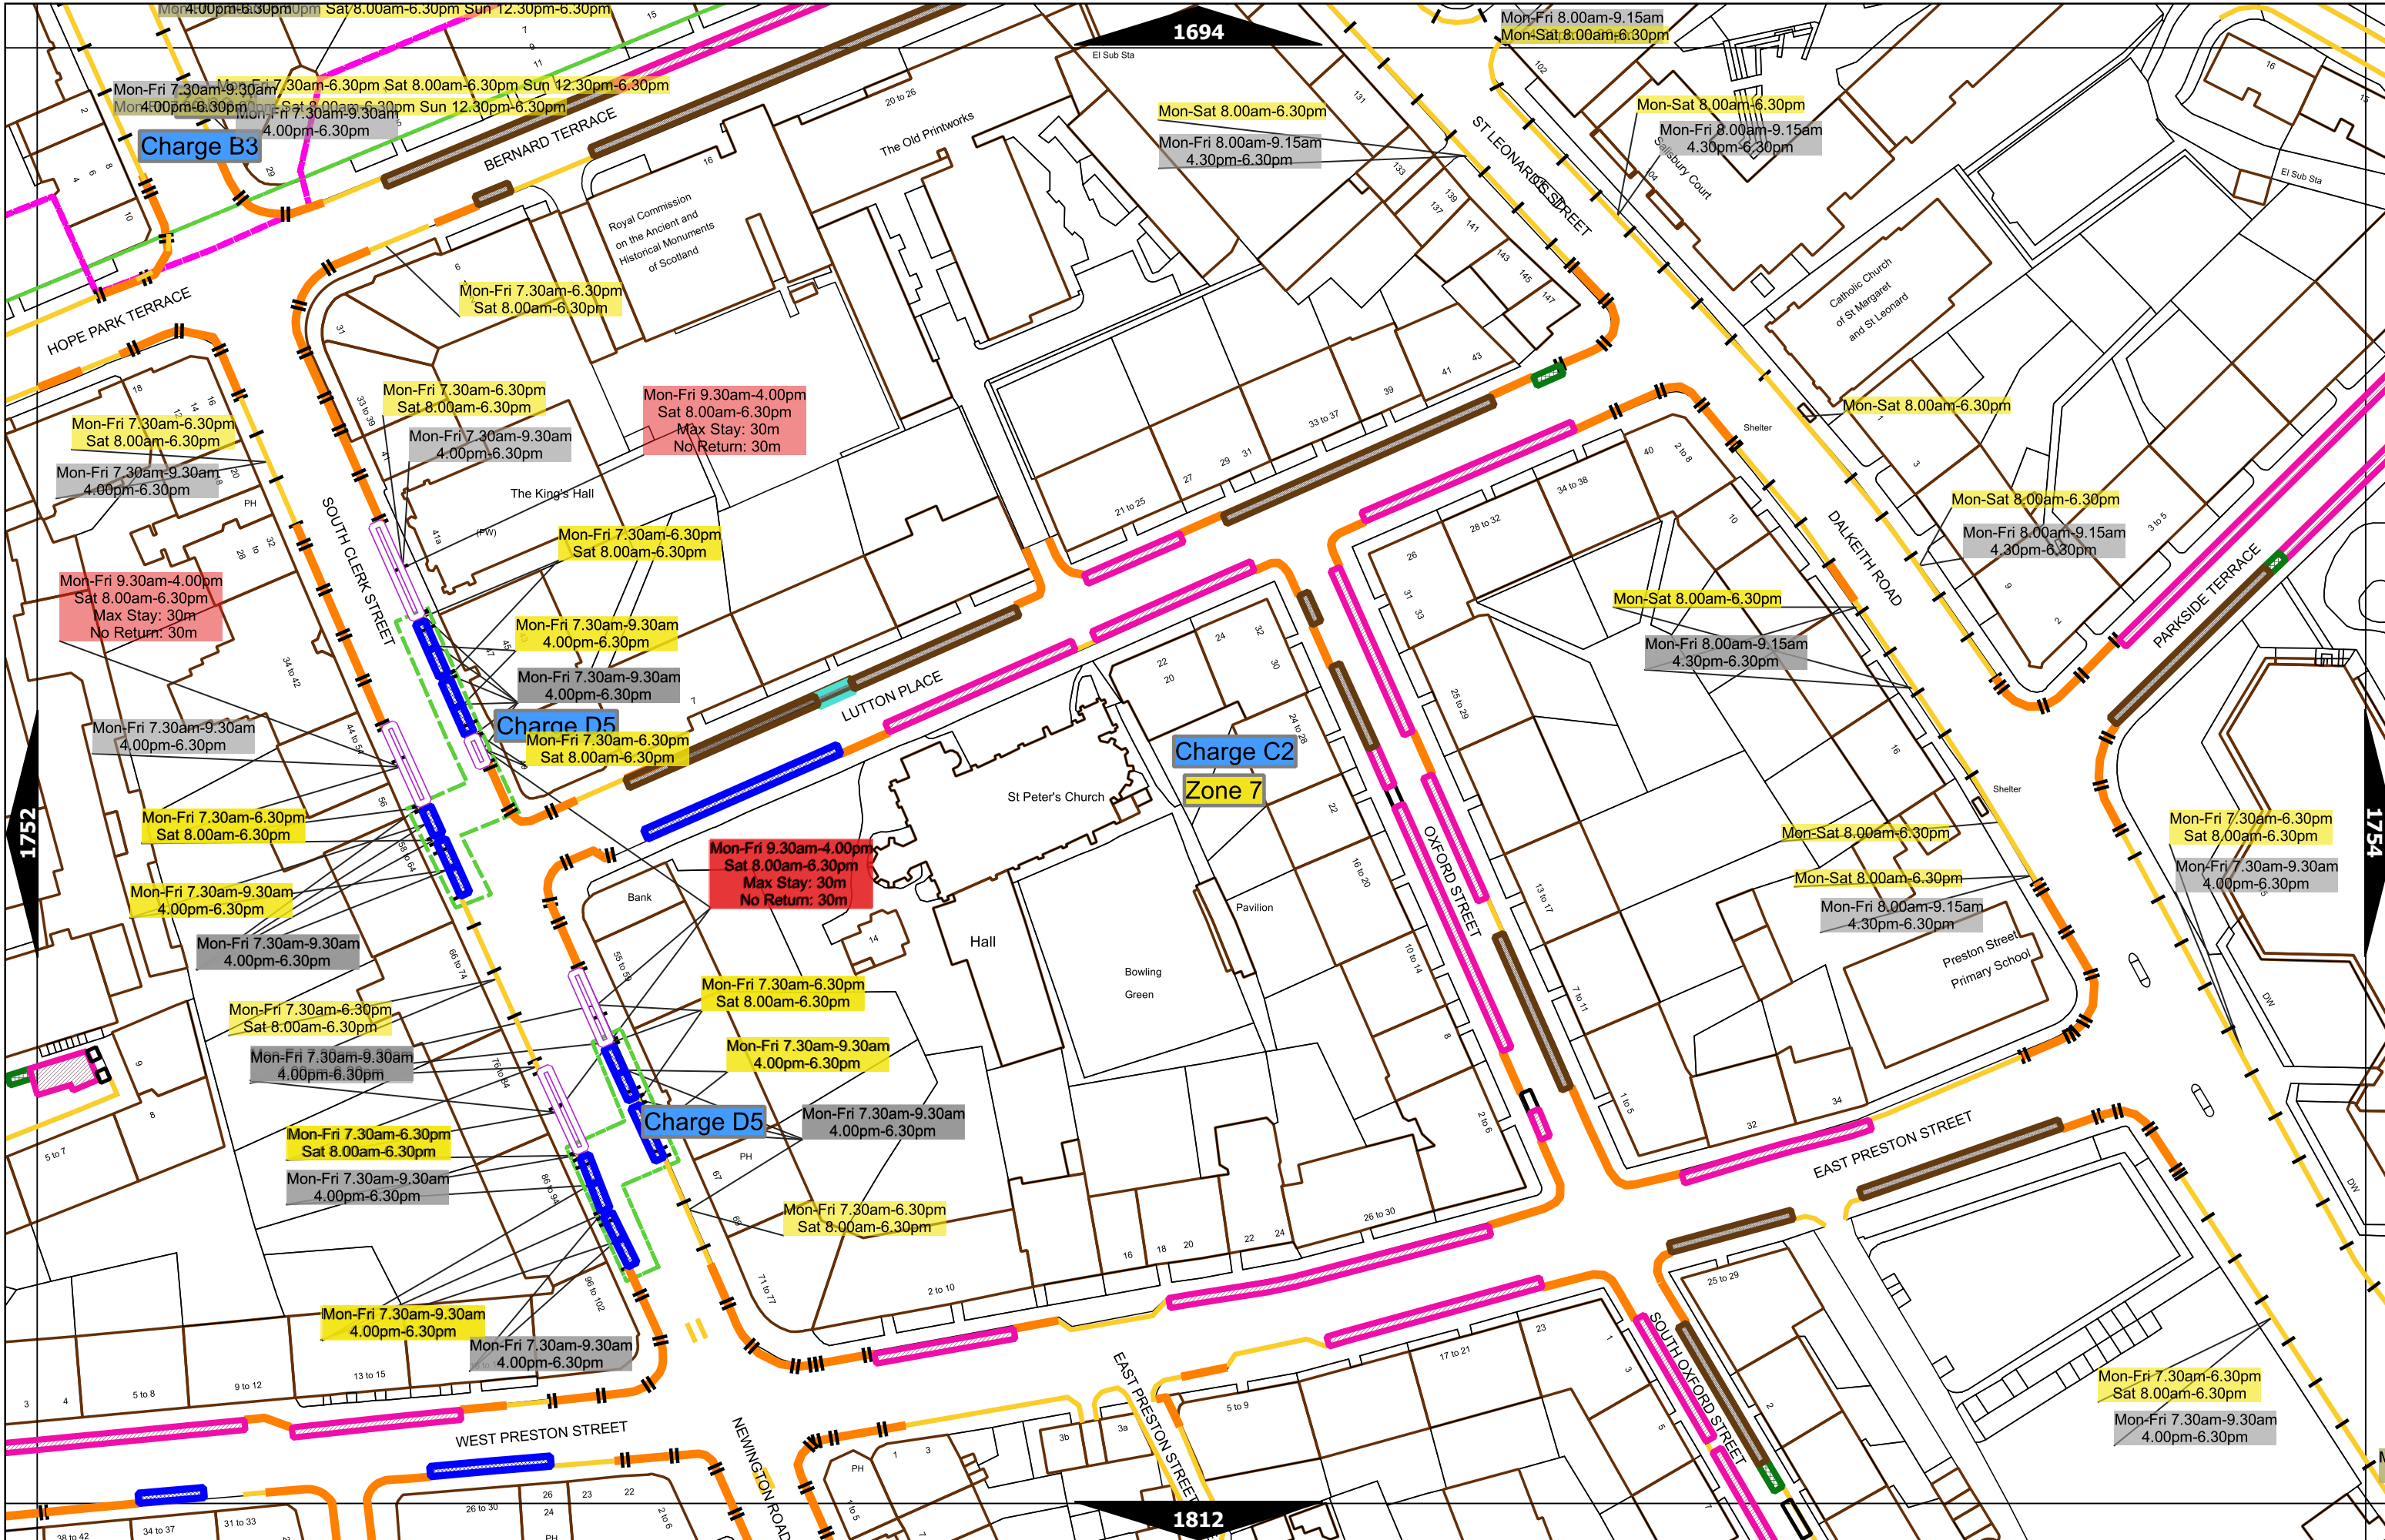

LAMPACRE ROAD

Carrick Knowe Primary School

Scale at A3	1:1000
Effective Date	08-Apr-2024
Map Tile	1738
Revision	2
Status	CONFIRMED

Scale at A3	1:1000
Effective Date	08-Apr-2024
Map Tile	1753
Revision	7
Status	CONFIRMED

Scale at A3	1:1000
Effective Date	08-Apr-2024
Map Tile	1764
Revision	2
Status	CONFIRMED

1858

1800

1860

1918

Scale at A3	1:1000
Effective Date	08-Apr-2024
Map Tile	1859
Revision	3
Status	CONFIRMED

Scale at A3	1:1000
Effective Date	08-Apr-2024
Map Tile	1917
Revision	3
Status	CONFIRMED