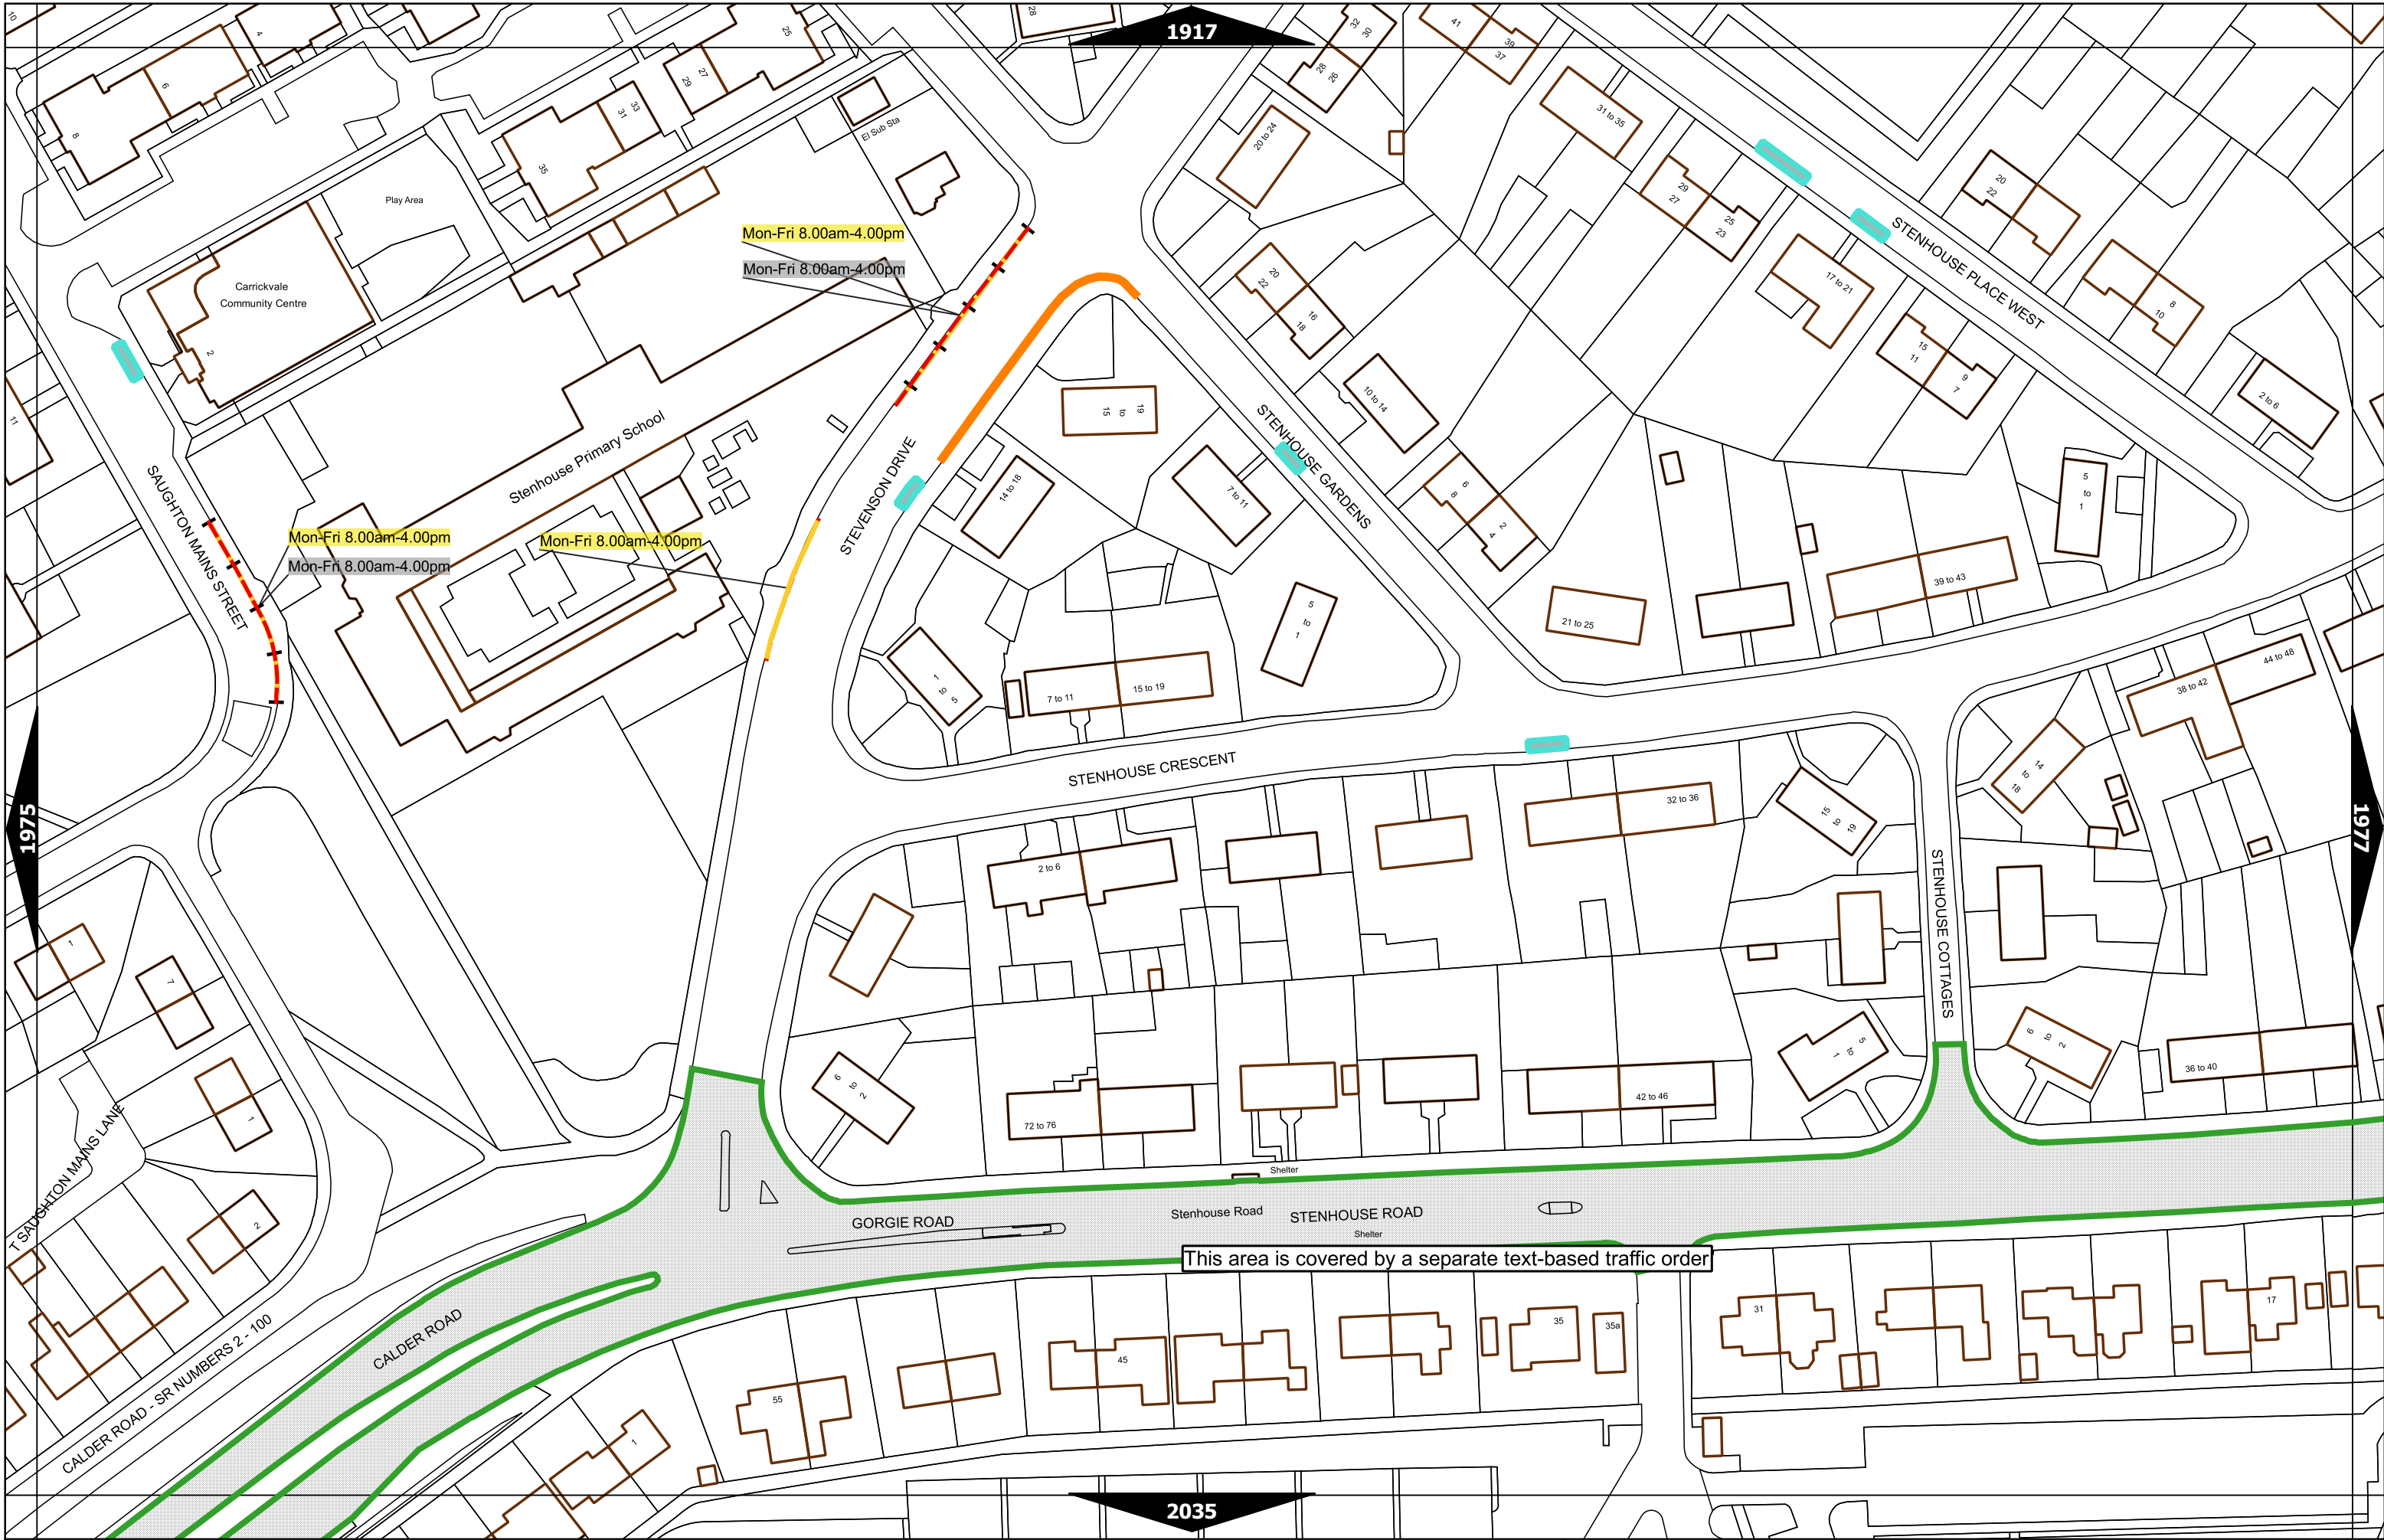

LAMPACRE ROAD

Carrick Knowe Primary School

Scale at A3	1:1000
Effective Date	08-Apr-2024
Map Tile	1738
Revision	2
Status	CONFIRMED

Scale at A3	1:1000
Effective Date	08-Apr-2024
Map Tile	1753
Revision	7
Status	CONFIRMED

Scale at A3	1:1000
Effective Date	08-Apr-2024
Map Tile	1764
Revision	2
Status	CONFIRMED

1858

1800

1860

1918

Scale at A3	1:1000
Effective Date	08-Apr-2024
Map Tile	1859
Revision	3
Status	CONFIRMED

Scale at A3	1:1000
Effective Date	08-Apr-2024
Map Tile	1917
Revision	3
Status	CONFIRMED

Scale at A3	1:1000
Effective Date	08-Apr-2024
Map Tile	1975
Revision	2
Status	CONFIRMED

Scale at A3	1:1000
Effective Date	08-Apr-2024
Map Title	1976
Revision	2
Status	CONFIRMED

Scale at A3	1:1000
Effective Date	08-Apr-2024
Map Tile	2212
Revision	3
Status	CONFIRMED