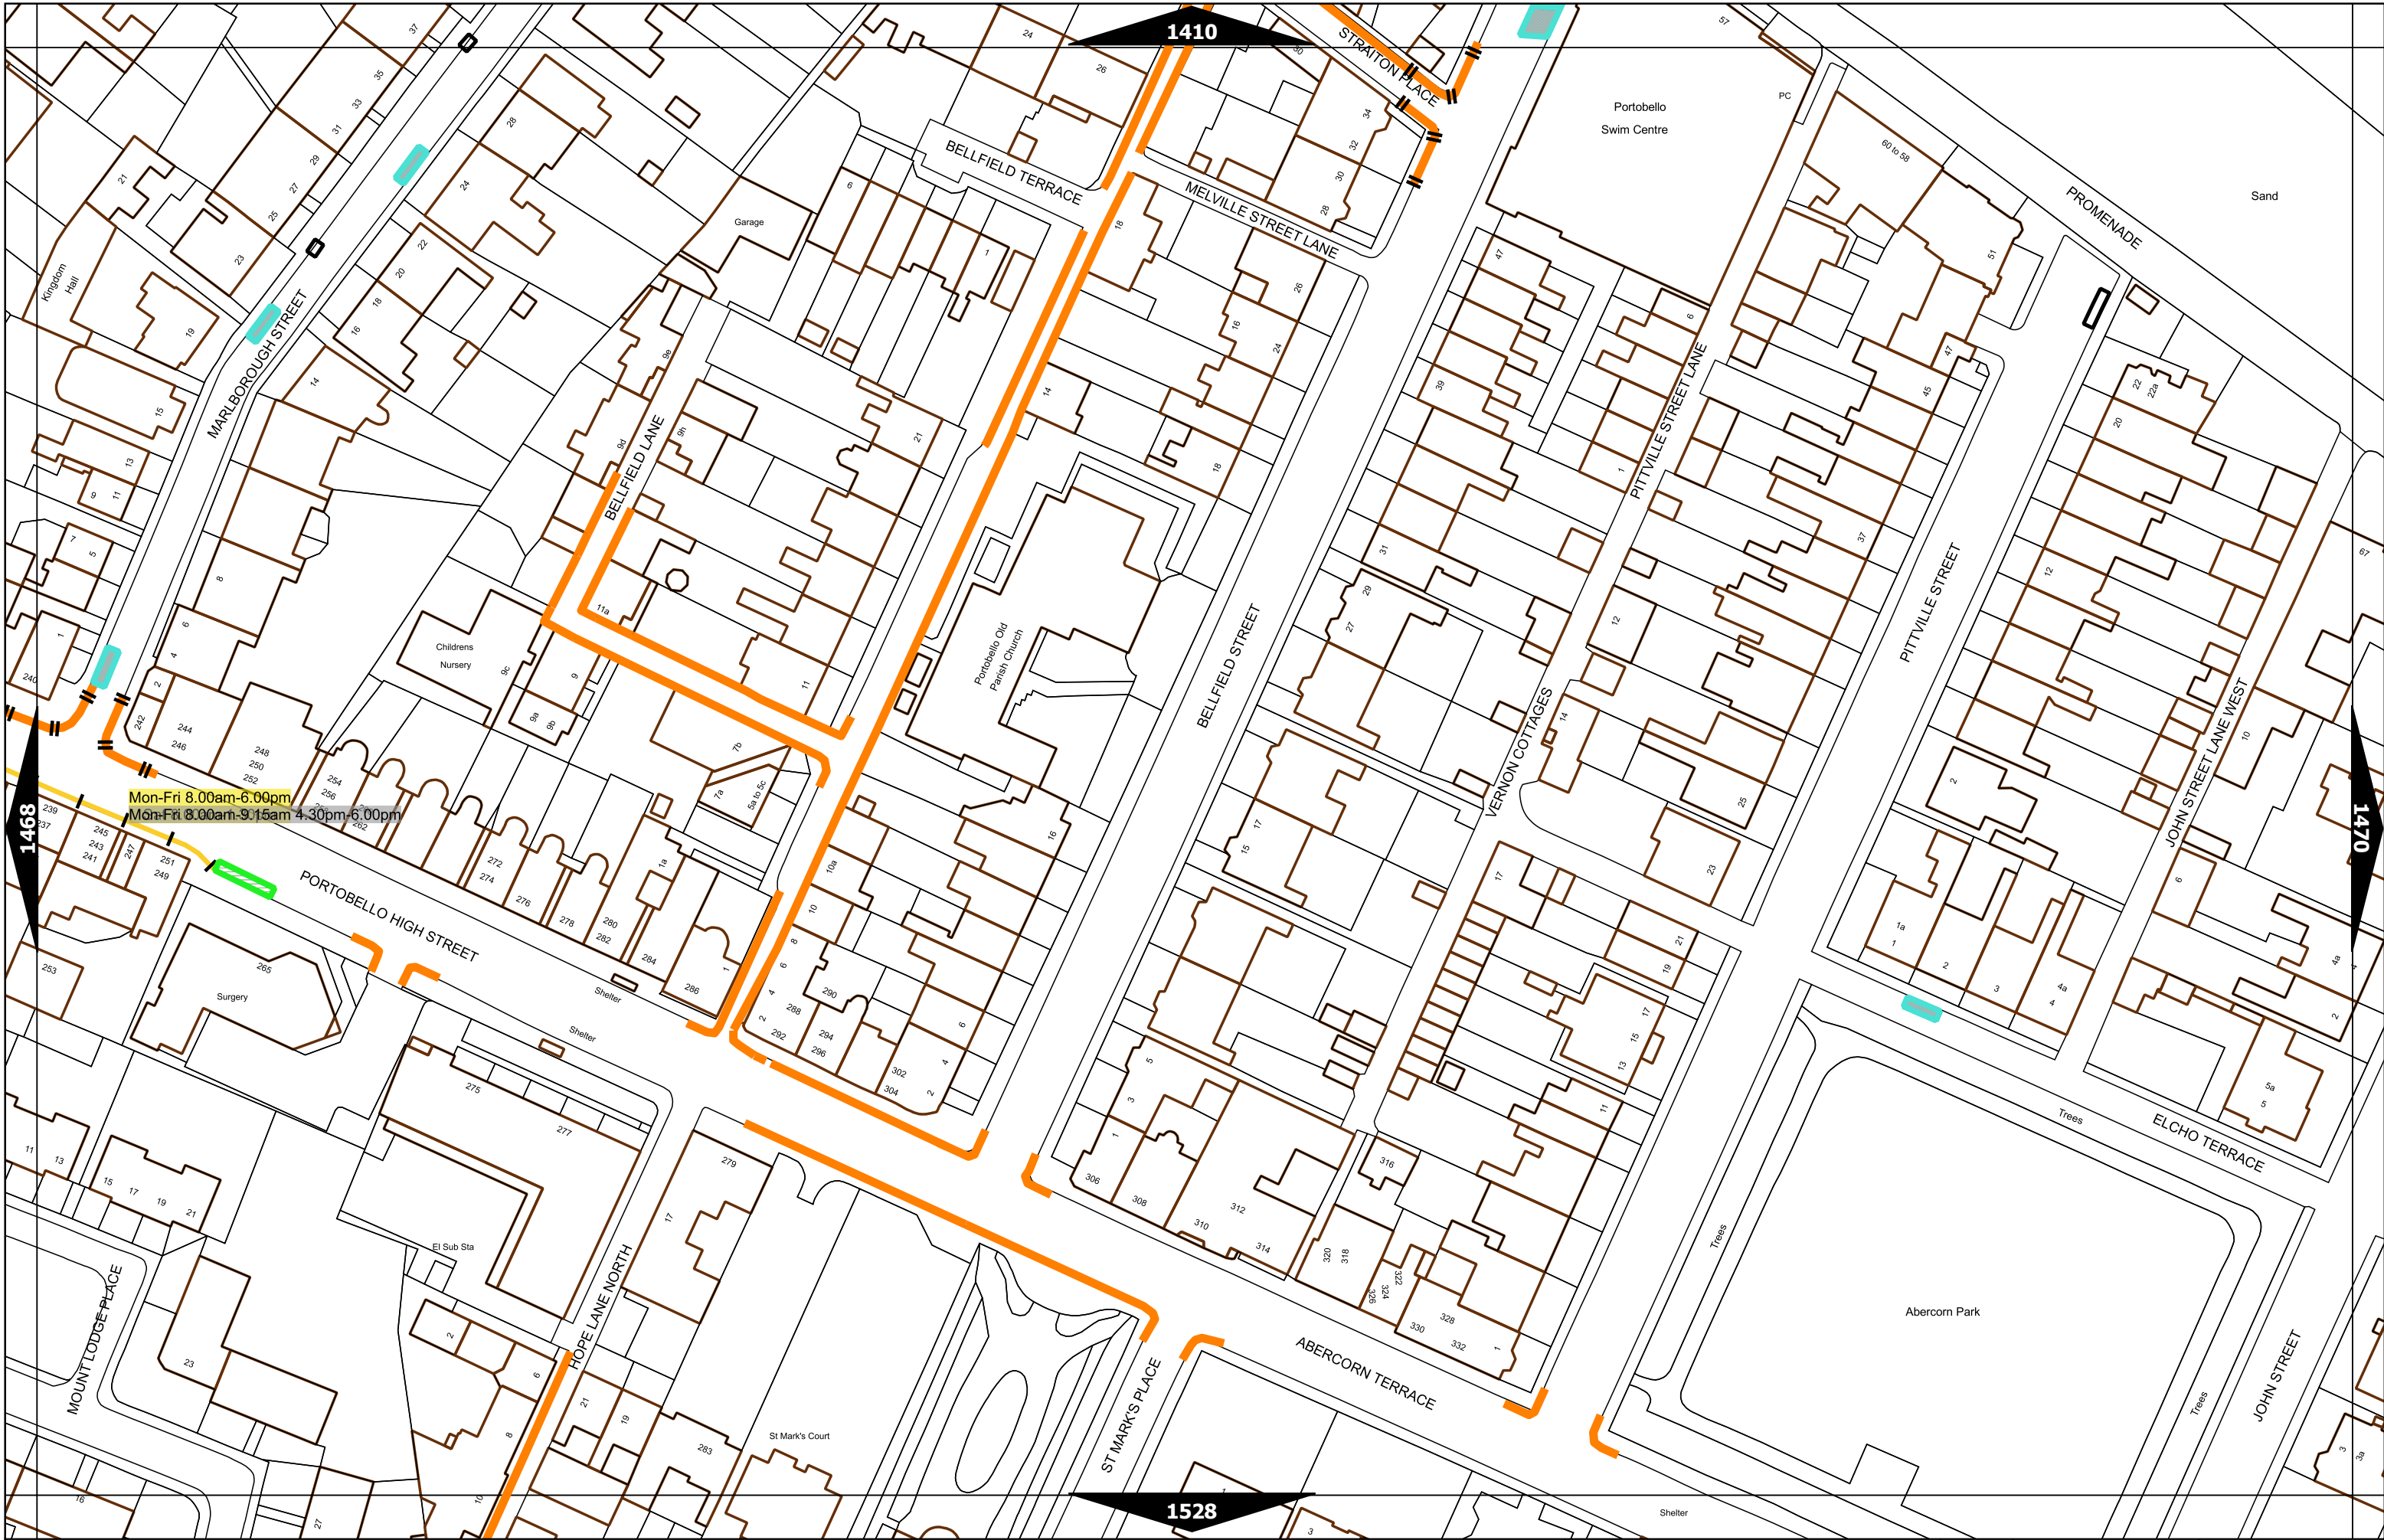

Scale at A3	1:1000
Effective Date	08-Apr-2024
Map Tile	1465
Revision	3
Status	CONFIRMED

Scale at A3	1:1000
Effective Date	08-Apr-2024
Map Tile	1469
Revision	3
Status	CONFIRMED

Scale at A3	1:1000
Effective Date	08-Apr-2024
Map Tile	1524
Revision	4
Status	CONFIRMED

Scale at A3	1:1000
Effective Date	08-Apr-2024
Map Tile	1528
Revision	2
Status	CONFIRMED

Scale at A3	1:1000
Effective Date	08-Apr-2024
Map Tile	1590
Revision	3
Status	CONFIRMED

Scale at A3	1:1000
Effective Date	08-Apr-2024
Map Tile	1737
Revision	2
Status	CONFIRMED

1679

TRAQUAIR PARK WEST

CARRICK KNOWE AVENUE

MEADOWHOUSE ROAD

1737

1739

1797

TYLER'S ACRE ROAD

LAMPACRE ROAD

Carrick Knowe Primary School

Scale at A3	1:1000
Effective Date	08-Apr-2024
Map Tile	1738
Revision	2
Status	CONFIRMED

Scale at A3	1:1000
Effective Date	08-Apr-2024
Map Tile	1753
Revision	7
Status	CONFIRMED