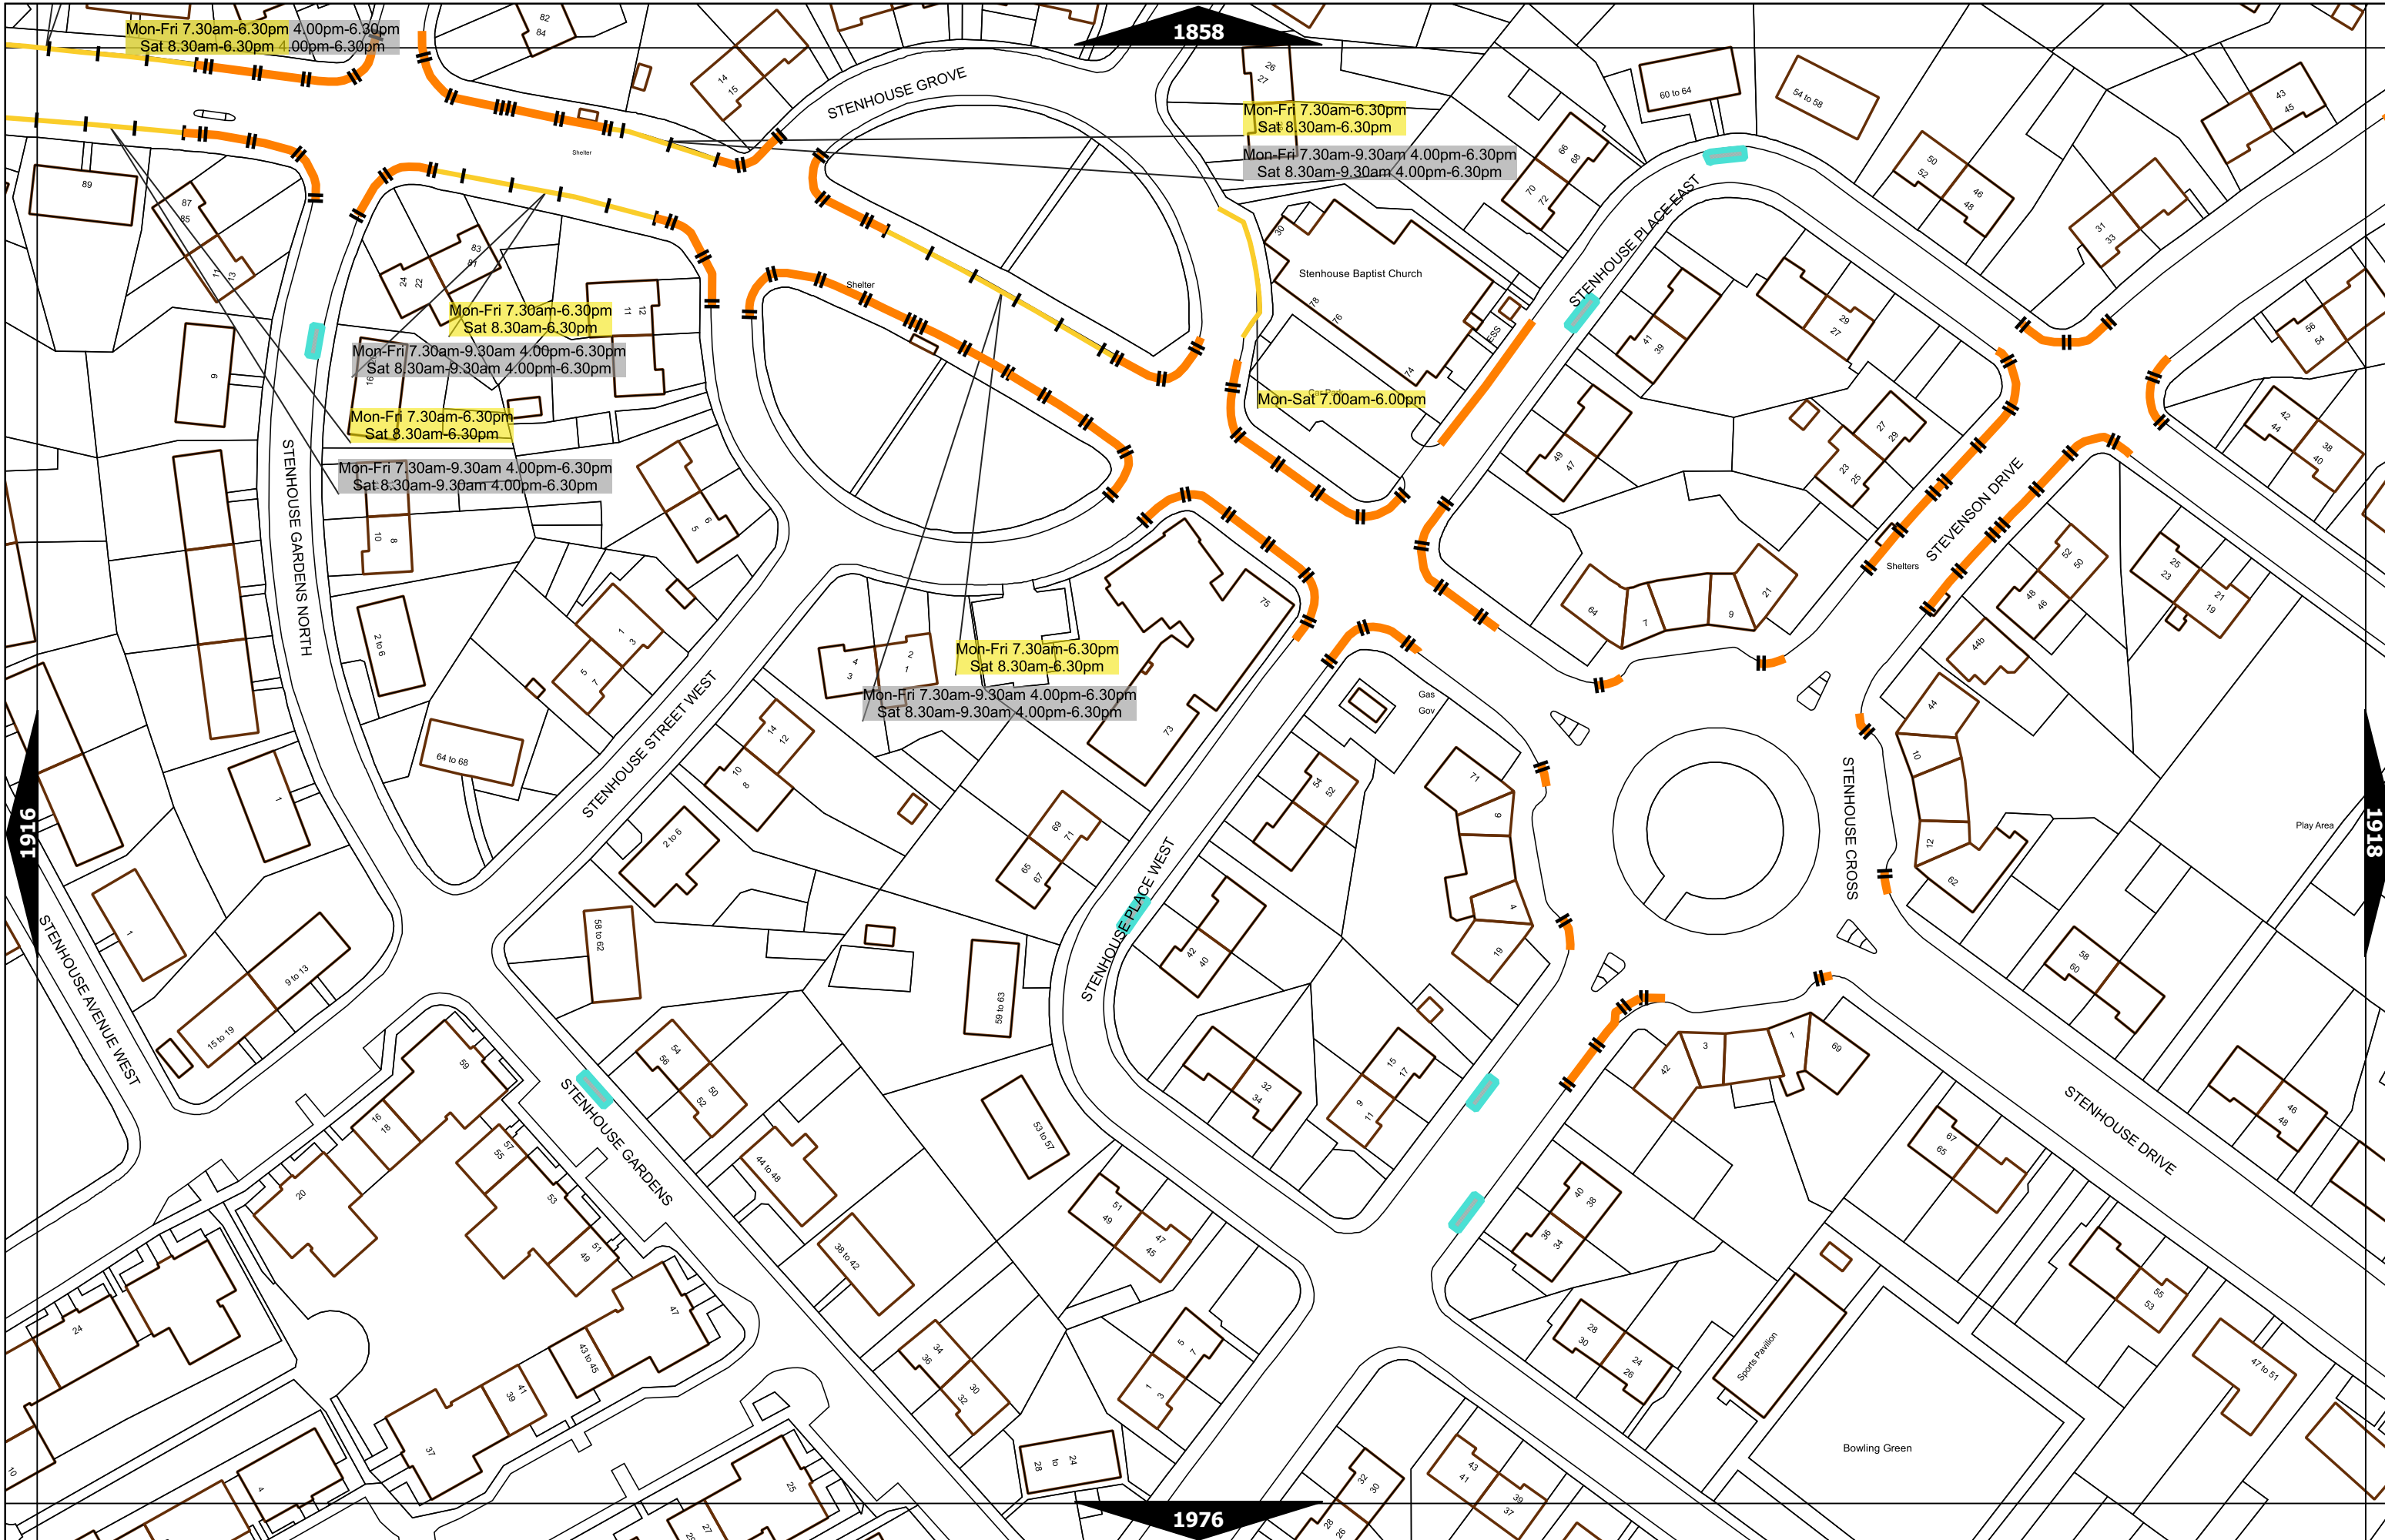

LAMPACRE ROAD

Carrick Knowe Primary School

Scale at A3	1:1000
Effective Date	08-Apr-2024
Map Tile	1738
Revision	2
Status	CONFIRMED

Scale at A3	1:1000
Effective Date	08-Apr-2024
Map Tile	1753
Revision	7
Status	CONFIRMED

Scale at A3	1:1000
Effective Date	08-Apr-2024
Map Tile	1764
Revision	2
Status	CONFIRMED

1858

1800

1860

1918

Scale at A3	1:1000
Effective Date	08-Apr-2024
Map Tile	1859
Revision	3
Status	CONFIRMED

Scale at A3	1:1000
Effective Date	08-Apr-2024
Map Tile	1917
Revision	3
Status	CONFIRMED

Scale at A3	1:1000
Effective Date	08-Apr-2024
Map Tile	1975
Revision	2
Status	CONFIRMED

Scale at A3	1:1000
Effective Date	08-Apr-2024
Map Title	1976
Revision	2
Status	CONFIRMED

Scale at A3	1:1000
Effective Date	08-Apr-2024
Map Tile	2212
Revision	3
Status	CONFIRMED

Scale at A3	1:1000
Effective Date	08-Apr-2024
Map Tile	2397
Revision	1
Status	CONFIRMED

Scale at A3	1:1000
Effective Date	08-Apr-2024
Map Tile	2511
Revision	2
Status	CONFIRMED

Scale at A3	1:1000
Effective Date	08-Apr-2024
Map Tile	2704
Revision	3
Status	CONFIRMED