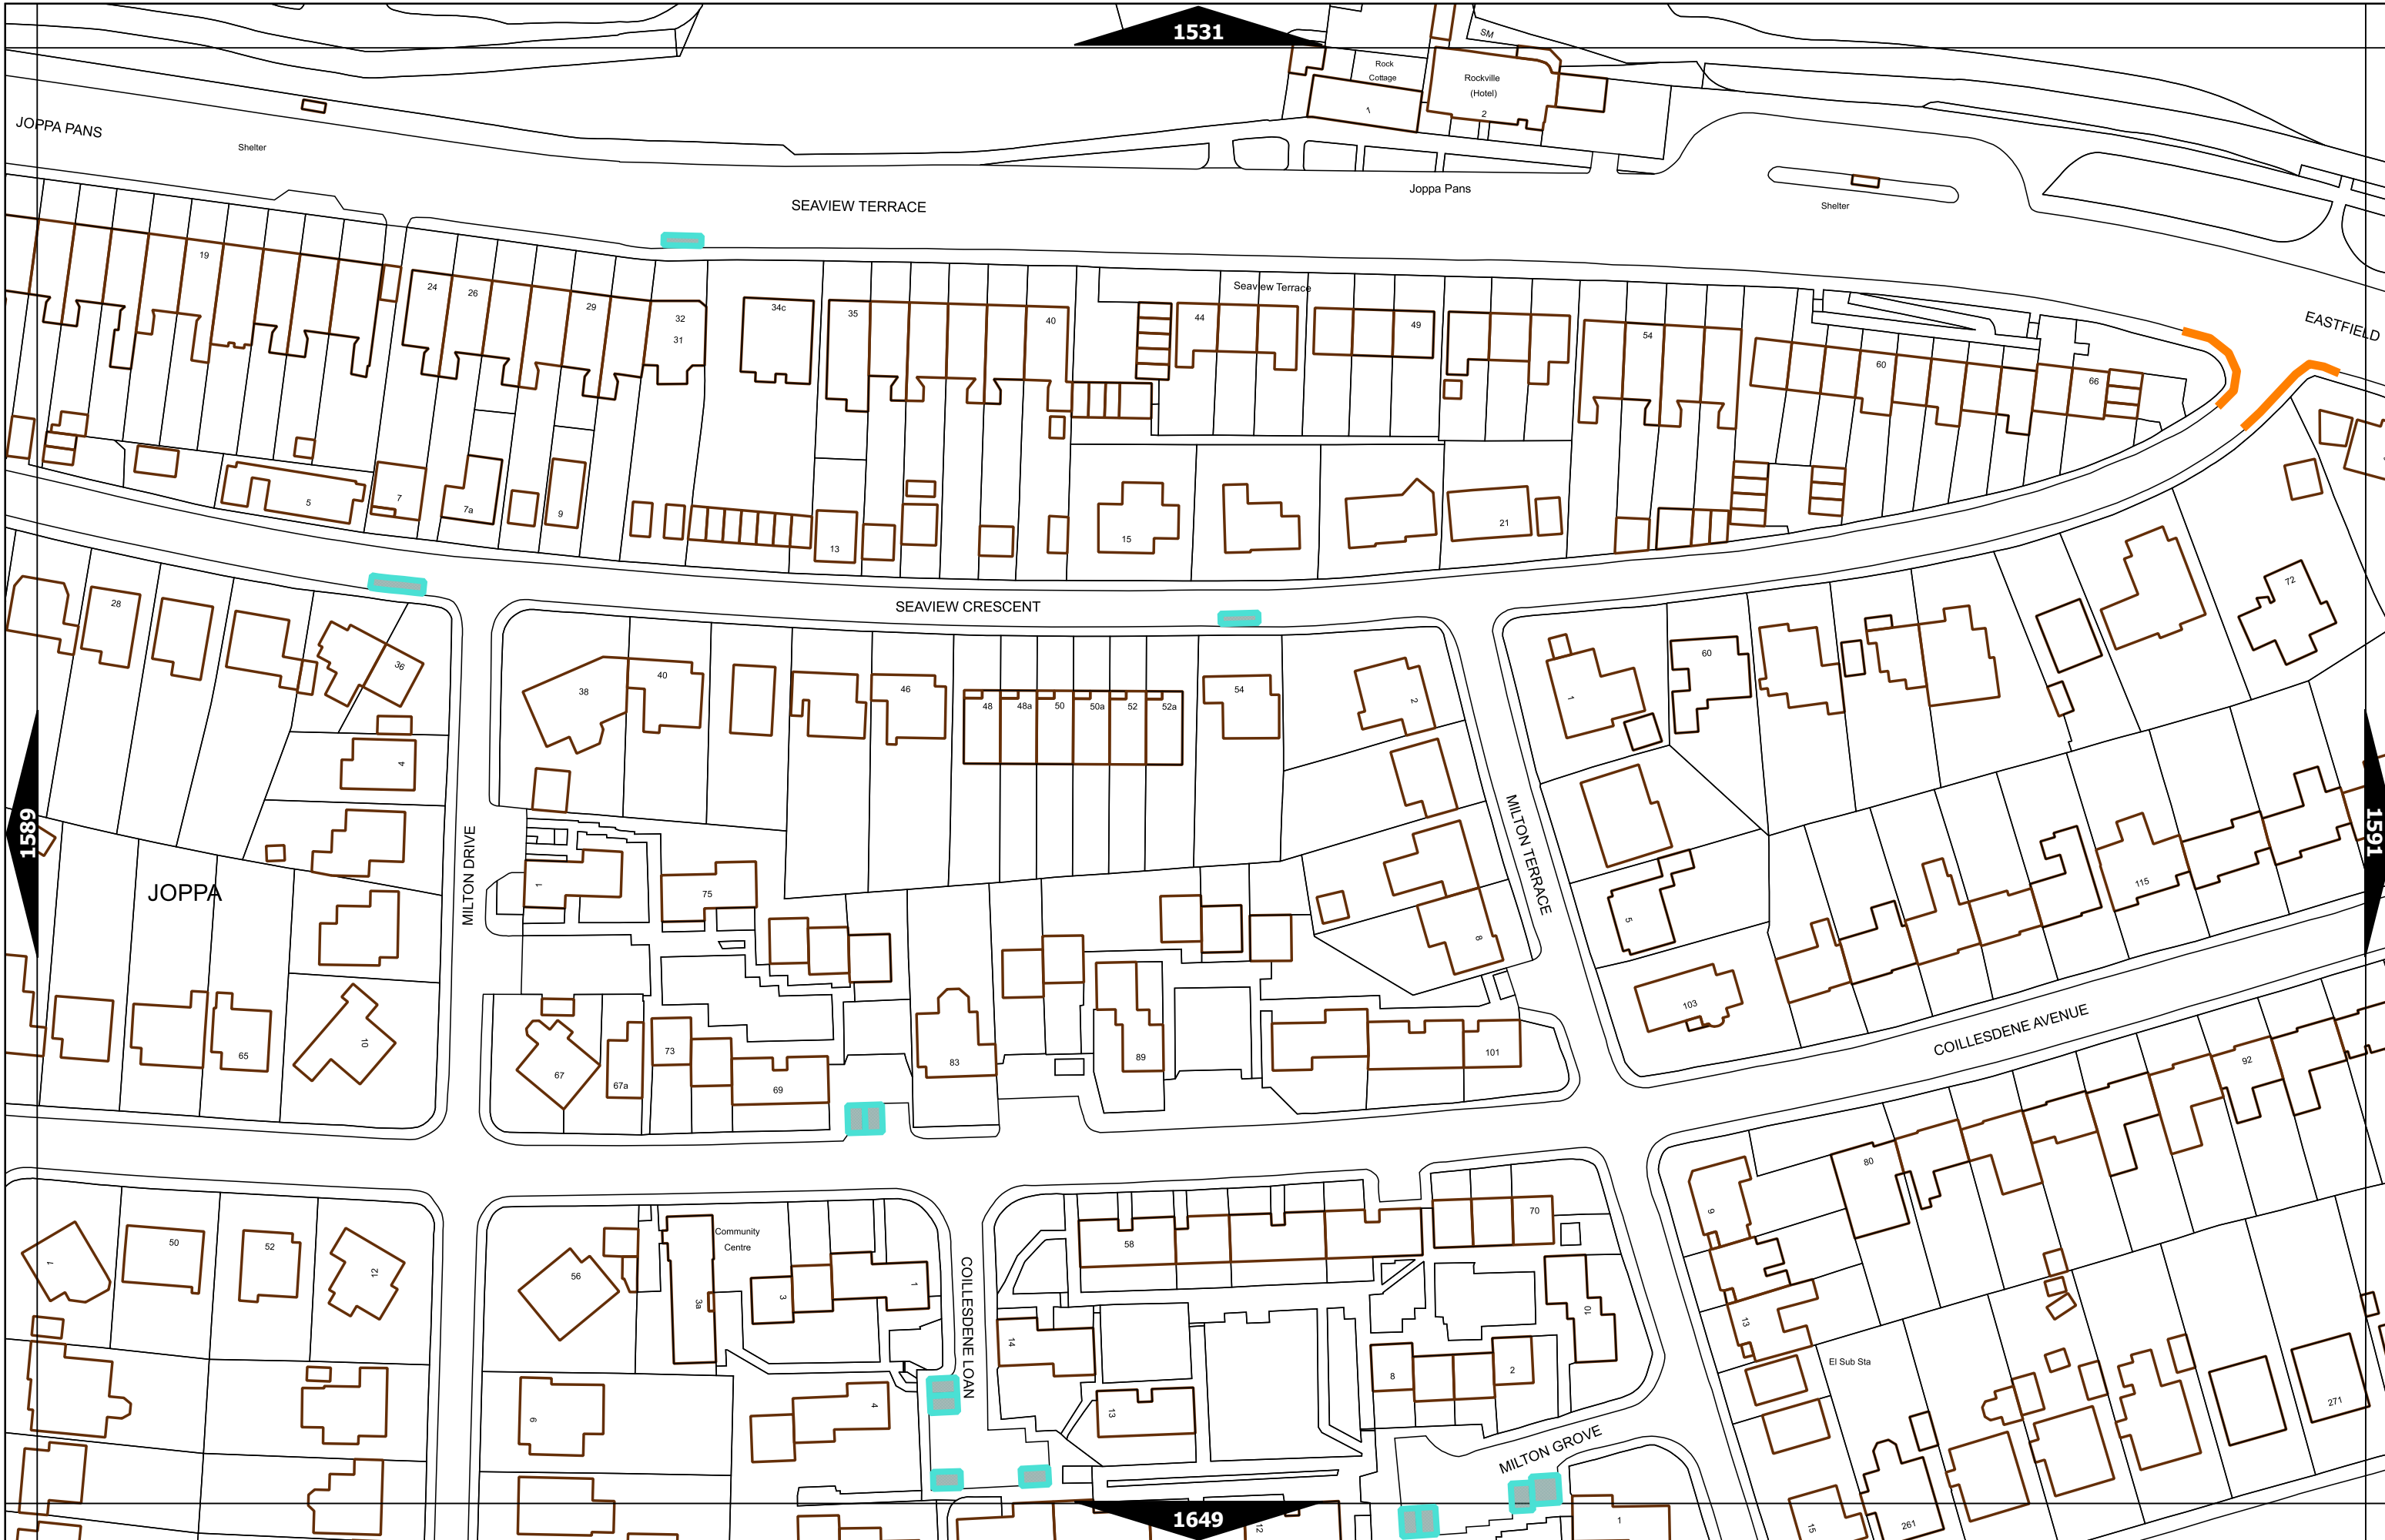

Scale at A3	1:1000
Effective Date	08-Apr-2024
Map Tile	1465
Revision	3
Status	CONFIRMED

Scale at A3	1:1000
Effective Date	08-Apr-2024
Map Tile	1469
Revision	3
Status	CONFIRMED

Scale at A3	1:1000
Effective Date	08-Apr-2024
Map Tile	1524
Revision	4
Status	CONFIRMED

Scale at A3	1:1000
Effective Date	08-Apr-2024
Map Tile	1528
Revision	2
Status	CONFIRMED

Scale at A3	1:1000
Effective Date	08-Apr-2024
Map Tile	1590
Revision	3
Status	CONFIRMED

Scale at A3	1:1000
Effective Date	08-Apr-2024
Map Tile	1737
Revision	2
Status	CONFIRMED

1679

TRAQUAIR PARK WEST

CARRICK KNOWE AVENUE

MEADOWHOUSE ROAD

1737

1739

1797

TYLER'S ACRE ROAD

LAMPACRE ROAD

Carrick Knowe Primary School

Scale at A3	1:1000
Effective Date	08-Apr-2024
Map Tile	1738
Revision	2
Status	CONFIRMED

Scale at A3	1:1000
Effective Date	08-Apr-2024
Map Tile	1753
Revision	7
Status	CONFIRMED