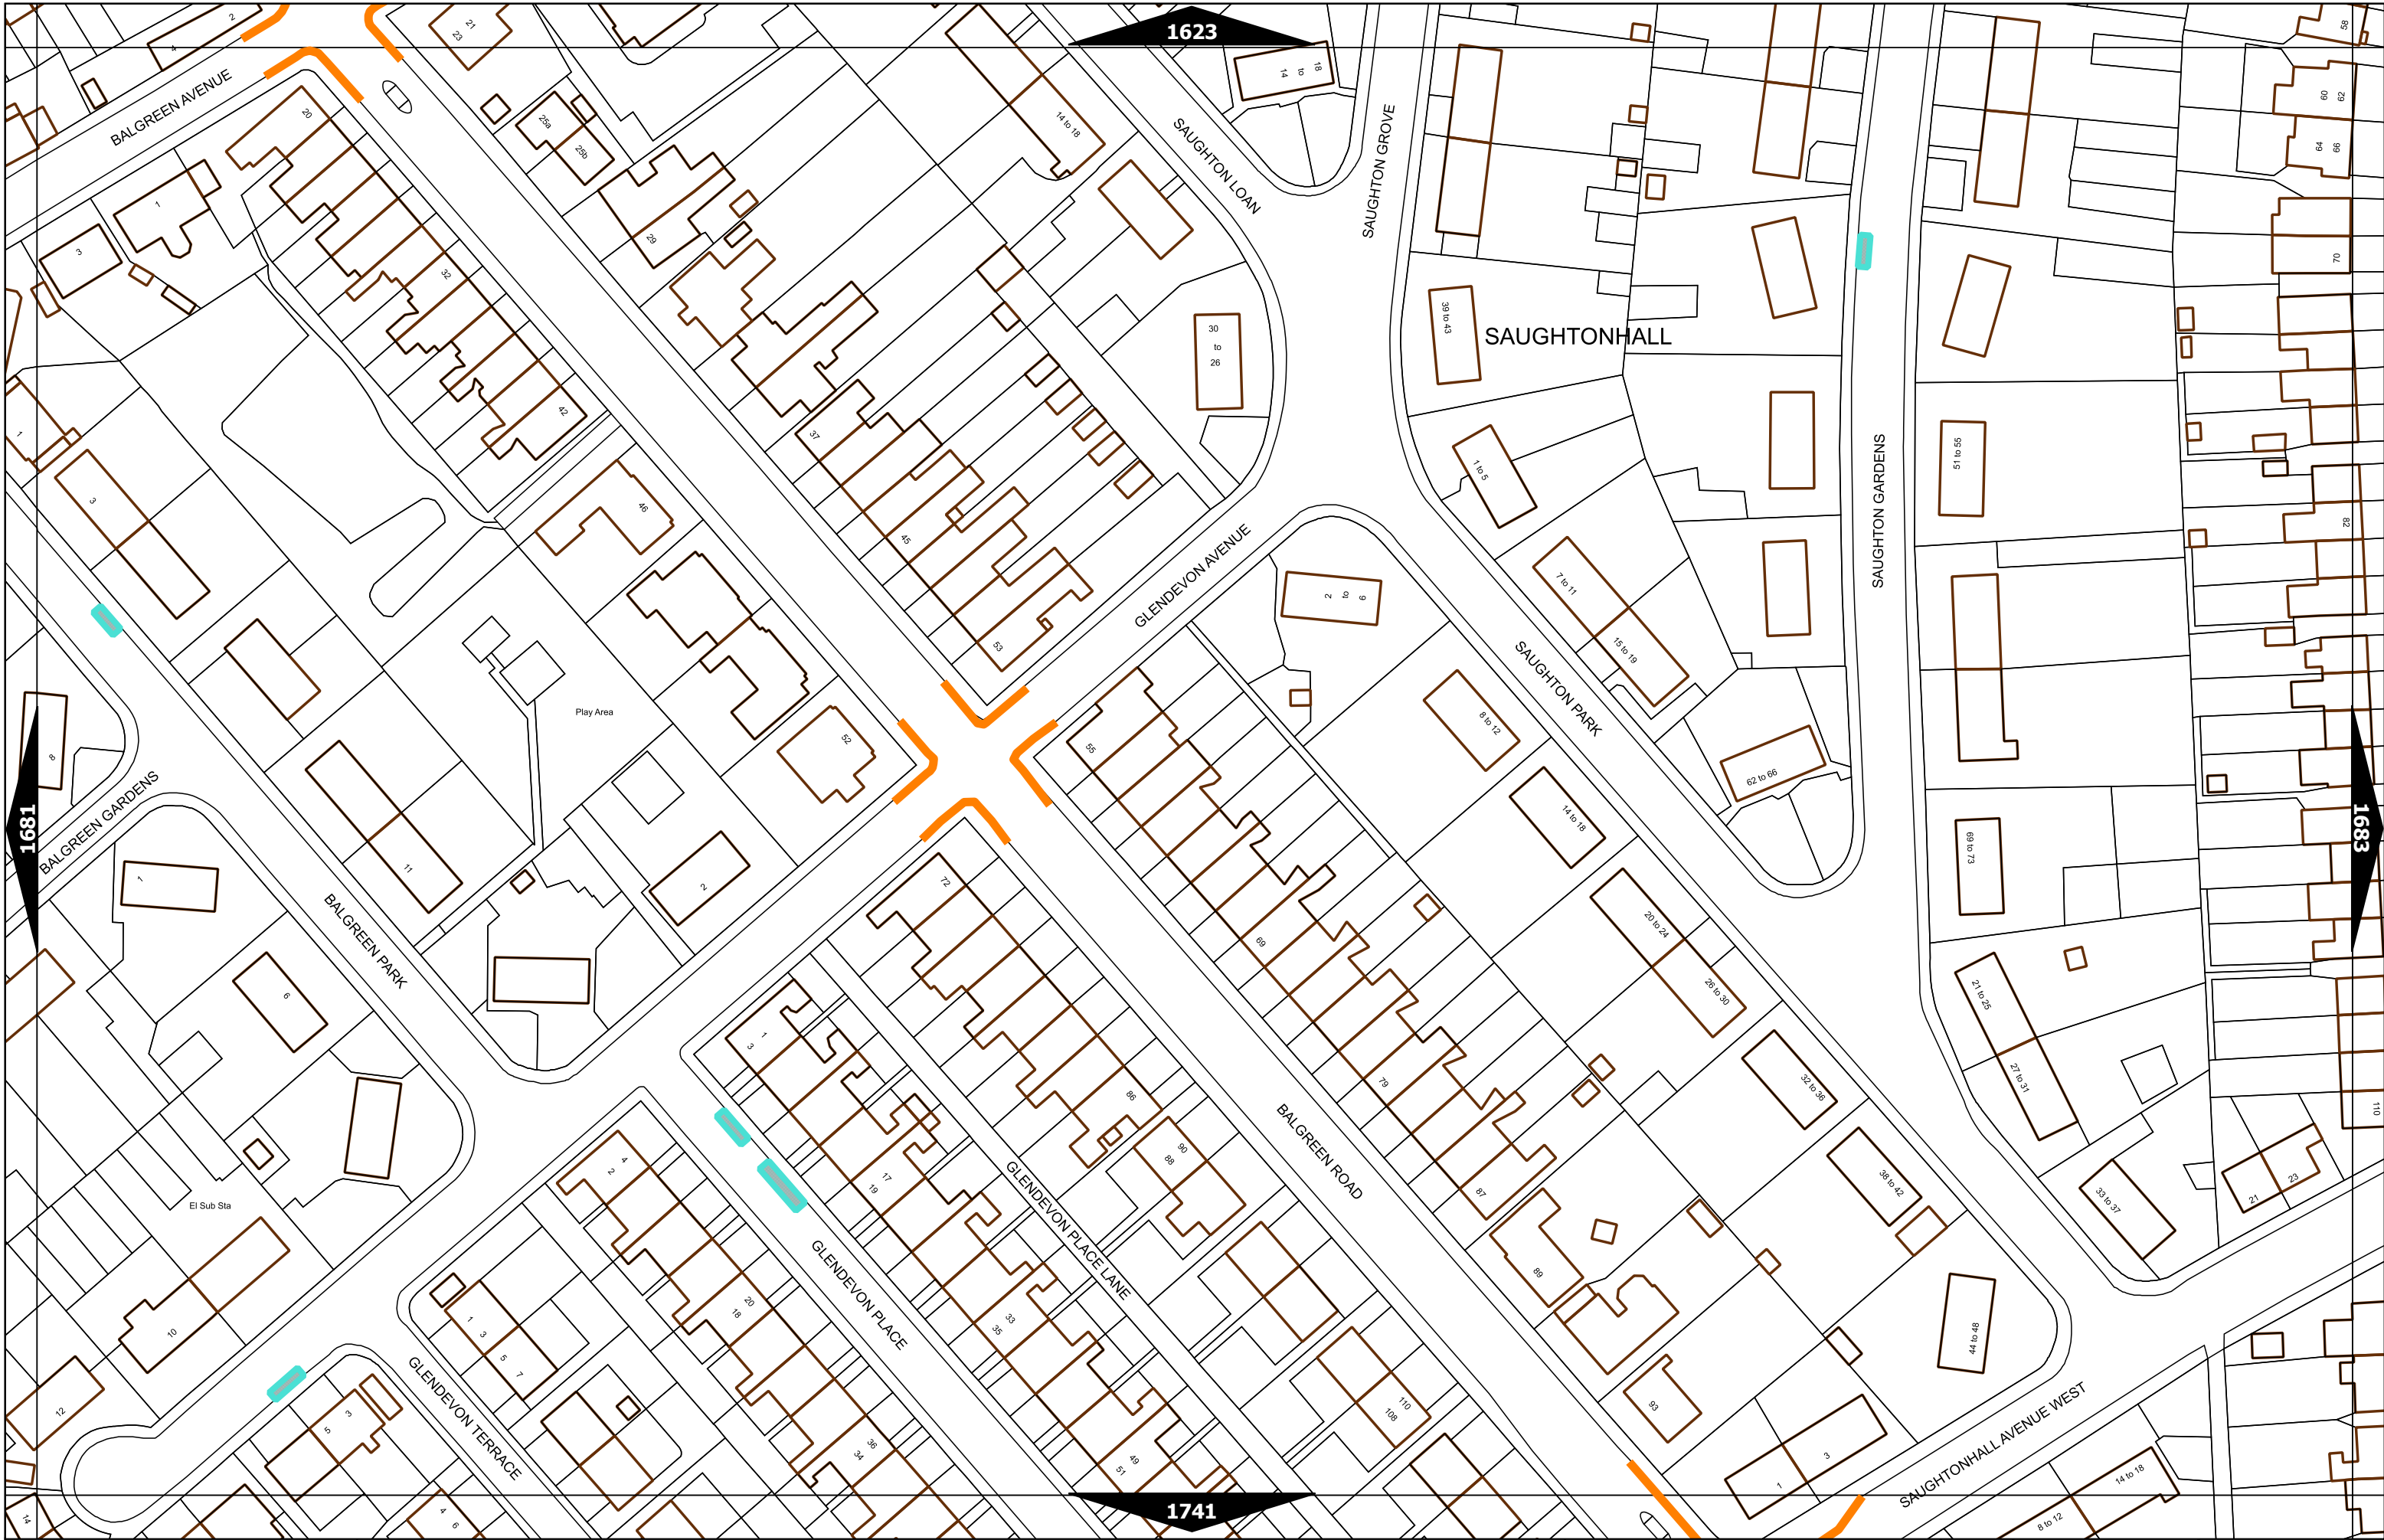

Scale at A3	1:1000
Effective Date	08-Apr-2024
Map Tile	1465
Revision	3
Status	CONFIRMED

Scale at A3	1:1000
Effective Date	08-Apr-2024
Map Tile	1469
Revision	3
Status	CONFIRMED

Scale at A3	1:1000
Effective Date	08-Apr-2024
Map Tile	1524
Revision	4
Status	CONFIRMED

Scale at A3	1:1000
Effective Date	08-Apr-2024
Map Tile	1528
Revision	2
Status	CONFIRMED

Scale at A3	1:1000
Effective Date	08-Apr-2024
Map Tile	1590
Revision	3
Status	CONFIRMED

Scale at A3	1:1000
Effective Date	08-Apr-2024
Map Tile	1737
Revision	2
Status	CONFIRMED

1679

TRAQUAIR PARK WEST

CARRICK KNOWE AVENUE

MEADOWHOUSE ROAD

1737

1739

1797

TYLER'S ACRE ROAD

LAMPACRE ROAD

Carrick Knowe Primary School

Scale at A3	1:1000
Effective Date	08-Apr-2024
Map Tile	1738
Revision	2
Status	CONFIRMED

Scale at A3	1:1000
Effective Date	08-Apr-2024
Map Tile	1753
Revision	7
Status	CONFIRMED