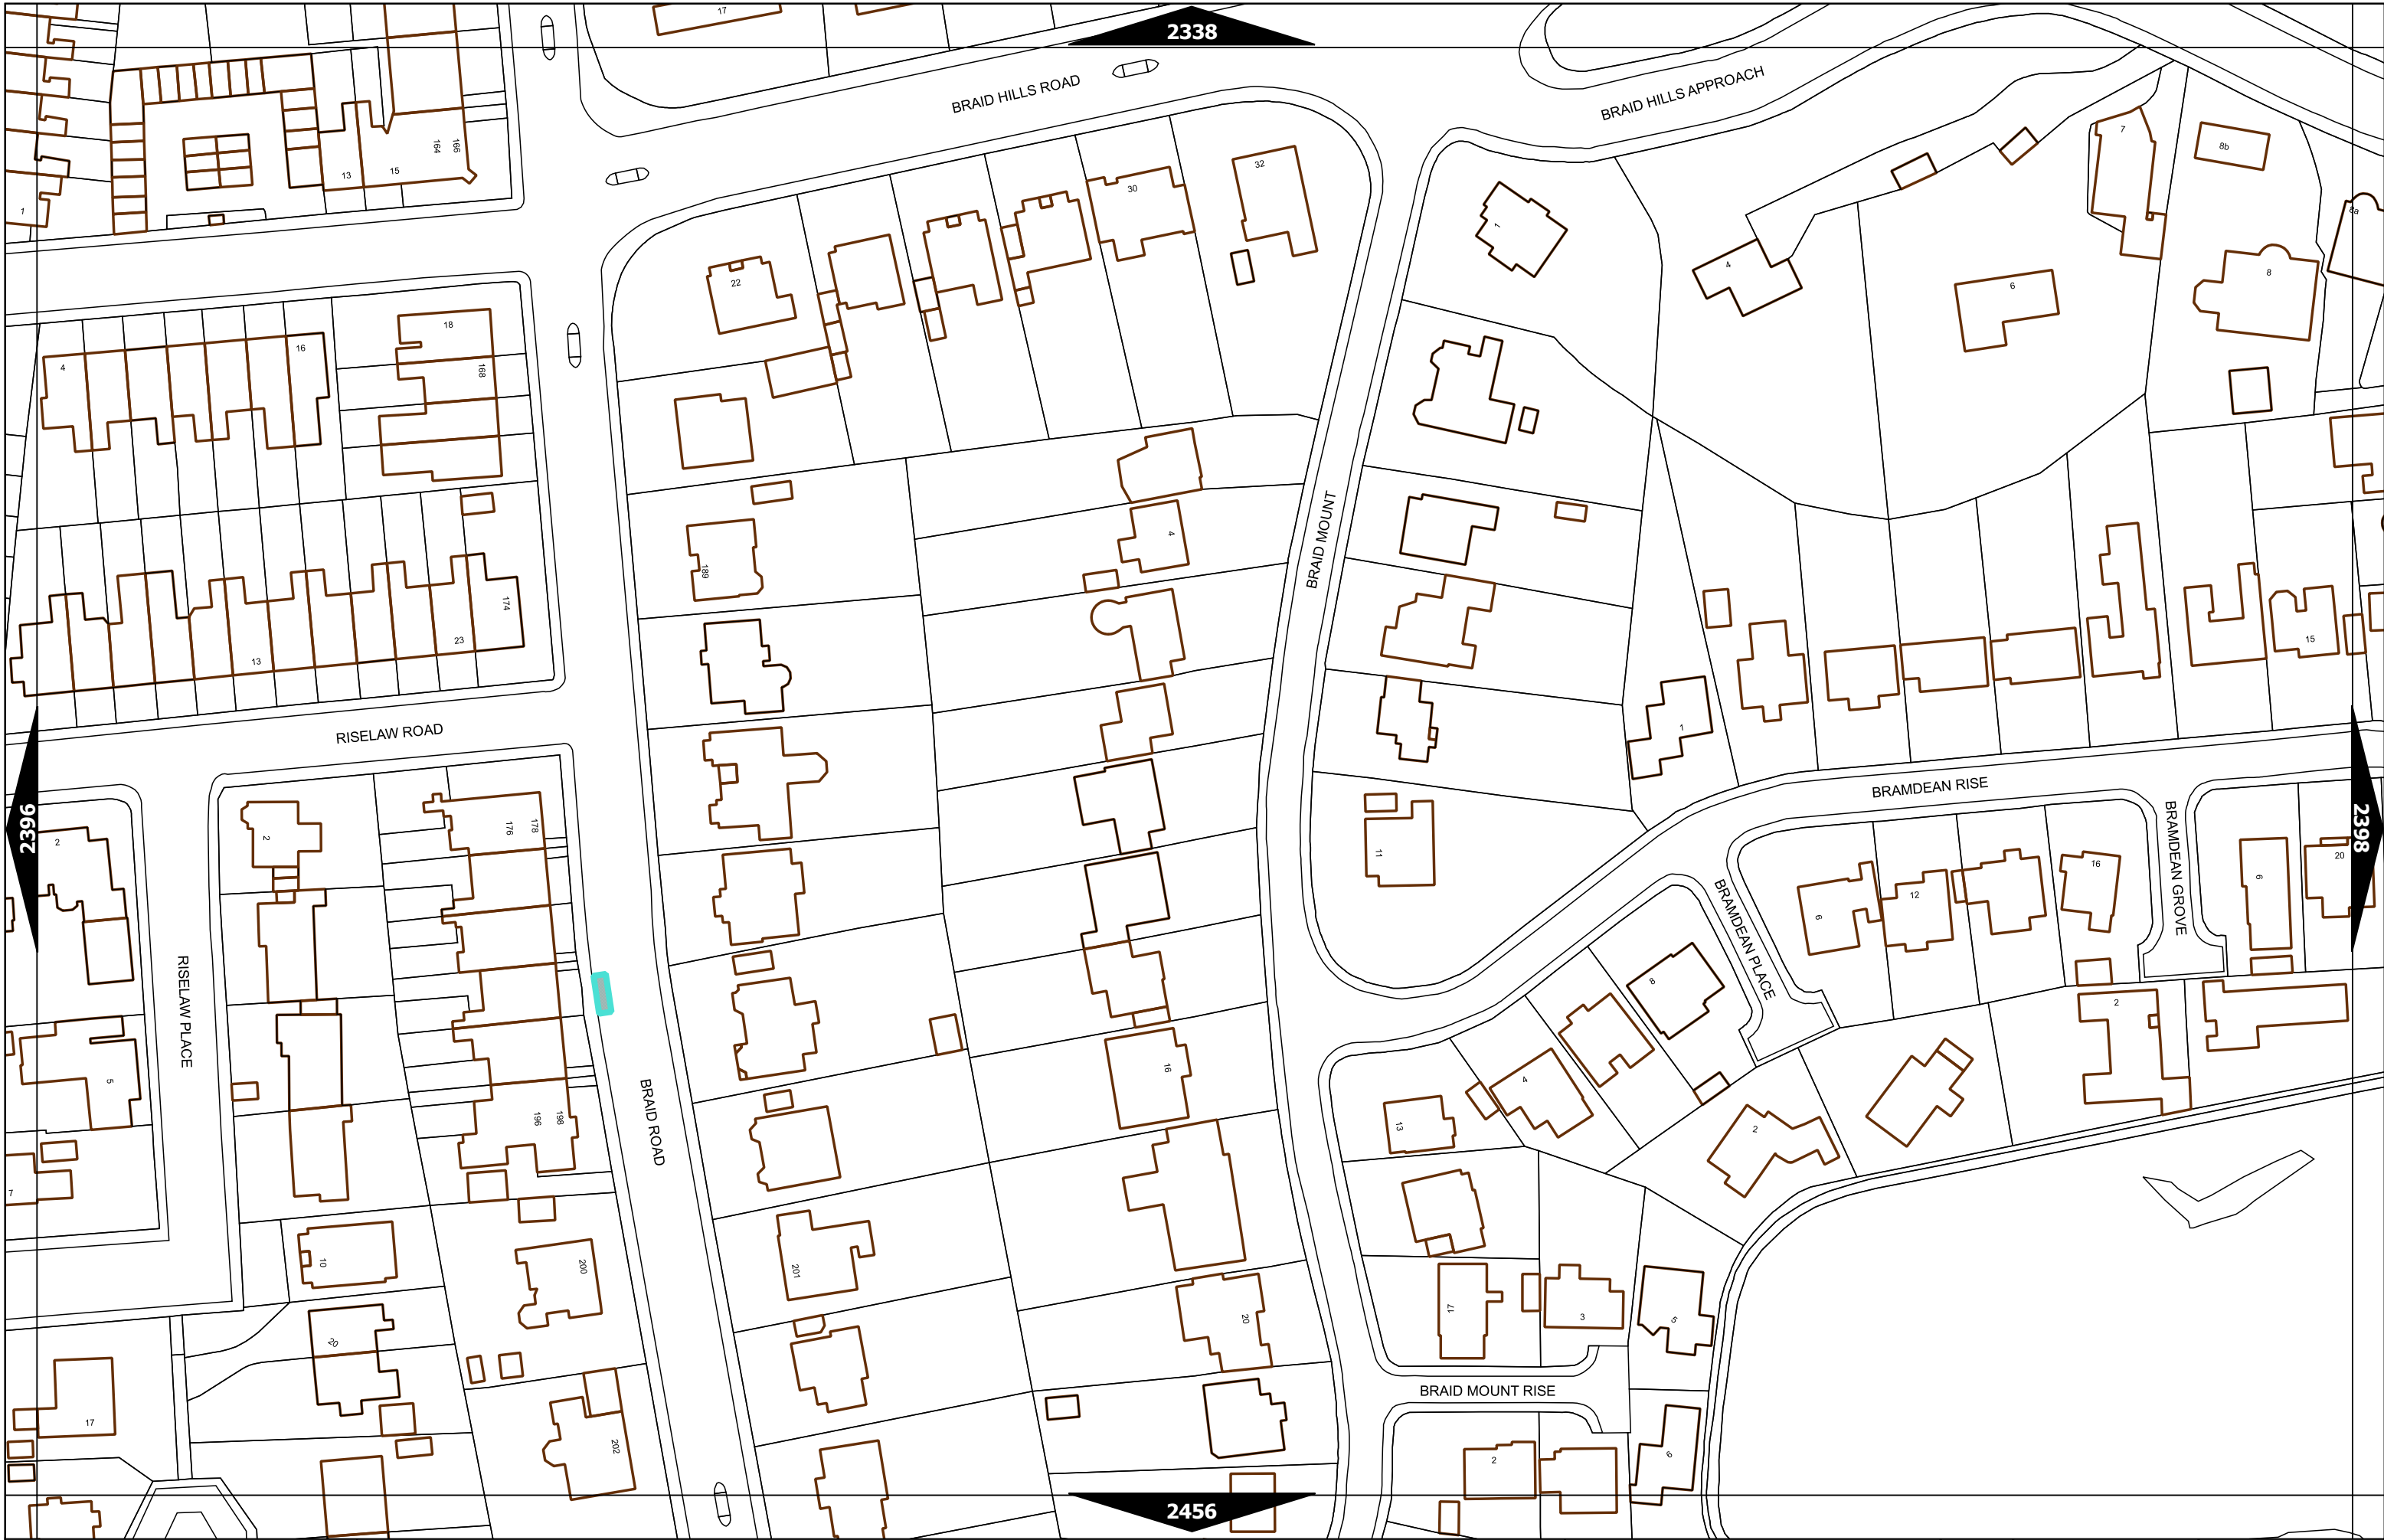

Scale at A3	1:1000
Effective Date	08-Apr-2024
Map Tile	1764
Revision	2
Status	CONFIRMED

1858

1800

1860

1918

Scale at A3	1:1000
Effective Date	08-Apr-2024
Map Tile	1859
Revision	3
Status	CONFIRMED

Scale at A3	1:1000
Effective Date	08-Apr-2024
Map Tile	1917
Revision	3
Status	CONFIRMED

Scale at A3	1:1000
Effective Date	08-Apr-2024
Map Tile	1975
Revision	2
Status	CONFIRMED

Scale at A3	1:1000
Effective Date	08-Apr-2024
Map Title	1976
Revision	2
Status	CONFIRMED

Scale at A3	1:1000
Effective Date	08-Apr-2024
Map Tile	2212
Revision	3
Status	CONFIRMED

Scale at A3	1:1000
Effective Date	08-Apr-2024
Map Tile	2397
Revision	1
Status	CONFIRMED

Scale at A3	1:1000
Effective Date	08-Apr-2024
Map Tile	2511
Revision	2
Status	CONFIRMED

Scale at A3	1:1000
Effective Date	08-Apr-2024
Map Tile	2704
Revision	3
Status	CONFIRMED