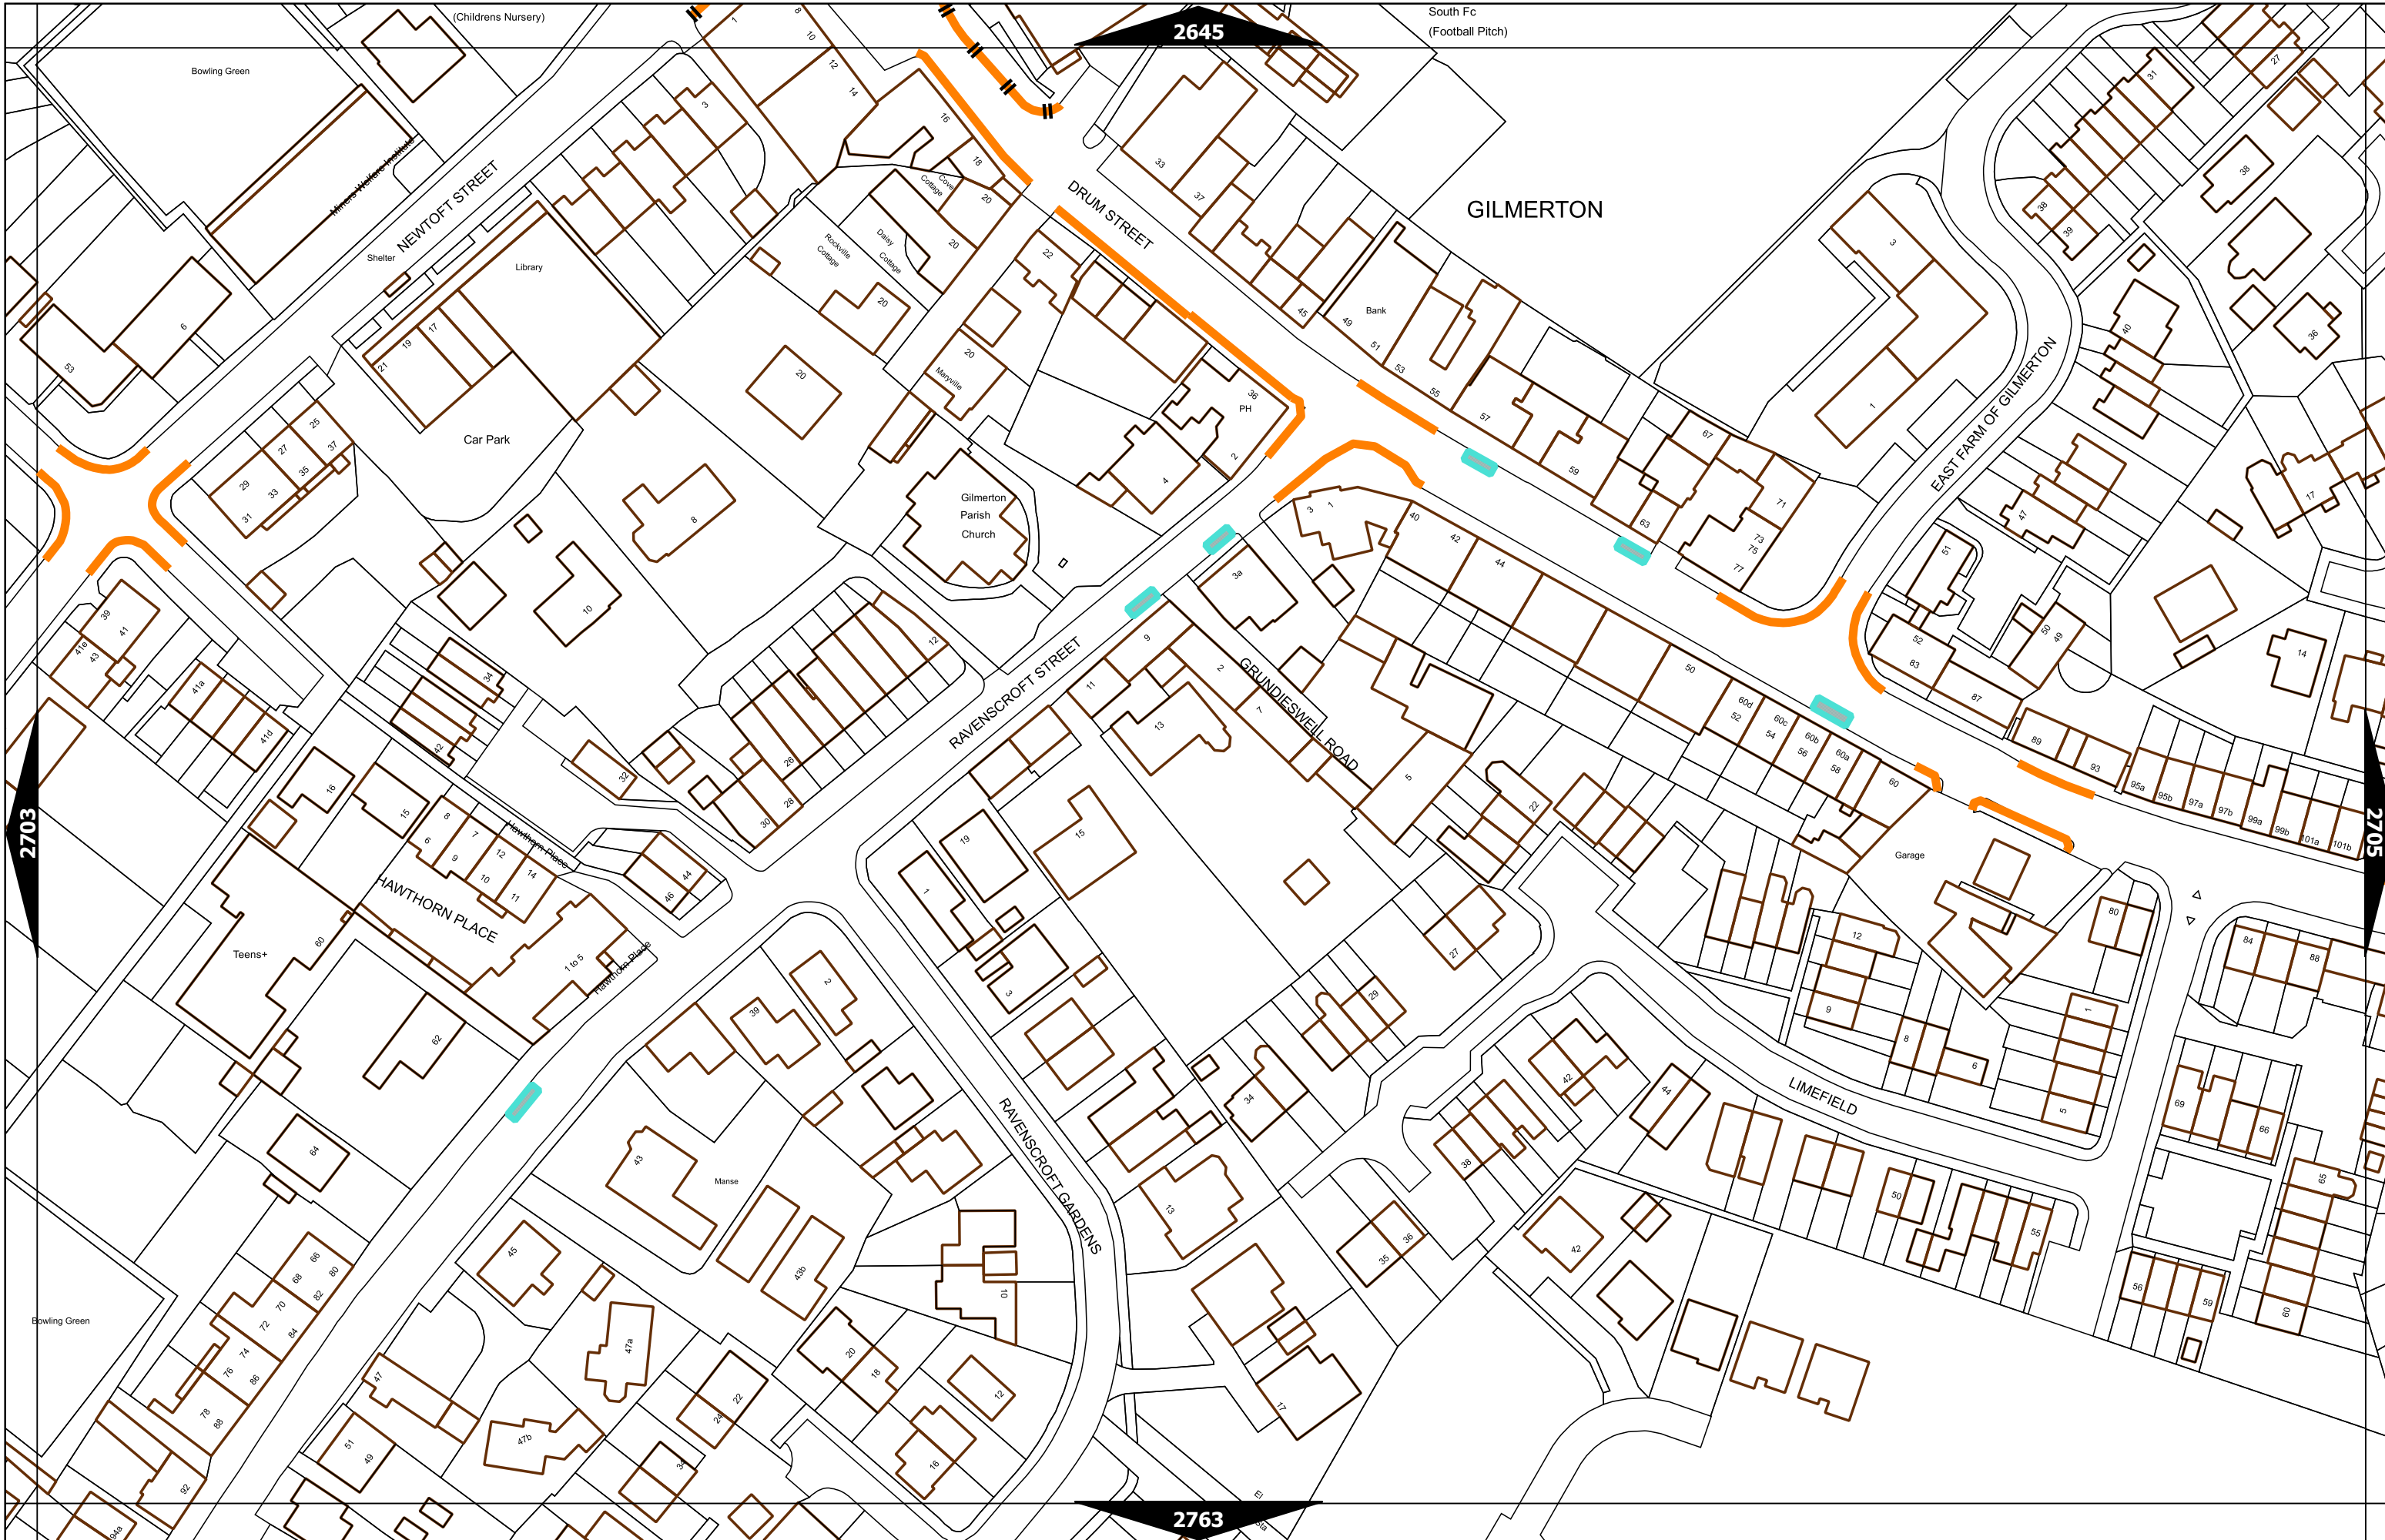

Scale at A3	1:1000
Effective Date	08-Apr-2024
Map Tile	1764
Revision	2
Status	CONFIRMED

1858

1800

1860

1918

Scale at A3	1:1000
Effective Date	08-Apr-2024
Map Tile	1859
Revision	3
Status	CONFIRMED

Scale at A3	1:1000
Effective Date	08-Apr-2024
Map Tile	1917
Revision	3
Status	CONFIRMED

Scale at A3	1:1000
Effective Date	08-Apr-2024
Map Tile	1975
Revision	2
Status	CONFIRMED

Scale at A3	1:1000
Effective Date	08-Apr-2024
Map Title	1976
Revision	2
Status	CONFIRMED

Scale at A3	1:1000
Effective Date	08-Apr-2024
Map Tile	2212
Revision	3
Status	CONFIRMED

Scale at A3	1:1000
Effective Date	08-Apr-2024
Map Tile	2397
Revision	1
Status	CONFIRMED

Scale at A3	1:1000
Effective Date	08-Apr-2024
Map Tile	2511
Revision	2
Status	CONFIRMED

Scale at A3	1:1000
Effective Date	08-Apr-2024
Map Tile	2704
Revision	3
Status	CONFIRMED