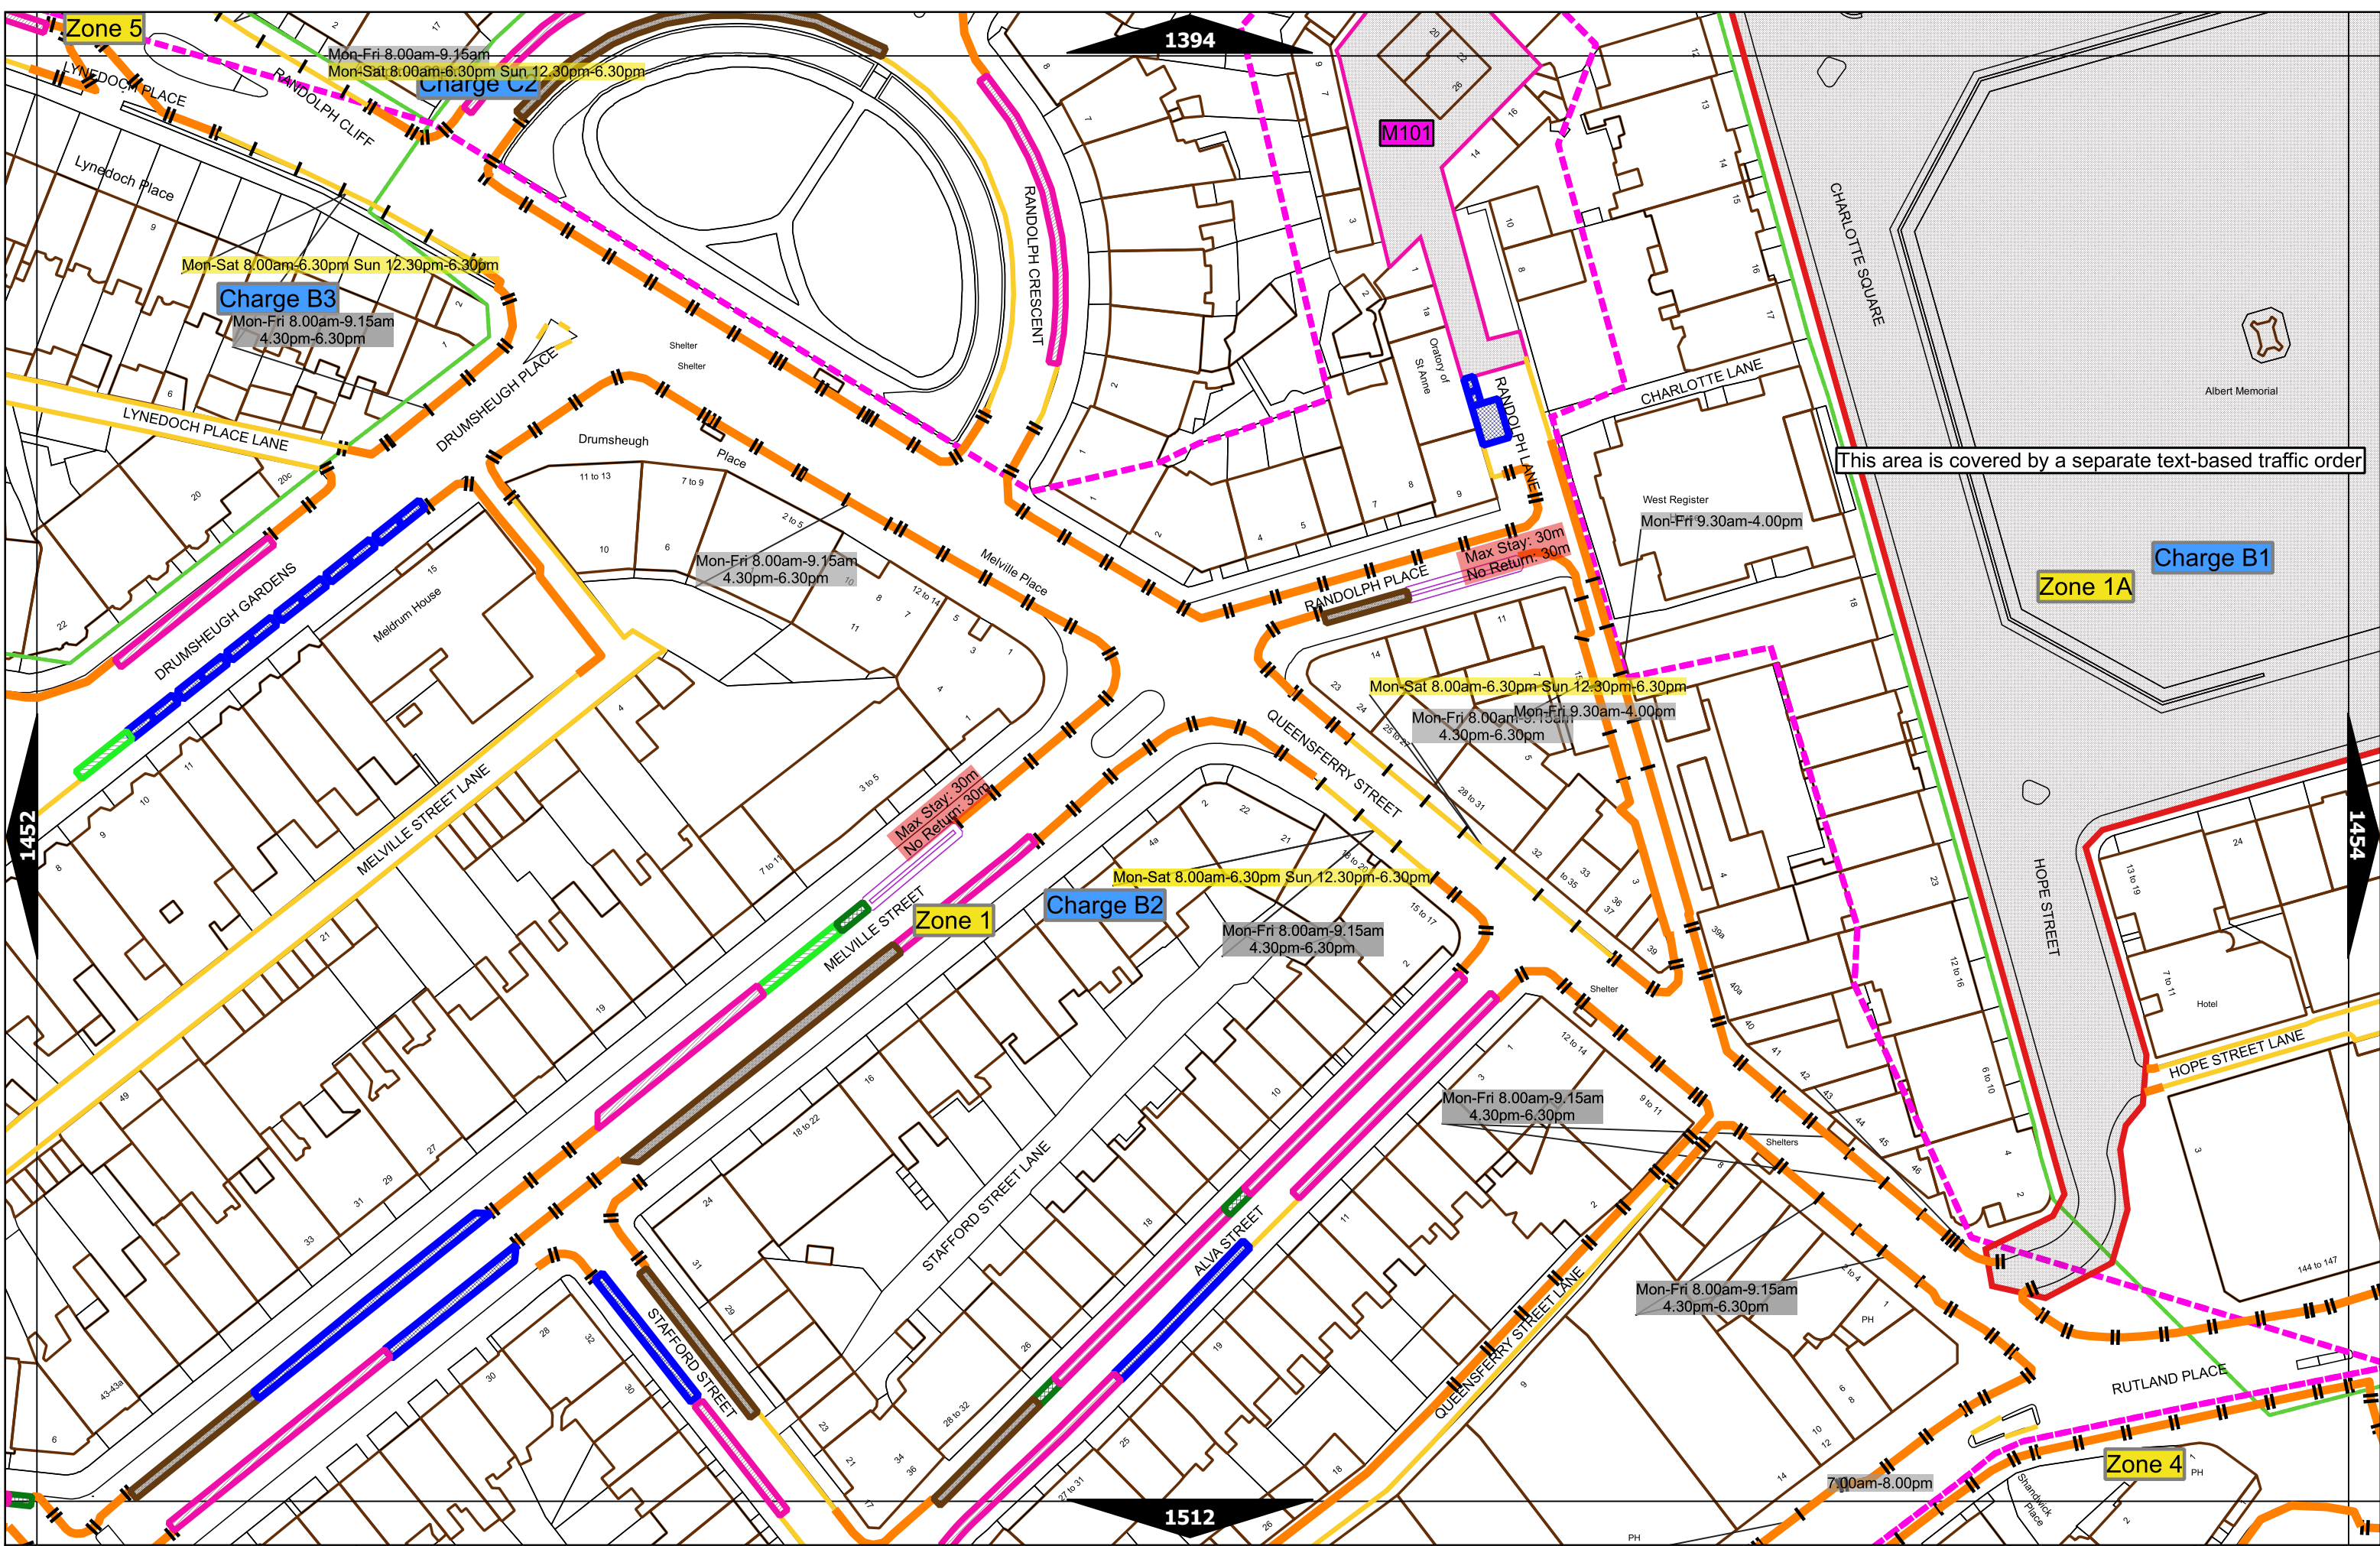

Scale at A3	1:1000
Effective Date	18-Feb-2024
Map Tile	1452
Revision	5
Status	CONFIRMED

Scale at A3	1:1000
Effective Date	18-Feb-2024
Map Tile	1453
Revision	4
Status	CONFIRMED

	Scale at A3	1:1000
	Effective Date	18-Feb-2024
	Map Tile	1512
	Revision	5
	Status	CONFIRMED

Scale at A3	1:1000
Effective Date	18-Feb-2024
Map Tile	1569
Revision	4
Status	CONFIRMED