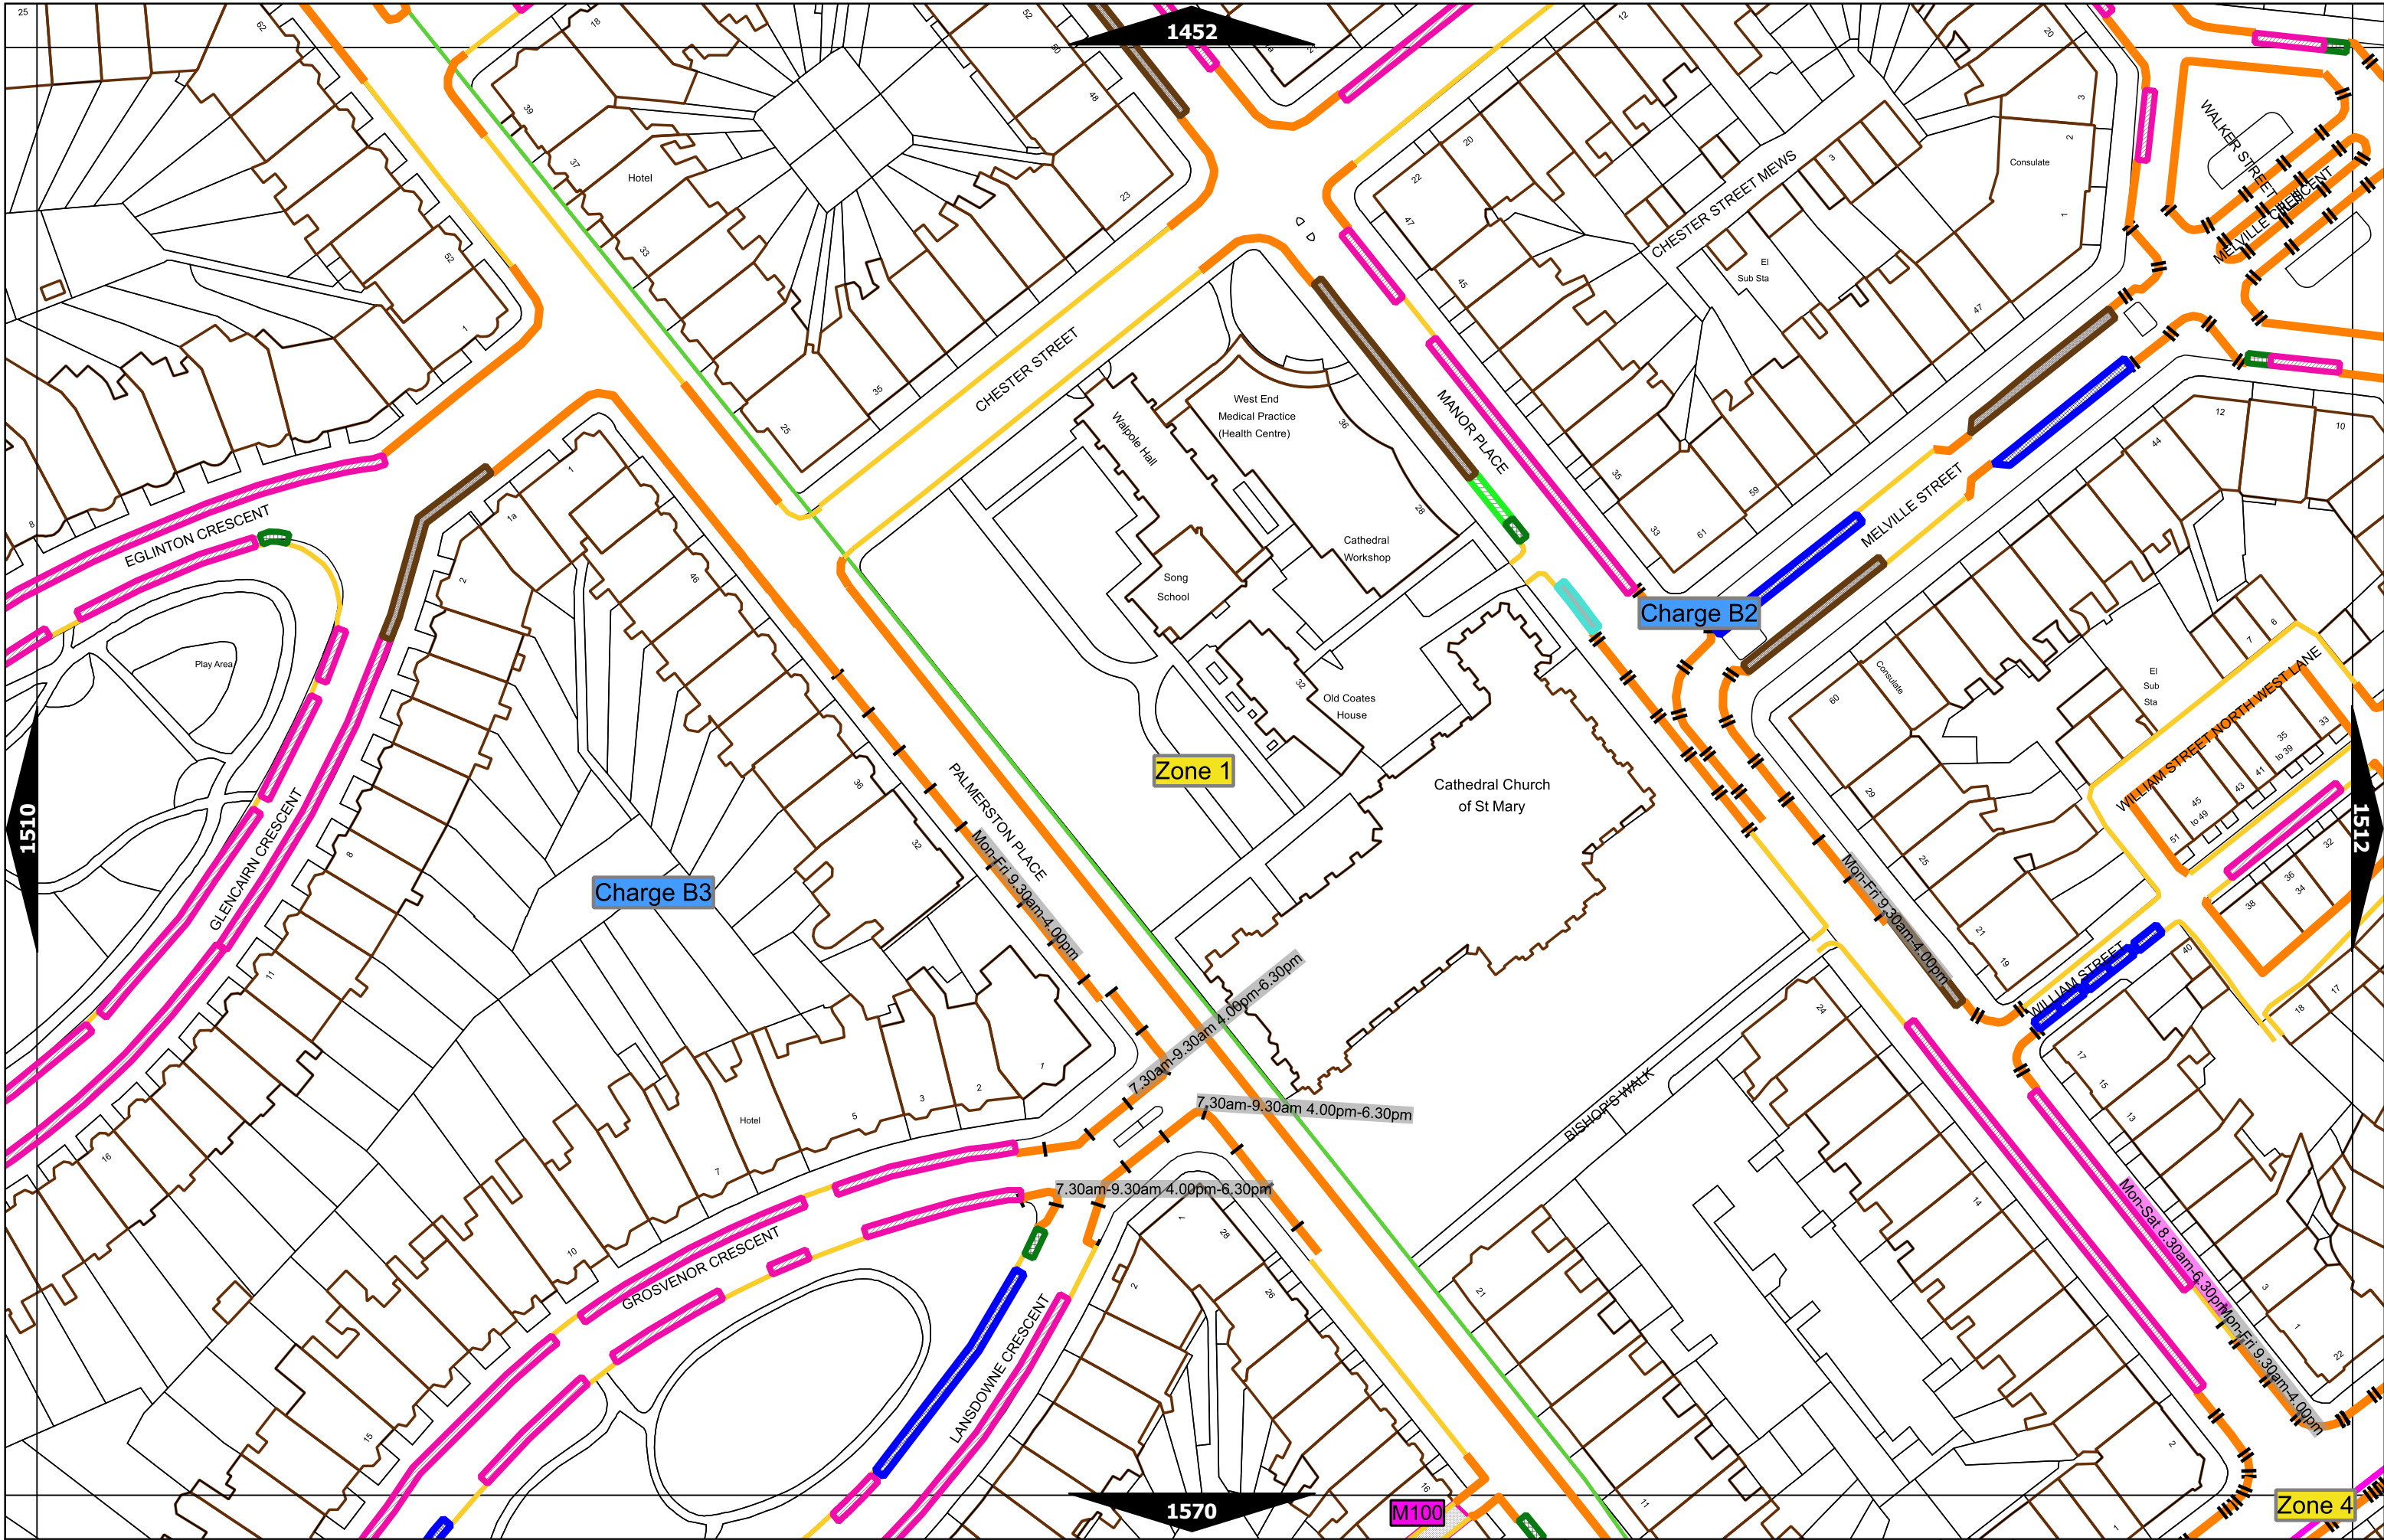

Scale at A3	1:1000
Effective Date	18-Feb-2024
Map Tile	1452
Revision	5
Status	CONFIRMED

Scale at A3	1:1000
Effective Date	18-Feb-2024
Map Tile	1453
Revision	4
Status	CONFIRMED

	Scale at A3	1:1000
	Effective Date	18-Feb-2024
	Map Tile	1512
	Revision	5
	Status	CONFIRMED

Scale at A3	1:1000
Effective Date	18-Feb-2024
Map Tile	1569
Revision	4
Status	CONFIRMED