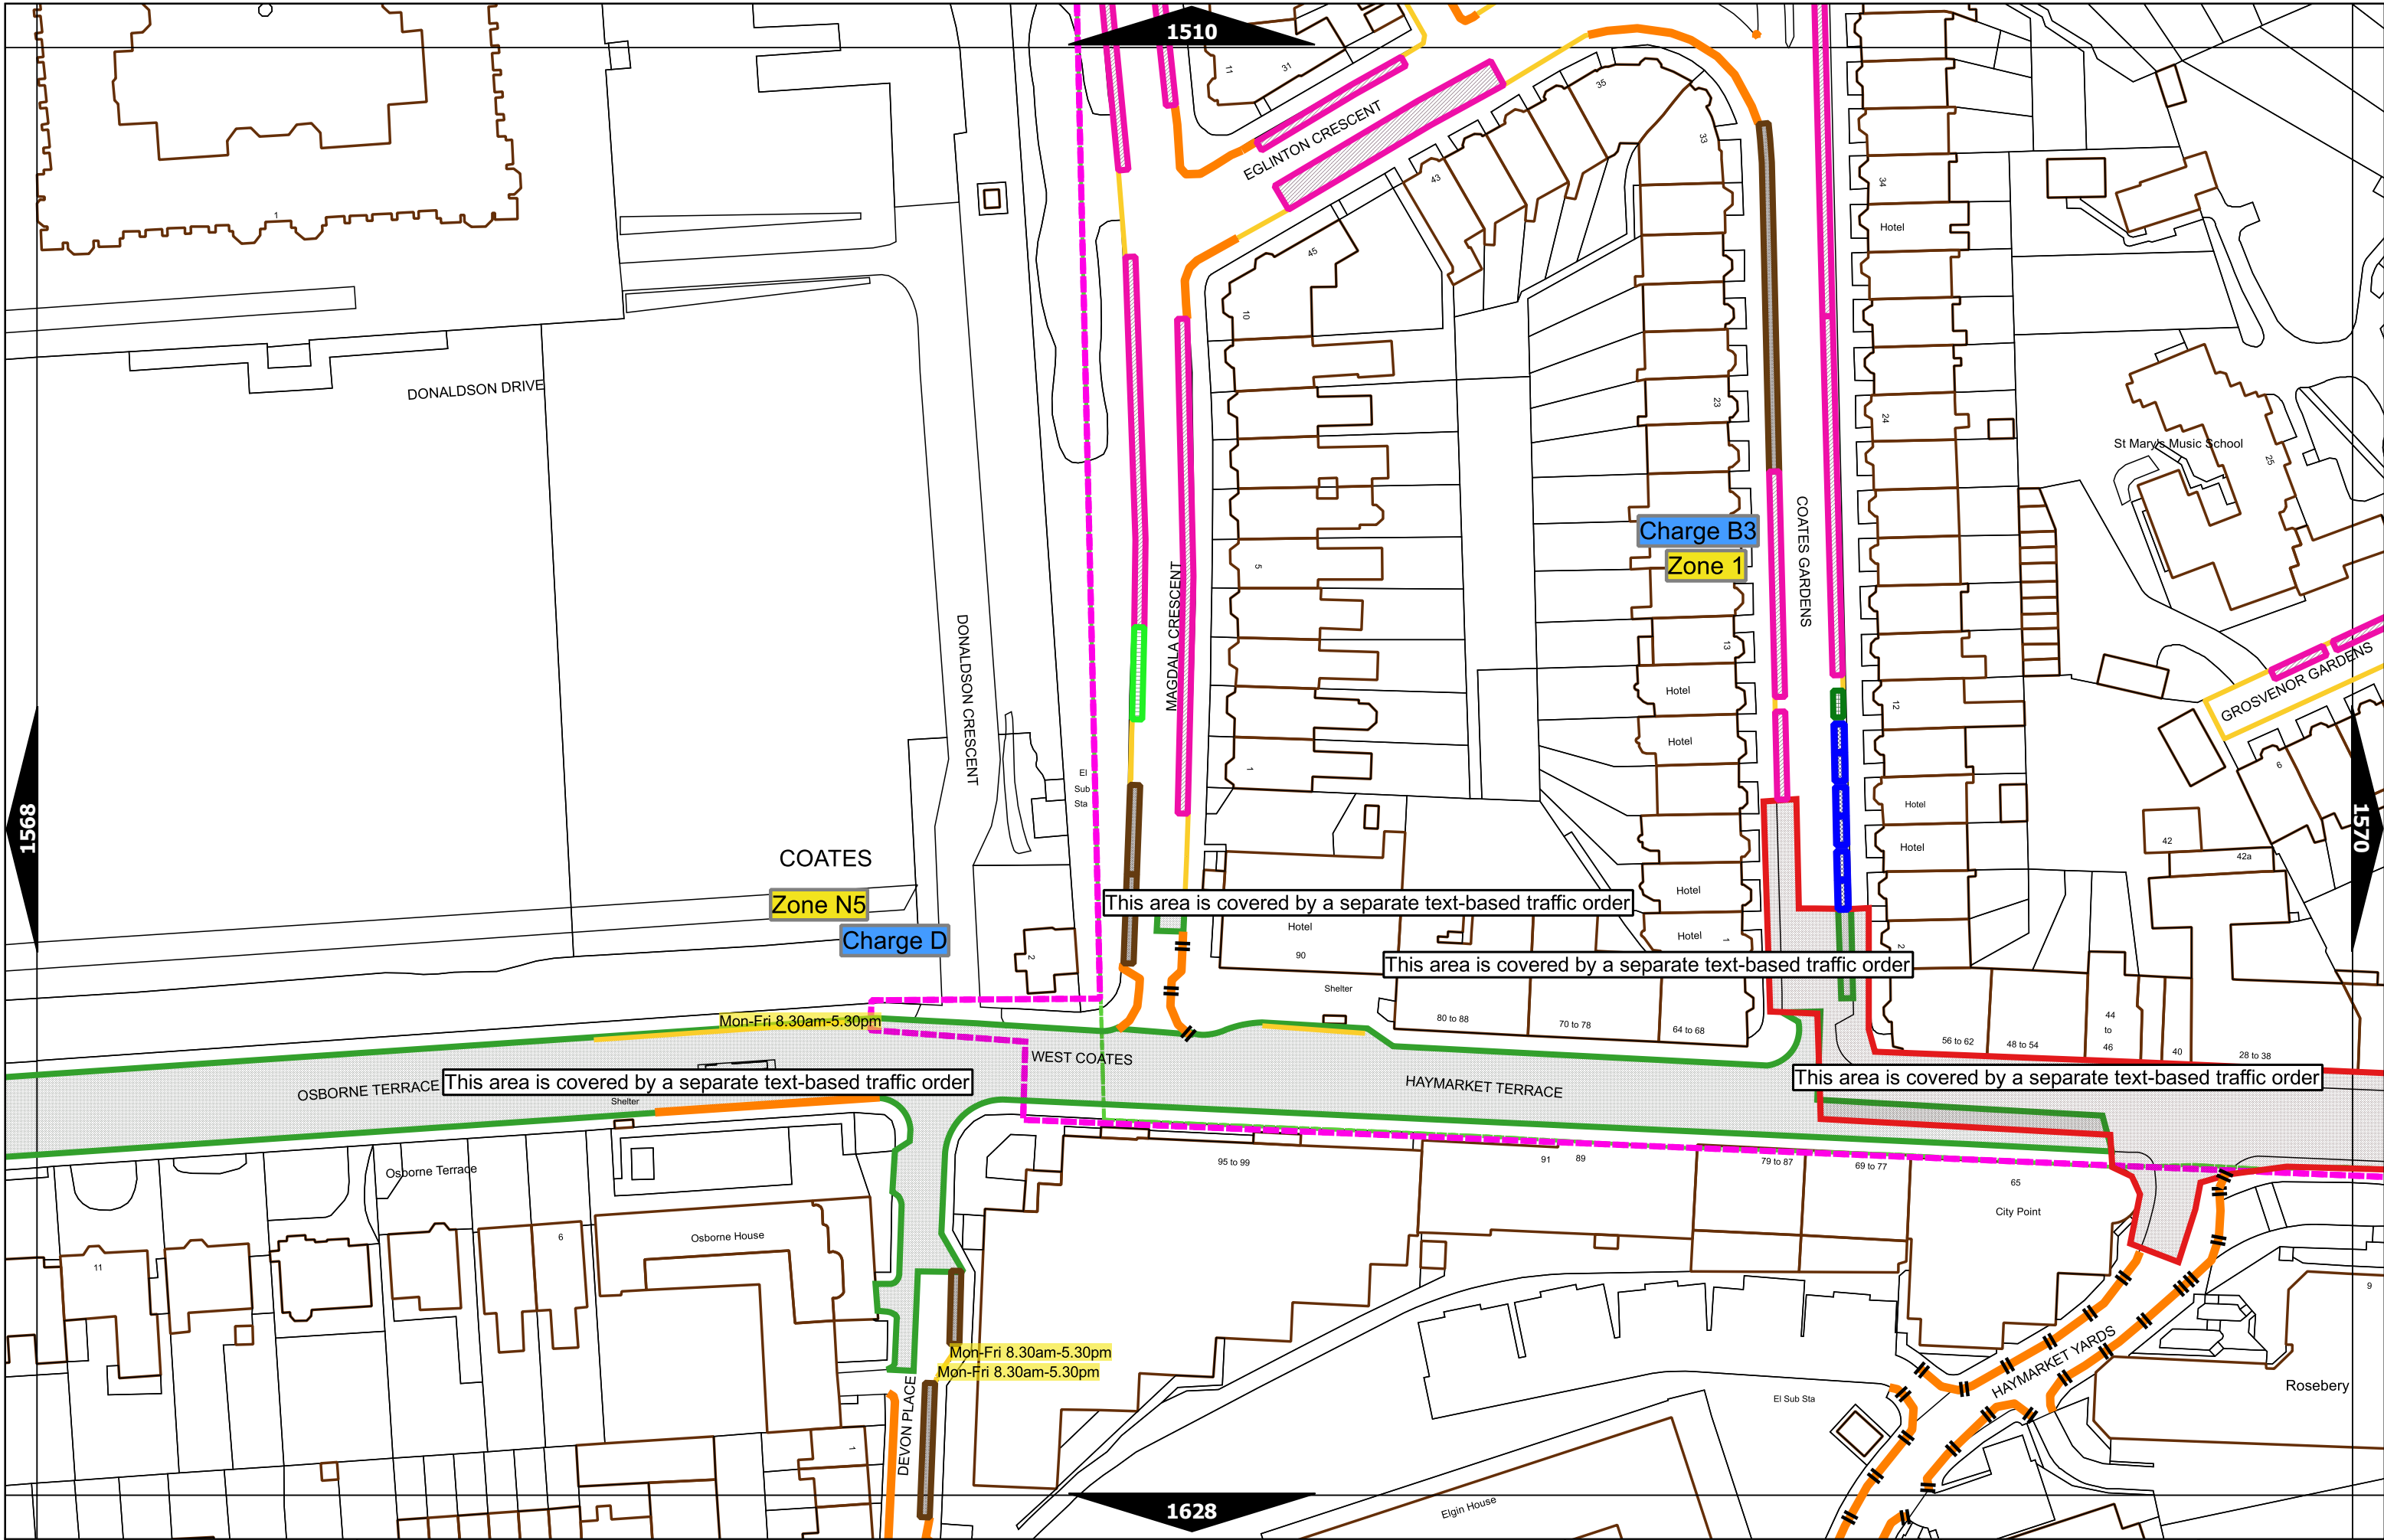

Scale at A3	1:1000
Effective Date	18-Feb-2024
Map Tile	1452
Revision	5
Status	CONFIRMED

Scale at A3	1:1000
Effective Date	18-Feb-2024
Map Tile	1453
Revision	4
Status	CONFIRMED

	Scale at A3	1:1000
	Effective Date	18-Feb-2024
	Map Tile	1512
	Revision	5
	Status	CONFIRMED

Scale at A3	1:1000
Effective Date	18-Feb-2024
Map Tile	1569
Revision	4
Status	CONFIRMED