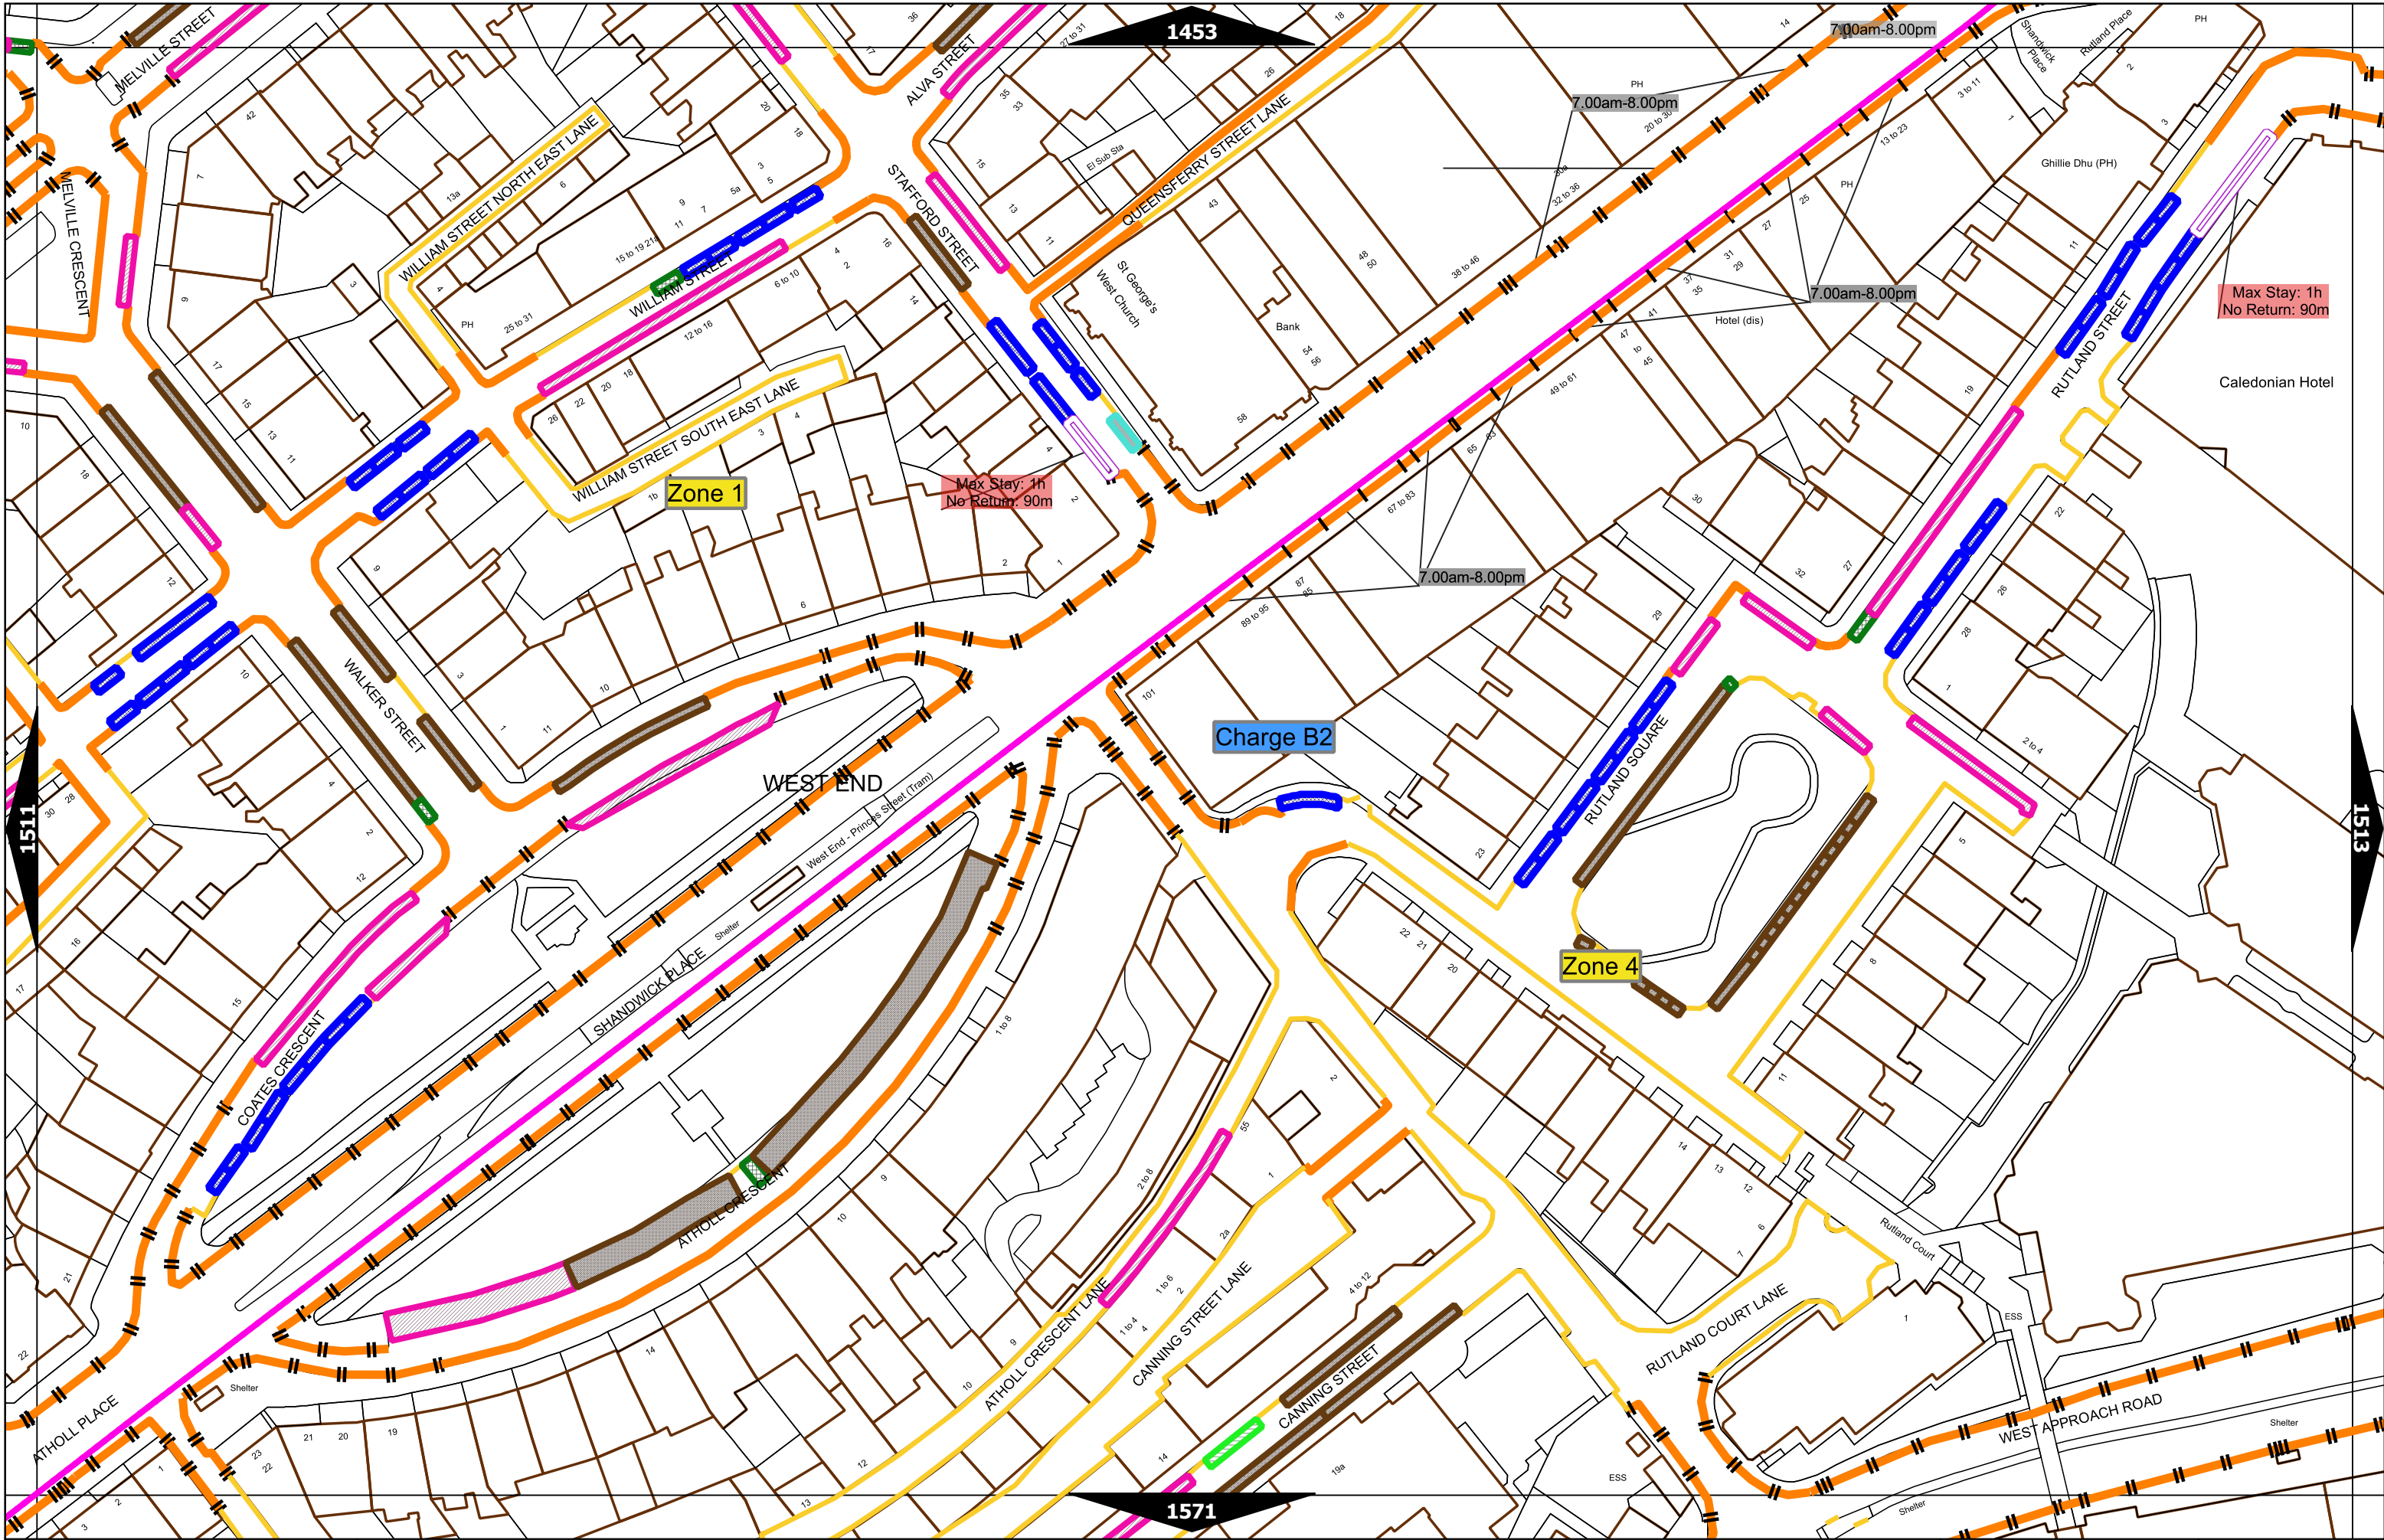

Scale at A3	1:1000
Effective Date	18-Feb-2024
Map Tile	1452
Revision	5
Status	CONFIRMED

Scale at A3	1:1000
Effective Date	18-Feb-2024
Map Tile	1453
Revision	4
Status	CONFIRMED

	Scale at A3	1:1000
	Effective Date	18-Feb-2024
	Map Tile	1512
	Revision	5
	Status	CONFIRMED

Scale at A3	1:1000
Effective Date	18-Feb-2024
Map Tile	1569
Revision	4
Status	CONFIRMED