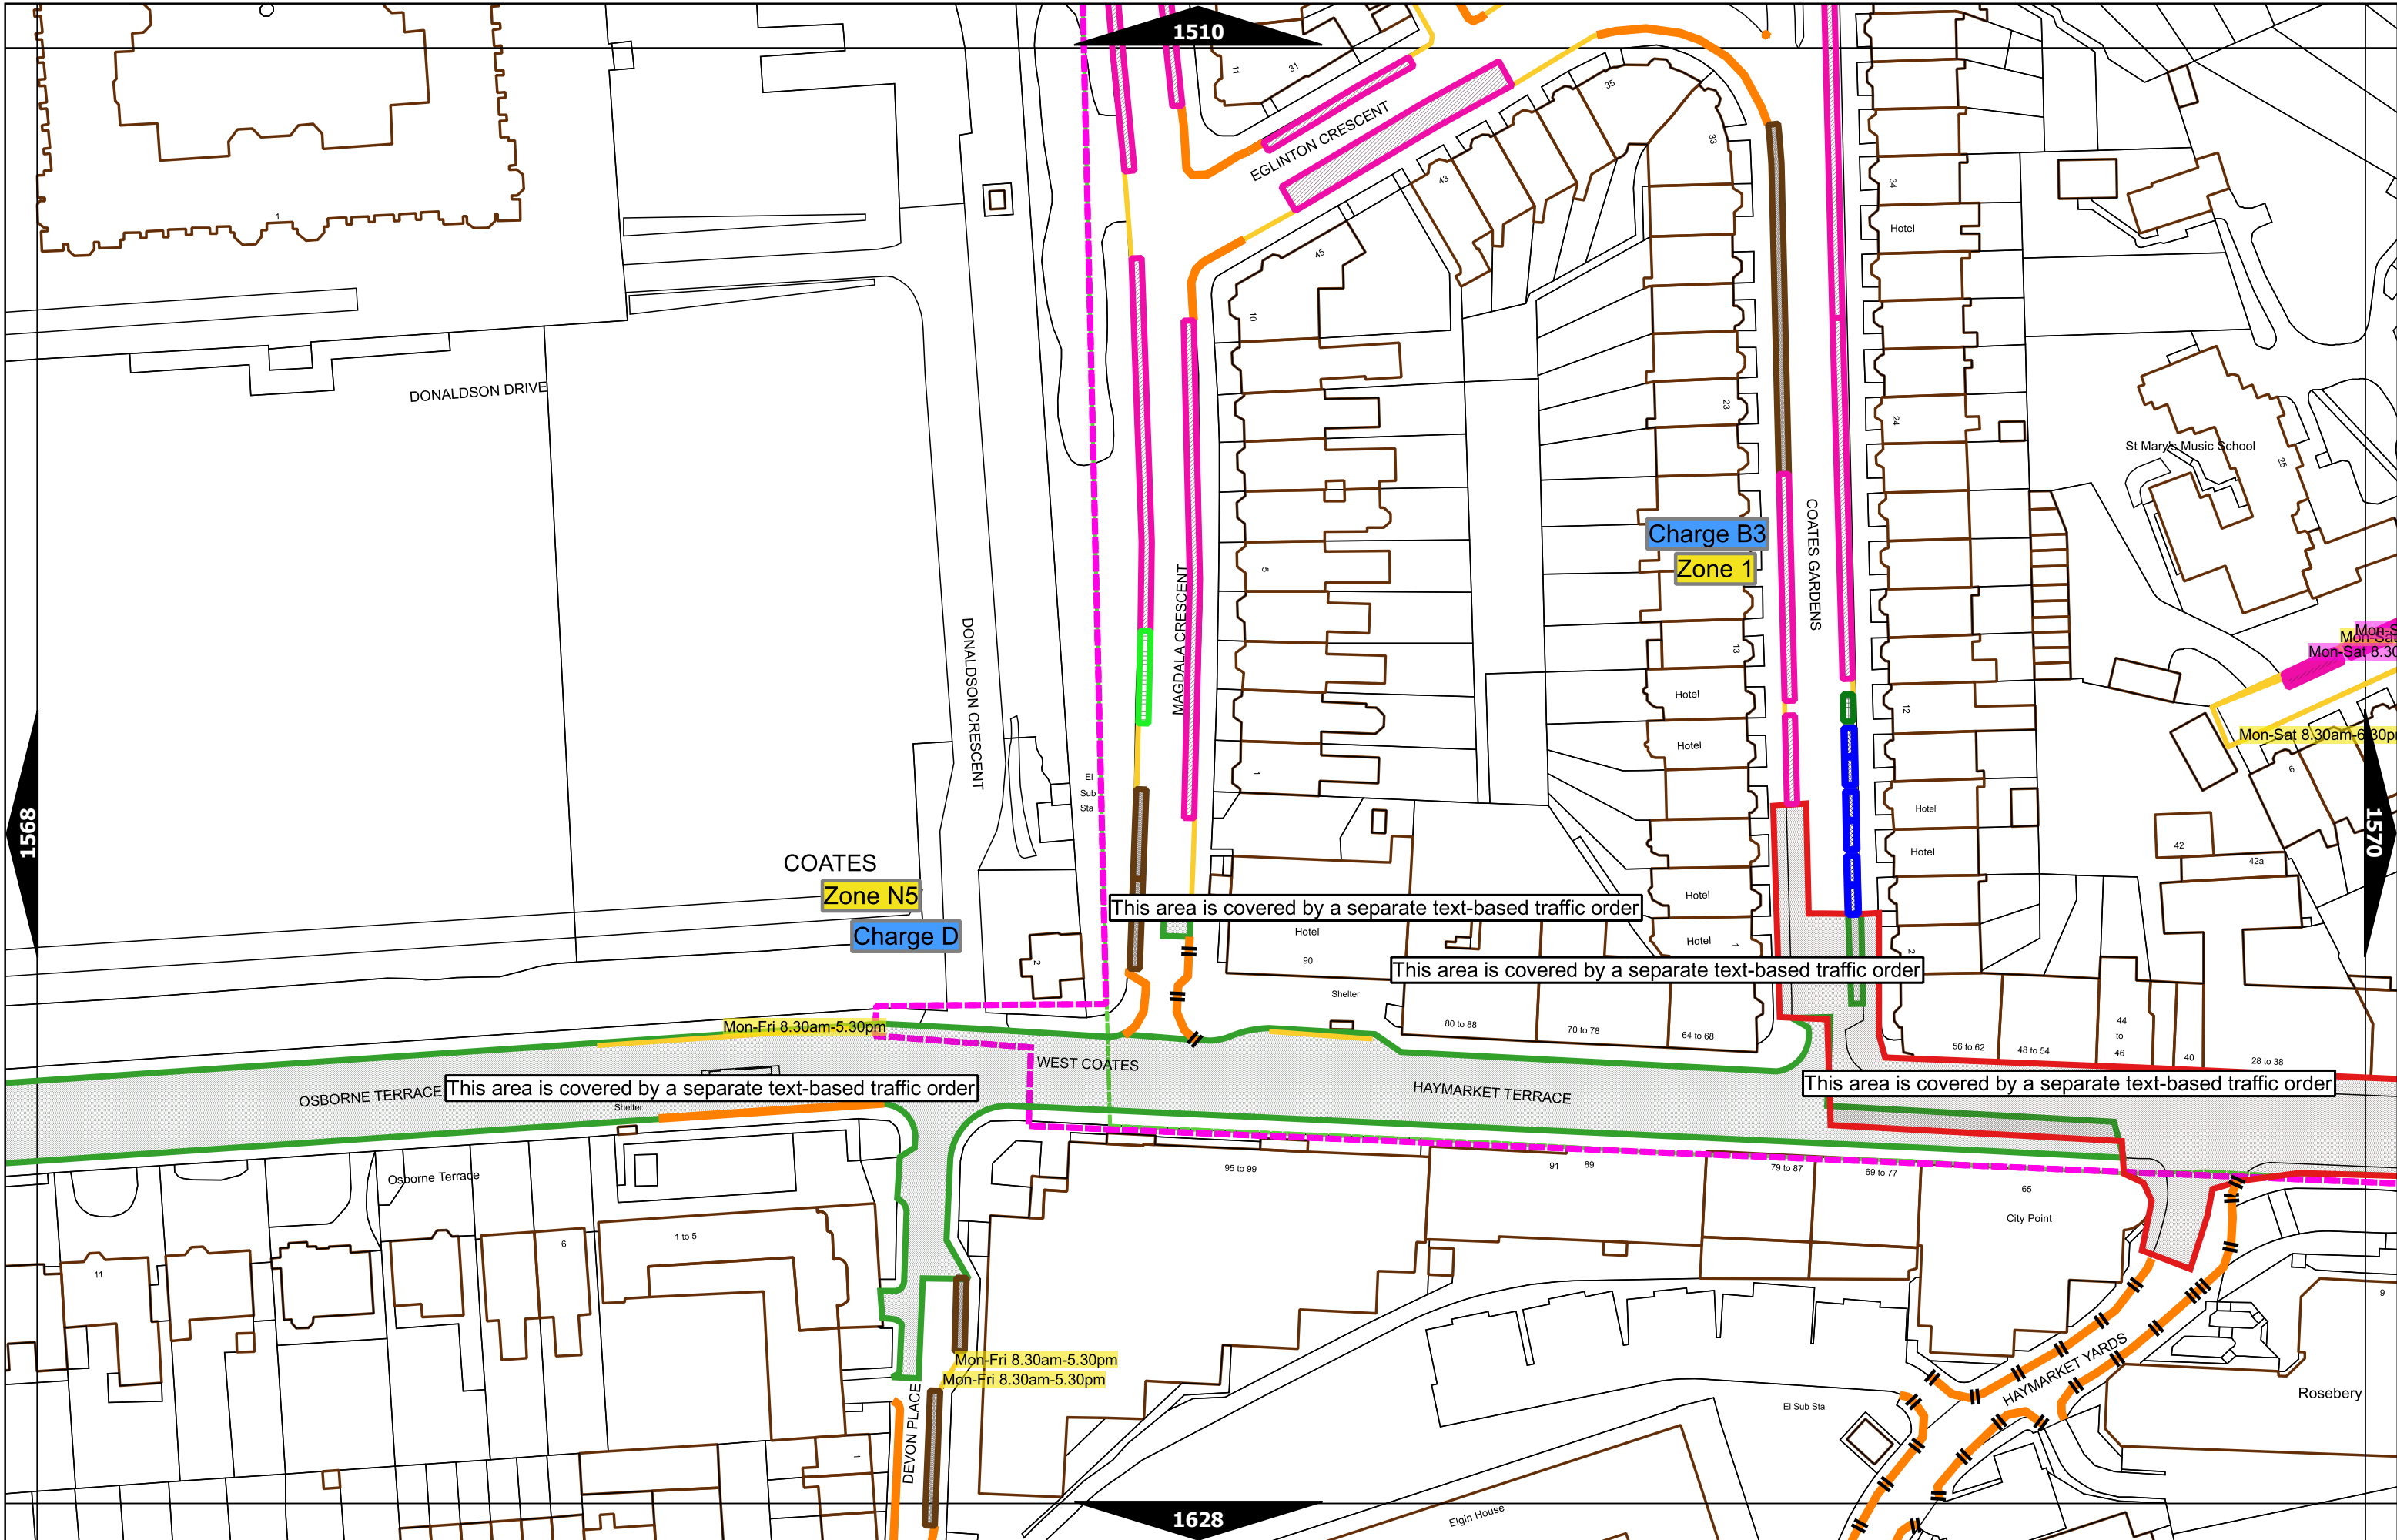

Scale at A3	1:1000
Effective Date	31-May-2022
Map Tile	1569
Revision	3
Status	CONFIRMED