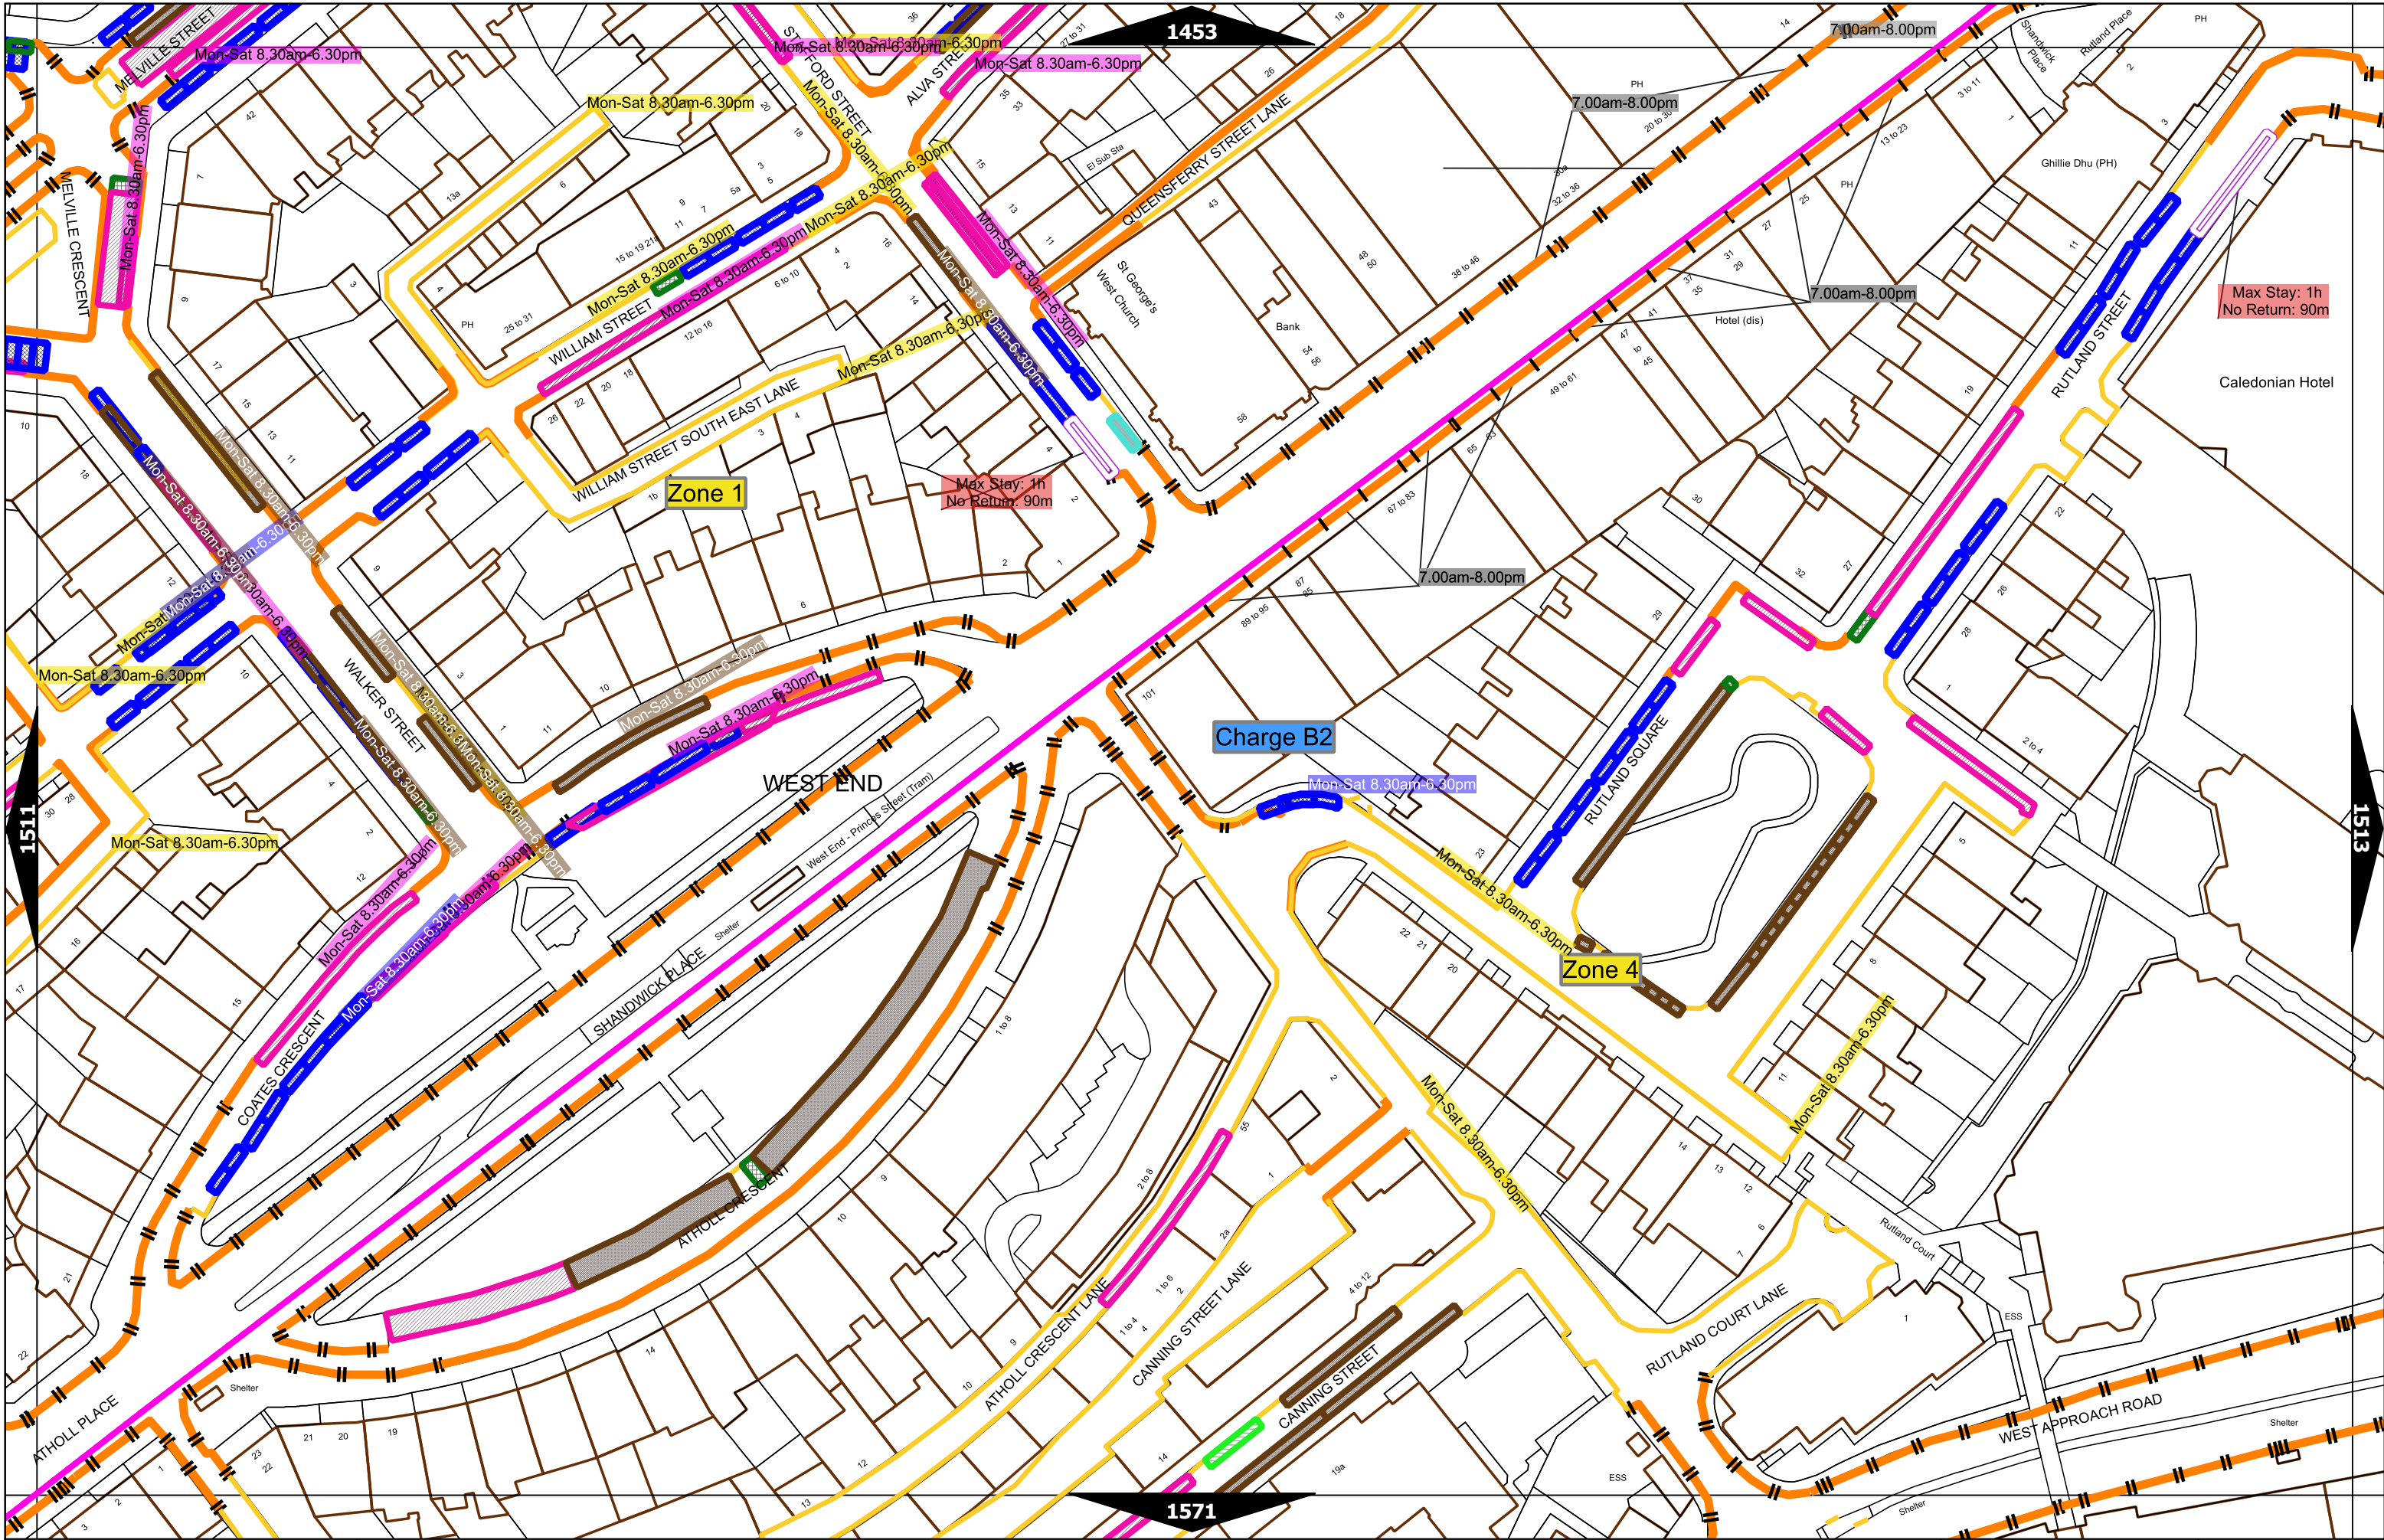

Note: This table indicated the typical maximum stay periods and any differences are labelled on the map tiles.

Scale at A3	1:1000
Effective Date	24-Oct-2022
Map Tile	1452
Revision	4
Status	CONFIRMED

This area is covered by a separate text-based traffic order

Scale at A3	1:1000
Effective Date	31-May-2022
Map Tile	1453
Revision	3
Status	CONFIRMED

Scale at A3	1:1000
Effective Date	05-Apr-2021
Map Tile	1512
Revision	4
Status	CONFIRMED

Scale at A3	1:1000
Effective Date	31-May-2022
Map Tile	1569
Revision	3
Status	CONFIRMED