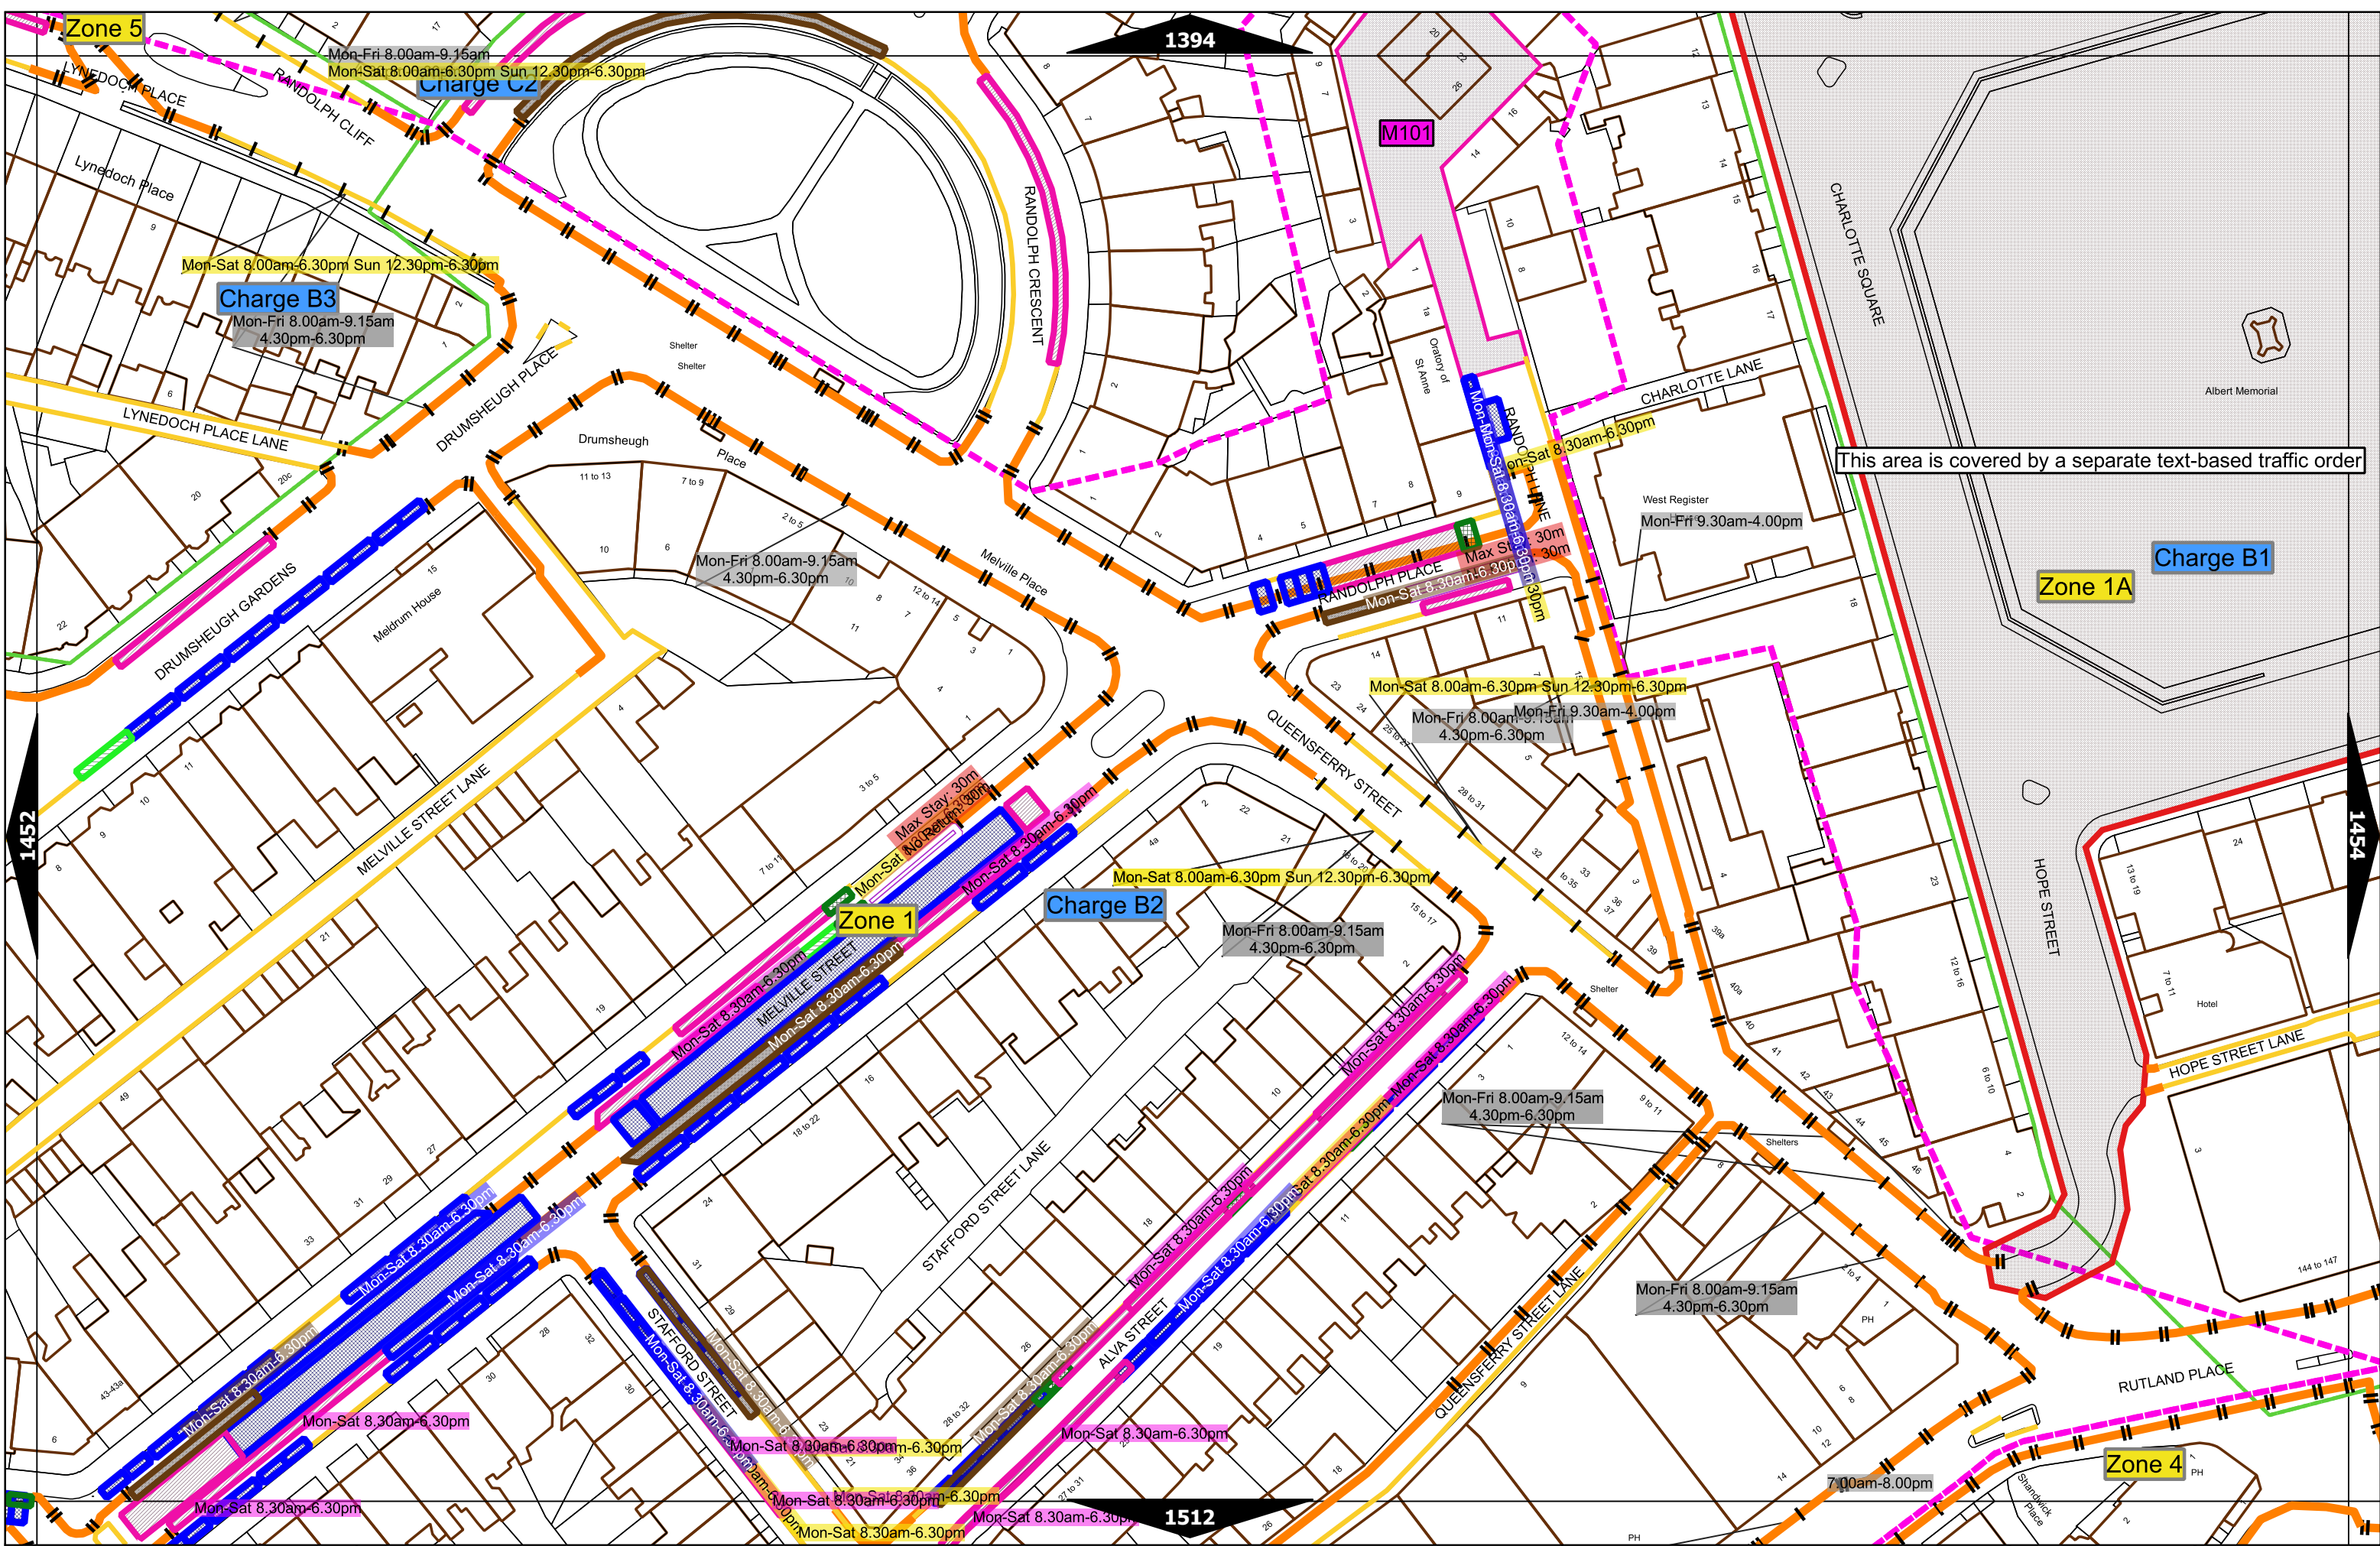

This area is covered by a separate text-based traffic order

Scale at A3	1:1000
Effective Date	31-May-2022
Map Tile	1453
Revision	3
Status	CONFIRMED