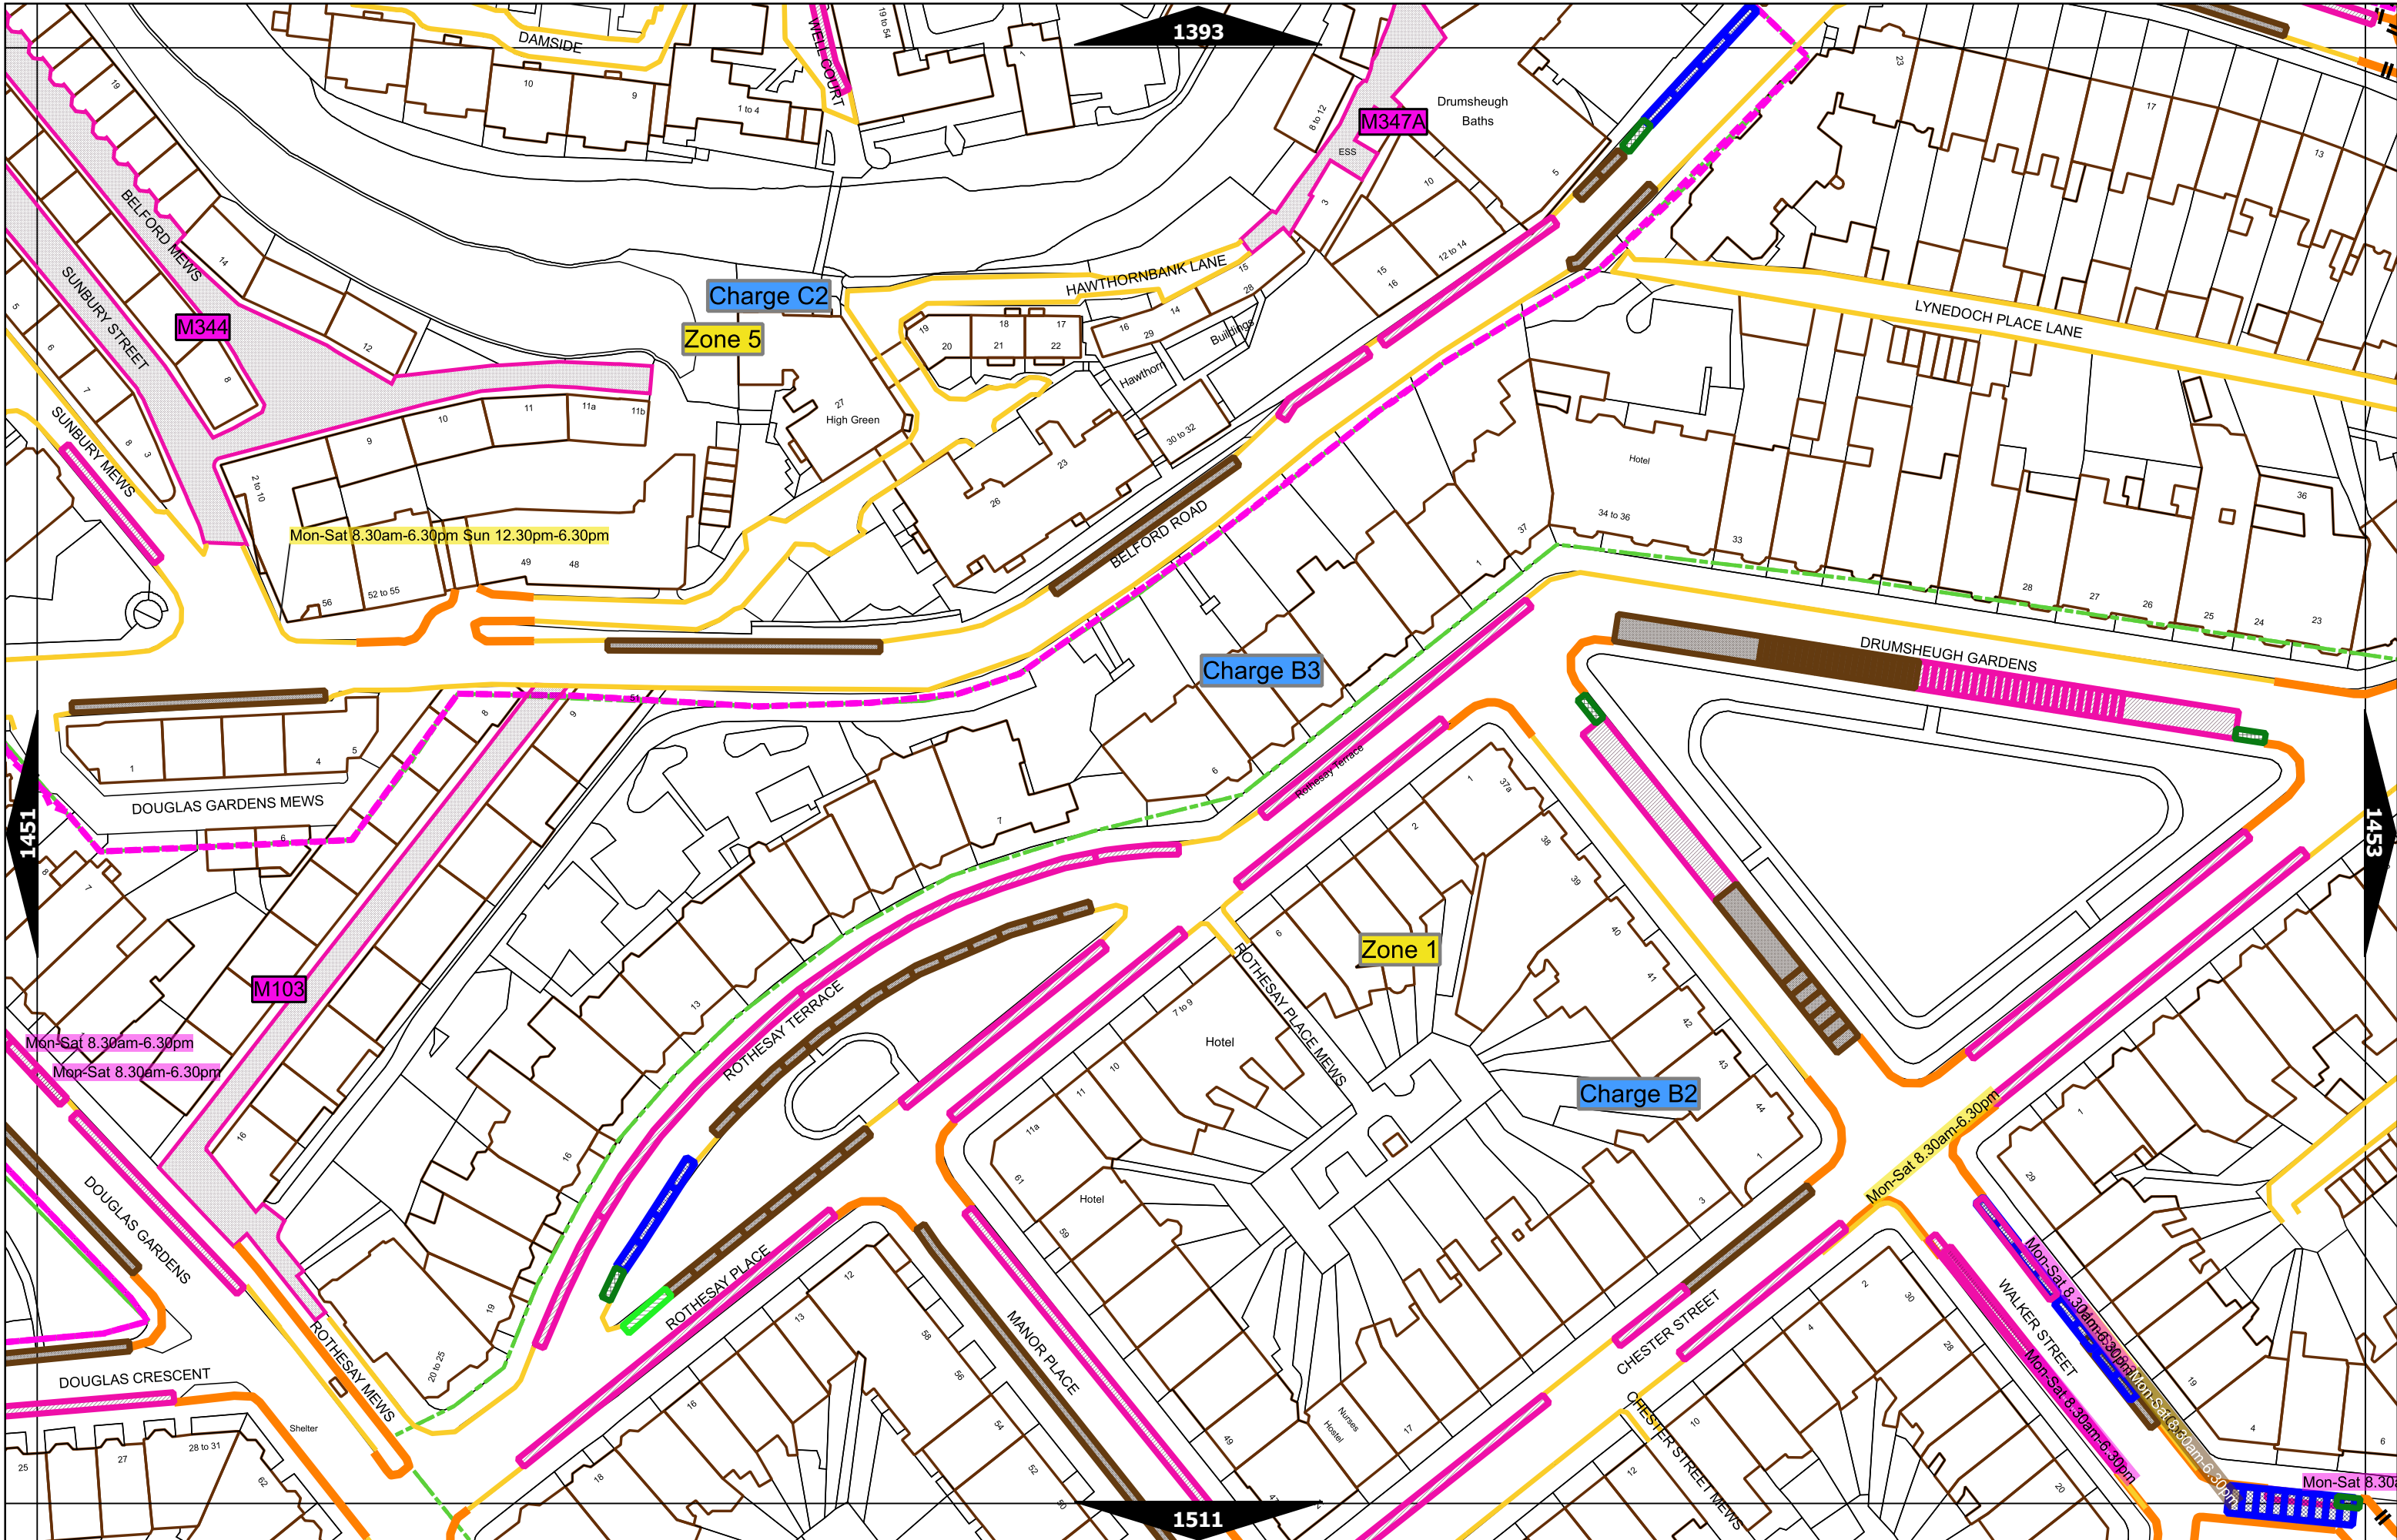

** These restrictions apply the pay and display/ pay by phone charge band of the pay and display/ pay by phone charge band area in which they are located. If the charge band differs then a label indicates the applicable charge band.

*** These restrictions apply at any time.

† These restrictions apply the permitted hours, max stay and no return times of the charge band area in which they are located. If the details differ then a label indicates the applicable details.

Note: This table indicated the typical maximum stay periods and any differences are labelled on the map tiles.

Scale at A3	1:1000
Effective Date	24-Oct-2022
Map Tile	1452
Revision	4
Status	CONFIRMED

This area is covered by a separate text-based traffic order