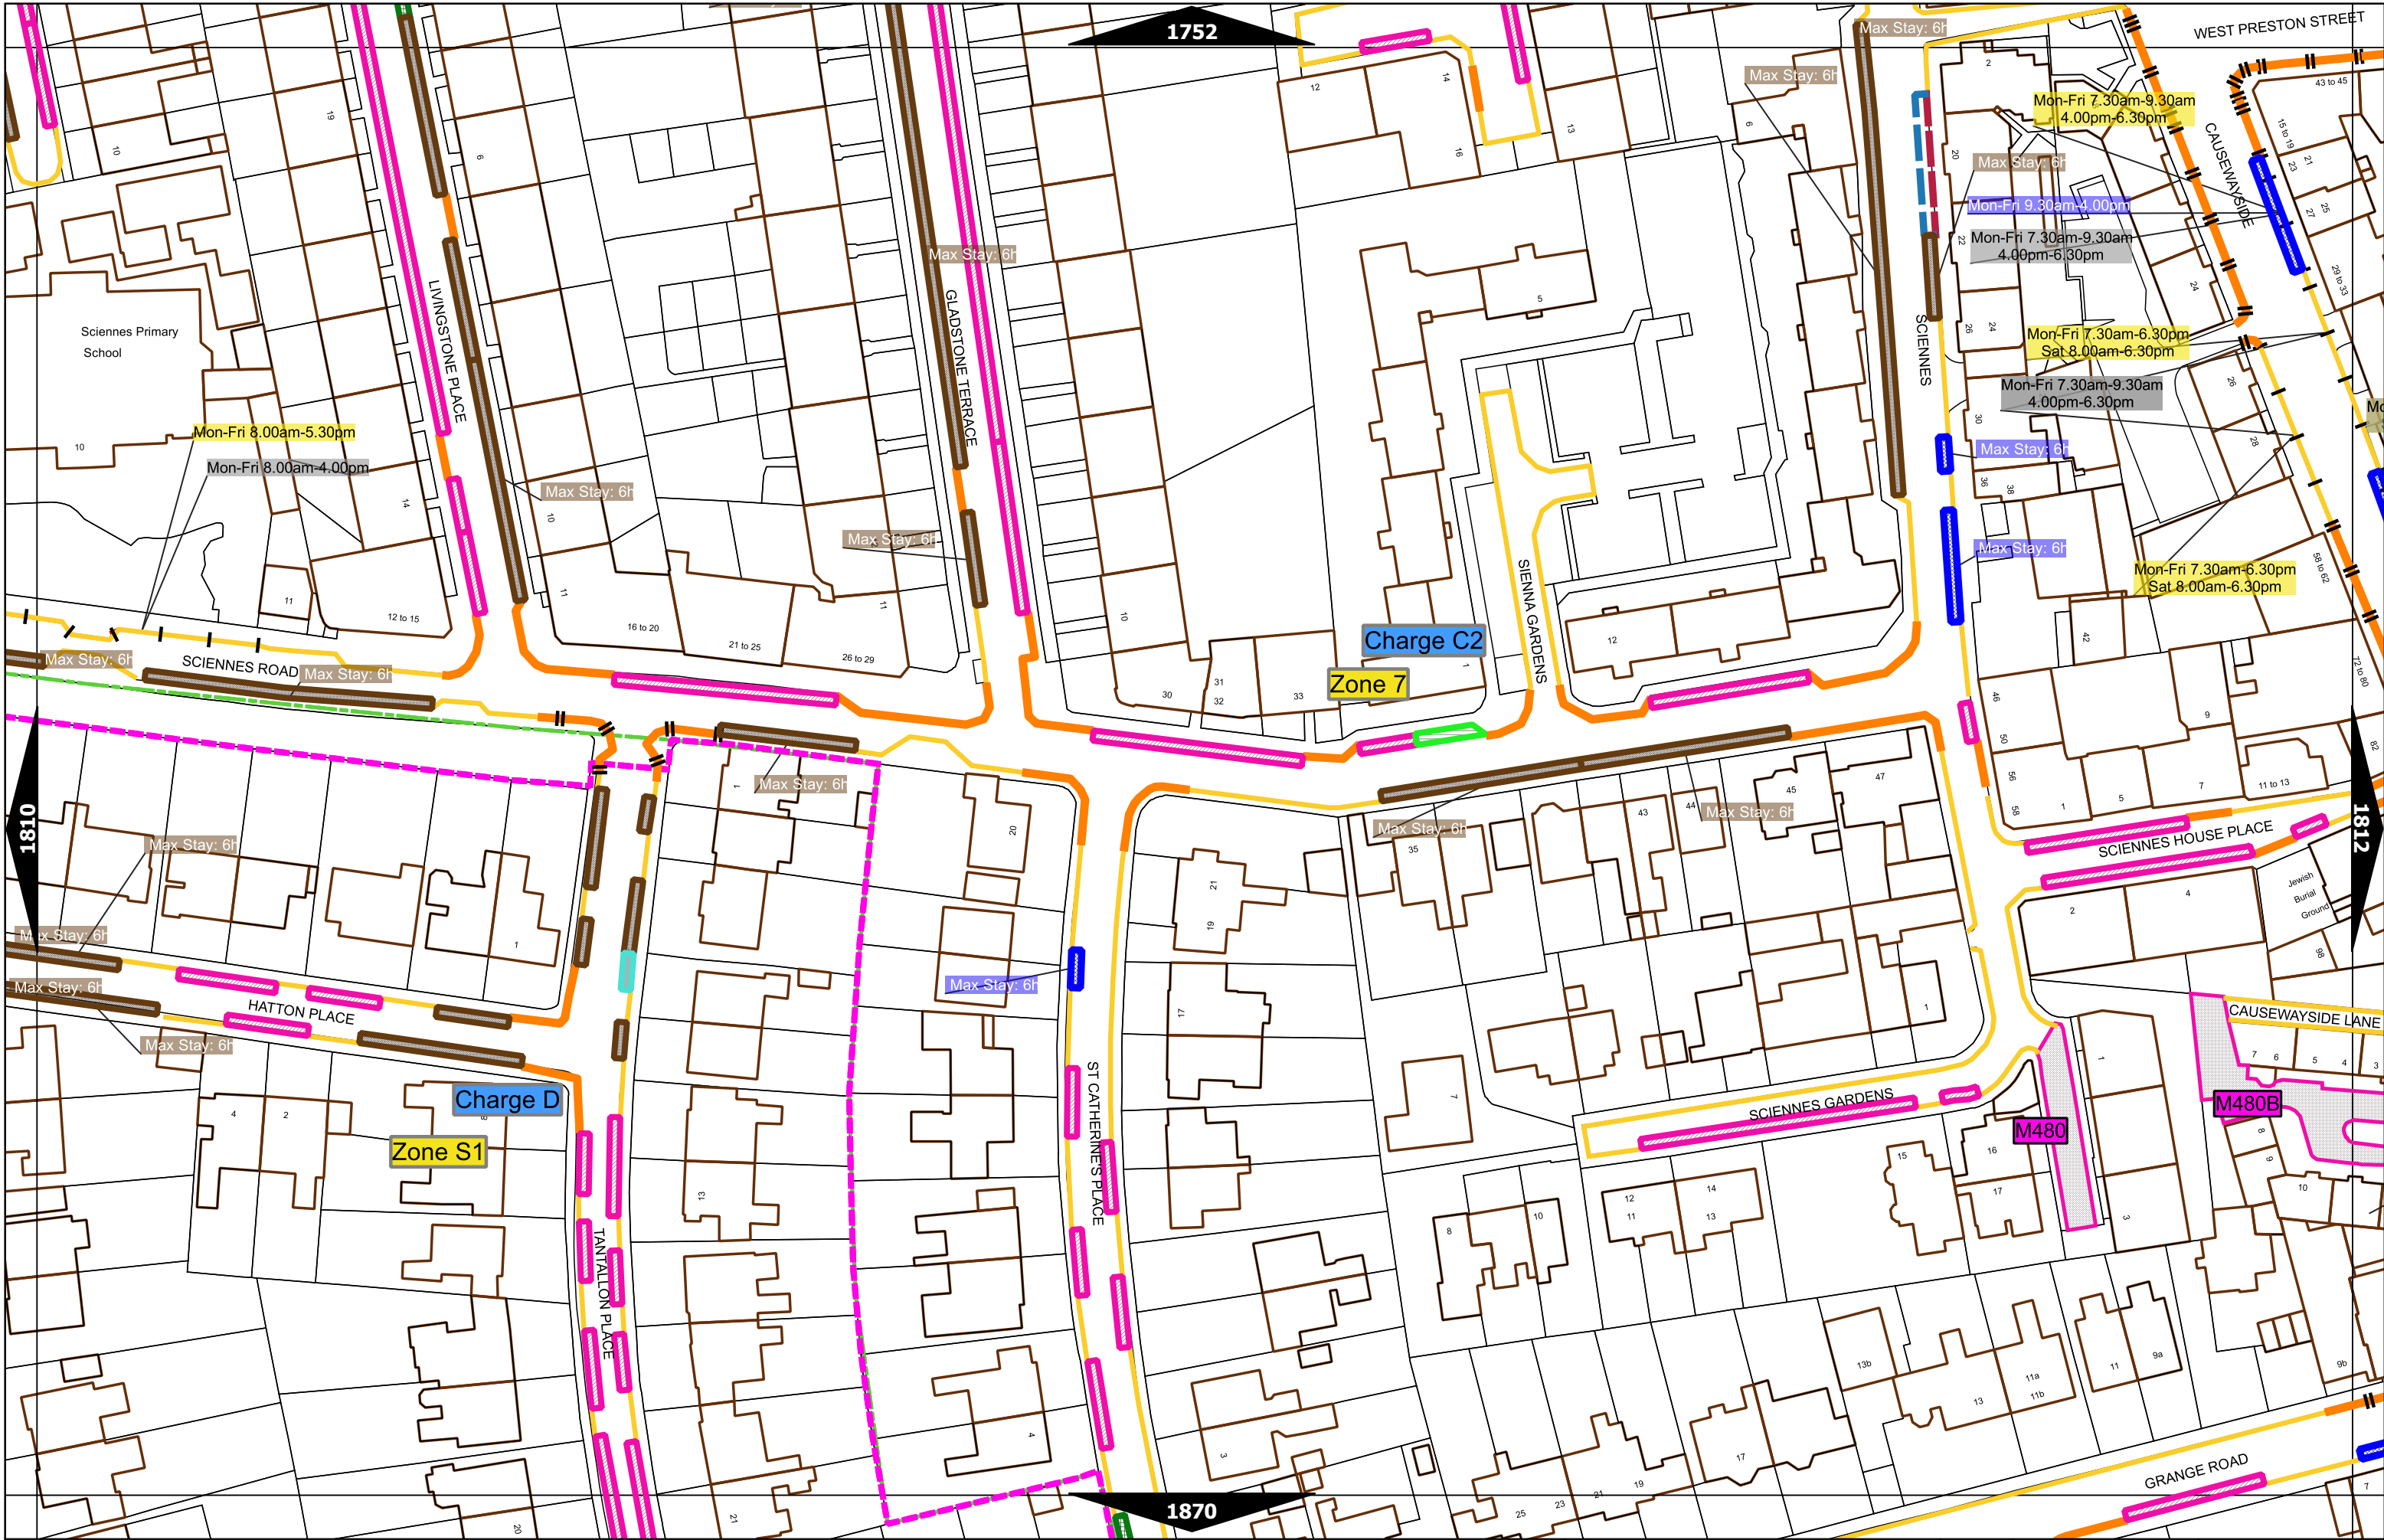

Scale at A3	1:1000
	Effective Date	31-Mar-2023
	Map Tile	1811
	Revision	4
	Status	CONFIRMED