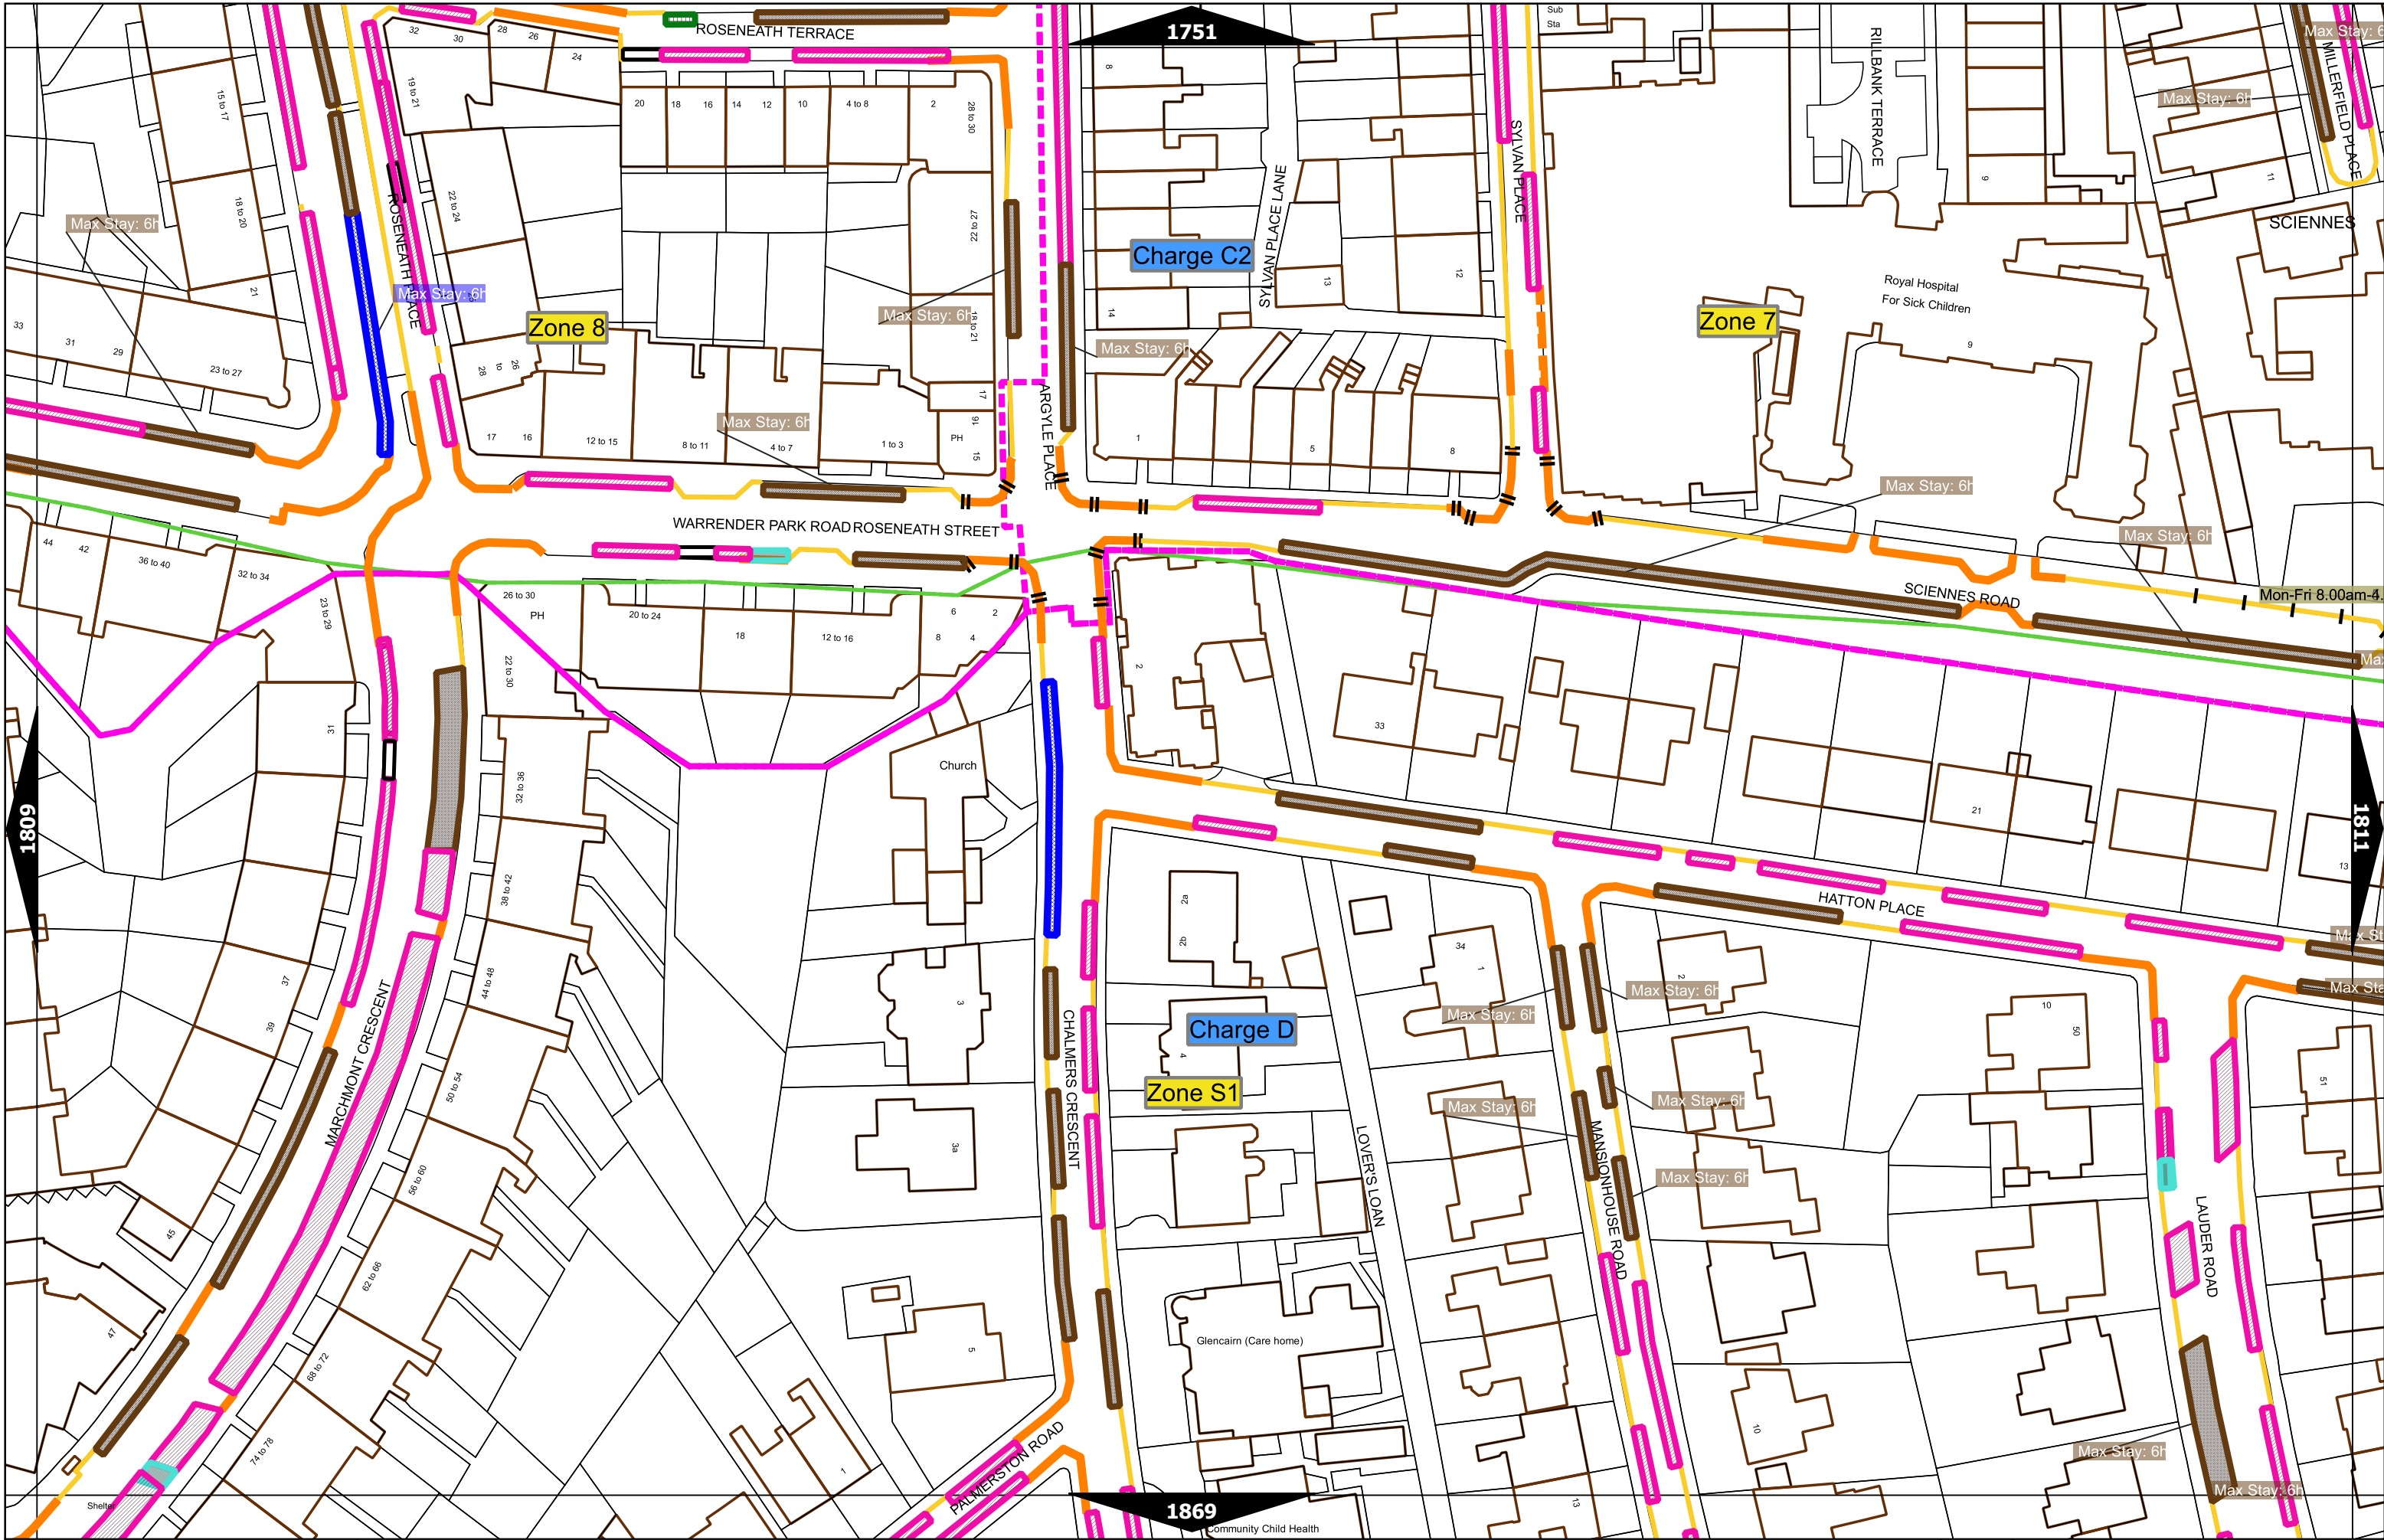

Scale at A3	1:1000
Effective Date	25-Sep-2023
Map Tile	1810
Revision	9
Status	CONFIRMED