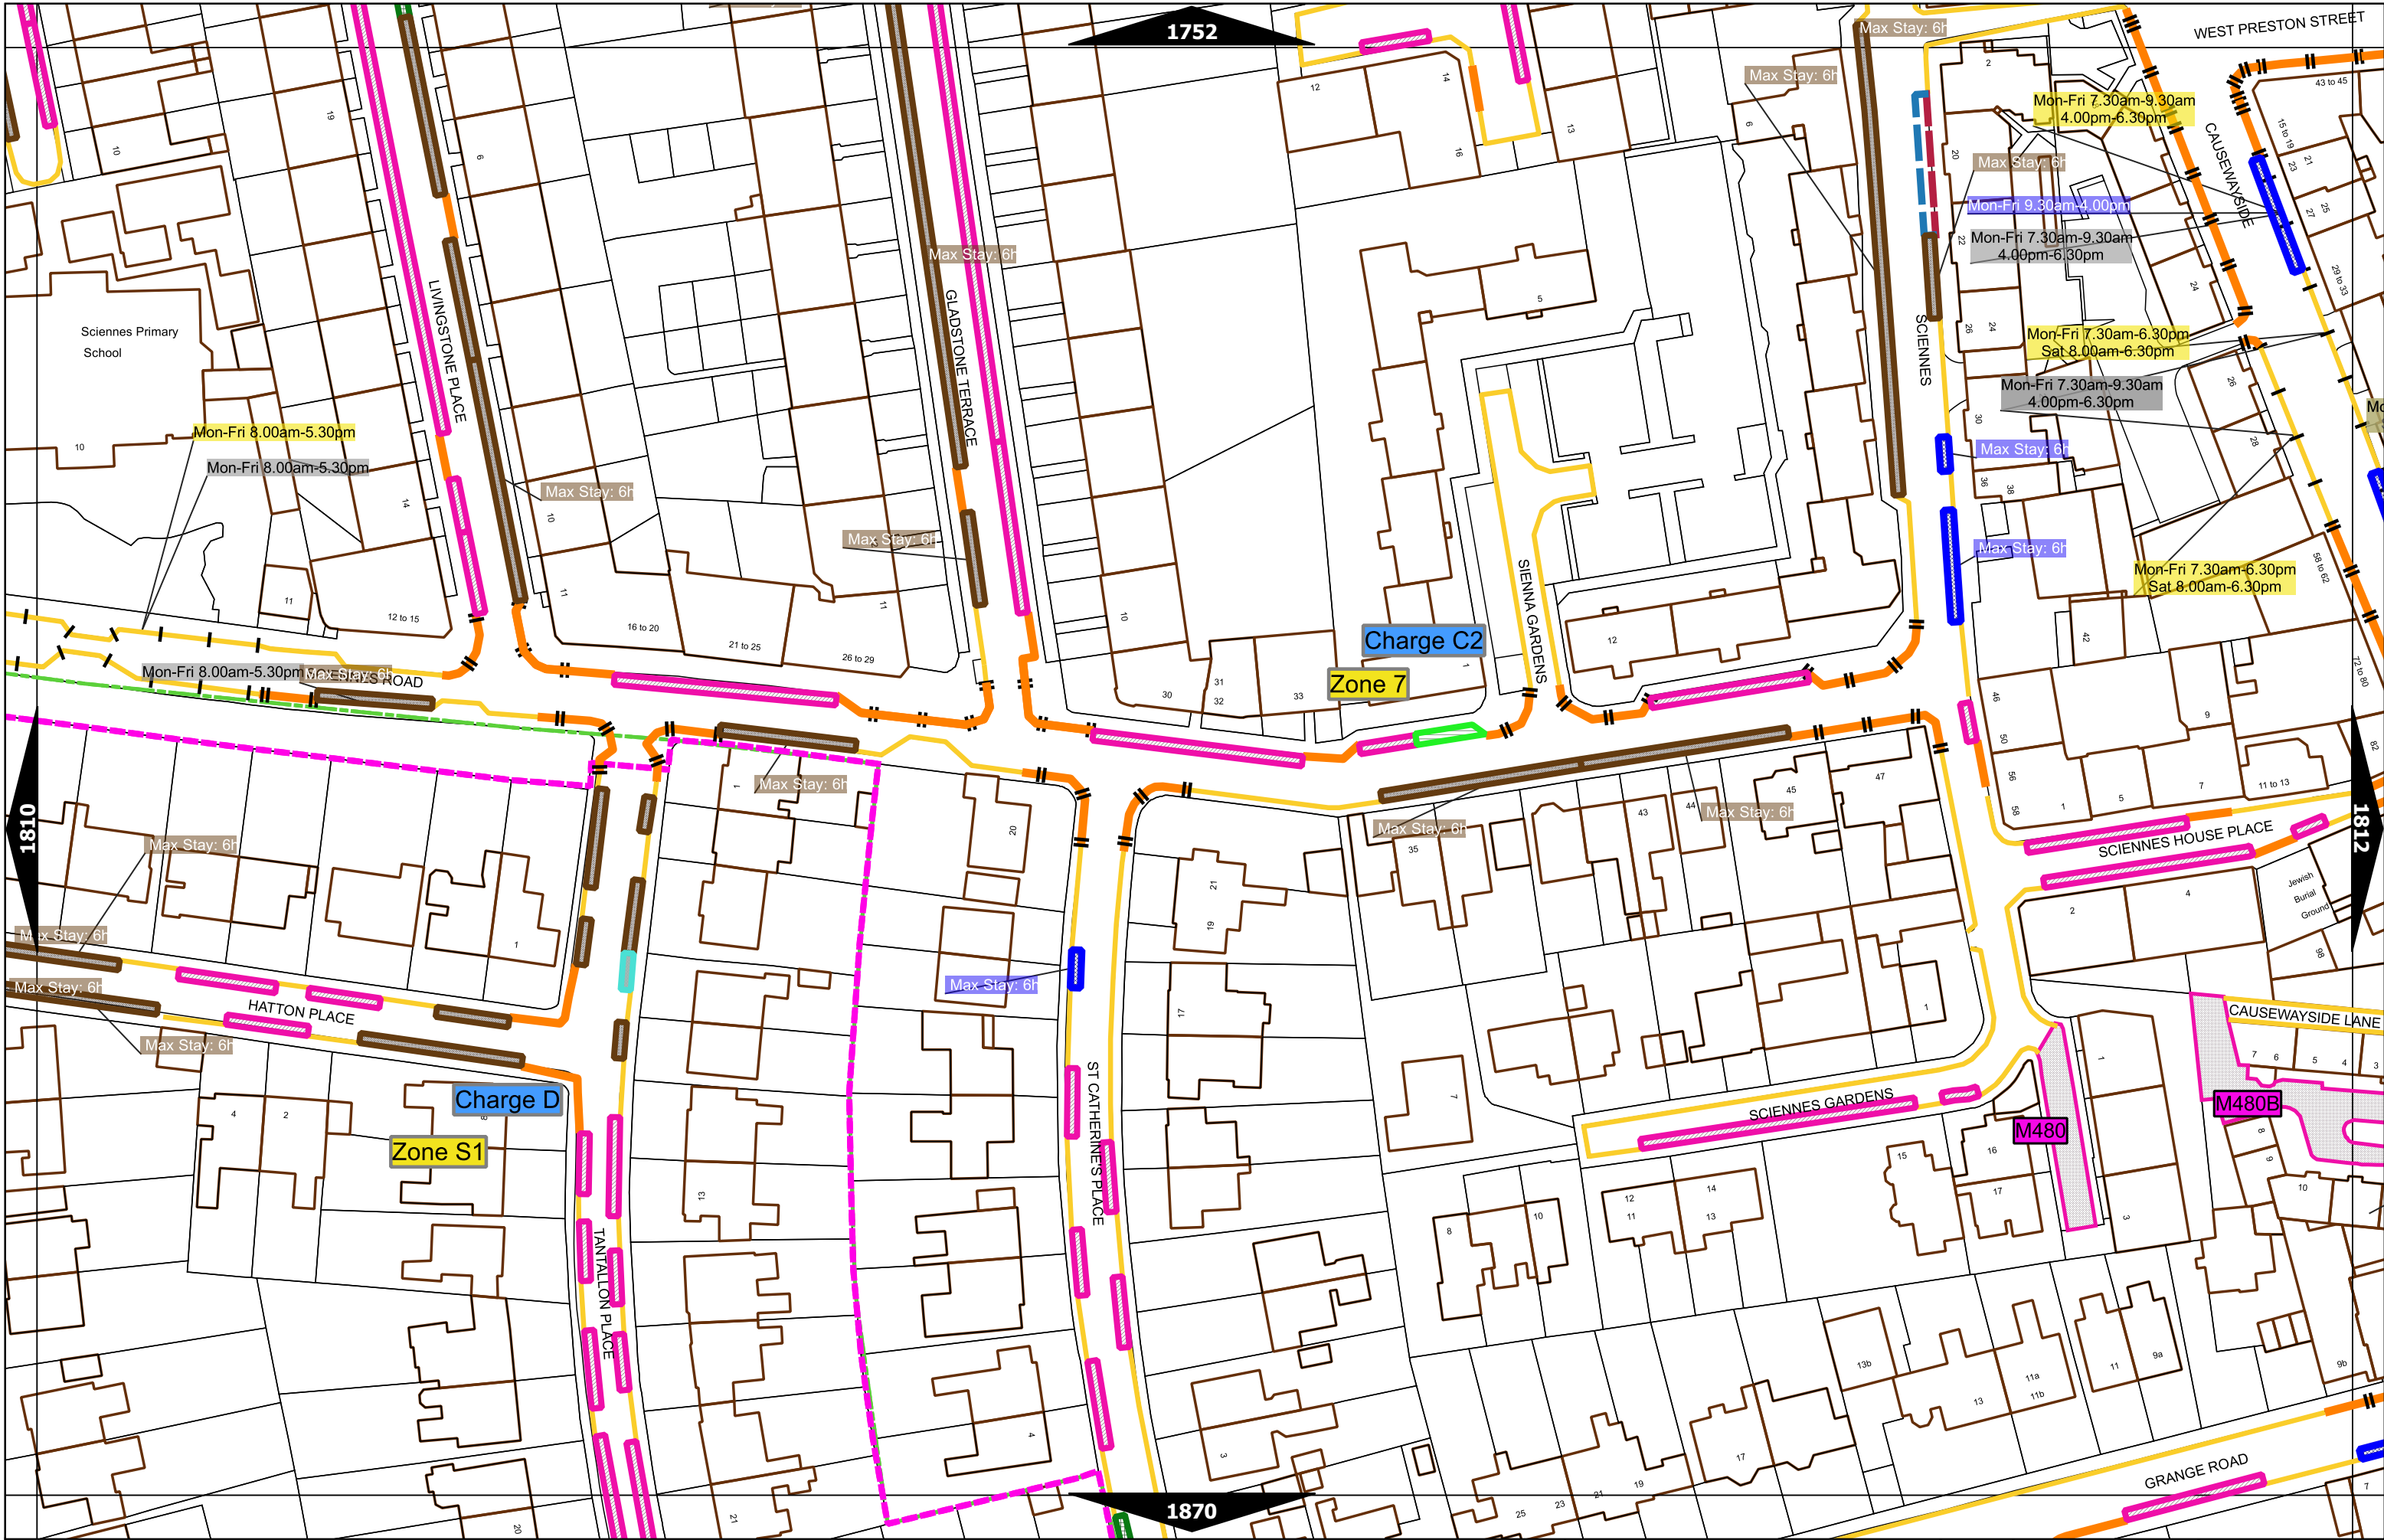

Scale at A3	1:1000
Print Date	24-Jul-2023
Map Tile	1810
Revision	10
Status	PROPOSED

	Scale at A3	1:1000
	Print Date	24-Jul-2023
	Map Tile	1811
	Revision	5
	Status	PROPOSED