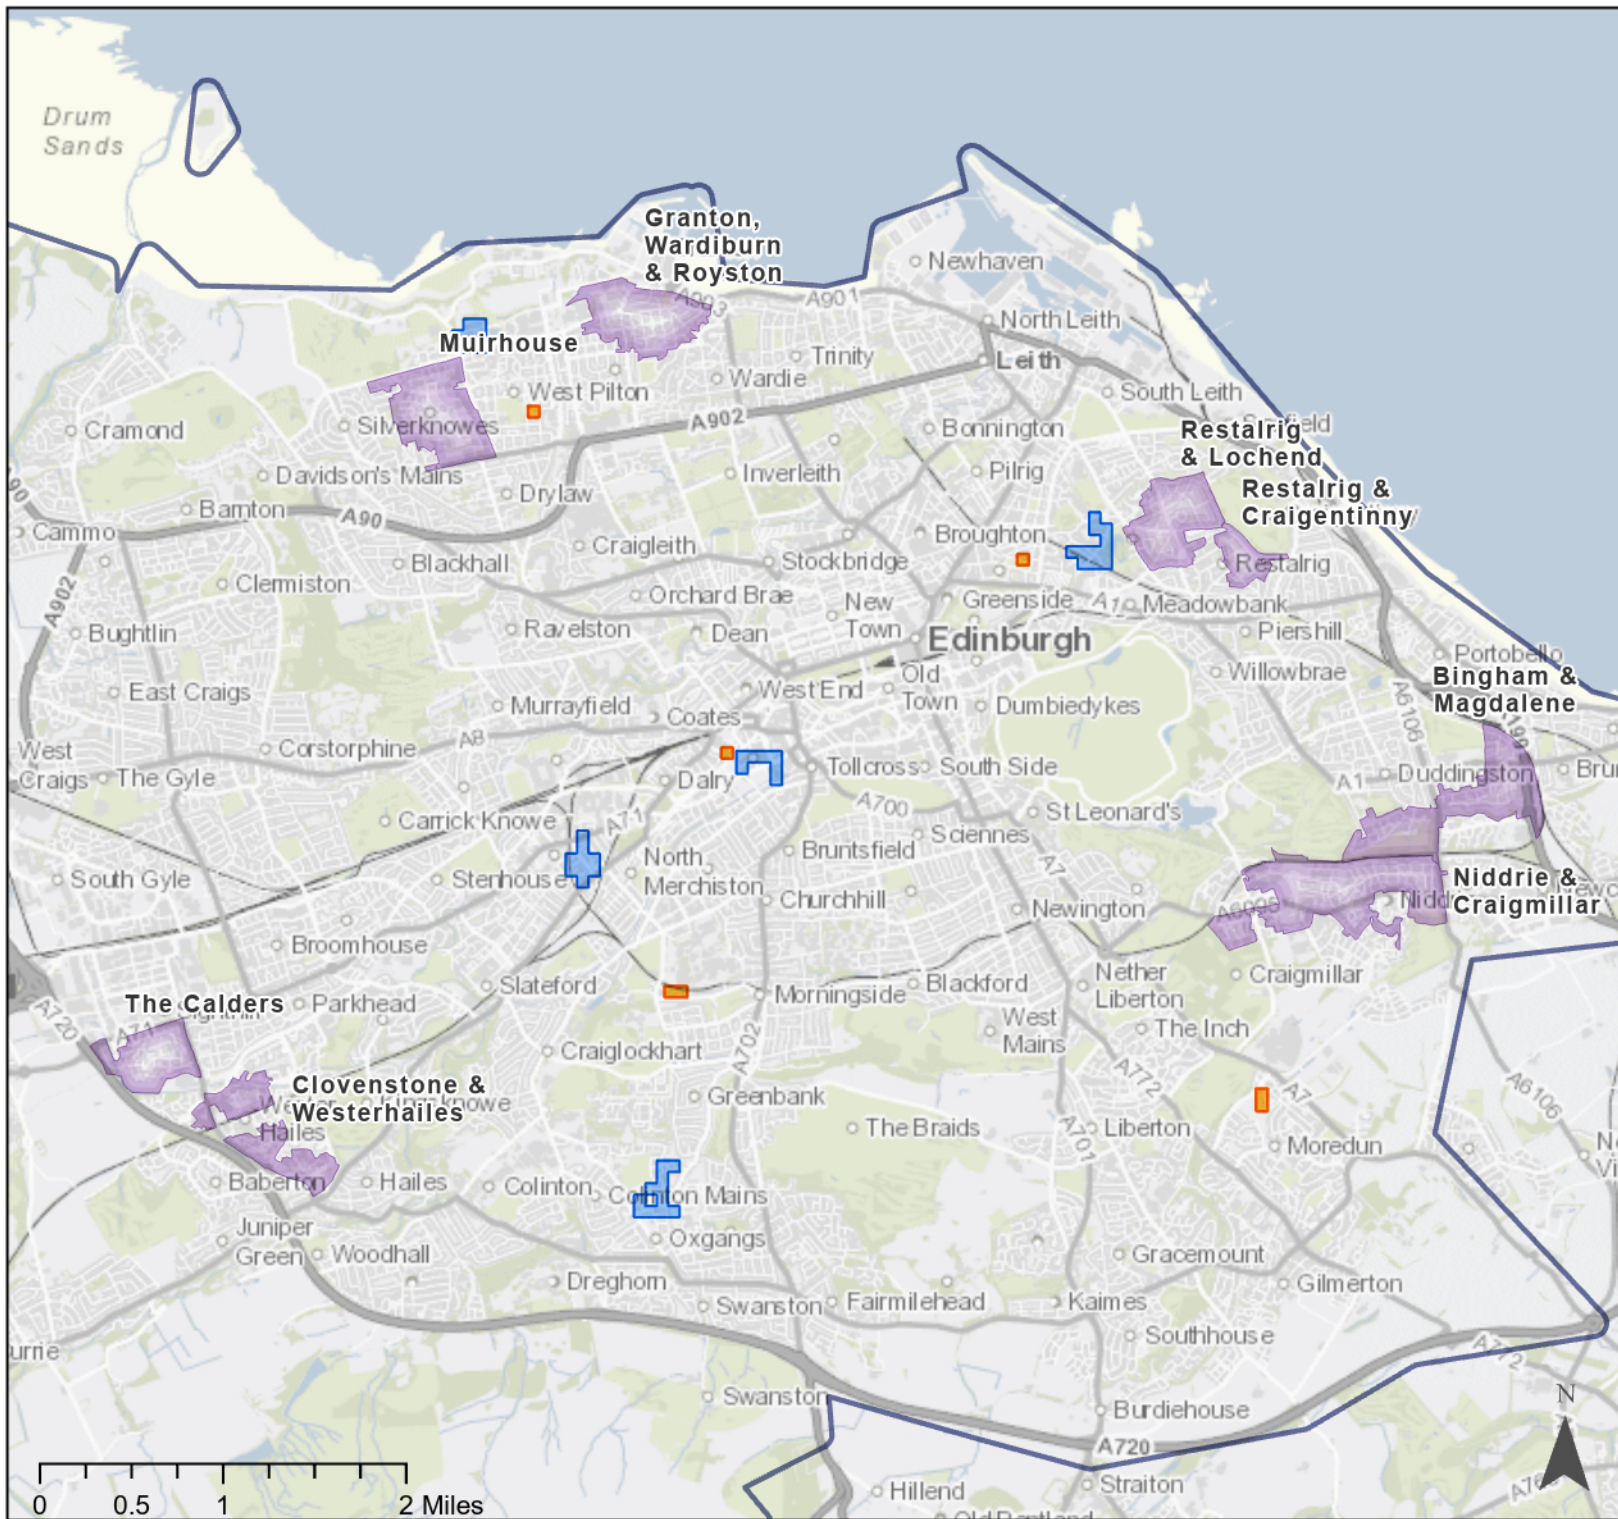

City of Edinburgh Council High-priority Delivery Areas

This map spatially displays results from the LHEES Stage 4.

This map shows the top 5 delivery areas with the highest property counts for Category 1 Off Gas and On Gas properties. This map also displays the High-Priority Delivery Areas as outlined by Edinburgh City Council

Category 1 = properties which are considered to be highly suited for a heat pump solution.

- High-priority Delivery Areas
- On Gas Category 1 Delivery Areas
- Off Gas Category 1 Delivery Areas
- Local Authority Boundary