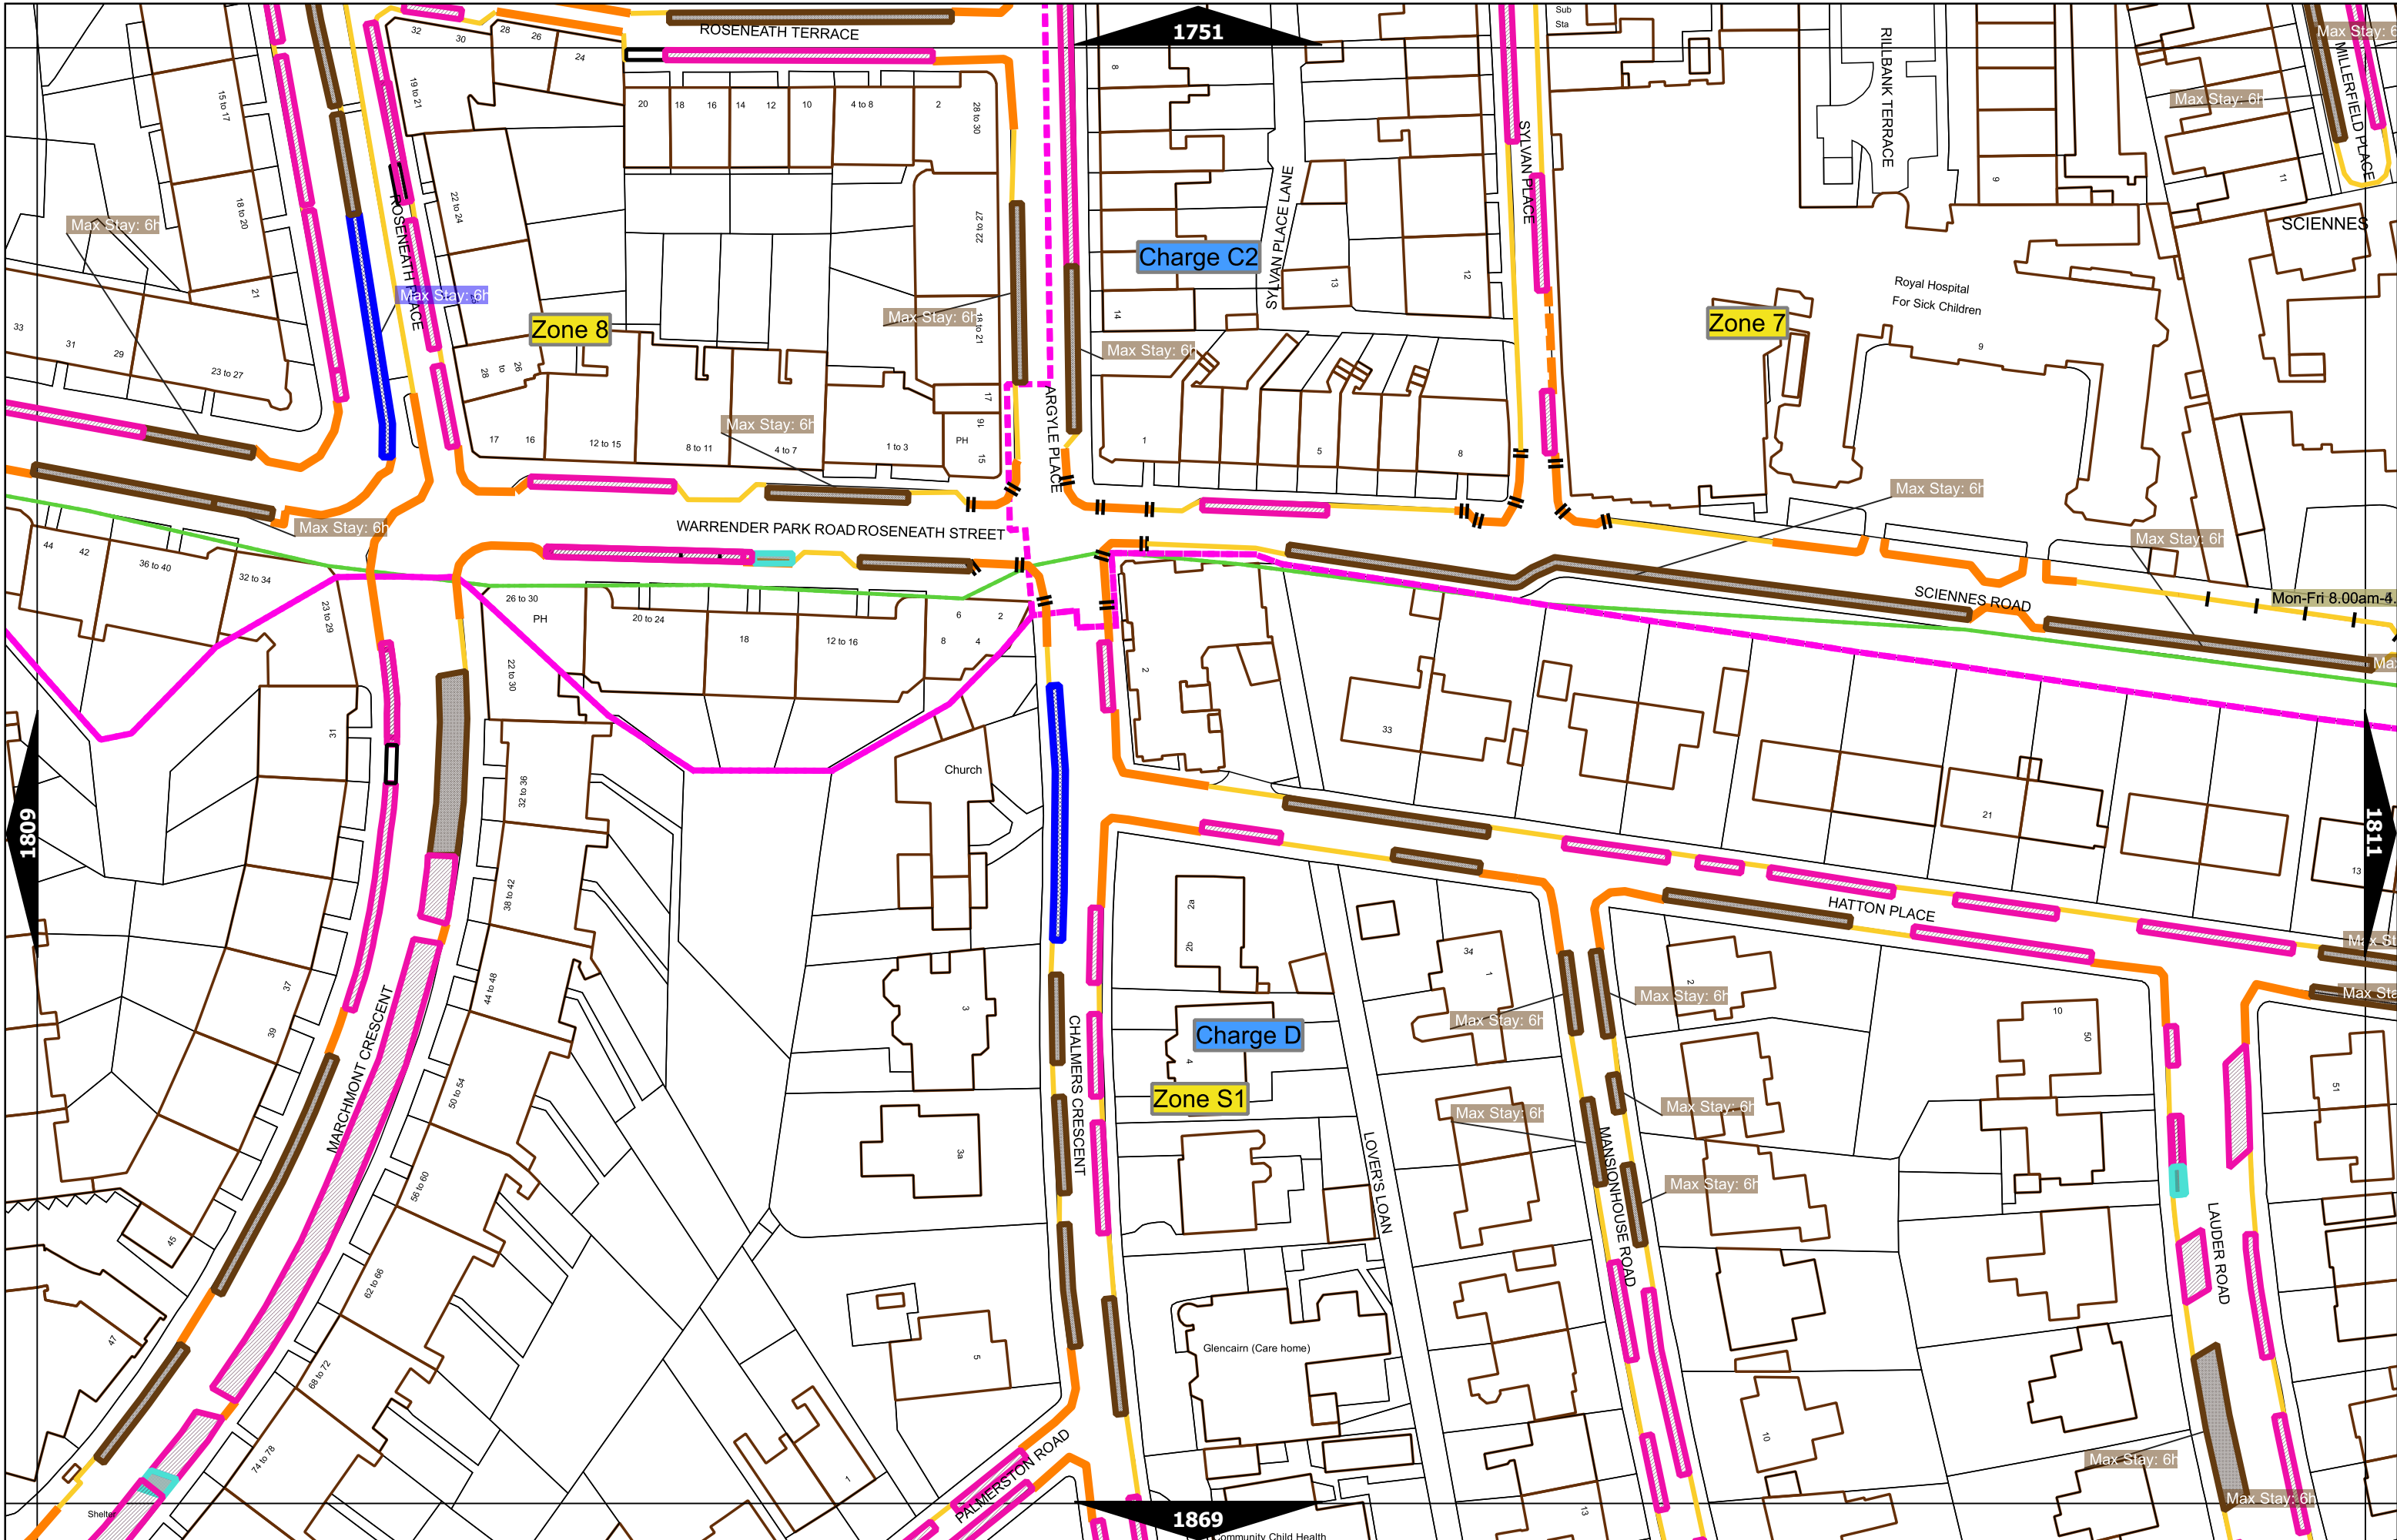

**Charge C2**  
**Zone 7**

Mon-Fri 7.30am-9.30am  
Sa 4.00pm-6.30pm

Mon-Fri 7.30am-9.30am  
Sa 4.00pm-6.30pm

Scale at A3	1:1000
Effective Date	20-Jun-2022
Map Tile	1754
Revision	2
Status	CONFIRMED

Scale at A3	1:1000
Effective Date	25-Sep-2023
Map Tile	1807
Revision	6
Status	CONFIRMED

Scale at A3	1:1000
Effective Date	23-Jan-2024
Map Tile	1809
Revision	7
Status	CONFIRMED

Scale at A3	1:1000
Effective Date	25-Sep-2023
Map Tile	1810
Revision	9
Status	CONFIRMED

	Scale at A3	1:1000
	Effective Date	31-Mar-2023
	Map Tile	1811
	Revision	4
	Status	CONFIRMED

	Scale at A3	1:1000
	Effective Date	20-Jun-2022
	Map Tile	1812
	Revision	4
	Status	CONFIRMED

Scale at A3	1:1000
Effective Date	20-Jun-2022
Map Tile	1930
Revision	3
Status	CONFIRMED