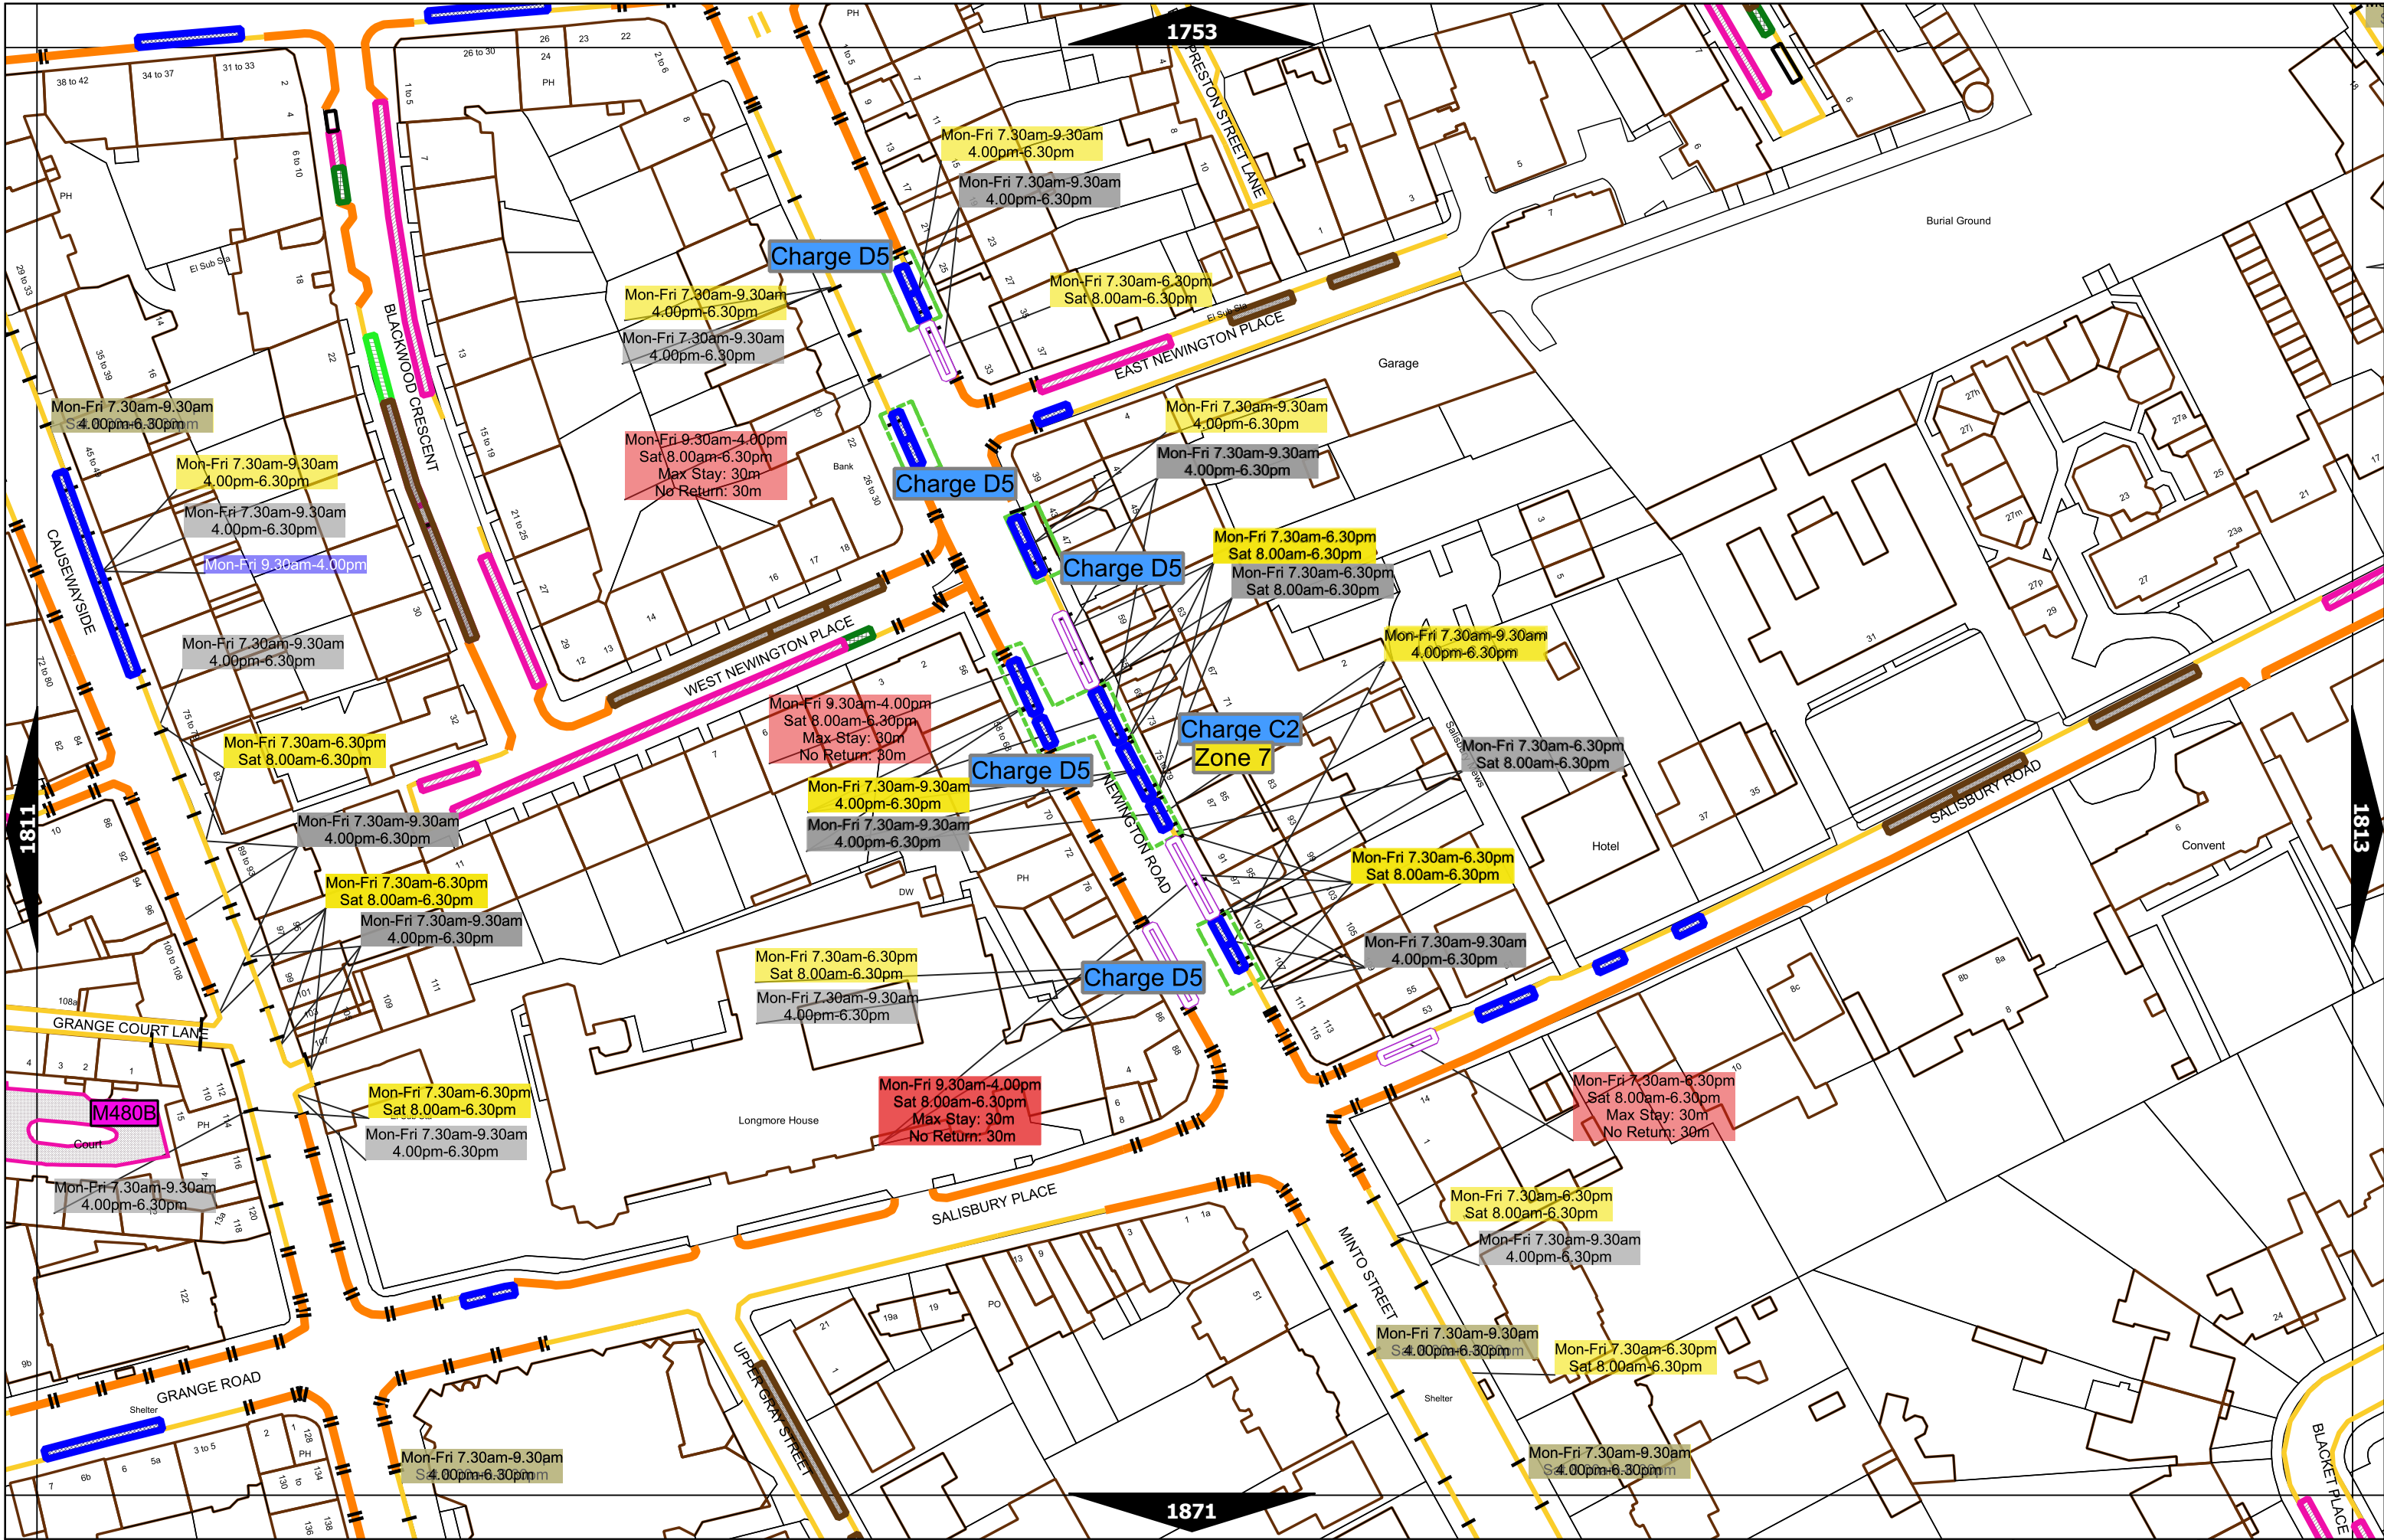

**Charge C2**  
**Zone 7**

Mon-Fri 7.30am-9.30am  
Sa 4.00pm-6.30pm

Mon-Fri 7.30am-9.30am  
Sa 4.00pm-6.30pm

Scale at A3	1:1000
Effective Date	20-Jun-2022
Map Tile	1754
Revision	2
Status	CONFIRMED

Scale at A3	1:1000
Effective Date	25-Sep-2023
Map Tile	1807
Revision	6
Status	CONFIRMED

Scale at A3	1:1000
Effective Date	23-Jan-2024
Map Tile	1809
Revision	7
Status	CONFIRMED

Scale at A3	1:1000
Effective Date	25-Sep-2023
Map Tile	1810
Revision	9
Status	CONFIRMED

	Scale at A3	1:1000
	Effective Date	31-Mar-2023
	Map Tile	1811
	Revision	4
	Status	CONFIRMED

	Scale at A3	1:1000
	Effective Date	20-Jun-2022
	Map Tile	1812
	Revision	4
	Status	CONFIRMED

Scale at A3	1:1000
Effective Date	20-Jun-2022
Map Tile	1930
Revision	3
Status	CONFIRMED