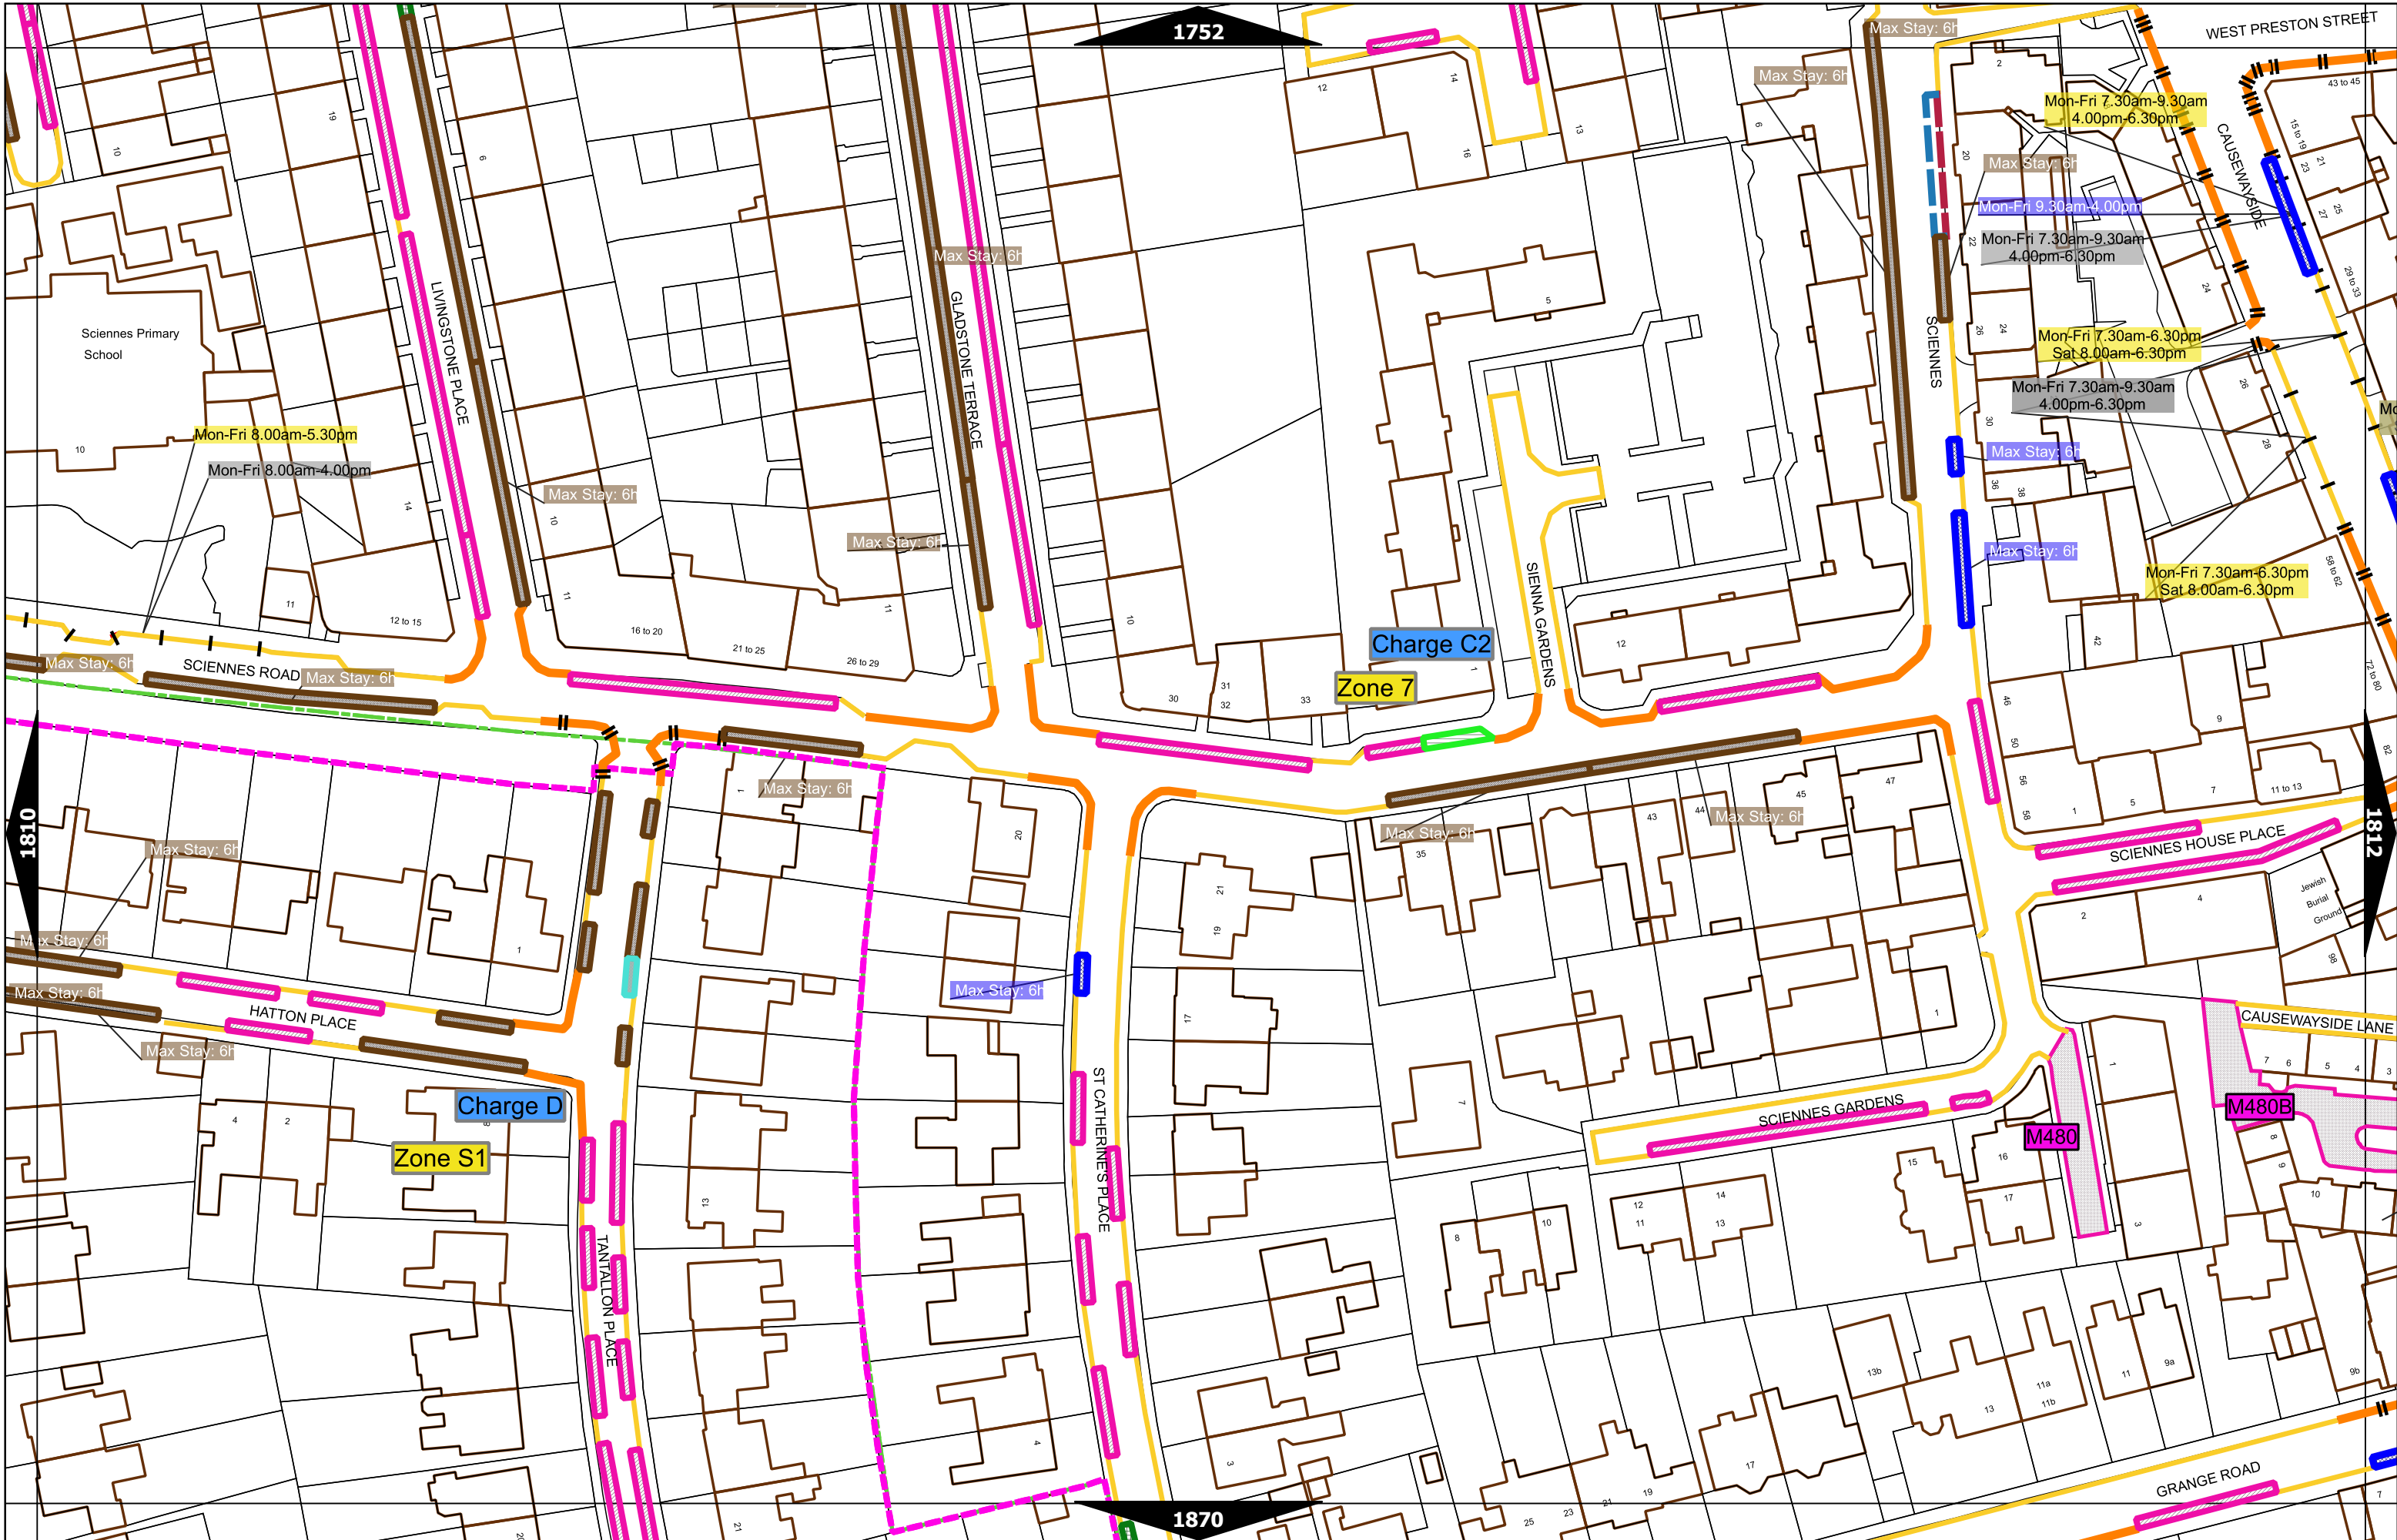

**Charge C2**  
**Zone 7**

Mon-Fri 7.30am-9.30am  
Sa 4.00pm-6.30pm

Mon-Fri 7.30am-9.30am  
Sa 4.00pm-6.30pm

Scale at A3	1:1000
Effective Date	20-Jun-2022
Map Tile	1754
Revision	2
Status	CONFIRMED

Scale at A3	1:1000
Effective Date	25-Sep-2023
Map Tile	1807
Revision	6
Status	CONFIRMED

Scale at A3	1:1000
Effective Date	23-Jan-2024
Map Tile	1809
Revision	7
Status	CONFIRMED

Scale at A3	1:1000
Effective Date	25-Sep-2023
Map Tile	1810
Revision	9
Status	CONFIRMED

	Scale at A3	1:1000
	Effective Date	31-Mar-2023
	Map Tile	1811
	Revision	4
	Status	CONFIRMED

	Scale at A3	1:1000
	Effective Date	20-Jun-2022
	Map Tile	1812
	Revision	4
	Status	CONFIRMED

Scale at A3	1:1000
Effective Date	20-Jun-2022
Map Tile	1930
Revision	3
Status	CONFIRMED