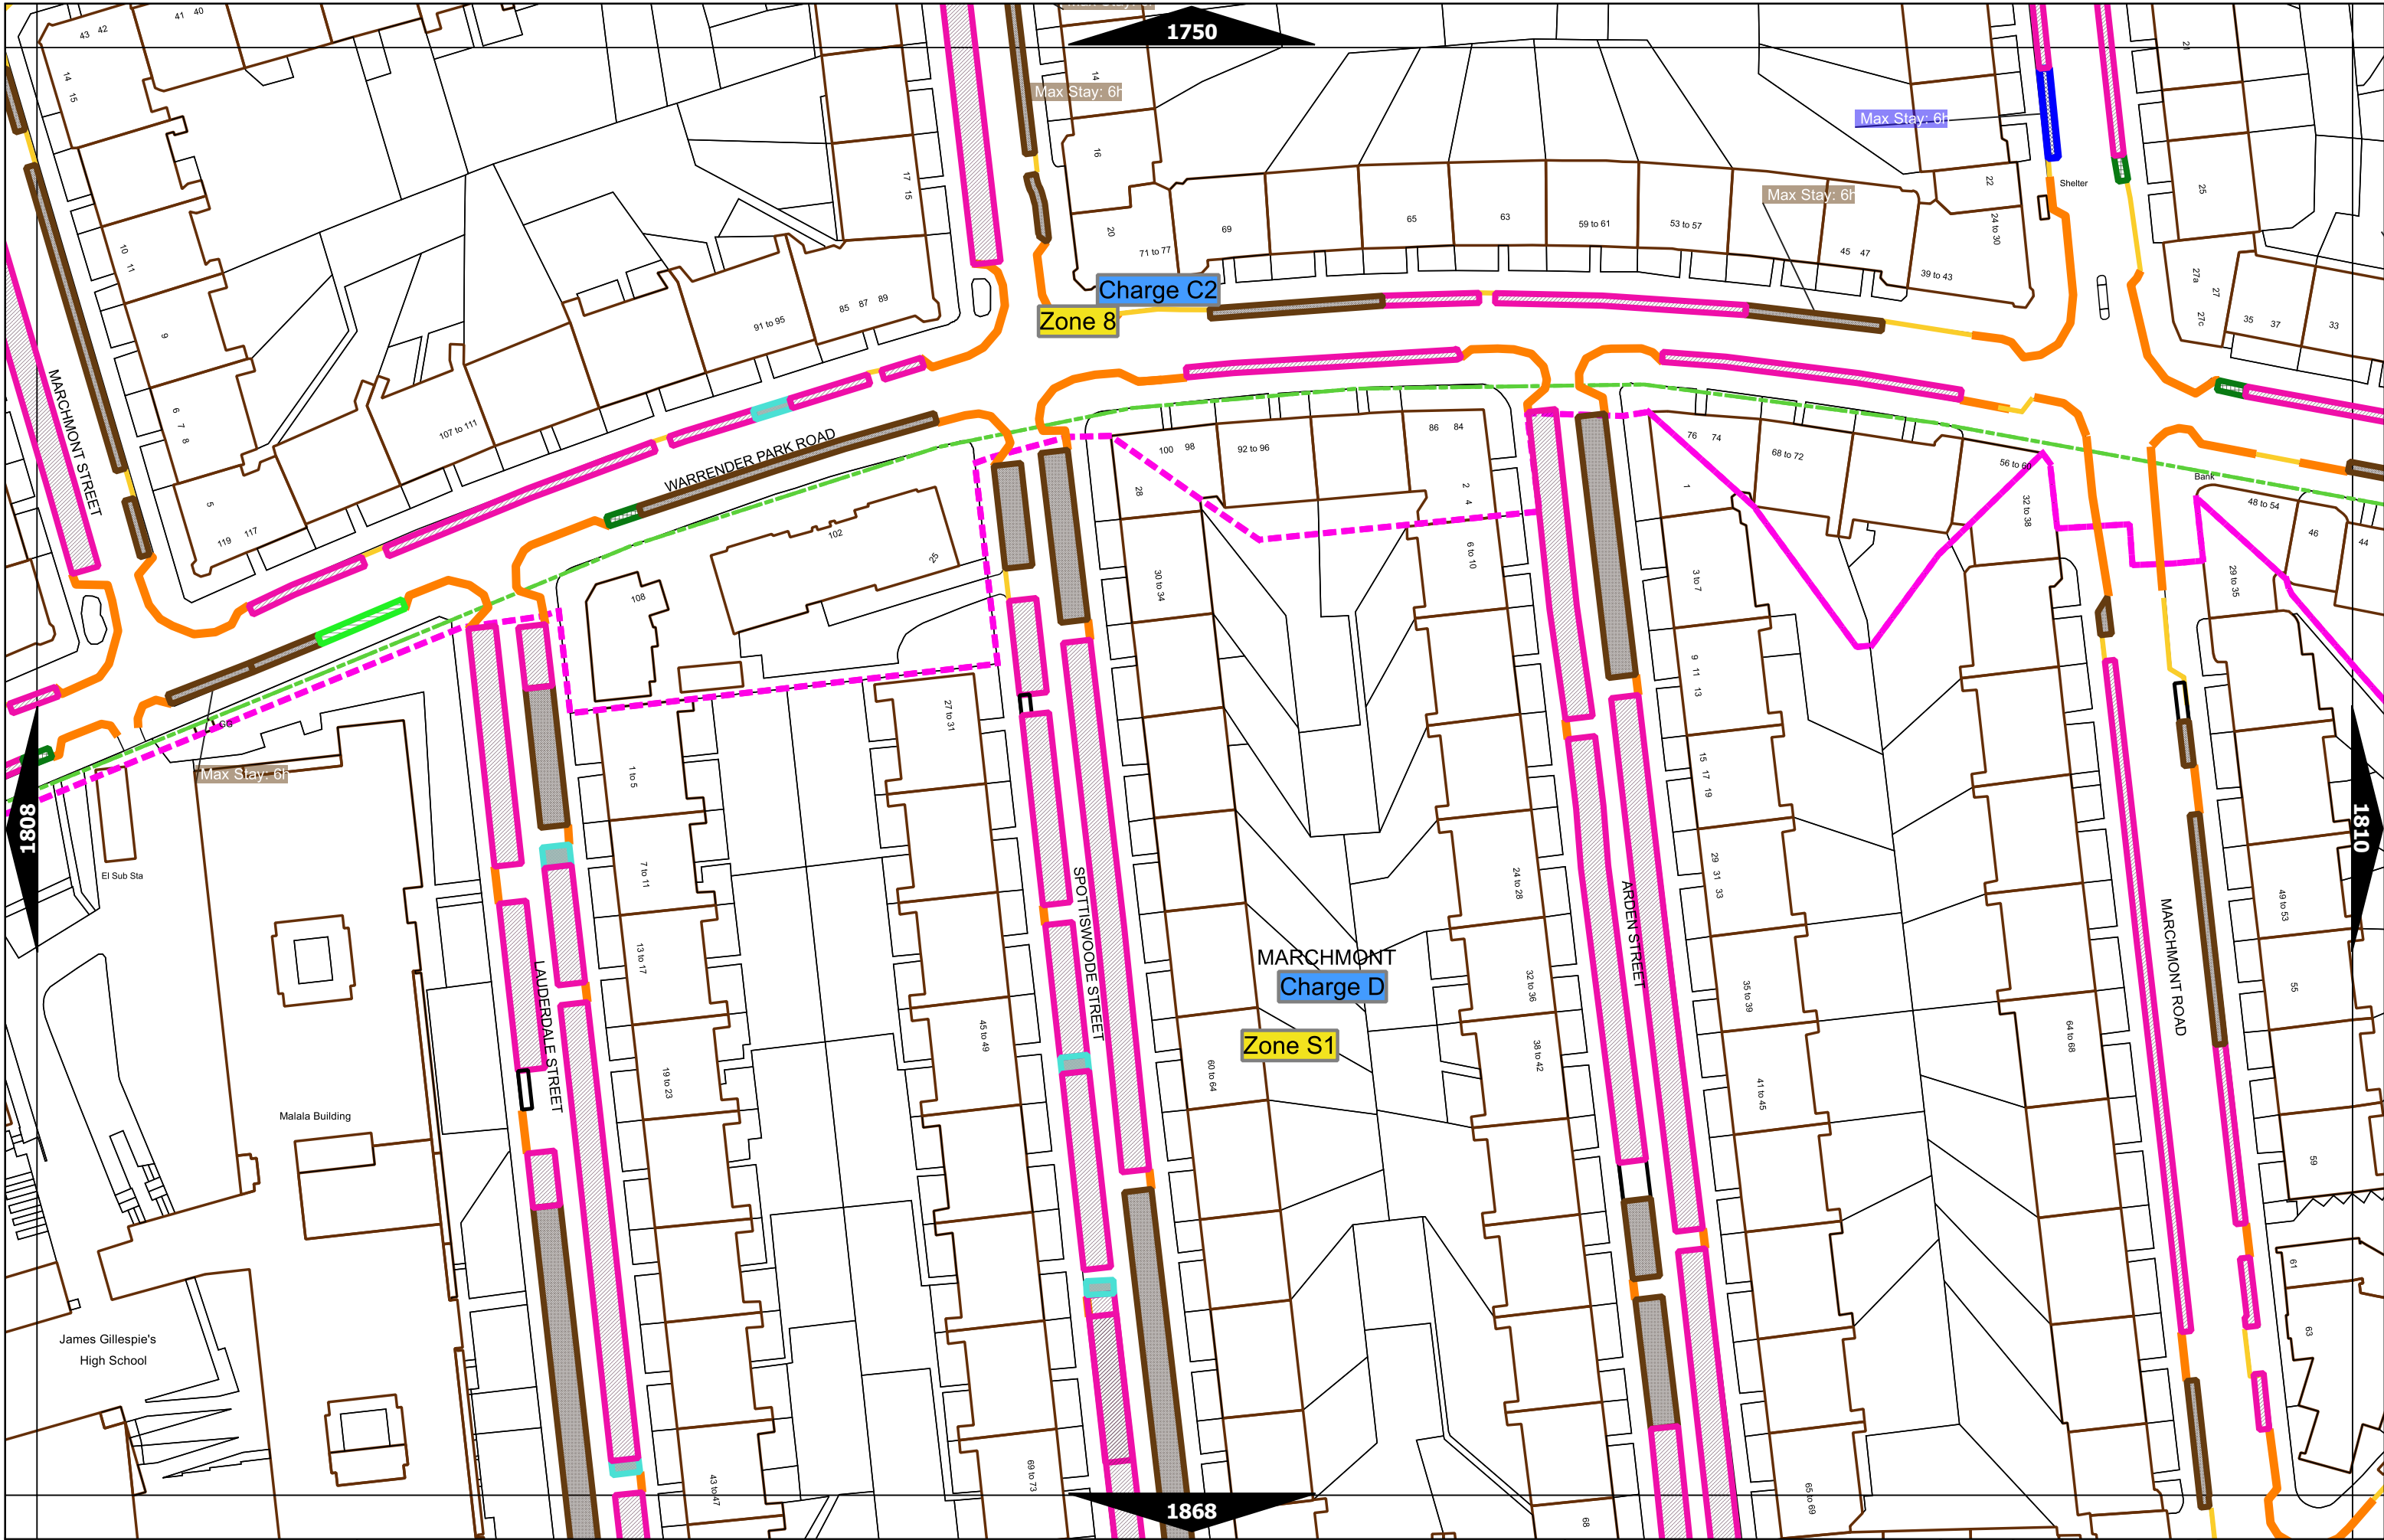

**Charge C2**  
**Zone 7**

Mon-Fri 7.30am-9.30am  
Sa 4.00pm-6.30pm

Mon-Fri 7.30am-9.30am  
Sa 4.00pm-6.30pm

Scale at A3	1:1000
Effective Date	20-Jun-2022
Map Tile	1754
Revision	2
Status	CONFIRMED

Scale at A3	1:1000
Effective Date	25-Sep-2023
Map Tile	1807
Revision	6
Status	CONFIRMED

Scale at A3	1:1000
Effective Date	23-Jan-2024
Map Tile	1809
Revision	7
Status	CONFIRMED

Scale at A3	1:1000
Effective Date	25-Sep-2023
Map Tile	1810
Revision	9
Status	CONFIRMED

	Scale at A3	1:1000
	Effective Date	31-Mar-2023
	Map Tile	1811
	Revision	4
	Status	CONFIRMED

	Scale at A3	1:1000
	Effective Date	20-Jun-2022
	Map Tile	1812
	Revision	4
	Status	CONFIRMED

Scale at A3	1:1000
Effective Date	20-Jun-2022
Map Tile	1930
Revision	3
Status	CONFIRMED