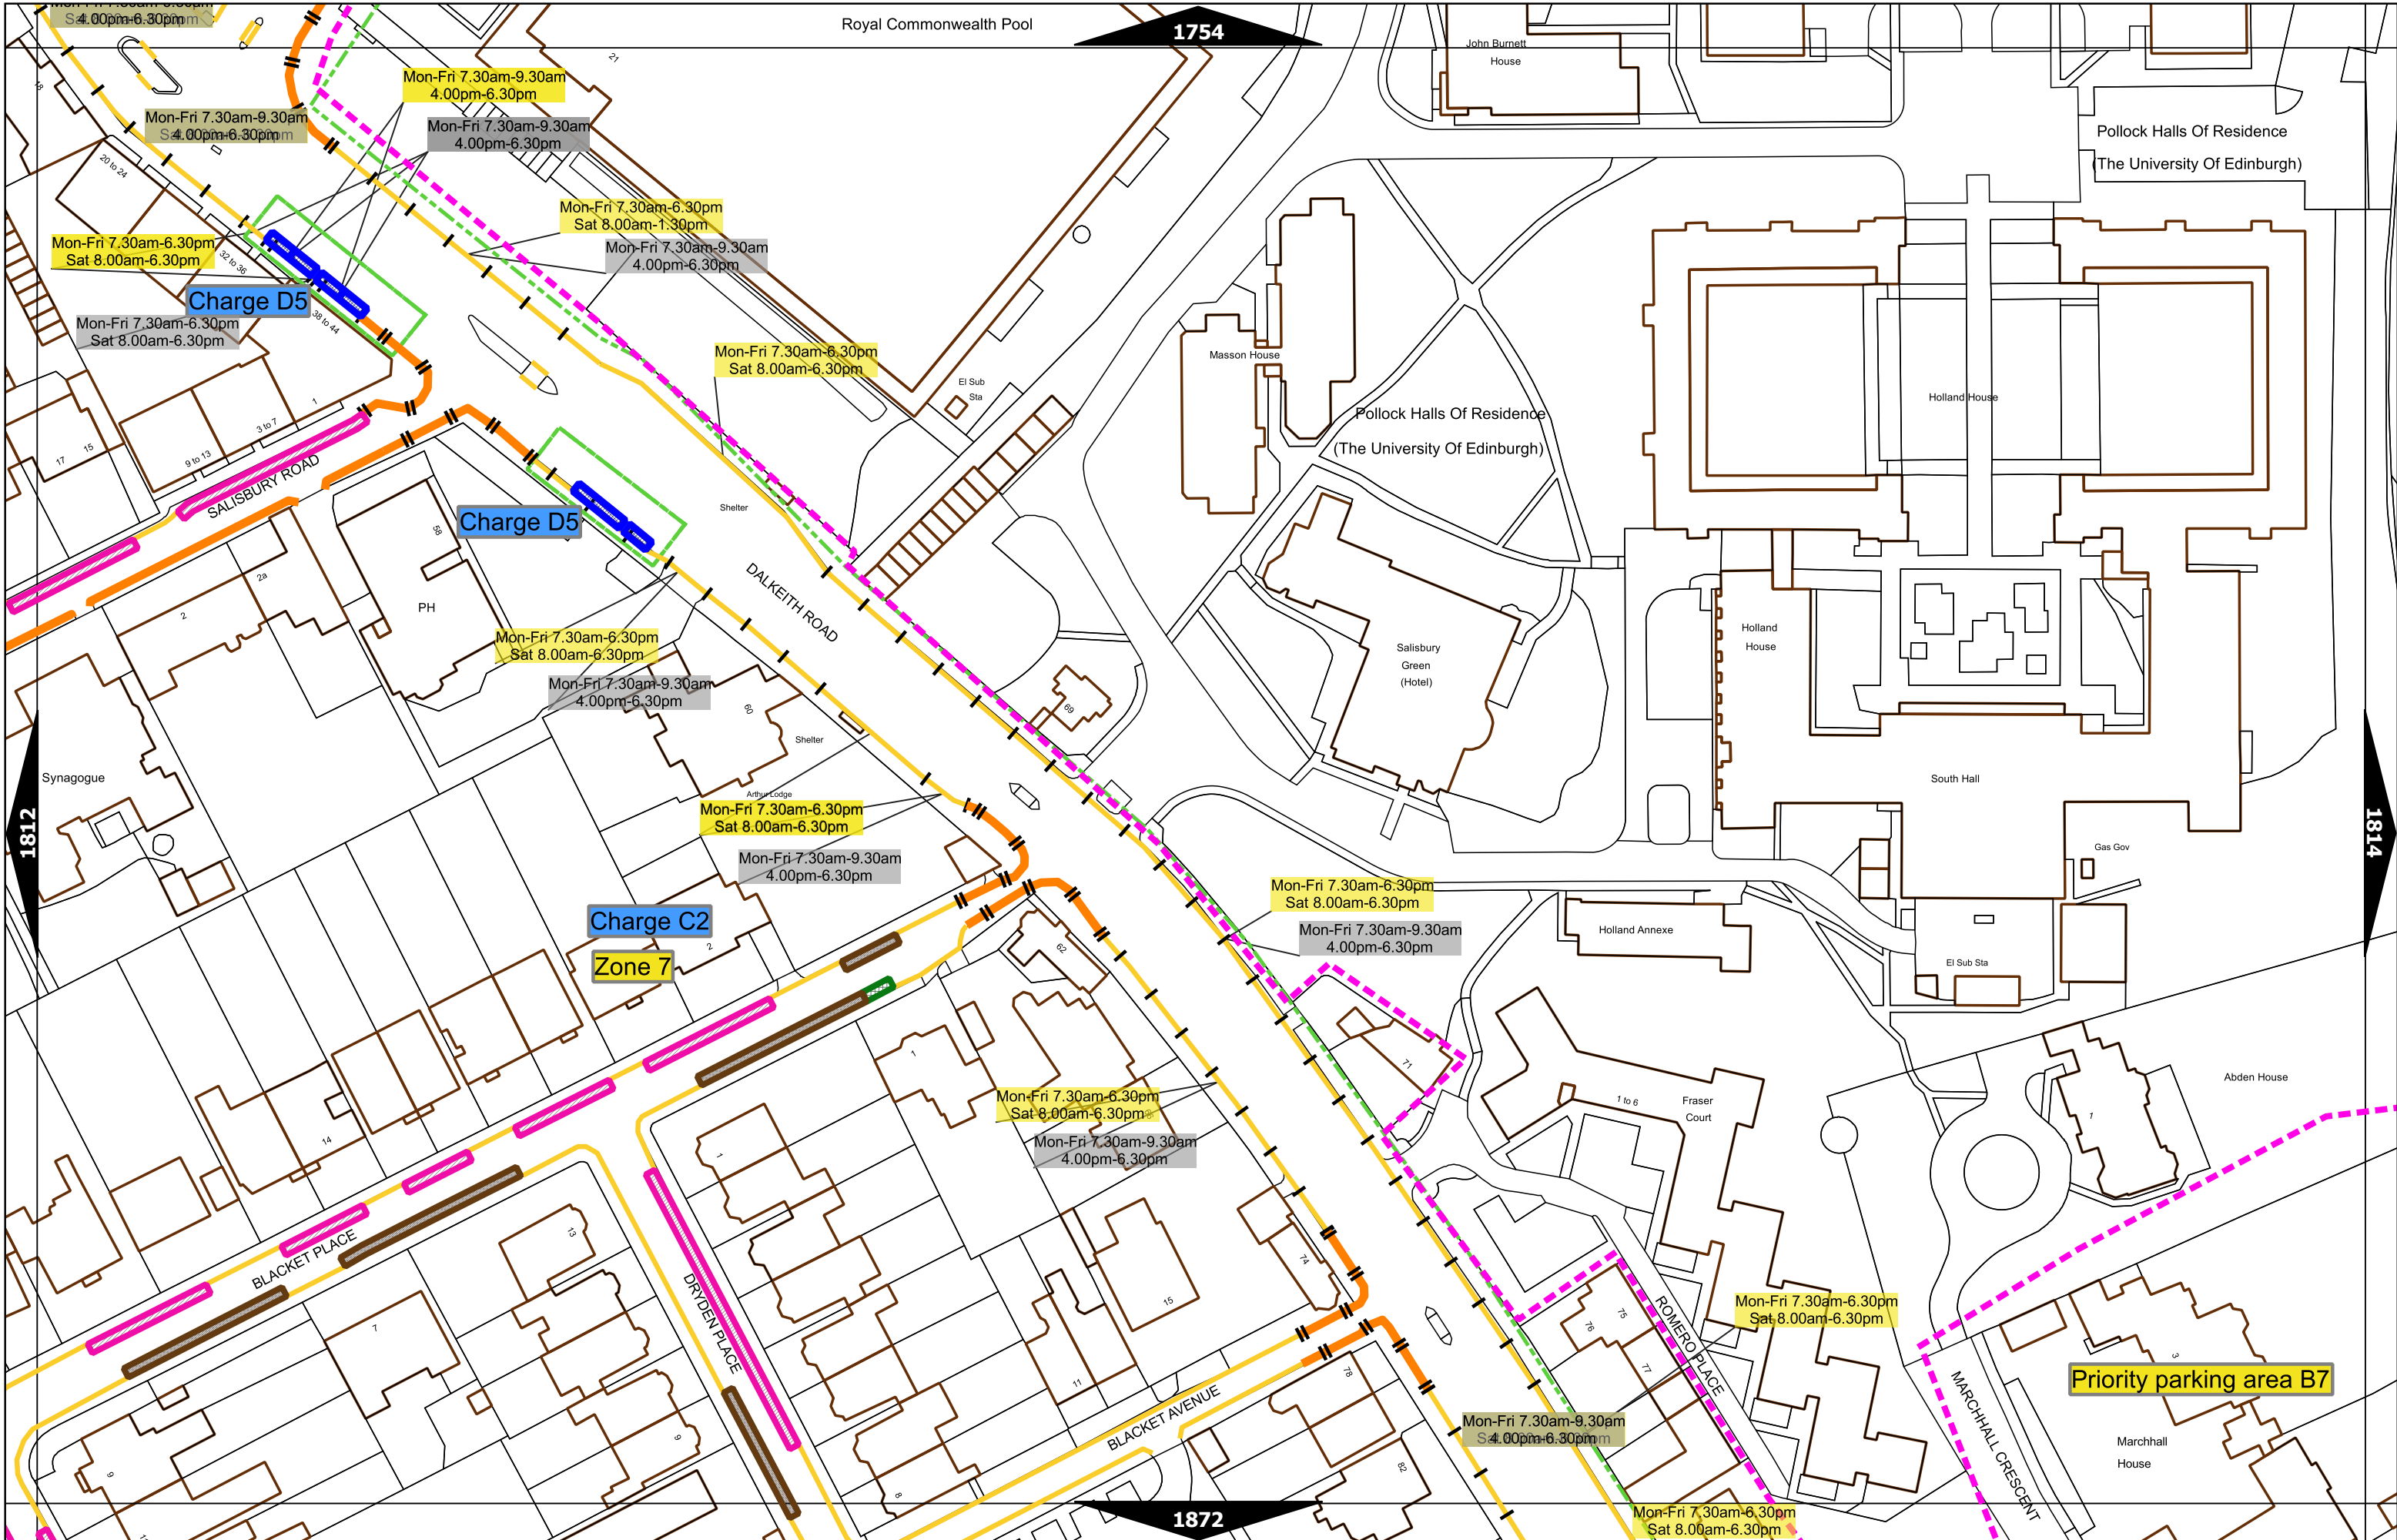

**Charge C2**  
**Zone 7**

Mon-Fri 7.30am-9.30am  
Sa 4.00pm-6.30pm

Mon-Fri 7.30am-9.30am  
Sa 4.00pm-6.30pm

Scale at A3	1:1000
Effective Date	20-Jun-2022
Map Tile	1754
Revision	2
Status	CONFIRMED

Scale at A3	1:1000
Effective Date	25-Sep-2023
Map Tile	1807
Revision	6
Status	CONFIRMED

Scale at A3	1:1000
Effective Date	23-Jan-2024
Map Tile	1809
Revision	7
Status	CONFIRMED

Scale at A3	1:1000
Effective Date	25-Sep-2023
Map Tile	1810
Revision	9
Status	CONFIRMED

	Scale at A3	1:1000
	Effective Date	31-Mar-2023
	Map Tile	1811
	Revision	4
	Status	CONFIRMED

	Scale at A3	1:1000
	Effective Date	20-Jun-2022
	Map Tile	1812
	Revision	4
	Status	CONFIRMED

Scale at A3	1:1000
Effective Date	20-Jun-2022
Map Tile	1930
Revision	3
Status	CONFIRMED