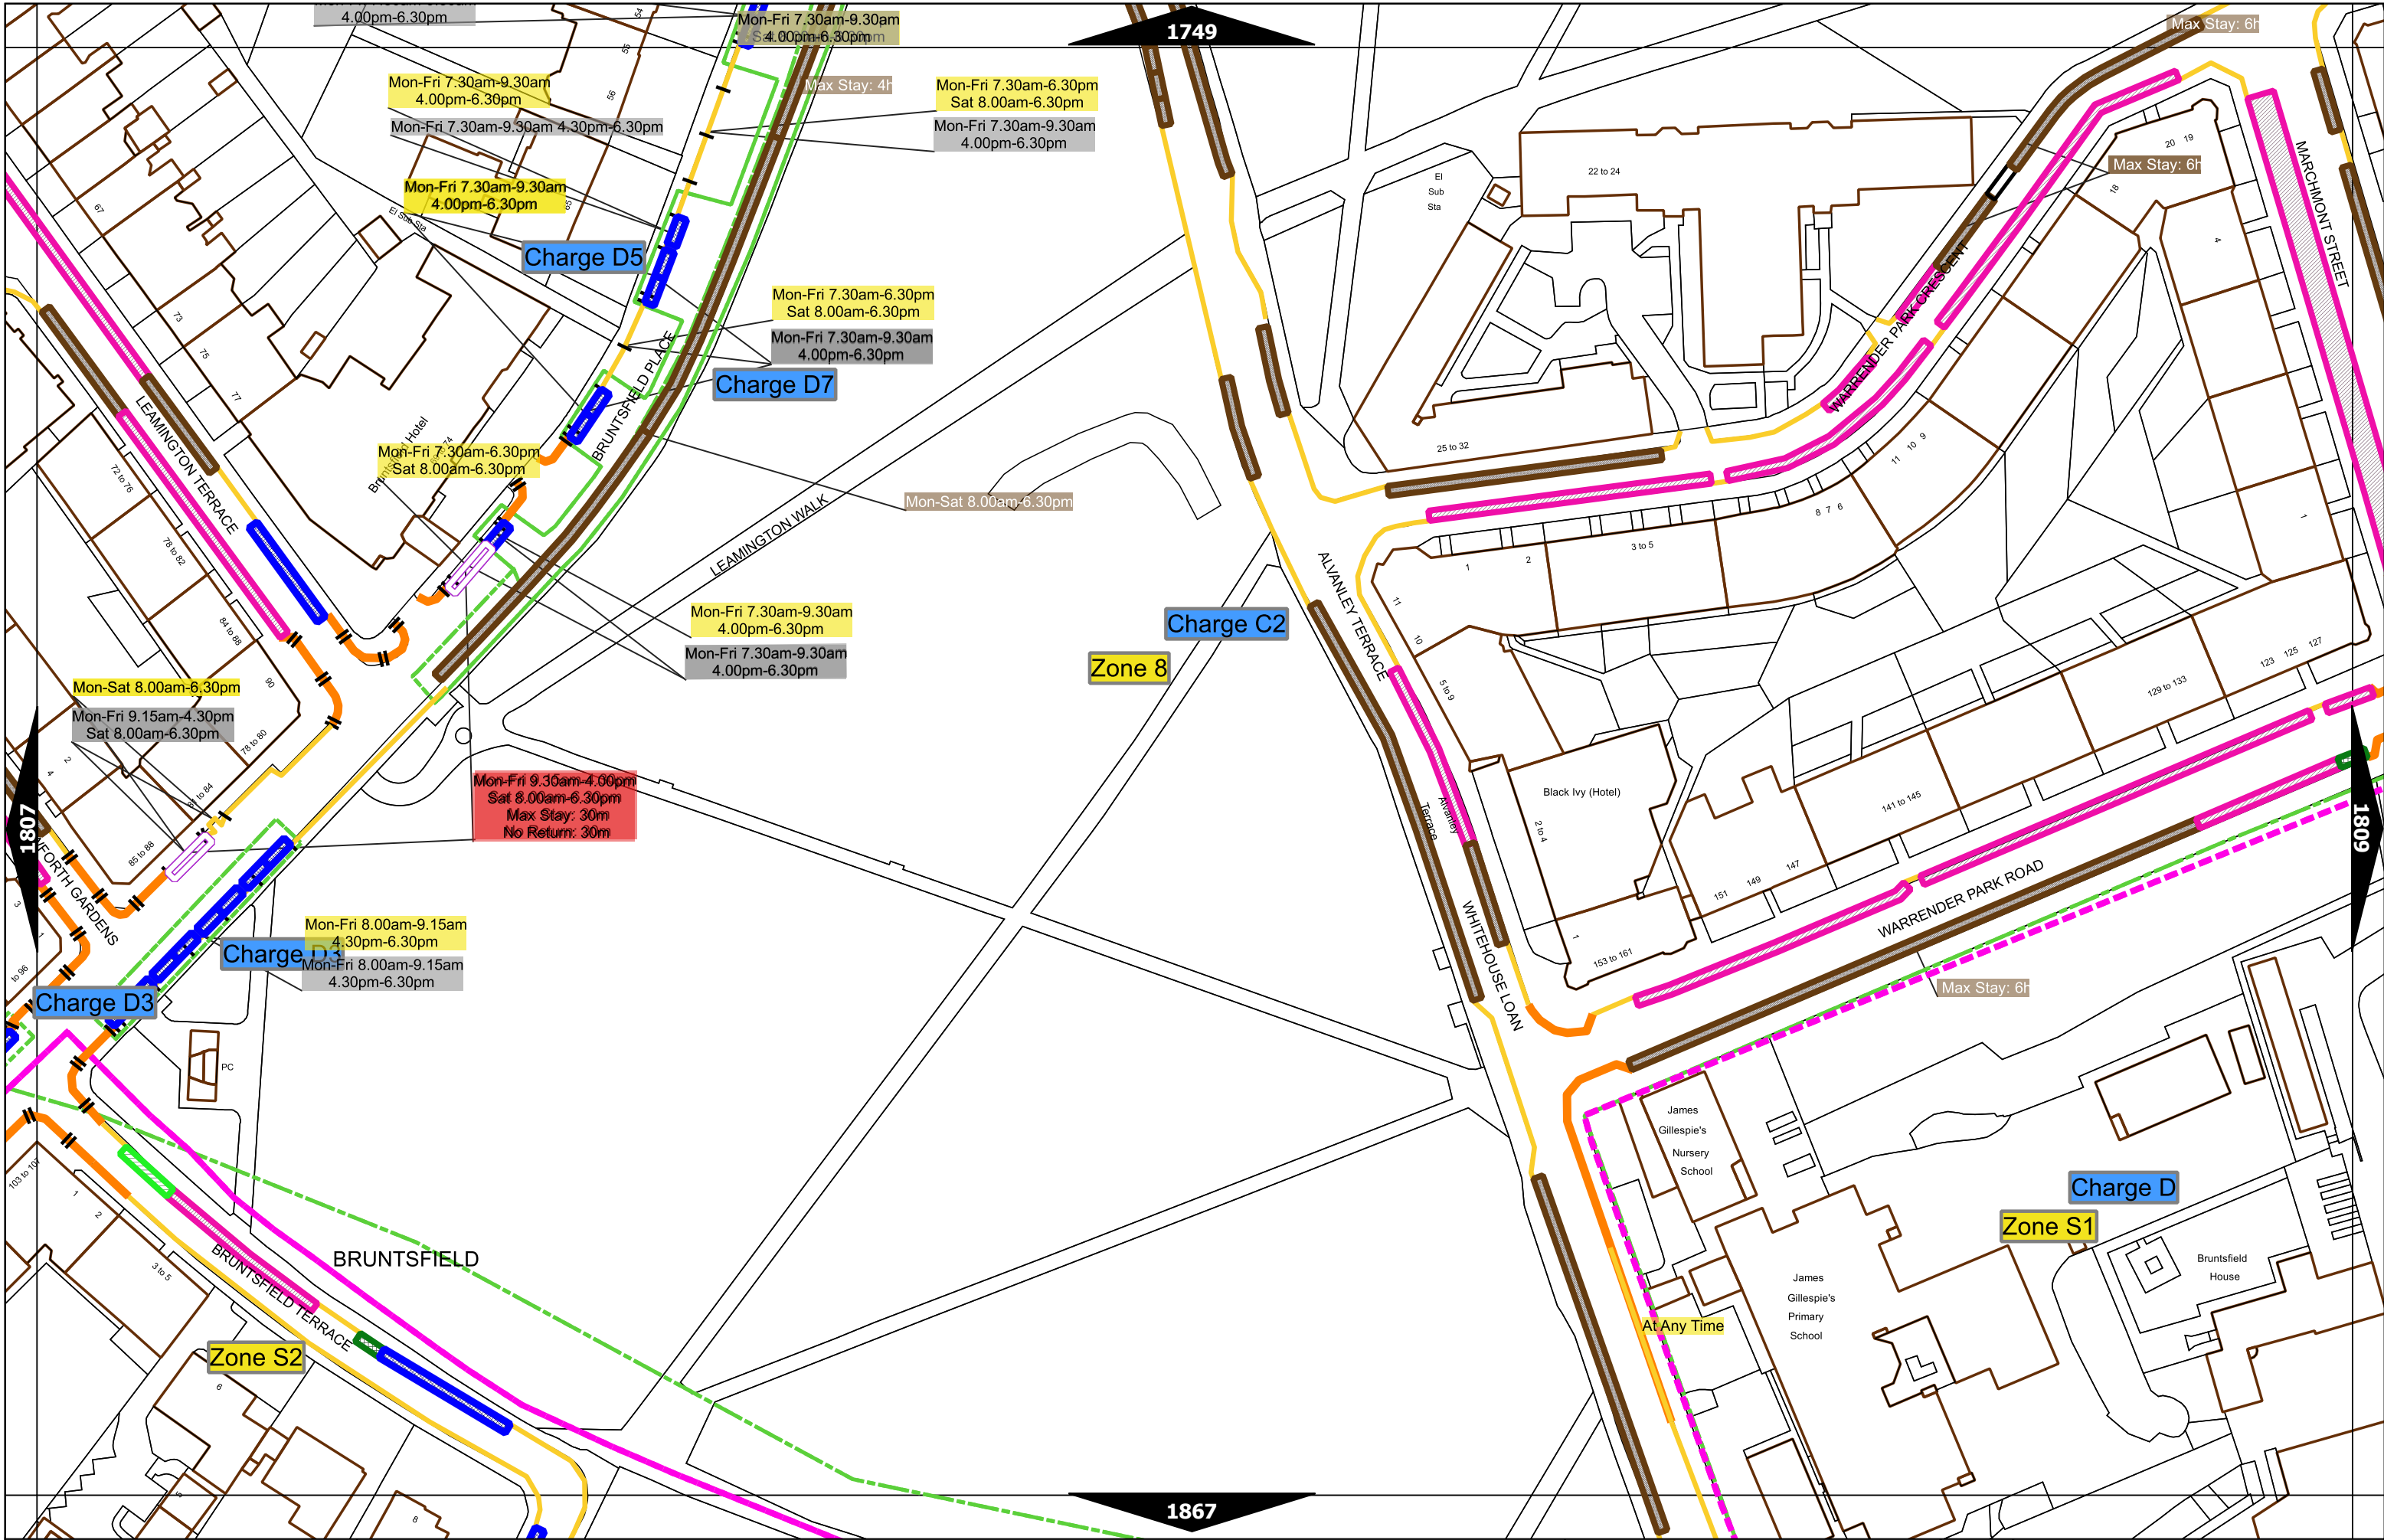

**Charge C2**  
**Zone 7**

Mon-Fri 7.30am-9.30am  
Sa 4.00pm-6.30pm

Mon-Fri 7.30am-9.30am  
Sa 4.00pm-6.30pm

Scale at A3	1:1000
Effective Date	20-Jun-2022
Map Tile	1754
Revision	2
Status	CONFIRMED

Scale at A3	1:1000
Effective Date	25-Sep-2023
Map Tile	1807
Revision	6
Status	CONFIRMED

Scale at A3	1:1000
Effective Date	23-Jan-2024
Map Tile	1809
Revision	7
Status	CONFIRMED

Scale at A3	1:1000
Effective Date	25-Sep-2023
Map Tile	1810
Revision	9
Status	CONFIRMED

	Scale at A3	1:1000
	Effective Date	31-Mar-2023
	Map Tile	1811
	Revision	4
	Status	CONFIRMED

	Scale at A3	1:1000
	Effective Date	20-Jun-2022
	Map Tile	1812
	Revision	4
	Status	CONFIRMED

Scale at A3	1:1000
Effective Date	20-Jun-2022
Map Tile	1930
Revision	3
Status	CONFIRMED