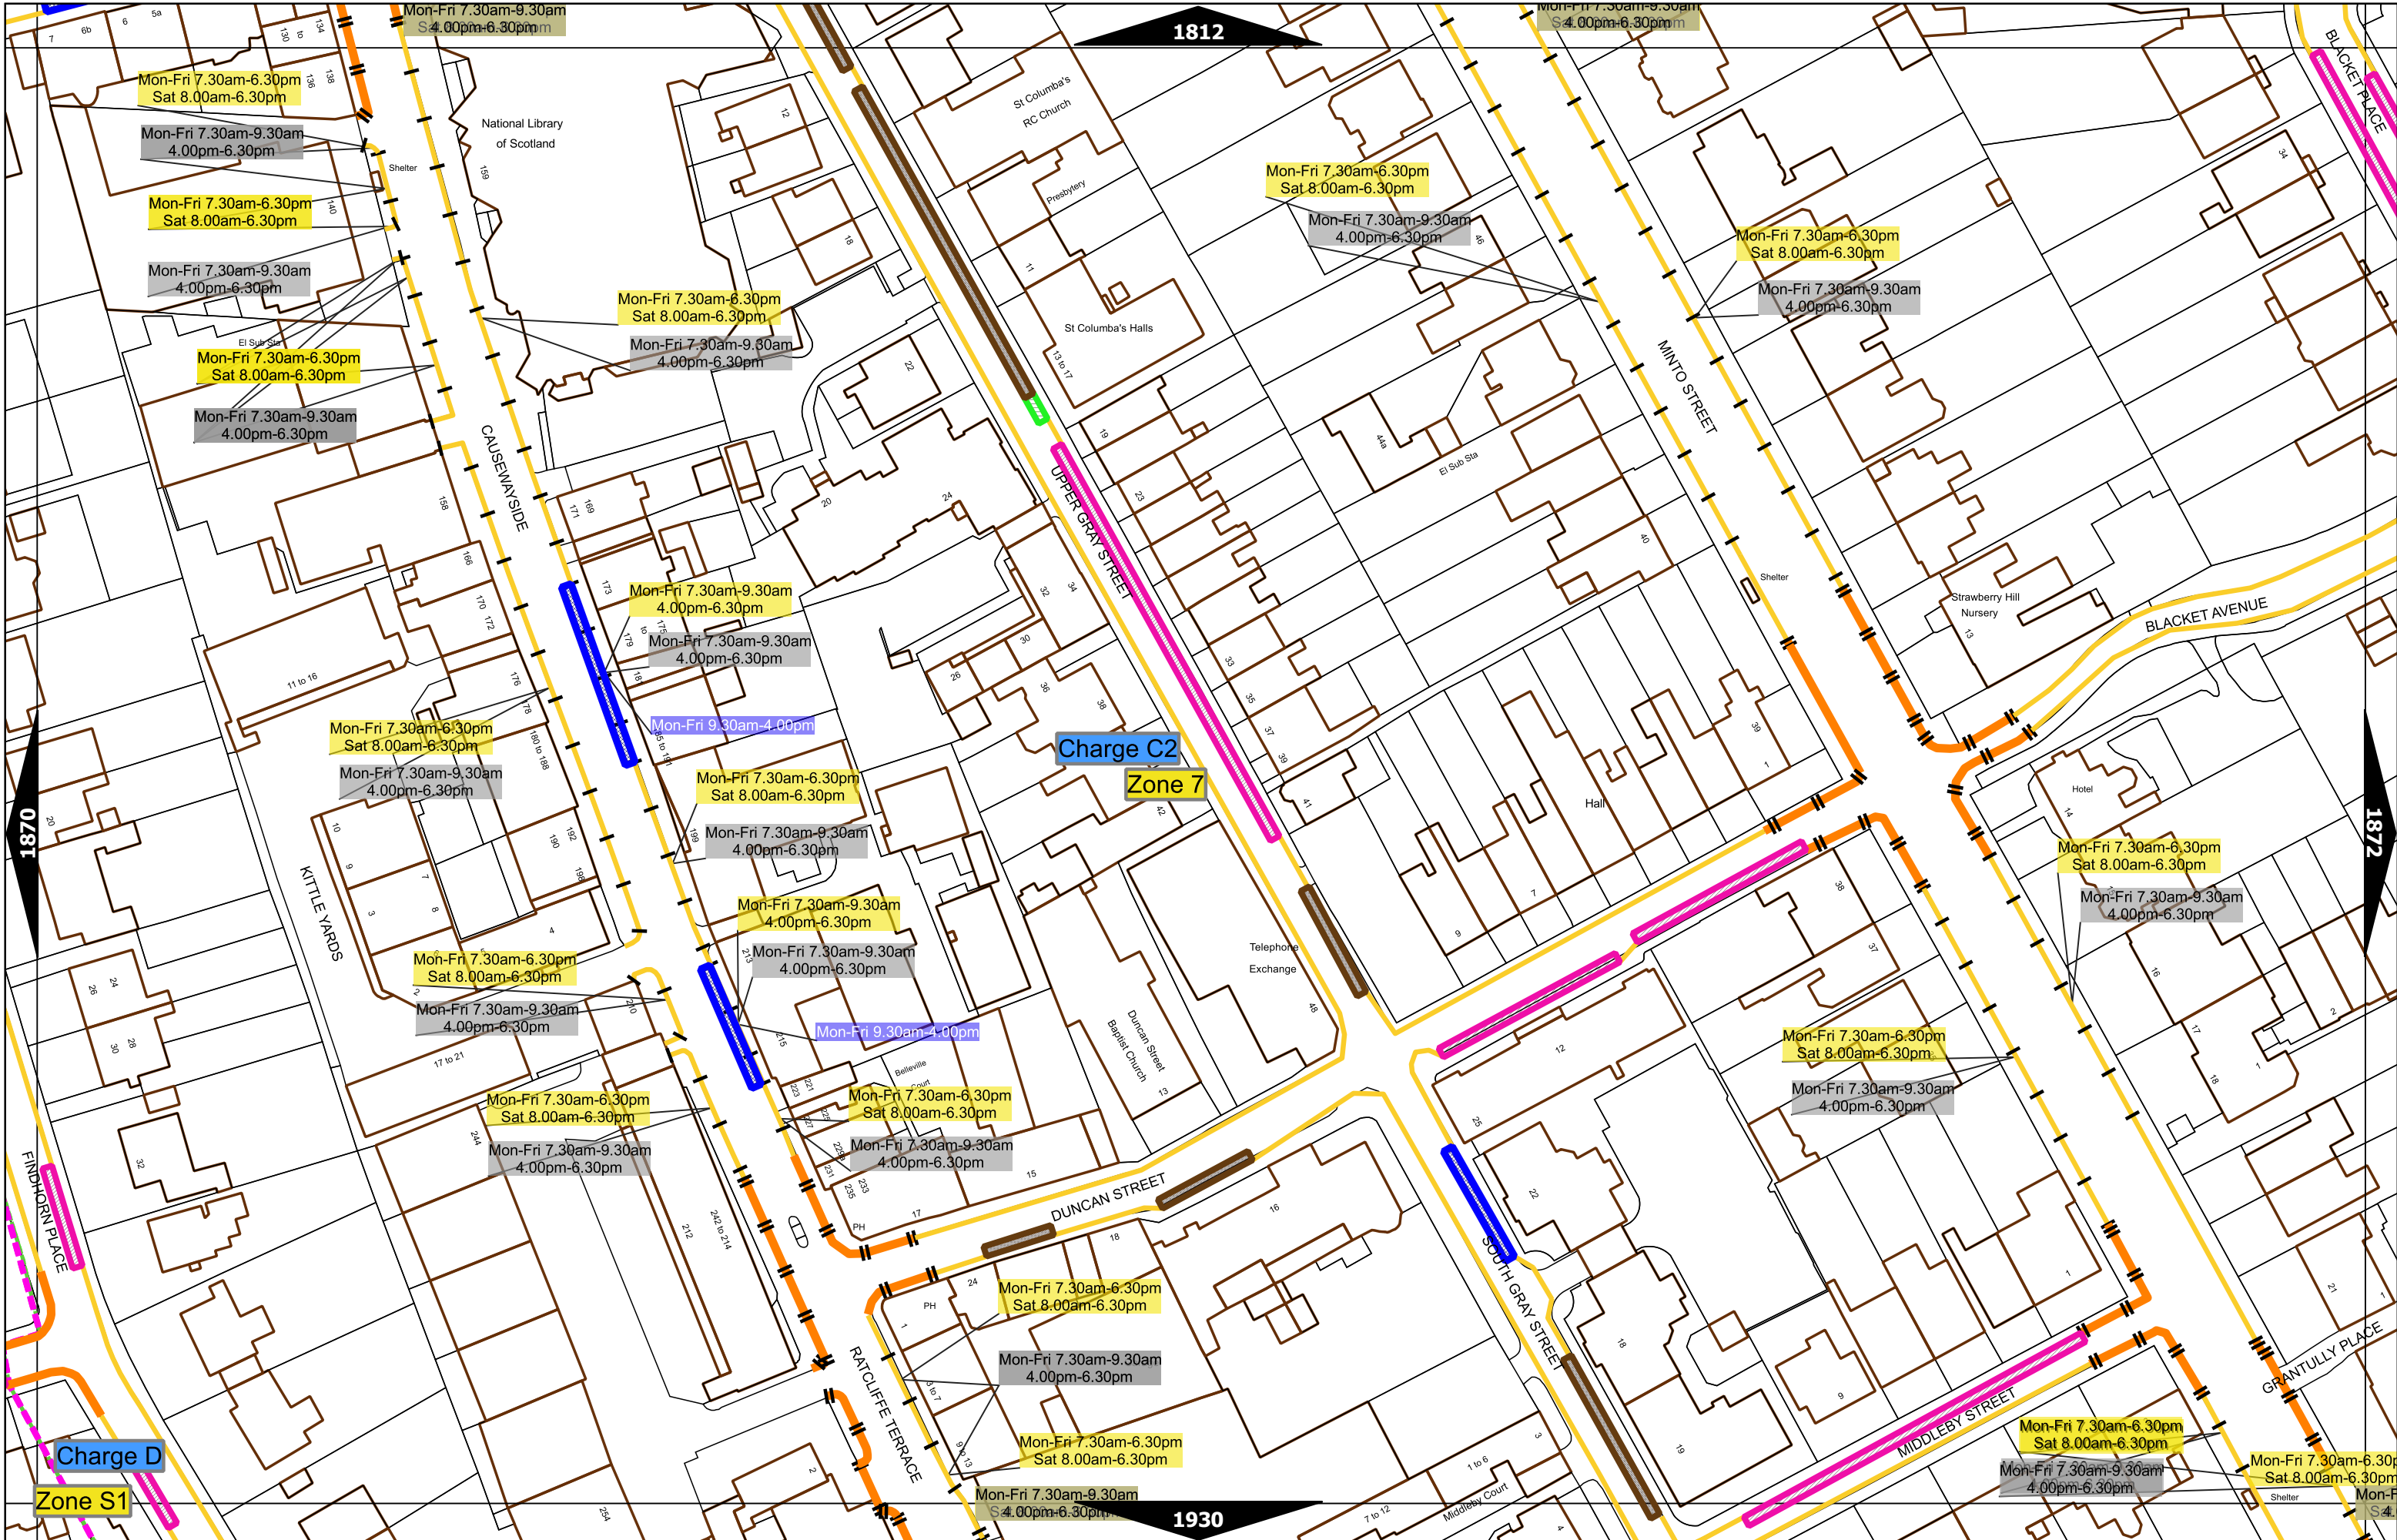

**Charge C2**  
**Zone 7**

Mon-Fri 7.30am-9.30am  
Sa 4.00pm-6.30pm

Mon-Fri 7.30am-9.30am  
Sa 4.00pm-6.30pm

Scale at A3	1:1000
Effective Date	20-Jun-2022
Map Tile	1754
Revision	2
Status	CONFIRMED

Scale at A3	1:1000
Effective Date	25-Sep-2023
Map Tile	1807
Revision	6
Status	CONFIRMED

Scale at A3	1:1000
Effective Date	23-Jan-2024
Map Tile	1809
Revision	7
Status	CONFIRMED

Scale at A3	1:1000
Effective Date	25-Sep-2023
Map Tile	1810
Revision	9
Status	CONFIRMED

	Scale at A3	1:1000
	Effective Date	31-Mar-2023
	Map Tile	1811
	Revision	4
	Status	CONFIRMED

	Scale at A3	1:1000
	Effective Date	20-Jun-2022
	Map Tile	1812
	Revision	4
	Status	CONFIRMED

Scale at A3	1:1000
Effective Date	20-Jun-2022
Map Tile	1930
Revision	3
Status	CONFIRMED