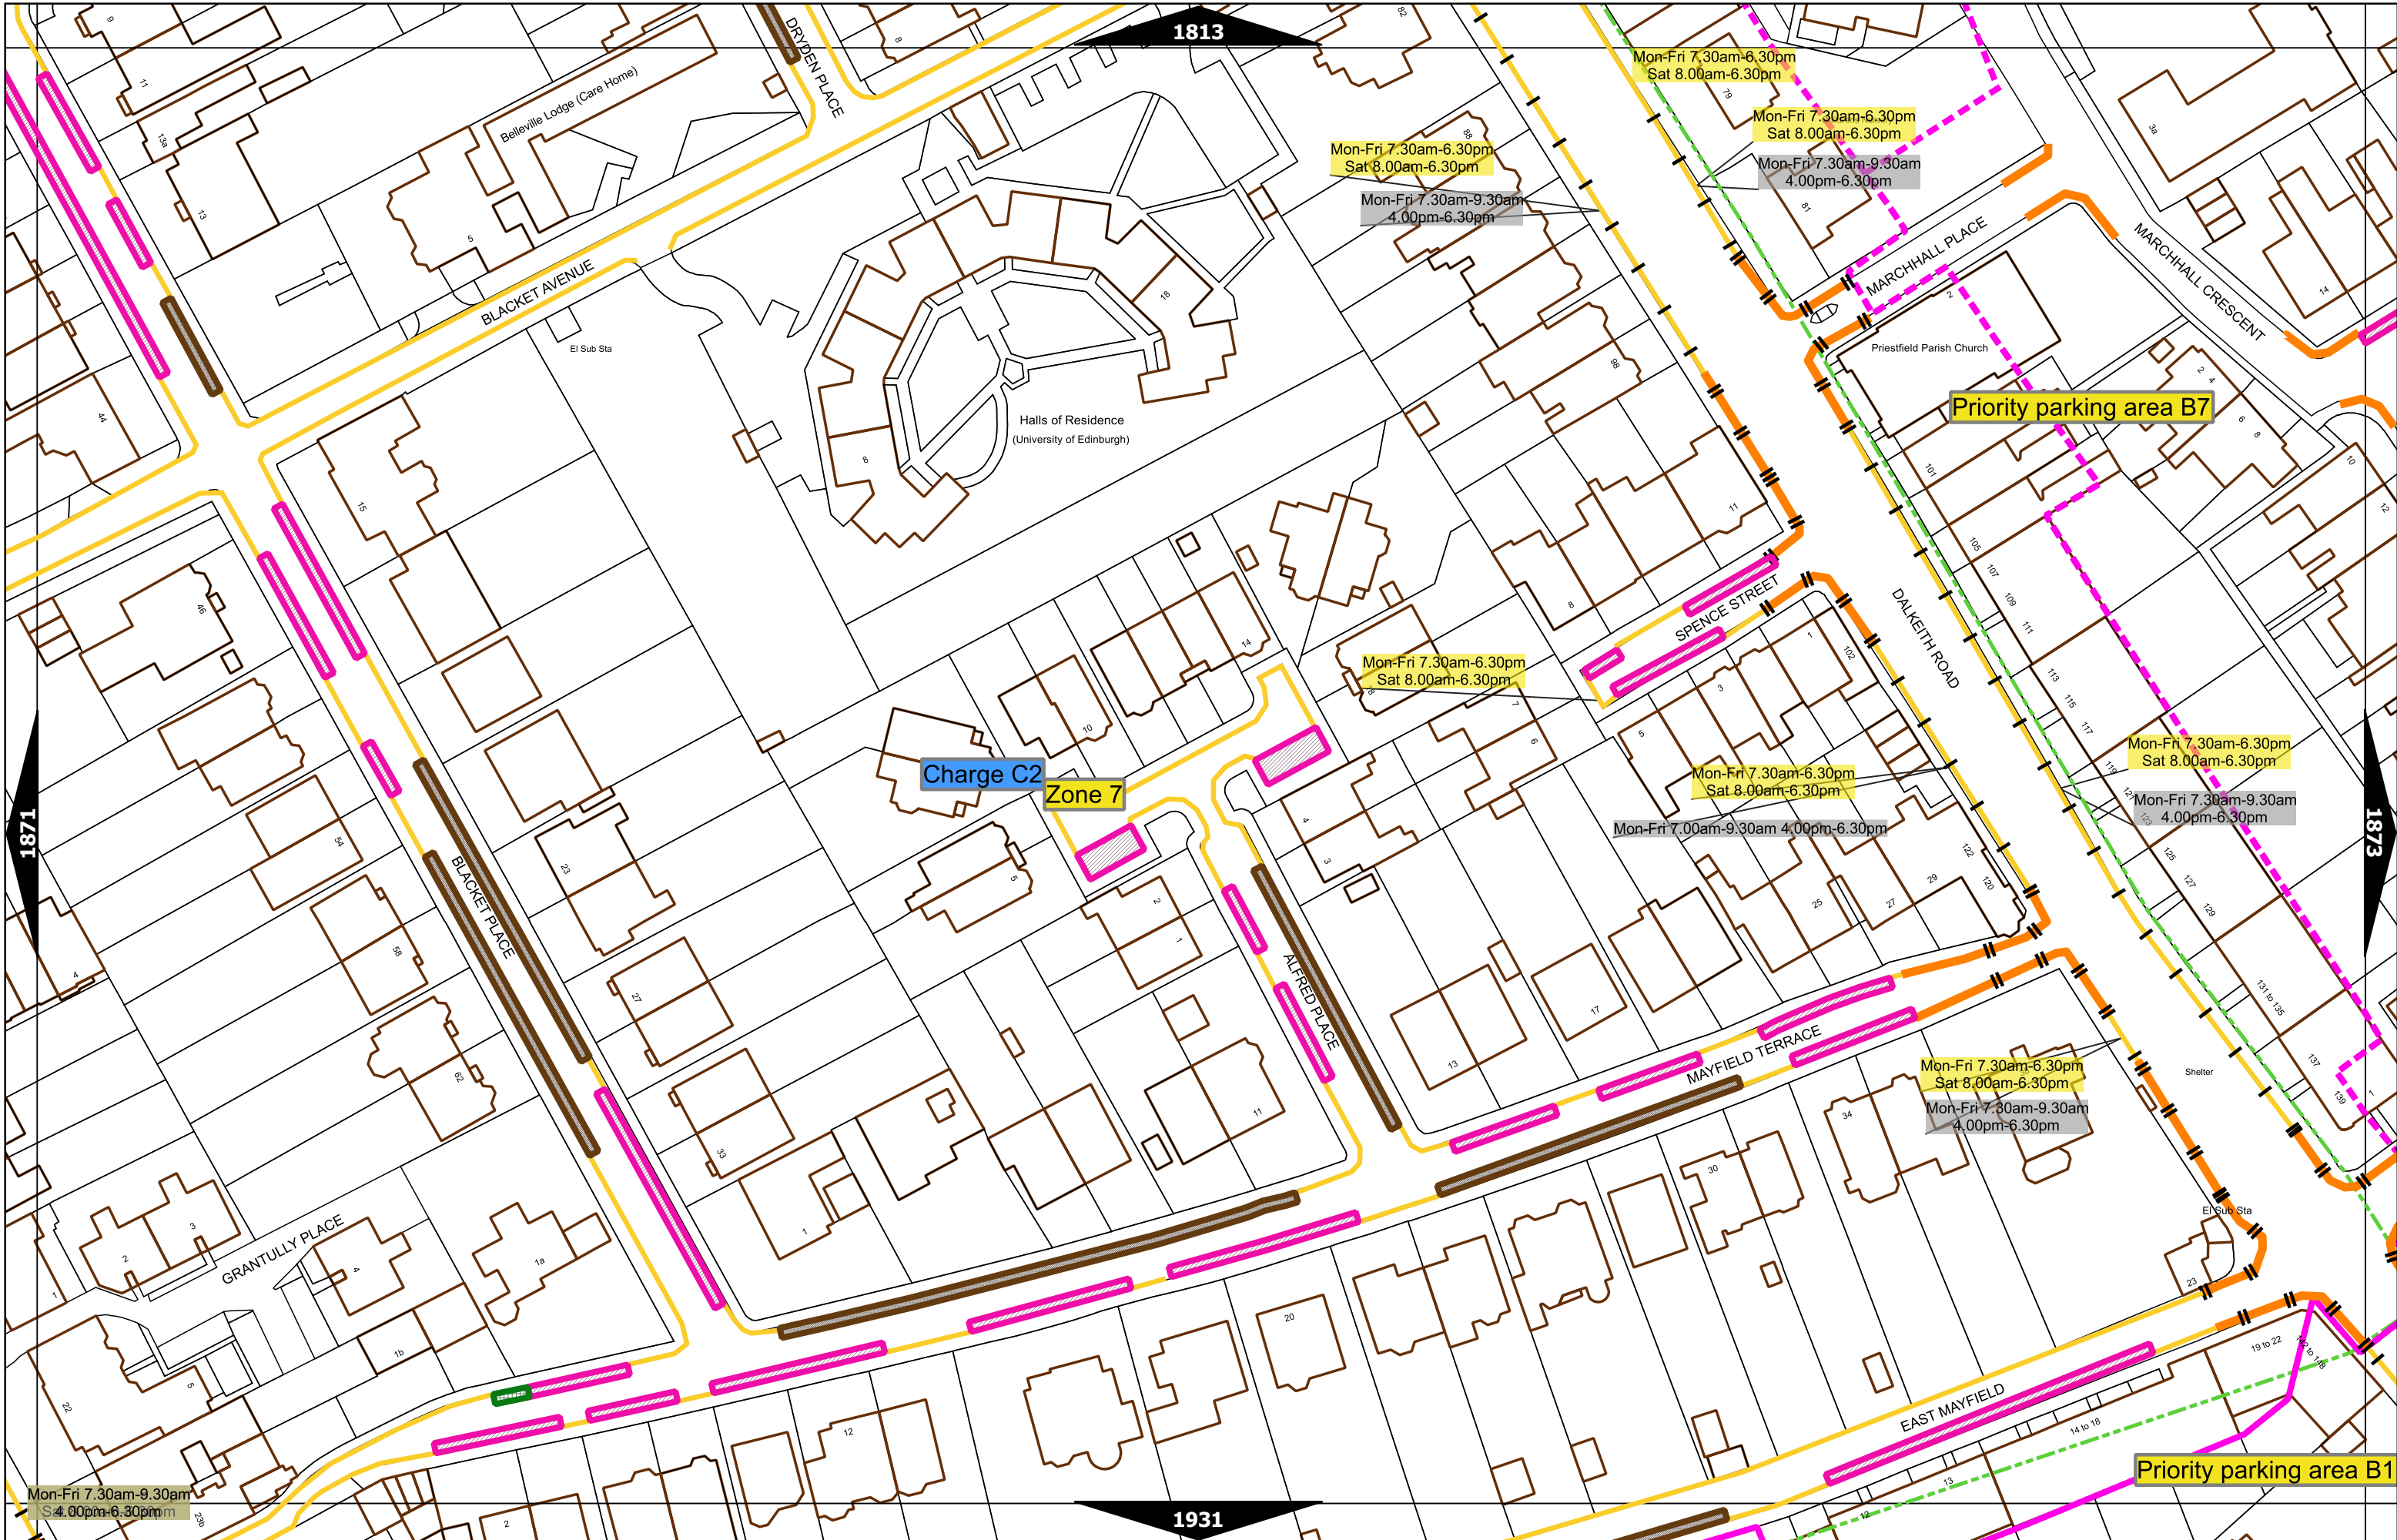

**Charge C2**  
**Zone 7**

Mon-Fri 7.30am-9.30am  
Sa 4.00pm-6.30pm

Mon-Fri 7.30am-9.30am  
Sa 4.00pm-6.30pm

Scale at A3	1:1000
Effective Date	20-Jun-2022
Map Tile	1754
Revision	2
Status	CONFIRMED

Scale at A3	1:1000
Effective Date	25-Sep-2023
Map Tile	1807
Revision	6
Status	CONFIRMED

Scale at A3	1:1000
Effective Date	23-Jan-2024
Map Tile	1809
Revision	7
Status	CONFIRMED

Scale at A3	1:1000
Effective Date	25-Sep-2023
Map Tile	1810
Revision	9
Status	CONFIRMED

	Scale at A3	1:1000
	Effective Date	31-Mar-2023
	Map Tile	1811
	Revision	4
	Status	CONFIRMED

	Scale at A3	1:1000
	Effective Date	20-Jun-2022
	Map Tile	1812
	Revision	4
	Status	CONFIRMED

Scale at A3	1:1000
Effective Date	20-Jun-2022
Map Tile	1930
Revision	3
Status	CONFIRMED