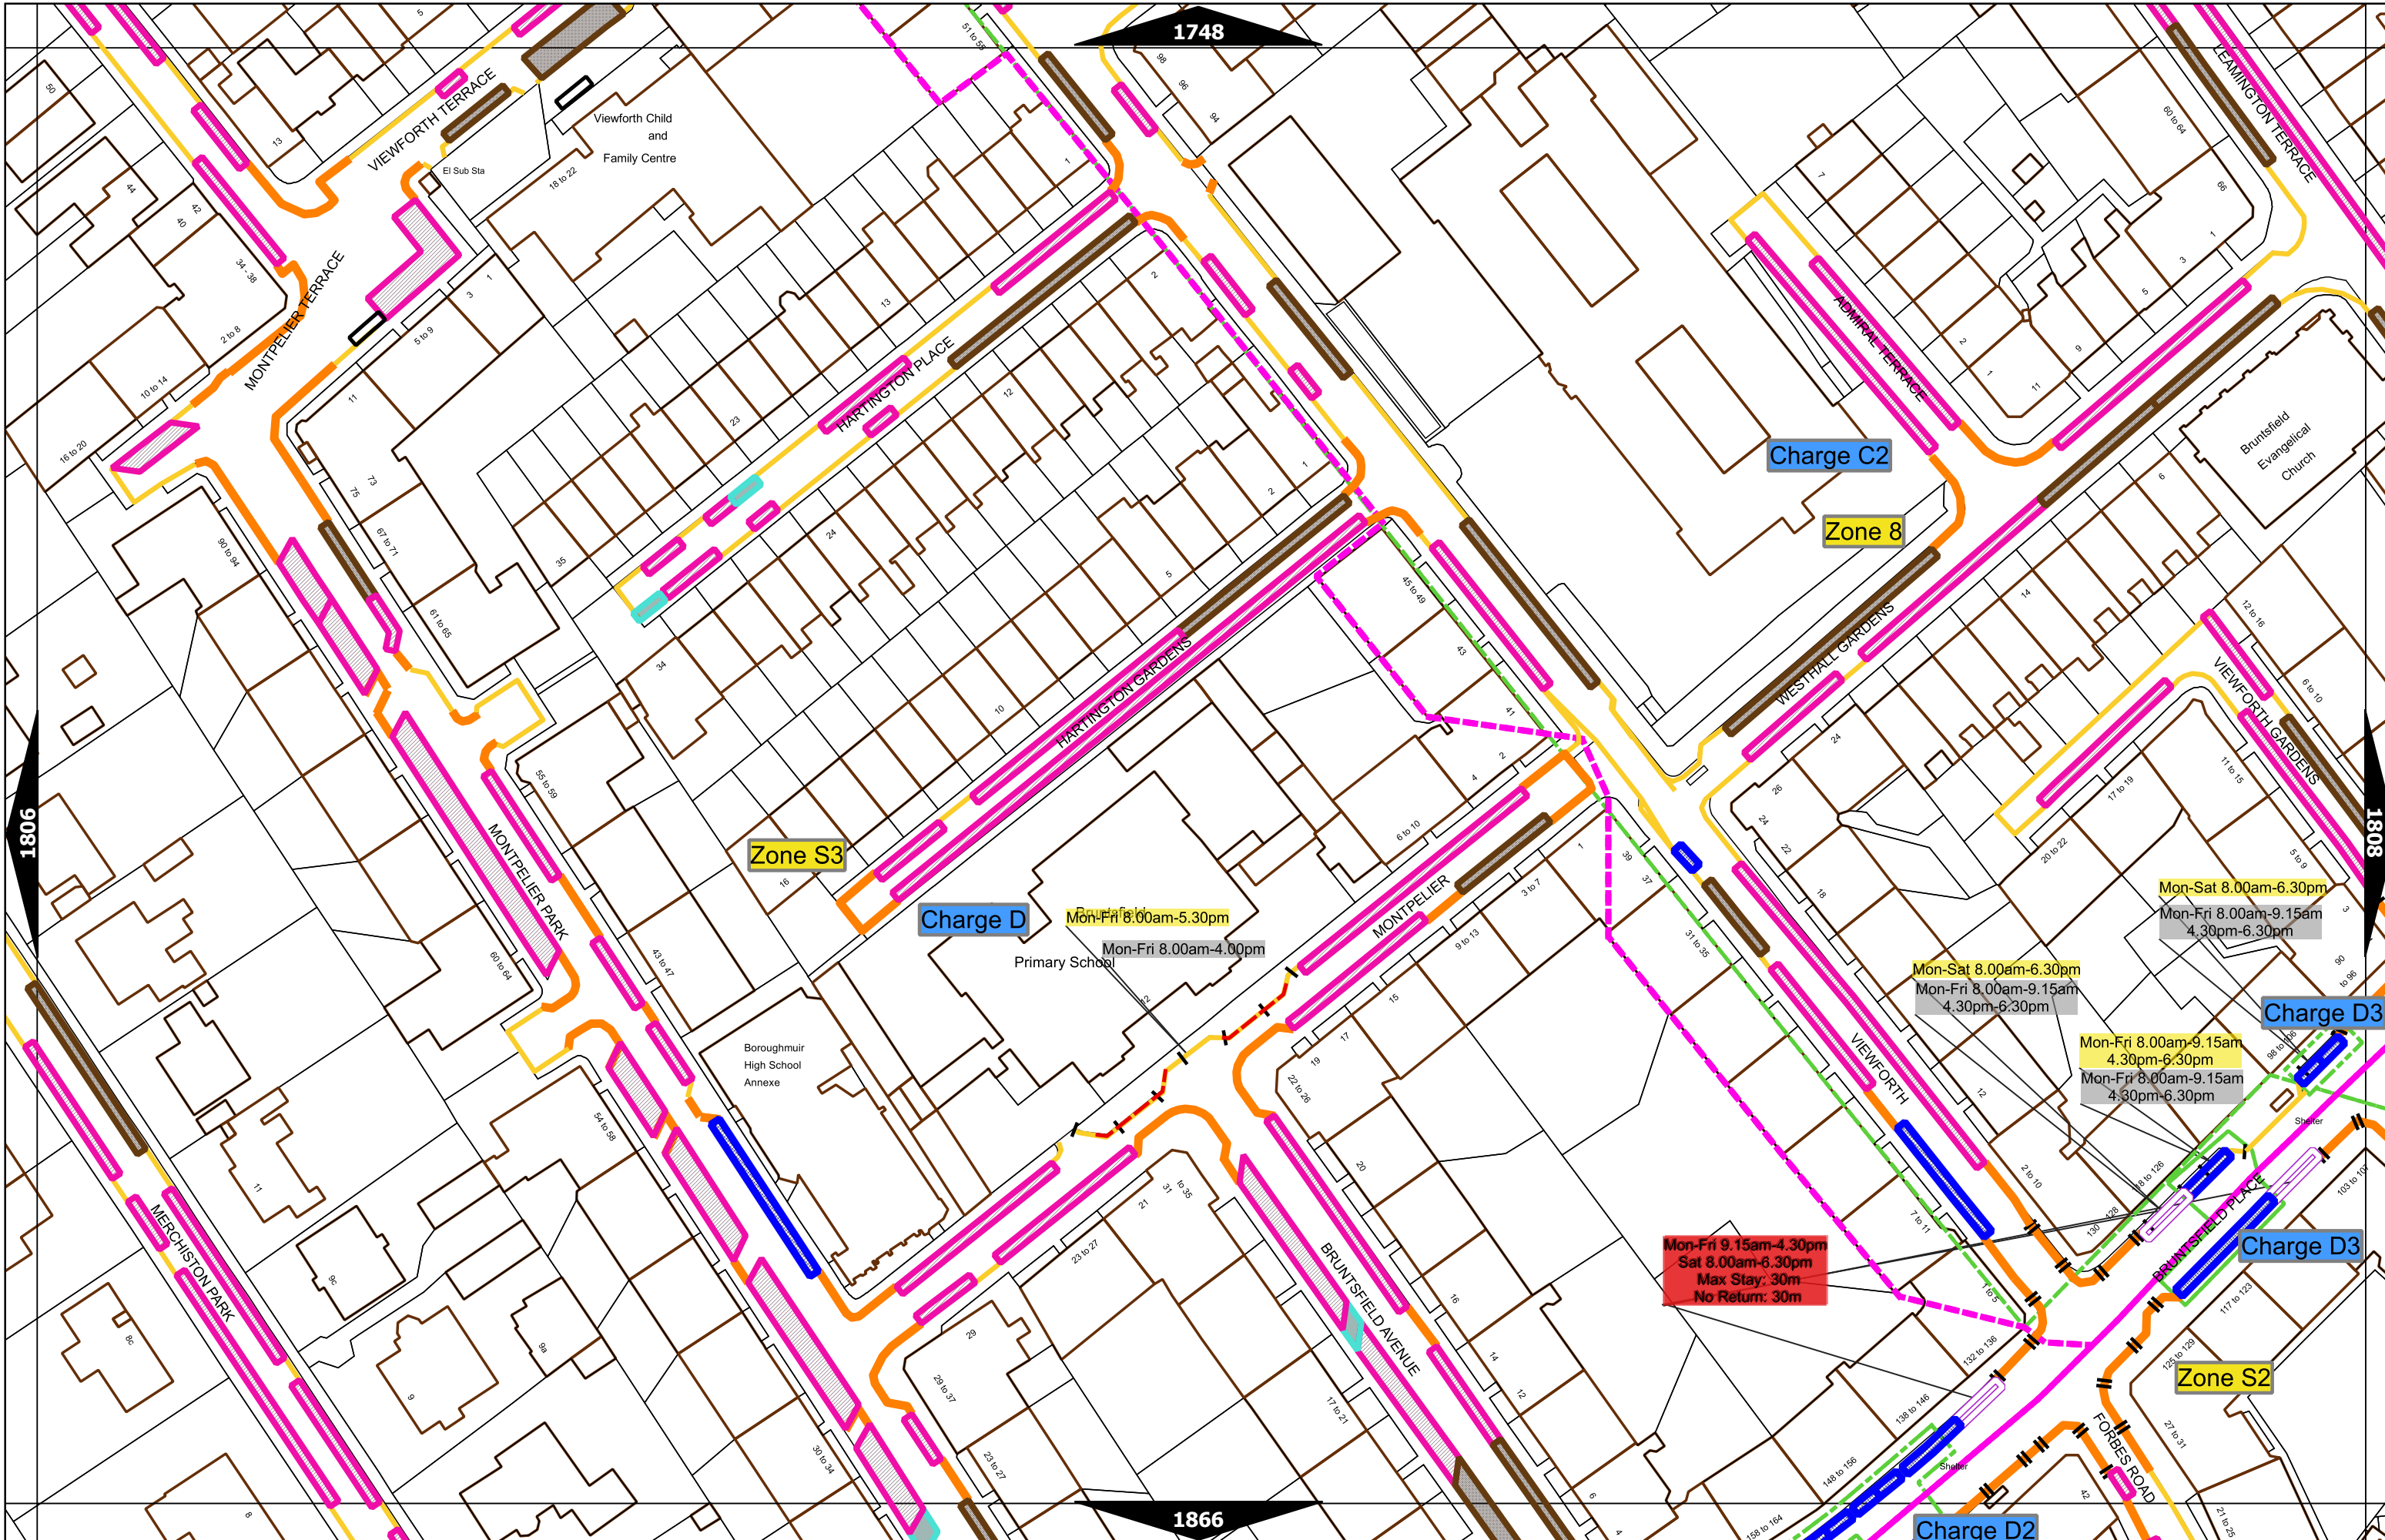

**Charge C2**  
**Zone 7**

Mon-Fri 7.30am-9.30am  
Sa 4.00pm-6.30pm

Mon-Fri 7.30am-9.30am  
Sa 4.00pm-6.30pm

Scale at A3	1:1000
Effective Date	20-Jun-2022
Map Tile	1754
Revision	2
Status	CONFIRMED

Scale at A3	1:1000
Effective Date	25-Sep-2023
Map Tile	1807
Revision	6
Status	CONFIRMED

Scale at A3	1:1000
Effective Date	23-Jan-2024
Map Tile	1809
Revision	7
Status	CONFIRMED

Scale at A3	1:1000
Effective Date	25-Sep-2023
Map Tile	1810
Revision	9
Status	CONFIRMED

	Scale at A3	1:1000
	Effective Date	31-Mar-2023
	Map Tile	1811
	Revision	4
	Status	CONFIRMED

	Scale at A3	1:1000
	Effective Date	20-Jun-2022
	Map Tile	1812
	Revision	4
	Status	CONFIRMED

Scale at A3	1:1000
Effective Date	20-Jun-2022
Map Tile	1930
Revision	3
Status	CONFIRMED