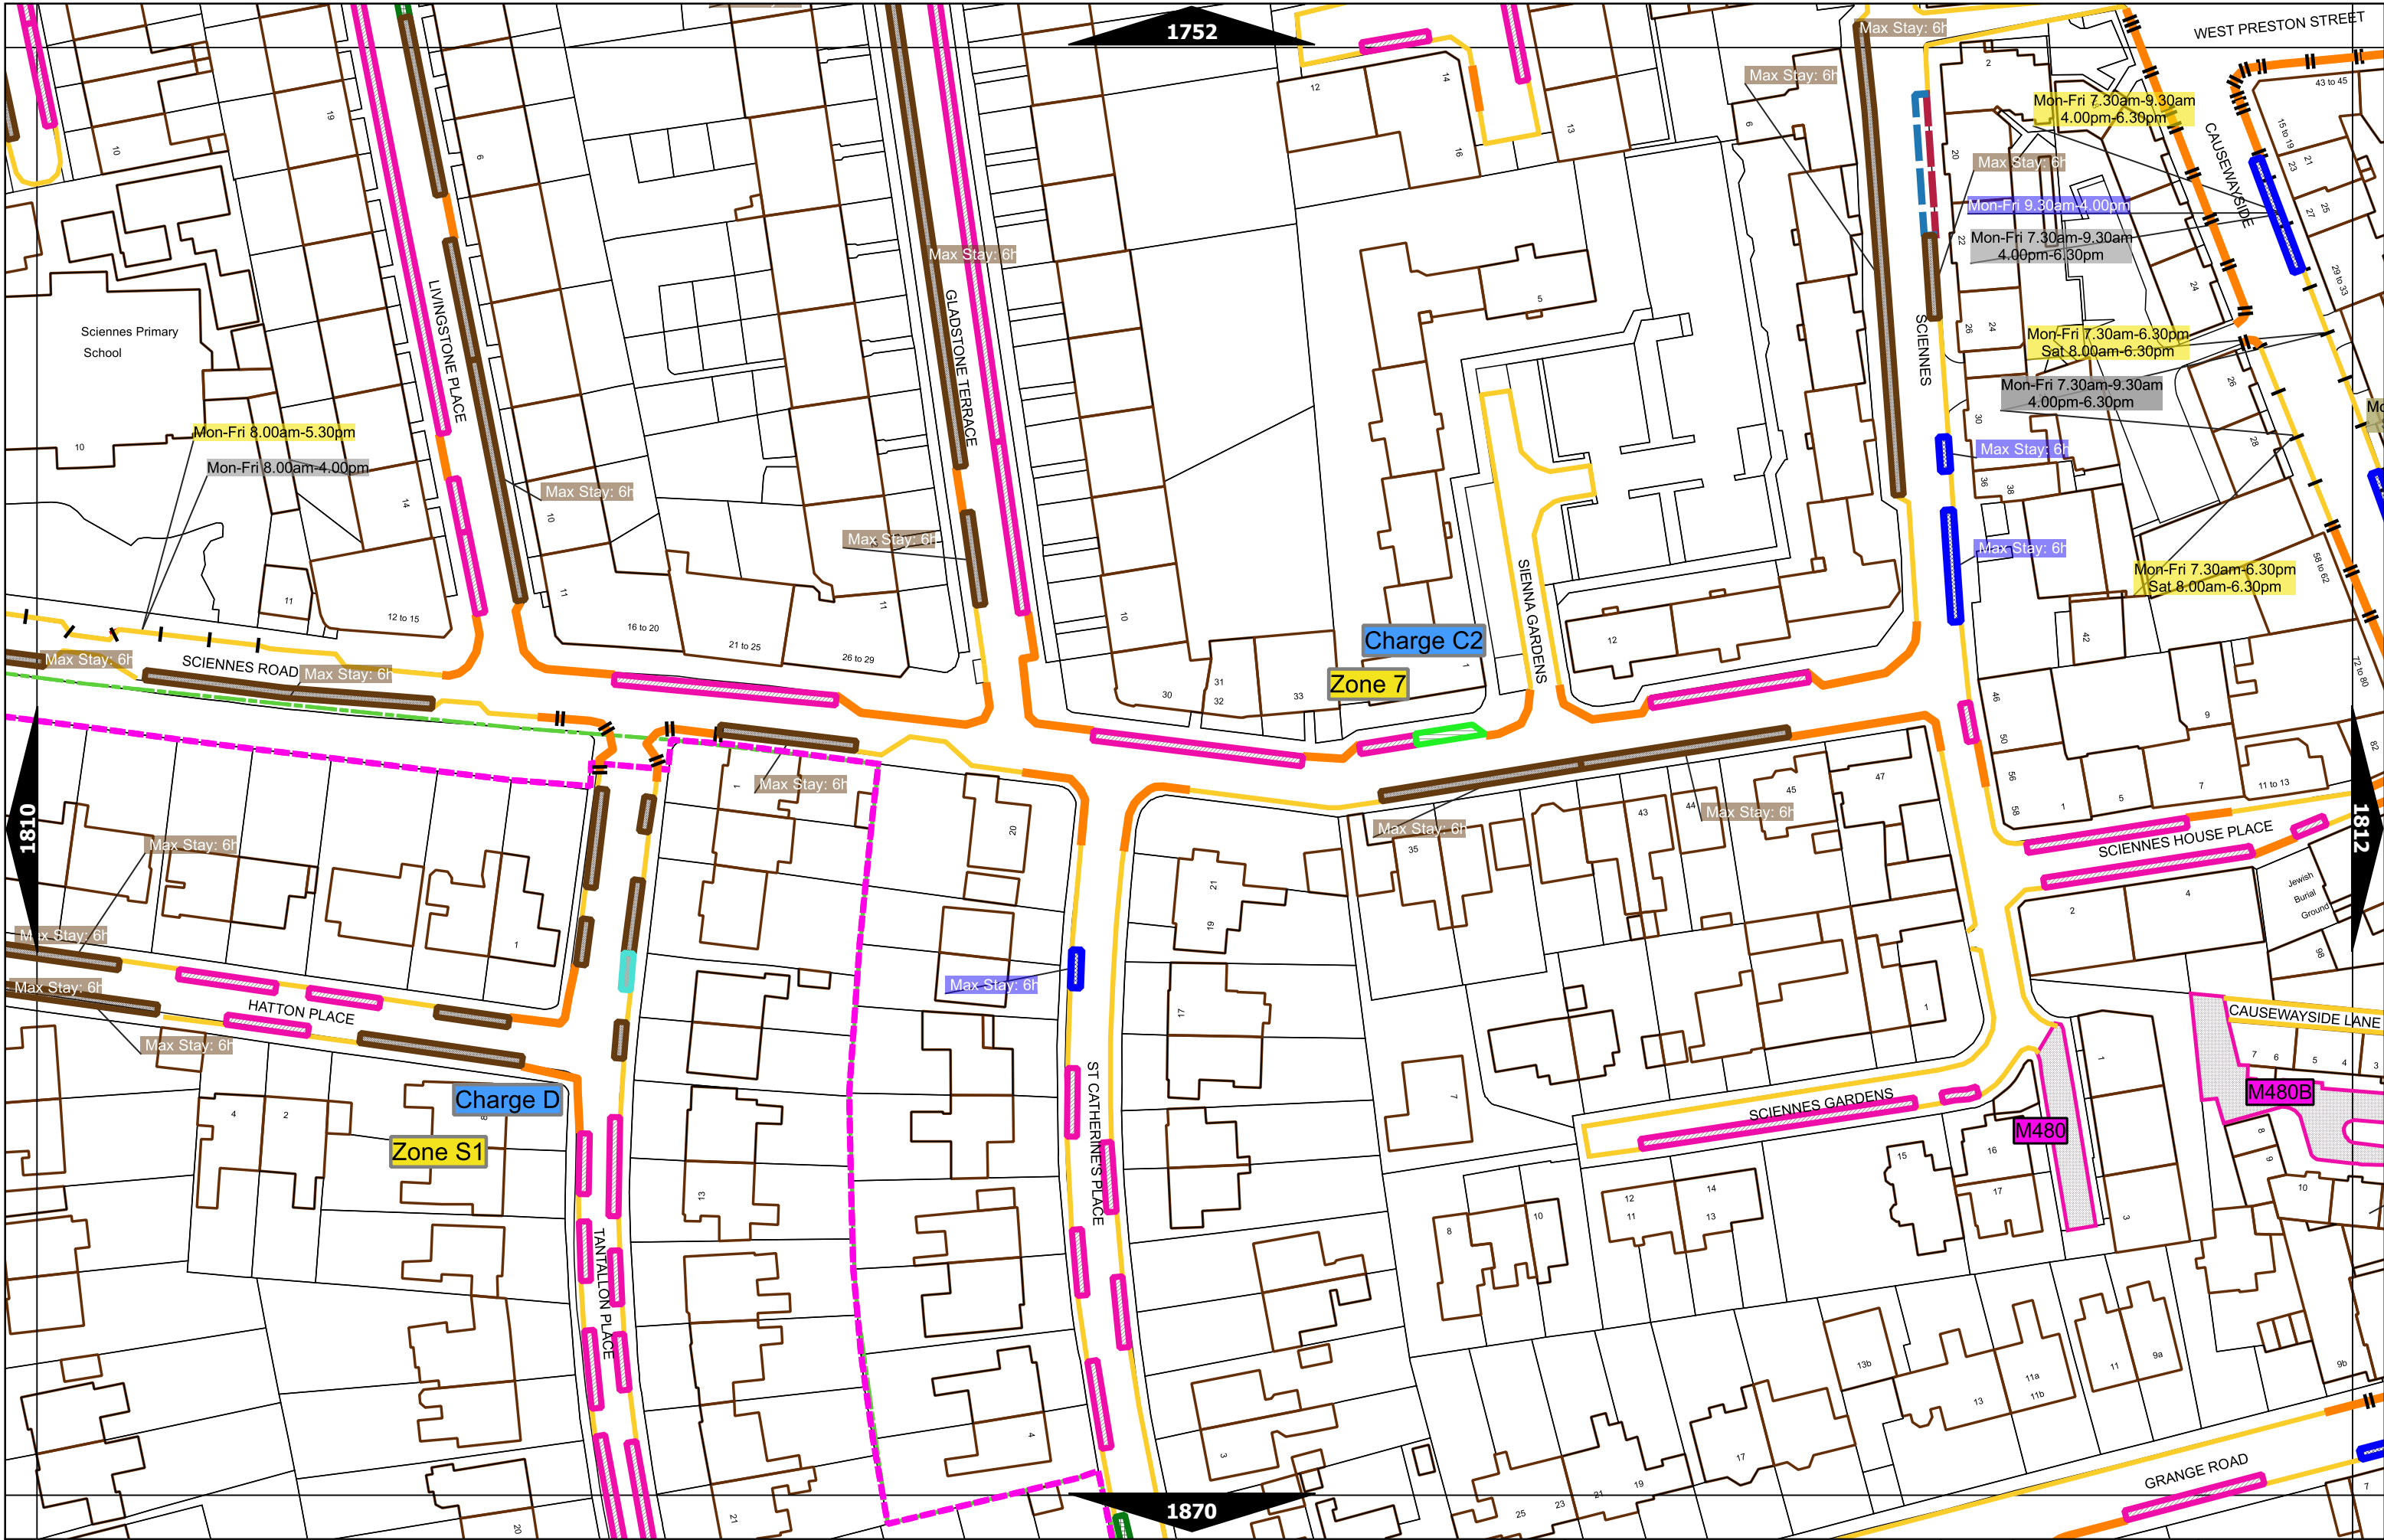

Scale at A3	1:1000
Effective Date	27-May-2024
Map Tile	1754
Revision	3
Status	CONFIRMED

Scale at A3	1:1000
Effective Date	27-May-2024
Map Tile	1807
Revision	7
Status	CONFIRMED

Scale at A3	1:1000
Effective Date	27-May-2024
Map Tile	1809
Revision	8
Status	CONFIRMED

Scale at A3	1:1000
Effective Date	27-May-2024
Map Tile	1810
Revision	10
Status	CONFIRMED

	Scale at A3	1:1000
	Effective Date	27-May-2024
	Map Tile	1811
	Revision	5
	Status	CONFIRMED

N ▲	Scale at A3	1:1000
	Effective Date	27-May-2024
	Map Tile	1812
	Revision	5
	Status	CONFIRMED

Scale at A3	1:1000
Effective Date	27-May-2024
Map Tile	1813
Revision	4
Status	CONFIRMED

Scale at A3	1:1000
Effective Date	27-May-2024
Map Tile	1871
Revision	4
Status	CONFIRMED

Scale at A3	1:1000
Effective Date	27-May-2024
Map Tile	1872
Revision	4
Status	CONFIRMED

Scale at A3	1:1000
Effective Date	27-May-2024
Map Tile	1930
Revision	4
Status	CONFIRMED