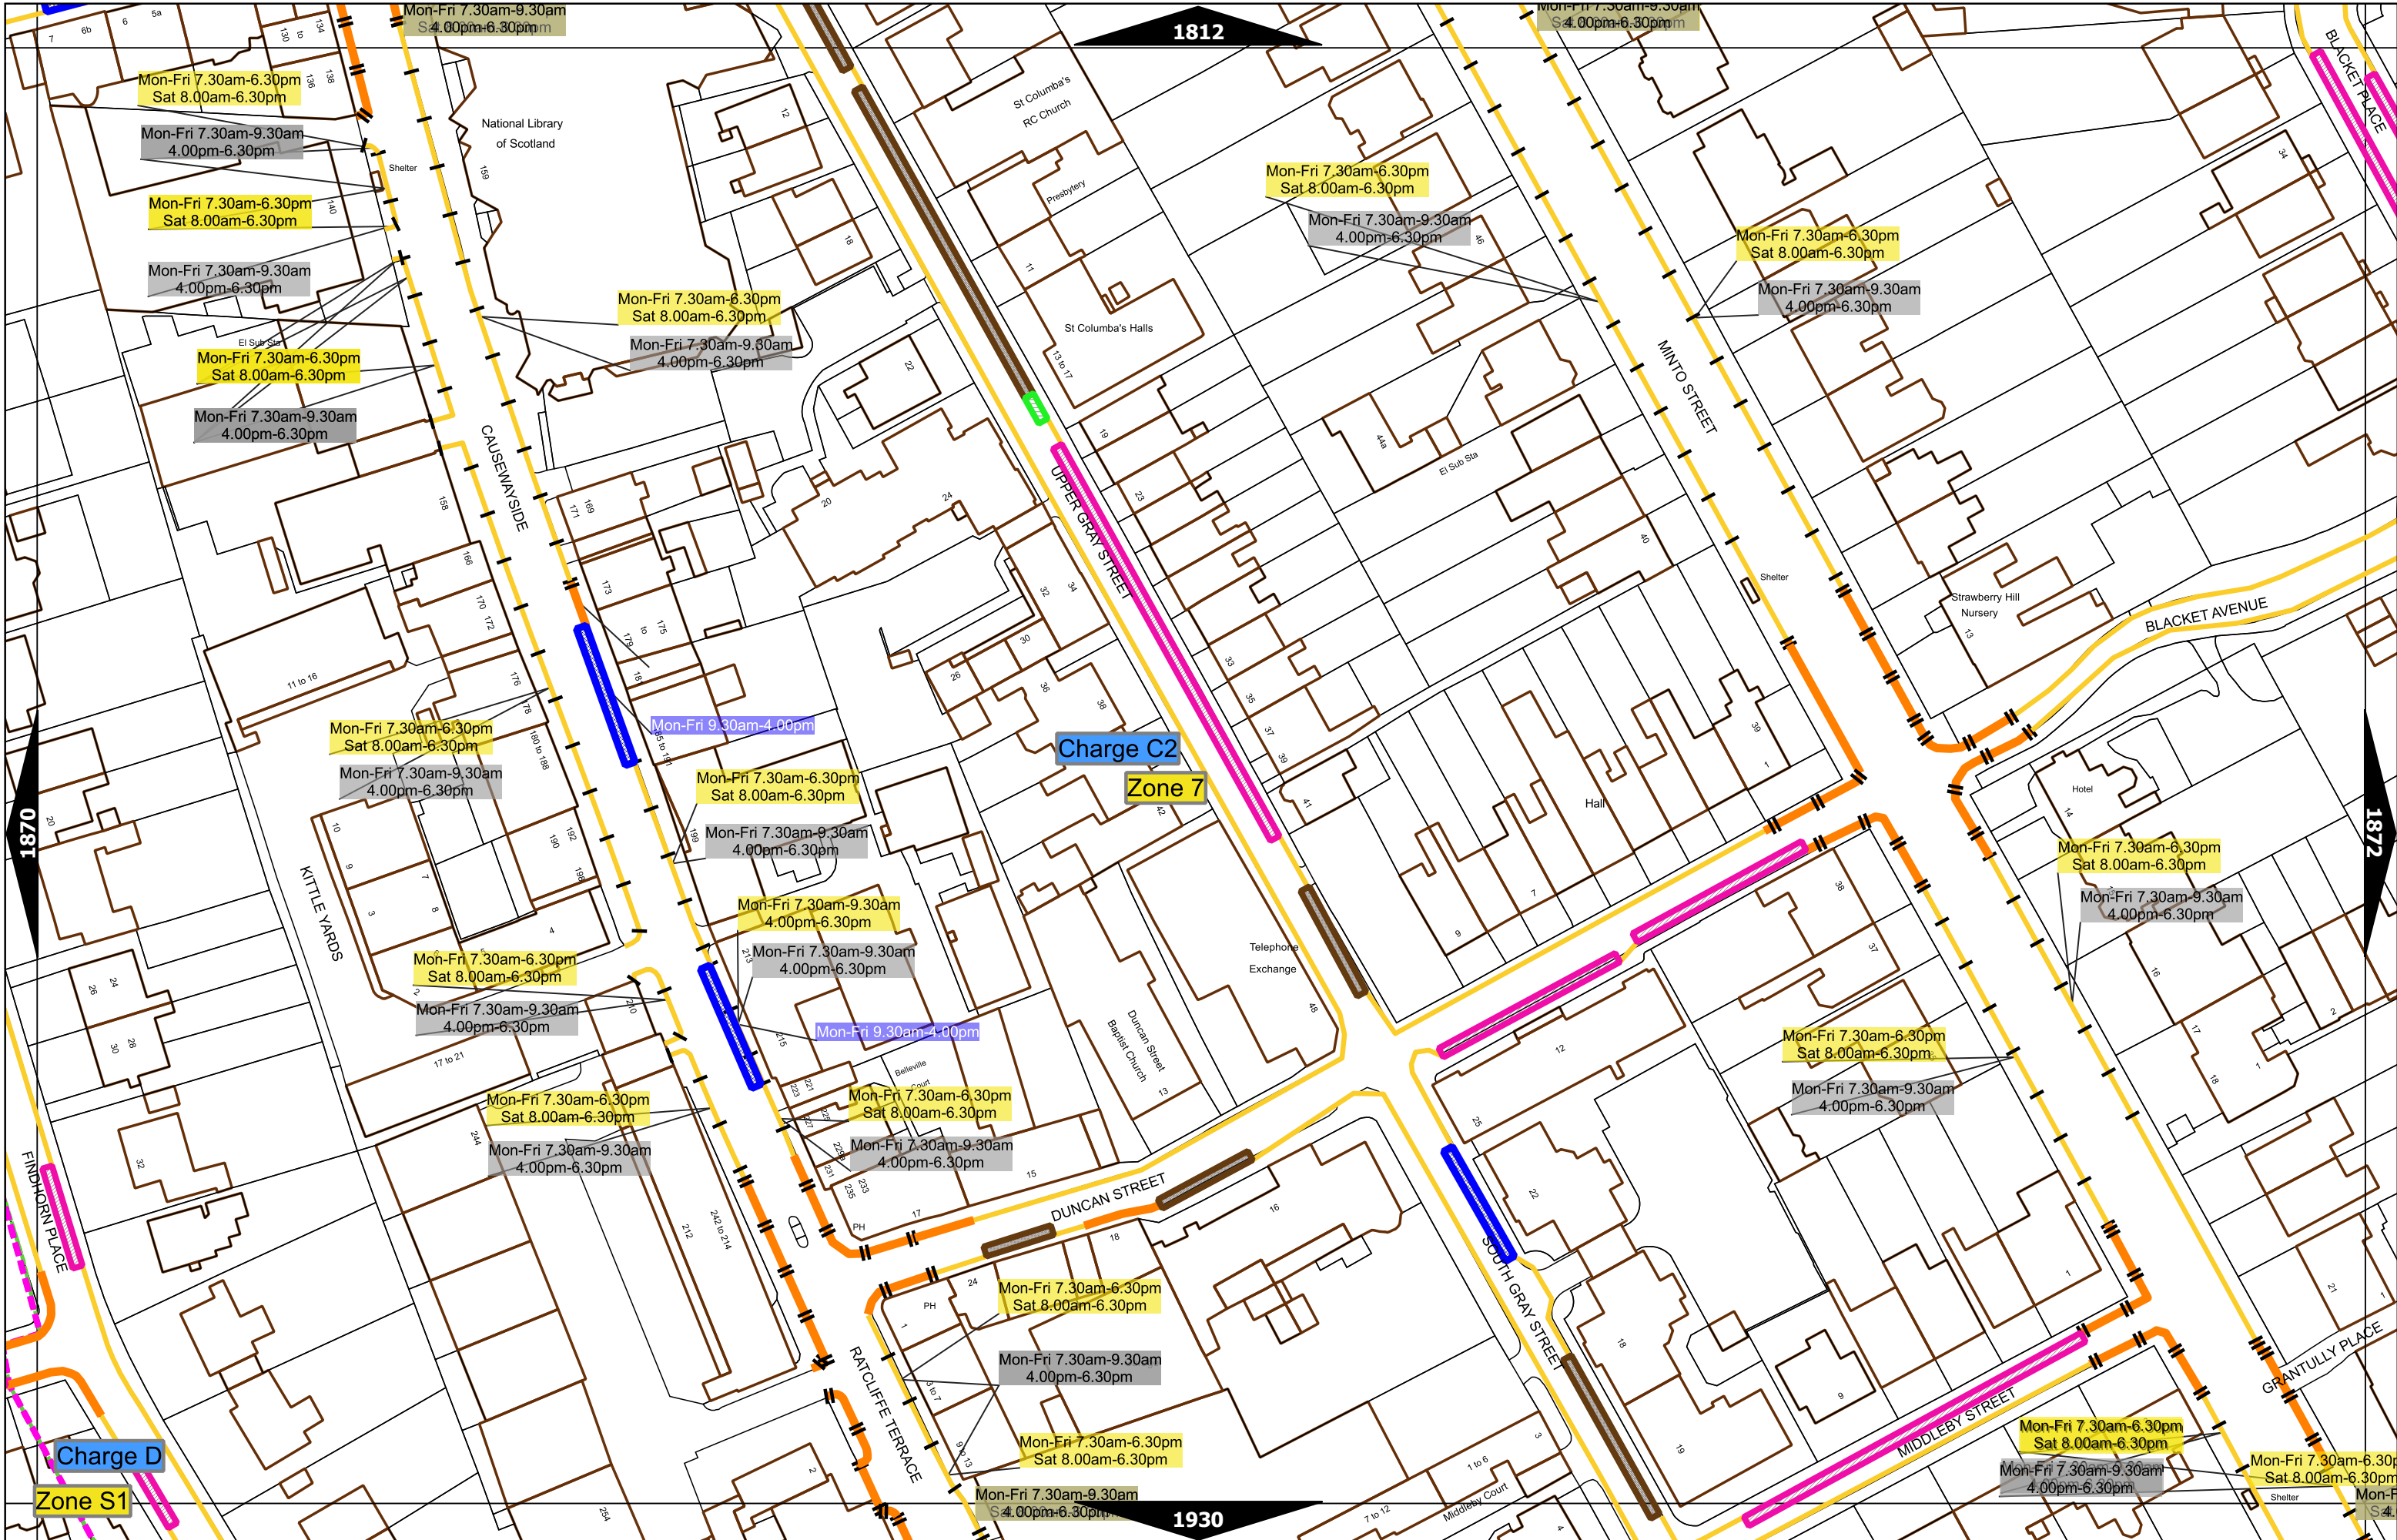

Scale at A3	1:1000
Effective Date	27-May-2024
Map Tile	1754
Revision	3
Status	CONFIRMED

Scale at A3	1:1000
Effective Date	27-May-2024
Map Tile	1807
Revision	7
Status	CONFIRMED

Scale at A3	1:1000
Effective Date	27-May-2024
Map Tile	1809
Revision	8
Status	CONFIRMED

Scale at A3	1:1000
Effective Date	27-May-2024
Map Tile	1810
Revision	10
Status	CONFIRMED

	Scale at A3	1:1000
	Effective Date	27-May-2024
	Map Tile	1811
	Revision	5
	Status	CONFIRMED

N ▲	Scale at A3	1:1000
	Effective Date	27-May-2024
	Map Tile	1812
	Revision	5
	Status	CONFIRMED

Scale at A3	1:1000
Effective Date	27-May-2024
Map Tile	1813
Revision	4
Status	CONFIRMED

Scale at A3	1:1000
Effective Date	27-May-2024
Map Tile	1871
Revision	4
Status	CONFIRMED

Scale at A3	1:1000
Effective Date	27-May-2024
Map Tile	1872
Revision	4
Status	CONFIRMED

Scale at A3	1:1000
Effective Date	27-May-2024
Map Tile	1930
Revision	4
Status	CONFIRMED