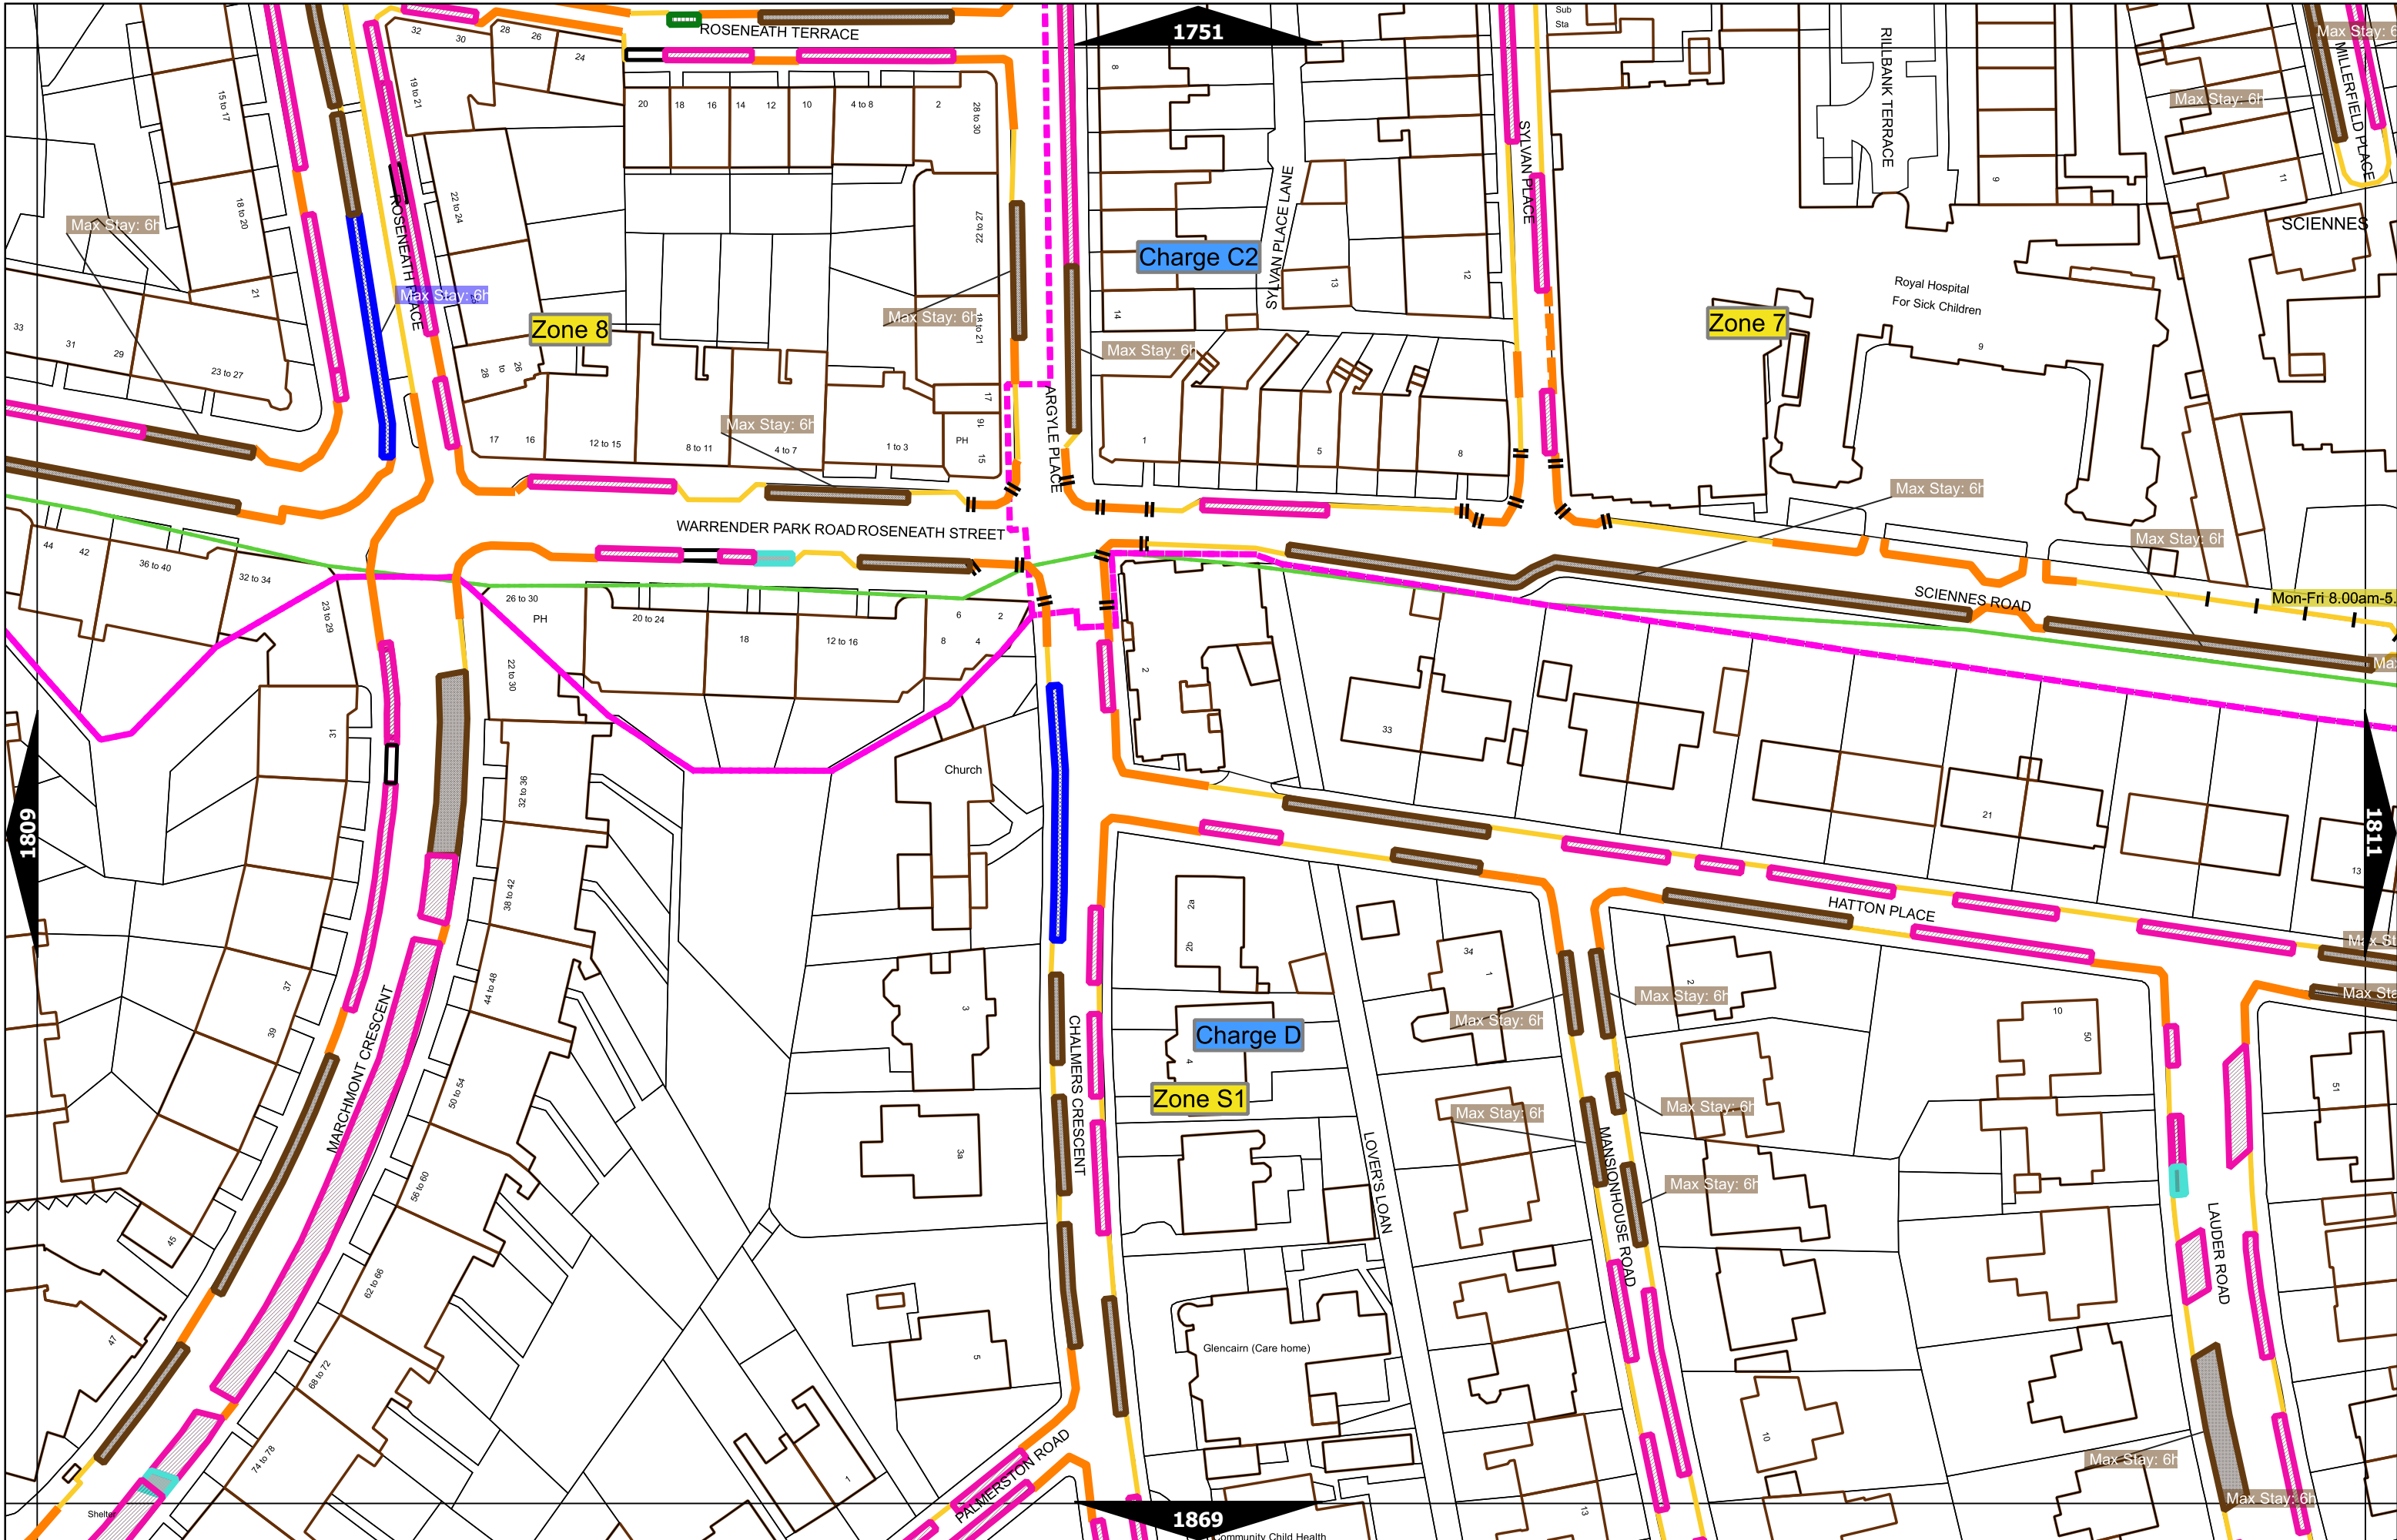

Scale at A3	1:1000
Effective Date	27-May-2024
Map Tile	1754
Revision	3
Status	CONFIRMED

Scale at A3	1:1000
Effective Date	27-May-2024
Map Tile	1807
Revision	7
Status	CONFIRMED

Scale at A3	1:1000
Effective Date	27-May-2024
Map Tile	1809
Revision	8
Status	CONFIRMED

Scale at A3	1:1000
Effective Date	27-May-2024
Map Tile	1810
Revision	10
Status	CONFIRMED

	Scale at A3	1:1000
	Effective Date	27-May-2024
	Map Tile	1811
	Revision	5
	Status	CONFIRMED

N ▲	Scale at A3	1:1000
	Effective Date	27-May-2024
	Map Tile	1812
	Revision	5
	Status	CONFIRMED

Scale at A3	1:1000
Effective Date	27-May-2024
Map Tile	1813
Revision	4
Status	CONFIRMED

Scale at A3	1:1000
Effective Date	27-May-2024
Map Tile	1871
Revision	4
Status	CONFIRMED

Scale at A3	1:1000
Effective Date	27-May-2024
Map Tile	1872
Revision	4
Status	CONFIRMED

Scale at A3	1:1000
Effective Date	27-May-2024
Map Tile	1930
Revision	4
Status	CONFIRMED