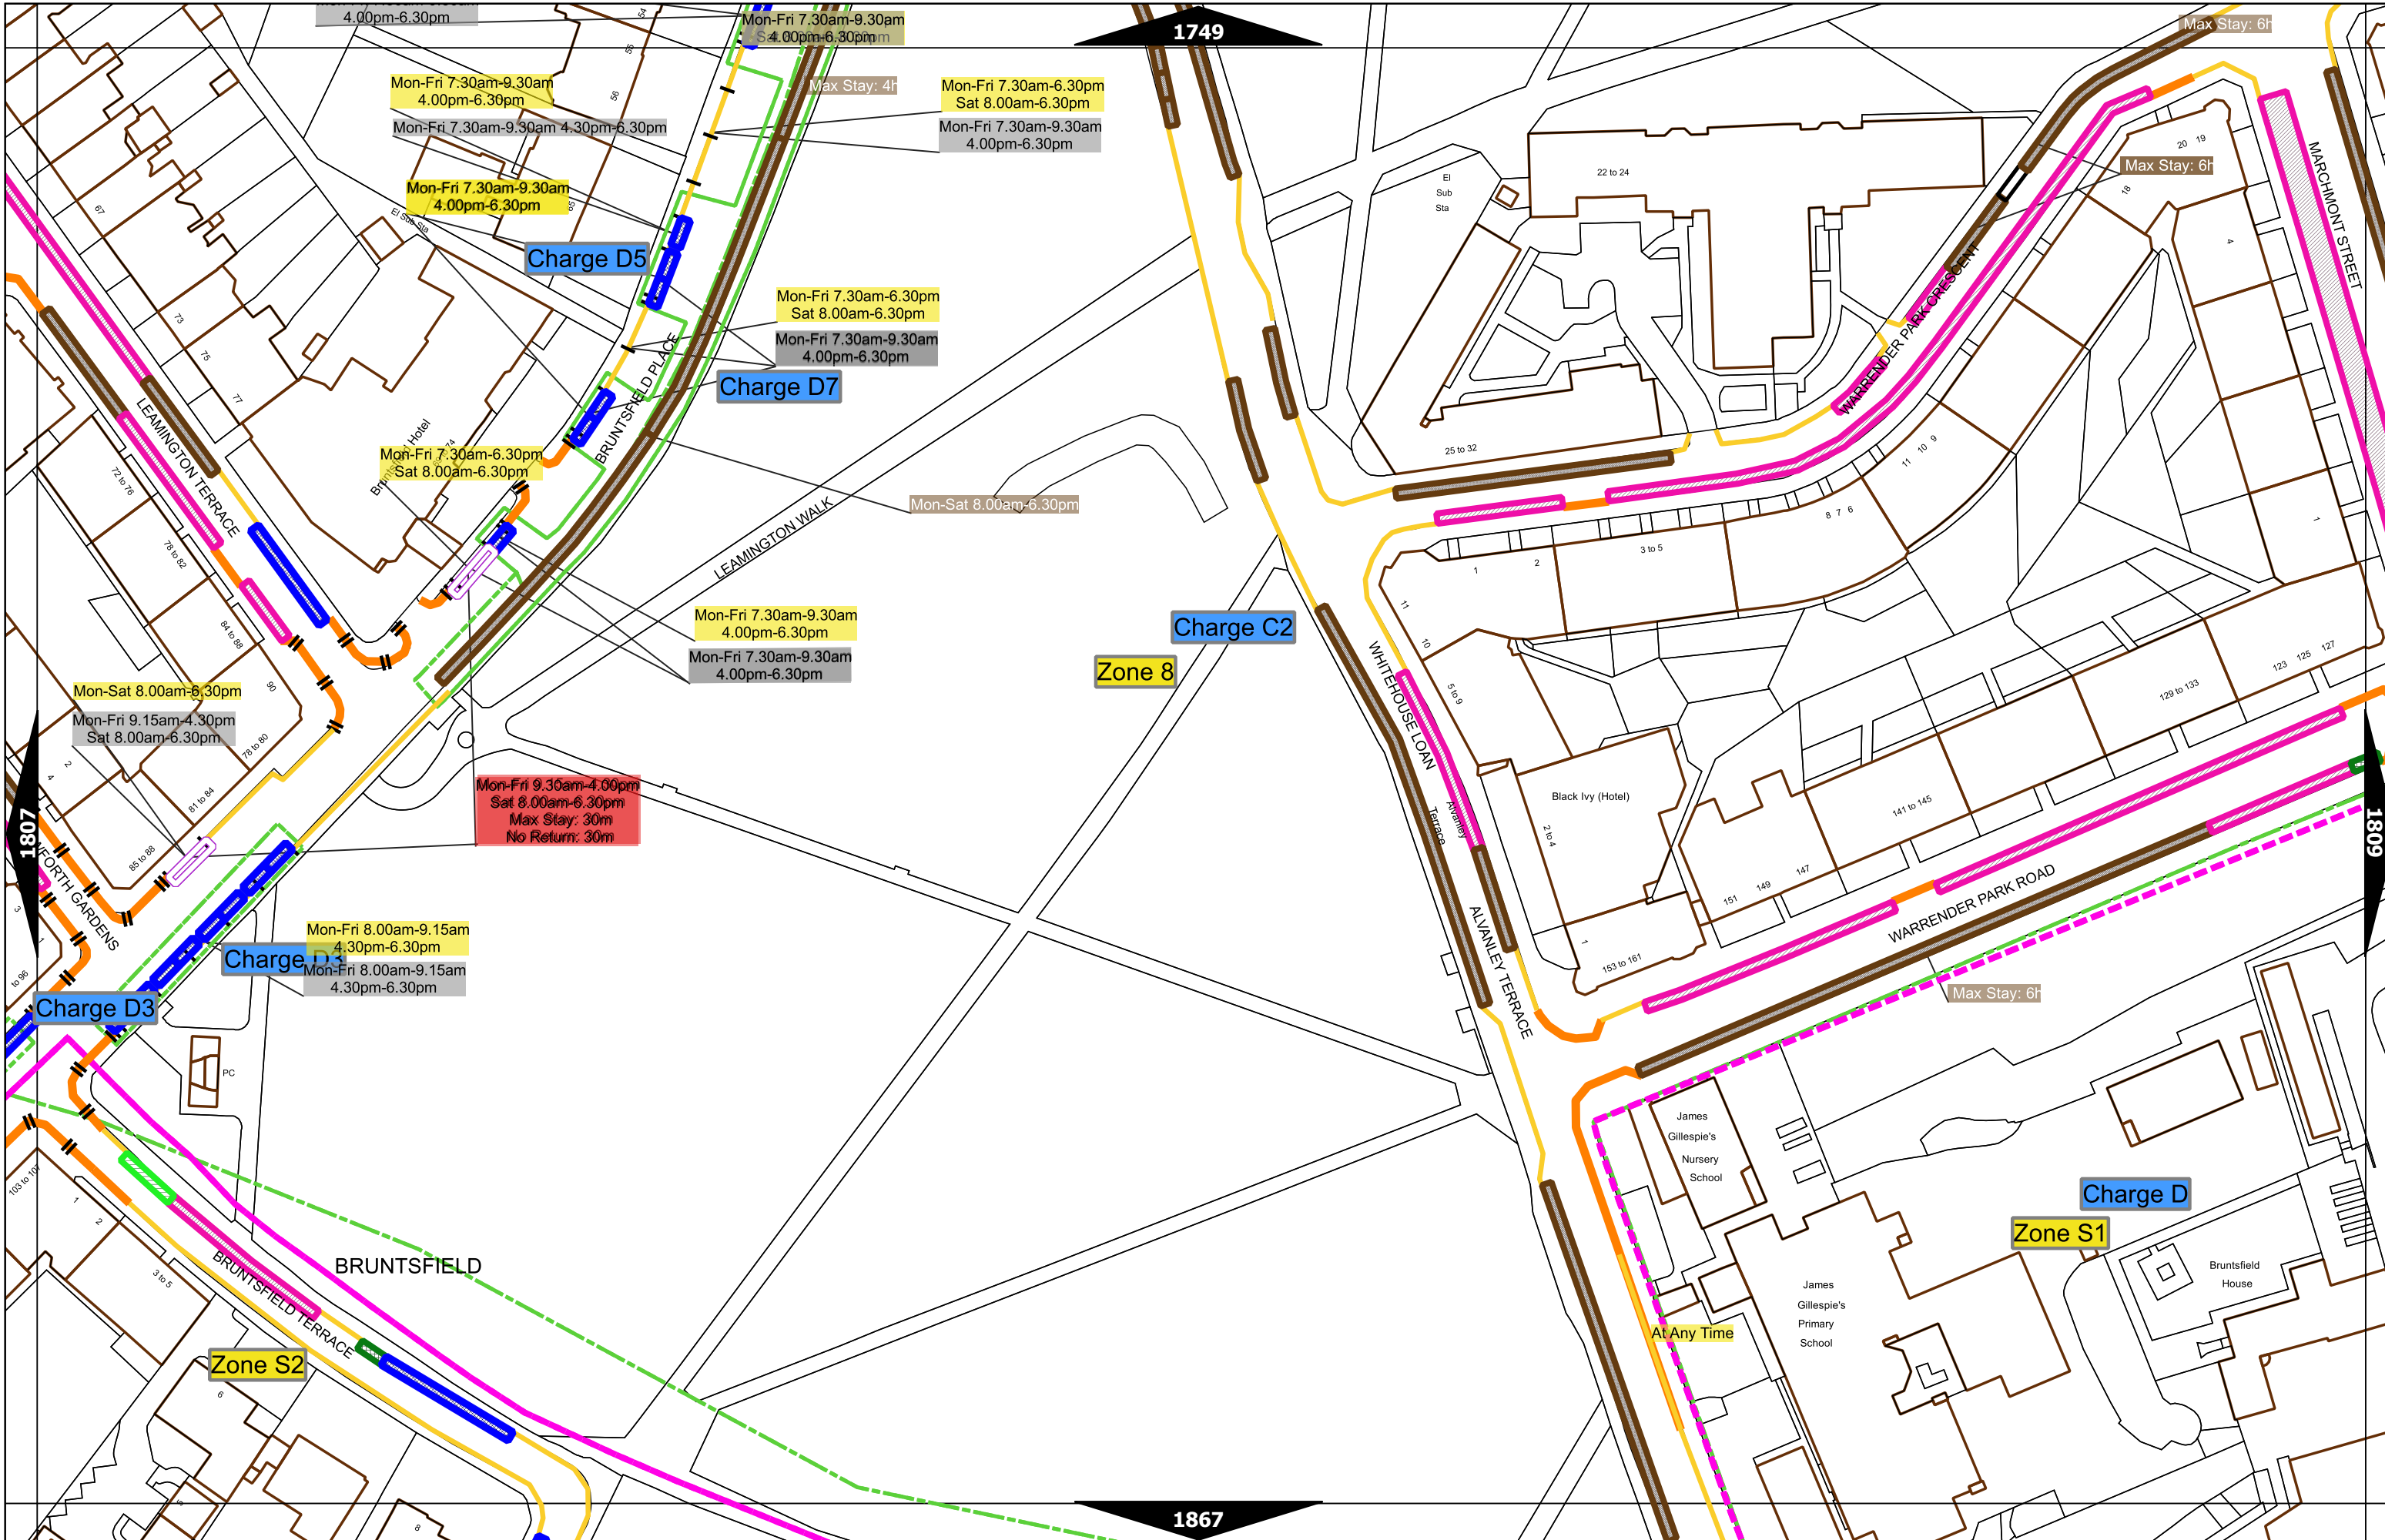

Scale at A3	1:1000
Effective Date	27-May-2024
Map Tile	1754
Revision	3
Status	CONFIRMED

Scale at A3	1:1000
Effective Date	27-May-2024
Map Tile	1807
Revision	7
Status	CONFIRMED

Scale at A3	1:1000
Effective Date	27-May-2024
Map Tile	1809
Revision	8
Status	CONFIRMED

Scale at A3	1:1000
Effective Date	27-May-2024
Map Tile	1810
Revision	10
Status	CONFIRMED

	Scale at A3	1:1000
	Effective Date	27-May-2024
	Map Tile	1811
	Revision	5
	Status	CONFIRMED

N ▲	Scale at A3	1:1000
	Effective Date	27-May-2024
	Map Tile	1812
	Revision	5
	Status	CONFIRMED

Scale at A3	1:1000
Effective Date	27-May-2024
Map Tile	1813
Revision	4
Status	CONFIRMED

Scale at A3	1:1000
Effective Date	27-May-2024
Map Tile	1871
Revision	4
Status	CONFIRMED

Scale at A3	1:1000
Effective Date	27-May-2024
Map Tile	1872
Revision	4
Status	CONFIRMED

Scale at A3	1:1000
Effective Date	27-May-2024
Map Tile	1930
Revision	4
Status	CONFIRMED