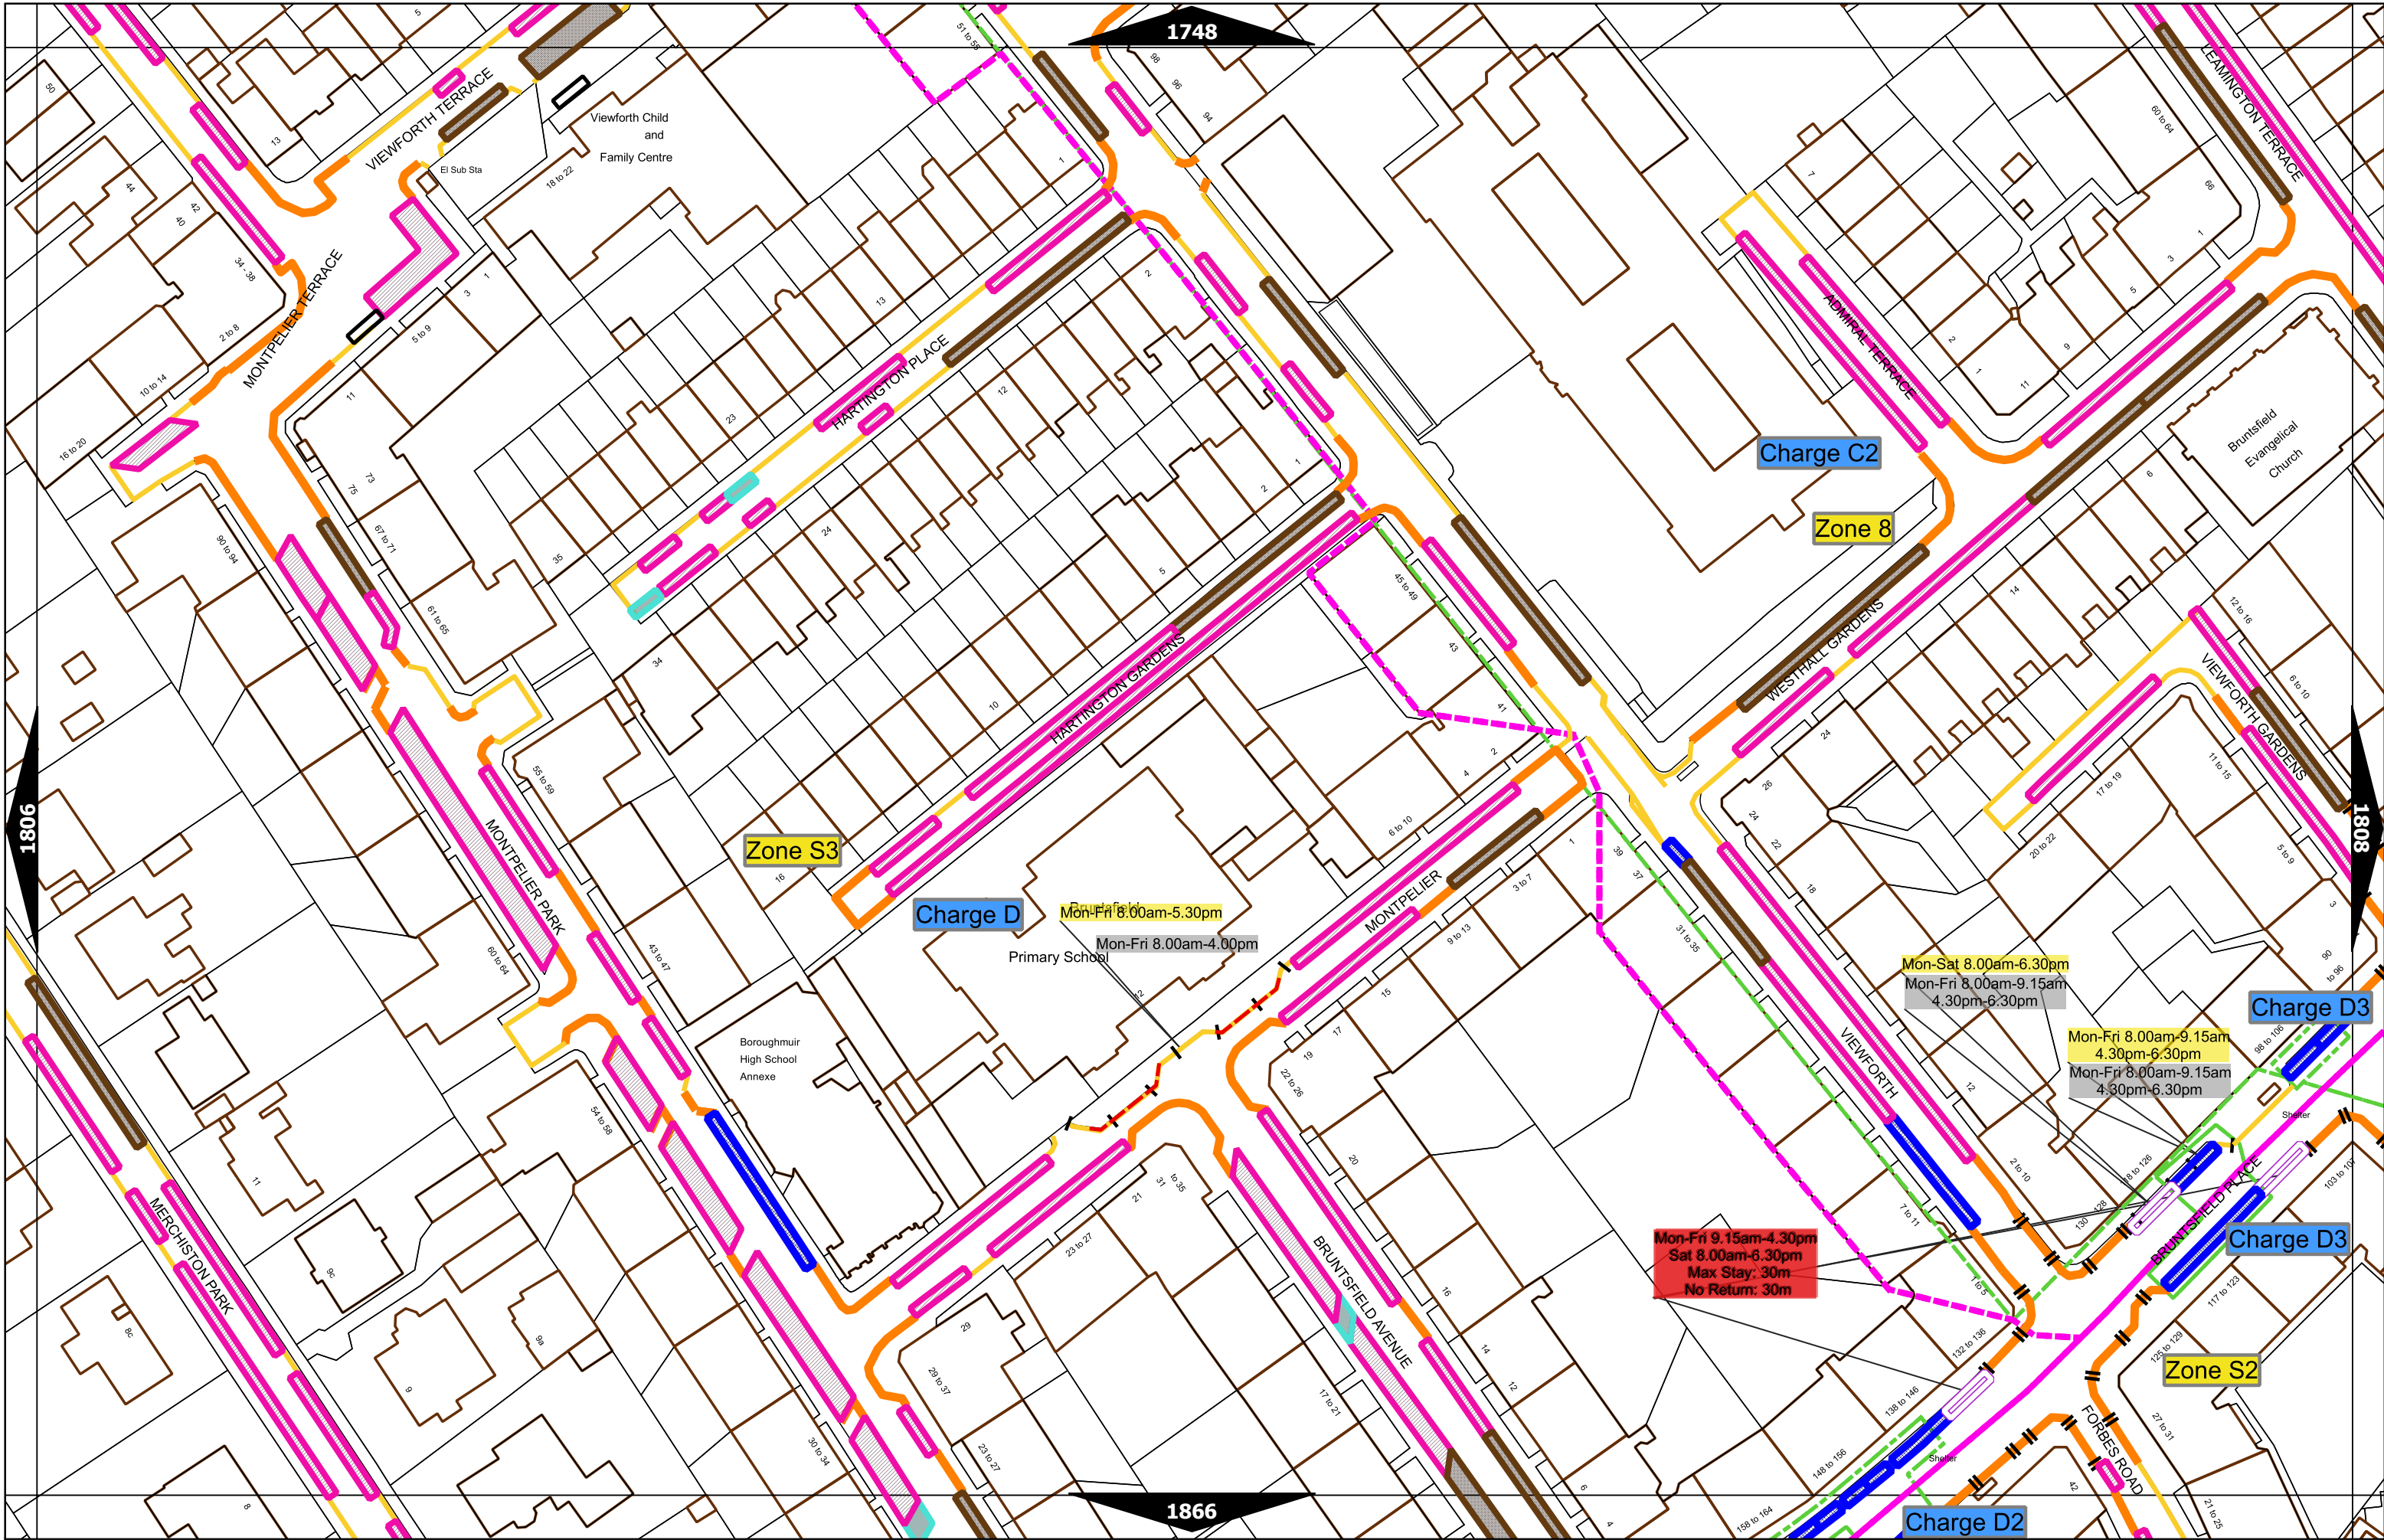

Scale at A3	1:1000
Effective Date	27-May-2024
Map Tile	1754
Revision	3
Status	CONFIRMED

Scale at A3	1:1000
Effective Date	27-May-2024
Map Tile	1807
Revision	7
Status	CONFIRMED

Scale at A3	1:1000
Effective Date	27-May-2024
Map Tile	1809
Revision	8
Status	CONFIRMED

Scale at A3	1:1000
Effective Date	27-May-2024
Map Tile	1810
Revision	10
Status	CONFIRMED

	Scale at A3	1:1000
	Effective Date	27-May-2024
	Map Tile	1811
	Revision	5
	Status	CONFIRMED

N ▲	Scale at A3	1:1000
	Effective Date	27-May-2024
	Map Tile	1812
	Revision	5
	Status	CONFIRMED

Scale at A3	1:1000
Effective Date	27-May-2024
Map Tile	1813
Revision	4
Status	CONFIRMED

Scale at A3	1:1000
Effective Date	27-May-2024
Map Tile	1871
Revision	4
Status	CONFIRMED

Scale at A3	1:1000
Effective Date	27-May-2024
Map Tile	1872
Revision	4
Status	CONFIRMED

Scale at A3	1:1000
Effective Date	27-May-2024
Map Tile	1930
Revision	4
Status	CONFIRMED