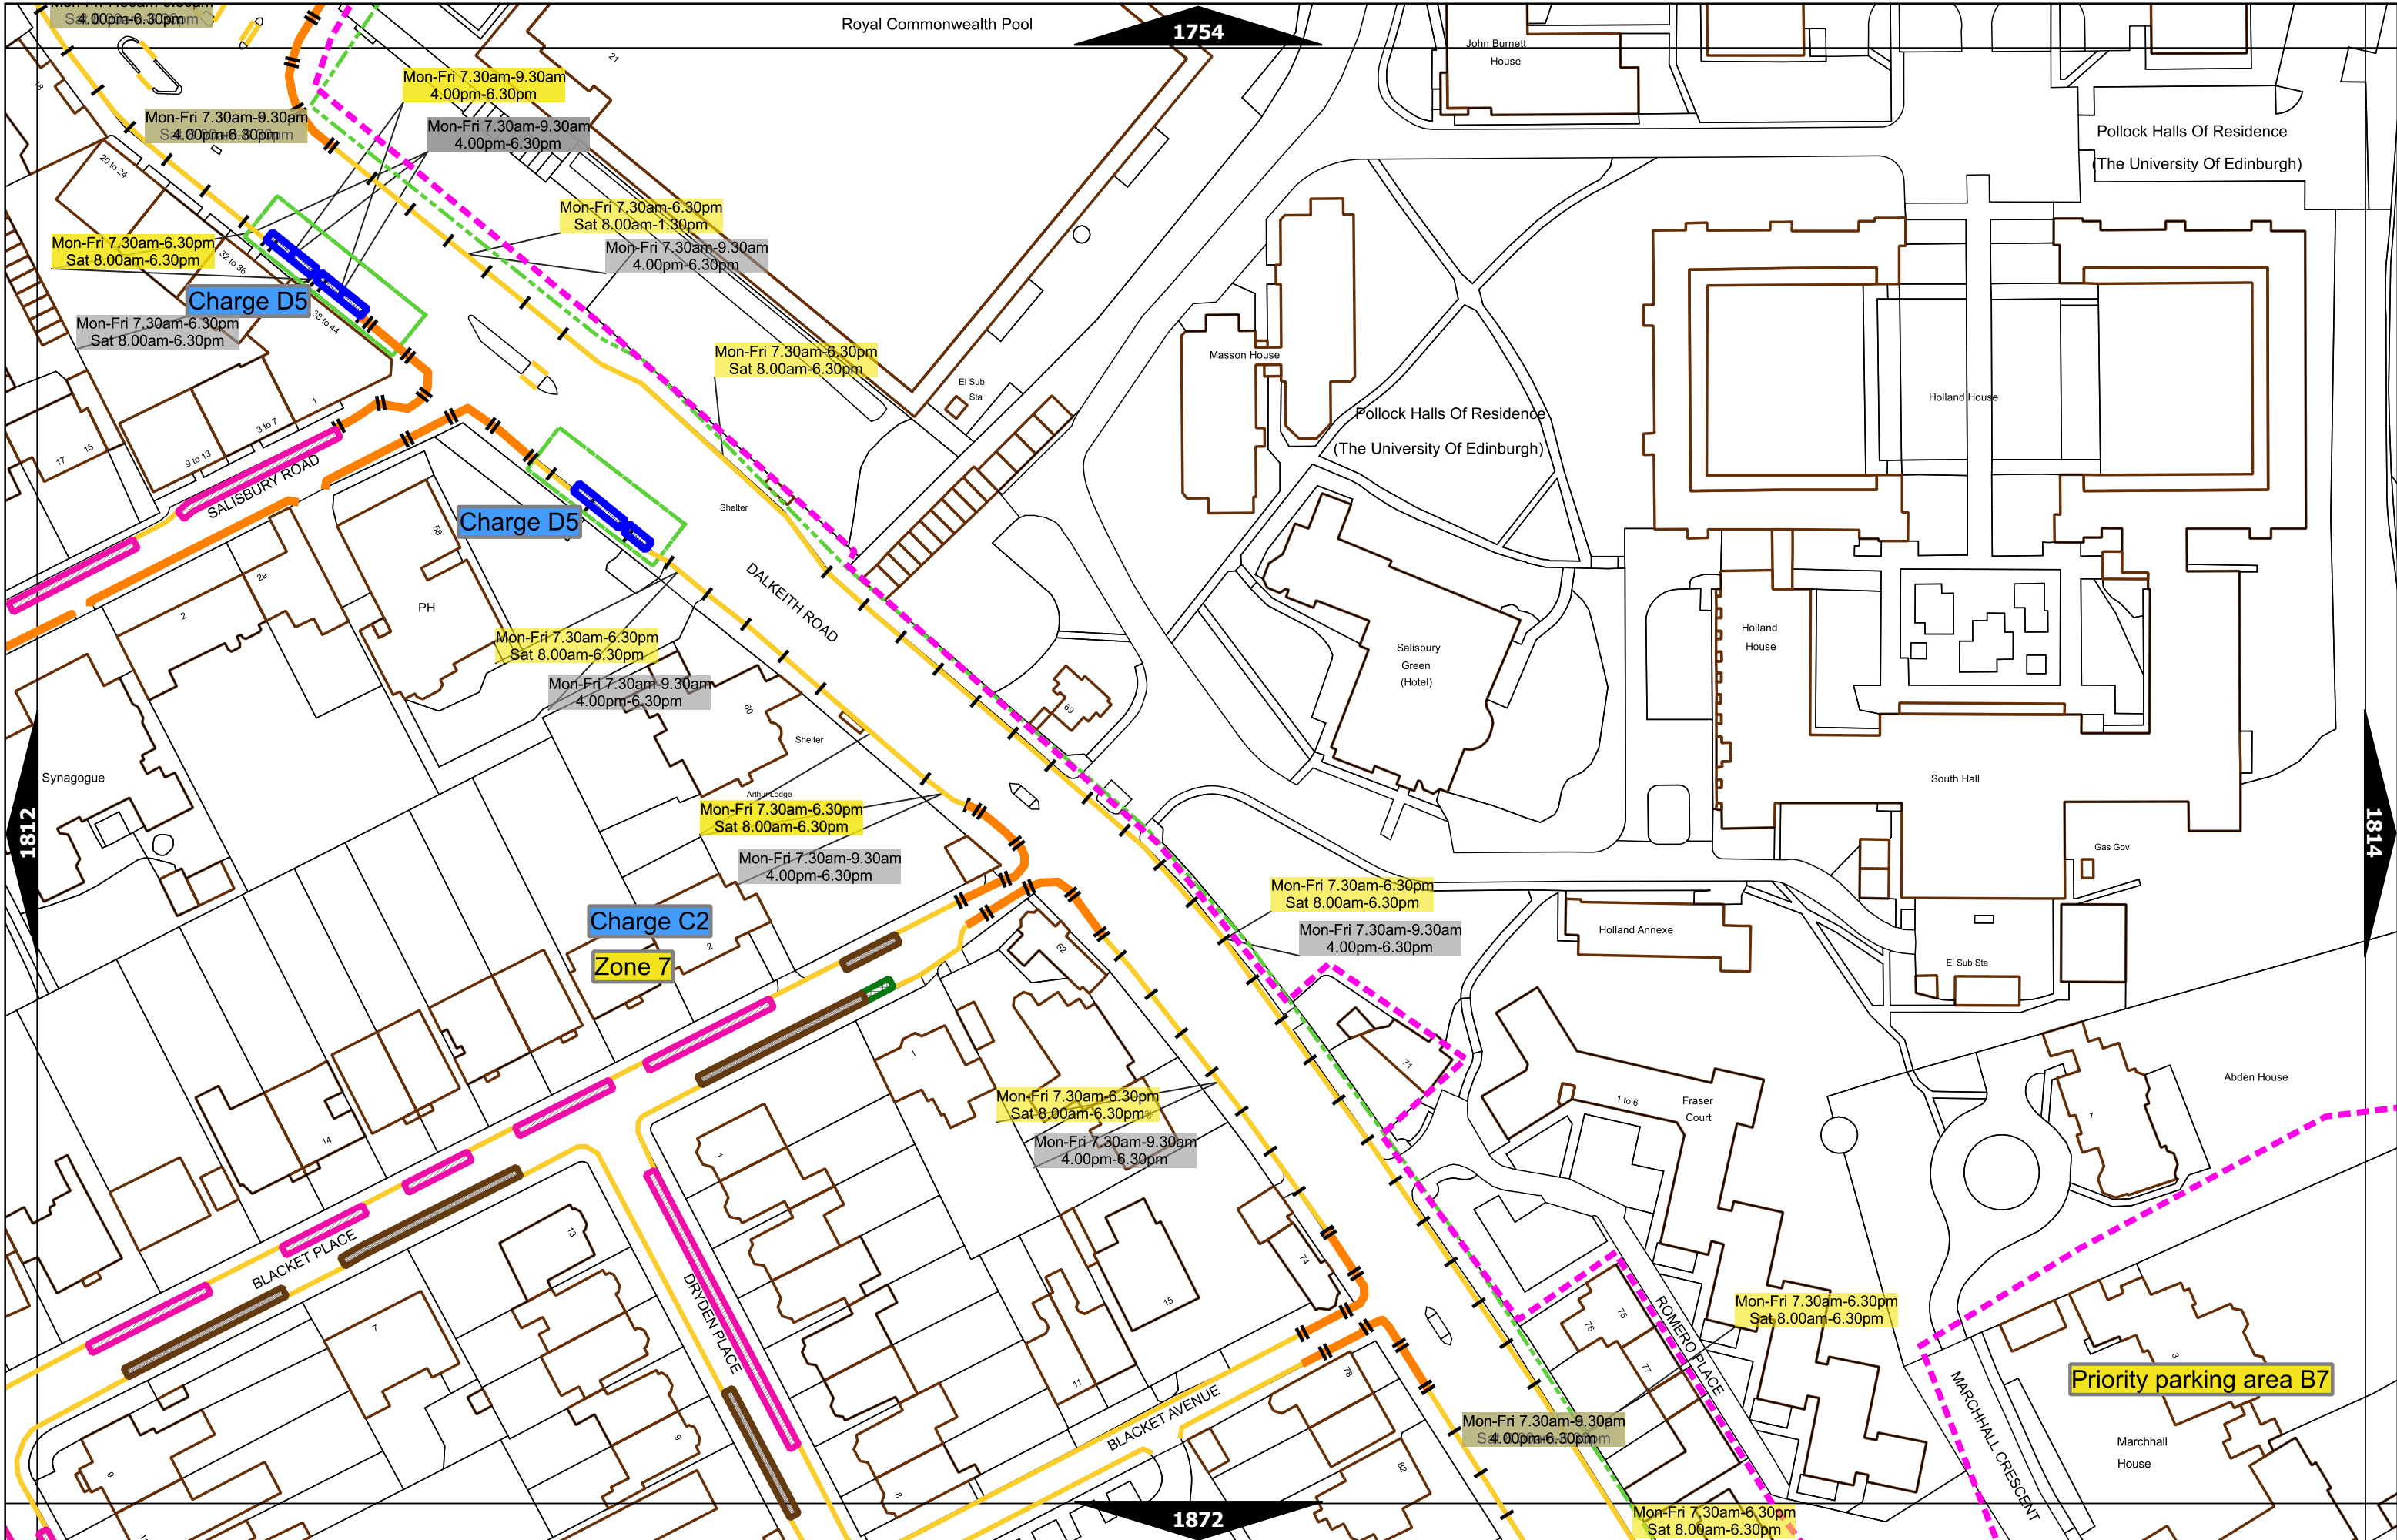

Scale at A3	1:1000
Effective Date	27-May-2024
Map Tile	1754
Revision	3
Status	CONFIRMED

Scale at A3	1:1000
Effective Date	27-May-2024
Map Tile	1807
Revision	7
Status	CONFIRMED

Scale at A3	1:1000
Effective Date	27-May-2024
Map Tile	1809
Revision	8
Status	CONFIRMED

Scale at A3	1:1000
Effective Date	27-May-2024
Map Tile	1810
Revision	10
Status	CONFIRMED

	Scale at A3	1:1000
	Effective Date	27-May-2024
	Map Tile	1811
	Revision	5
	Status	CONFIRMED

N ▲	Scale at A3	1:1000
	Effective Date	27-May-2024
	Map Tile	1812
	Revision	5
	Status	CONFIRMED

Scale at A3	1:1000
Effective Date	27-May-2024
Map Tile	1813
Revision	4
Status	CONFIRMED

Scale at A3	1:1000
Effective Date	27-May-2024
Map Tile	1871
Revision	4
Status	CONFIRMED

Scale at A3	1:1000
Effective Date	27-May-2024
Map Tile	1872
Revision	4
Status	CONFIRMED

Scale at A3	1:1000
Effective Date	27-May-2024
Map Tile	1930
Revision	4
Status	CONFIRMED