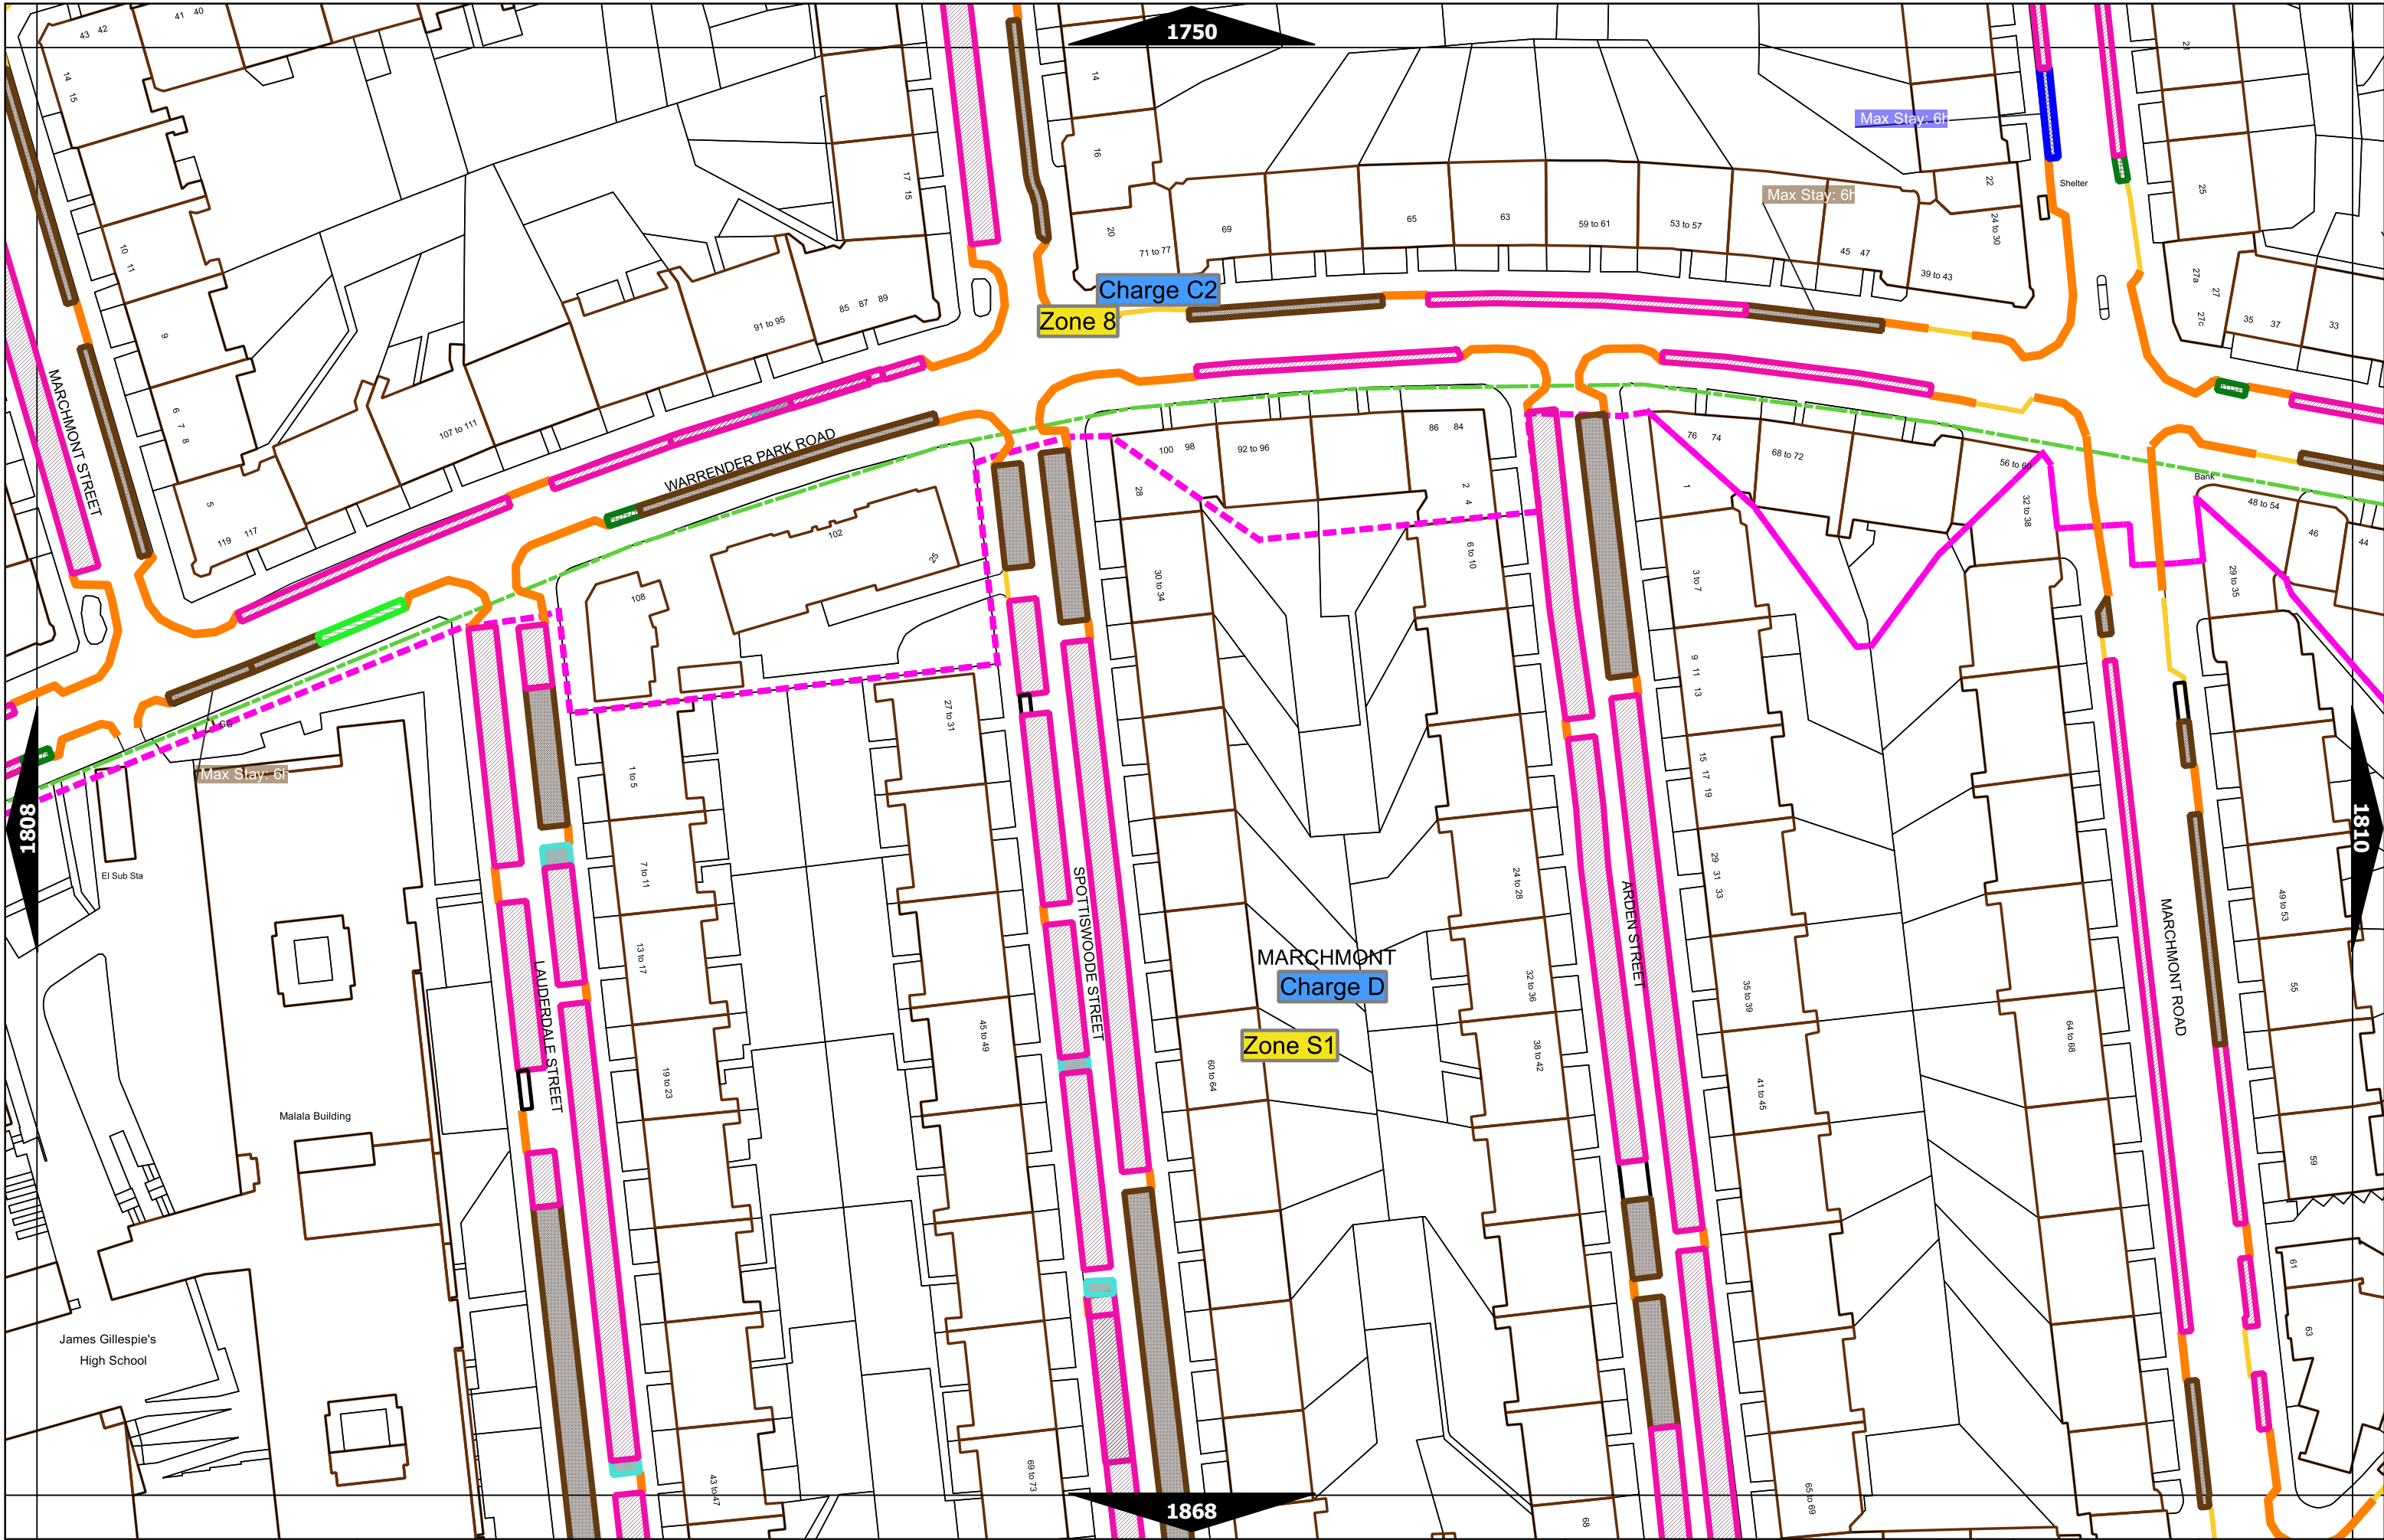

Scale at A3	1:1000
Effective Date	27-May-2024
Map Tile	1754
Revision	3
Status	CONFIRMED

Scale at A3	1:1000
Effective Date	27-May-2024
Map Tile	1807
Revision	7
Status	CONFIRMED

Scale at A3	1:1000
Effective Date	27-May-2024
Map Tile	1809
Revision	8
Status	CONFIRMED

Scale at A3	1:1000
Effective Date	27-May-2024
Map Tile	1810
Revision	10
Status	CONFIRMED

	Scale at A3	1:1000
	Effective Date	27-May-2024
	Map Tile	1811
	Revision	5
	Status	CONFIRMED

N ▲	Scale at A3	1:1000
	Effective Date	27-May-2024
	Map Tile	1812
	Revision	5
	Status	CONFIRMED

Scale at A3	1:1000
Effective Date	27-May-2024
Map Tile	1813
Revision	4
Status	CONFIRMED

Scale at A3	1:1000
Effective Date	27-May-2024
Map Tile	1871
Revision	4
Status	CONFIRMED

Scale at A3	1:1000
Effective Date	27-May-2024
Map Tile	1872
Revision	4
Status	CONFIRMED

Scale at A3	1:1000
Effective Date	27-May-2024
Map Tile	1930
Revision	4
Status	CONFIRMED