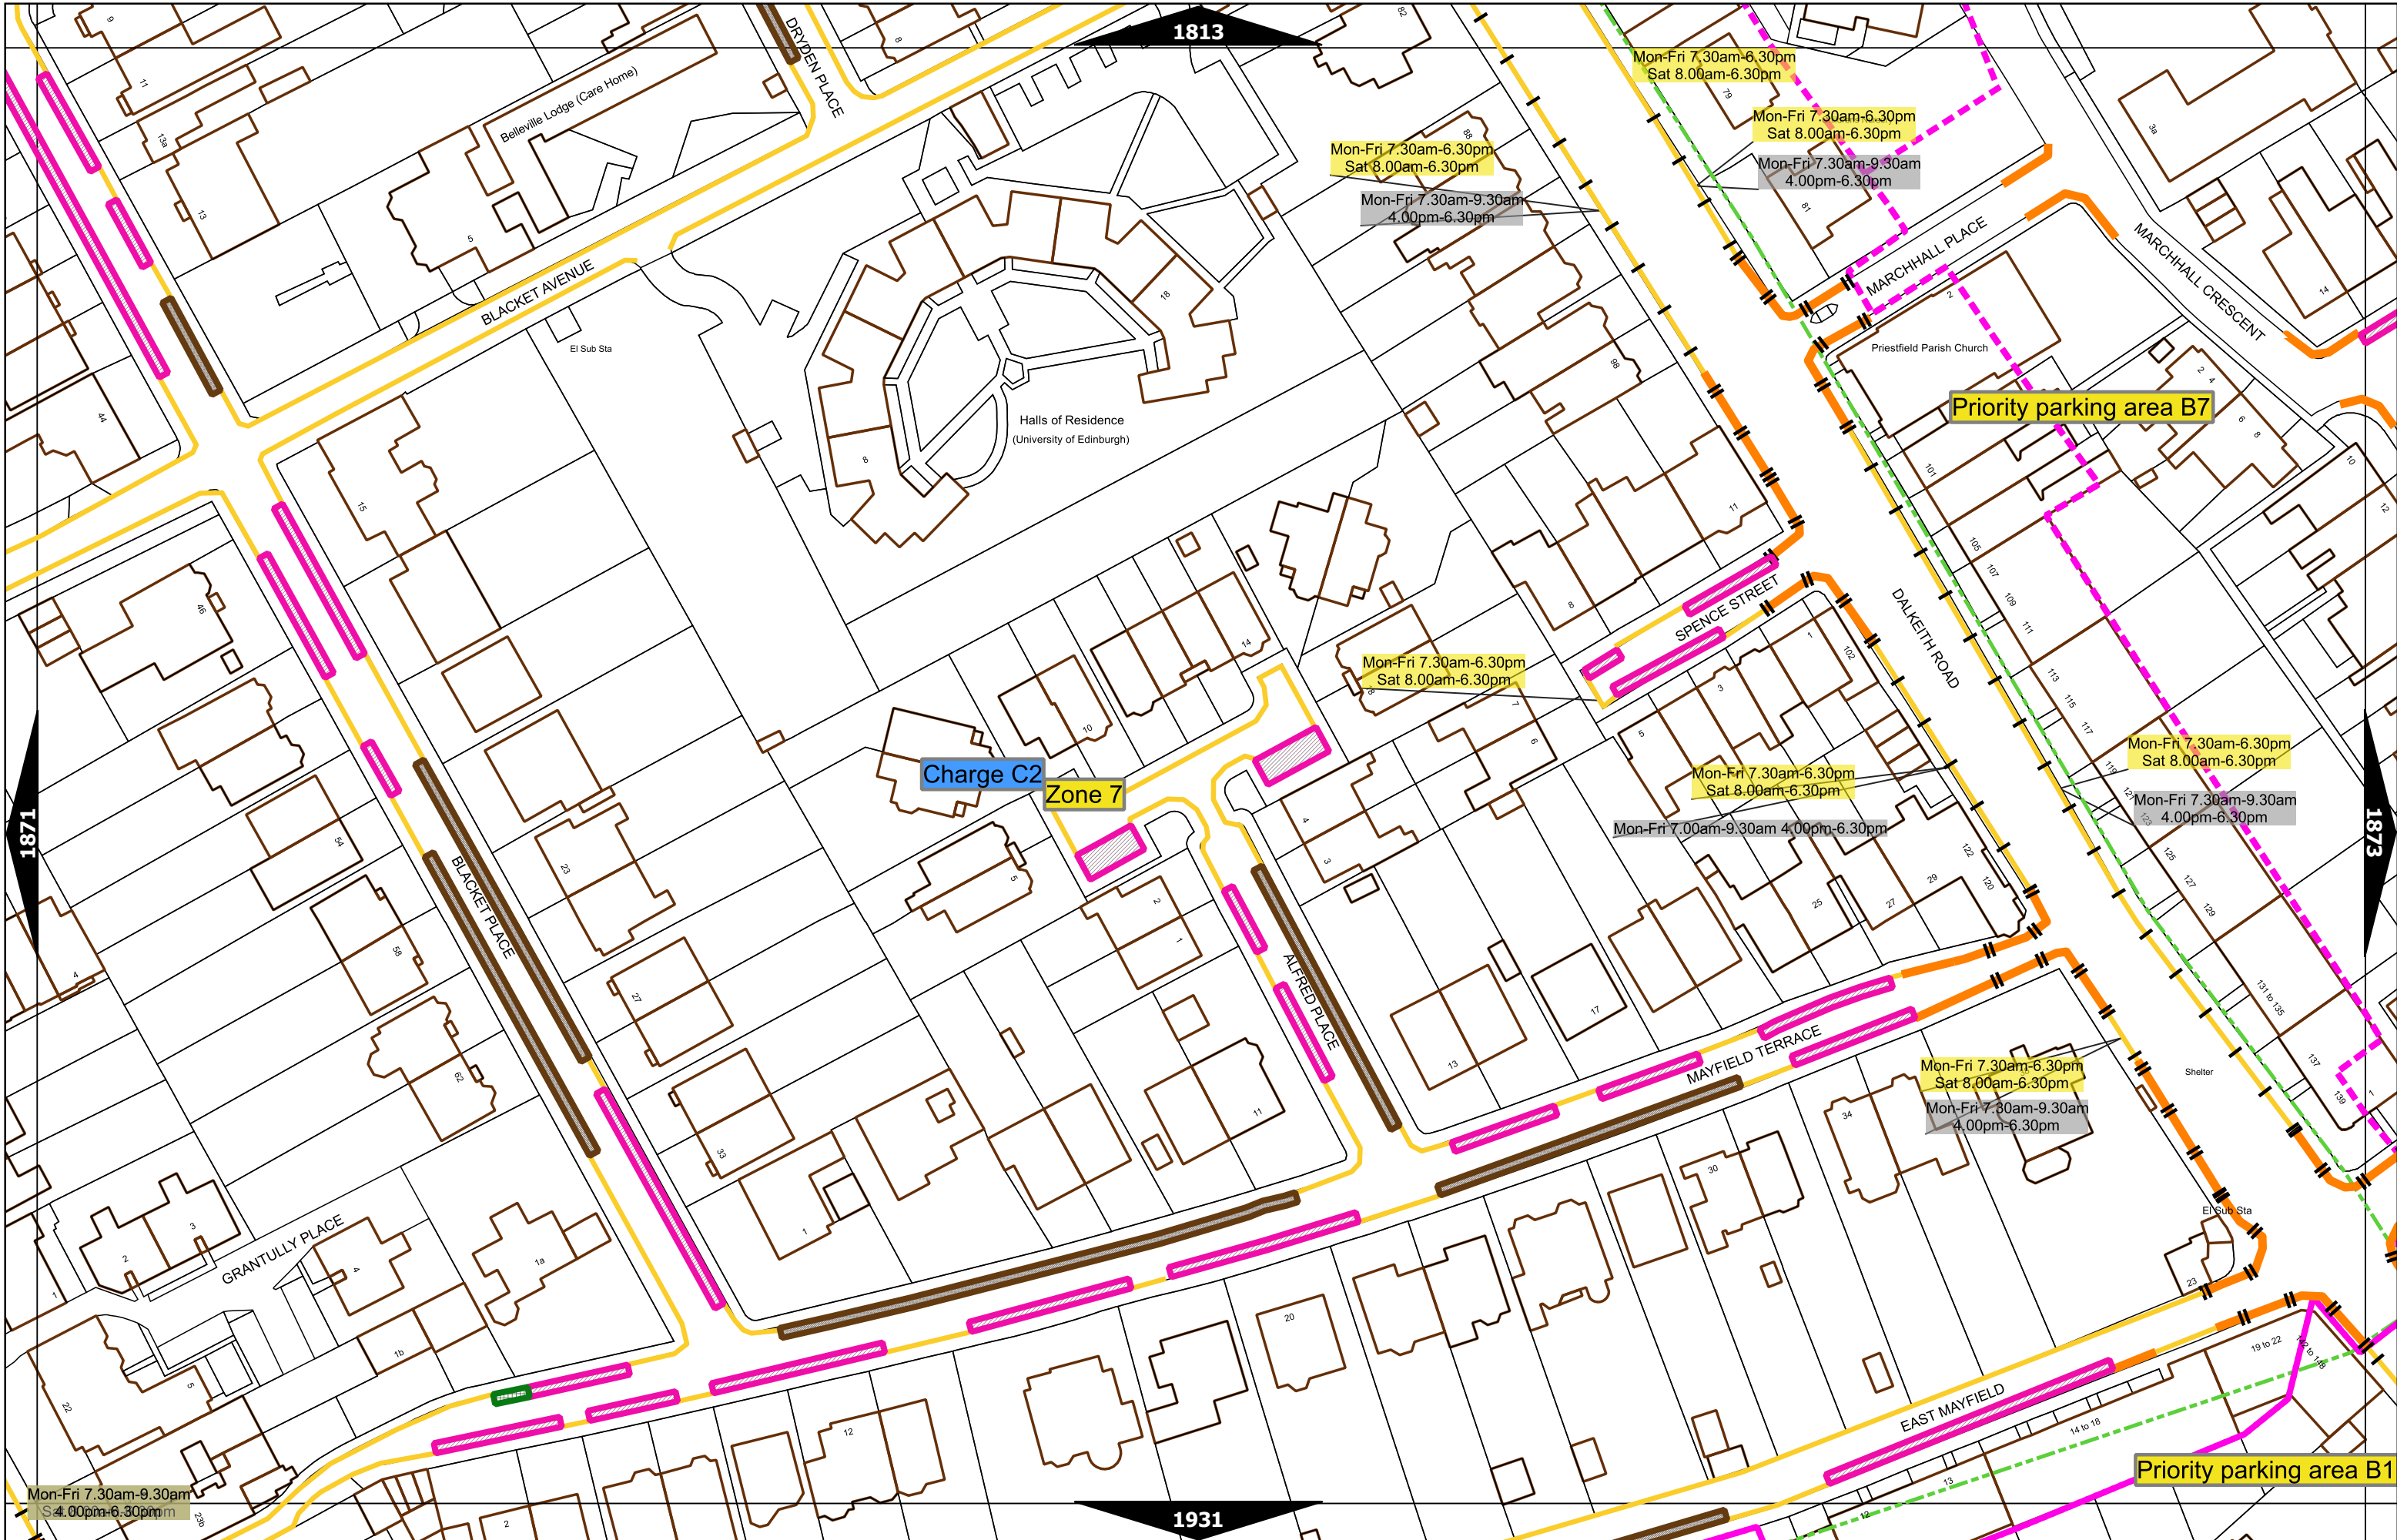

Scale at A3	1:1000
Effective Date	27-May-2024
Map Tile	1754
Revision	3
Status	CONFIRMED

Scale at A3	1:1000
Effective Date	27-May-2024
Map Tile	1807
Revision	7
Status	CONFIRMED

Scale at A3	1:1000
Effective Date	27-May-2024
Map Tile	1809
Revision	8
Status	CONFIRMED

Scale at A3	1:1000
Effective Date	27-May-2024
Map Tile	1810
Revision	10
Status	CONFIRMED

	Scale at A3	1:1000
	Effective Date	27-May-2024
	Map Tile	1811
	Revision	5
	Status	CONFIRMED

N ▲	Scale at A3	1:1000
	Effective Date	27-May-2024
	Map Tile	1812
	Revision	5
	Status	CONFIRMED

Scale at A3	1:1000
Effective Date	27-May-2024
Map Tile	1813
Revision	4
Status	CONFIRMED

Scale at A3	1:1000
Effective Date	27-May-2024
Map Tile	1871
Revision	4
Status	CONFIRMED

Scale at A3	1:1000
Effective Date	27-May-2024
Map Tile	1872
Revision	4
Status	CONFIRMED

Scale at A3	1:1000
Effective Date	27-May-2024
Map Tile	1930
Revision	4
Status	CONFIRMED