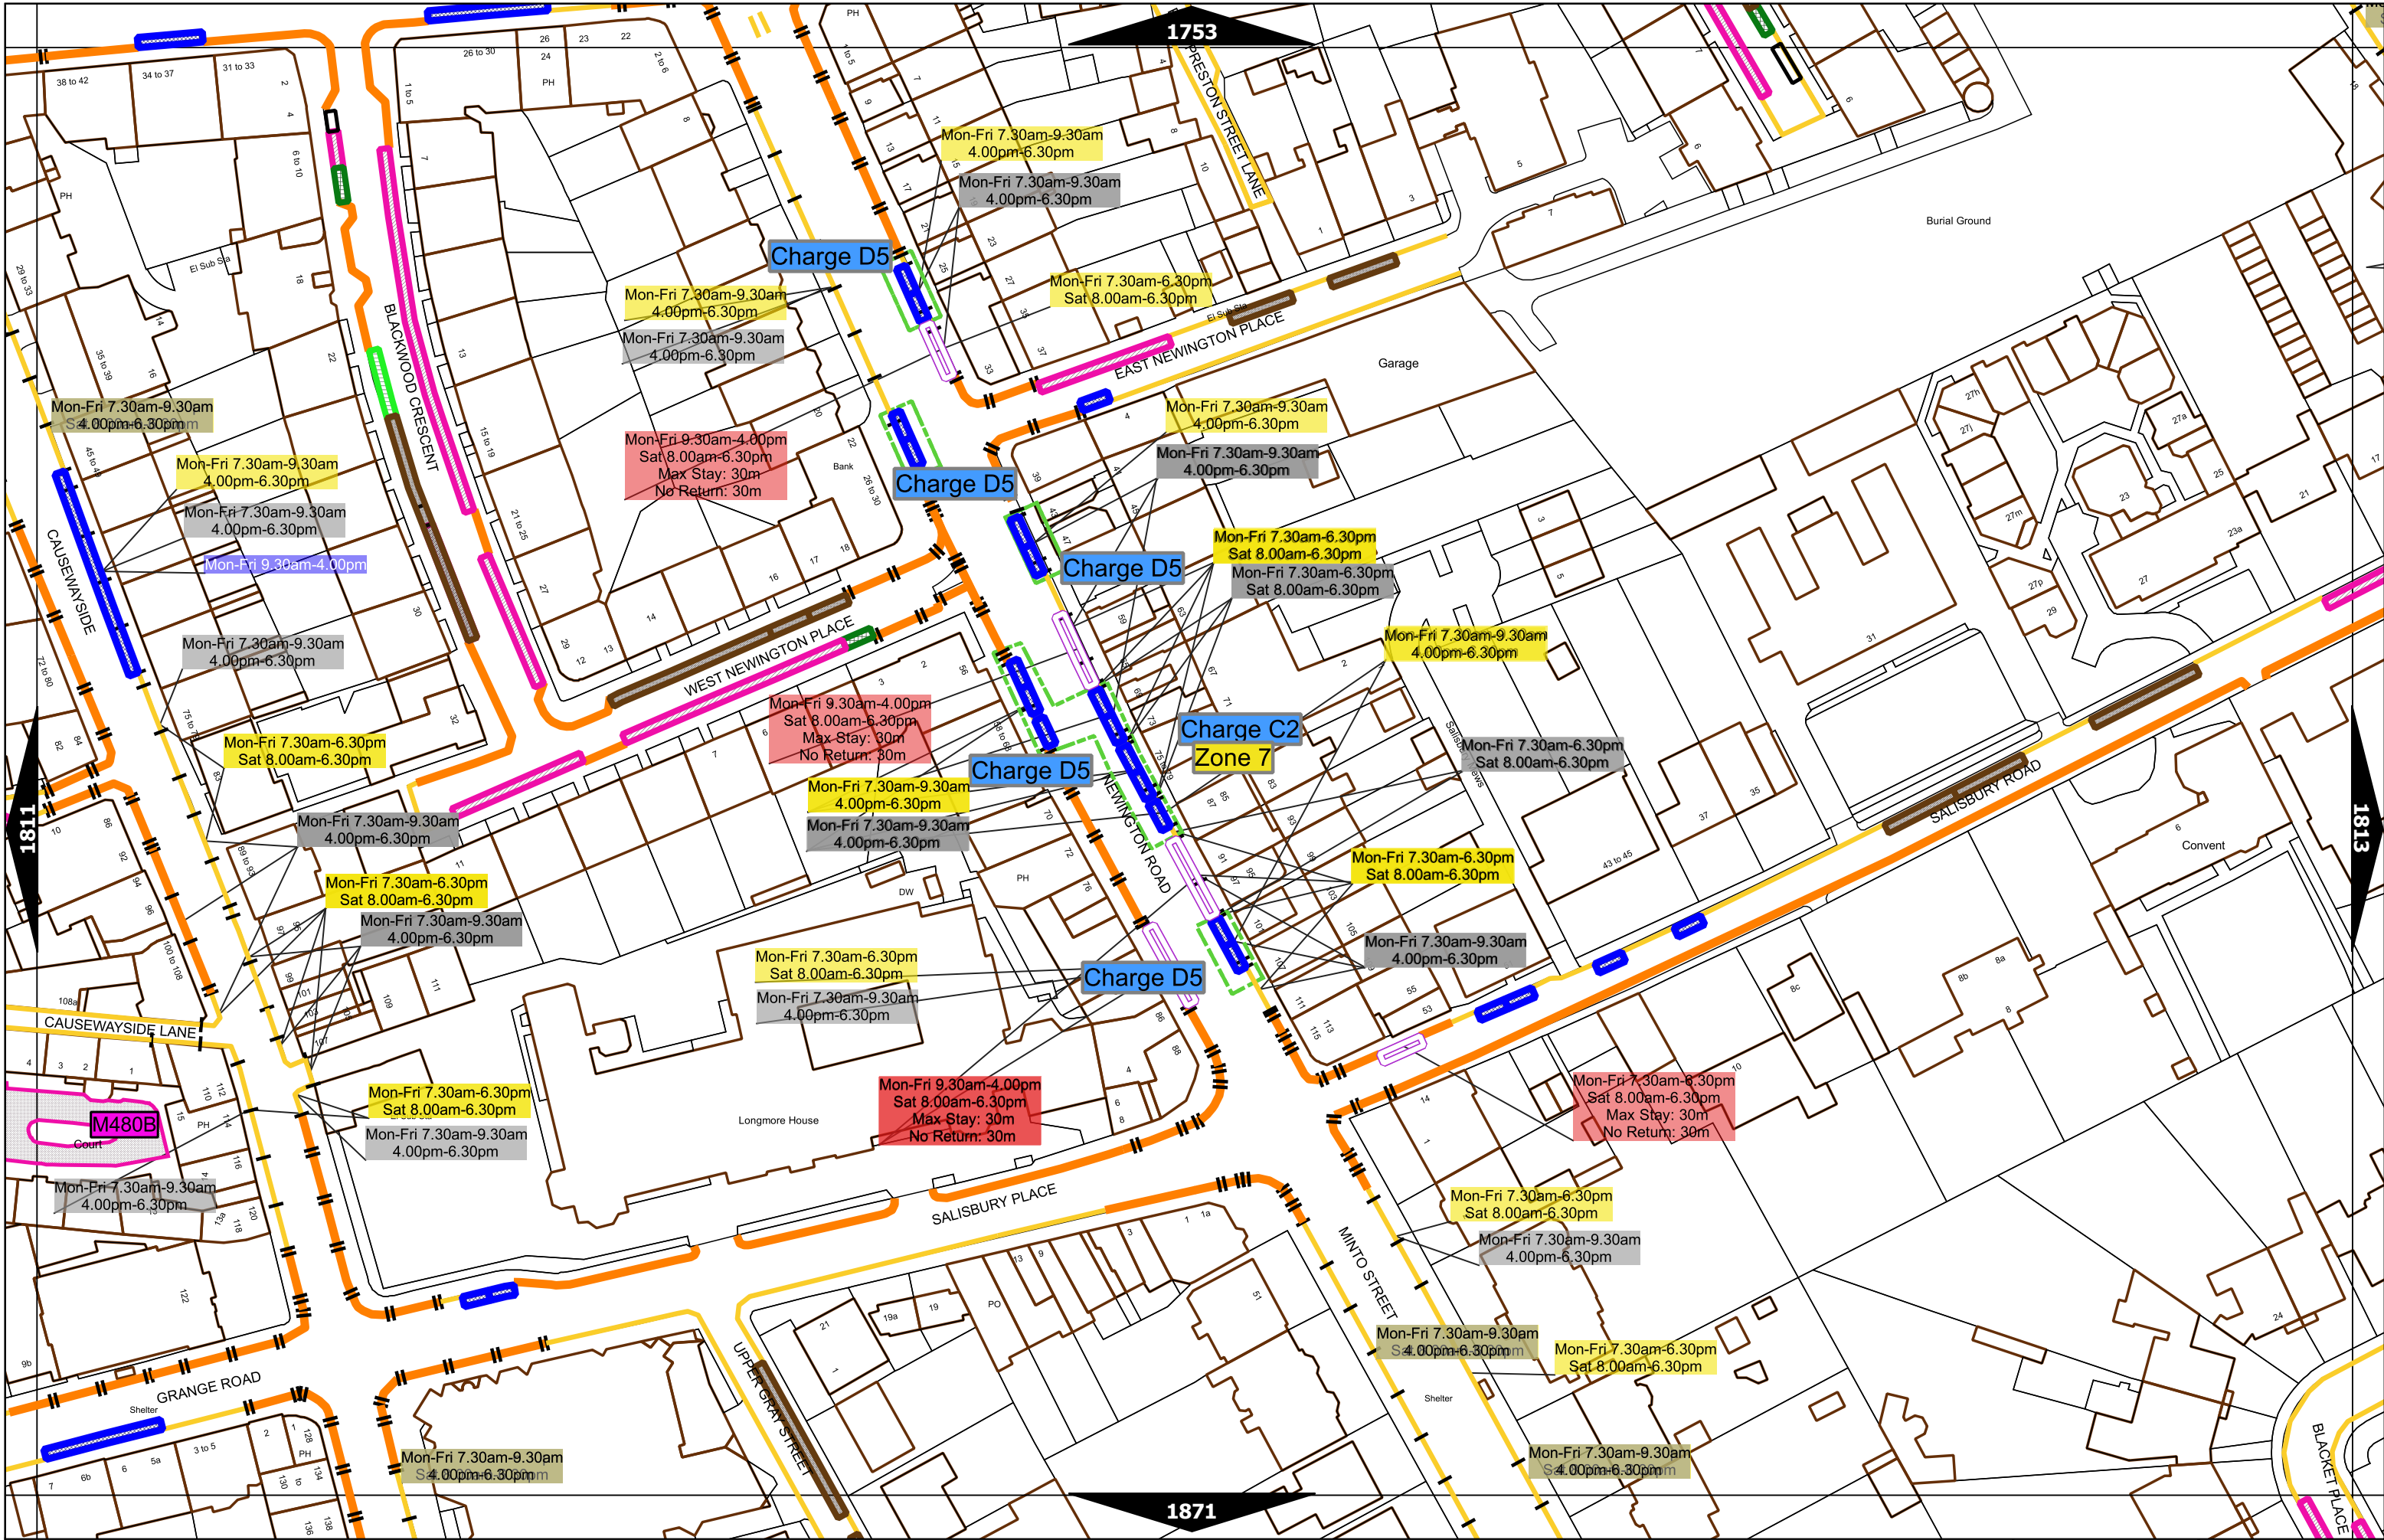

Scale at A3	1:1000
Effective Date	27-May-2024
Map Tile	1754
Revision	3
Status	CONFIRMED

Scale at A3	1:1000
Effective Date	27-May-2024
Map Tile	1807
Revision	7
Status	CONFIRMED

Scale at A3	1:1000
Effective Date	27-May-2024
Map Tile	1809
Revision	8
Status	CONFIRMED

Scale at A3	1:1000
Effective Date	27-May-2024
Map Tile	1810
Revision	10
Status	CONFIRMED

	Scale at A3	1:1000
	Effective Date	27-May-2024
	Map Tile	1811
	Revision	5
	Status	CONFIRMED

N ▲	Scale at A3	1:1000
	Effective Date	27-May-2024
	Map Tile	1812
	Revision	5
	Status	CONFIRMED

Scale at A3	1:1000
Effective Date	27-May-2024
Map Tile	1813
Revision	4
Status	CONFIRMED

Scale at A3	1:1000
Effective Date	27-May-2024
Map Tile	1871
Revision	4
Status	CONFIRMED

Scale at A3	1:1000
Effective Date	27-May-2024
Map Tile	1872
Revision	4
Status	CONFIRMED

Scale at A3	1:1000
Effective Date	27-May-2024
Map Tile	1930
Revision	4
Status	CONFIRMED