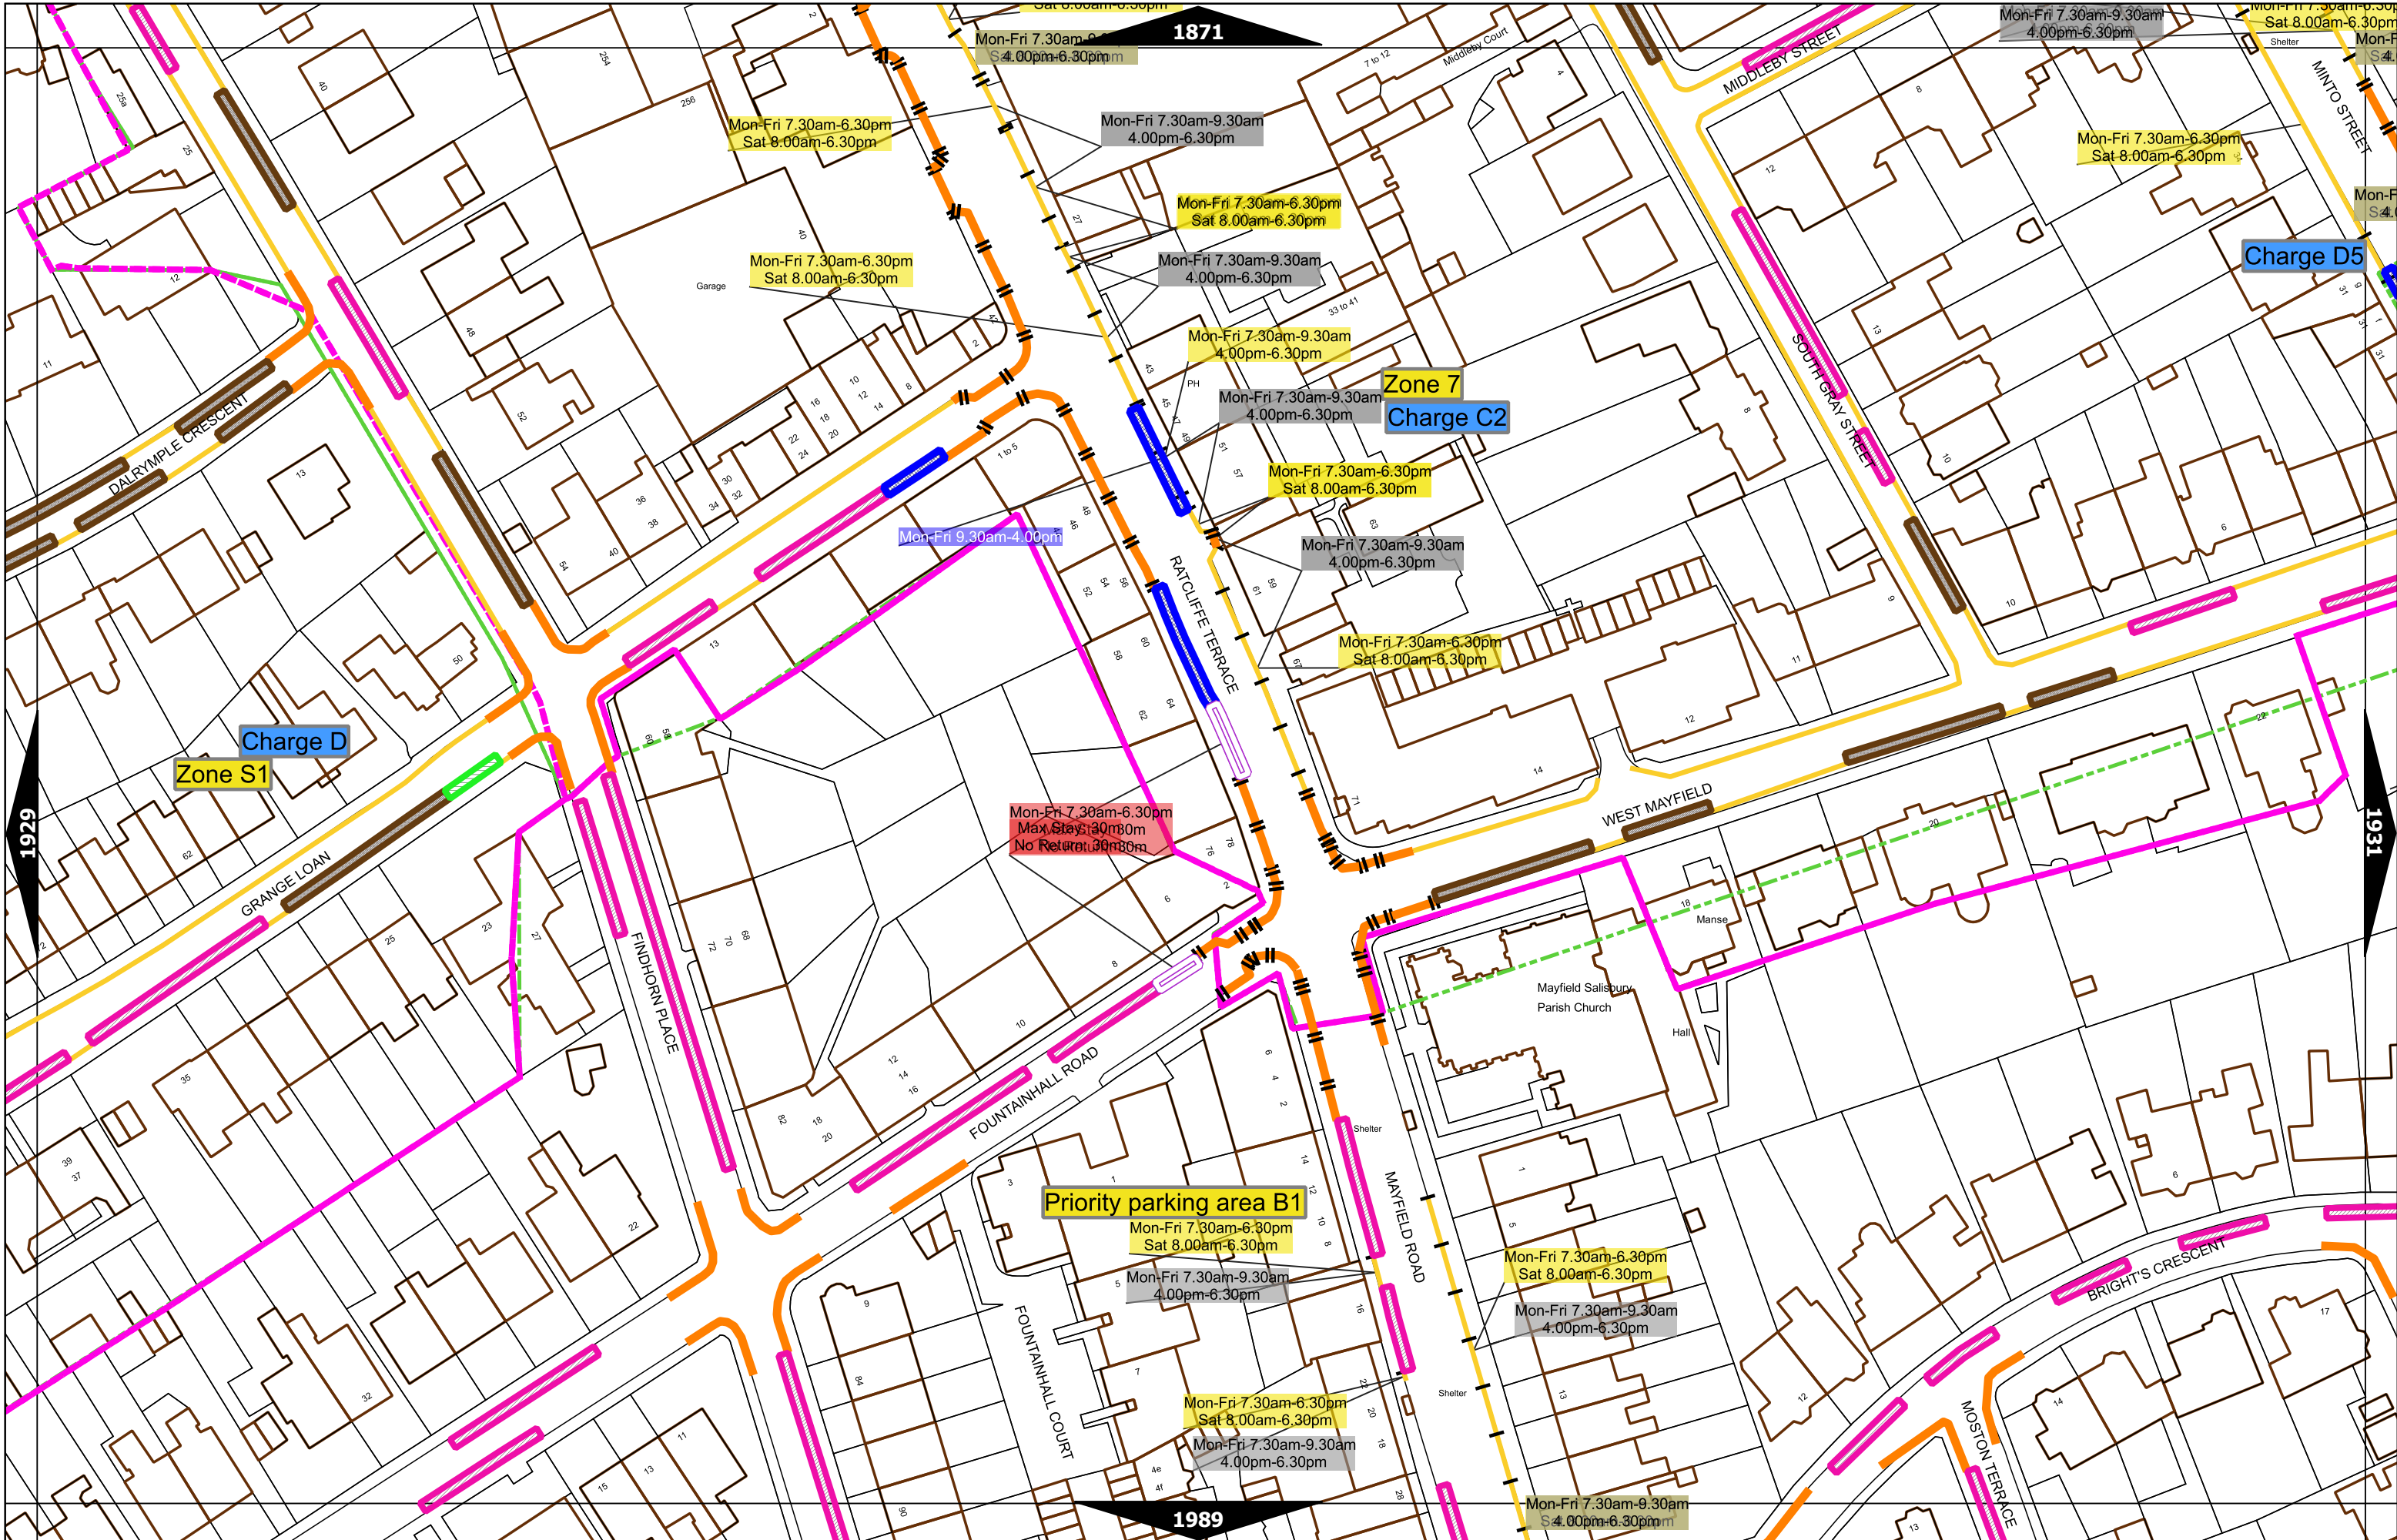

Scale at A3	1:1000
Effective Date	27-May-2024
Map Tile	1754
Revision	3
Status	CONFIRMED

Scale at A3	1:1000
Effective Date	27-May-2024
Map Tile	1807
Revision	7
Status	CONFIRMED

Scale at A3	1:1000
Effective Date	27-May-2024
Map Tile	1809
Revision	8
Status	CONFIRMED

Scale at A3	1:1000
Effective Date	27-May-2024
Map Tile	1810
Revision	10
Status	CONFIRMED

	Scale at A3	1:1000
	Effective Date	27-May-2024
	Map Tile	1811
	Revision	5
	Status	CONFIRMED

N ▲	Scale at A3	1:1000
	Effective Date	27-May-2024
	Map Tile	1812
	Revision	5
	Status	CONFIRMED

Scale at A3	1:1000
Effective Date	27-May-2024
Map Tile	1813
Revision	4
Status	CONFIRMED

Scale at A3	1:1000
Effective Date	27-May-2024
Map Tile	1871
Revision	4
Status	CONFIRMED

Scale at A3	1:1000
Effective Date	27-May-2024
Map Tile	1872
Revision	4
Status	CONFIRMED

Scale at A3	1:1000
Effective Date	27-May-2024
Map Tile	1930
Revision	4
Status	CONFIRMED