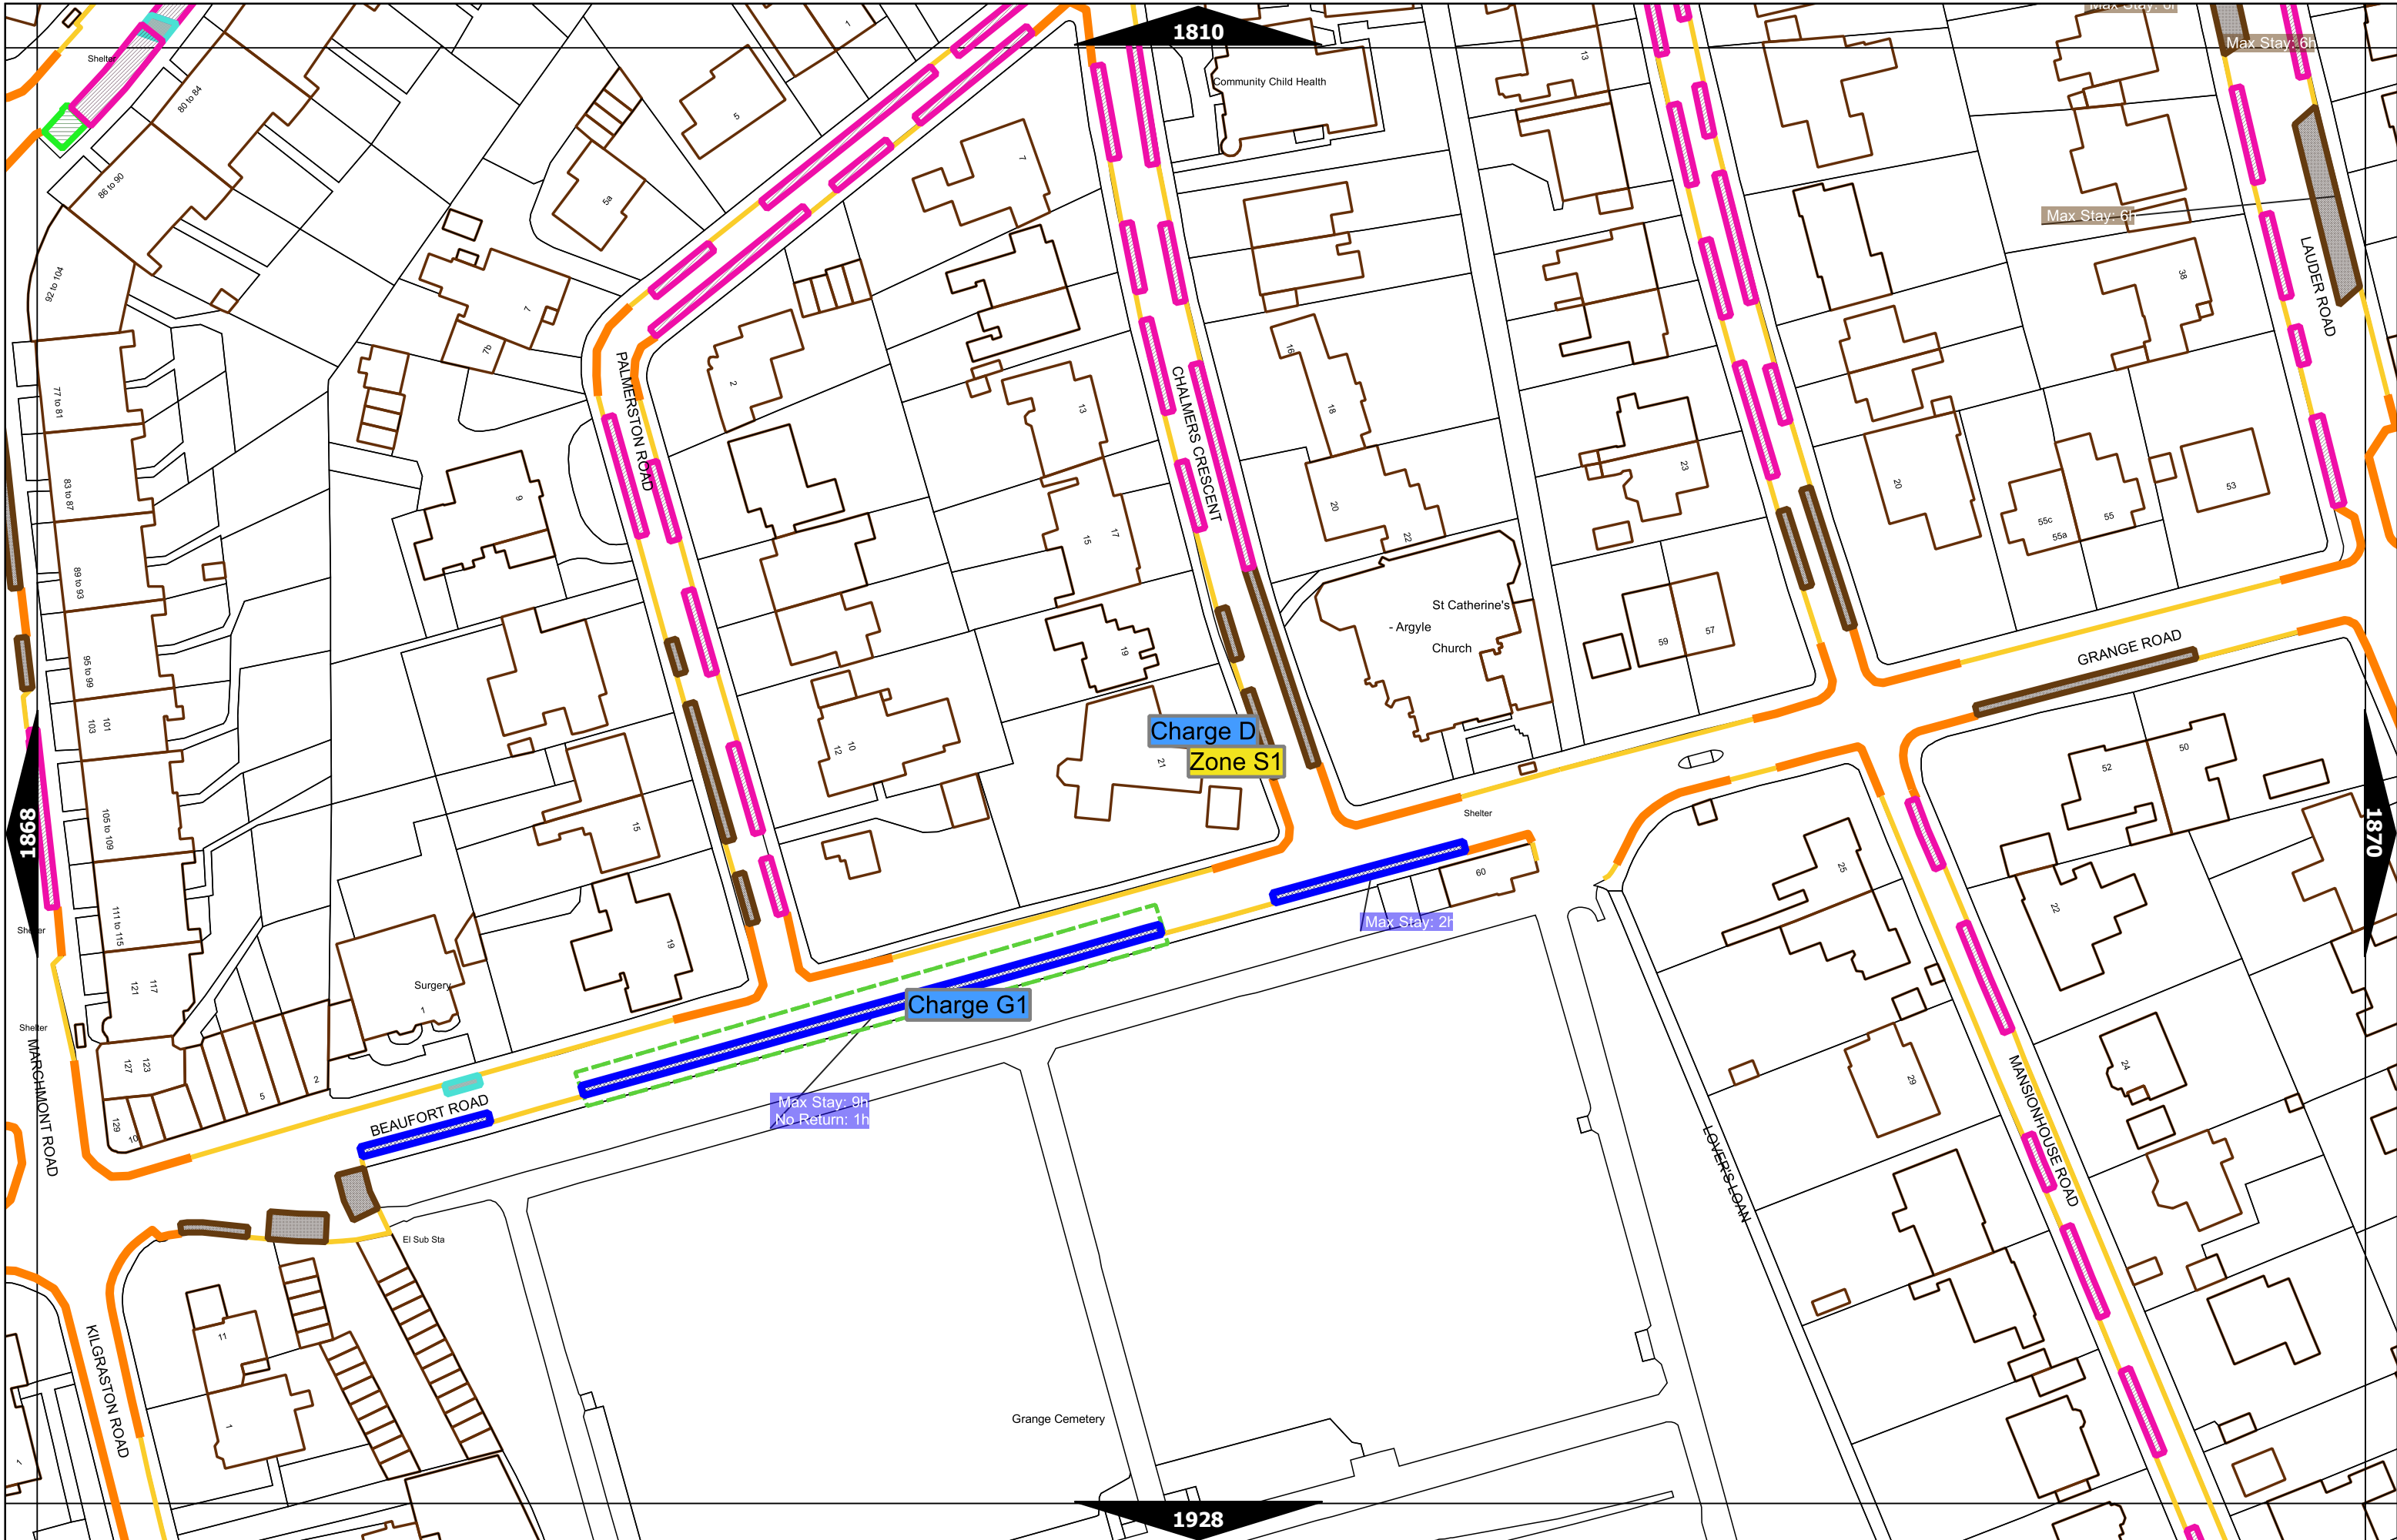

Scale at A3	1:1000
Effective Date	03-Jun-2024
Map Tile	1810
Revision	11
Status	CONFIRMED

Scale at A3	1:1000
Effective Date	03-Jun-2024
Map Tile	1869
Revision	7
Status	CONFIRMED

Scale at A3	1:1000
Effective Date	03-Jun-2024
Map Tile	1870
Revision	4
Status	CONFIRMED

Scale at A3	1:1000
Effective Date	03-Jun-2024
Map Tile	1928
Revision	4
Status	CONFIRMED

Scale at A3	1:1000
Effective Date	03-Jun-2024
Map Tile	1988
Revision	3
Status	CONFIRMED