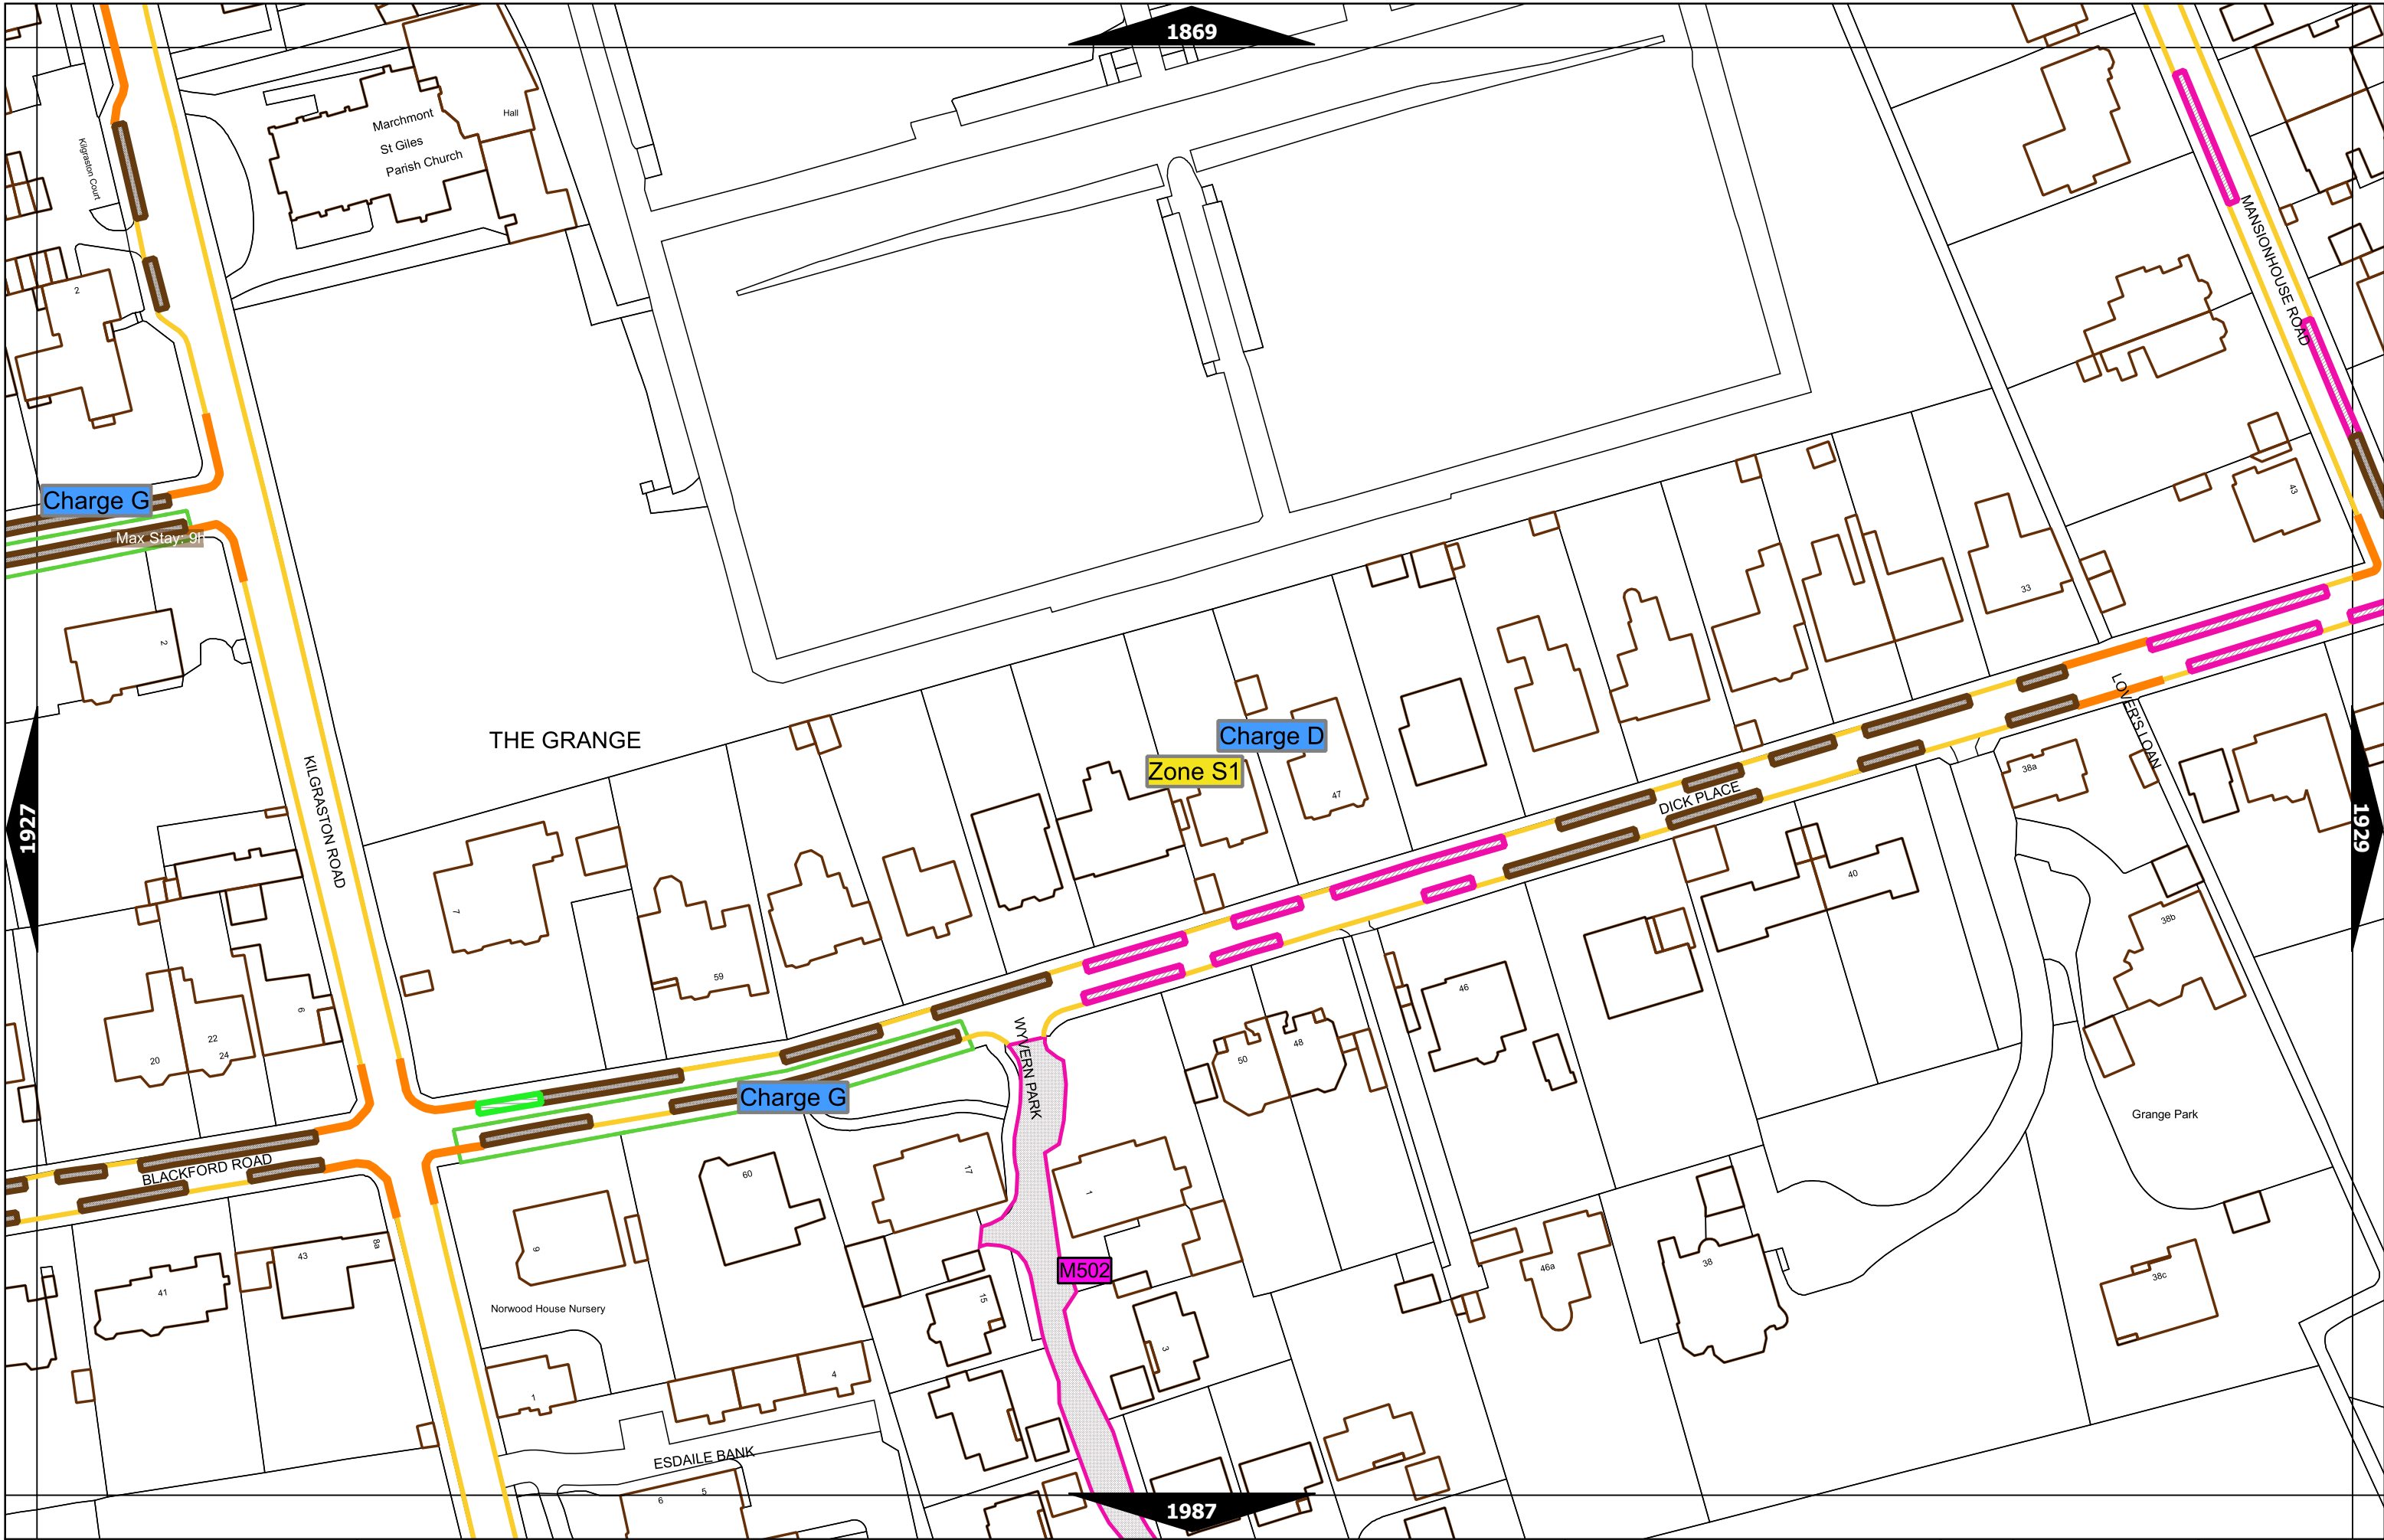

Scale at A3	1:1000
Effective Date	03-Jun-2024
Map Tile	1810
Revision	11
Status	CONFIRMED

Scale at A3	1:1000
Effective Date	03-Jun-2024
Map Tile	1869
Revision	7
Status	CONFIRMED

Scale at A3	1:1000
Effective Date	03-Jun-2024
Map Tile	1870
Revision	4
Status	CONFIRMED

Scale at A3	1:1000
Effective Date	03-Jun-2024
Map Tile	1928
Revision	4
Status	CONFIRMED

Scale at A3	1:1000
Effective Date	03-Jun-2024
Map Tile	1988
Revision	3
Status	CONFIRMED