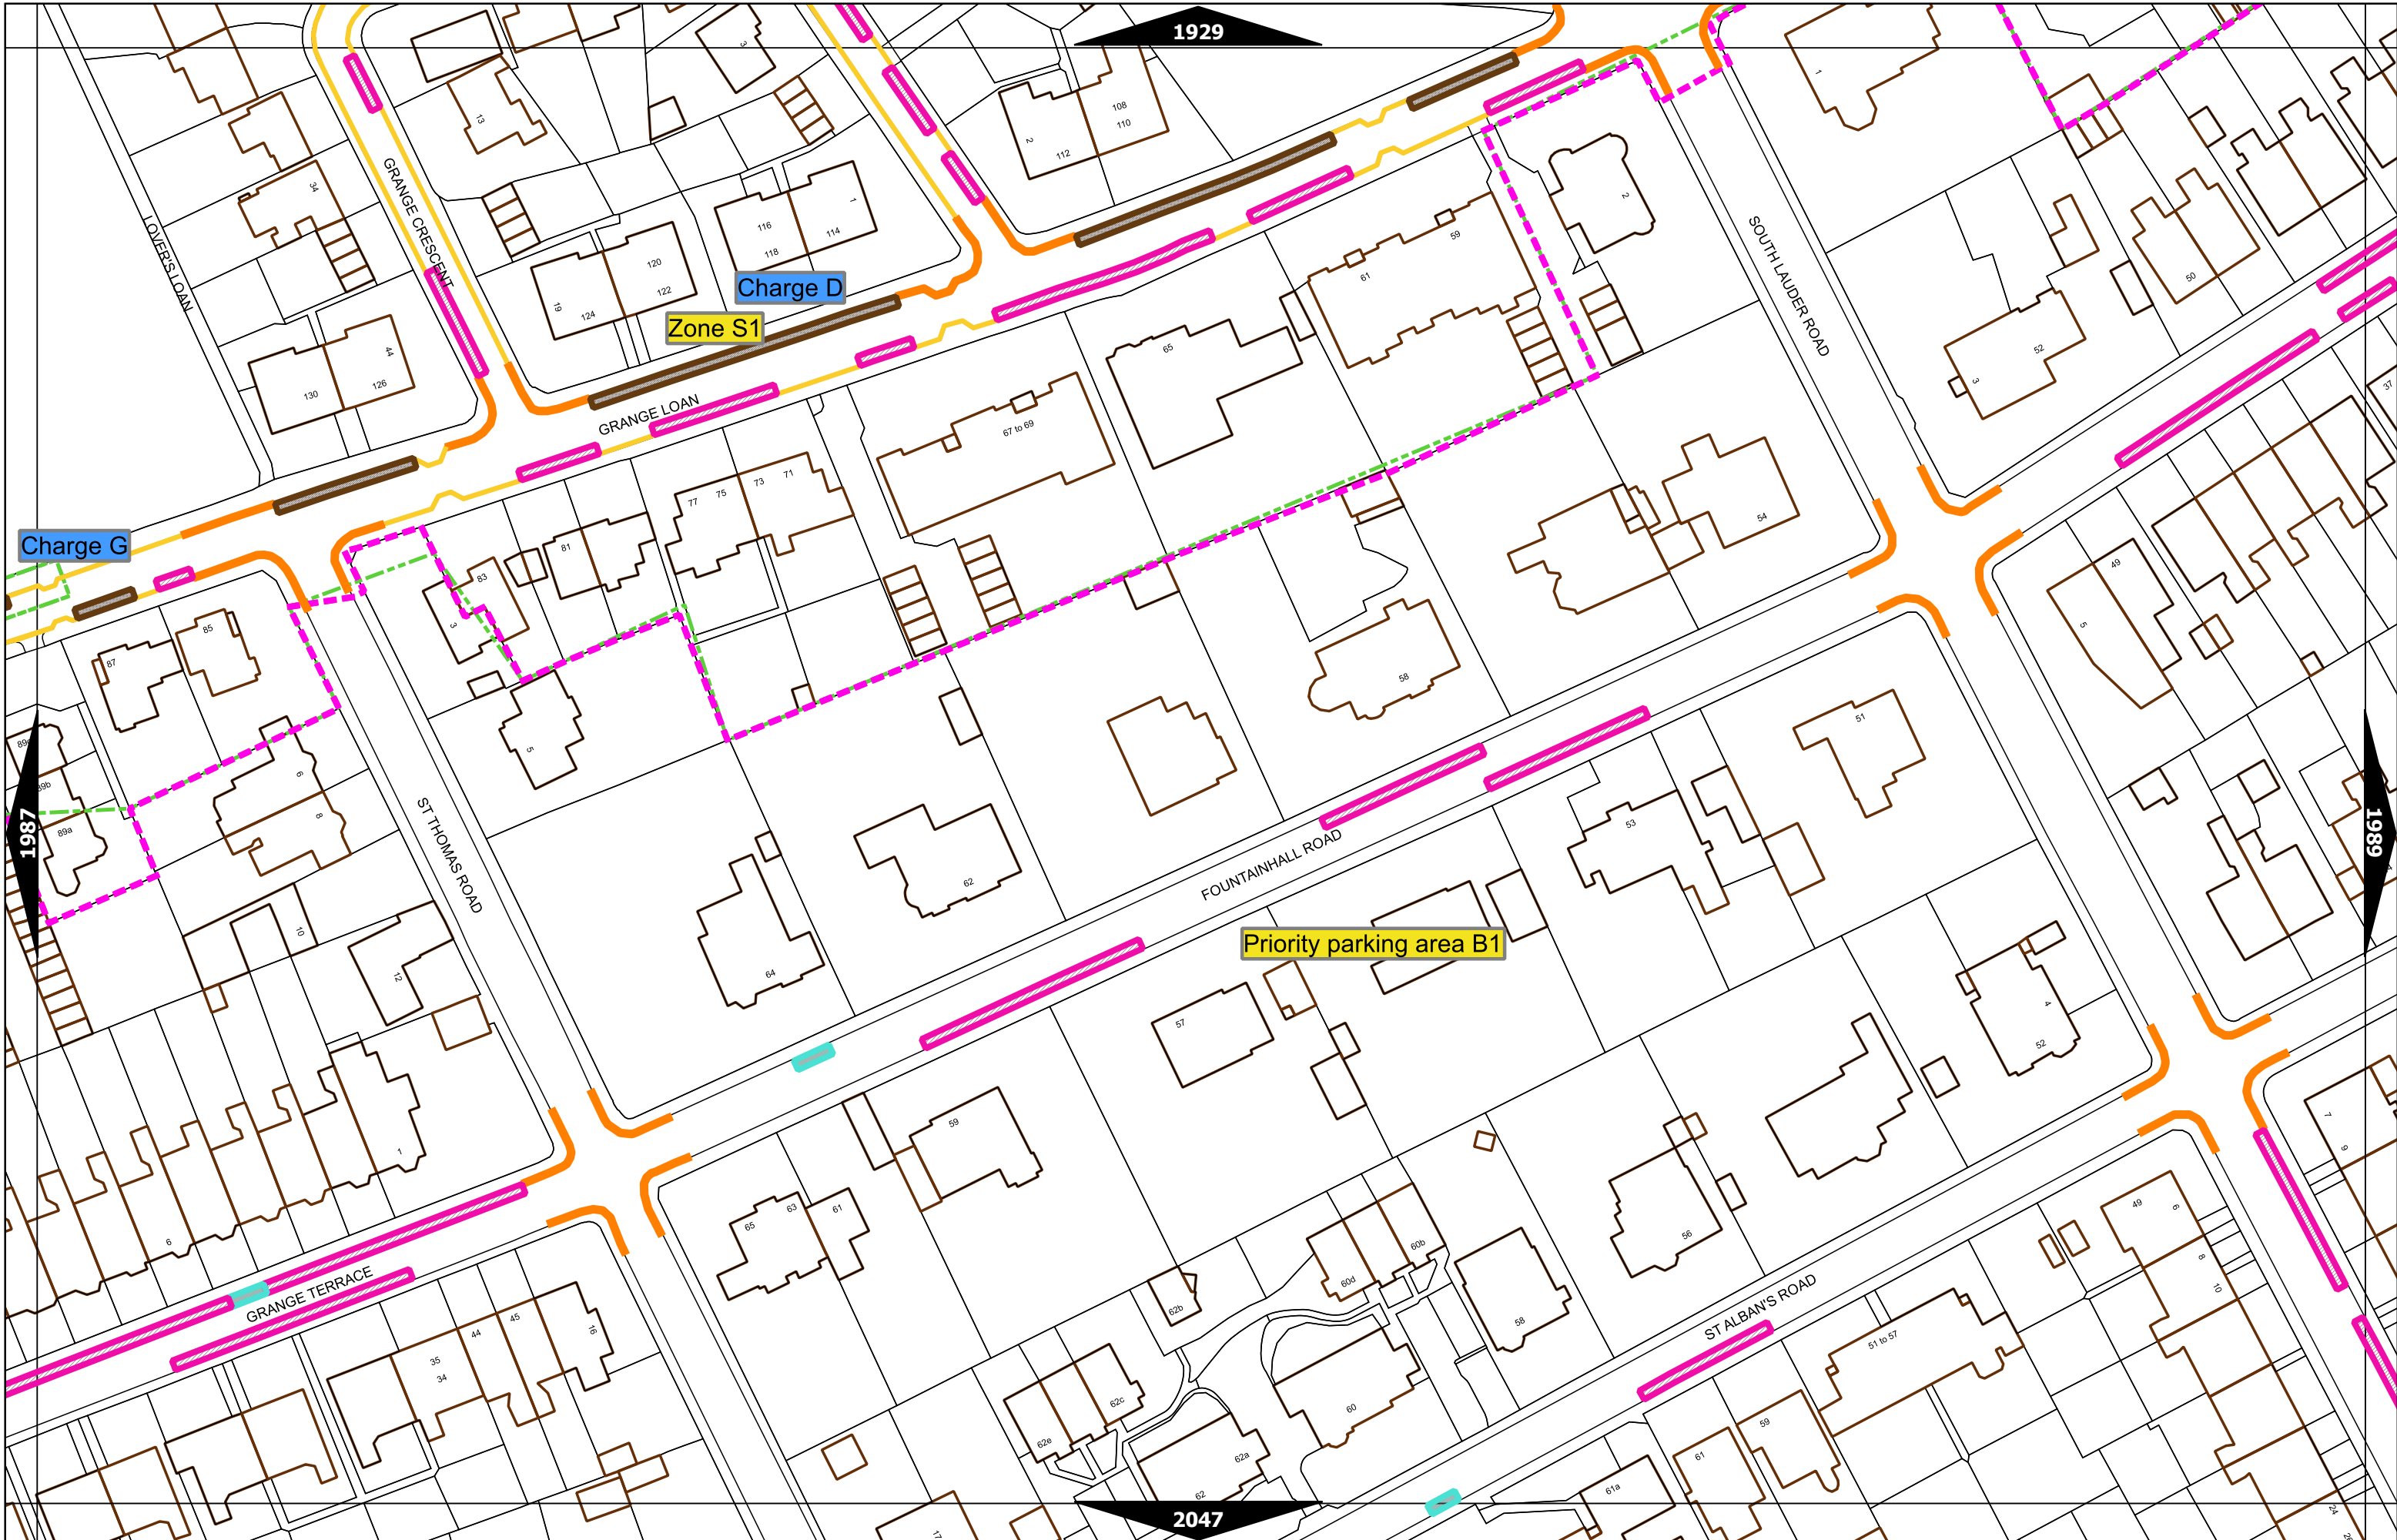

Scale at A3	1:1000
Effective Date	03-Jun-2024
Map Tile	1810
Revision	11
Status	CONFIRMED

Scale at A3	1:1000
Effective Date	03-Jun-2024
Map Tile	1869
Revision	7
Status	CONFIRMED

Scale at A3	1:1000
Effective Date	03-Jun-2024
Map Tile	1870
Revision	4
Status	CONFIRMED

Scale at A3	1:1000
Effective Date	03-Jun-2024
Map Tile	1928
Revision	4
Status	CONFIRMED

Scale at A3	1:1000
Effective Date	03-Jun-2024
Map Tile	1988
Revision	3
Status	CONFIRMED