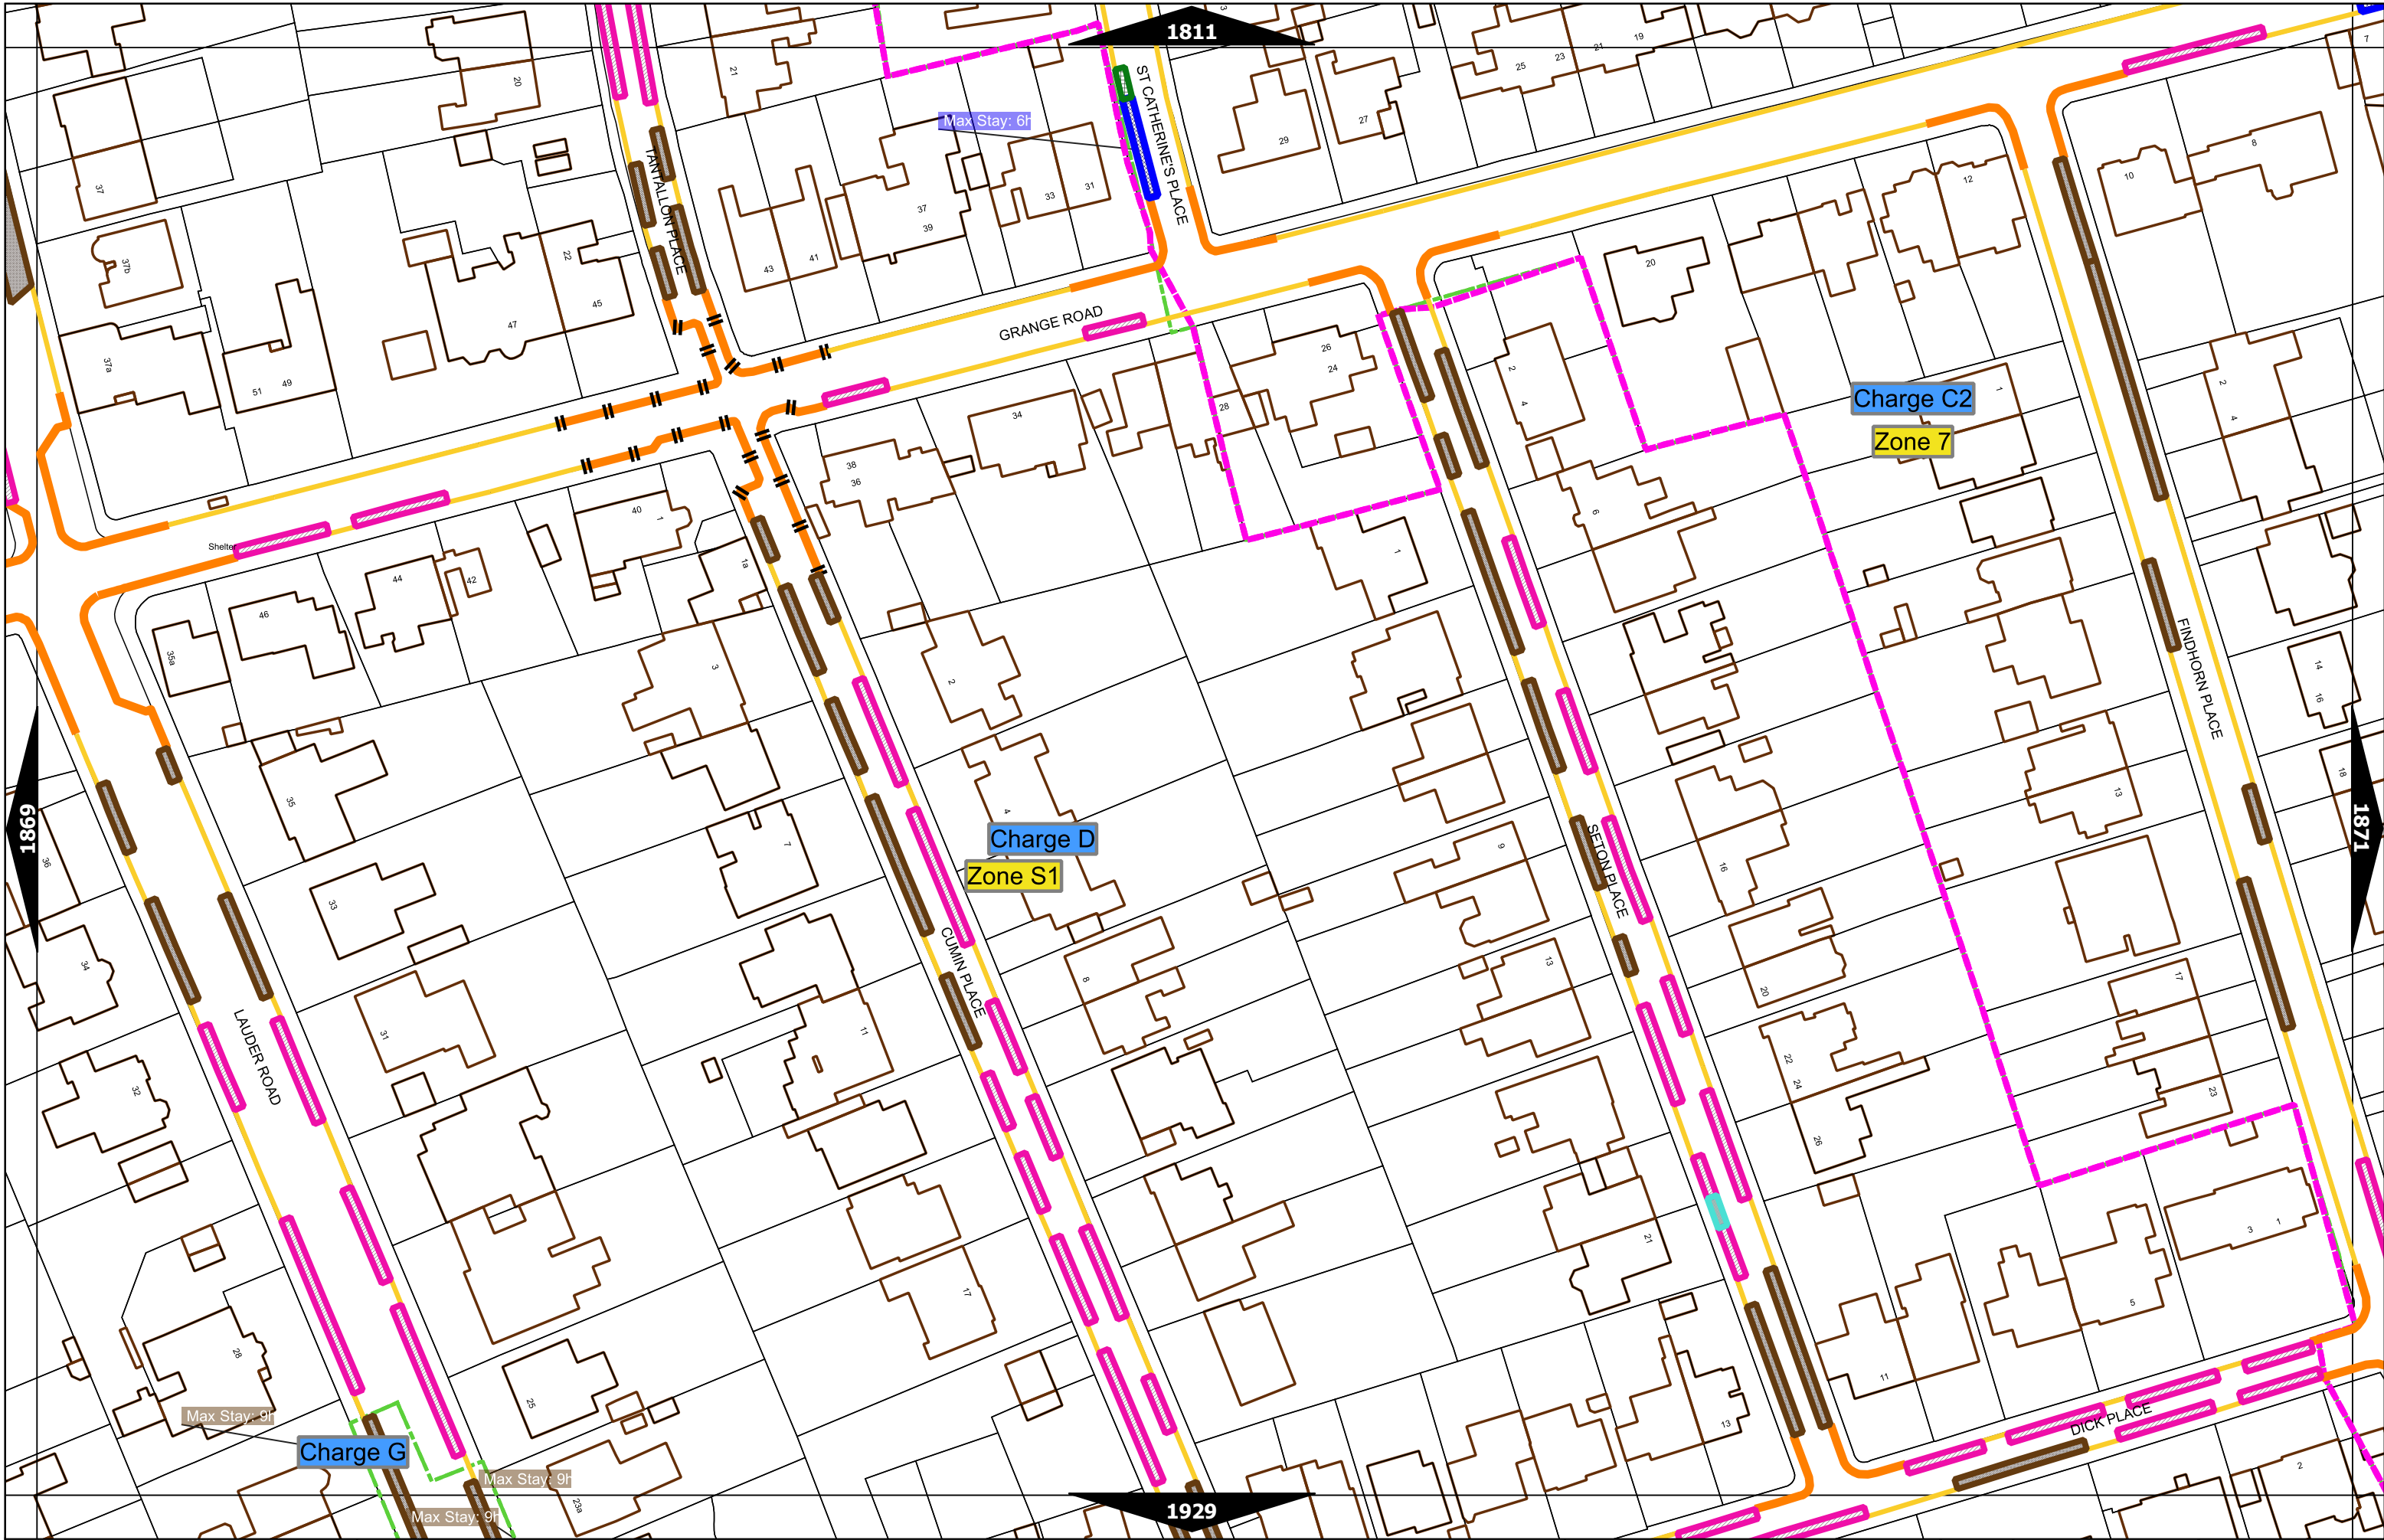

Scale at A3	1:1000
Effective Date	03-Jun-2024
Map Tile	1810
Revision	11
Status	CONFIRMED

Scale at A3	1:1000
Effective Date	03-Jun-2024
Map Tile	1869
Revision	7
Status	CONFIRMED

Scale at A3	1:1000
Effective Date	03-Jun-2024
Map Tile	1870
Revision	4
Status	CONFIRMED

Scale at A3	1:1000
Effective Date	03-Jun-2024
Map Tile	1928
Revision	4
Status	CONFIRMED

Scale at A3	1:1000
Effective Date	03-Jun-2024
Map Tile	1988
Revision	3
Status	CONFIRMED