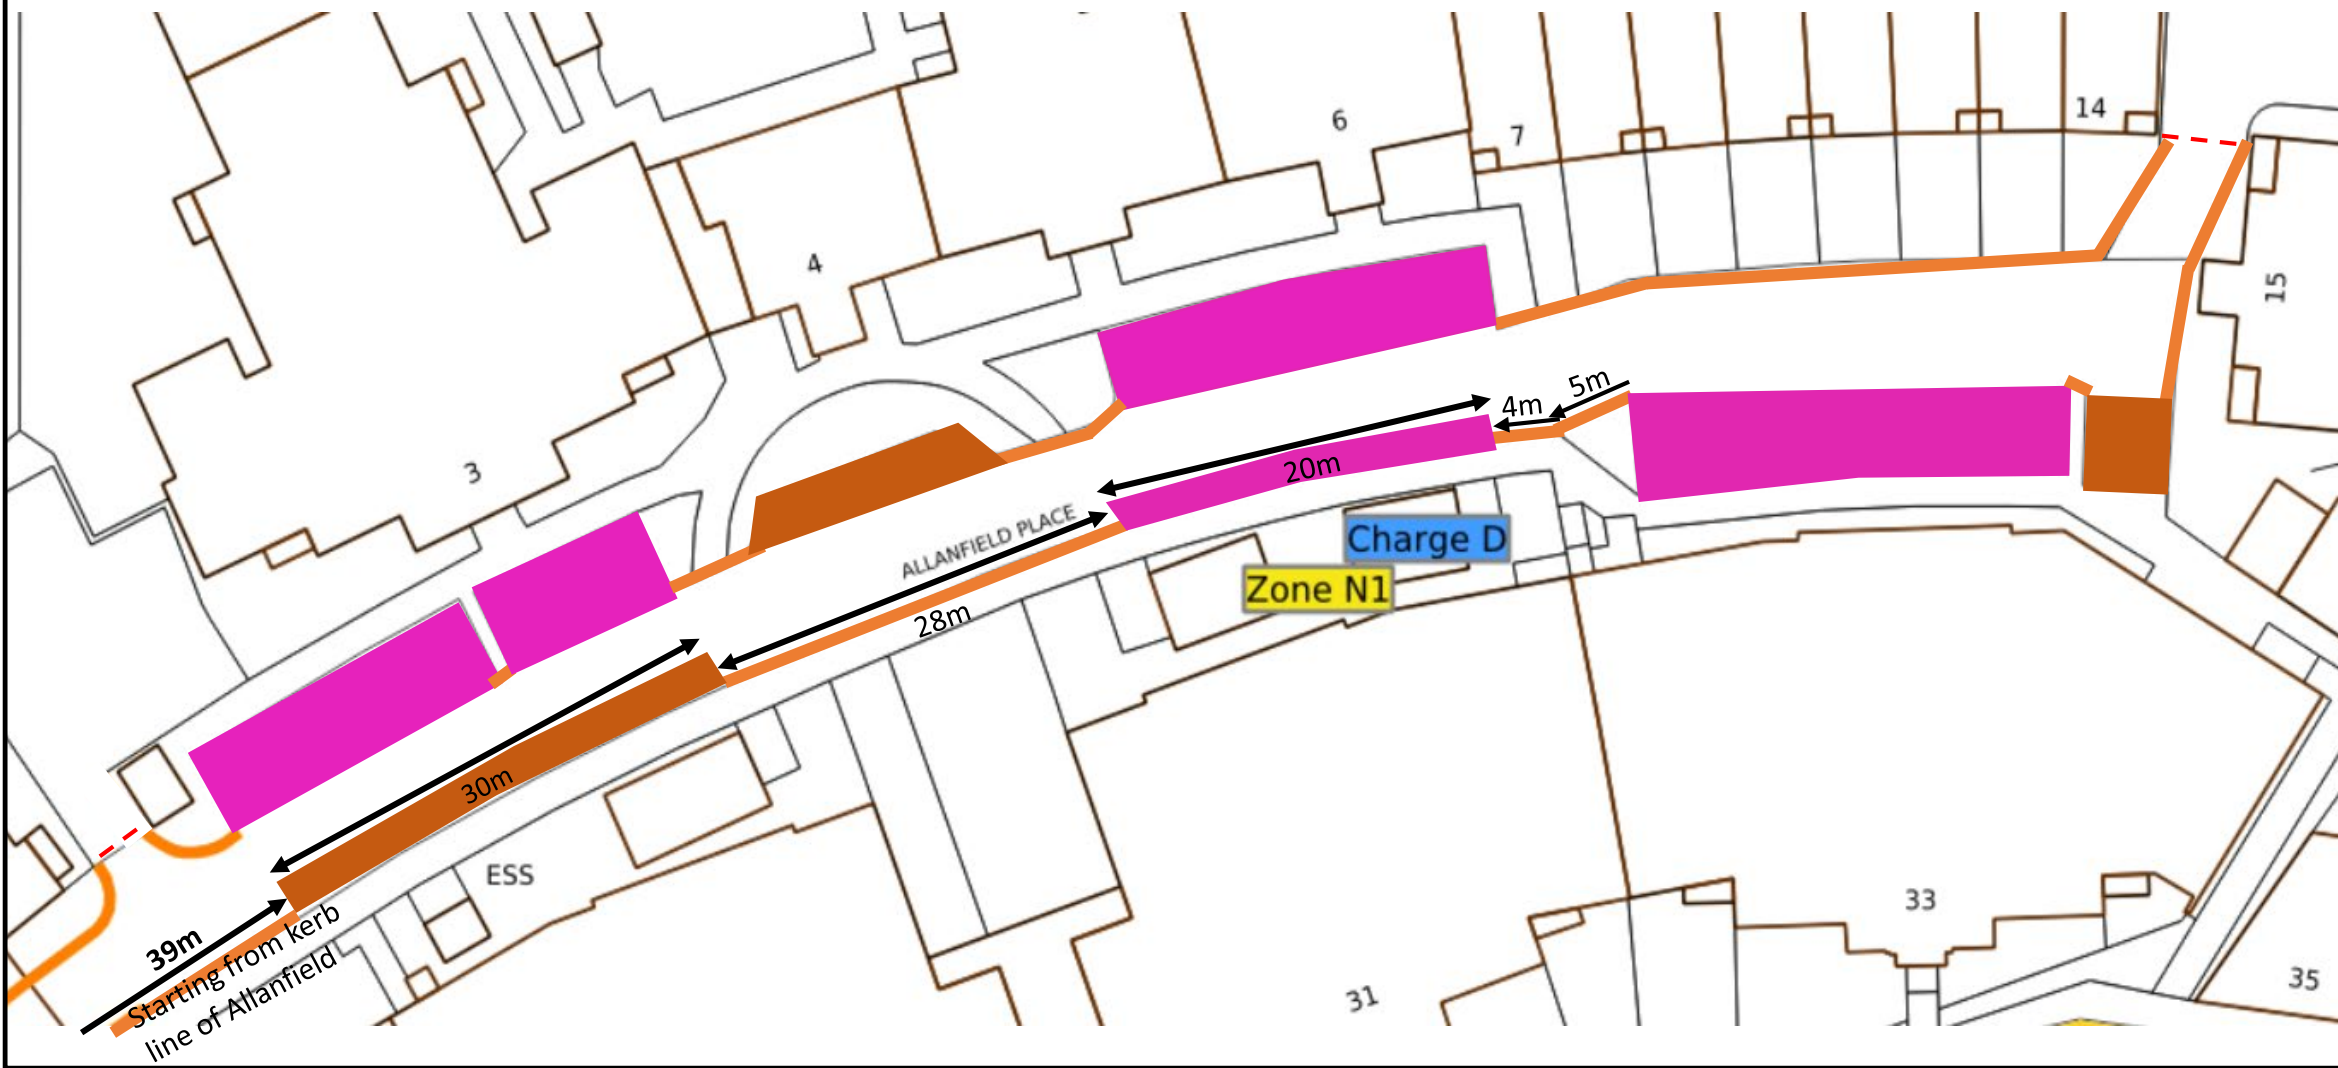

LOCATION: Allanfield

Drawing: CPZ Inclusion – Zone N1

Date: Jan 2022

Key –

Shared Use Parking Bay

Adopted Carriageway

Permit Holders Only Bay

Double Yellow Line

Adoption Boundary Line

Key –

Shared Use Parking Bay

Adopted Carriageway

Permit Holders Only Bay

Double Yellow Line

Adoption Boundary Line

Key –

Shared Use Parking Bay

Permit Holders Only Bay

Adoption Boundary Line

Adopted Carriageway

Double Yellow Line