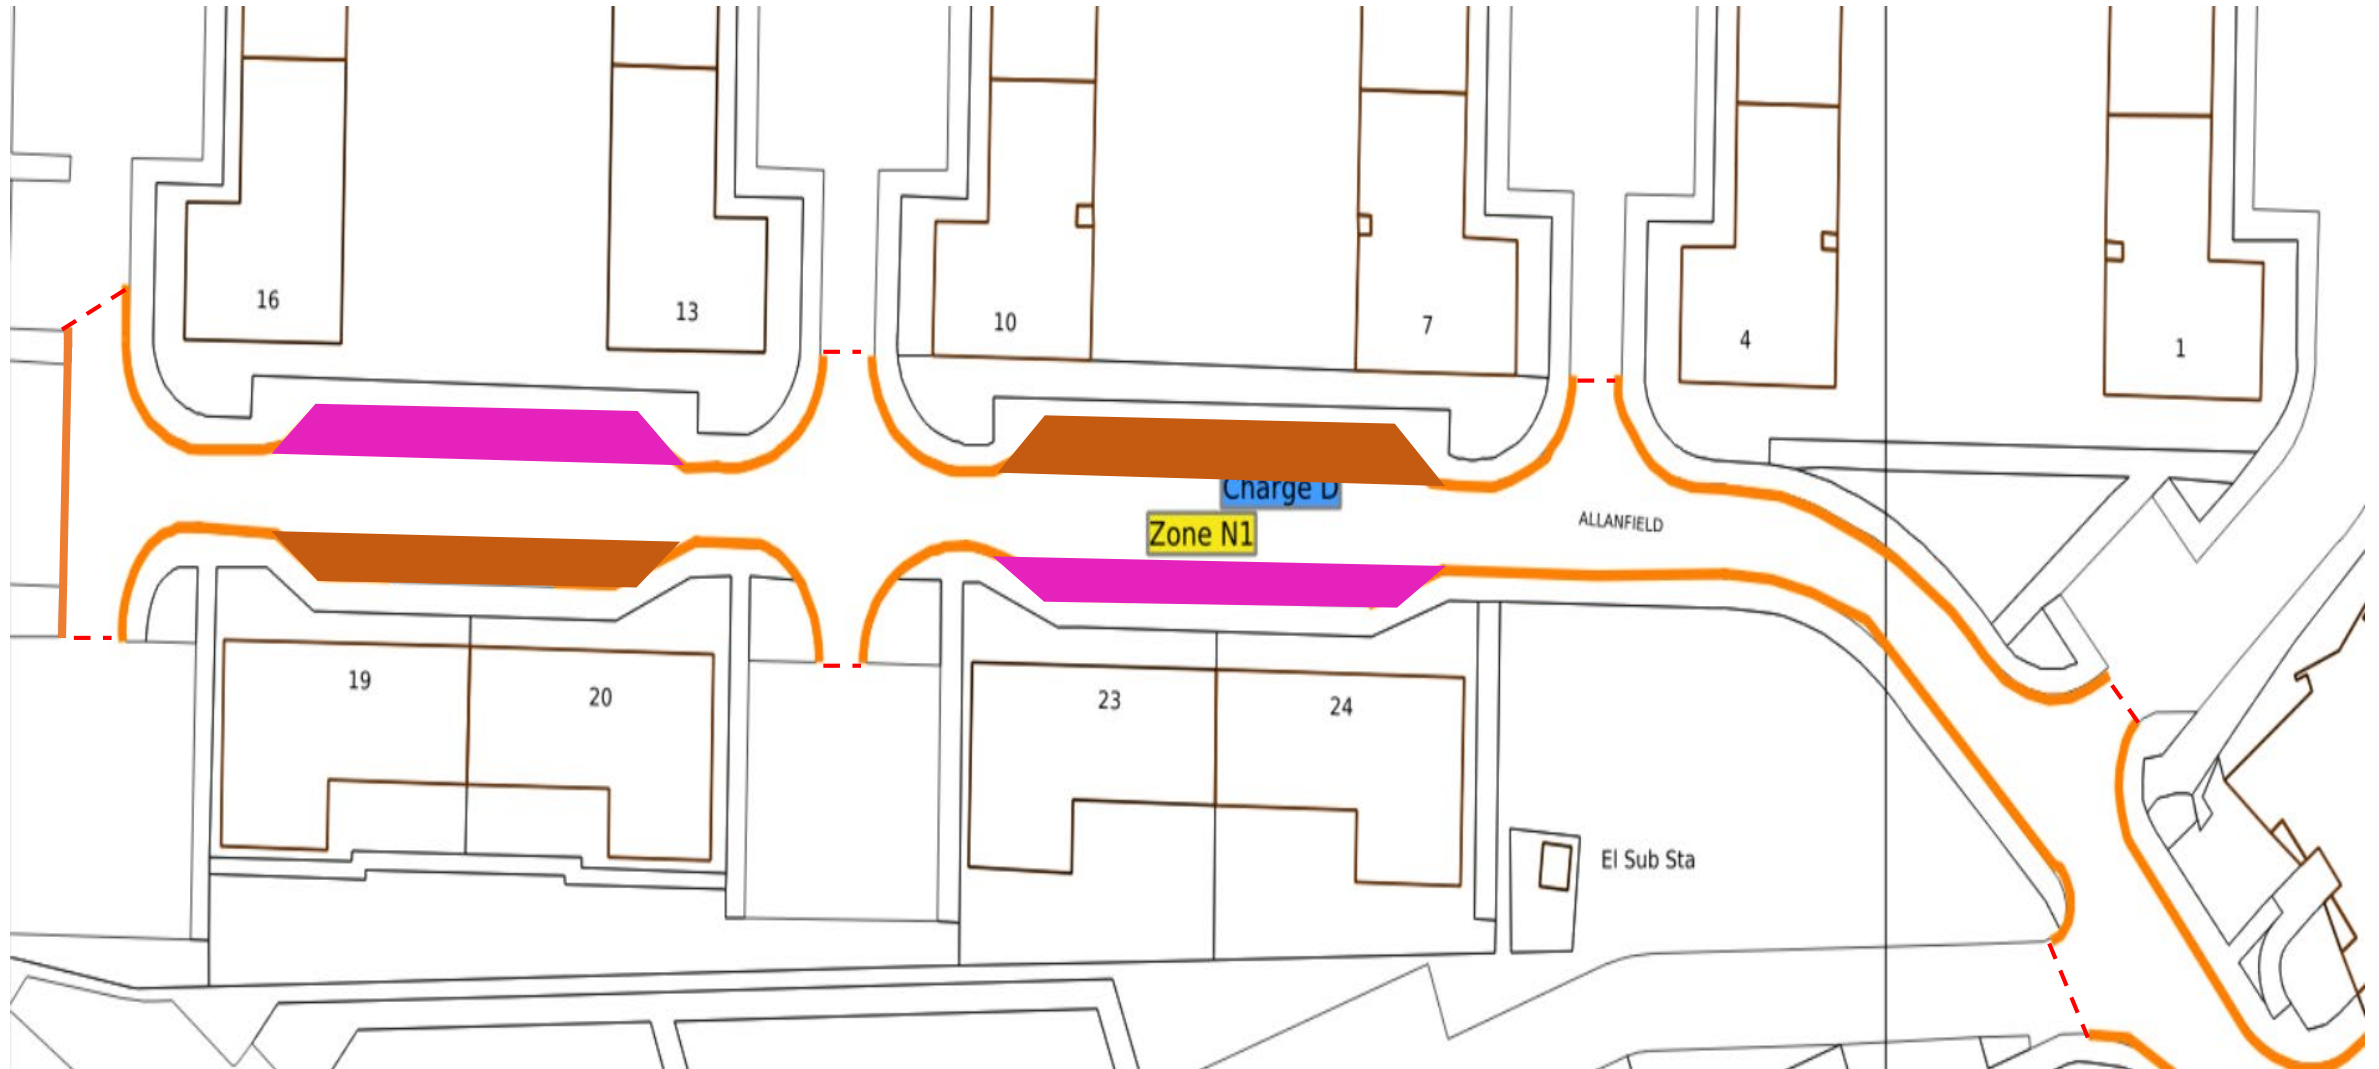

LOCATION: Allanfield

Drawing: CPZ Inclusion – Zone N1

Date: Jan 2022

Key –

Shared Use Parking Bay

Adopted Carriageway

Permit Holders Only Bay

Double Yellow Line

Adoption Boundary Line

Key –

Shared Use Parking Bay

Adopted Carriageway

Permit Holders Only Bay

Double Yellow Line

Adoption Boundary Line

Key –

Shared Use Parking Bay

Permit Holders Only Bay

Adoption Boundary Line

Adopted Carriageway

Double Yellow Line