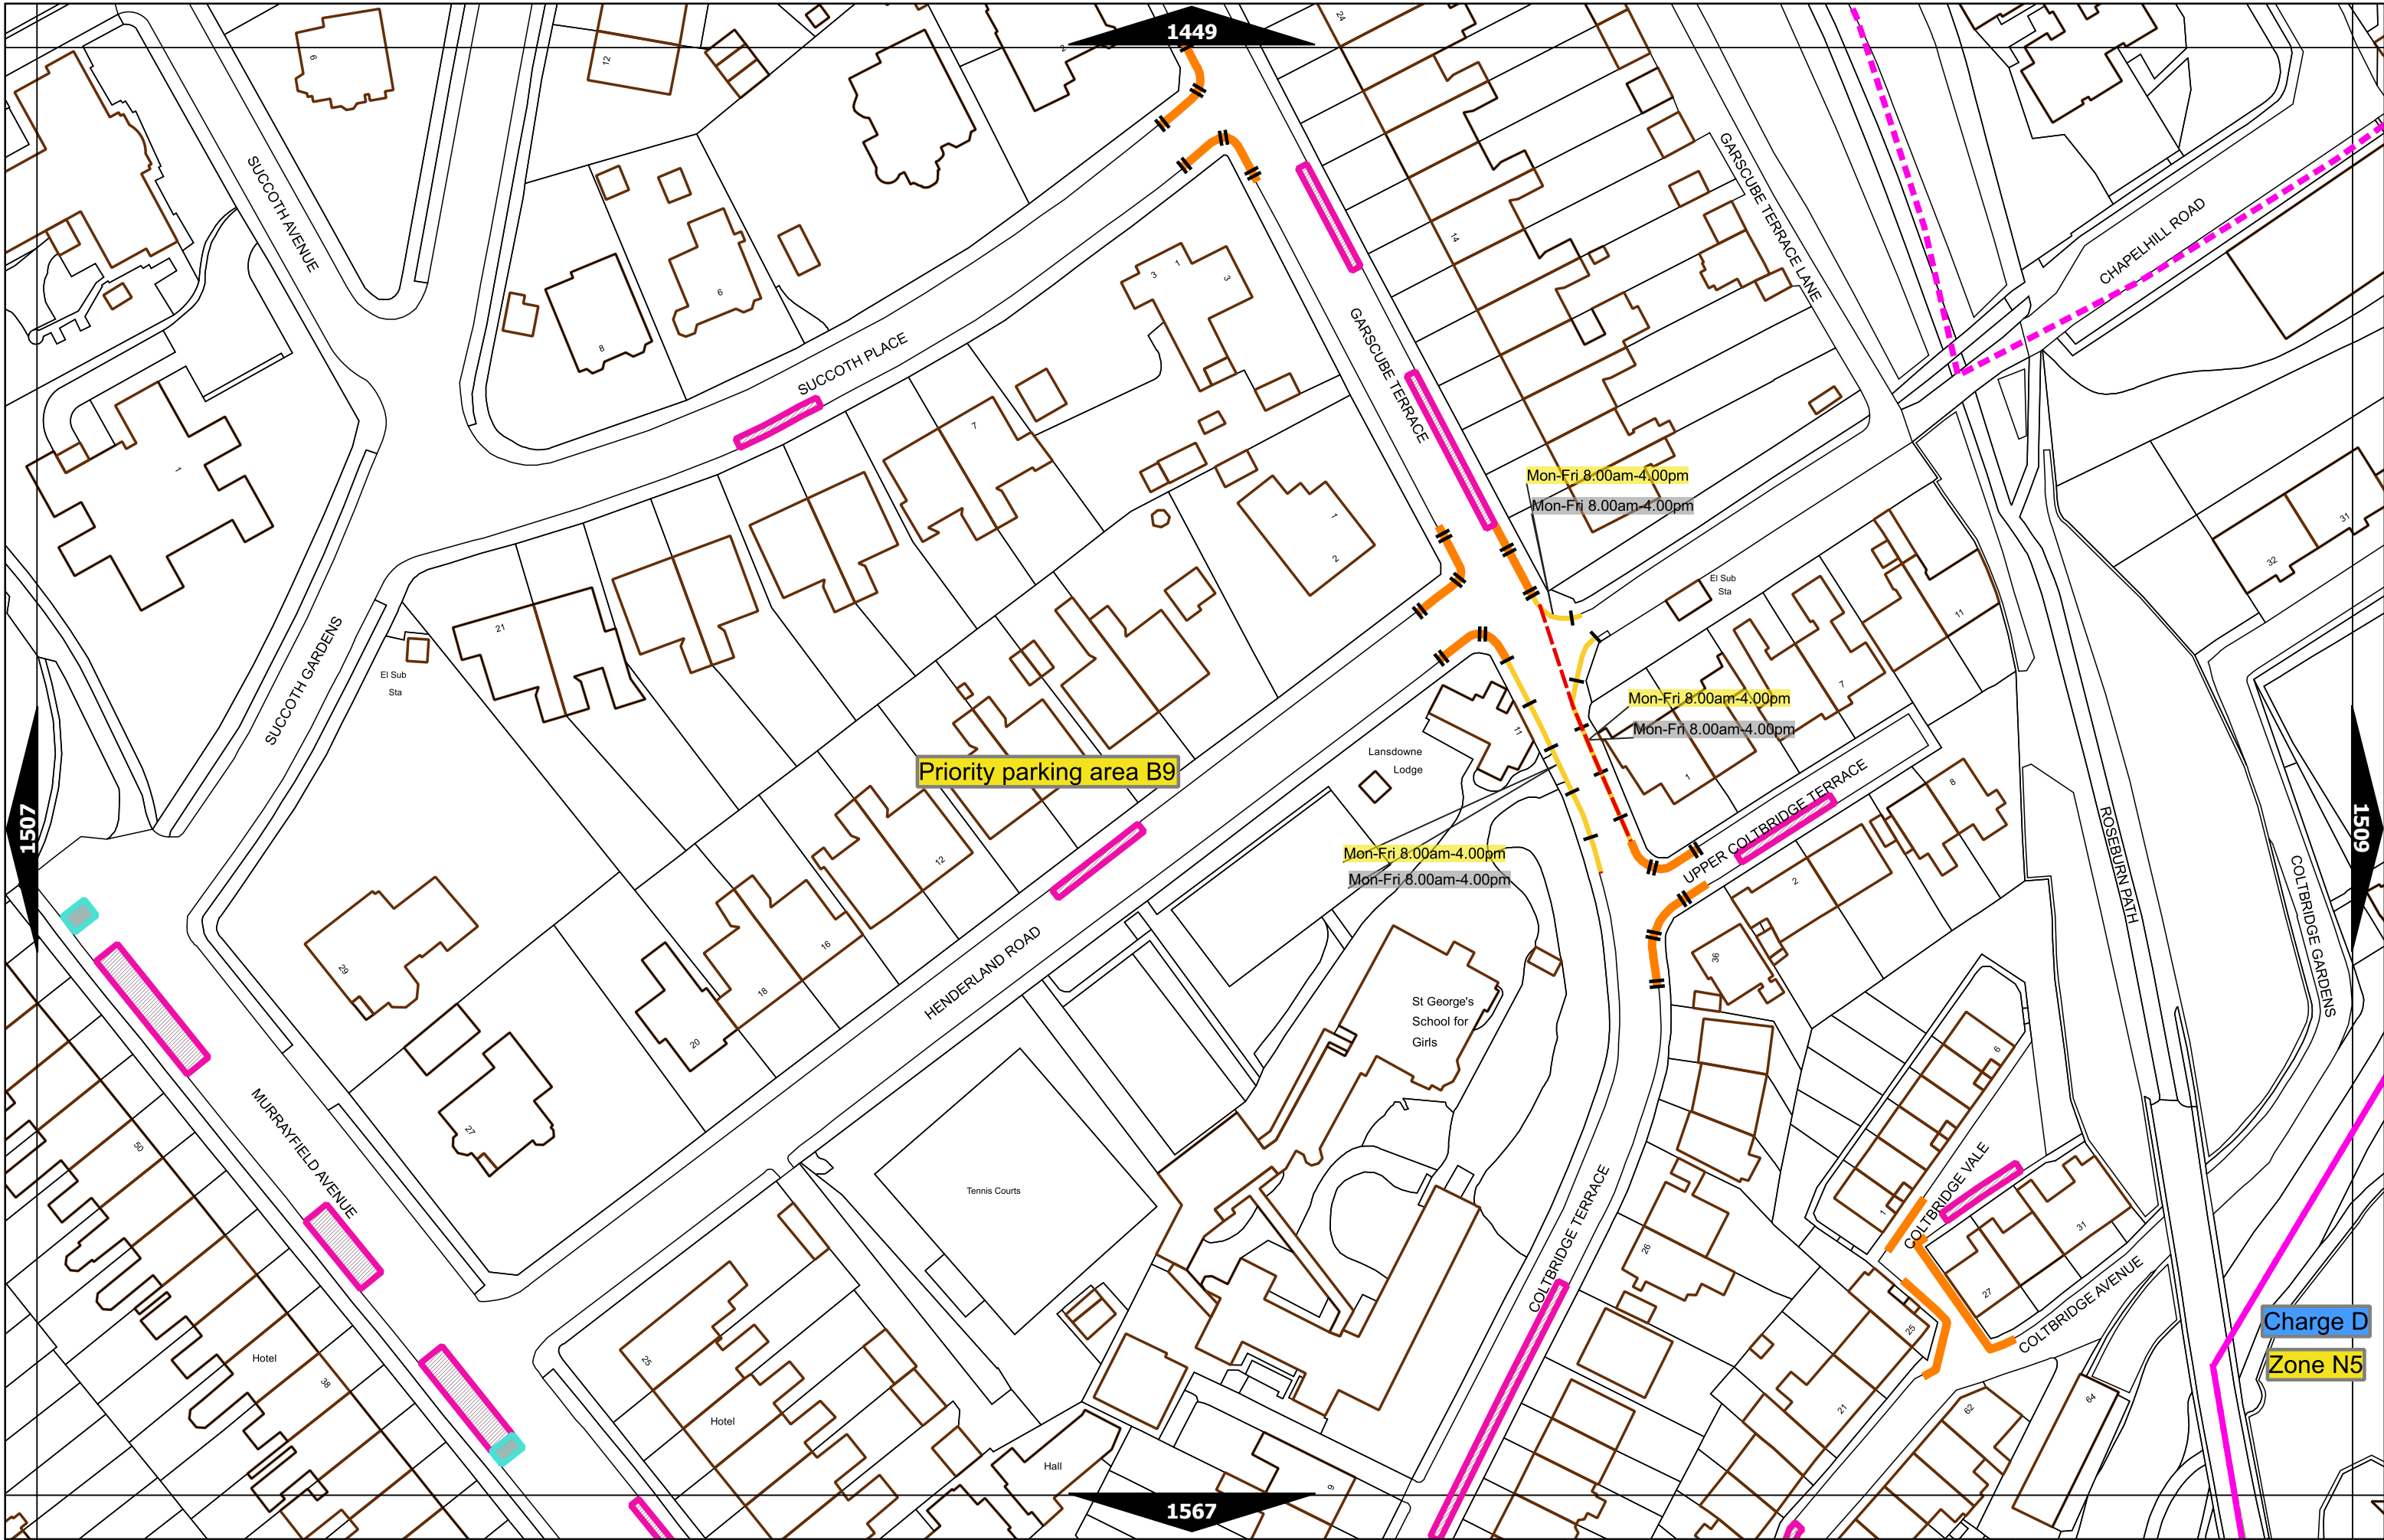

Scale at A3	1:1000
Effective Date	15-Nov-2021
Map Tile	1508
Revision	3
Status	CONFIRMED