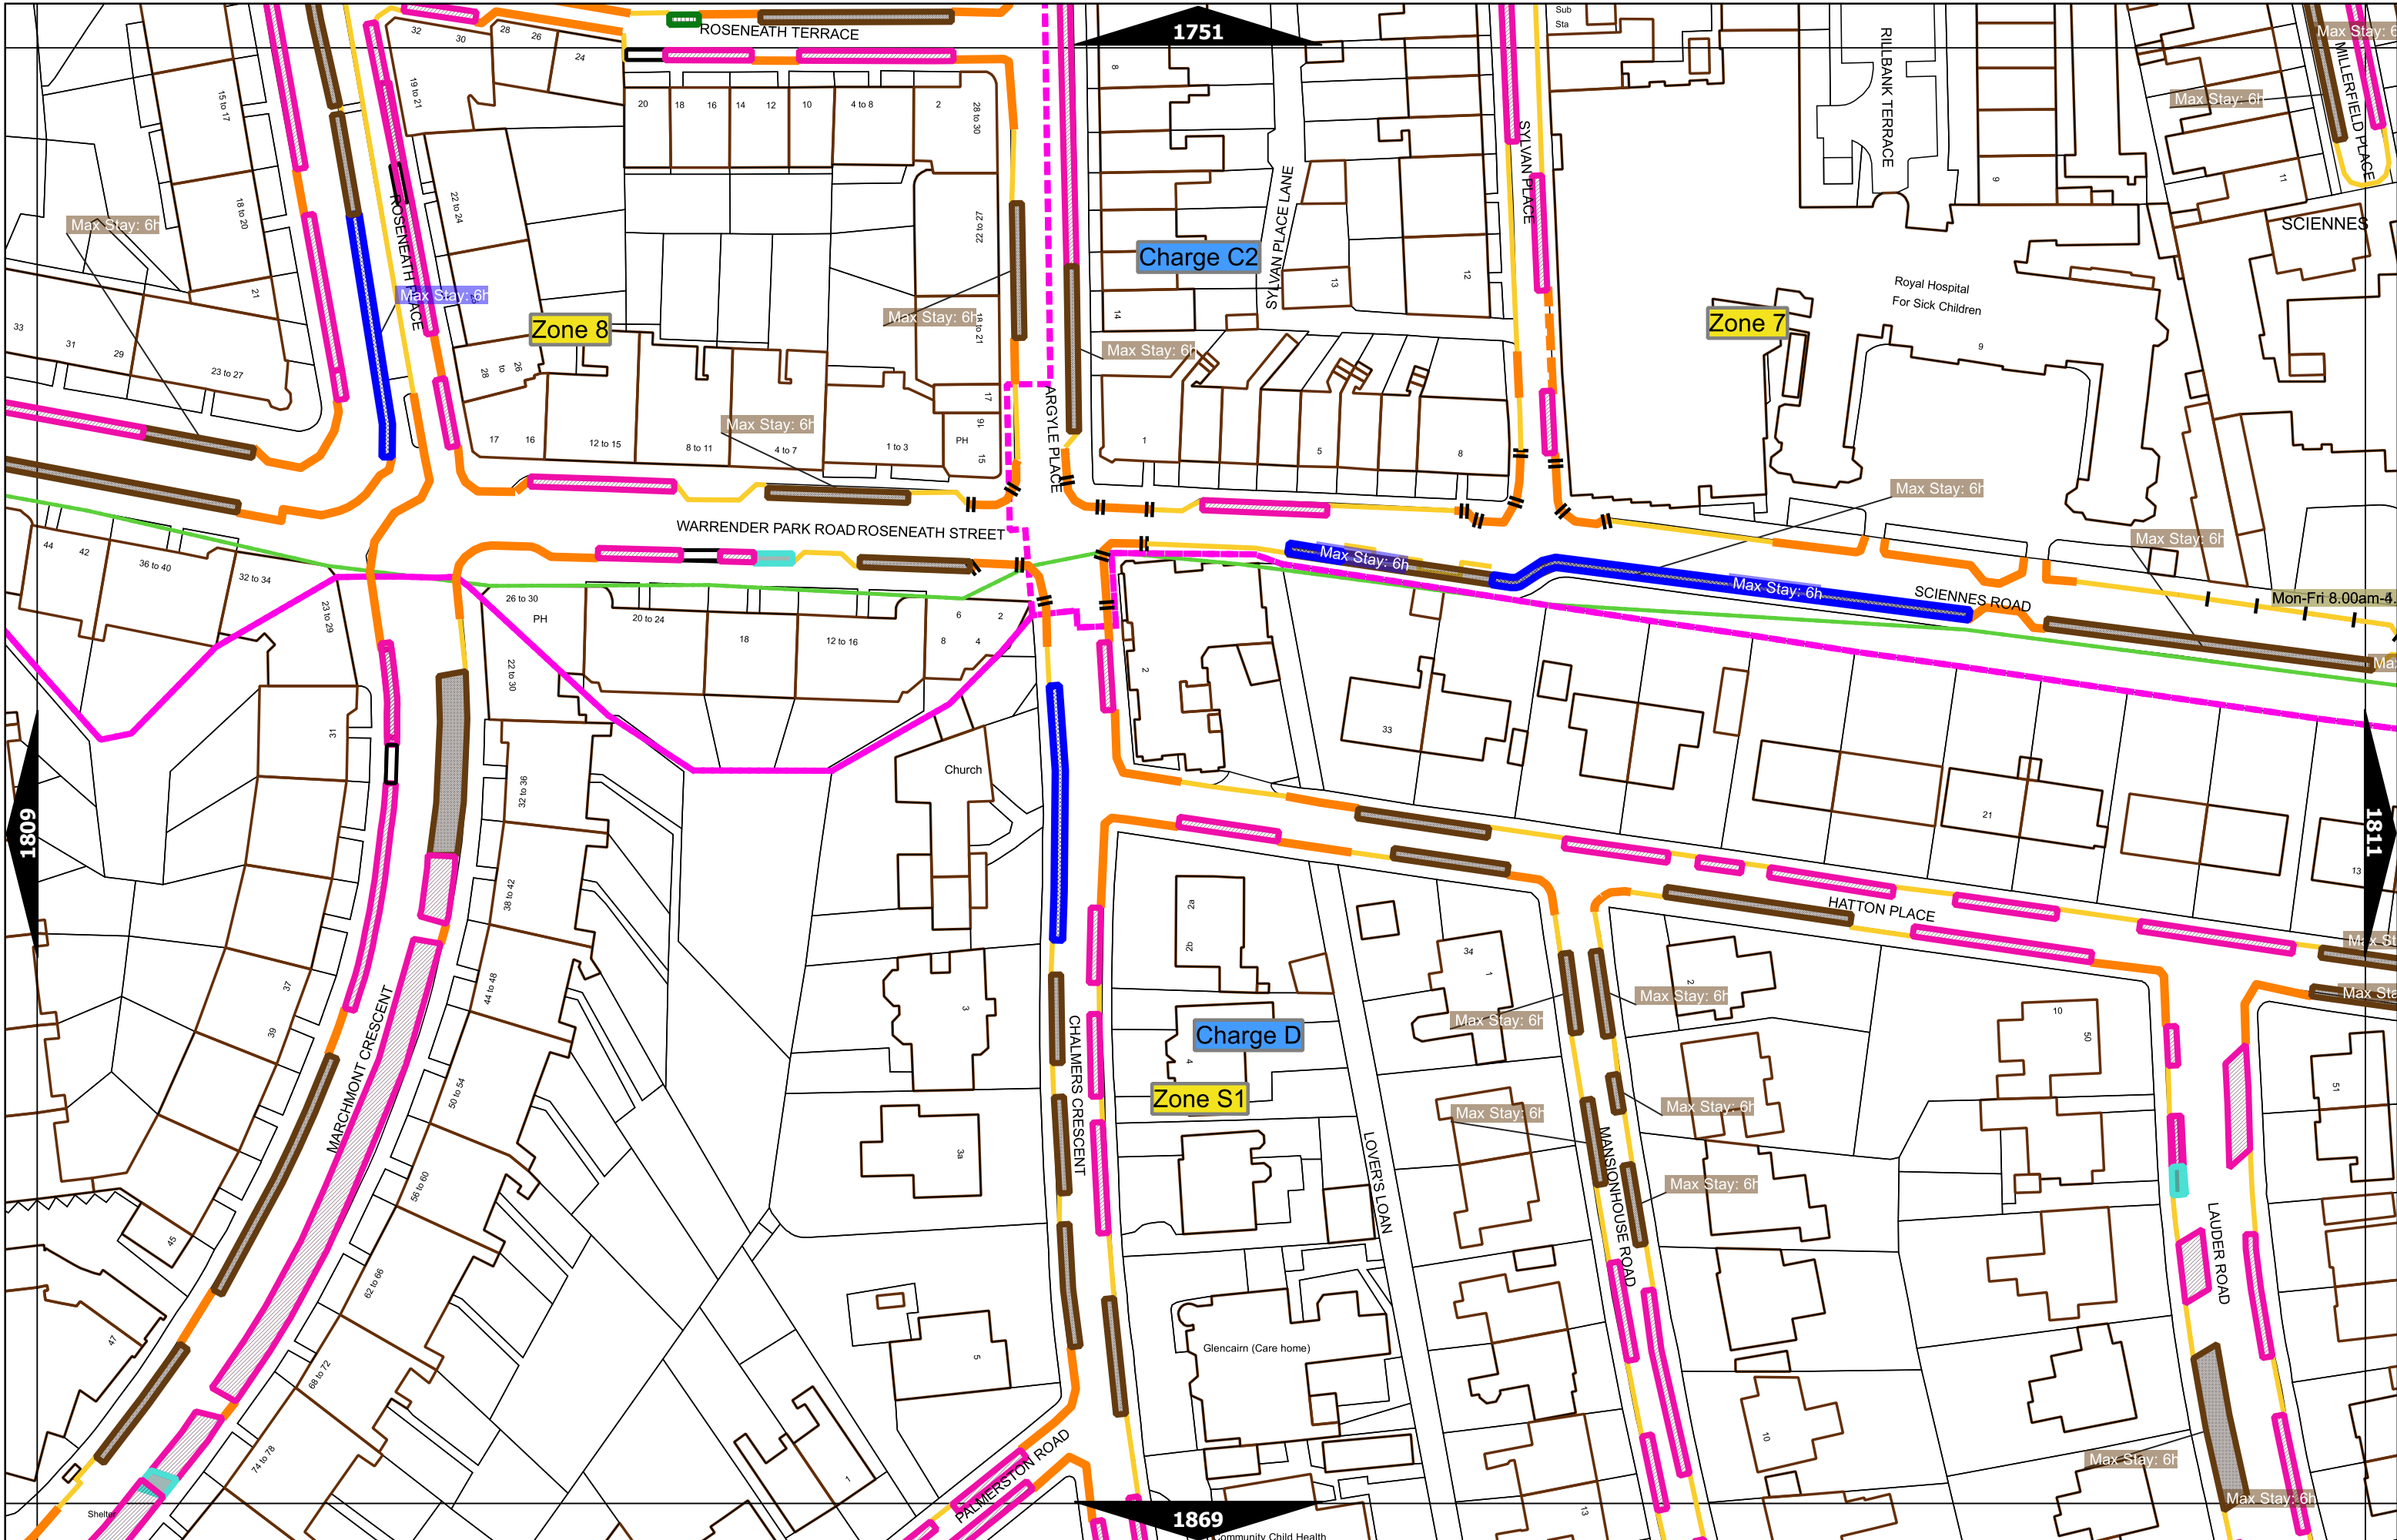

Note: This table indicated the typical maximum stay periods and any differences are labelled on the map tiles.

Scale at A3	1:1000
Effective Date	10-Jun-2024
Map Tile	683
Revision	5
Status	CONFIRMED

Scale at A3	1:1000
Effective Date	17-May-2021
Map Tile	689
Revision	6
Status	CONFIRMED

Scale at A3	1:1000
Effective Date	03-Jun-2024
Map Tile	748
Revision	4
Status	CONFIRMED

Scale at A3	1:1000
Effective Date	20-Sep-2021
Map Tile	1146
Revision	3
Status	CONFIRMED

Scale at A3	1:1000
Effective Date	03-Jun-2024
Map Tile	1322
Revision	2
Status	CONFIRMED

Scale at A3	1:1000
Effective Date	05-Apr-2021
Map Tile	1393
Revision	3
Status	CONFIRMED

Scale at A3	1:1000
Effective Date	15-Nov-2021
Map Tile	1508
Revision	3
Status	CONFIRMED

Scale at A3	1:1000
Effective Date	07-Oct-2019
Map Tile	1588
Revision	2
Status	CONFIRMED