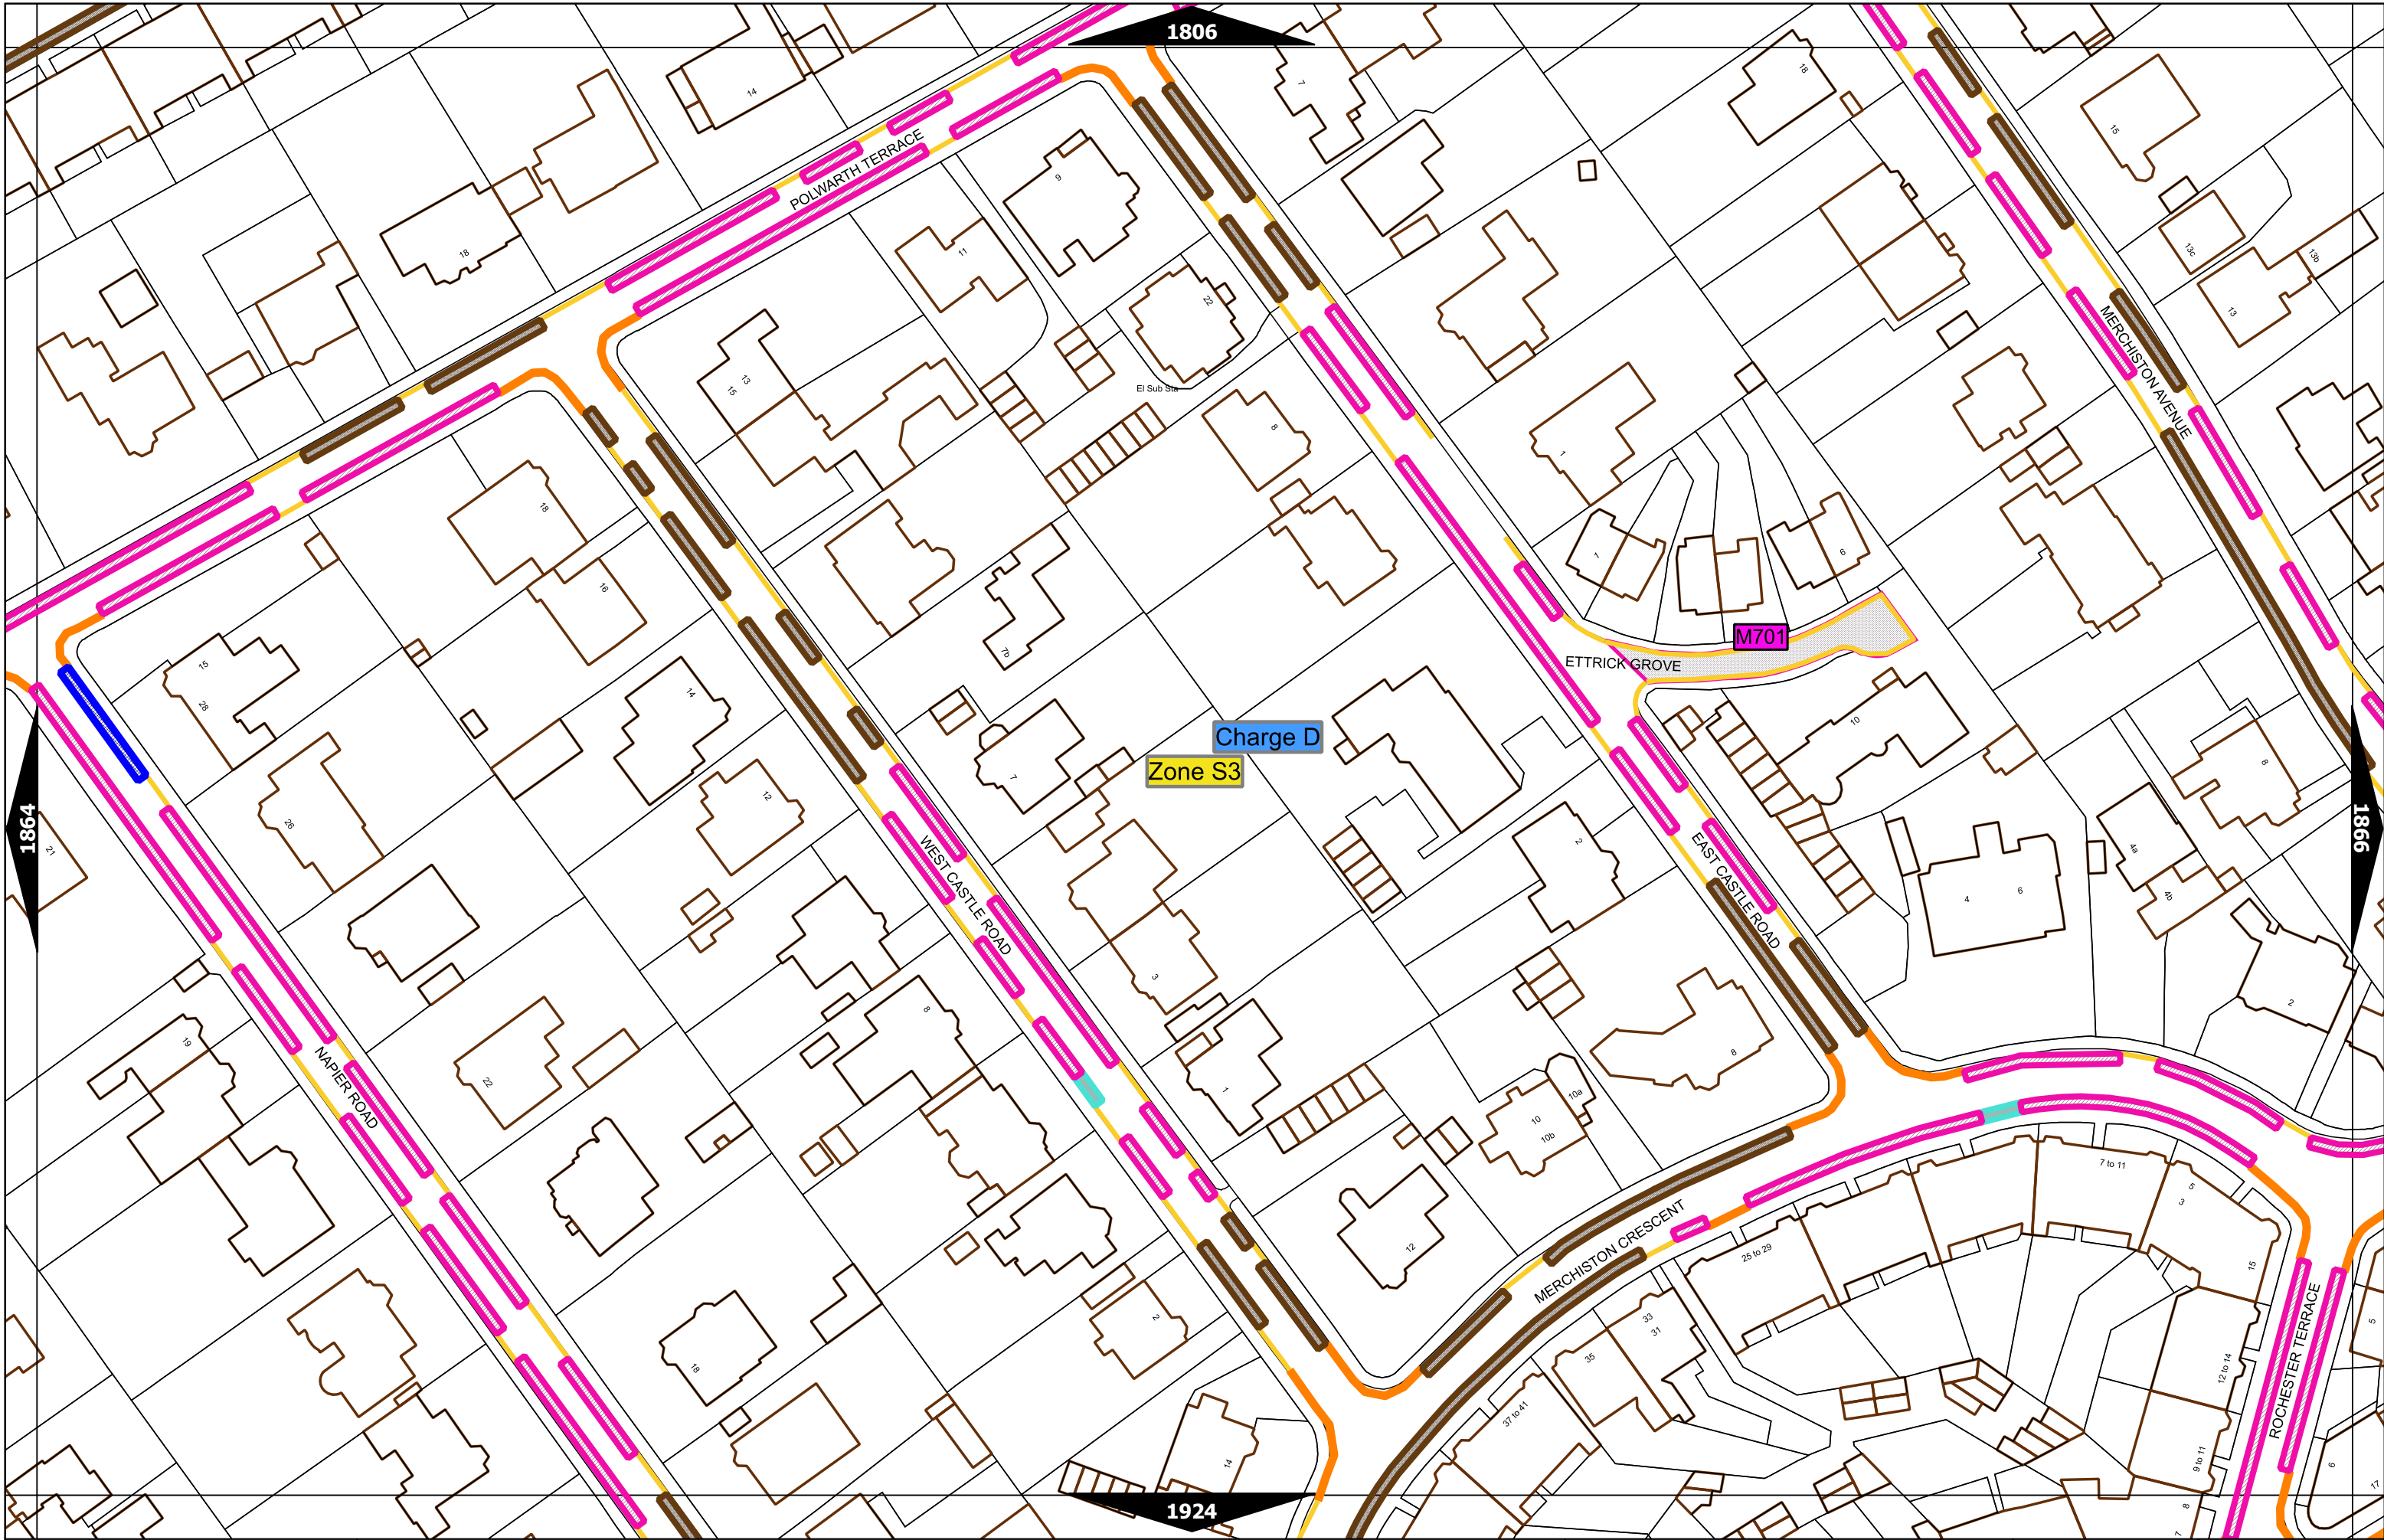

Scale at A3	1:1000
Effective Date	05-Apr-2021
Map Tile	1393
Revision	3
Status	CONFIRMED

Scale at A3	1:1000
Effective Date	15-Nov-2021
Map Tile	1508
Revision	3
Status	CONFIRMED

Scale at A3	1:1000
Effective Date	07-Oct-2019
Map Tile	1588
Revision	2
Status	CONFIRMED

Scale at A3	1:1000
Effective Date	03-Jun-2024
Map Tile	1810
Revision	11
Status	CONFIRMED

Scale at A3	1:1000
Effective Date	25-Sep-2023
Map Tile	1865
Revision	3
Status	CONFIRMED

Scale at A3	1:1000
Effective Date	10-Jun-2024
Map Tile	2153
Revision	4
Status	CONFIRMED