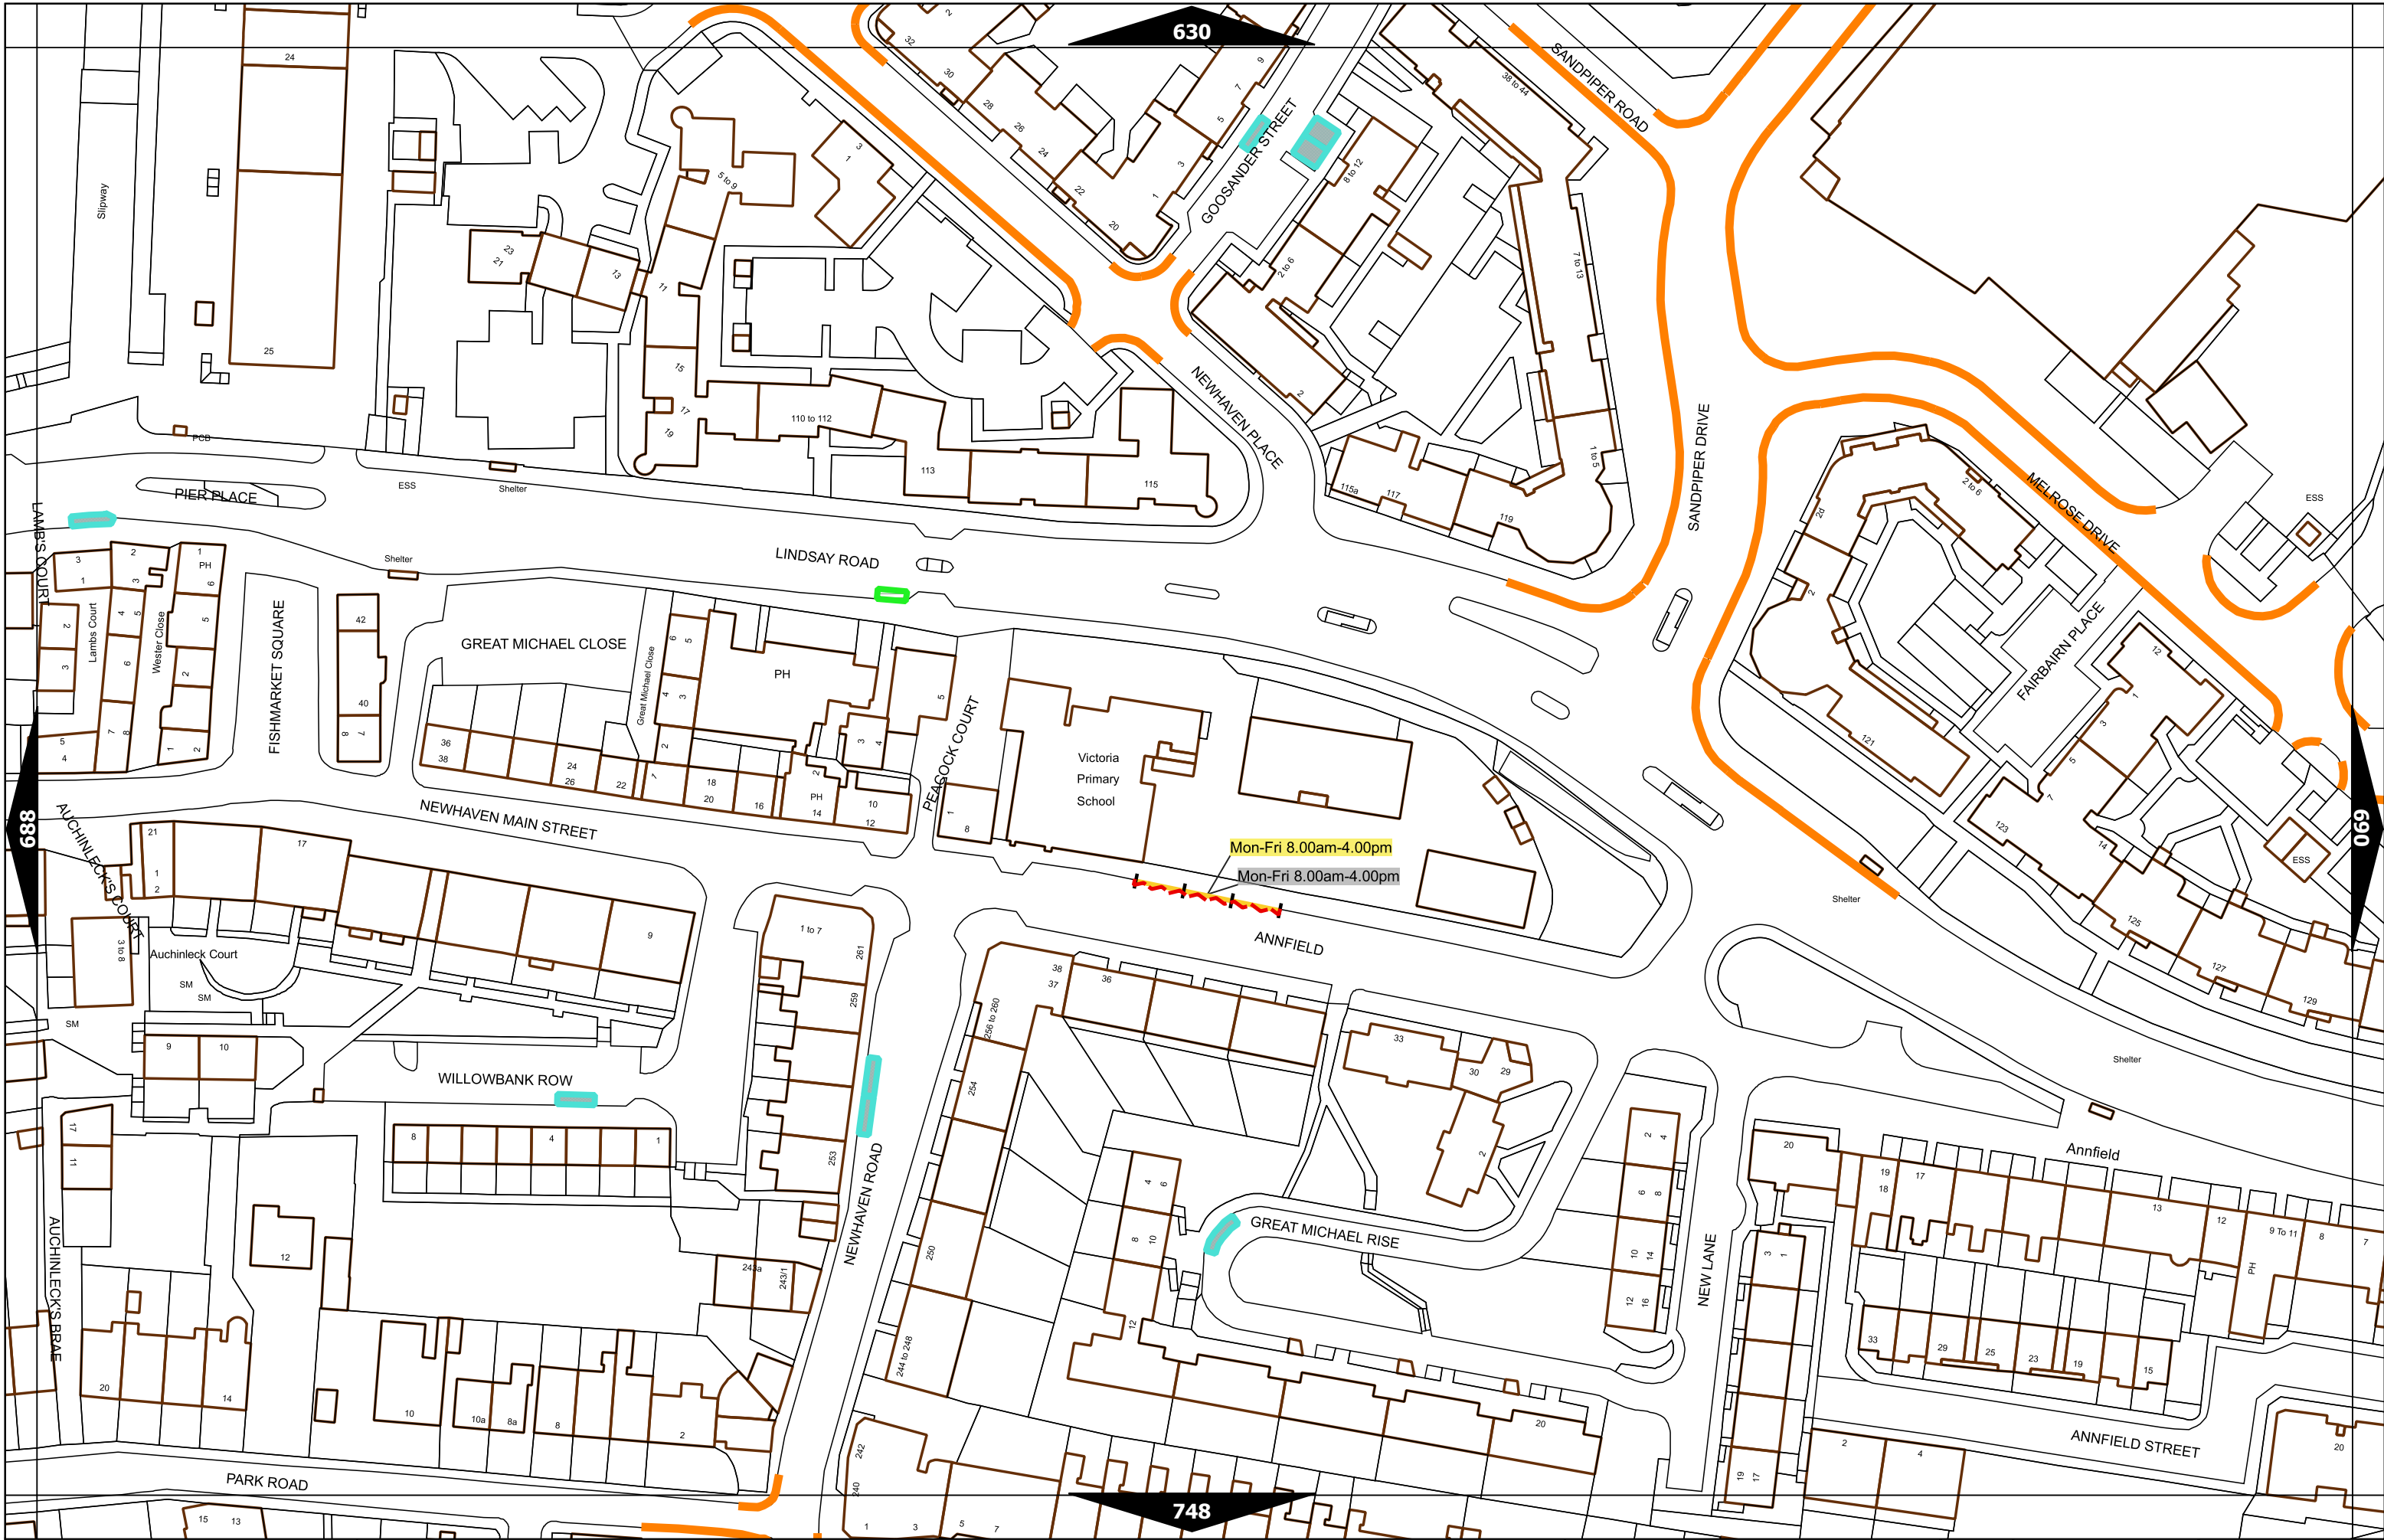

Scale at A3	1:1000
Effective Date	17-May-2021
Map Tile	689
Revision	6
Status	CONFIRMED