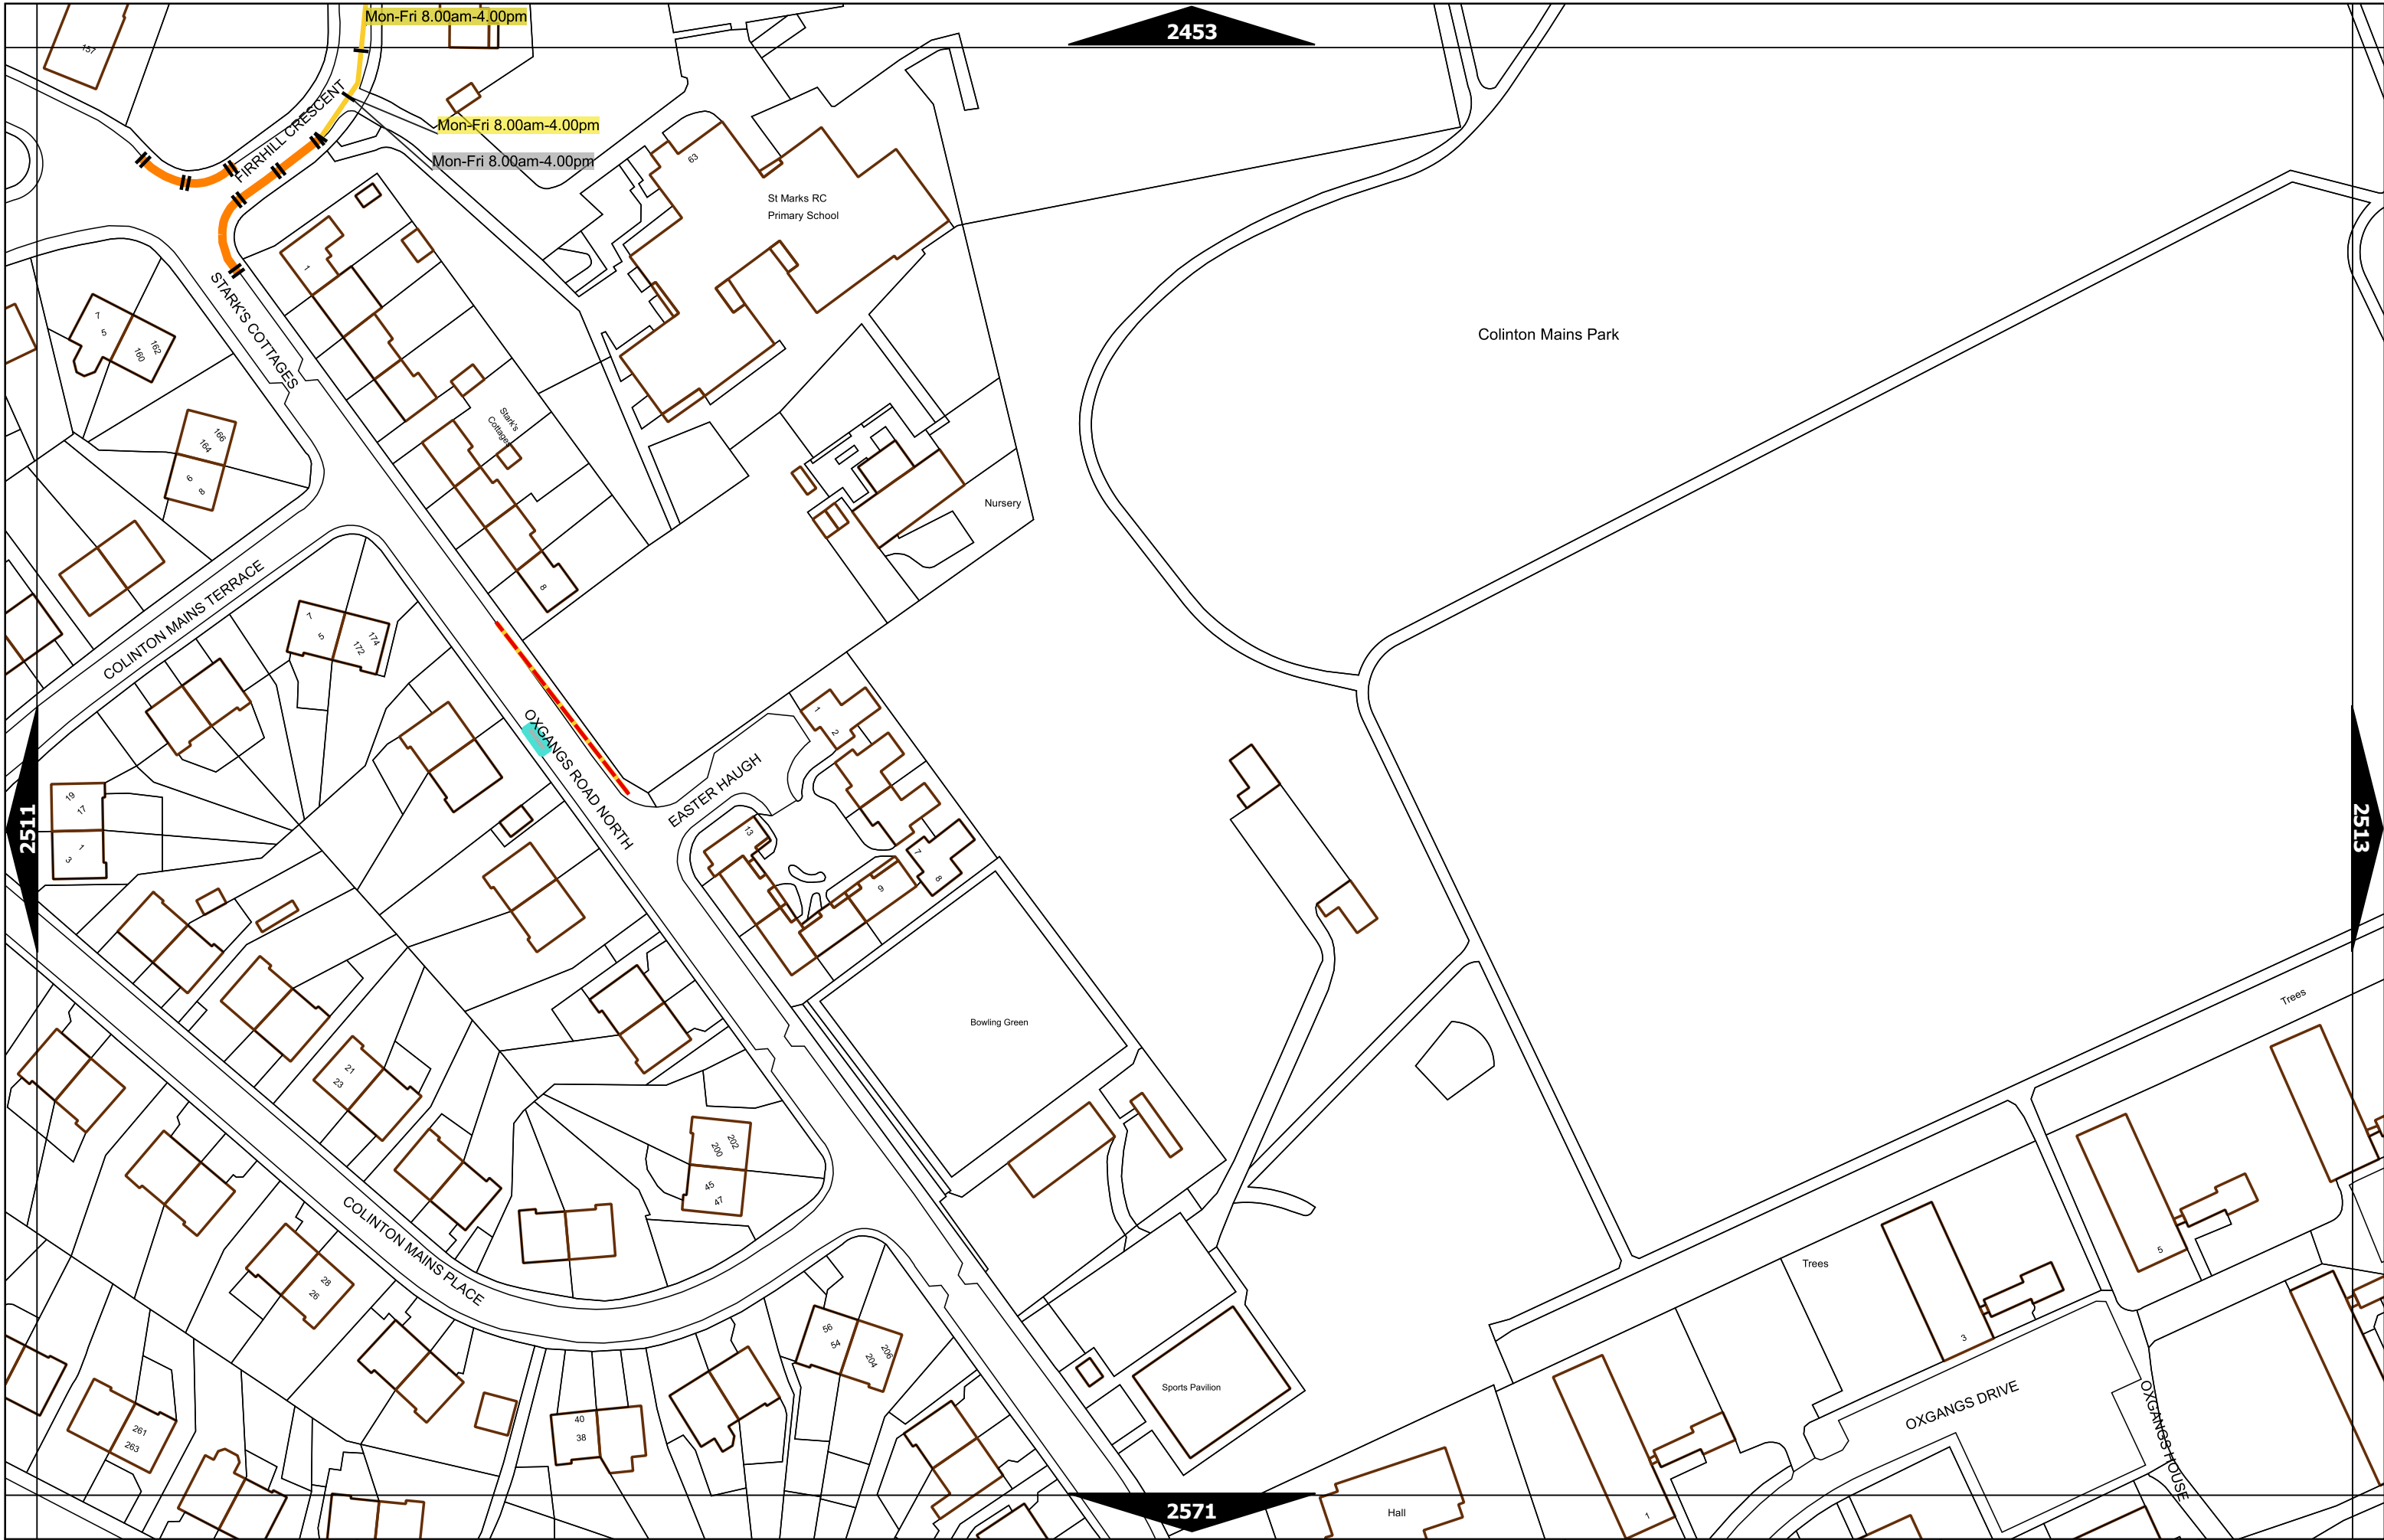

Scale at A3	1:1000
Effective Date	01-Oct-2019
Map Tile	2512
Revision	2
Status	CONFIRMED