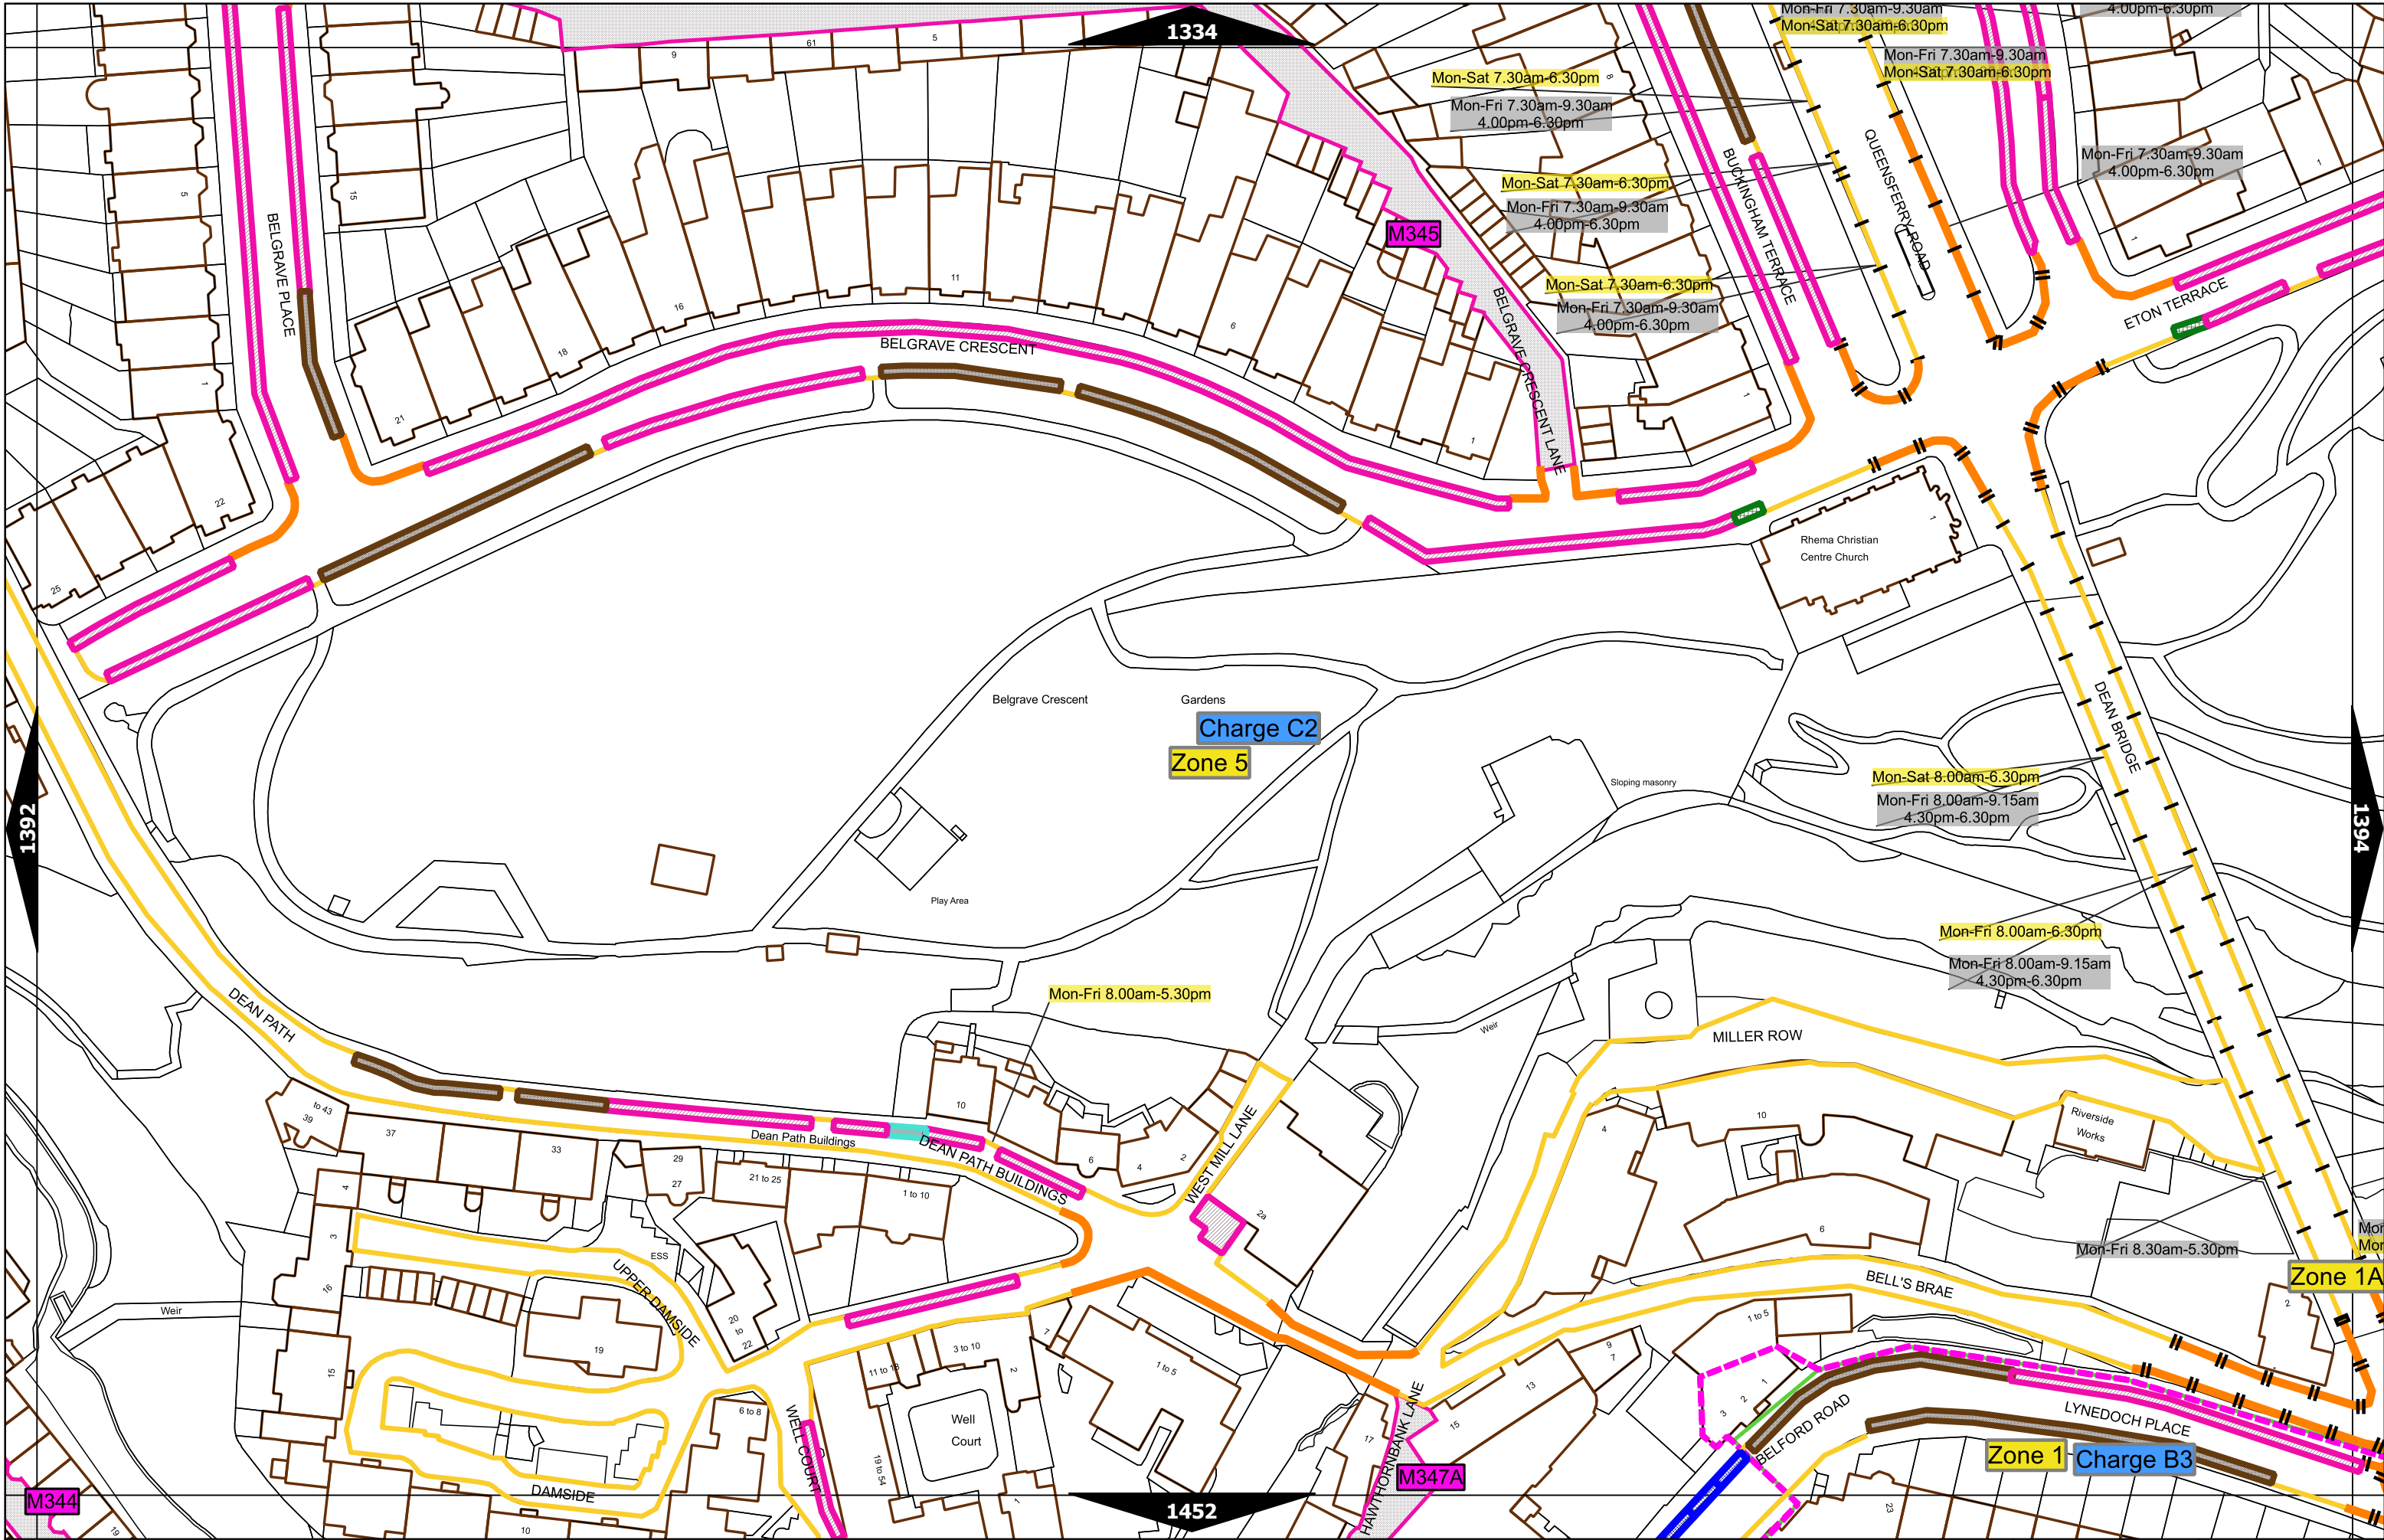

Note: This table indicated the typical maximum stay periods and any differences are labelled on the map tiles.

Scale at A3	1:1000
Effective Date	10-Jun-2024
Map Tile	683
Revision	5
Status	CONFIRMED

Scale at A3	1:1000
Effective Date	17-May-2021
Map Tile	689
Revision	6
Status	CONFIRMED

Scale at A3	1:1000
Effective Date	03-Jun-2024
Map Tile	748
Revision	4
Status	CONFIRMED

Scale at A3	1:1000
Effective Date	20-Sep-2021
Map Tile	1146
Revision	3
Status	CONFIRMED

Scale at A3	1:1000
Effective Date	03-Jun-2024
Map Tile	1322
Revision	2
Status	CONFIRMED