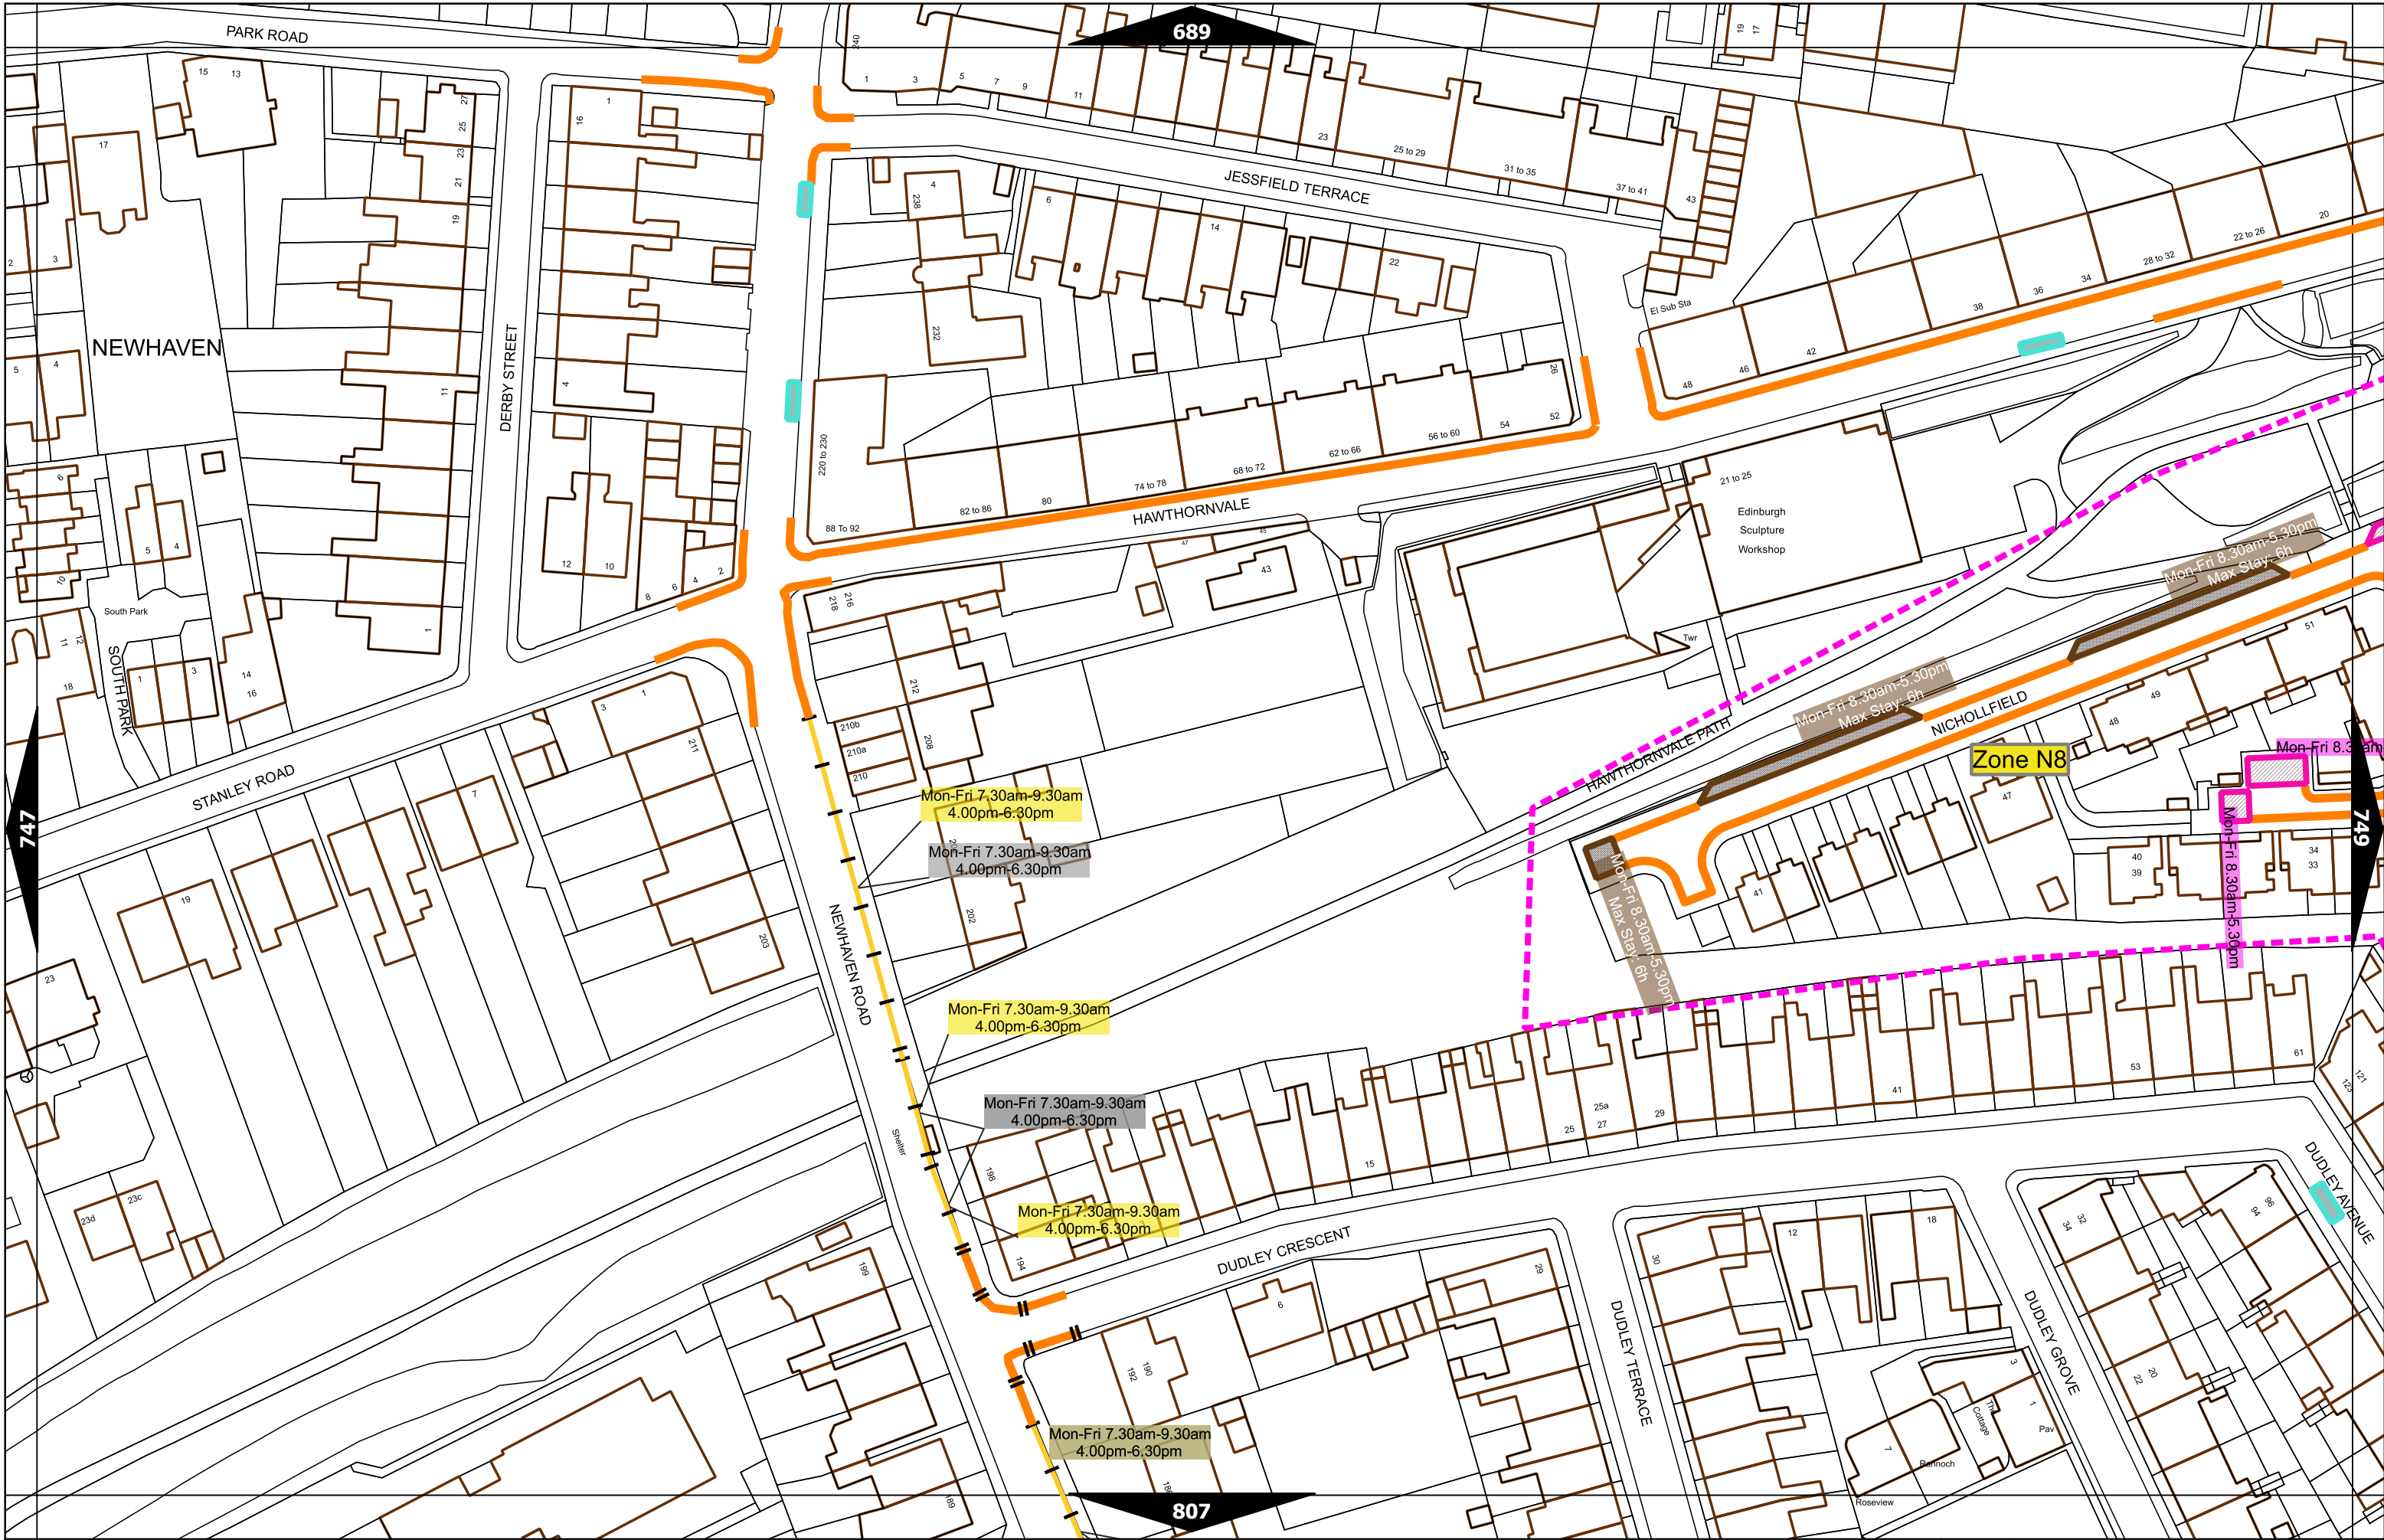

Note: This table indicated the typical maximum stay periods and any differences are labelled on the map tiles.

Scale at A3	1:1000
Effective Date	10-Jun-2024
Map Tile	683
Revision	5
Status	CONFIRMED

Scale at A3	1:1000
Effective Date	17-May-2021
Map Tile	689
Revision	6
Status	CONFIRMED