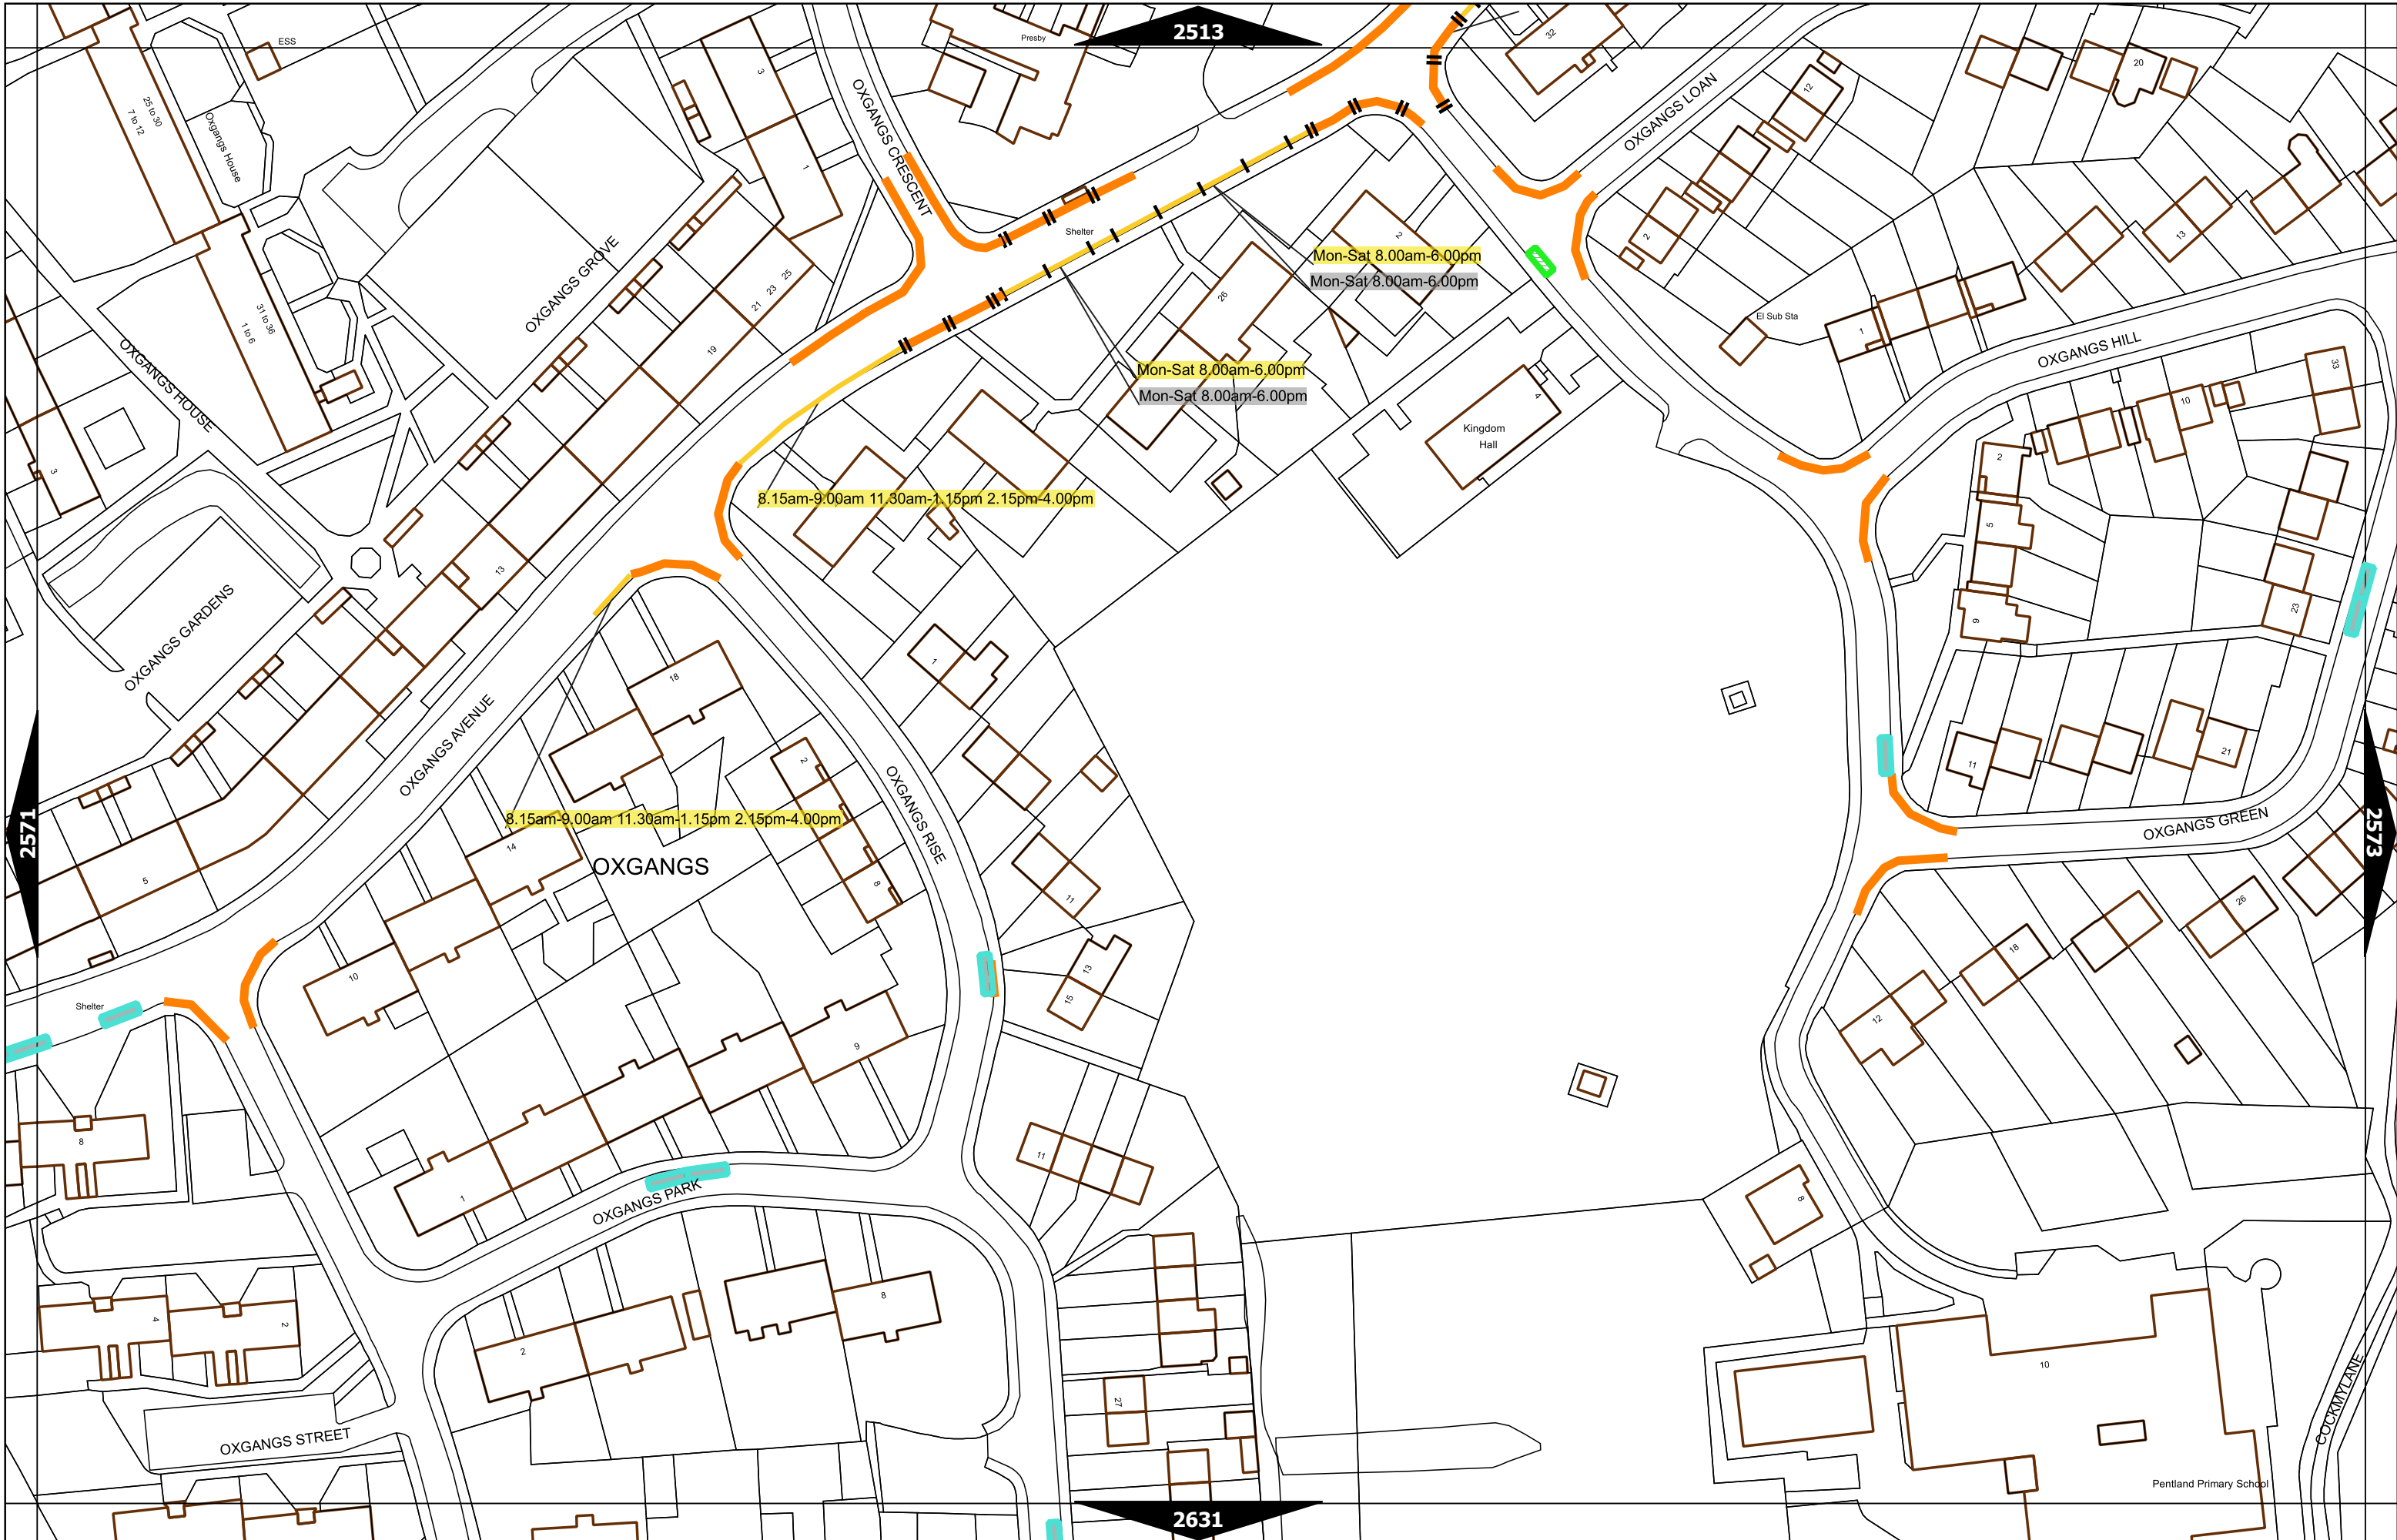

This area is covered by a separate text-based traffic order

Scale at A3	1:1000
Effective Date	01-Jul-2024
Map Tile	2093
Revision	5
Status	CONFIRMED

Mon-Fri 7.30am-9.30am  
4.00pm-6.30pm

Mon-Fri 7.30am-9.30am  
4.00pm-6.30pm

Mon-Fri 7.30am-9.30am  
4.00pm-6.30pm

Mon-Fri 7.30am-9.30am  
4.00pm-6.30pm

Scale at A3	1:1000
Effective Date	01-Jul-2024
Map Tile	2147
Revision	2
Status	CONFIRMED

This area is covered by a separate text-based traffic order

Mon-Sat 8.00am-6.00pm  
 Max Stay: 1h  
 No Return

Scale at A3	1:1000
Effective Date	01-Jul-2024
Map Tile	2149
Revision	5
Status	CONFIRMED

Scale at A3	1:1000
Effective Date	01-Jul-2024
Map Tile	2336
Revision	2
Status	CONFIRMED

Scale at A3	1:1000
Effective Date	01-Jul-2024
Map Tile	2572
Revision	4
Status	CONFIRMED

Scale at A3	1:1000
Effective Date	01-Jul-2024
Map Tile	2692
Revision	3
Status	CONFIRMED

Scale at A3	1:1000
Effective Date	01-Jul-2024
Map Tile	2705
Revision	2
Status	CONFIRMED