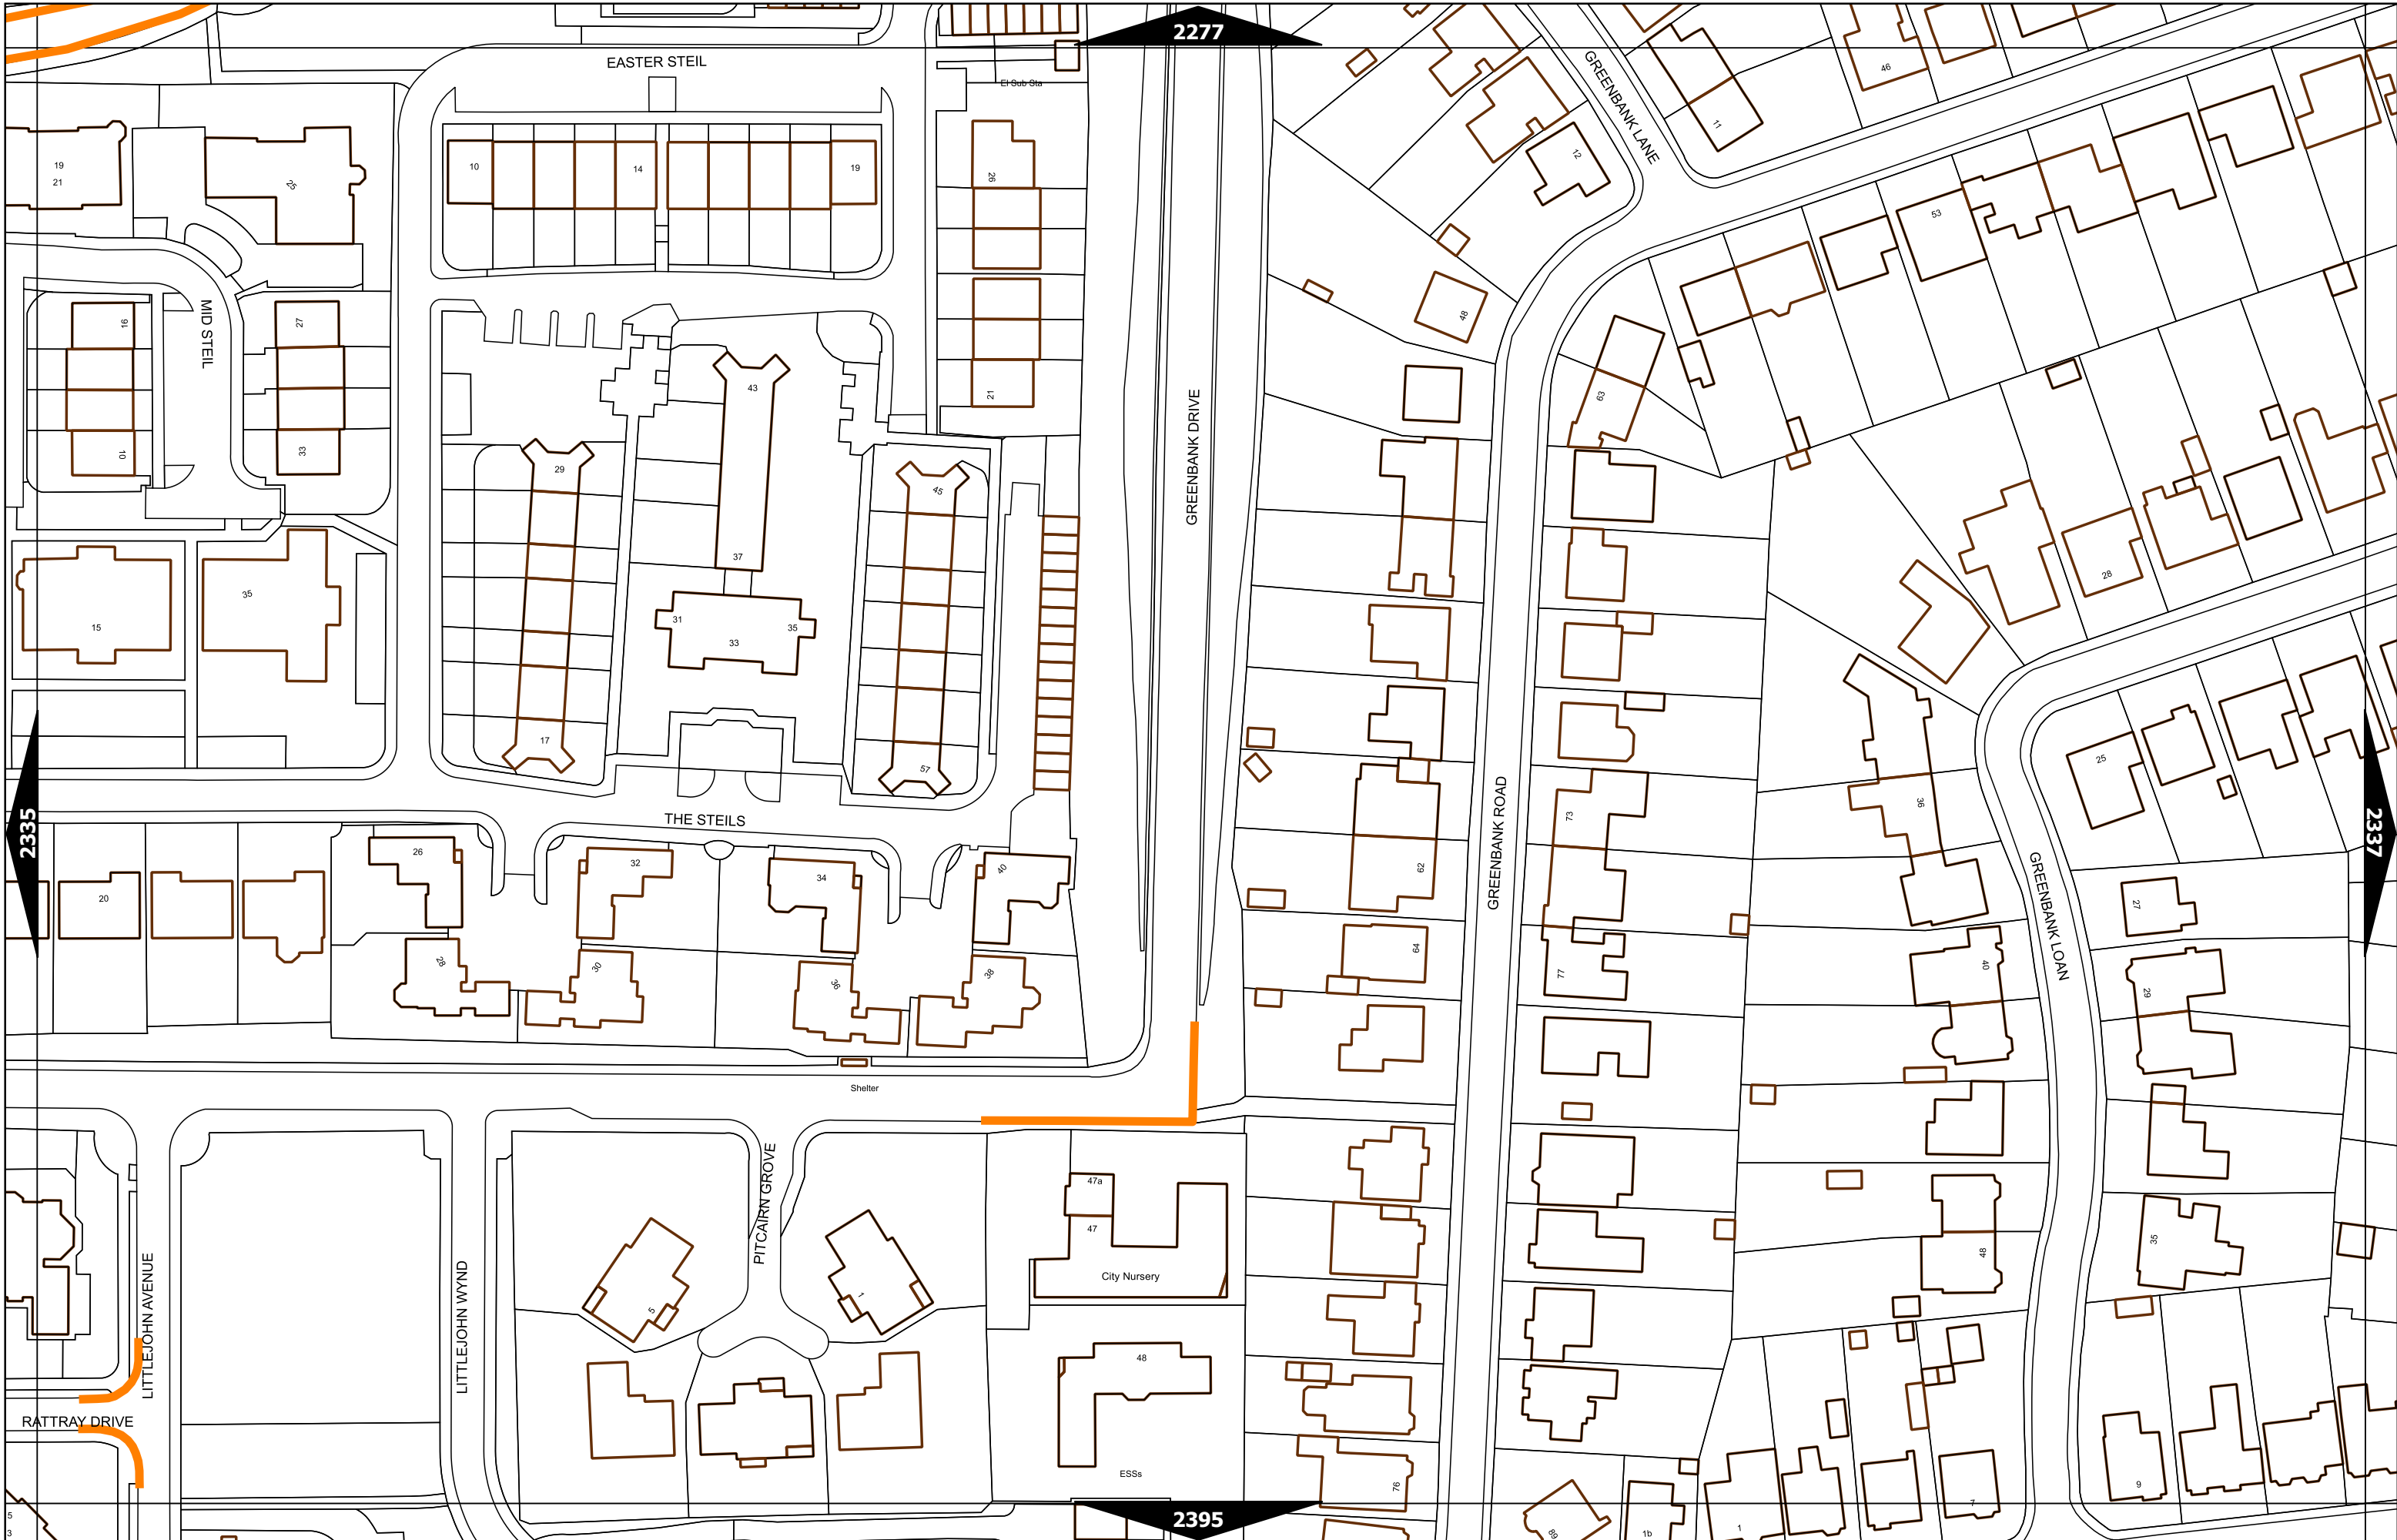

This area is covered by a separate text-based traffic order

Scale at A3	1:1000
Effective Date	01-Jul-2024
Map Tile	2093
Revision	5
Status	CONFIRMED

Mon-Fri 7.30am-9.30am  
4.00pm-6.30pm

Mon-Fri 7.30am-9.30am  
4.00pm-6.30pm

Mon-Fri 7.30am-9.30am  
4.00pm-6.30pm

Mon-Fri 7.30am-9.30am  
4.00pm-6.30pm

Scale at A3	1:1000
Effective Date	01-Jul-2024
Map Tile	2147
Revision	2
Status	CONFIRMED

This area is covered by a separate text-based traffic order

Mon-Sat 8.00am-6.00pm  
 Max Stay: 1h  
 No Return

Scale at A3	1:1000
Effective Date	01-Jul-2024
Map Tile	2149
Revision	5
Status	CONFIRMED

Scale at A3	1:1000
Effective Date	01-Jul-2024
Map Tile	2336
Revision	2
Status	CONFIRMED