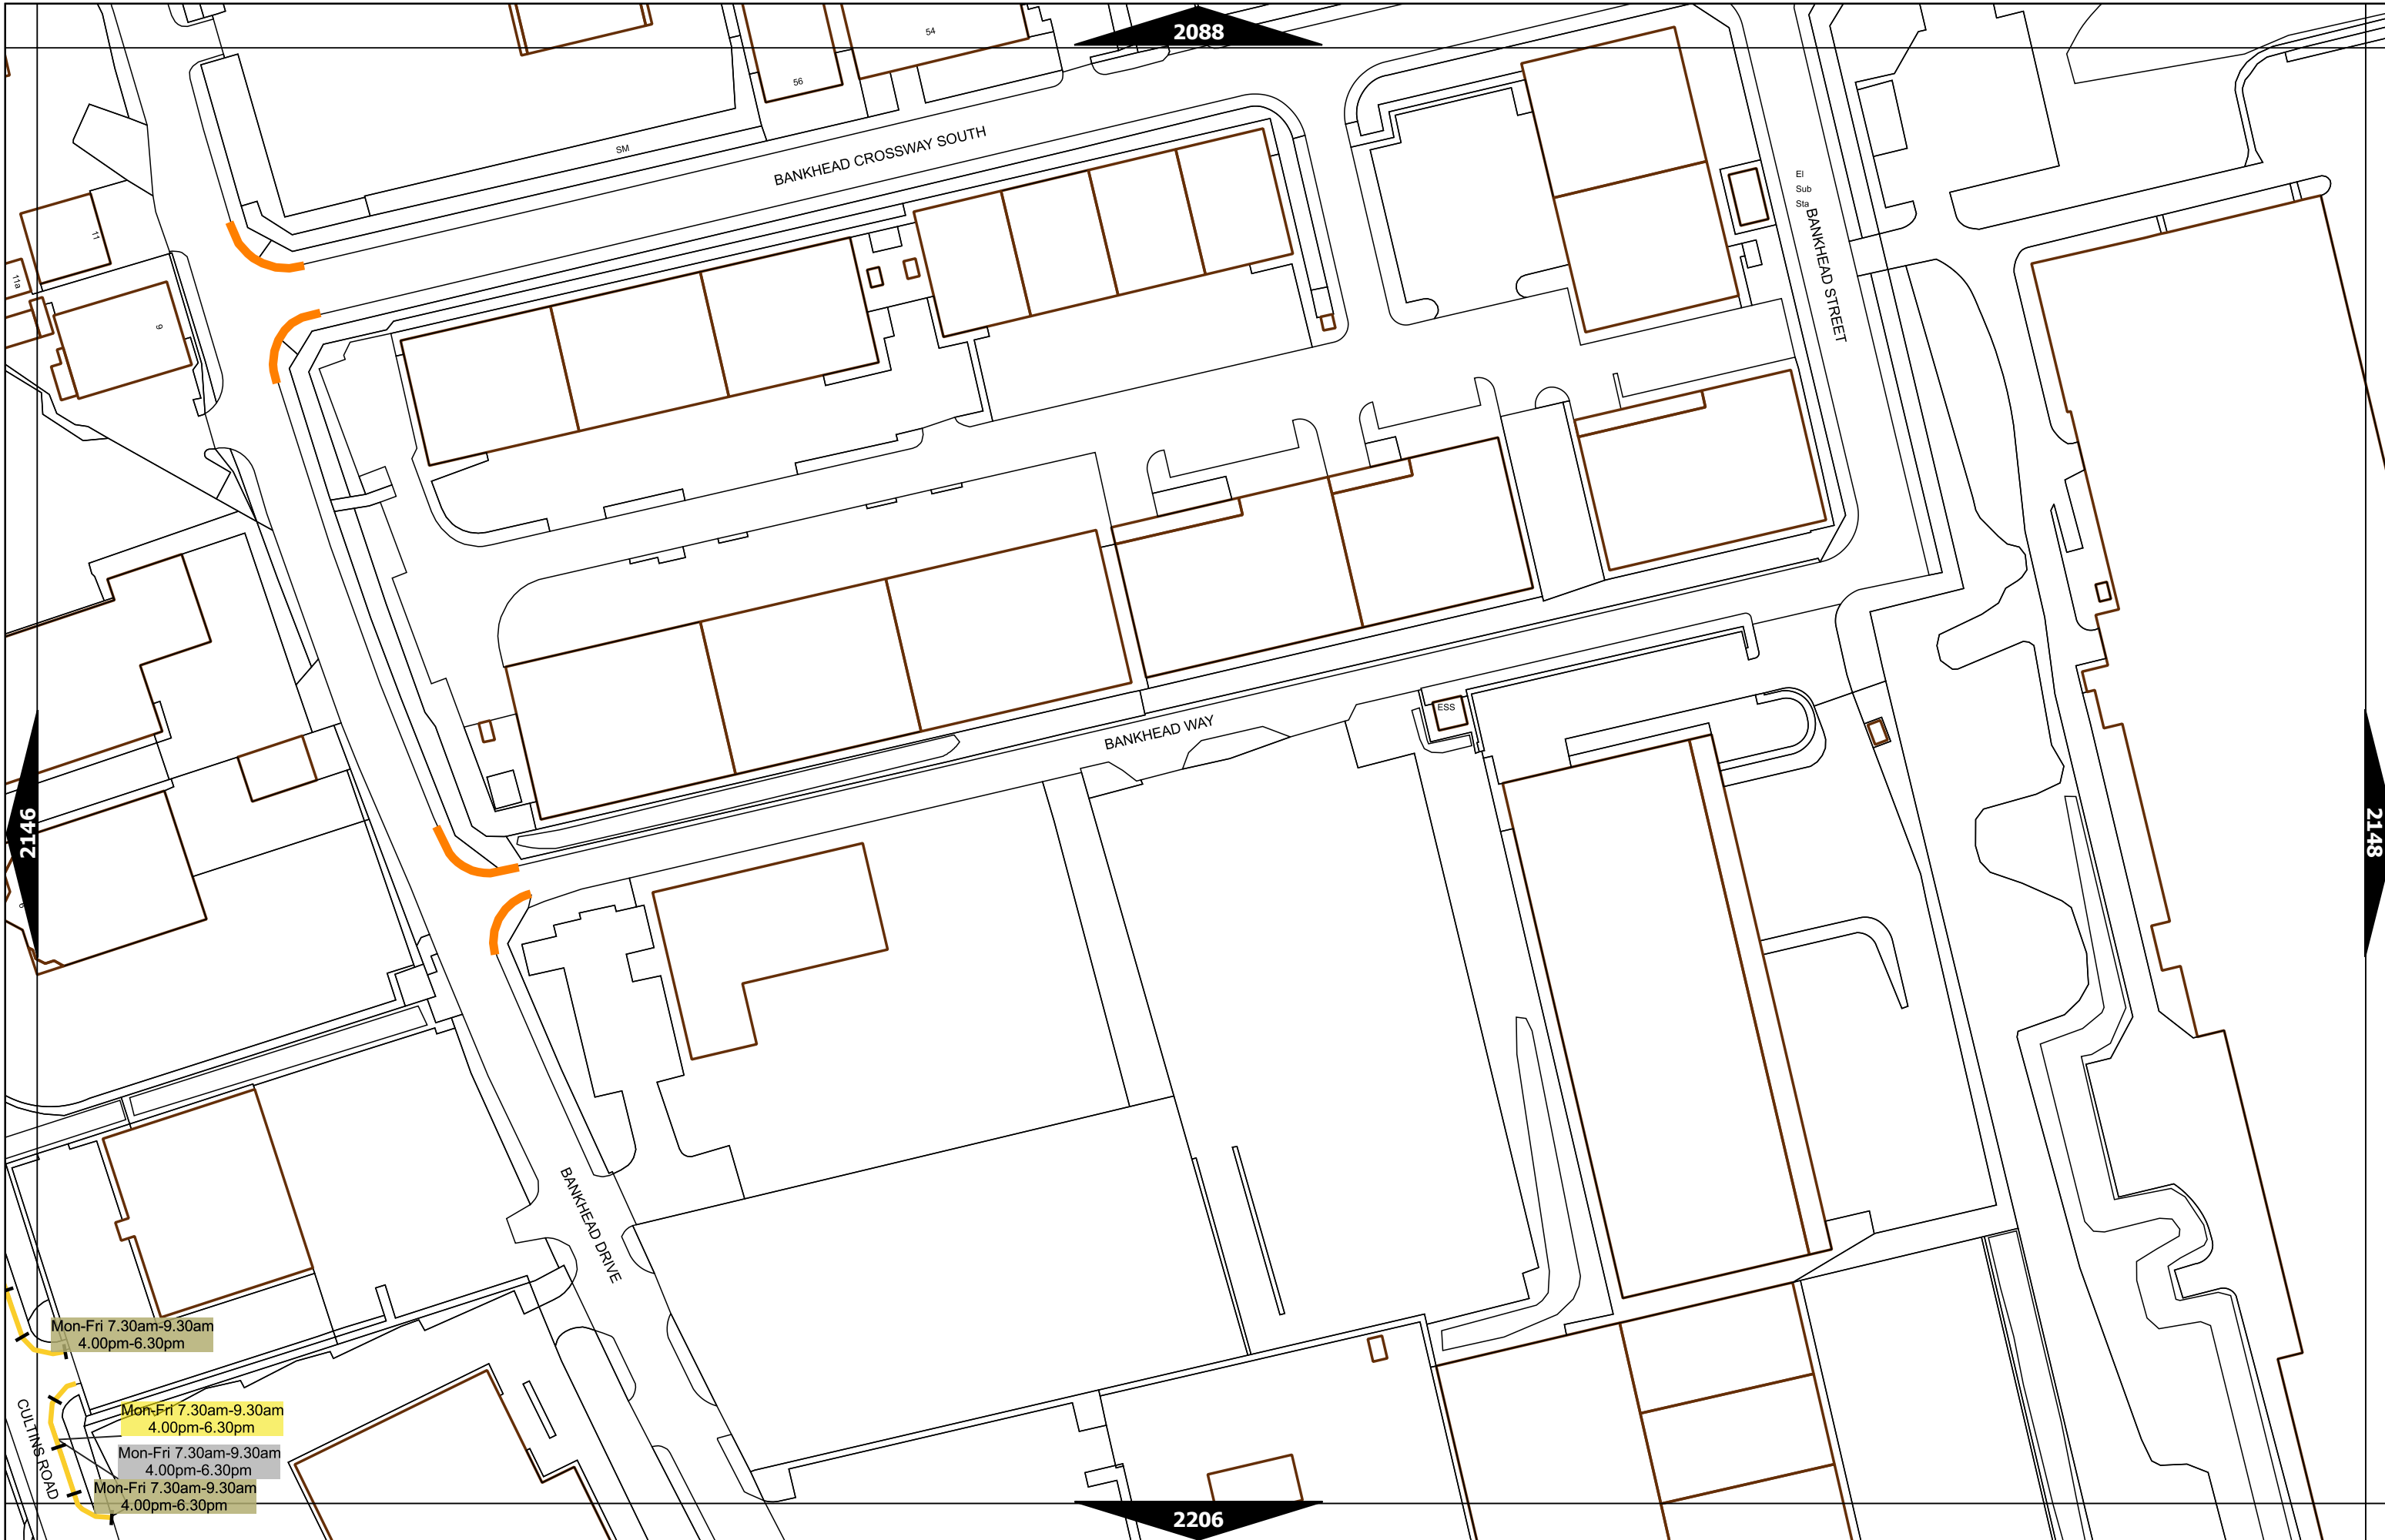

This area is covered by a separate text-based traffic order

Scale at A3	1:1000
Effective Date	01-Jul-2024
Map Tile	2093
Revision	5
Status	CONFIRMED

Mon-Fri 7.30am-9.30am  
4.00pm-6.30pm

Mon-Fri 7.30am-9.30am  
4.00pm-6.30pm

Mon-Fri 7.30am-9.30am  
4.00pm-6.30pm

Mon-Fri 7.30am-9.30am  
4.00pm-6.30pm

Scale at A3	1:1000
Effective Date	01-Jul-2024
Map Tile	2147
Revision	2
Status	CONFIRMED

This area is covered by a separate text-based traffic order