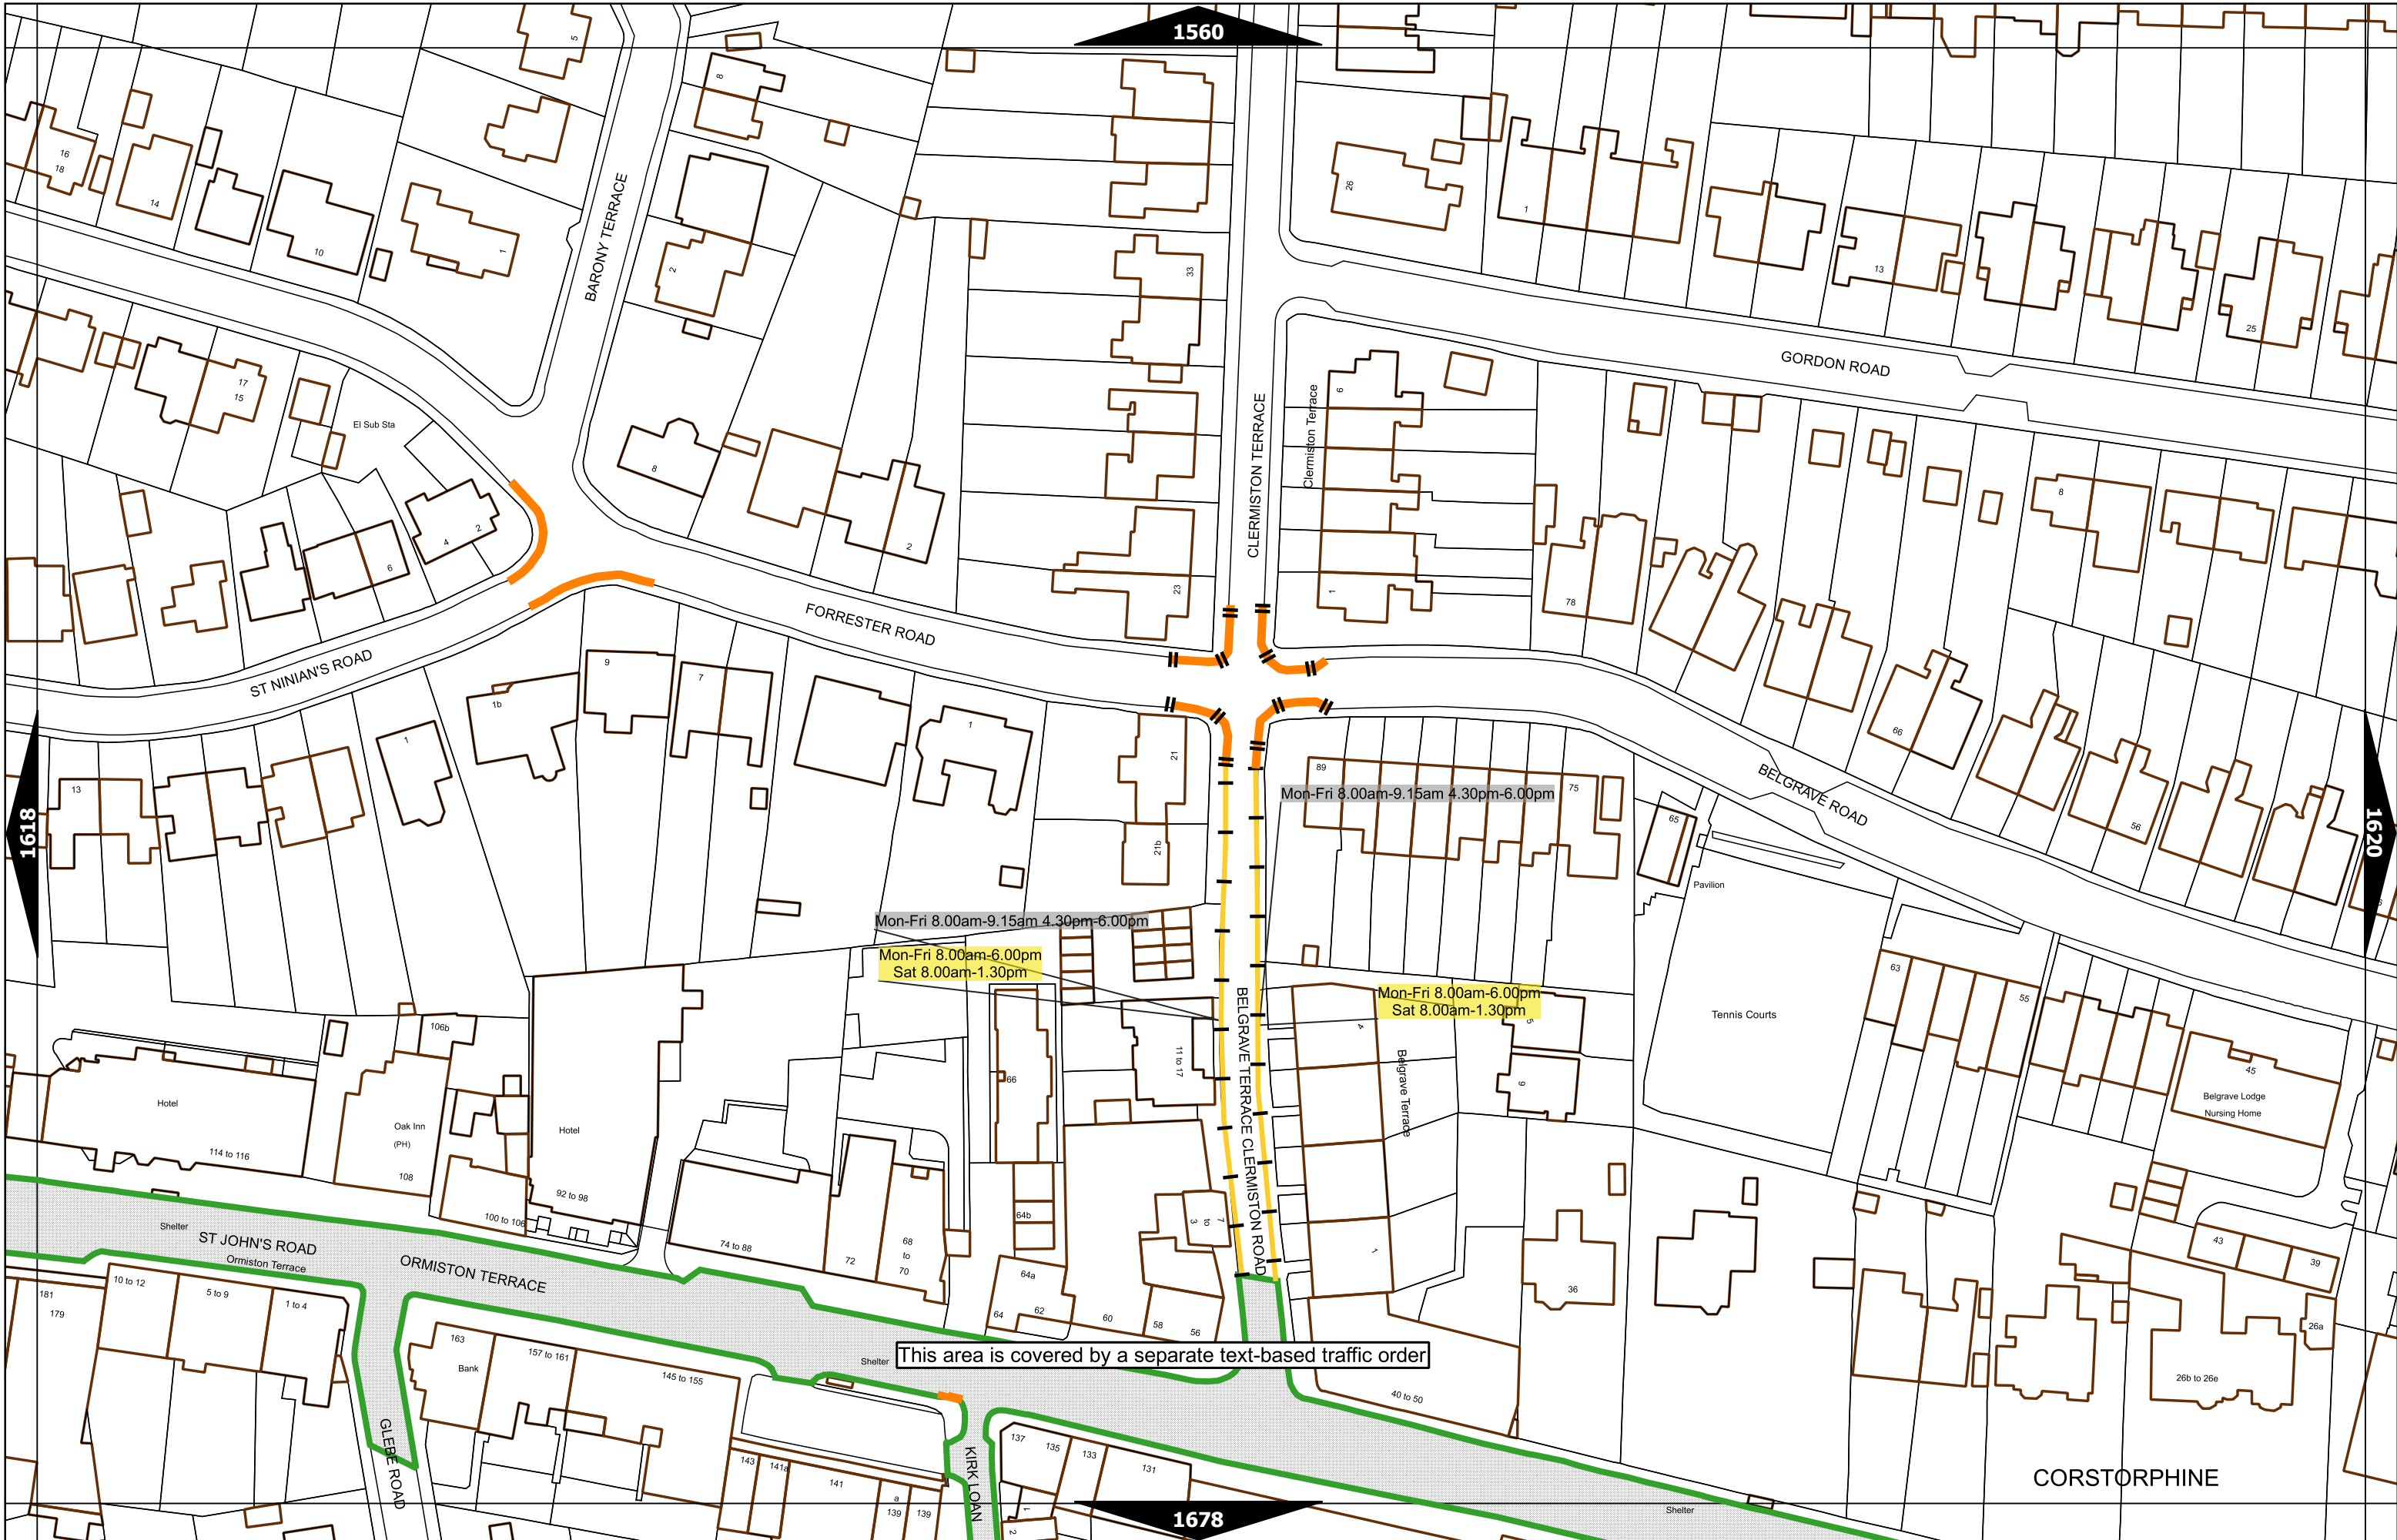

Scale at A3	1:1000
Effective Date	01-Jul-2024
Map Tile	1619
Revision	2
Status	CONFIRMED