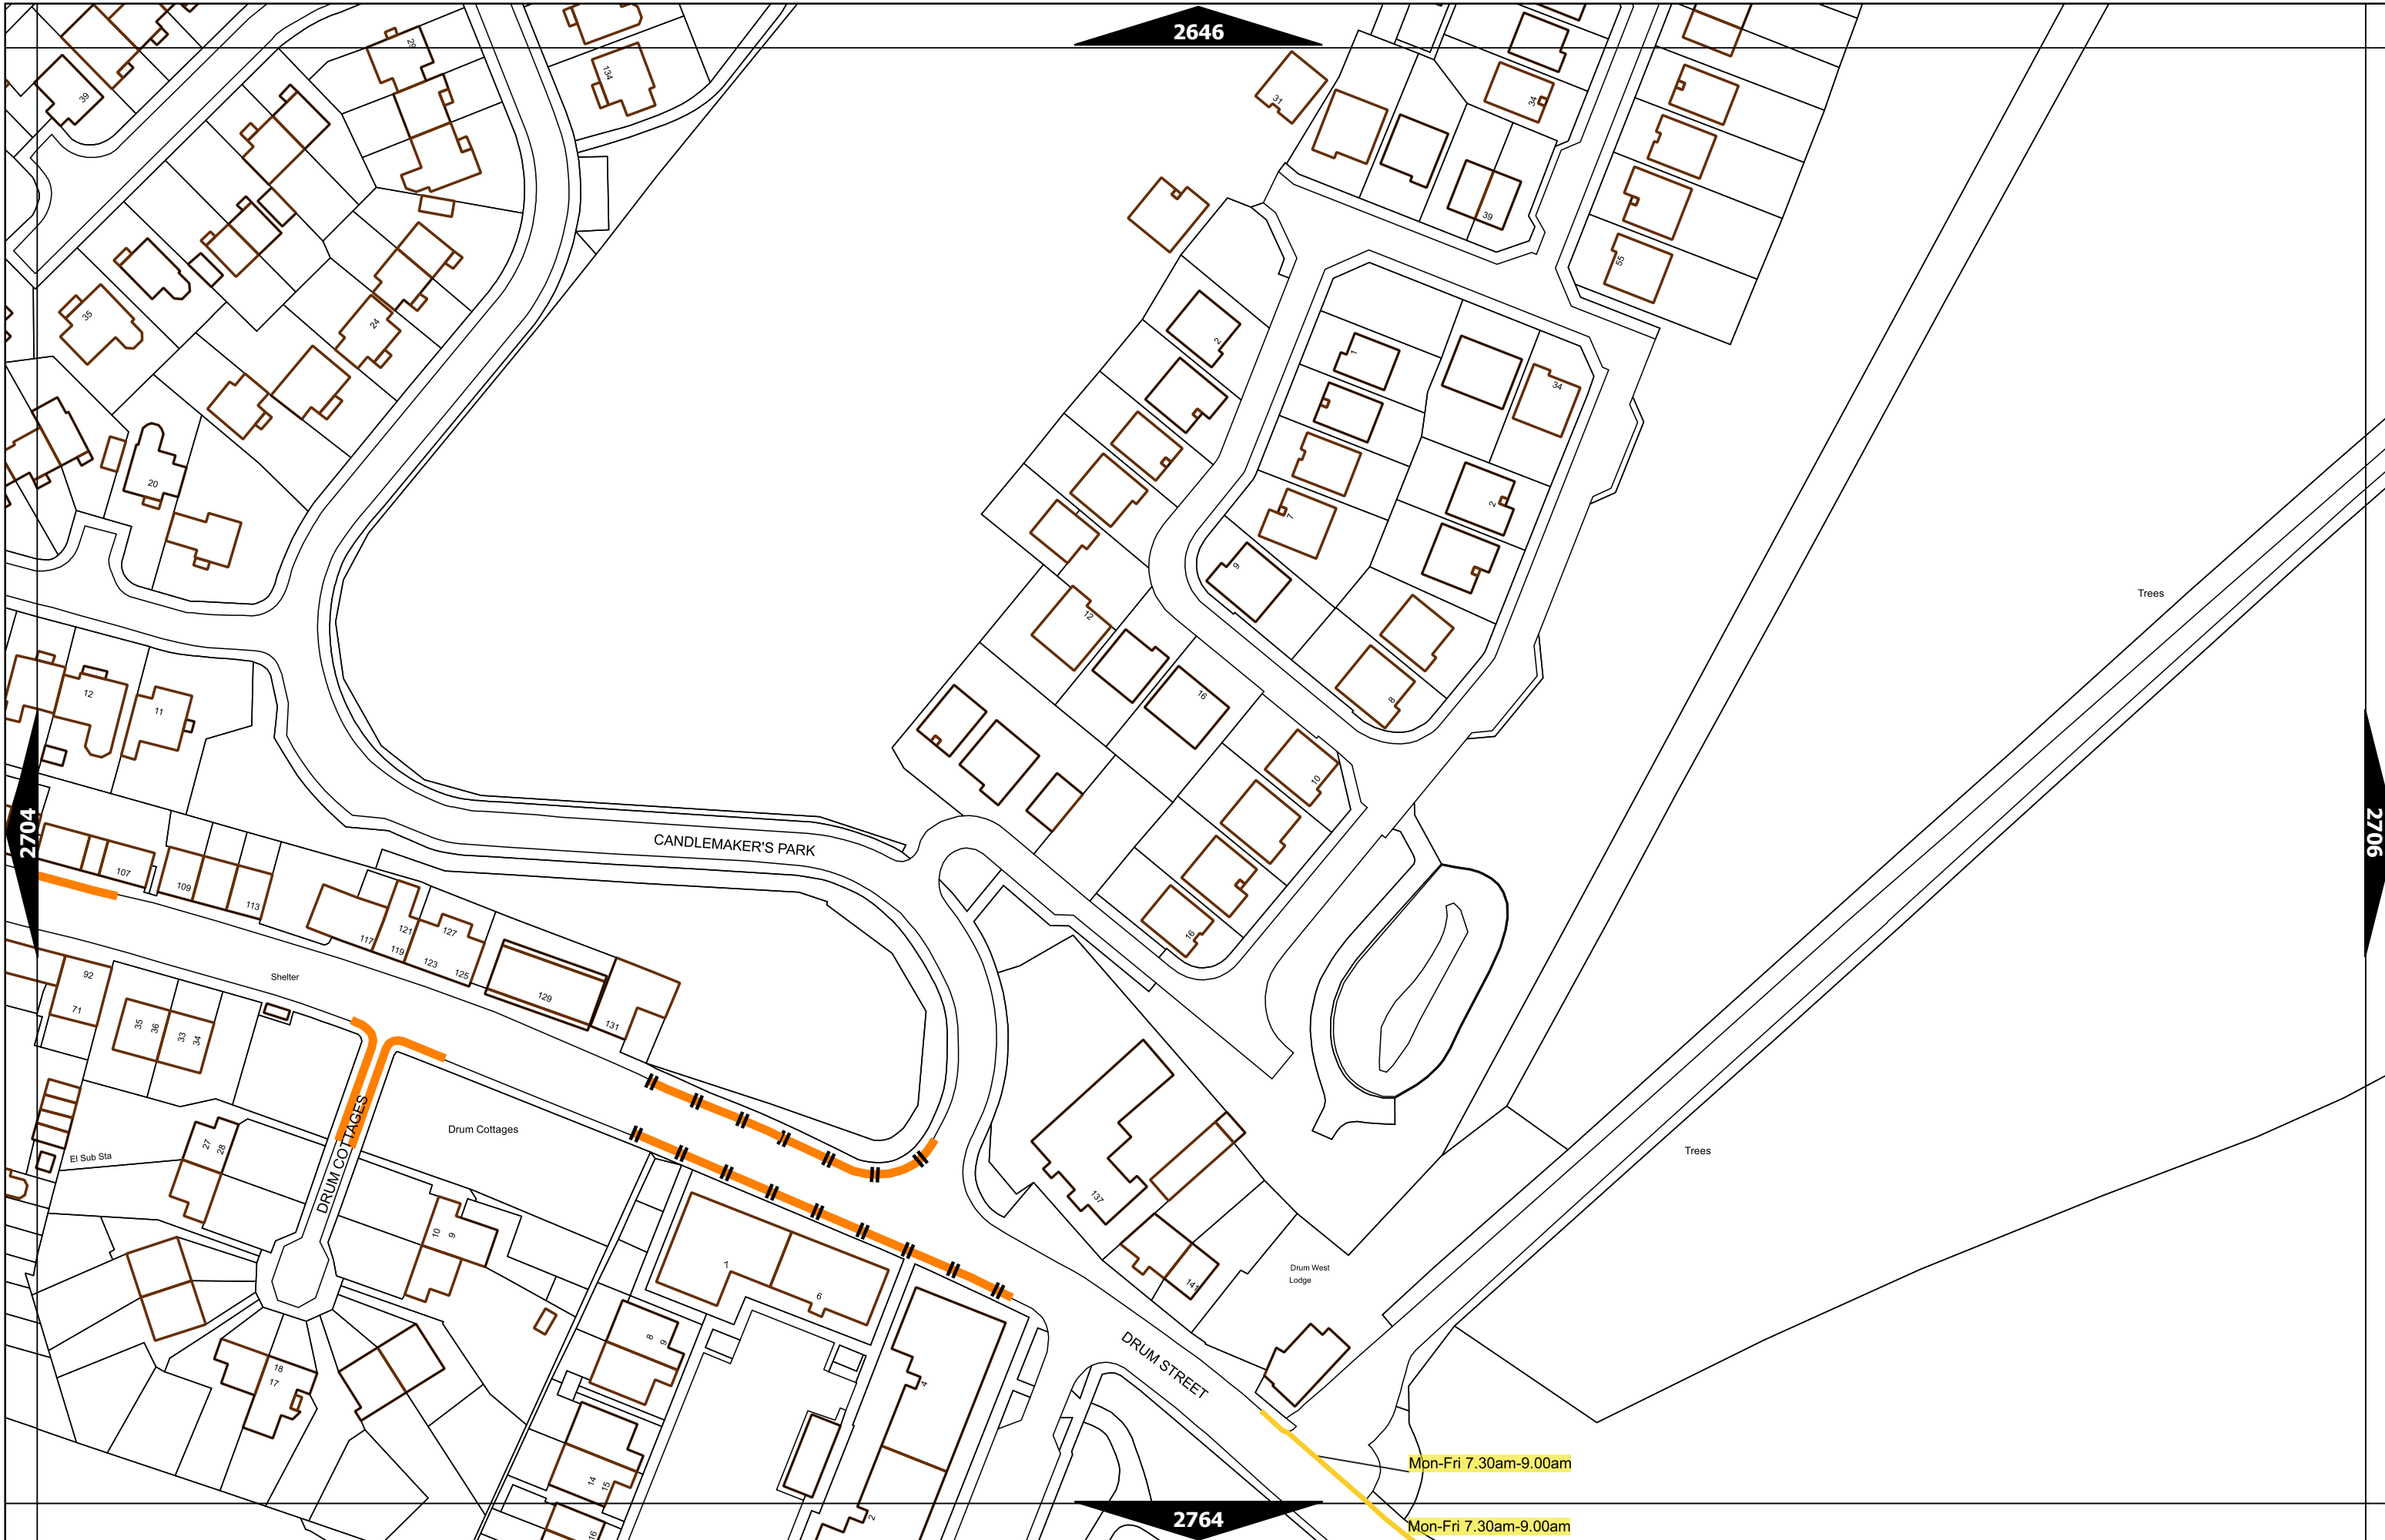

Mon-Fri 7.30am-9.30am  
4.00pm-6.30pm

Mon-Fri 7.30am-9.30am  
4.00pm-6.30pm

Scale at A3	1:1000
Effective Date	01-Jul-2024
Map Tile	2147
Revision	2
Status	CONFIRMED

This area is covered by a separate text-based traffic order

Mon-Sat 8.00am-6.00pm  
 Max Stay: 1h  
 No Return

Scale at A3	1:1000
Effective Date	01-Jul-2024
Map Tile	2149
Revision	5
Status	CONFIRMED

Scale at A3	1:1000
Effective Date	01-Jul-2024
Map Tile	2336
Revision	2
Status	CONFIRMED

Scale at A3	1:1000
Effective Date	01-Jul-2024
Map Tile	2572
Revision	4
Status	CONFIRMED

Scale at A3	1:1000
Effective Date	01-Jul-2024
Map Tile	2692
Revision	3
Status	CONFIRMED

Scale at A3	1:1000
Effective Date	01-Jul-2024
Map Tile	2705
Revision	2
Status	CONFIRMED

3084

3142

3144

3202

Scale at A3	1:1000
Effective Date	01-Jul-2024
Map Tile	3143
Revision	2
Status	CONFIRMED

Scale at A3	1:1000
Effective Date	01-Jul-2024
Map Tile	3202
Revision	4
Status	CONFIRMED