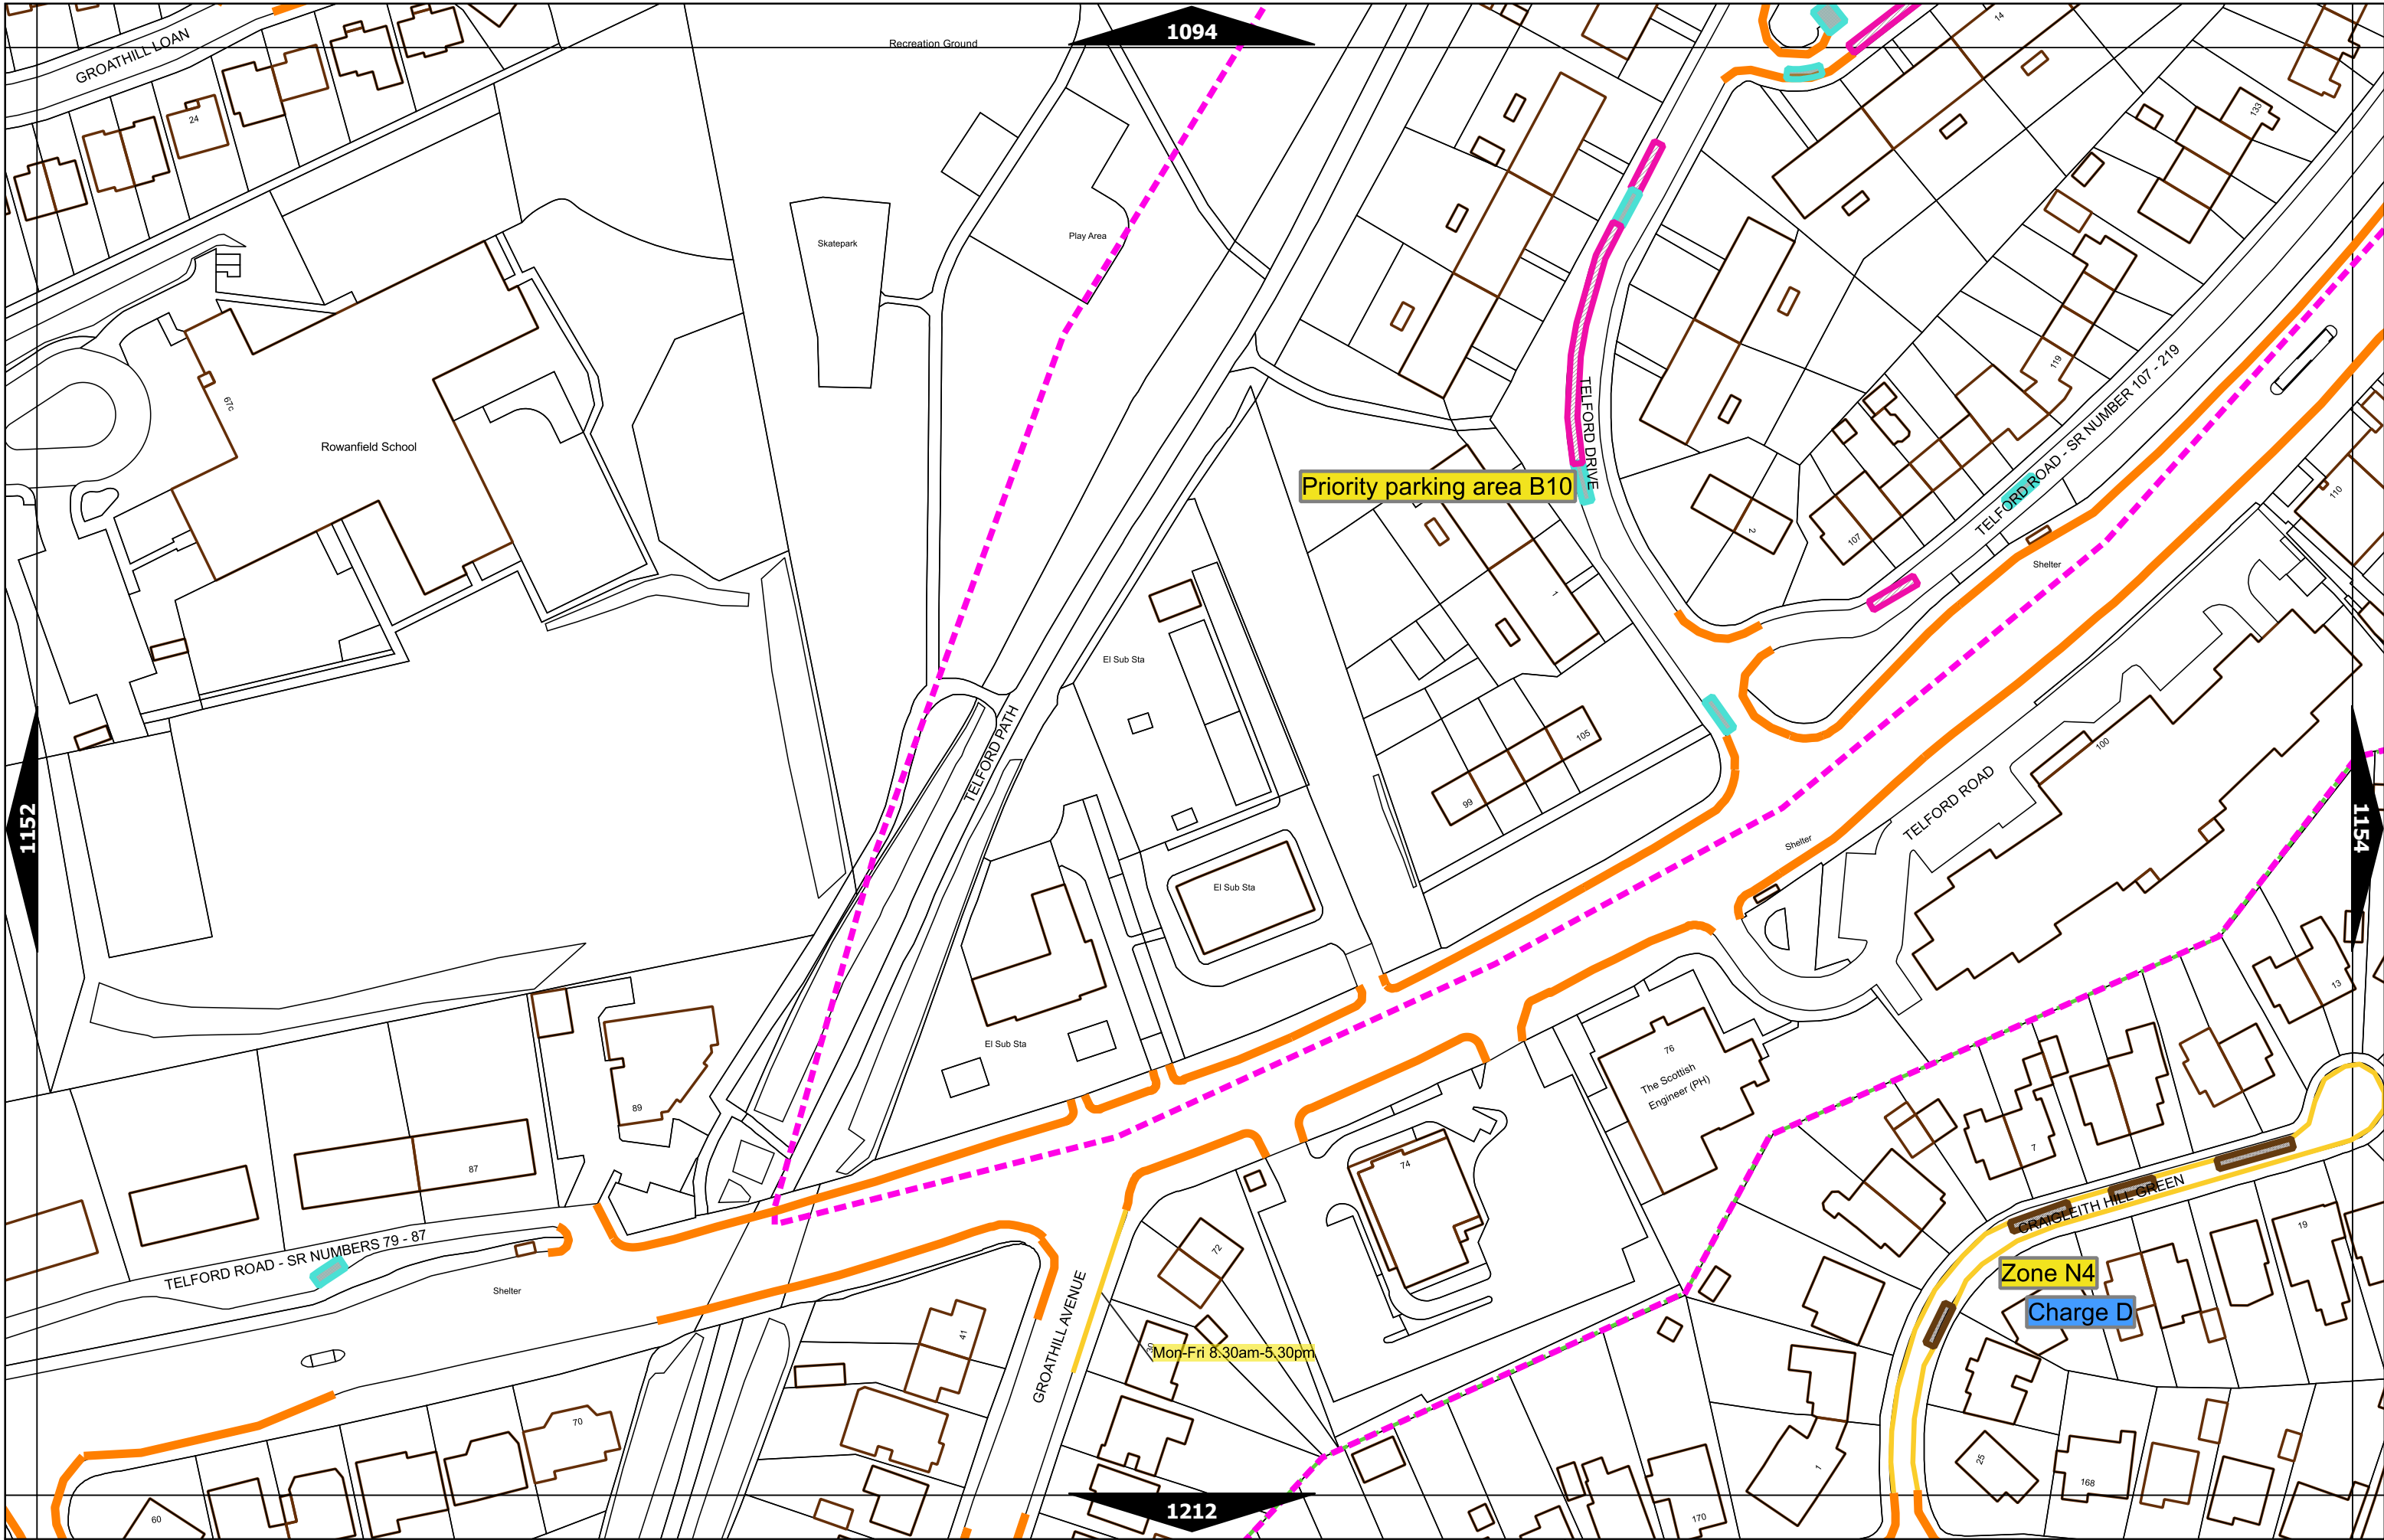

Scale at A3	1:1000
Effective Date	01-Jul-2024
Map Tile	539
Revision	1
Status	CONFIRMED

Scale at A3	1:1000
Effective Date	01-Jul-2024
Map Tile	689
Revision	8
Status	CONFIRMED

Scale at A3	1:1000
Effective Date	01-Jul-2024
Map Tile	748
Revision	6
Status	CONFIRMED

Scale at A3	1:1000
Effective Date	01-Jul-2024
Map Tile	803
Revision	5
Status	CONFIRMED

Scale at A3	1:1000
Effective Date	01-Jul-2024
Map Tile	1127
Revision	2
Status	CONFIRMED

Scale at A3	1:1000
Effective Date	01-Jul-2024
Map Tile	1285
Revision	4
Status	CONFIRMED

This area is covered by a separate text-based traffic order

Scale at A3	1:1000
Effective Date	01-Jul-2024
Map Tile	2093
Revision	5
Status	CONFIRMED

Mon-Fri 7.30am-9.30am  
4.00pm-6.30pm

Mon-Fri 7.30am-9.30am  
4.00pm-6.30pm

Mon-Fri 7.30am-9.30am  
4.00pm-6.30pm

Mon-Fri 7.30am-9.30am  
4.00pm-6.30pm

Scale at A3	1:1000
Effective Date	01-Jul-2024
Map Tile	2147
Revision	2
Status	CONFIRMED

This area is covered by a separate text-based traffic order