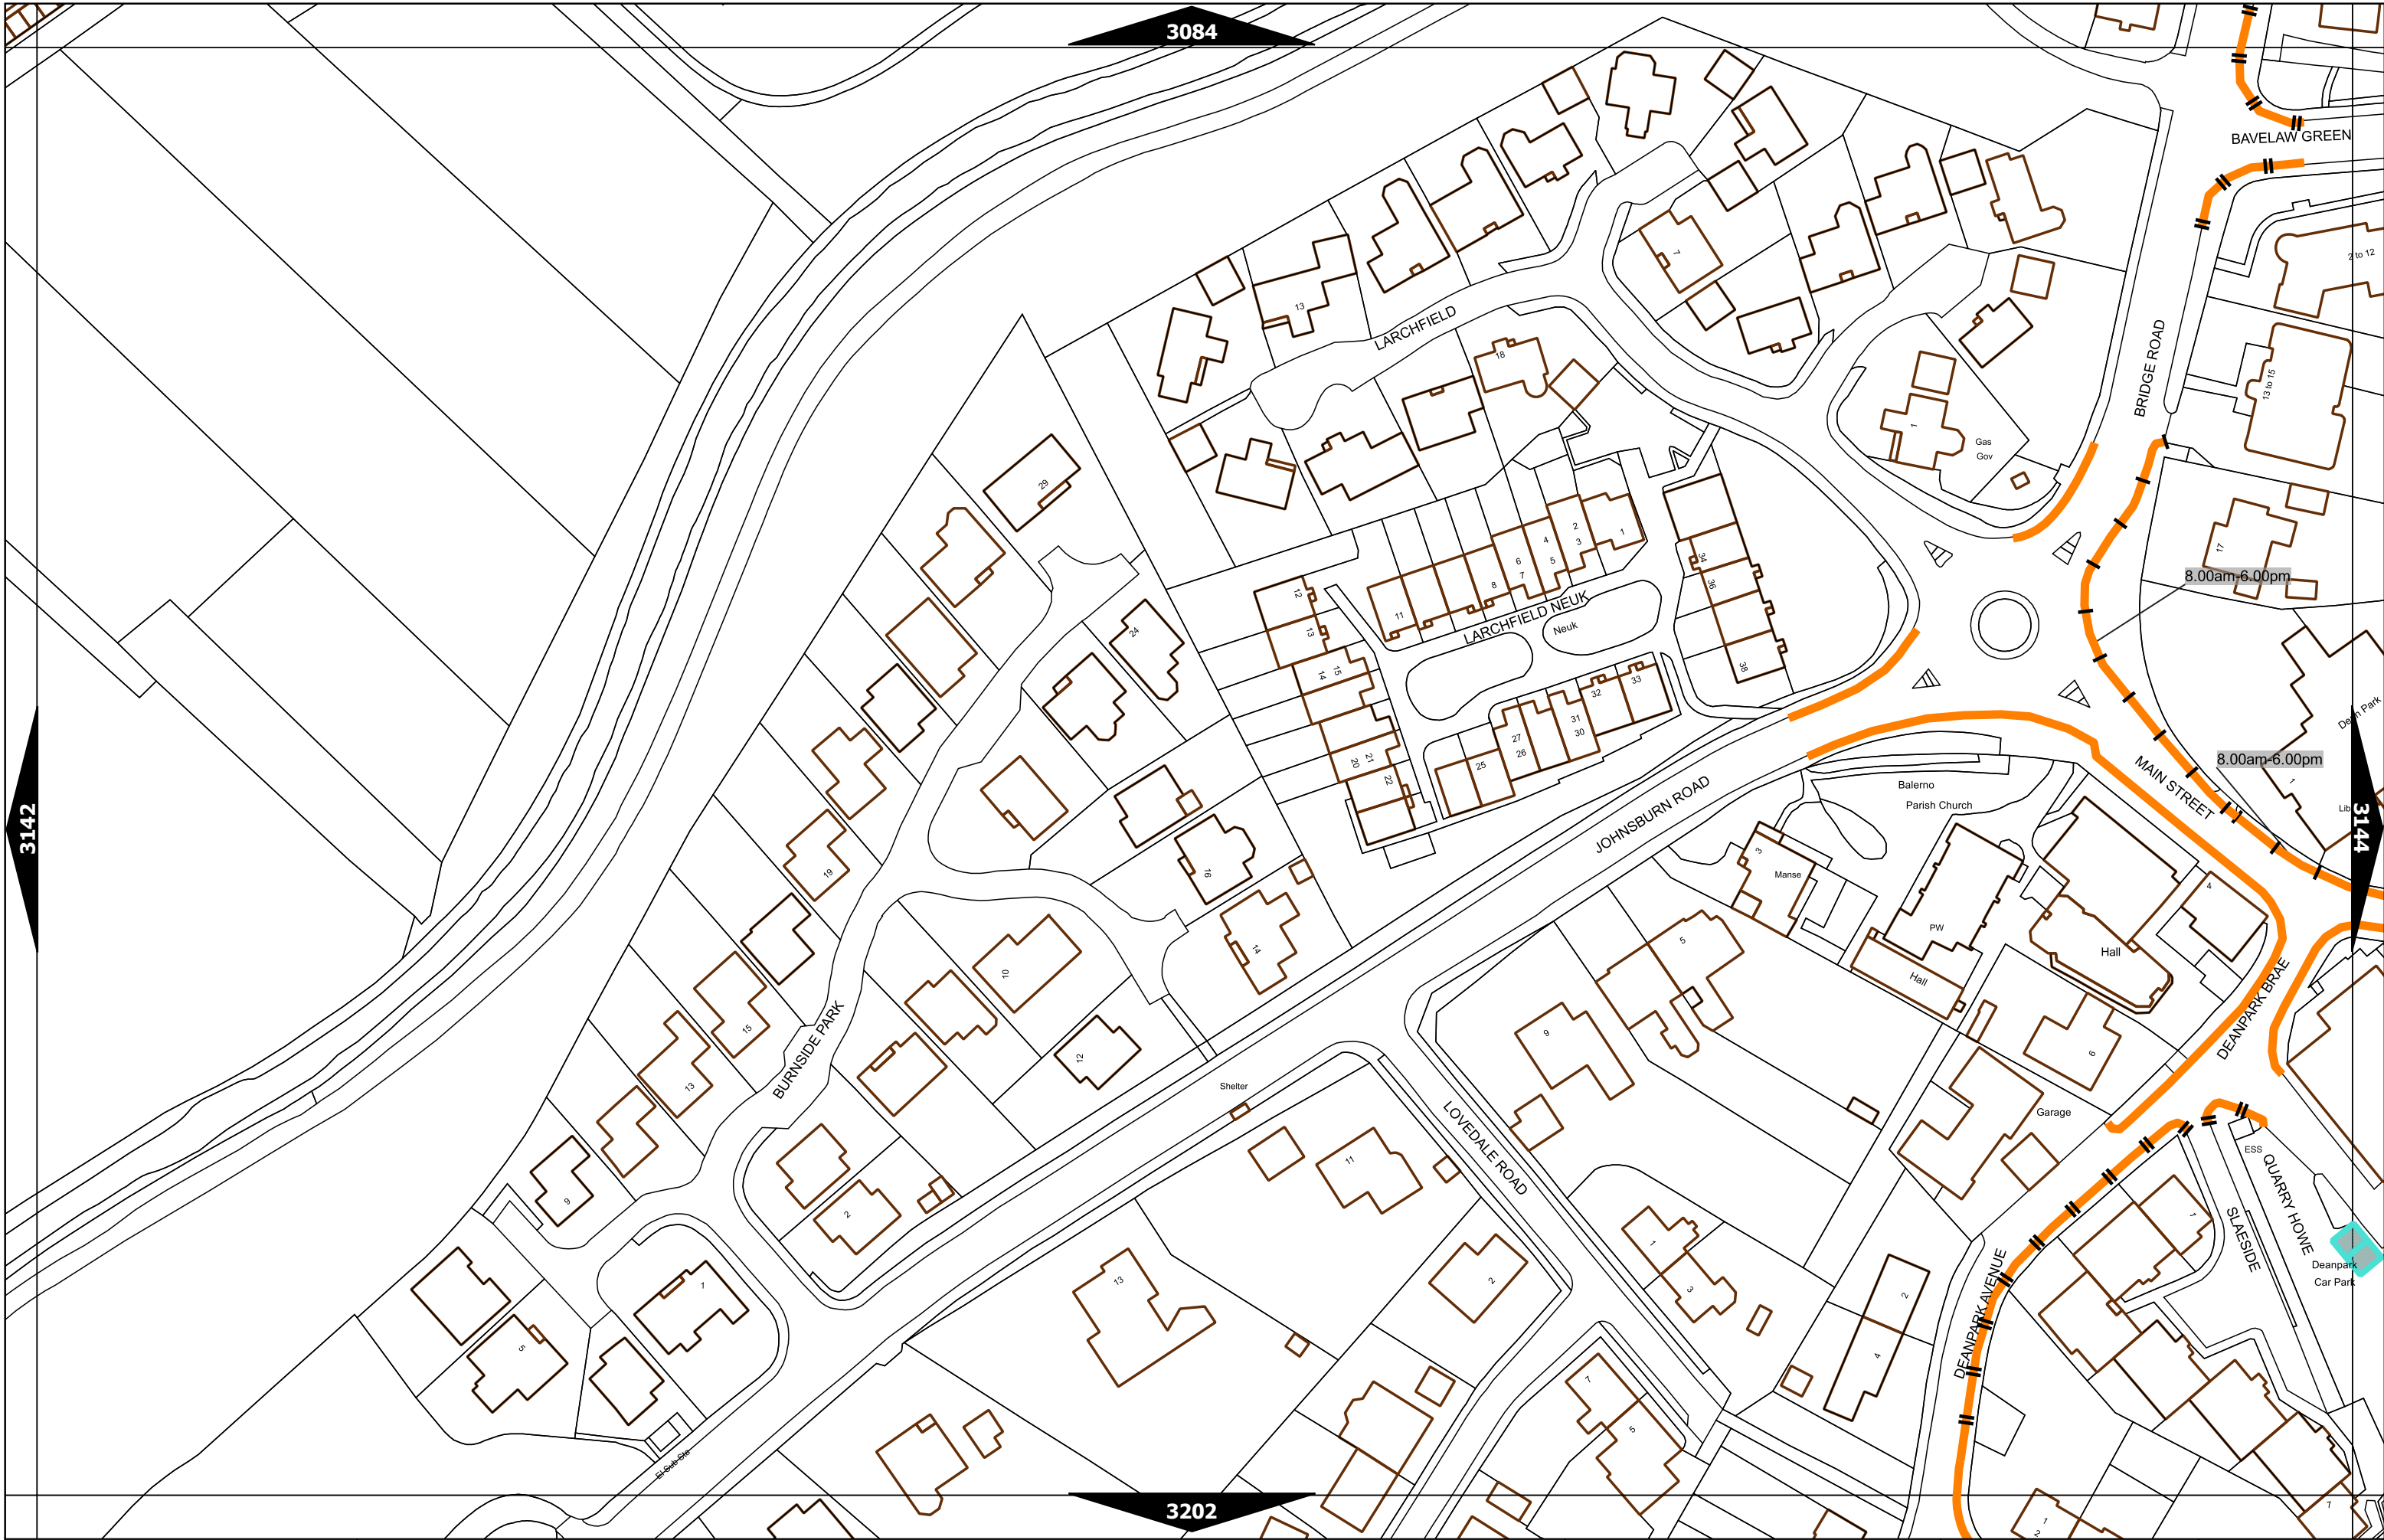

Mon-Fri 7.30am-9.30am  
4.00pm-6.30pm

Mon-Fri 7.30am-9.30am  
4.00pm-6.30pm

Scale at A3	1:1000
Effective Date	01-Jul-2024
Map Tile	2147
Revision	2
Status	CONFIRMED

This area is covered by a separate text-based traffic order

Mon-Sat 8.00am-6.00pm  
 Max Stay: 1h  
 No Return

Scale at A3	1:1000
Effective Date	01-Jul-2024
Map Tile	2149
Revision	5
Status	CONFIRMED

Scale at A3	1:1000
Effective Date	01-Jul-2024
Map Tile	2336
Revision	2
Status	CONFIRMED

Scale at A3	1:1000
Effective Date	01-Jul-2024
Map Tile	2572
Revision	4
Status	CONFIRMED

Scale at A3	1:1000
Effective Date	01-Jul-2024
Map Tile	2692
Revision	3
Status	CONFIRMED

Scale at A3	1:1000
Effective Date	01-Jul-2024
Map Tile	2705
Revision	2
Status	CONFIRMED

3084

3142

3144

3202

Scale at A3	1:1000
Effective Date	01-Jul-2024
Map Tile	3143
Revision	2
Status	CONFIRMED

Scale at A3	1:1000
Effective Date	01-Jul-2024
Map Tile	3202
Revision	4
Status	CONFIRMED