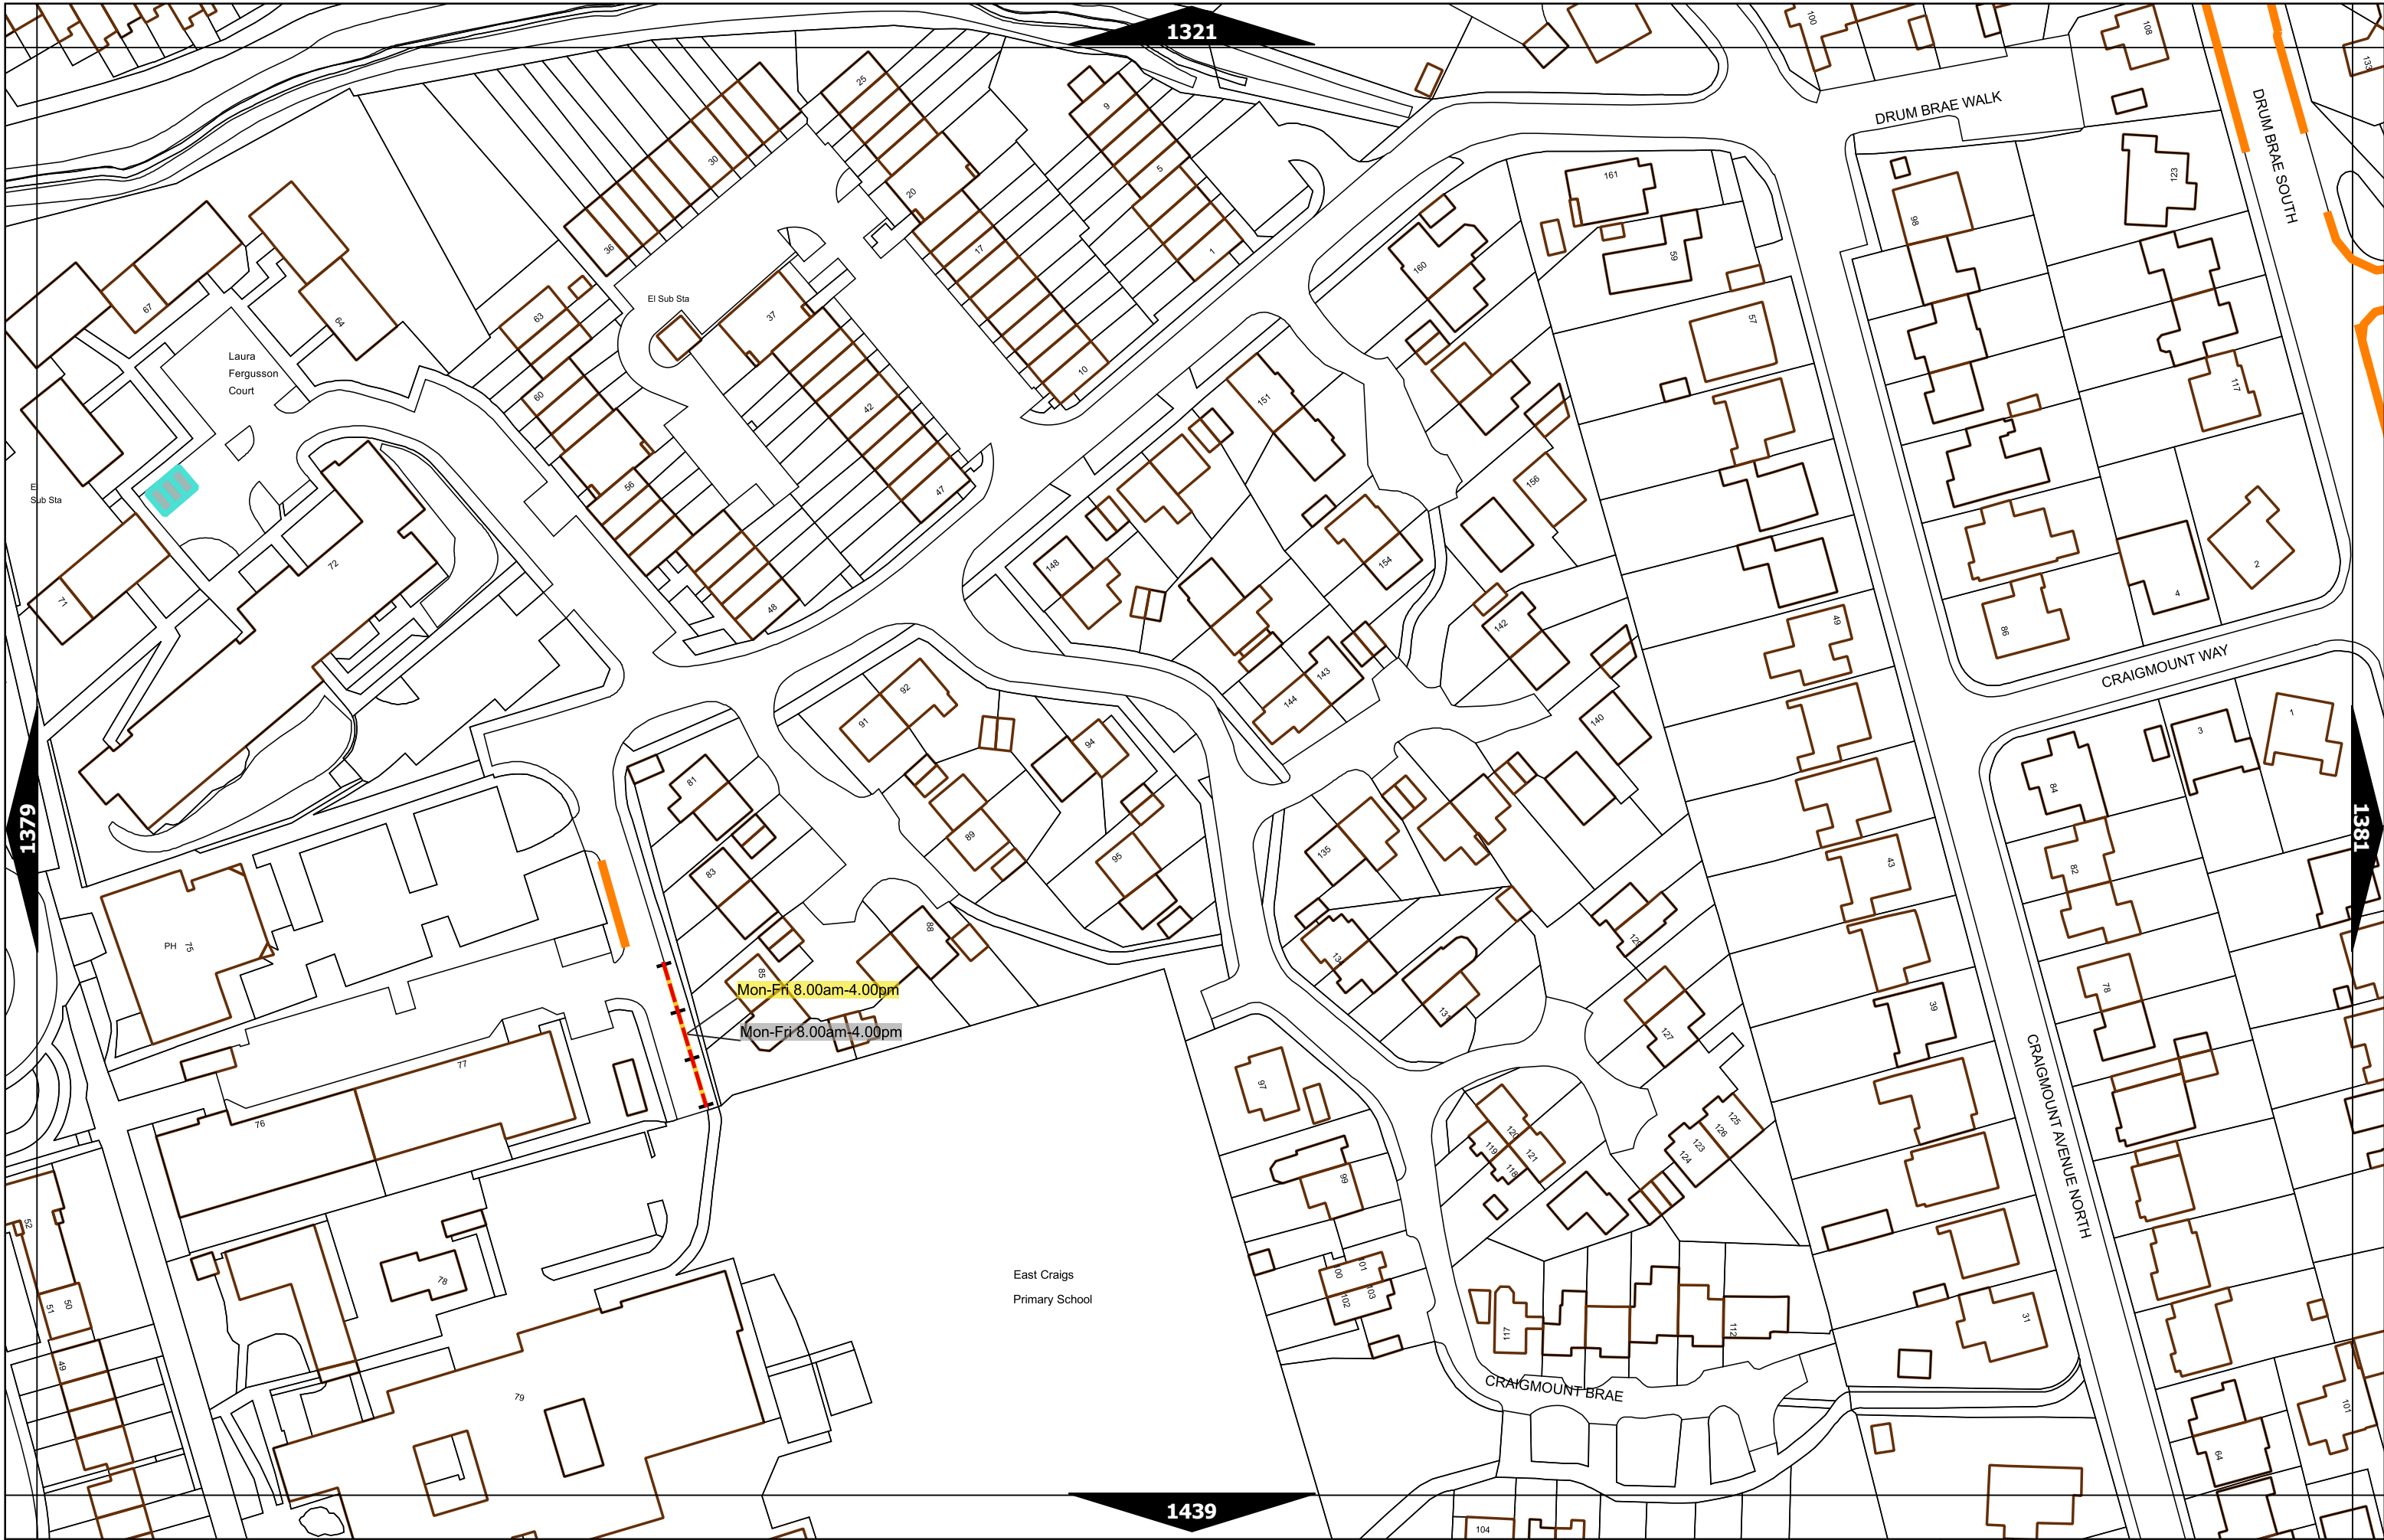

Scale at A3	1:1000
Effective Date	01-Jul-2024
Map Tile	803
Revision	5
Status	CONFIRMED

Scale at A3	1:1000
Effective Date	01-Jul-2024
Map Tile	1127
Revision	2
Status	CONFIRMED

Scale at A3	1:1000
Effective Date	01-Jul-2024
Map Tile	1285
Revision	4
Status	CONFIRMED

Scale at A3	1:1000
Effective Date	01-Jul-2024
Map Tile	1321
Revision	3
Status	CONFIRMED

Scale at A3	1:1000
Effective Date	01-Jul-2024
Map Tile	1322
Revision	4
Status	CONFIRMED

Scale at A3	1:1000
Effective Date	01-Jul-2024
Map Tile	1380
Revision	2
Status	CONFIRMED

This area is covered by a separate text-based traffic order

Scale at A3	1:1000
Effective Date	01-Jul-2024
Map Tile	2093
Revision	5
Status	CONFIRMED

Mon-Fri 7.30am-9.30am  
4.00pm-6.30pm

Mon-Fri 7.30am-9.30am  
4.00pm-6.30pm

Mon-Fri 7.30am-9.30am  
4.00pm-6.30pm

Mon-Fri 7.30am-9.30am  
4.00pm-6.30pm

Scale at A3	1:1000
Effective Date	01-Jul-2024
Map Tile	2147
Revision	2
Status	CONFIRMED

This area is covered by a separate text-based traffic order