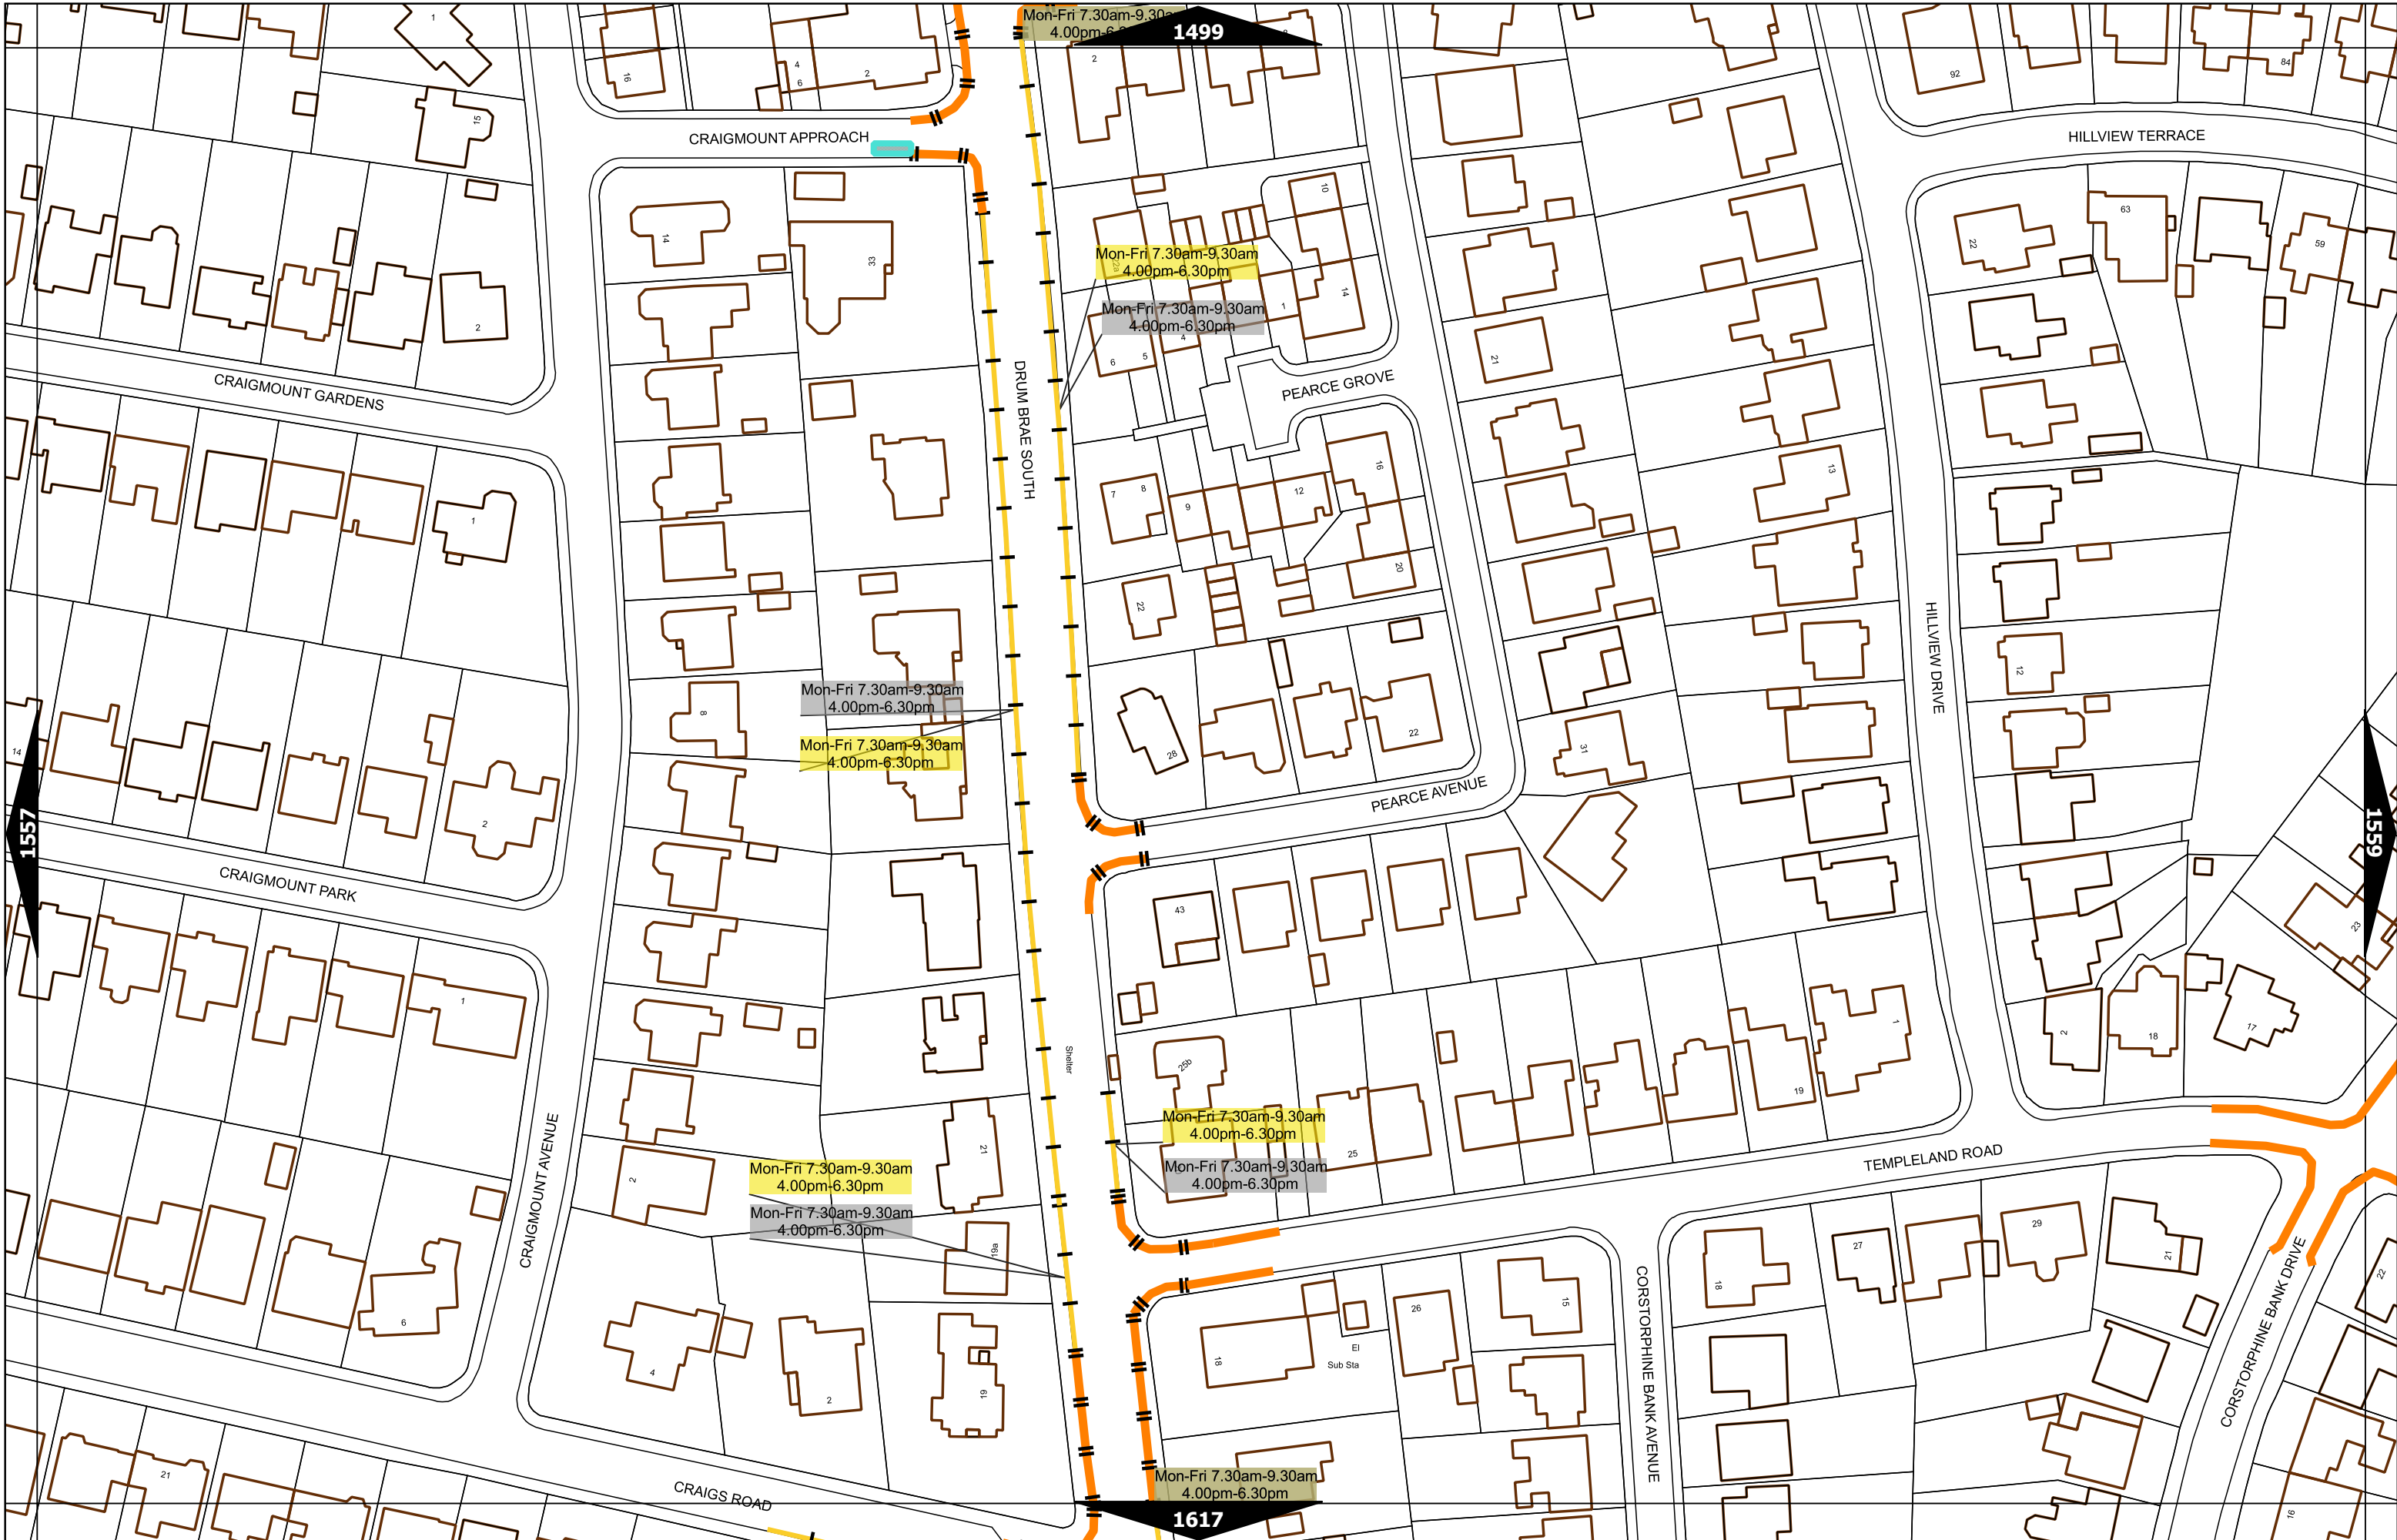

Scale at A3	1:1000
Effective Date	01-Jul-2024
Map Tile	803
Revision	5
Status	CONFIRMED

Scale at A3	1:1000
Effective Date	01-Jul-2024
Map Tile	1127
Revision	2
Status	CONFIRMED

Scale at A3	1:1000
Effective Date	01-Jul-2024
Map Tile	1285
Revision	4
Status	CONFIRMED

Scale at A3	1:1000
Effective Date	01-Jul-2024
Map Tile	1321
Revision	3
Status	CONFIRMED

Scale at A3	1:1000
Effective Date	01-Jul-2024
Map Tile	1322
Revision	4
Status	CONFIRMED

Scale at A3	1:1000
Effective Date	01-Jul-2024
Map Tile	1380
Revision	2
Status	CONFIRMED

This area is covered by a separate text-based traffic order

Scale at A3	1:1000
Effective Date	01-Jul-2024
Map Tile	2093
Revision	5
Status	CONFIRMED

Mon-Fri 7.30am-9.30am  
4.00pm-6.30pm

Mon-Fri 7.30am-9.30am  
4.00pm-6.30pm

Mon-Fri 7.30am-9.30am  
4.00pm-6.30pm

Mon-Fri 7.30am-9.30am  
4.00pm-6.30pm

Scale at A3	1:1000
Effective Date	01-Jul-2024
Map Tile	2147
Revision	2
Status	CONFIRMED

This area is covered by a separate text-based traffic order