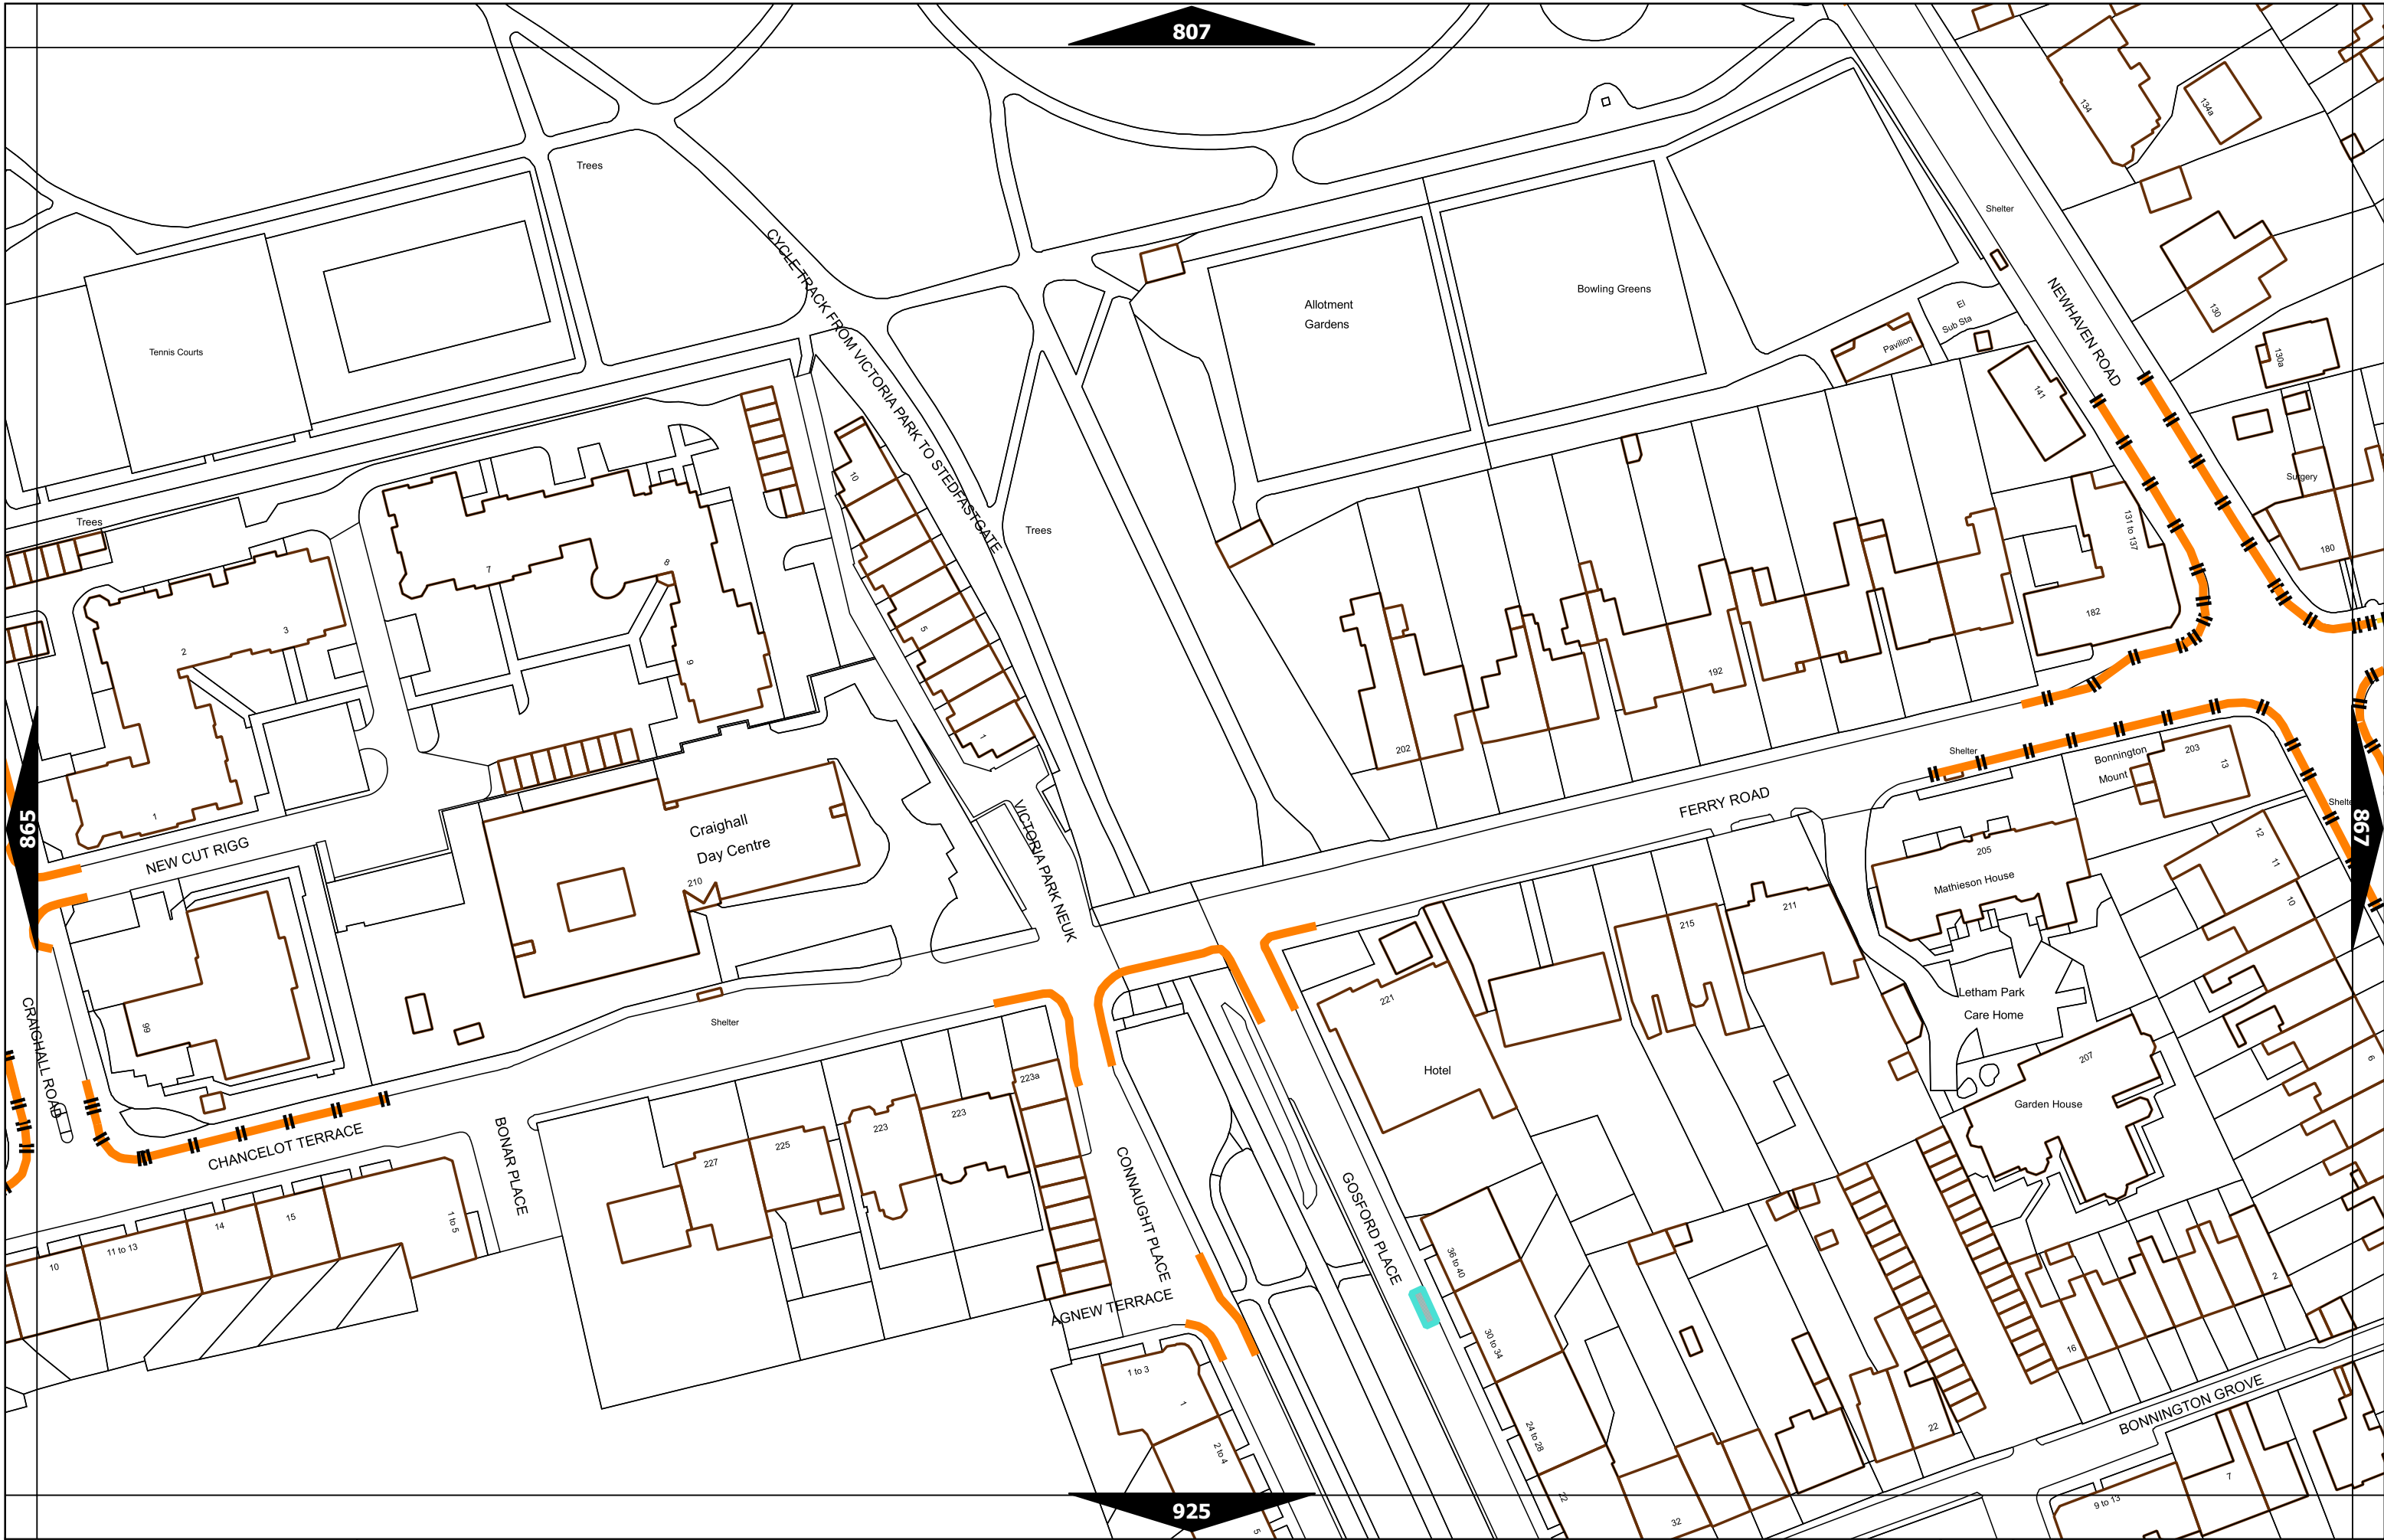

Scale at A3	1:1000
Effective Date	01-Jul-2024
Map Tile	539
Revision	1
Status	CONFIRMED

Scale at A3	1:1000
Effective Date	01-Jul-2024
Map Tile	689
Revision	8
Status	CONFIRMED

Scale at A3	1:1000
Effective Date	01-Jul-2024
Map Tile	748
Revision	6
Status	CONFIRMED

Scale at A3	1:1000
Effective Date	01-Jul-2024
Map Tile	803
Revision	5
Status	CONFIRMED

Scale at A3	1:1000
Effective Date	01-Jul-2024
Map Tile	1127
Revision	2
Status	CONFIRMED

Scale at A3	1:1000
Effective Date	01-Jul-2024
Map Tile	1285
Revision	4
Status	CONFIRMED

This area is covered by a separate text-based traffic order

Scale at A3	1:1000
Effective Date	01-Jul-2024
Map Tile	2093
Revision	5
Status	CONFIRMED

Mon-Fri 7.30am-9.30am  
4.00pm-6.30pm

Mon-Fri 7.30am-9.30am  
4.00pm-6.30pm

Mon-Fri 7.30am-9.30am  
4.00pm-6.30pm

Mon-Fri 7.30am-9.30am  
4.00pm-6.30pm

Scale at A3	1:1000
Effective Date	01-Jul-2024
Map Tile	2147
Revision	2
Status	CONFIRMED

This area is covered by a separate text-based traffic order