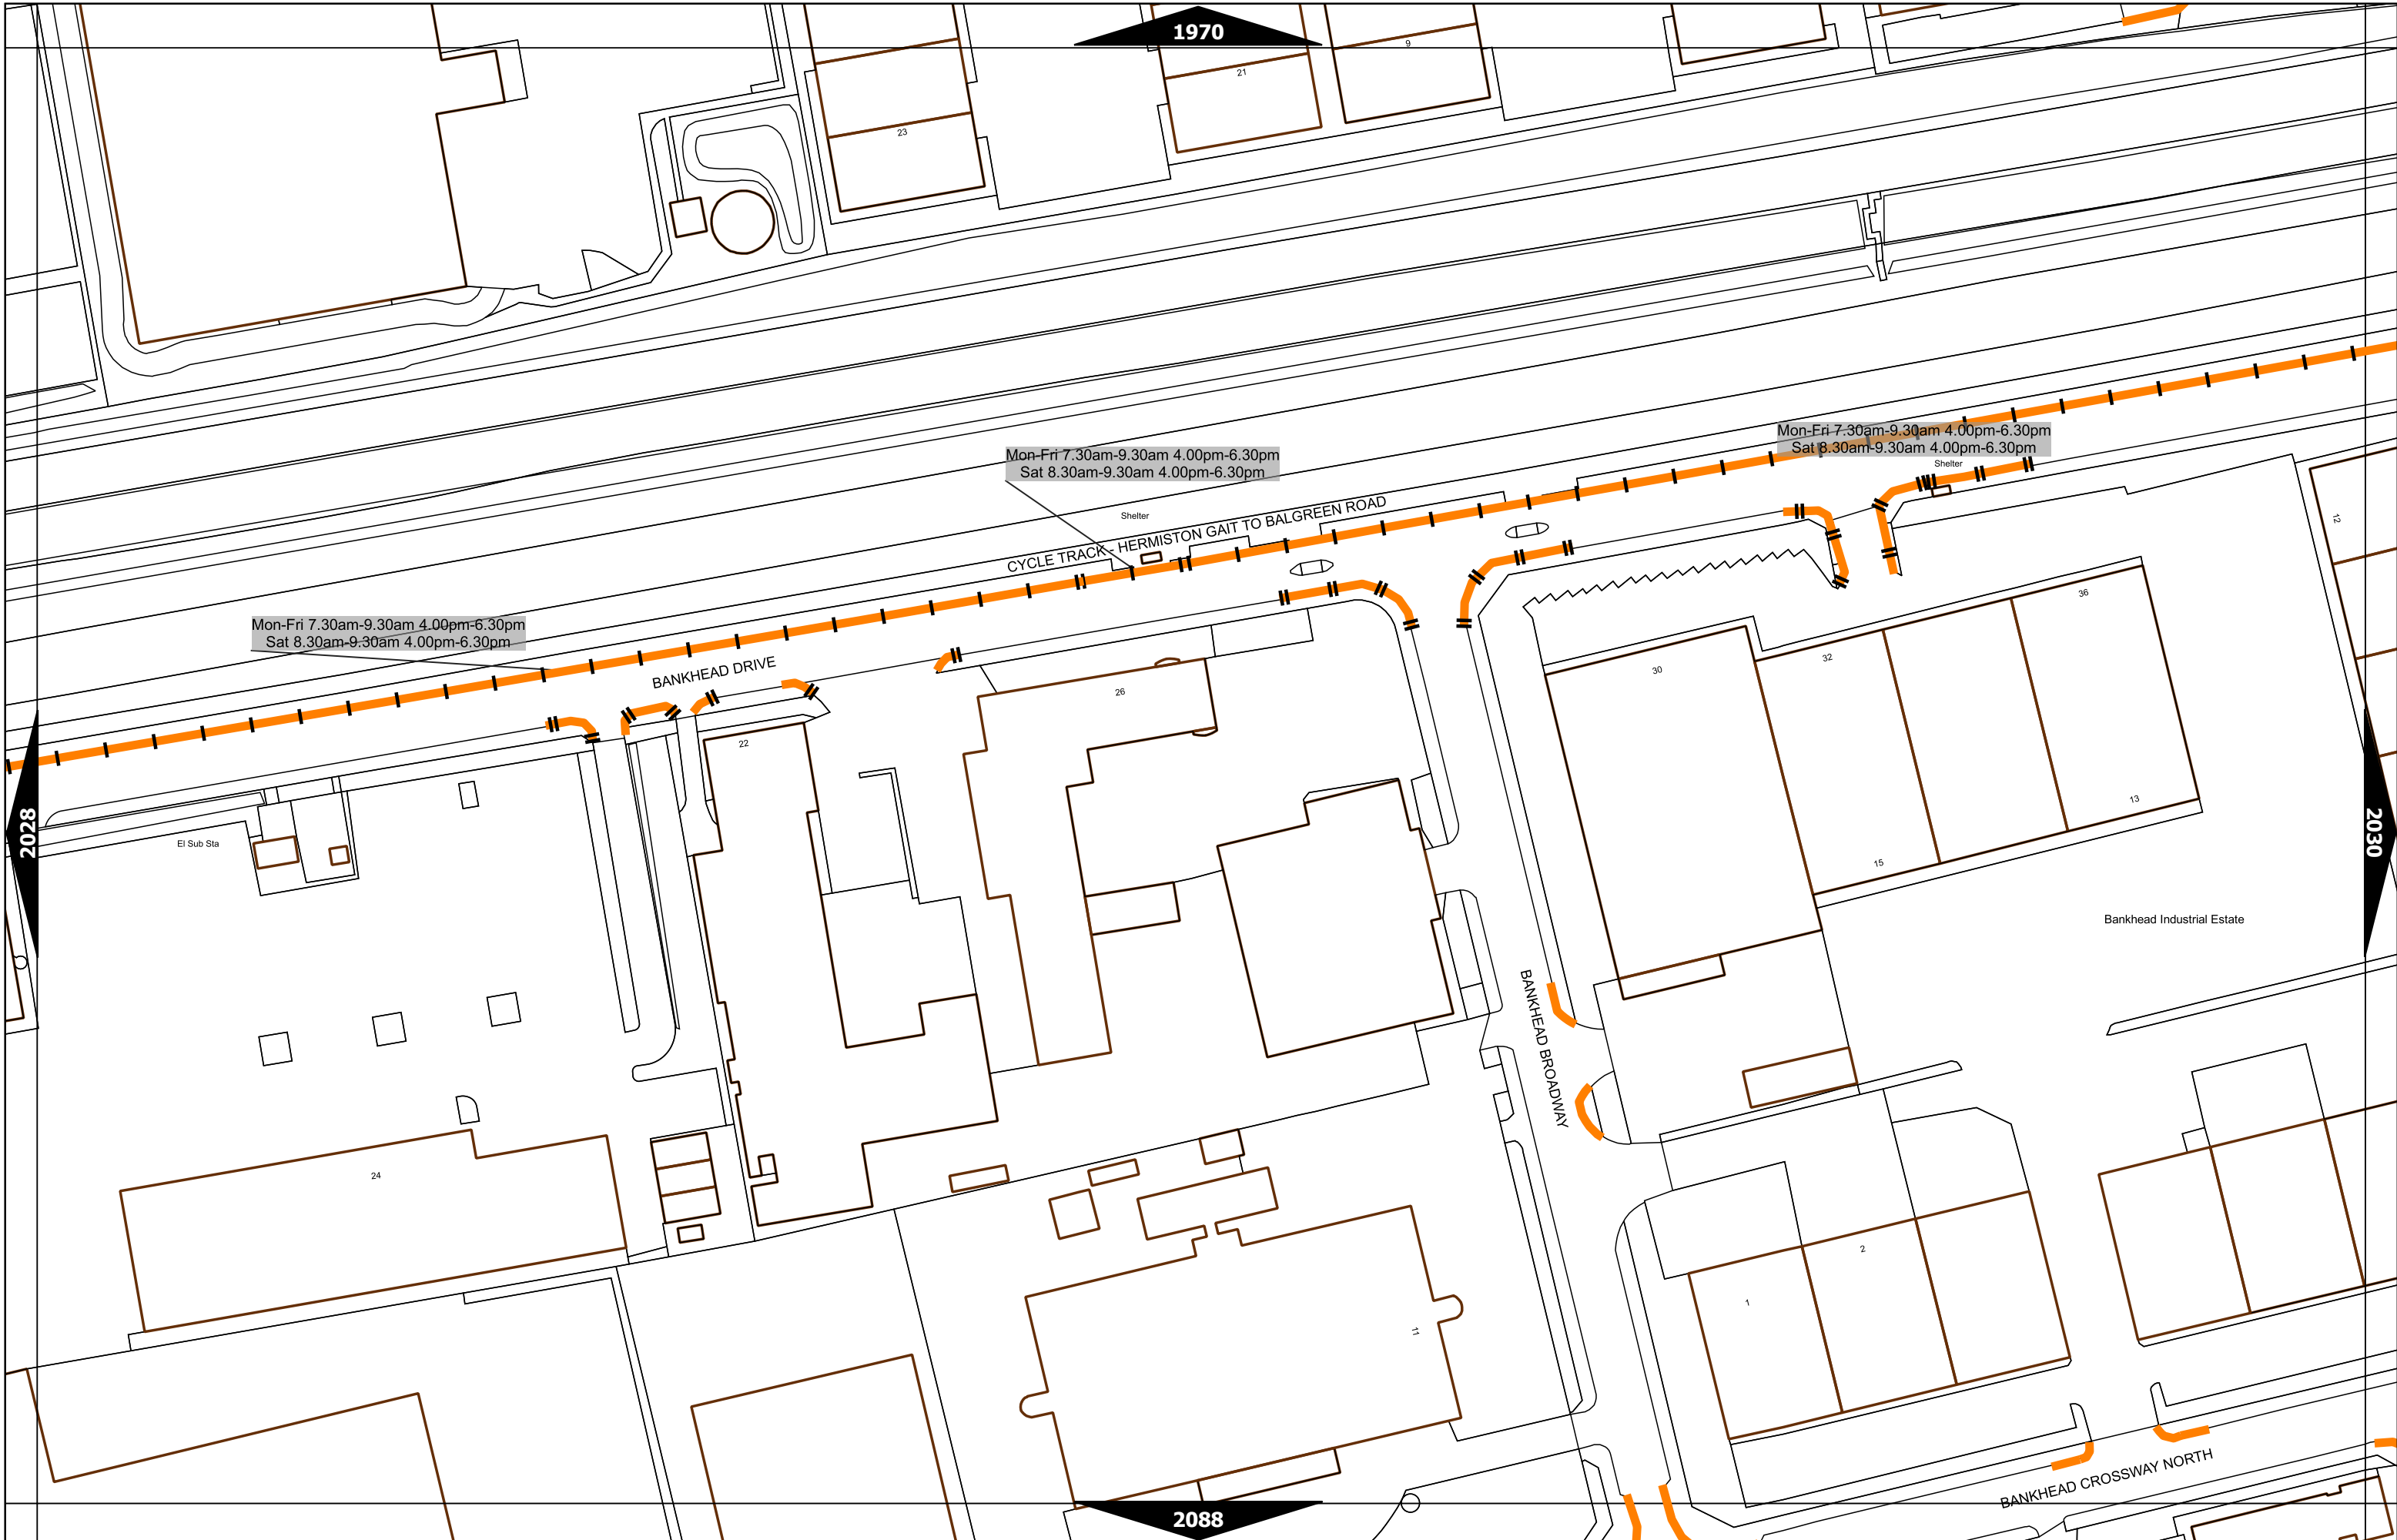

Scale at A3	1:1000
Effective Date	01-Jul-2024
Map Tile	1321
Revision	3
Status	CONFIRMED

Scale at A3	1:1000
Effective Date	01-Jul-2024
Map Tile	1322
Revision	4
Status	CONFIRMED

Scale at A3	1:1000
Effective Date	01-Jul-2024
Map Tile	1380
Revision	2
Status	CONFIRMED

Scale at A3	1:1000
Effective Date	01-Jul-2024
Map Tile	1558
Revision	2
Status	CONFIRMED

Scale at A3	1:1000
Effective Date	01-Jul-2024
Map Tile	1619
Revision	2
Status	CONFIRMED

Scale at A3	1:1000
Effective Date	01-Jul-2024
Map Tile	2029
Revision	4
Status	CONFIRMED

This area is covered by a separate text-based traffic order

Scale at A3	1:1000
Effective Date	01-Jul-2024
Map Tile	2093
Revision	5
Status	CONFIRMED

Mon-Fri 7.30am-9.30am  
4.00pm-6.30pm

Mon-Fri 7.30am-9.30am  
4.00pm-6.30pm

Mon-Fri 7.30am-9.30am  
4.00pm-6.30pm

Mon-Fri 7.30am-9.30am  
4.00pm-6.30pm

Scale at A3	1:1000
Effective Date	01-Jul-2024
Map Tile	2147
Revision	2
Status	CONFIRMED

This area is covered by a separate text-based traffic order