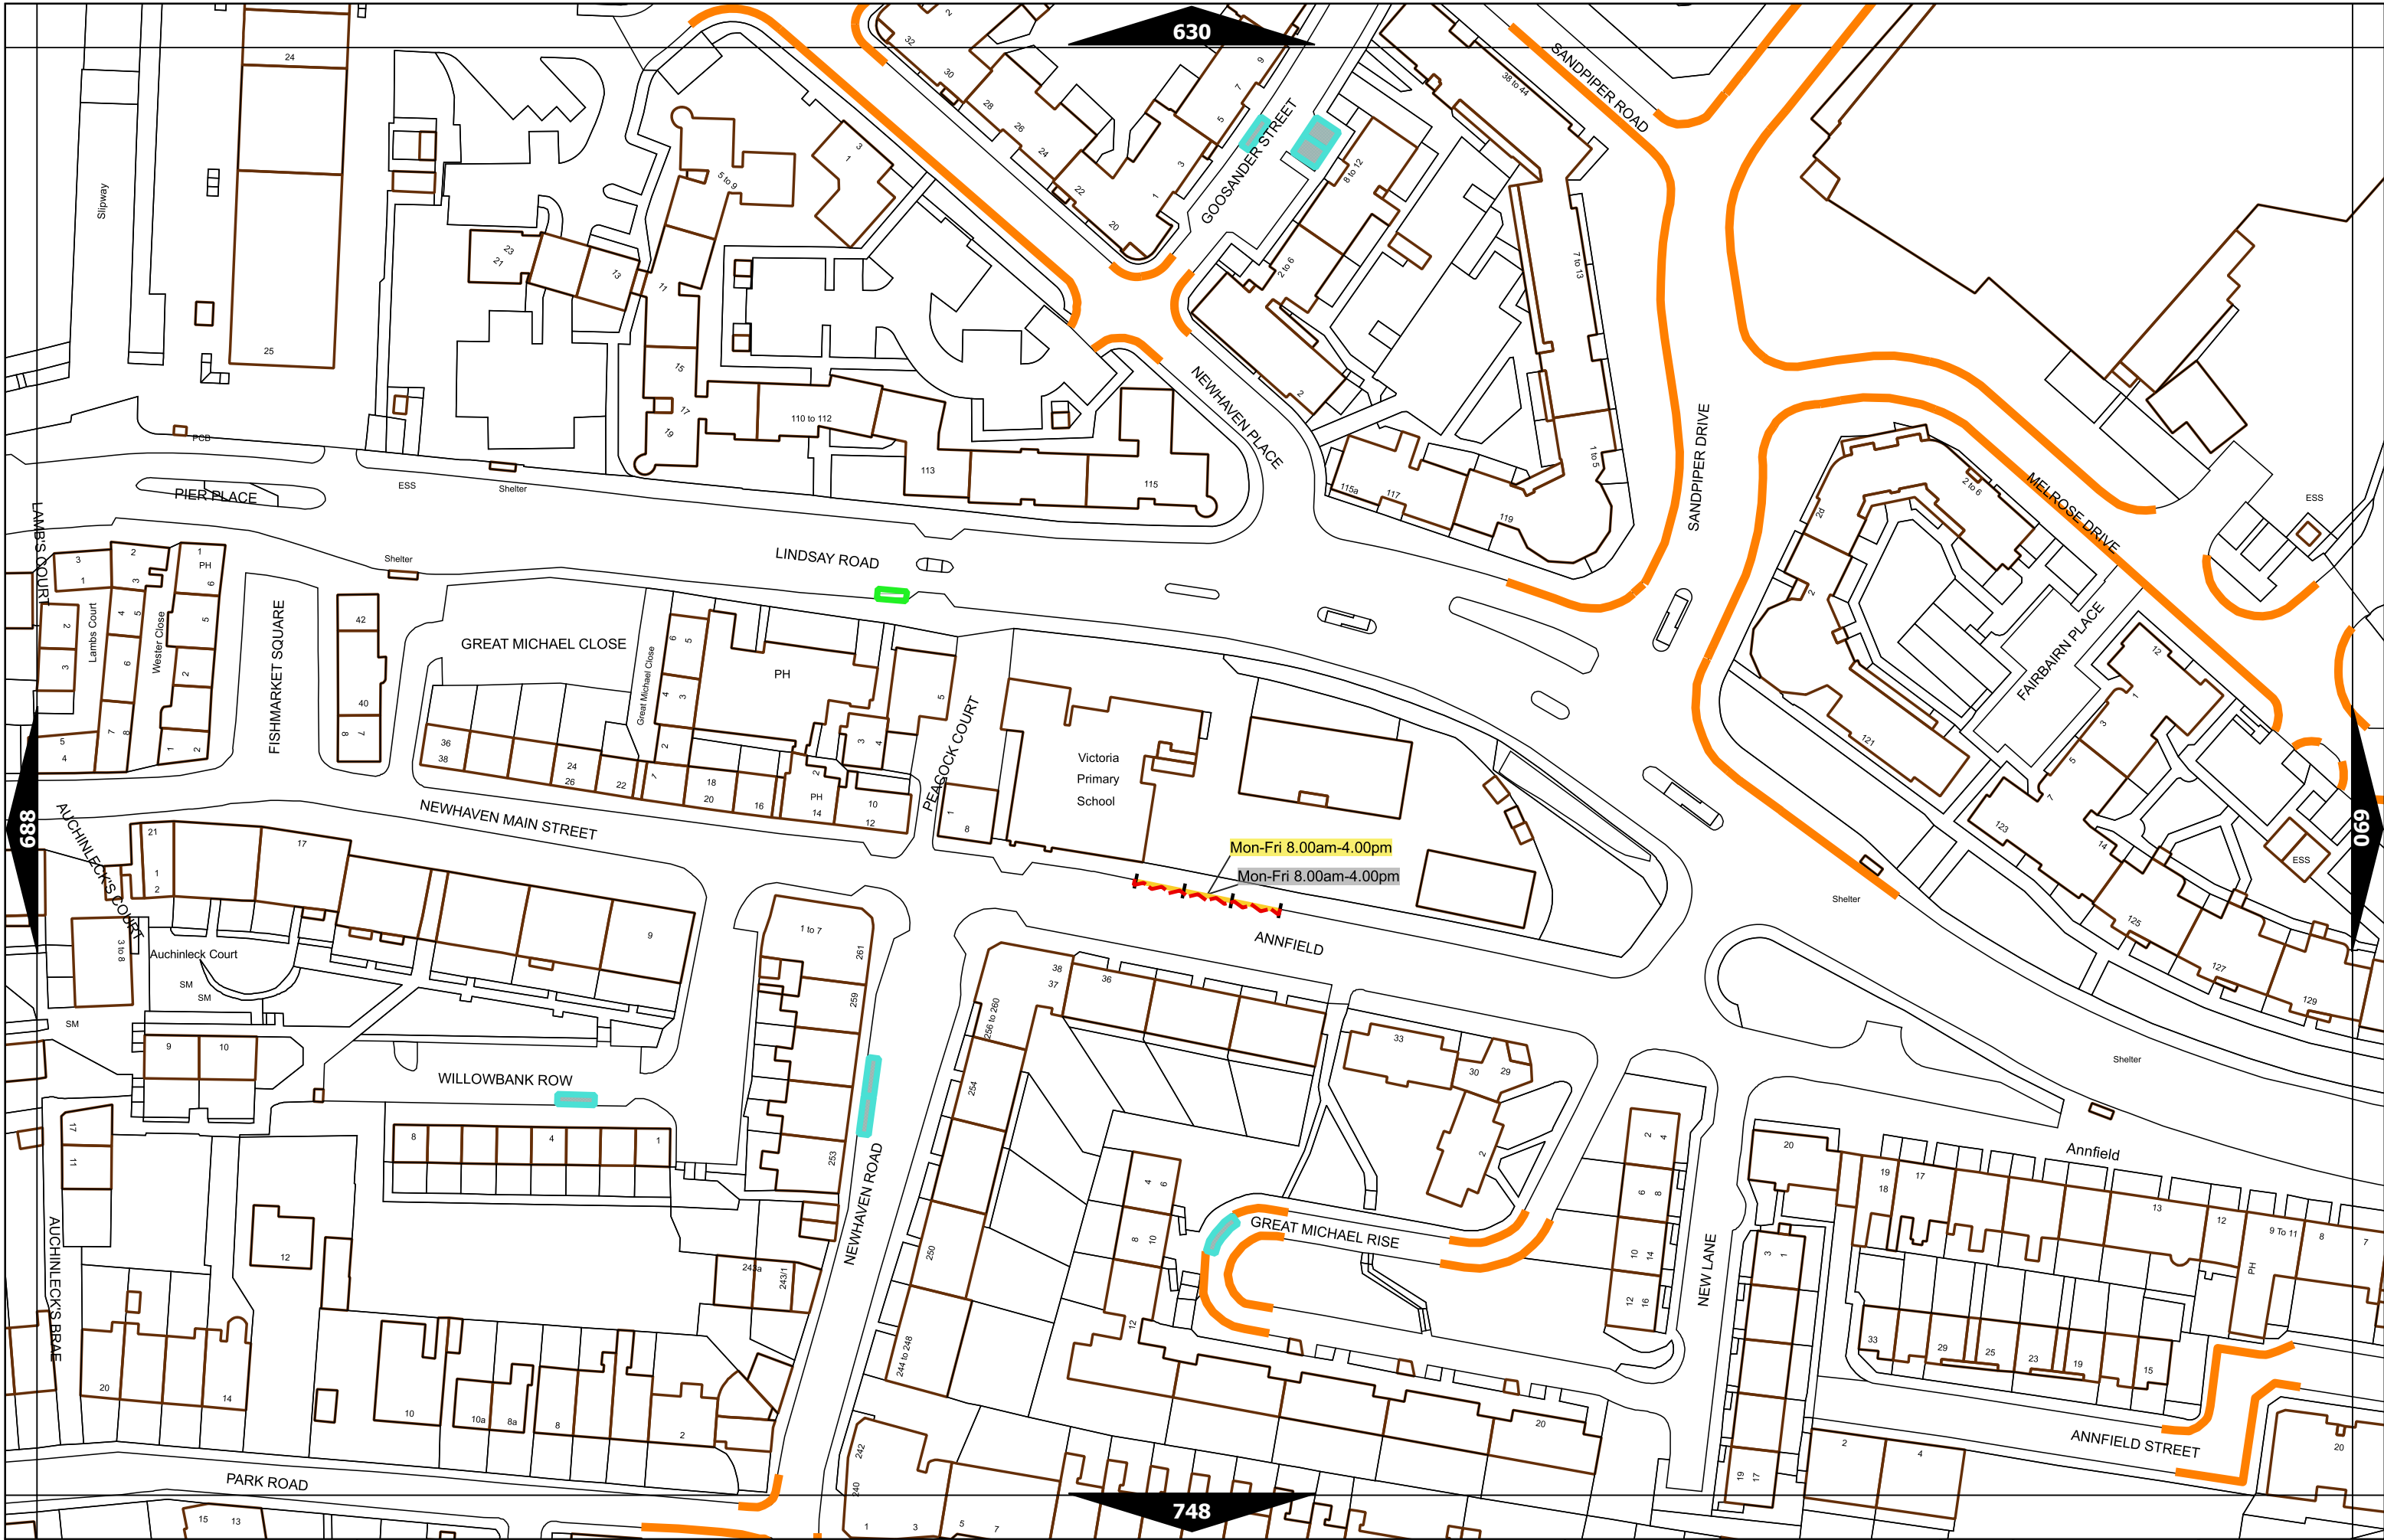

Scale at A3	1:1000
Effective Date	01-Jul-2024
Map Tile	539
Revision	1
Status	CONFIRMED

Scale at A3	1:1000
Effective Date	01-Jul-2024
Map Tile	689
Revision	8
Status	CONFIRMED

Scale at A3	1:1000
Effective Date	01-Jul-2024
Map Tile	748
Revision	6
Status	CONFIRMED

Scale at A3	1:1000
Effective Date	01-Jul-2024
Map Tile	803
Revision	5
Status	CONFIRMED

Scale at A3	1:1000
Effective Date	01-Jul-2024
Map Tile	1127
Revision	2
Status	CONFIRMED

Scale at A3	1:1000
Effective Date	01-Jul-2024
Map Tile	1285
Revision	4
Status	CONFIRMED

This area is covered by a separate text-based traffic order

Scale at A3	1:1000
Effective Date	01-Jul-2024
Map Tile	2093
Revision	5
Status	CONFIRMED

Mon-Fri 7.30am-9.30am  
4.00pm-6.30pm

Mon-Fri 7.30am-9.30am  
4.00pm-6.30pm

Mon-Fri 7.30am-9.30am  
4.00pm-6.30pm

Mon-Fri 7.30am-9.30am  
4.00pm-6.30pm

Scale at A3	1:1000
Effective Date	01-Jul-2024
Map Tile	2147
Revision	2
Status	CONFIRMED

This area is covered by a separate text-based traffic order