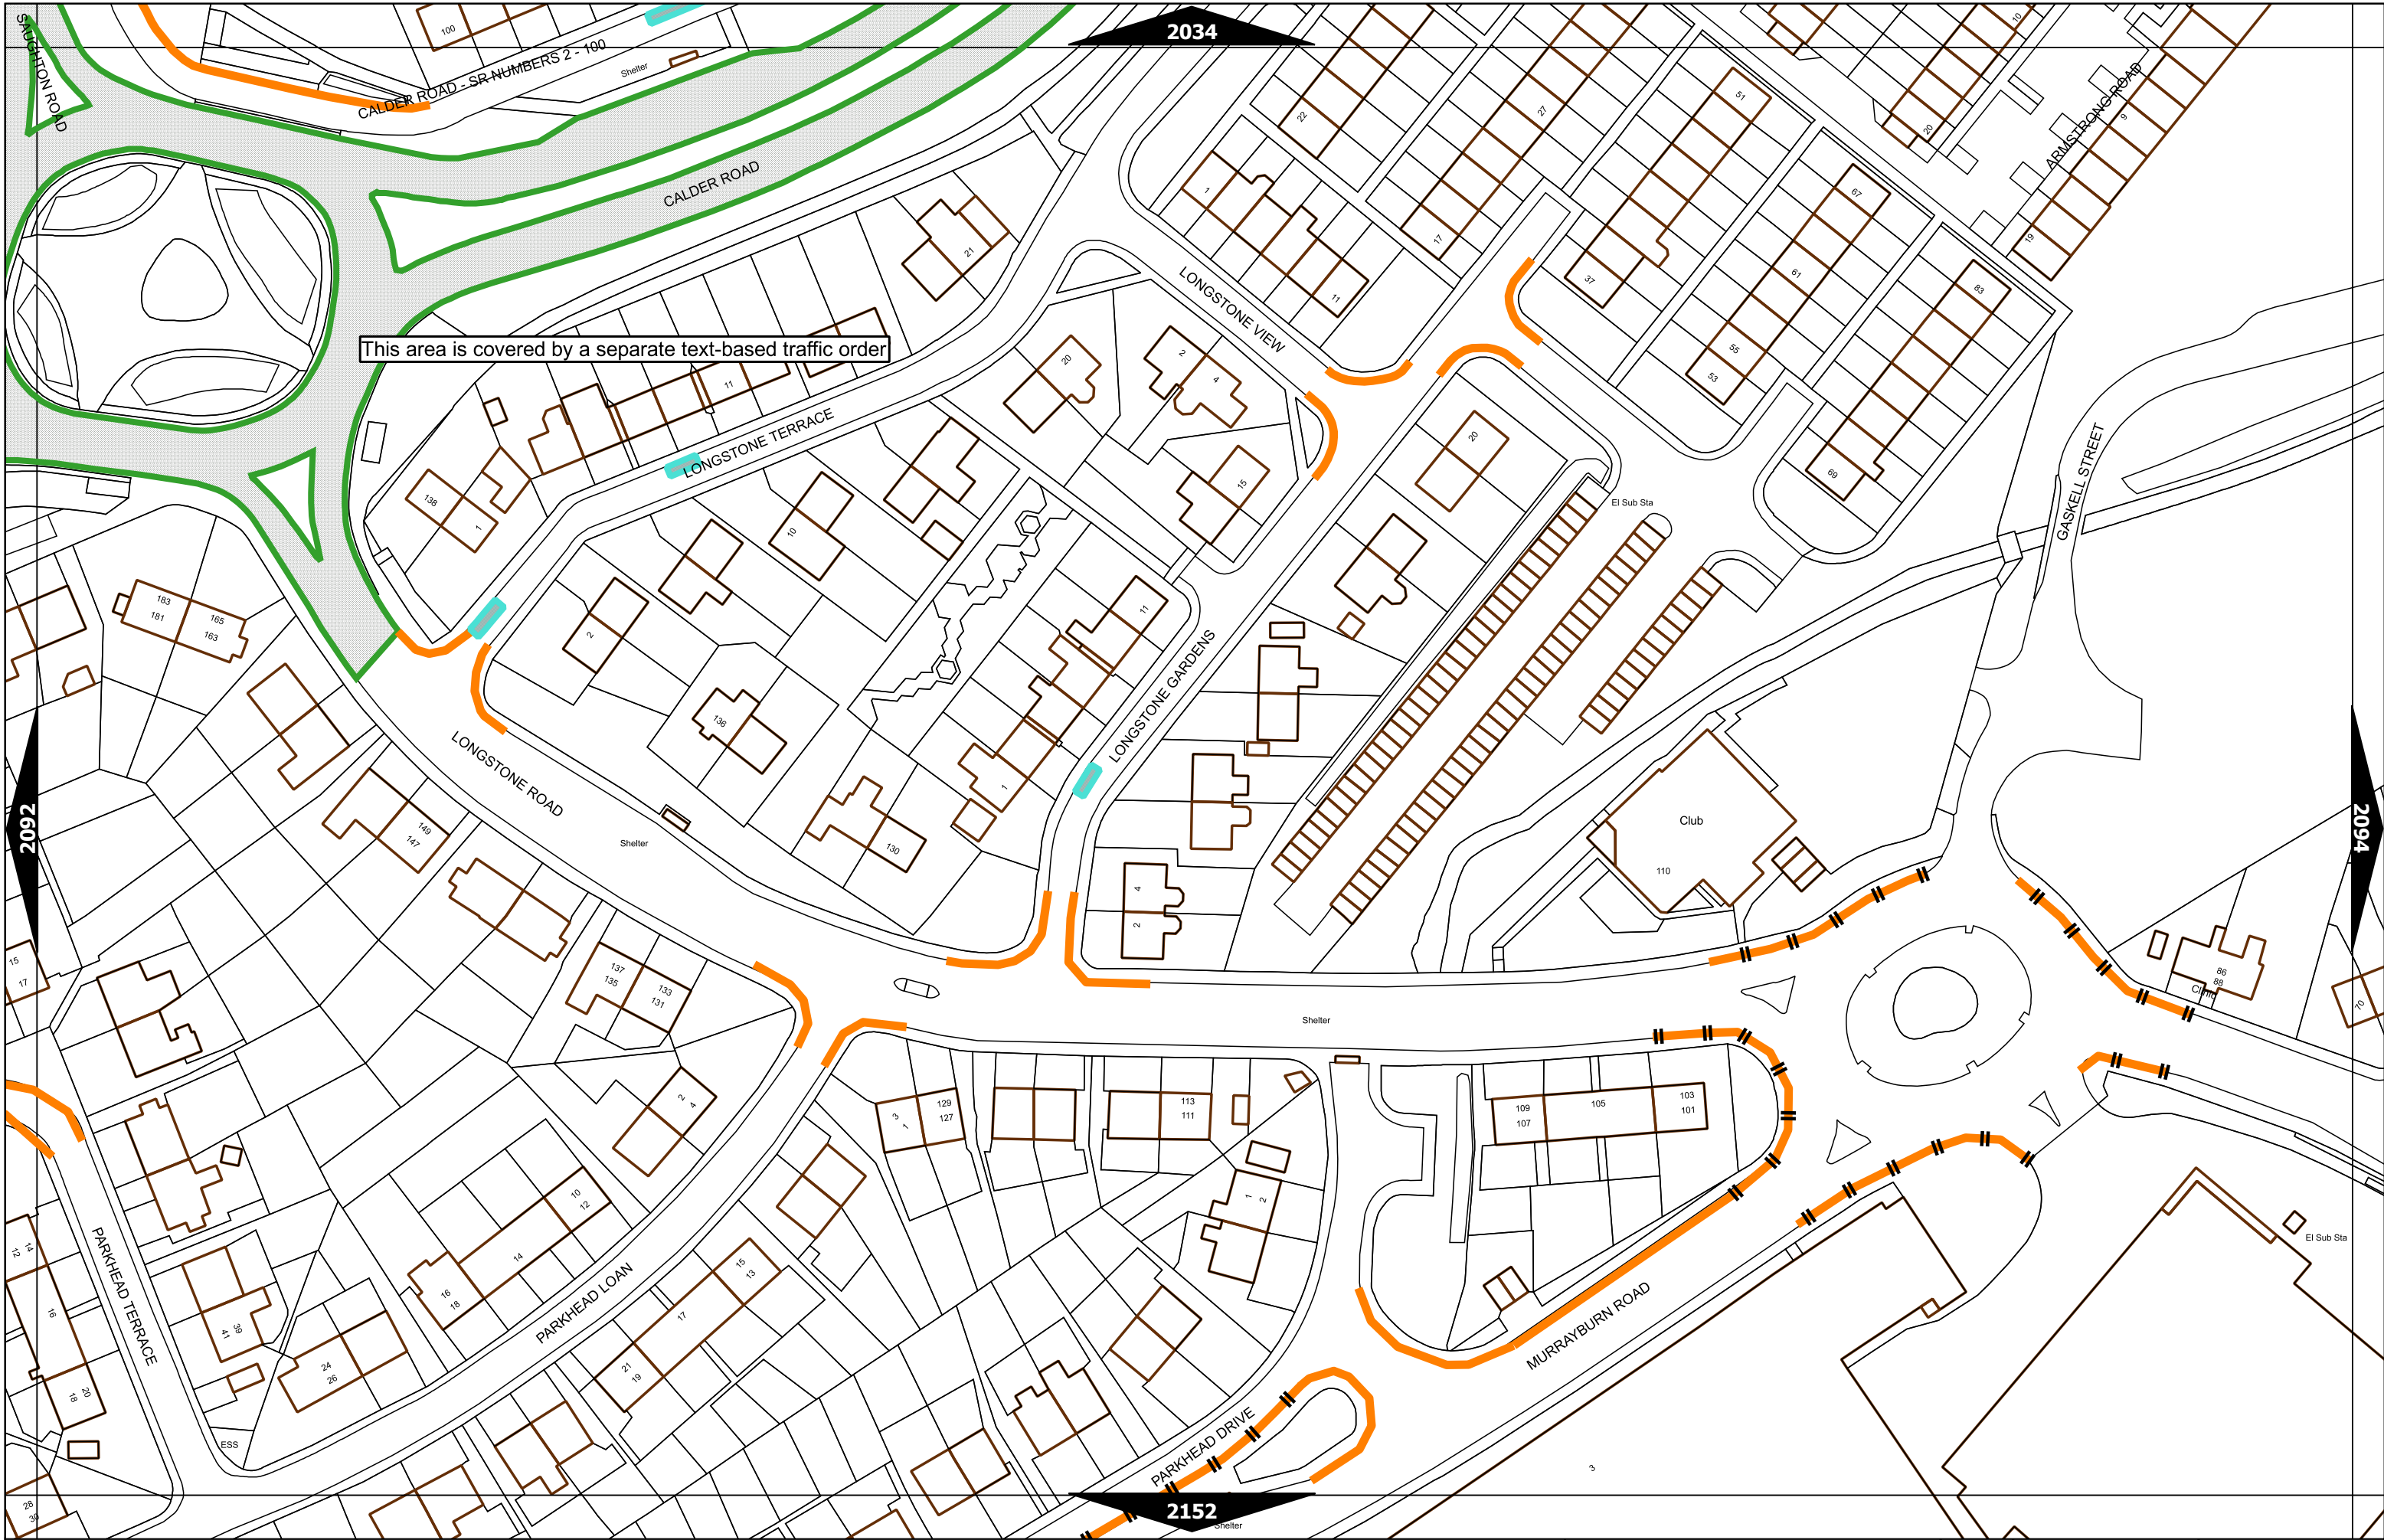

Scale at A3	1:1000
Effective Date	01-Jul-2024
Map Tile	1558
Revision	2
Status	CONFIRMED

Scale at A3	1:1000
Effective Date	01-Jul-2024
Map Tile	1619
Revision	2
Status	CONFIRMED

Scale at A3	1:1000
Effective Date	01-Jul-2024
Map Tile	2029
Revision	4
Status	CONFIRMED

This area is covered by a separate text-based traffic order

Scale at A3	1:1000
Effective Date	01-Jul-2024
Map Tile	2093
Revision	5
Status	CONFIRMED

Mon-Fri 7.30am-9.30am  
4.00pm-6.30pm

Mon-Fri 7.30am-9.30am  
4.00pm-6.30pm

Mon-Fri 7.30am-9.30am  
4.00pm-6.30pm

Mon-Fri 7.30am-9.30am  
4.00pm-6.30pm

Scale at A3	1:1000
Effective Date	01-Jul-2024
Map Tile	2147
Revision	2
Status	CONFIRMED

This area is covered by a separate text-based traffic order

Mon-Sat 8.00am-6.00pm  
 Max Stay: 1h  
 No Return

Scale at A3	1:1000
Effective Date	01-Jul-2024
Map Tile	2149
Revision	5
Status	CONFIRMED

Scale at A3	1:1000
Effective Date	01-Jul-2024
Map Tile	2336
Revision	2
Status	CONFIRMED