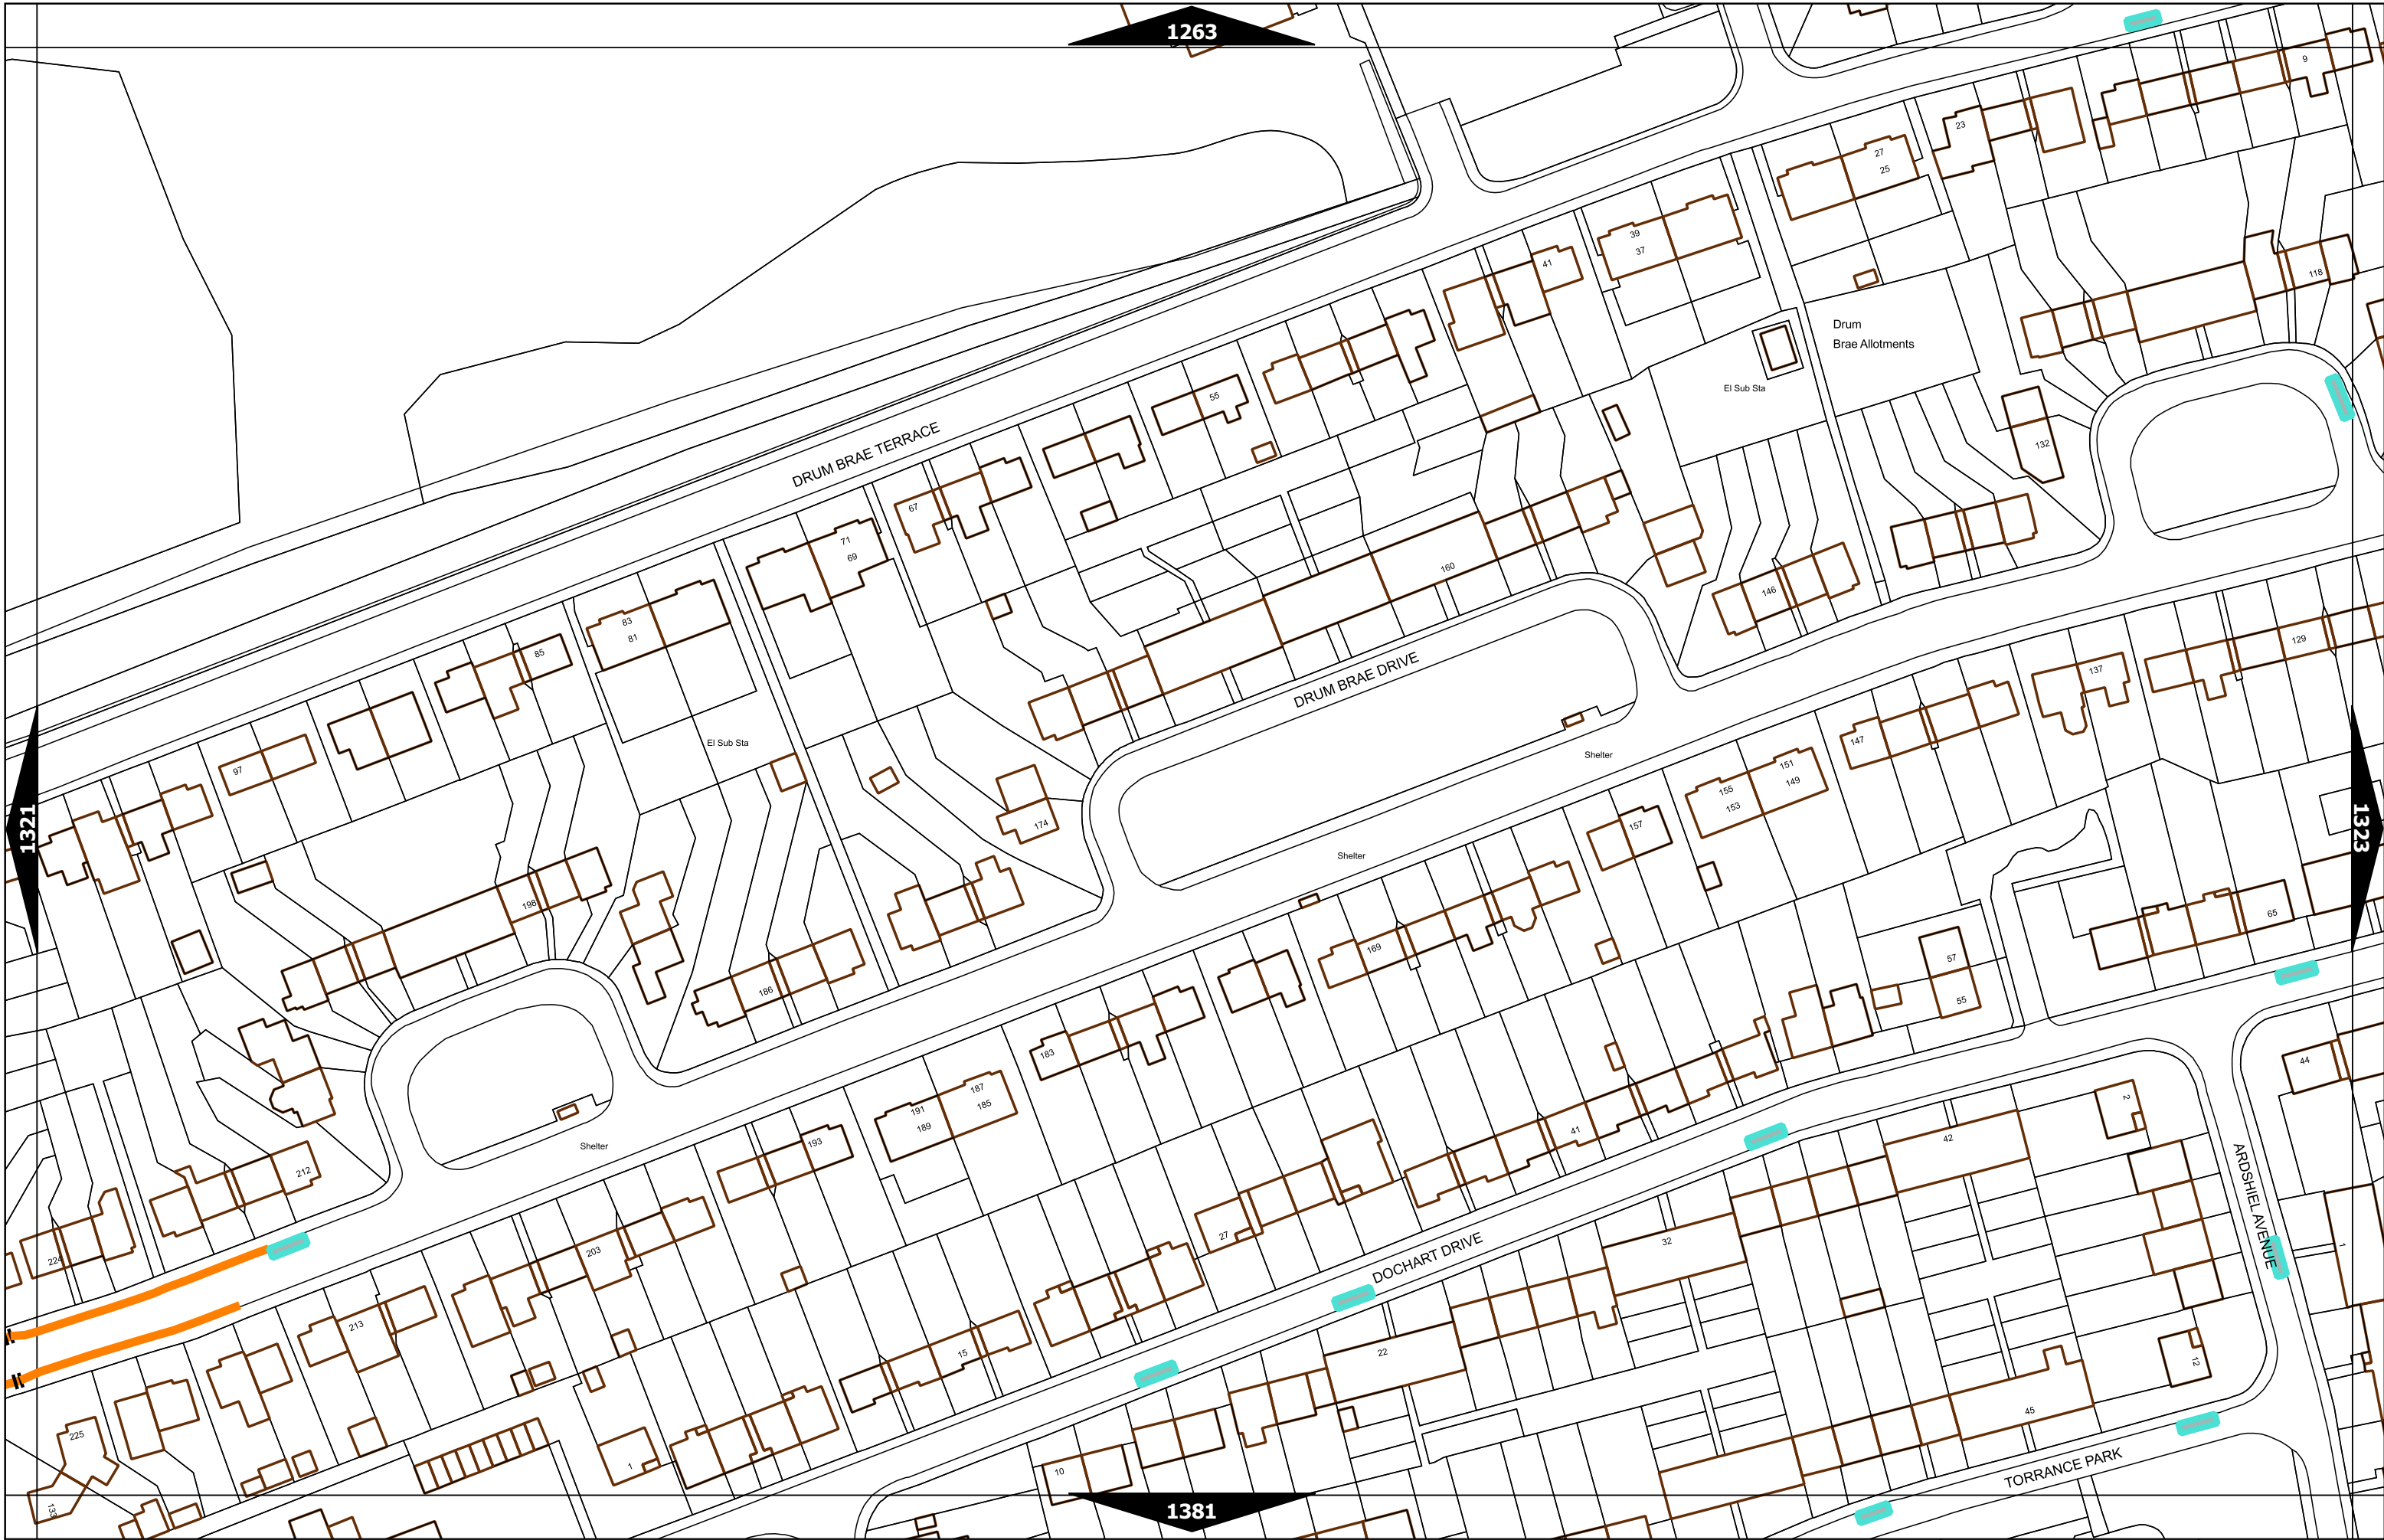

Scale at A3	1:1000
Effective Date	01-Jul-2024
Map Tile	803
Revision	5
Status	CONFIRMED

Scale at A3	1:1000
Effective Date	01-Jul-2024
Map Tile	1127
Revision	2
Status	CONFIRMED

Scale at A3	1:1000
Effective Date	01-Jul-2024
Map Tile	1285
Revision	4
Status	CONFIRMED

Scale at A3	1:1000
Effective Date	01-Jul-2024
Map Tile	1321
Revision	3
Status	CONFIRMED

Scale at A3	1:1000
Effective Date	01-Jul-2024
Map Tile	1322
Revision	4
Status	CONFIRMED

Scale at A3	1:1000
Effective Date	01-Jul-2024
Map Tile	1380
Revision	2
Status	CONFIRMED

This area is covered by a separate text-based traffic order

Scale at A3	1:1000
Effective Date	01-Jul-2024
Map Tile	2093
Revision	5
Status	CONFIRMED

Mon-Fri 7.30am-9.30am  
4.00pm-6.30pm

Mon-Fri 7.30am-9.30am  
4.00pm-6.30pm

Mon-Fri 7.30am-9.30am  
4.00pm-6.30pm

Mon-Fri 7.30am-9.30am  
4.00pm-6.30pm

Scale at A3	1:1000
Effective Date	01-Jul-2024
Map Tile	2147
Revision	2
Status	CONFIRMED

This area is covered by a separate text-based traffic order