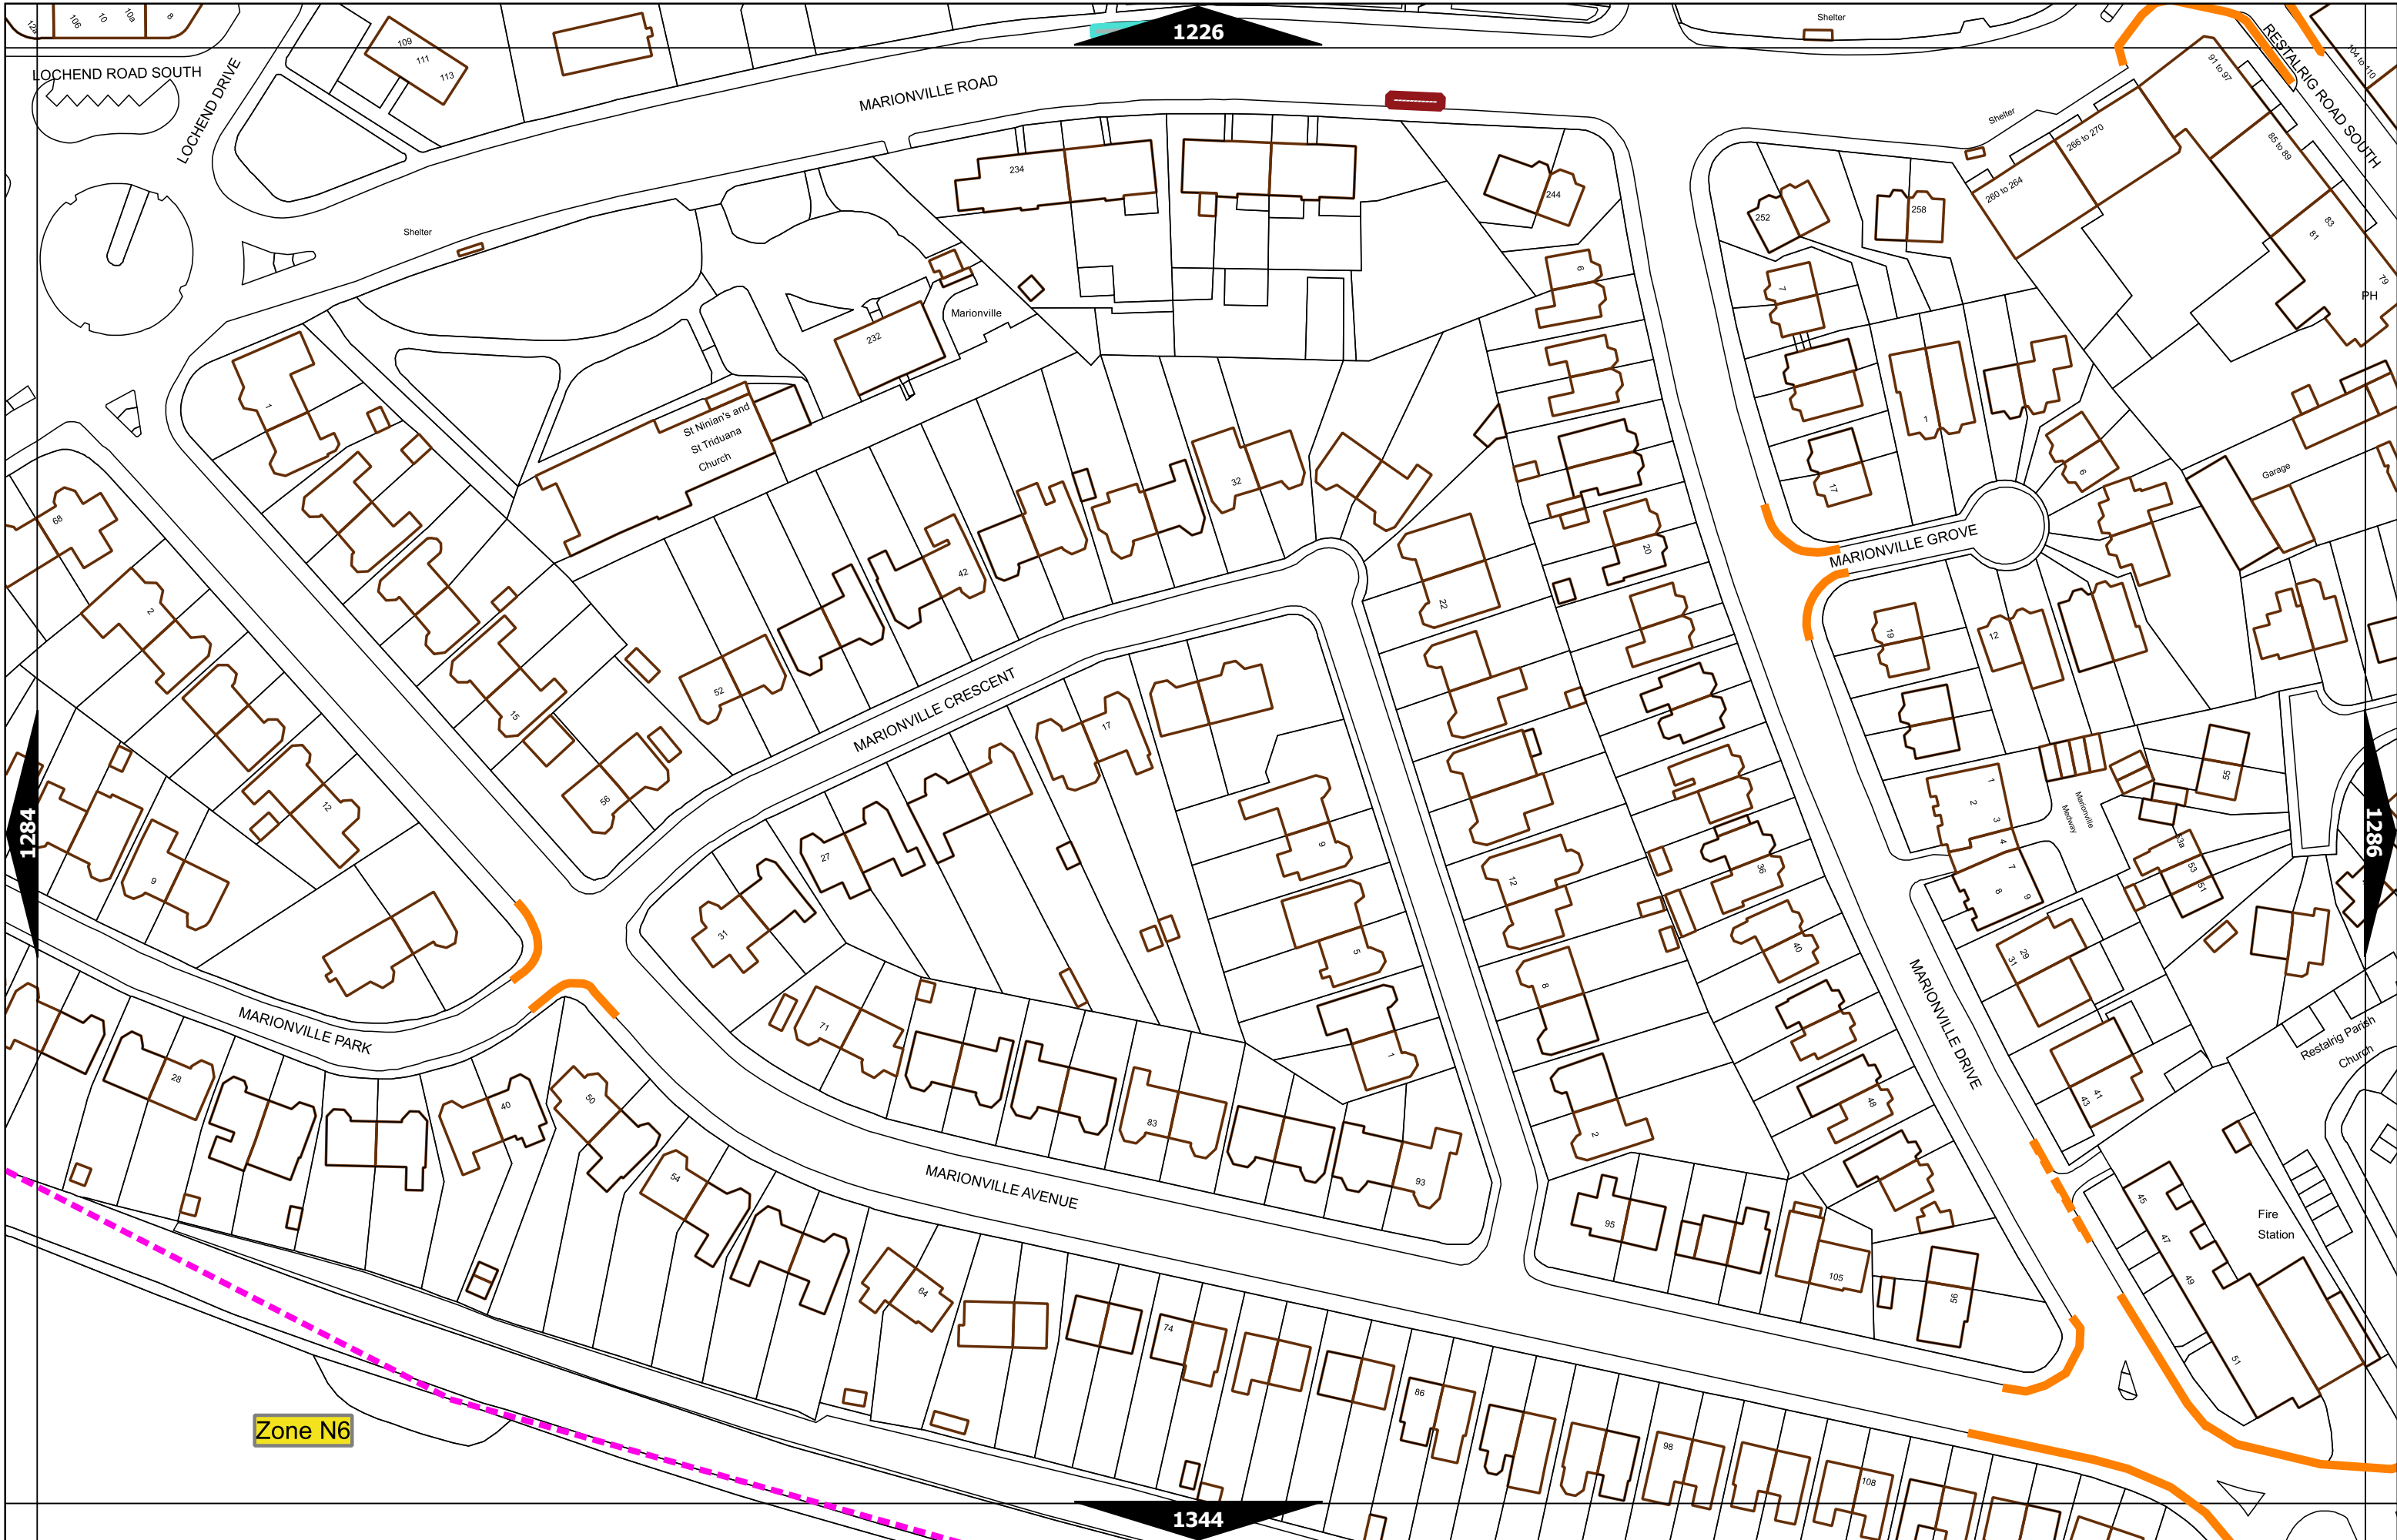

Scale at A3	1:1000
Effective Date	01-Jul-2024
Map Tile	539
Revision	1
Status	CONFIRMED

Scale at A3	1:1000
Effective Date	01-Jul-2024
Map Tile	689
Revision	8
Status	CONFIRMED

Scale at A3	1:1000
Effective Date	01-Jul-2024
Map Tile	748
Revision	6
Status	CONFIRMED

Scale at A3	1:1000
Effective Date	01-Jul-2024
Map Tile	803
Revision	5
Status	CONFIRMED

Scale at A3	1:1000
Effective Date	01-Jul-2024
Map Tile	1127
Revision	2
Status	CONFIRMED

Scale at A3	1:1000
Effective Date	01-Jul-2024
Map Tile	1285
Revision	4
Status	CONFIRMED

This area is covered by a separate text-based traffic order

Scale at A3	1:1000
Effective Date	01-Jul-2024
Map Tile	2093
Revision	5
Status	CONFIRMED

Mon-Fri 7.30am-9.30am  
4.00pm-6.30pm

Mon-Fri 7.30am-9.30am  
4.00pm-6.30pm

Mon-Fri 7.30am-9.30am  
4.00pm-6.30pm

Mon-Fri 7.30am-9.30am  
4.00pm-6.30pm

Scale at A3	1:1000
Effective Date	01-Jul-2024
Map Tile	2147
Revision	2
Status	CONFIRMED

This area is covered by a separate text-based traffic order