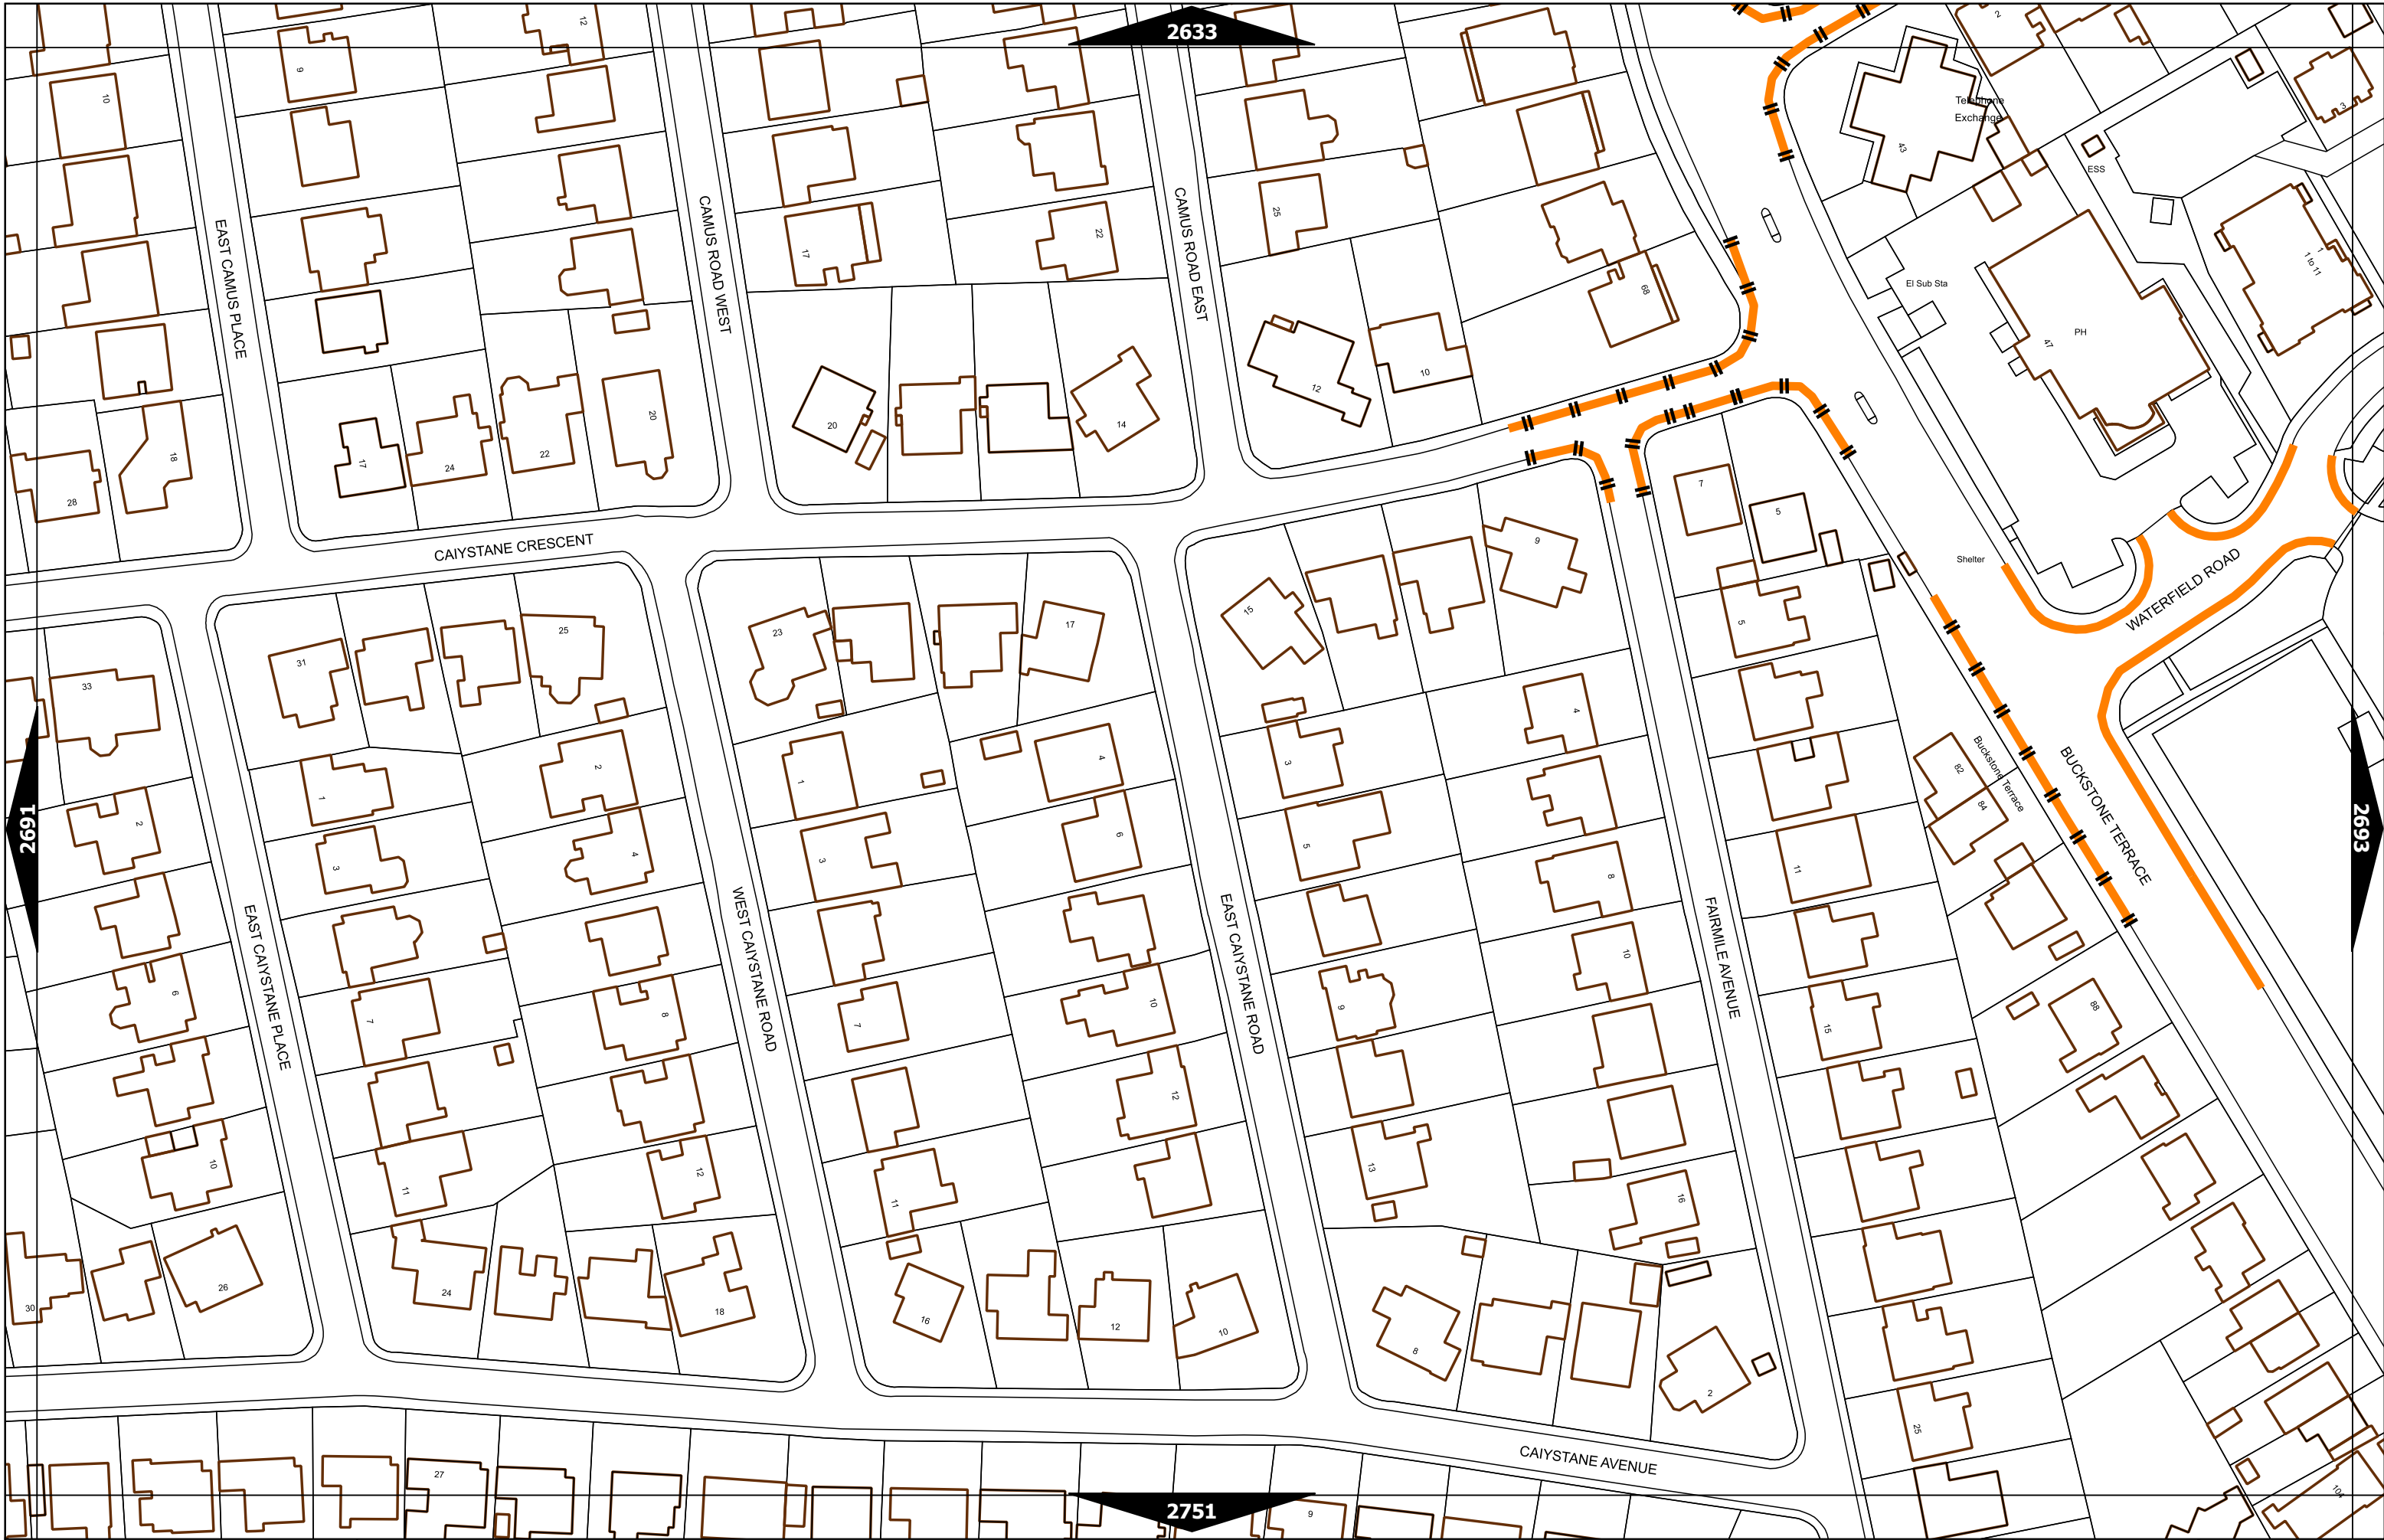

This area is covered by a separate text-based traffic order

Scale at A3	1:1000
Effective Date	01-Jul-2024
Map Tile	2093
Revision	5
Status	CONFIRMED

Mon-Fri 7.30am-9.30am  
4.00pm-6.30pm

Mon-Fri 7.30am-9.30am  
4.00pm-6.30pm

Mon-Fri 7.30am-9.30am  
4.00pm-6.30pm

Mon-Fri 7.30am-9.30am  
4.00pm-6.30pm

Scale at A3	1:1000
Effective Date	01-Jul-2024
Map Tile	2147
Revision	2
Status	CONFIRMED

This area is covered by a separate text-based traffic order

Mon-Sat 8.00am-6.00pm  
 Max Stay: 1h  
 No Return

Scale at A3	1:1000
Effective Date	01-Jul-2024
Map Tile	2149
Revision	5
Status	CONFIRMED

Scale at A3	1:1000
Effective Date	01-Jul-2024
Map Tile	2336
Revision	2
Status	CONFIRMED

Scale at A3	1:1000
Effective Date	01-Jul-2024
Map Tile	2572
Revision	4
Status	CONFIRMED

Scale at A3	1:1000
Effective Date	01-Jul-2024
Map Tile	2692
Revision	3
Status	CONFIRMED

Scale at A3	1:1000
Effective Date	01-Jul-2024
Map Tile	2705
Revision	2
Status	CONFIRMED