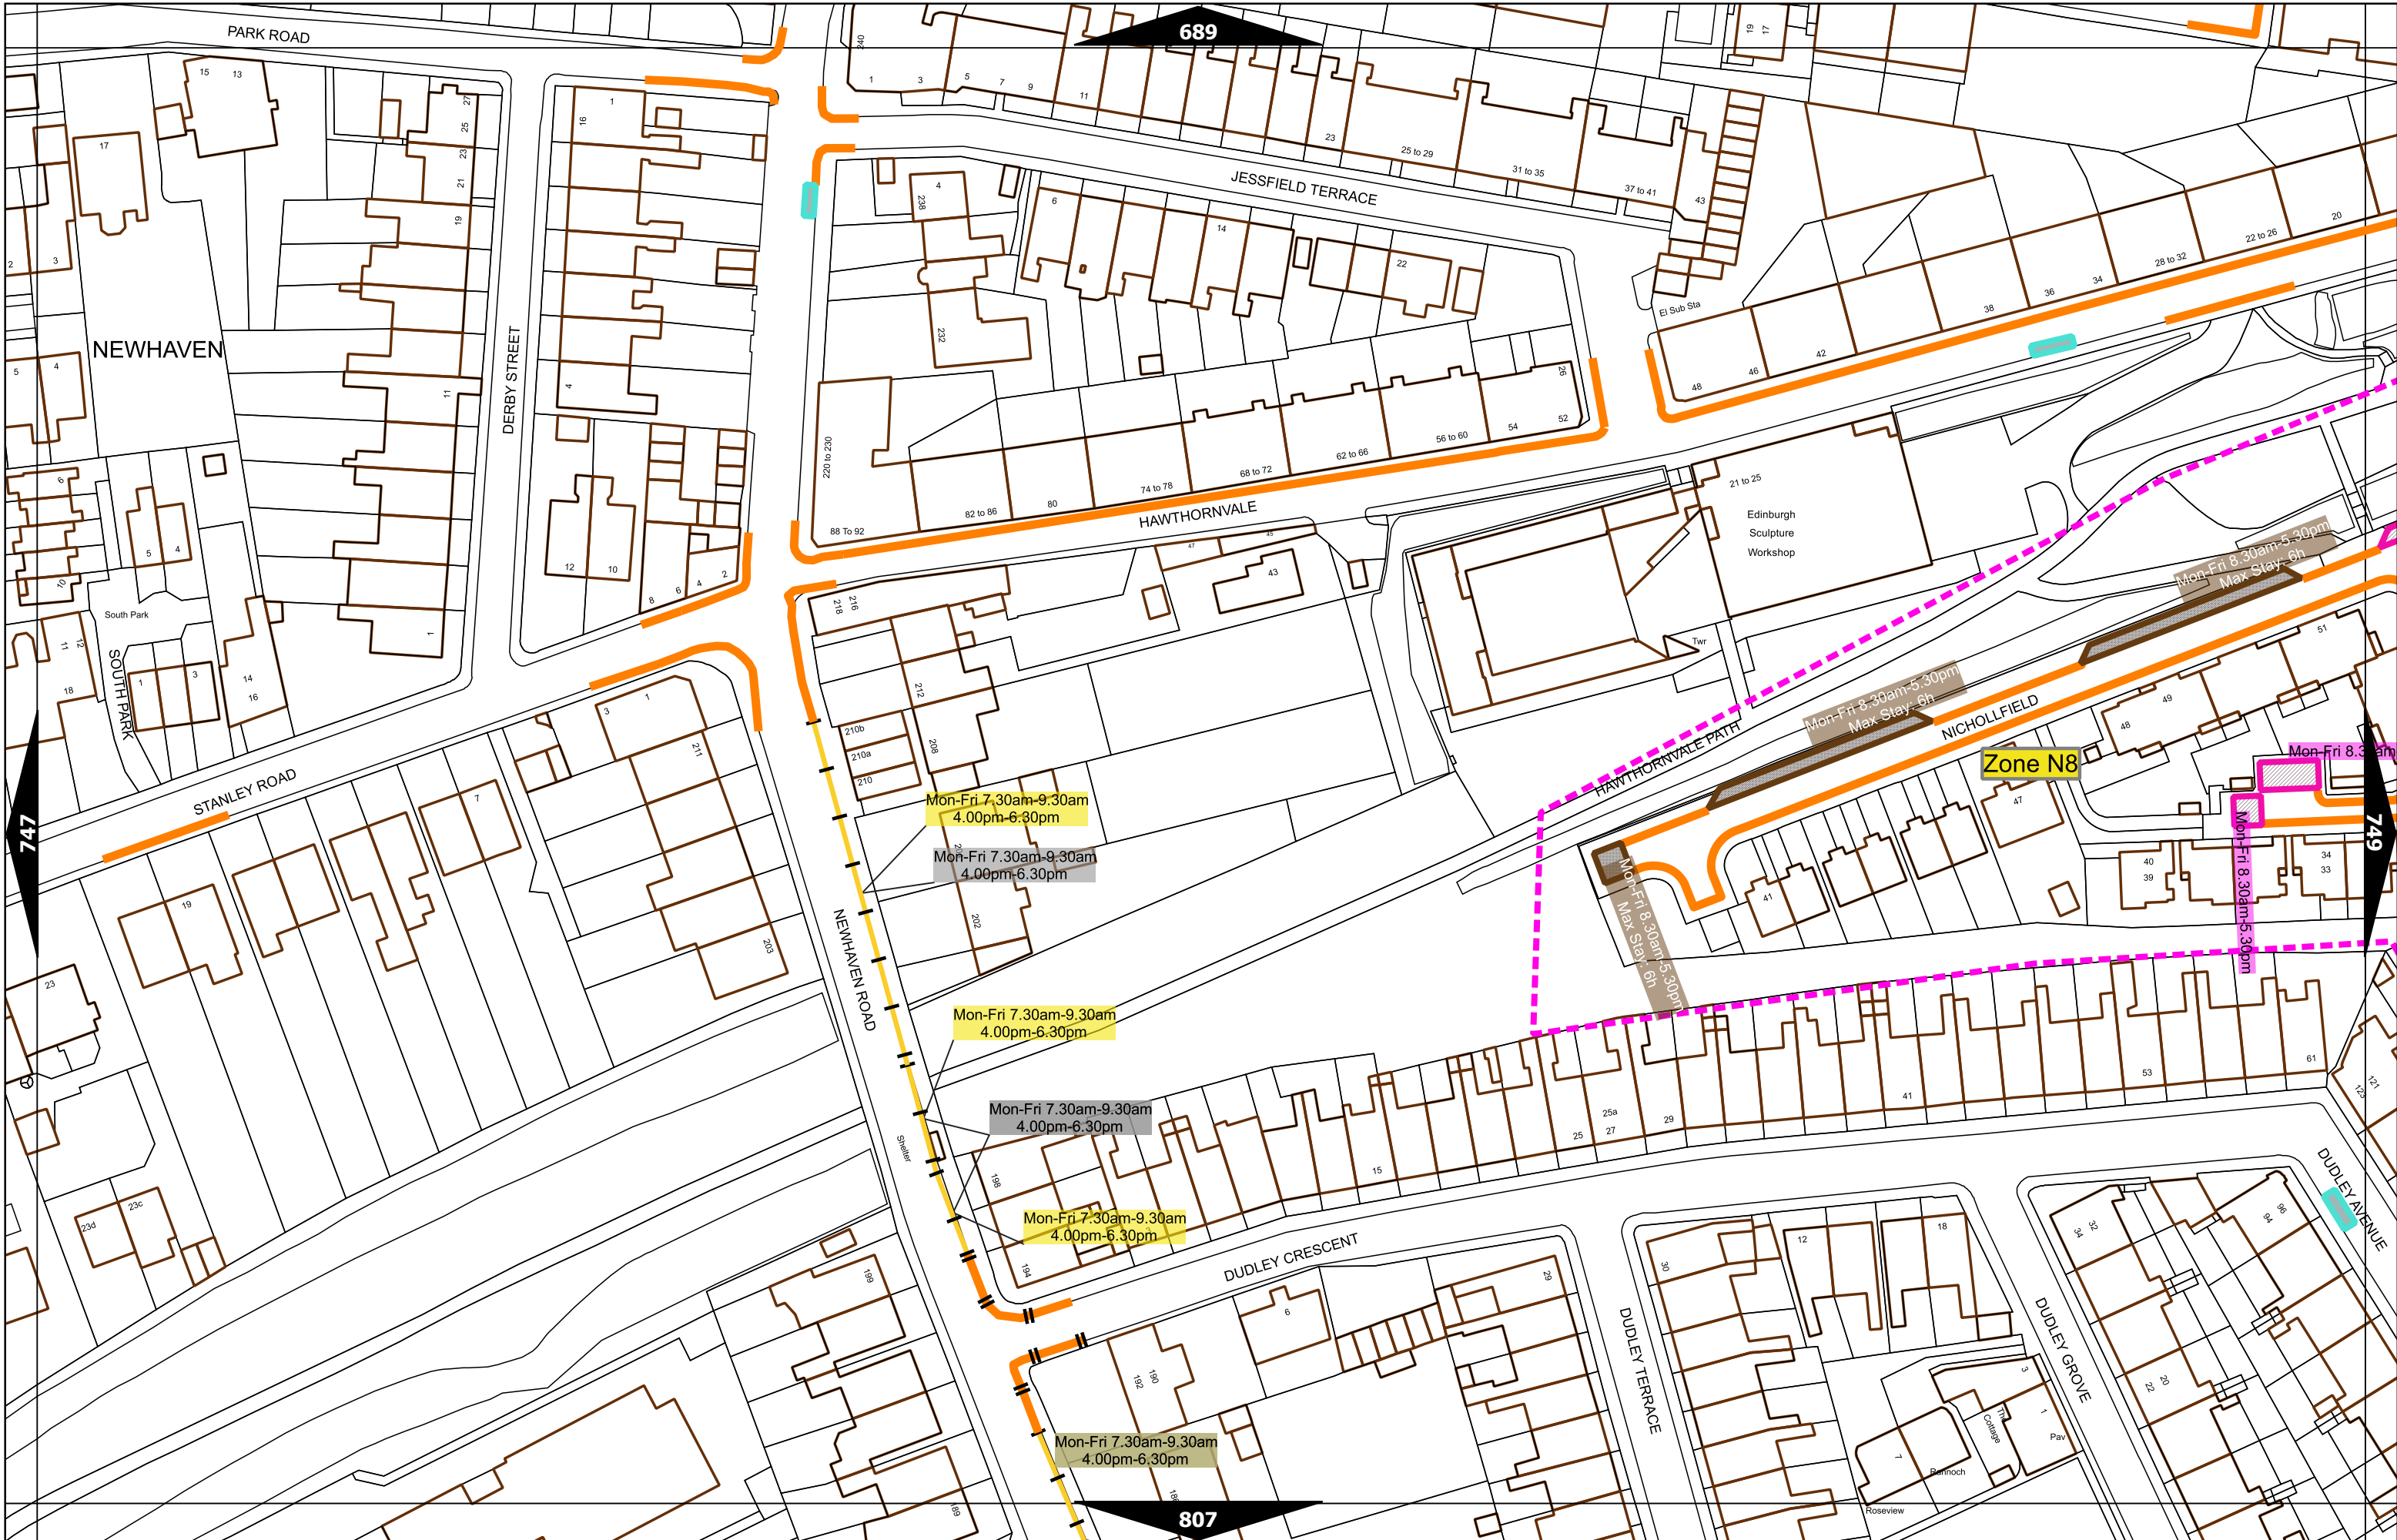

Scale at A3	1:1000
Effective Date	01-Jul-2024
Map Tile	539
Revision	1
Status	CONFIRMED

Scale at A3	1:1000
Effective Date	01-Jul-2024
Map Tile	689
Revision	8
Status	CONFIRMED

Scale at A3	1:1000
Effective Date	01-Jul-2024
Map Tile	748
Revision	6
Status	CONFIRMED

Scale at A3	1:1000
Effective Date	01-Jul-2024
Map Tile	803
Revision	5
Status	CONFIRMED

Scale at A3	1:1000
Effective Date	01-Jul-2024
Map Tile	1127
Revision	2
Status	CONFIRMED

Scale at A3	1:1000
Effective Date	01-Jul-2024
Map Tile	1285
Revision	4
Status	CONFIRMED

This area is covered by a separate text-based traffic order

Scale at A3	1:1000
Effective Date	01-Jul-2024
Map Tile	2093
Revision	5
Status	CONFIRMED

Mon-Fri 7.30am-9.30am  
4.00pm-6.30pm

Mon-Fri 7.30am-9.30am  
4.00pm-6.30pm

Mon-Fri 7.30am-9.30am  
4.00pm-6.30pm

Mon-Fri 7.30am-9.30am  
4.00pm-6.30pm

Scale at A3	1:1000
Effective Date	01-Jul-2024
Map Tile	2147
Revision	2
Status	CONFIRMED

This area is covered by a separate text-based traffic order