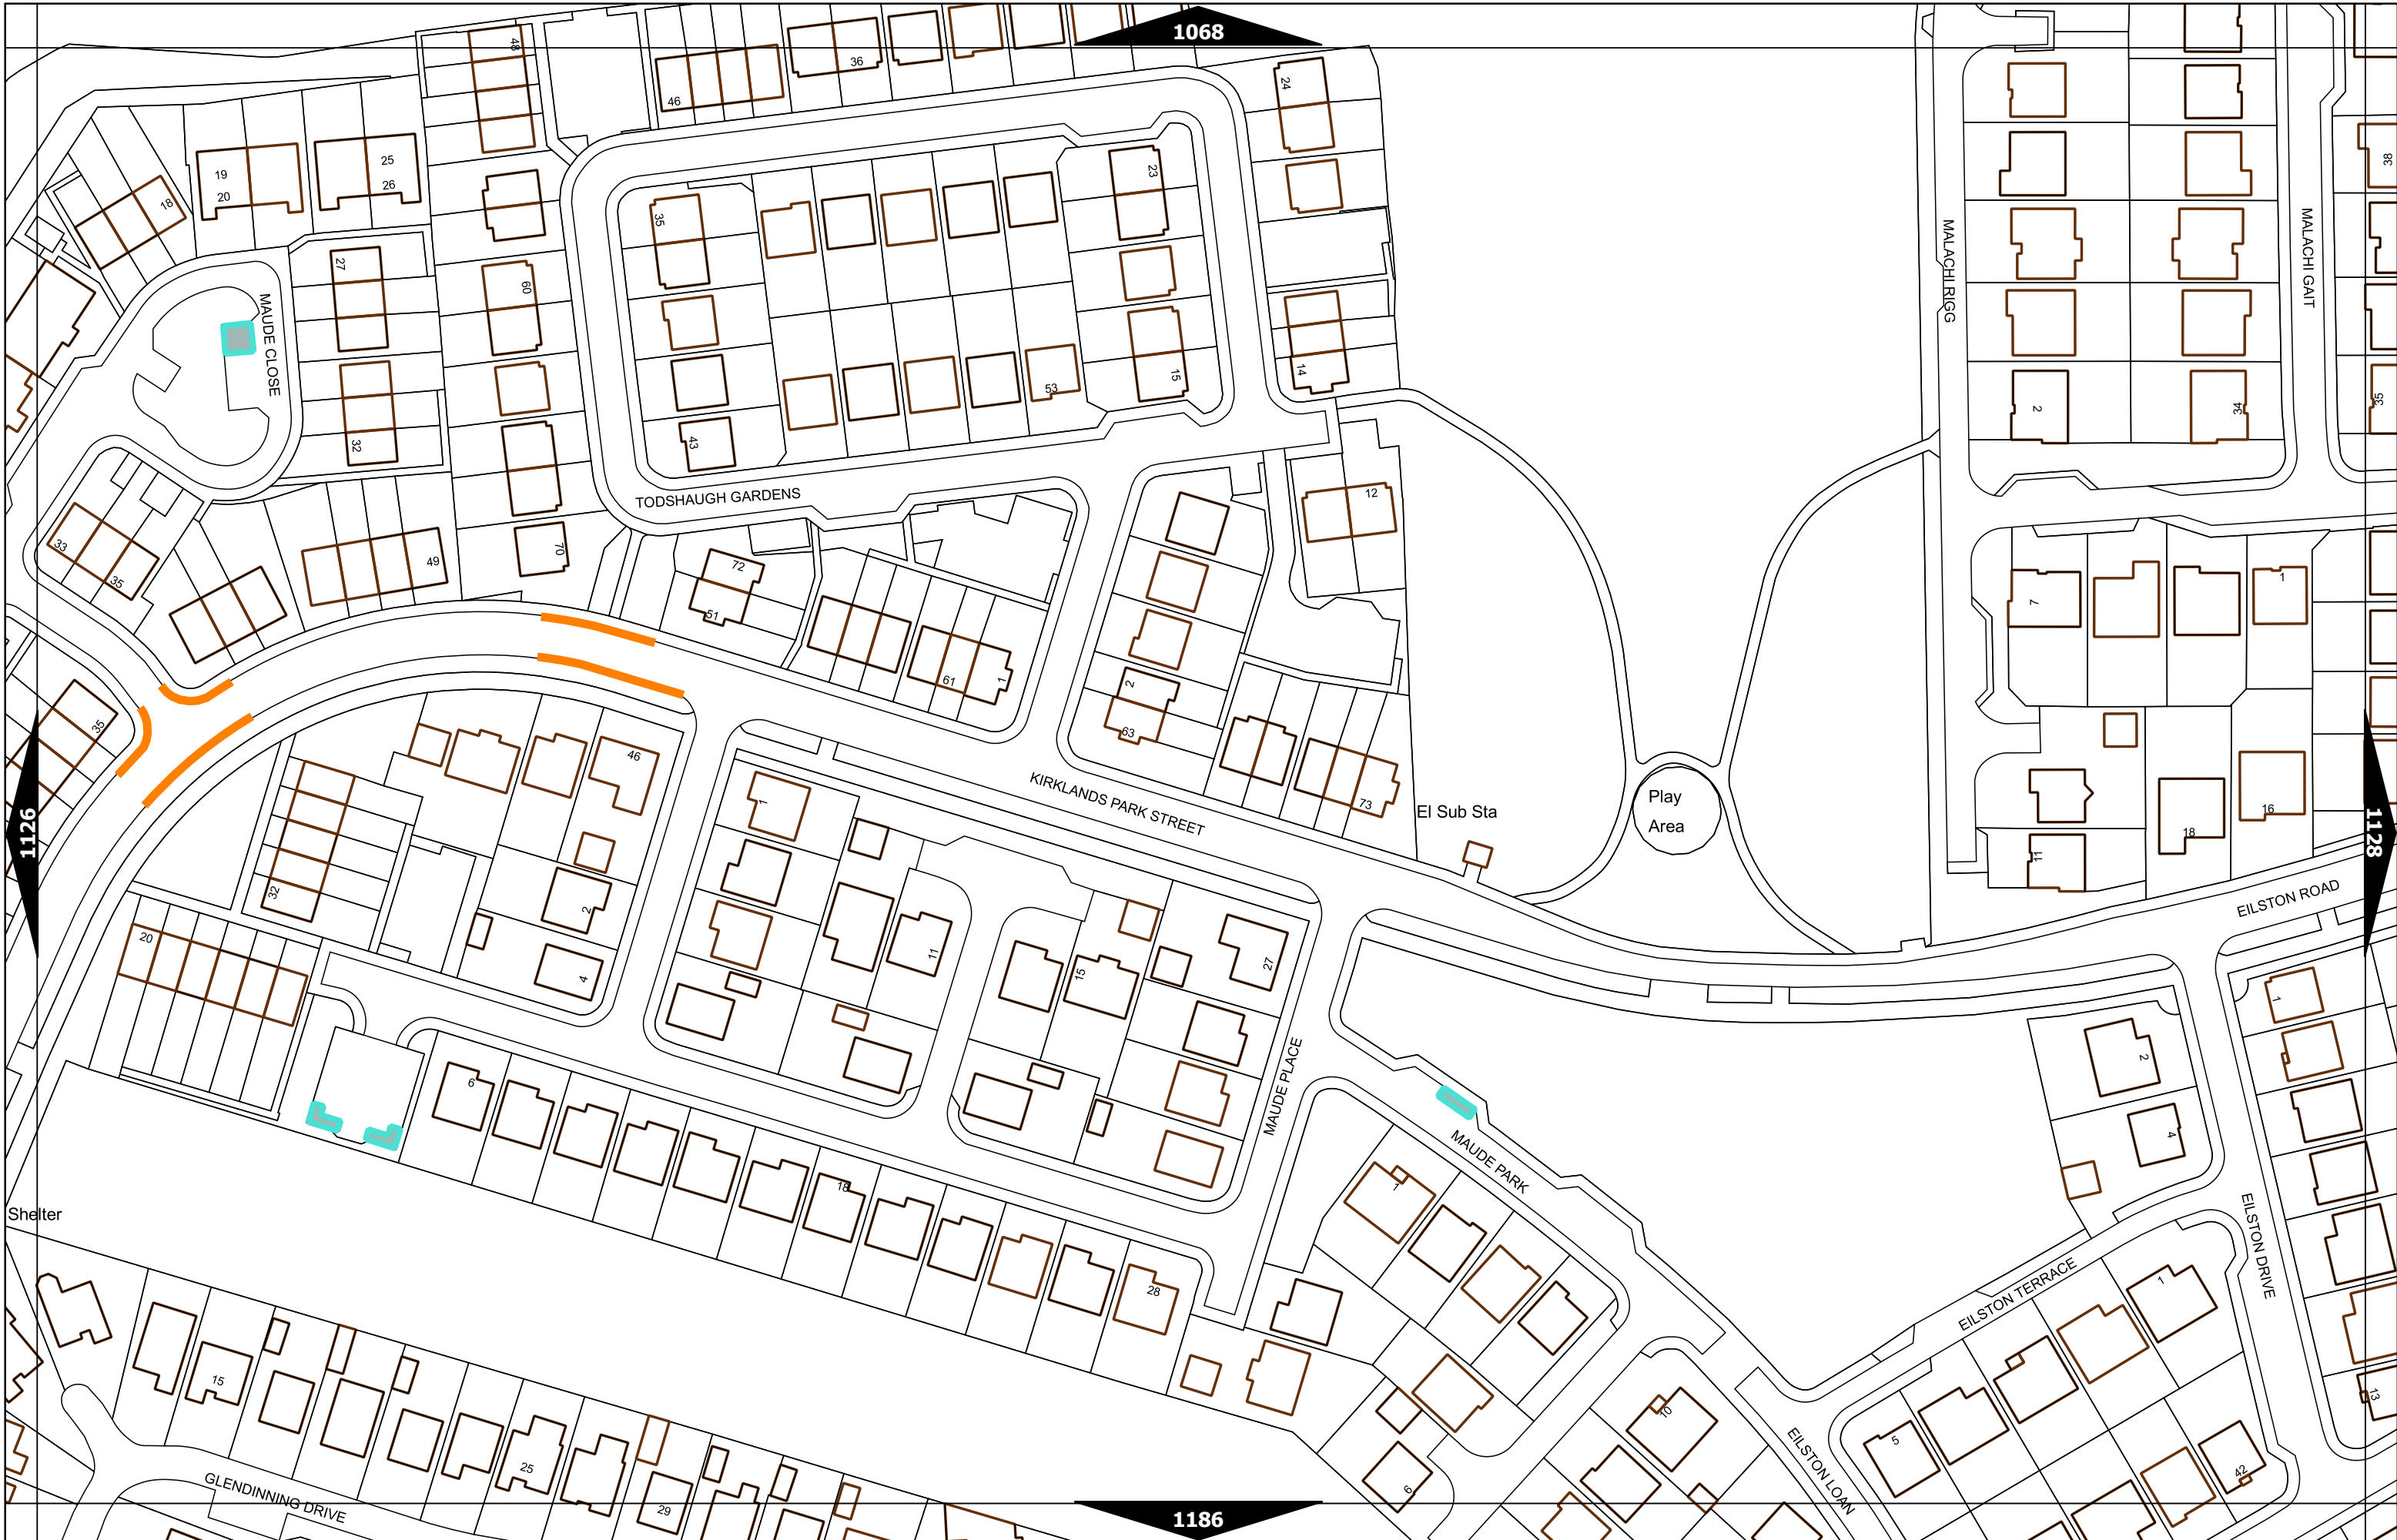

Scale at A3	1:1000
Effective Date	01-Jul-2024
Map Tile	539
Revision	1
Status	CONFIRMED

Scale at A3	1:1000
Effective Date	01-Jul-2024
Map Tile	689
Revision	8
Status	CONFIRMED

Scale at A3	1:1000
Effective Date	01-Jul-2024
Map Tile	748
Revision	6
Status	CONFIRMED

Scale at A3	1:1000
Effective Date	01-Jul-2024
Map Tile	803
Revision	5
Status	CONFIRMED

Scale at A3	1:1000
Effective Date	01-Jul-2024
Map Tile	1127
Revision	2
Status	CONFIRMED

Scale at A3	1:1000
Effective Date	01-Jul-2024
Map Tile	1285
Revision	4
Status	CONFIRMED

This area is covered by a separate text-based traffic order

Scale at A3	1:1000
Effective Date	01-Jul-2024
Map Tile	2093
Revision	5
Status	CONFIRMED

Mon-Fri 7.30am-9.30am  
4.00pm-6.30pm

Mon-Fri 7.30am-9.30am  
4.00pm-6.30pm

Mon-Fri 7.30am-9.30am  
4.00pm-6.30pm

Mon-Fri 7.30am-9.30am  
4.00pm-6.30pm

Scale at A3	1:1000
Effective Date	01-Jul-2024
Map Tile	2147
Revision	2
Status	CONFIRMED

This area is covered by a separate text-based traffic order