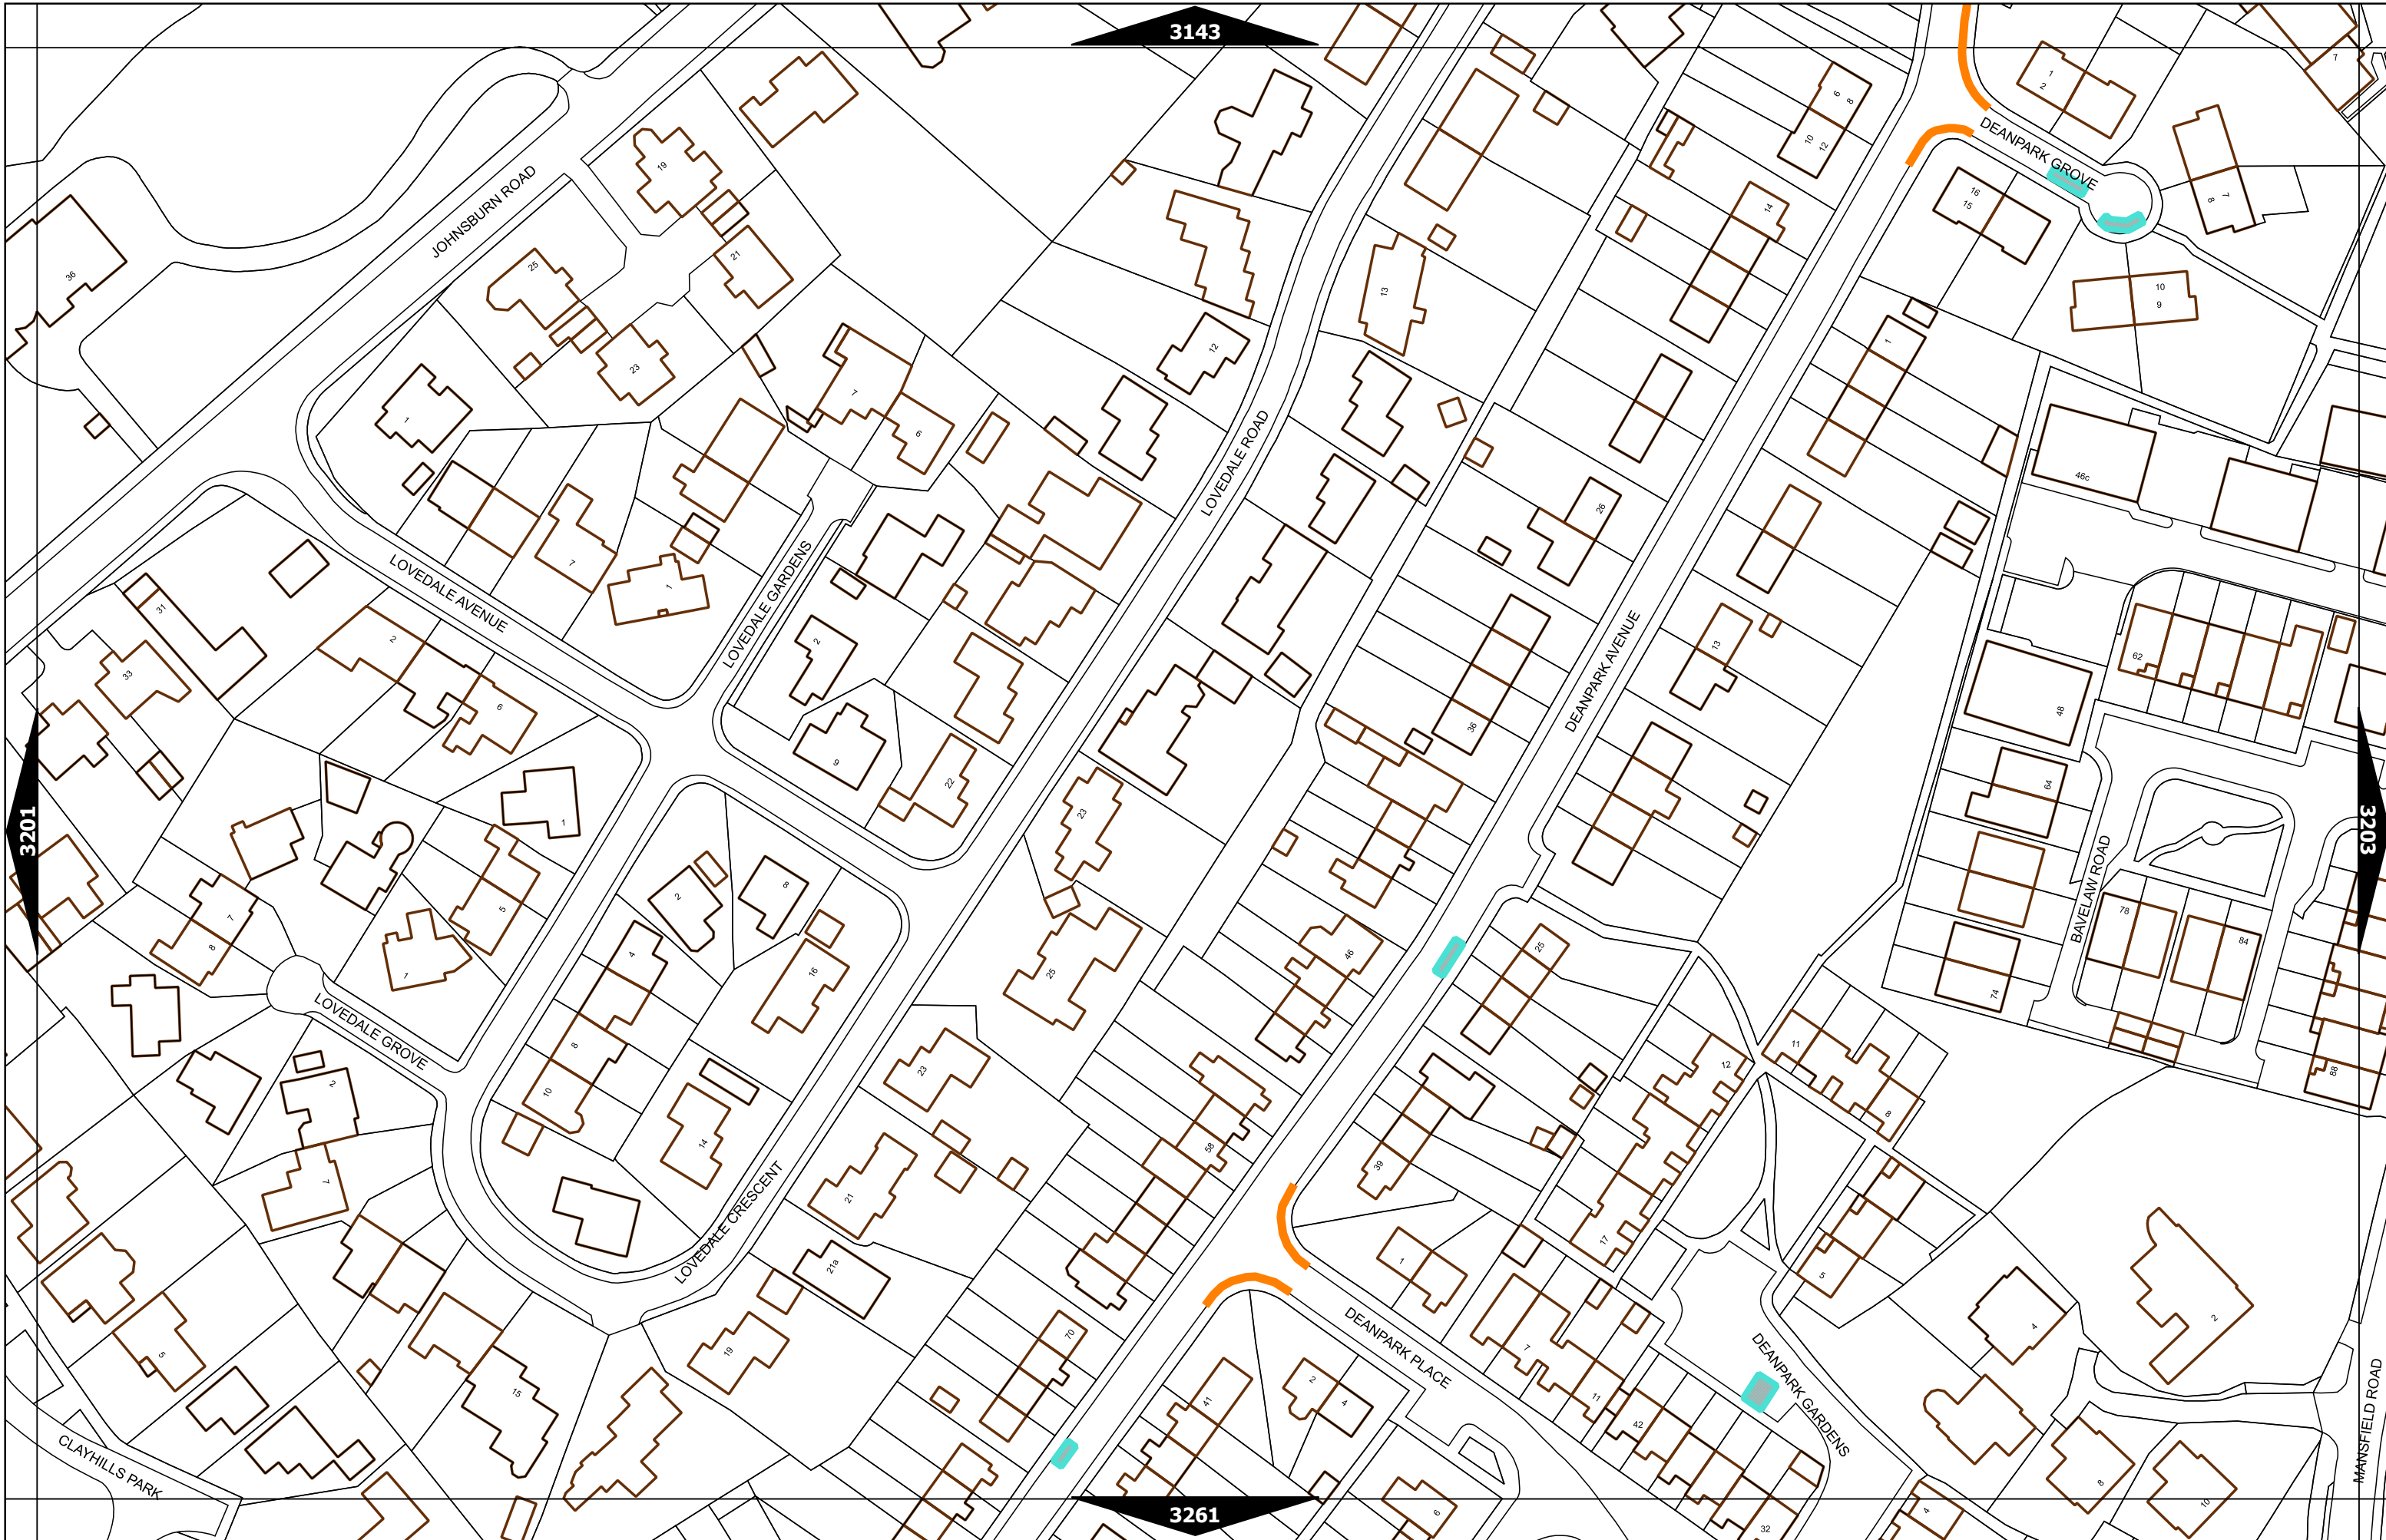

This area is covered by a separate text-based traffic order

Scale at A3	1:1000
Effective Date	01-Jul-2024
Map Tile	2093
Revision	5
Status	CONFIRMED

Mon-Fri 7.30am-9.30am  
4.00pm-6.30pm

Mon-Fri 7.30am-9.30am  
4.00pm-6.30pm

Mon-Fri 7.30am-9.30am  
4.00pm-6.30pm

Mon-Fri 7.30am-9.30am  
4.00pm-6.30pm

Scale at A3	1:1000
Effective Date	01-Jul-2024
Map Tile	2147
Revision	2
Status	CONFIRMED

This area is covered by a separate text-based traffic order

3084

3142

3144

3202

Scale at A3	1:1000
Effective Date	01-Jul-2024
Map Tile	3143
Revision	2
Status	CONFIRMED

Scale at A3	1:1000
Effective Date	01-Jul-2024
Map Tile	3202
Revision	4
Status	CONFIRMED