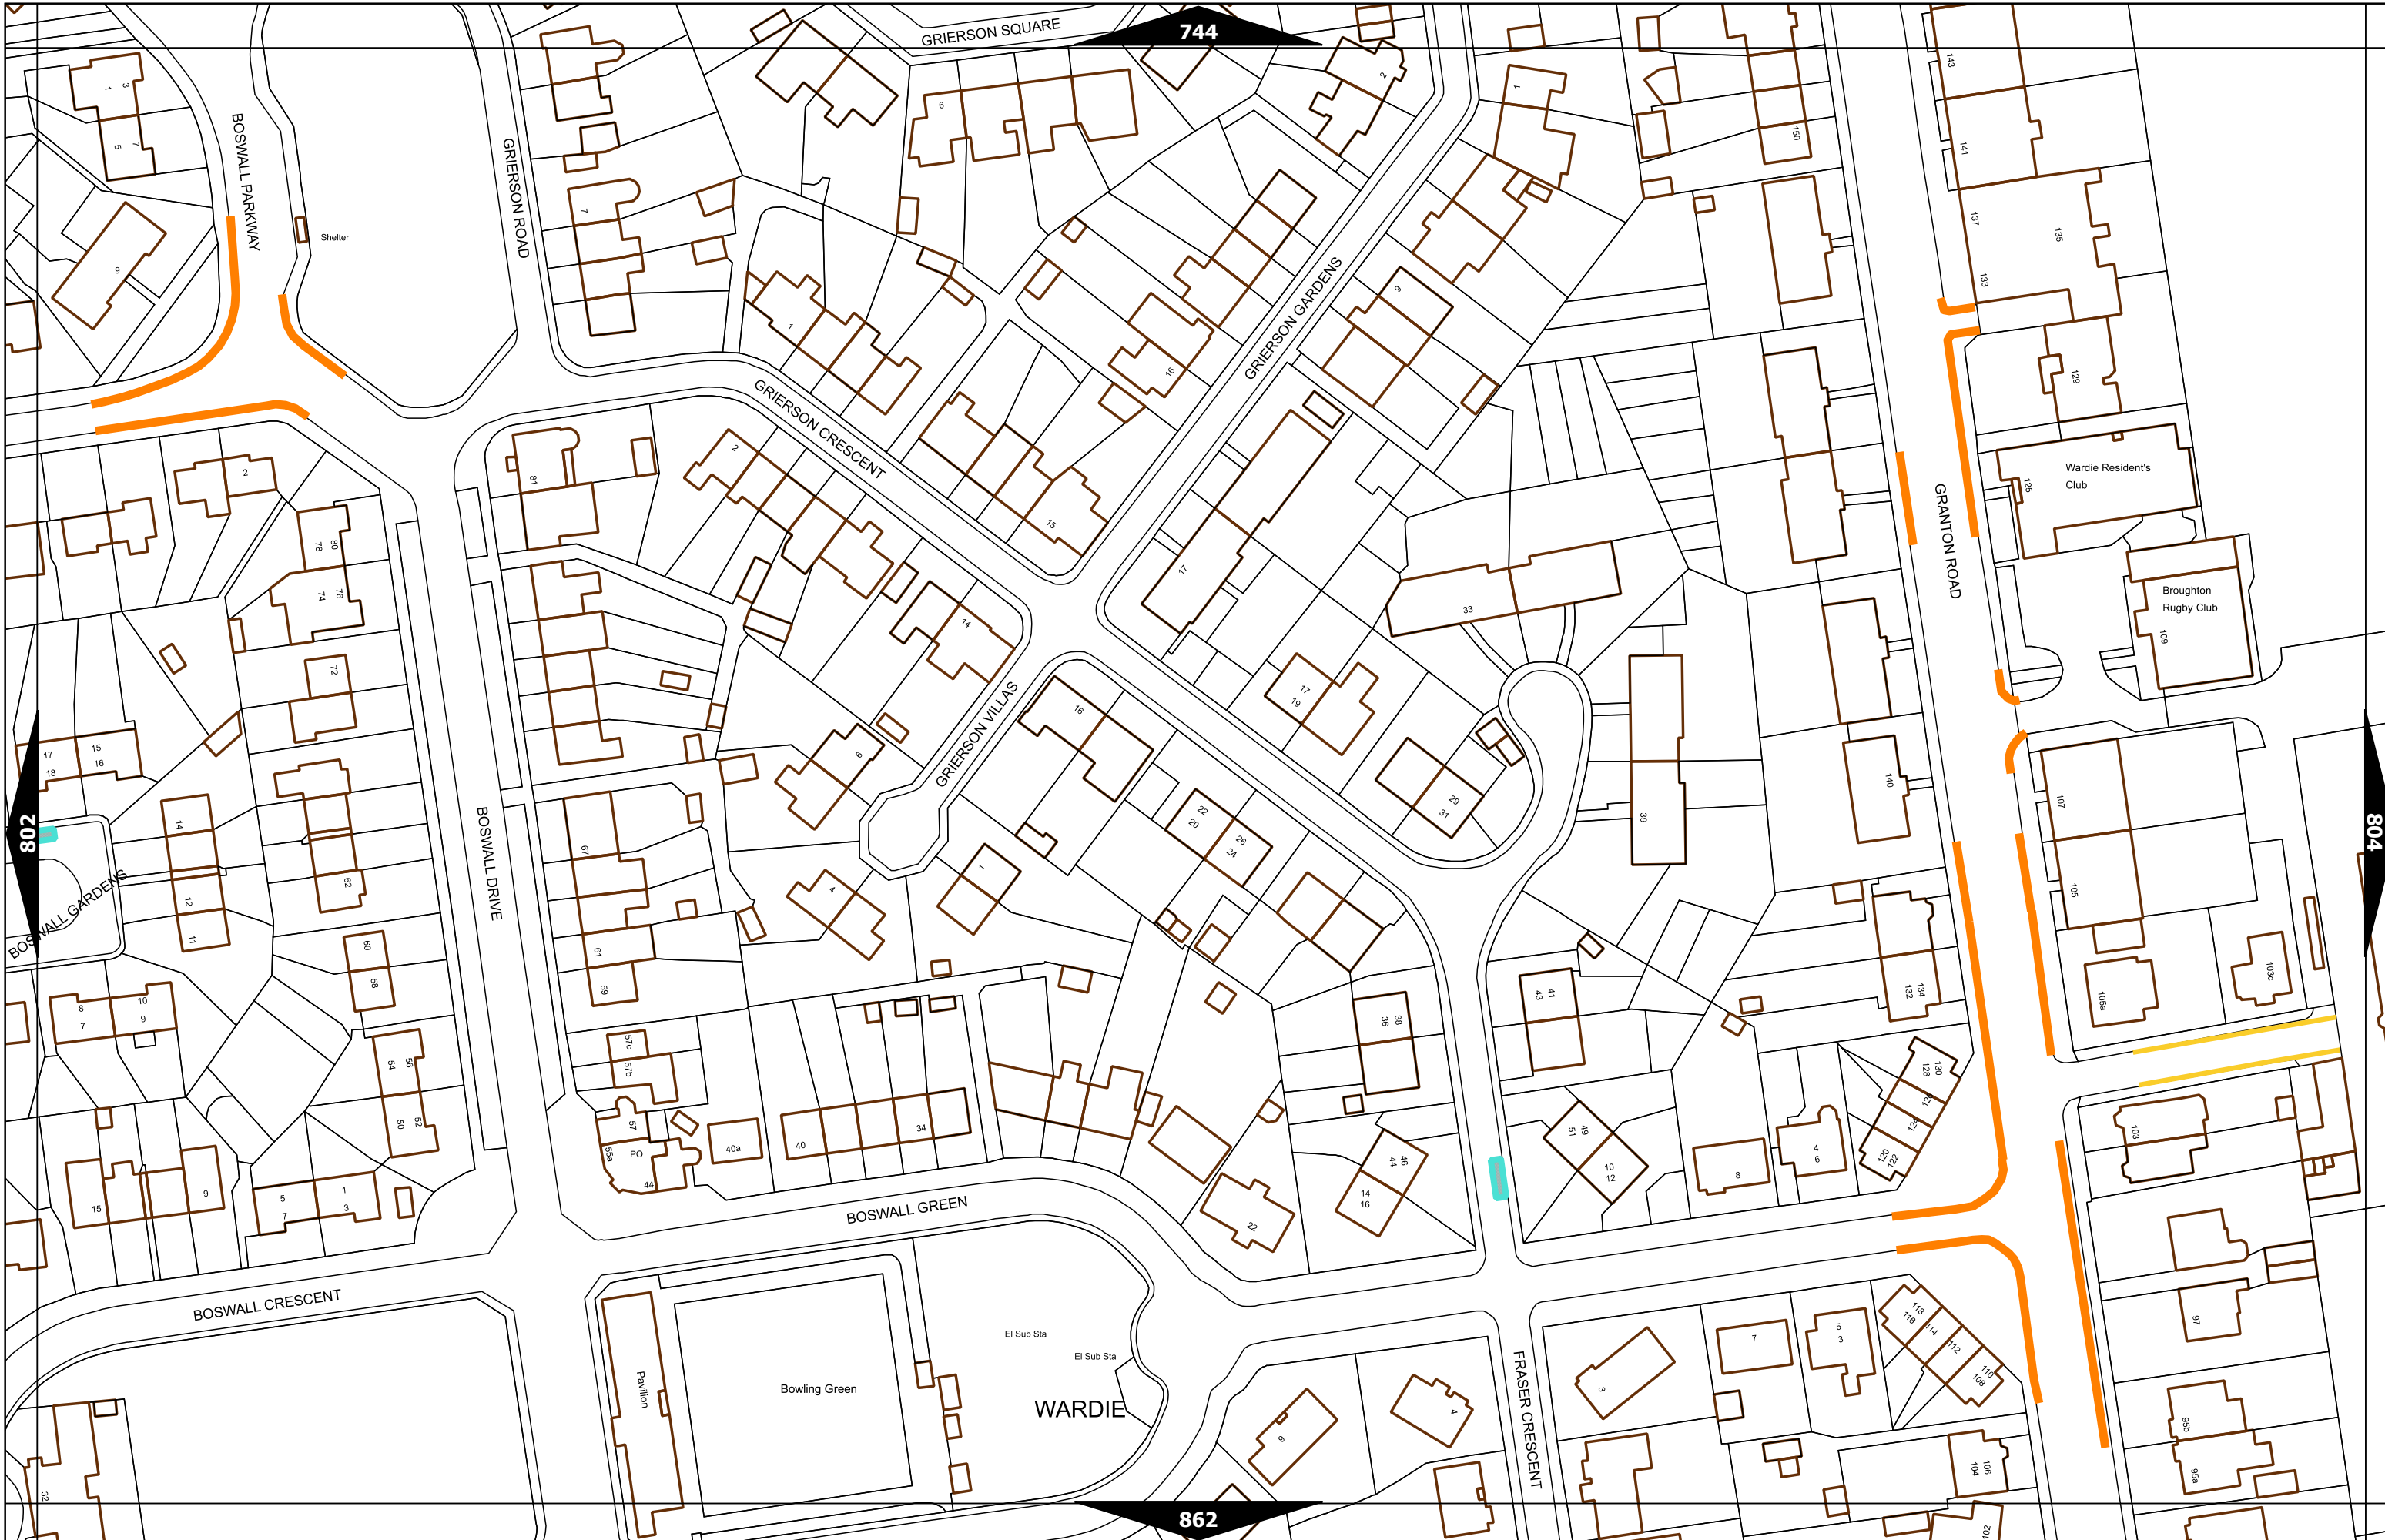

Scale at A3	1:1000
Effective Date	01-Jul-2024
Map Tile	539
Revision	1
Status	CONFIRMED

Scale at A3	1:1000
Effective Date	01-Jul-2024
Map Tile	689
Revision	8
Status	CONFIRMED

Scale at A3	1:1000
Effective Date	01-Jul-2024
Map Tile	748
Revision	6
Status	CONFIRMED

Scale at A3	1:1000
Effective Date	01-Jul-2024
Map Tile	803
Revision	5
Status	CONFIRMED

Scale at A3	1:1000
Effective Date	01-Jul-2024
Map Tile	1127
Revision	2
Status	CONFIRMED

Scale at A3	1:1000
Effective Date	01-Jul-2024
Map Tile	1285
Revision	4
Status	CONFIRMED

This area is covered by a separate text-based traffic order

Scale at A3	1:1000
Effective Date	01-Jul-2024
Map Tile	2093
Revision	5
Status	CONFIRMED

Mon-Fri 7.30am-9.30am  
4.00pm-6.30pm

Mon-Fri 7.30am-9.30am  
4.00pm-6.30pm

Mon-Fri 7.30am-9.30am  
4.00pm-6.30pm

Mon-Fri 7.30am-9.30am  
4.00pm-6.30pm

Scale at A3	1:1000
Effective Date	01-Jul-2024
Map Tile	2147
Revision	2
Status	CONFIRMED

This area is covered by a separate text-based traffic order