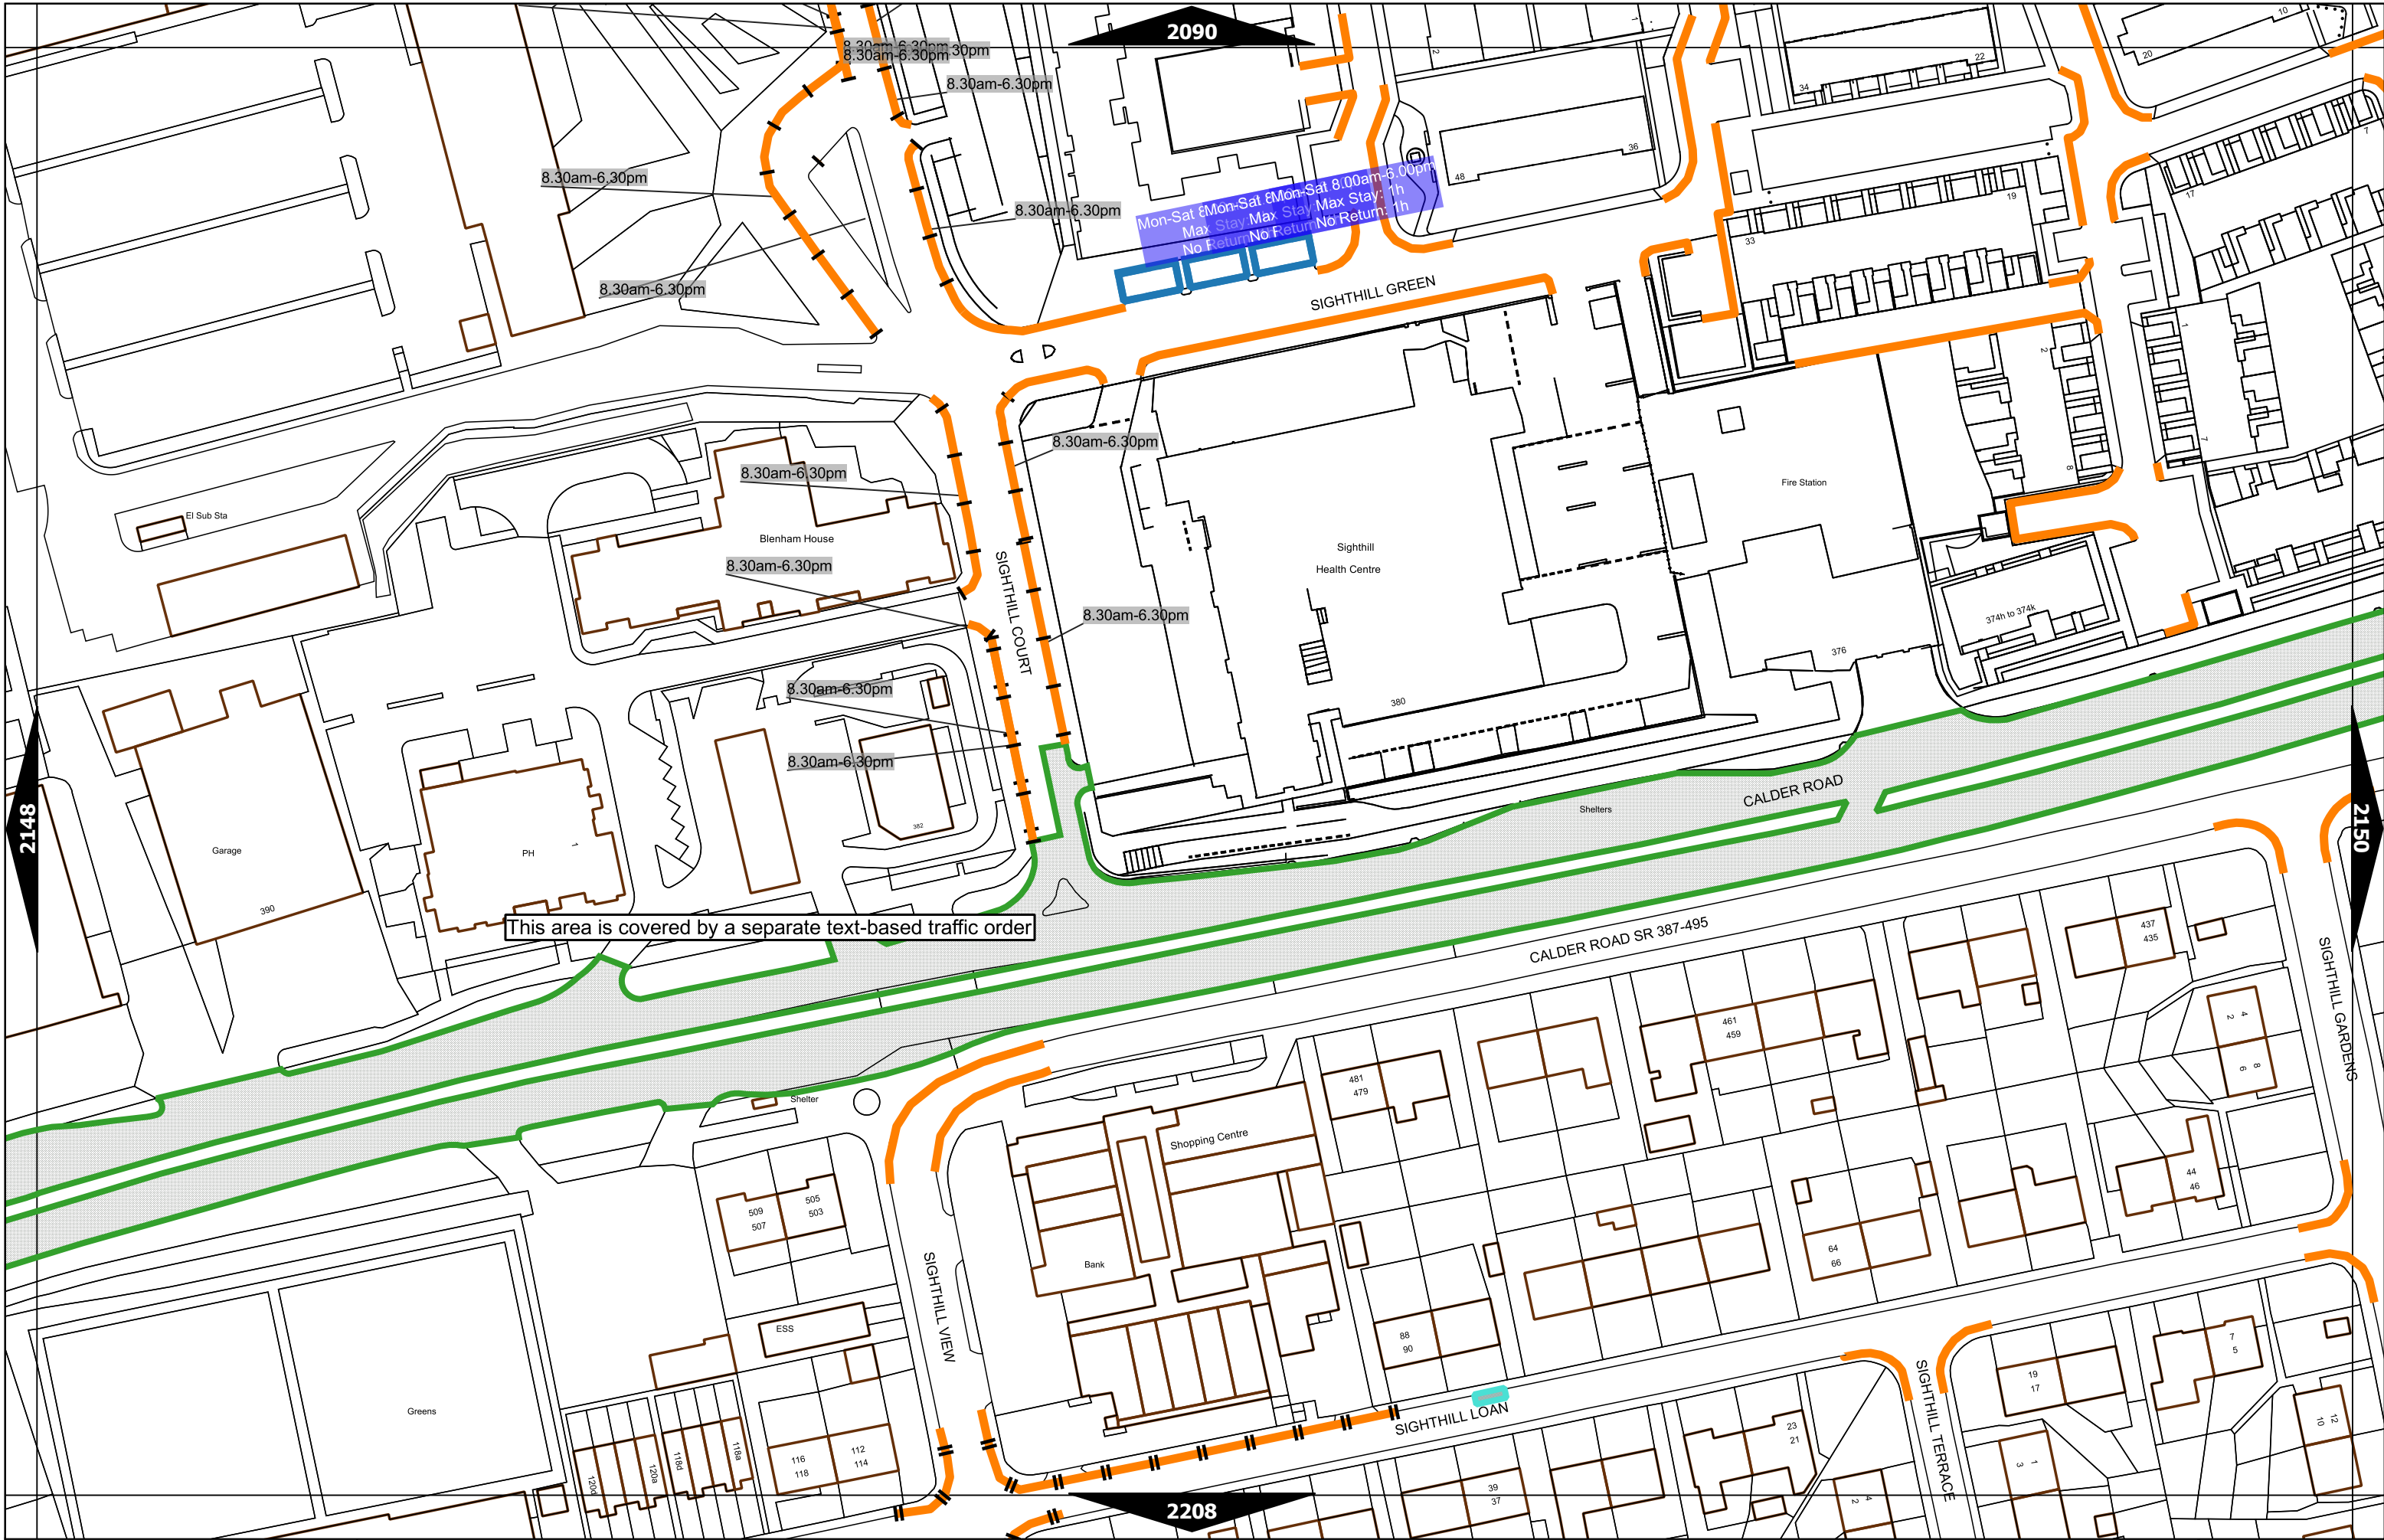

This area is covered by a separate text-based traffic order

Scale at A3	1:1000
Effective Date	01-Jul-2024
Map Tile	2093
Revision	5
Status	CONFIRMED

Mon-Fri 7.30am-9.30am  
4.00pm-6.30pm

Mon-Fri 7.30am-9.30am  
4.00pm-6.30pm

Mon-Fri 7.30am-9.30am  
4.00pm-6.30pm

Mon-Fri 7.30am-9.30am  
4.00pm-6.30pm

Scale at A3	1:1000
Effective Date	01-Jul-2024
Map Tile	2147
Revision	2
Status	CONFIRMED

This area is covered by a separate text-based traffic order

Mon-Sat 8.00am-6.00pm  
 Max Stay: 1h  
 No Return

Scale at A3	1:1000
Effective Date	01-Jul-2024
Map Tile	2149
Revision	5
Status	CONFIRMED

Scale at A3	1:1000
Effective Date	01-Jul-2024
Map Tile	2336
Revision	2
Status	CONFIRMED