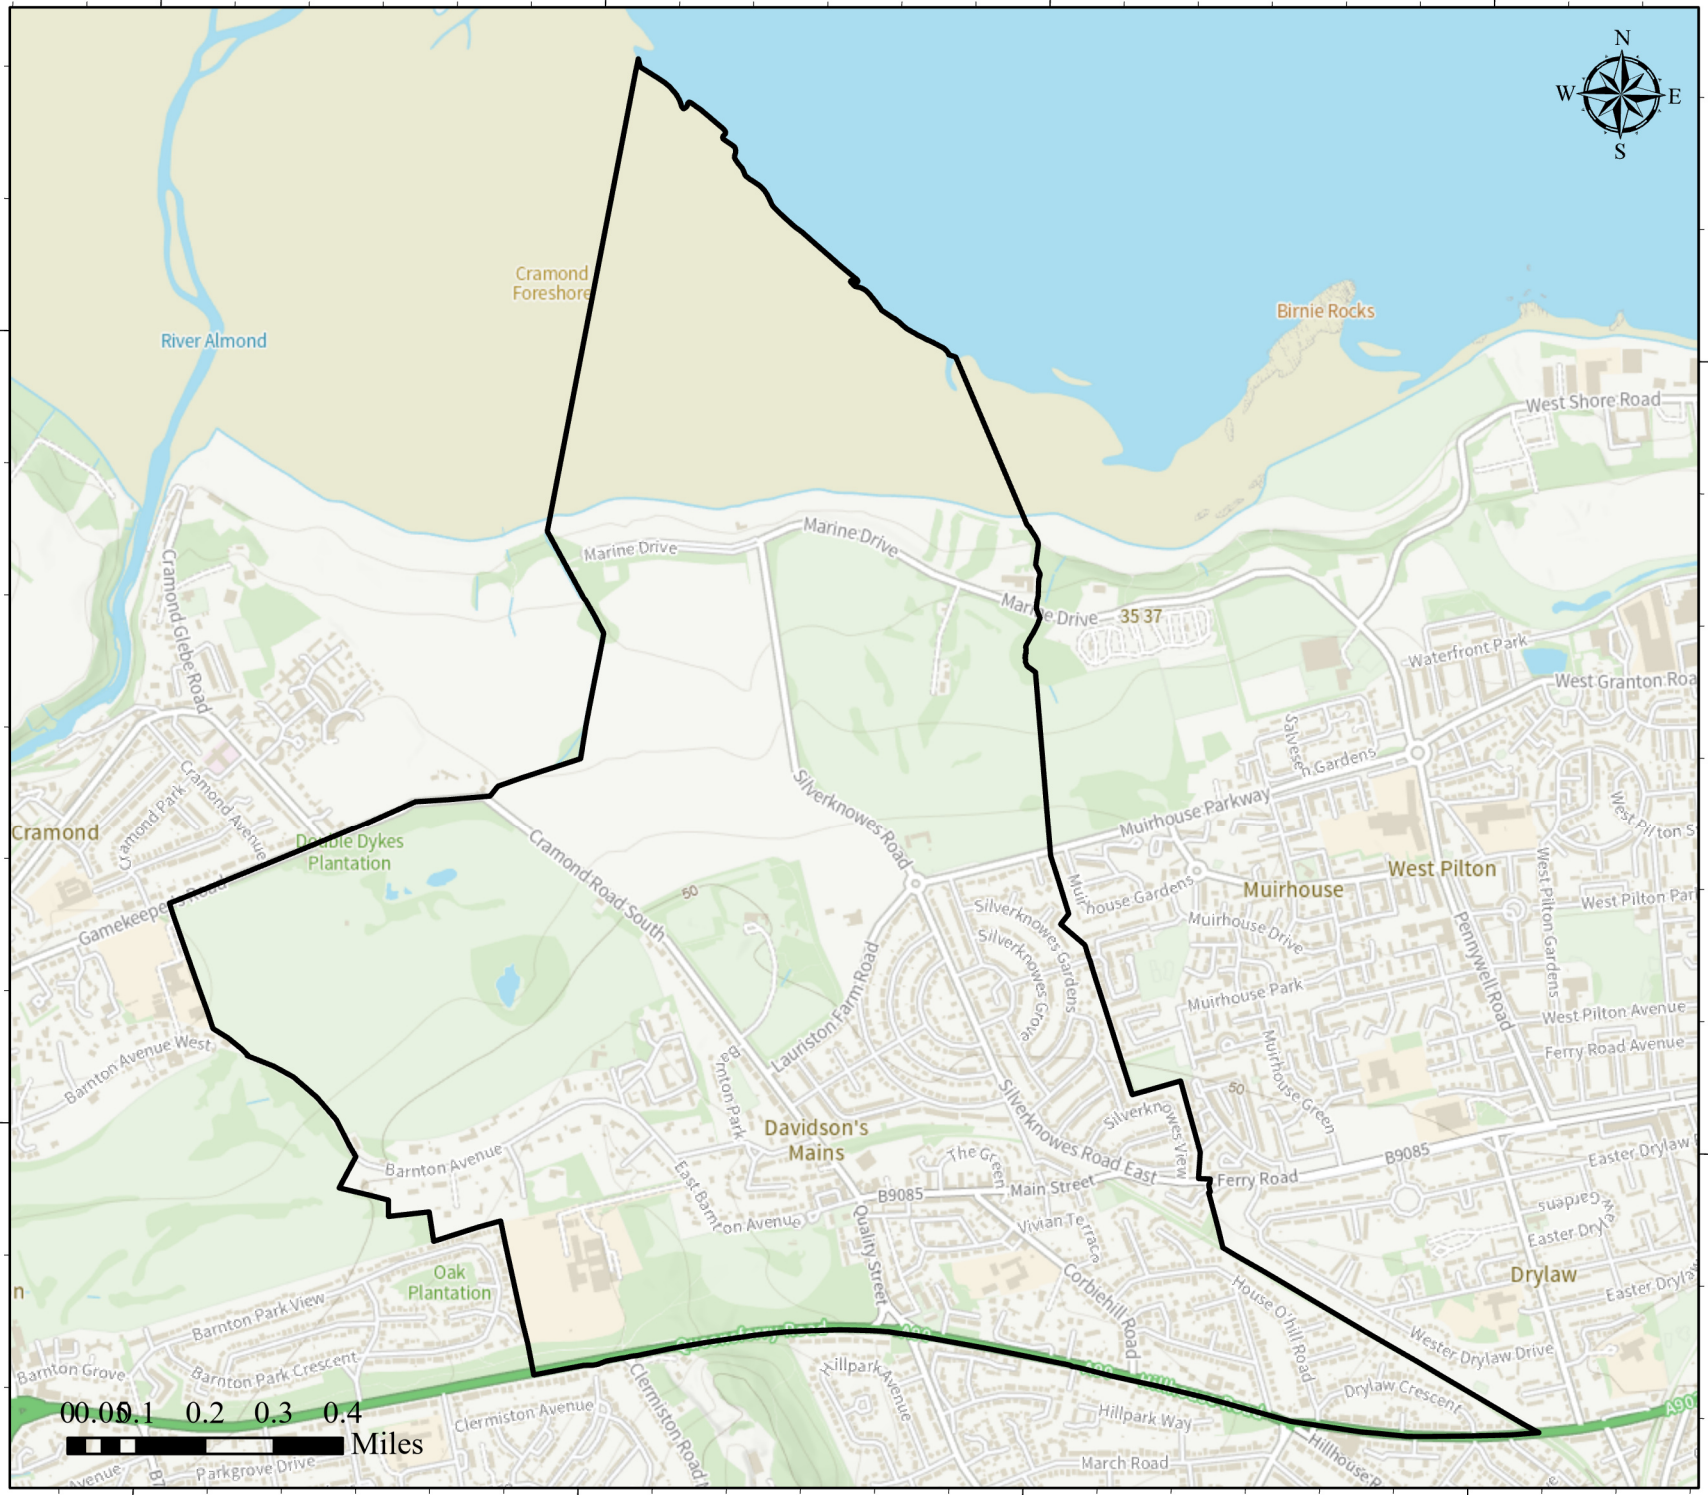

-3°17'36"

-3°16'48"

-3°16'

-3°15'12"

55°59'10"

55°58'45"

55°58'20"

55°57'55"

Davidson's Mains and Silverknowes Community Council

NOTES

Total Population- 5051 (approx.) based on NRS Mid-2022 Population Estimates Scotland Data

Legend

 Community Council Boundary

The material content in this map has been reproduced from an Ordnance Survey map with the permission of the controller of HMSO, Crown Copyright.

Date: November 25, 2024

Author: CEC

Current Time: NA

EDINBURGH
 THE CITY OF EDINBURGH COUNCIL
 Services for communities
 4 East Market Street, Edinburgh, EH8 8BG
 Tel: 0131 200 2000

-3°17'36"

-3°16'48"

-3°16'

-3°15'12"

55°59'10"

55°58'45"

55°58'20"

55°57'55"