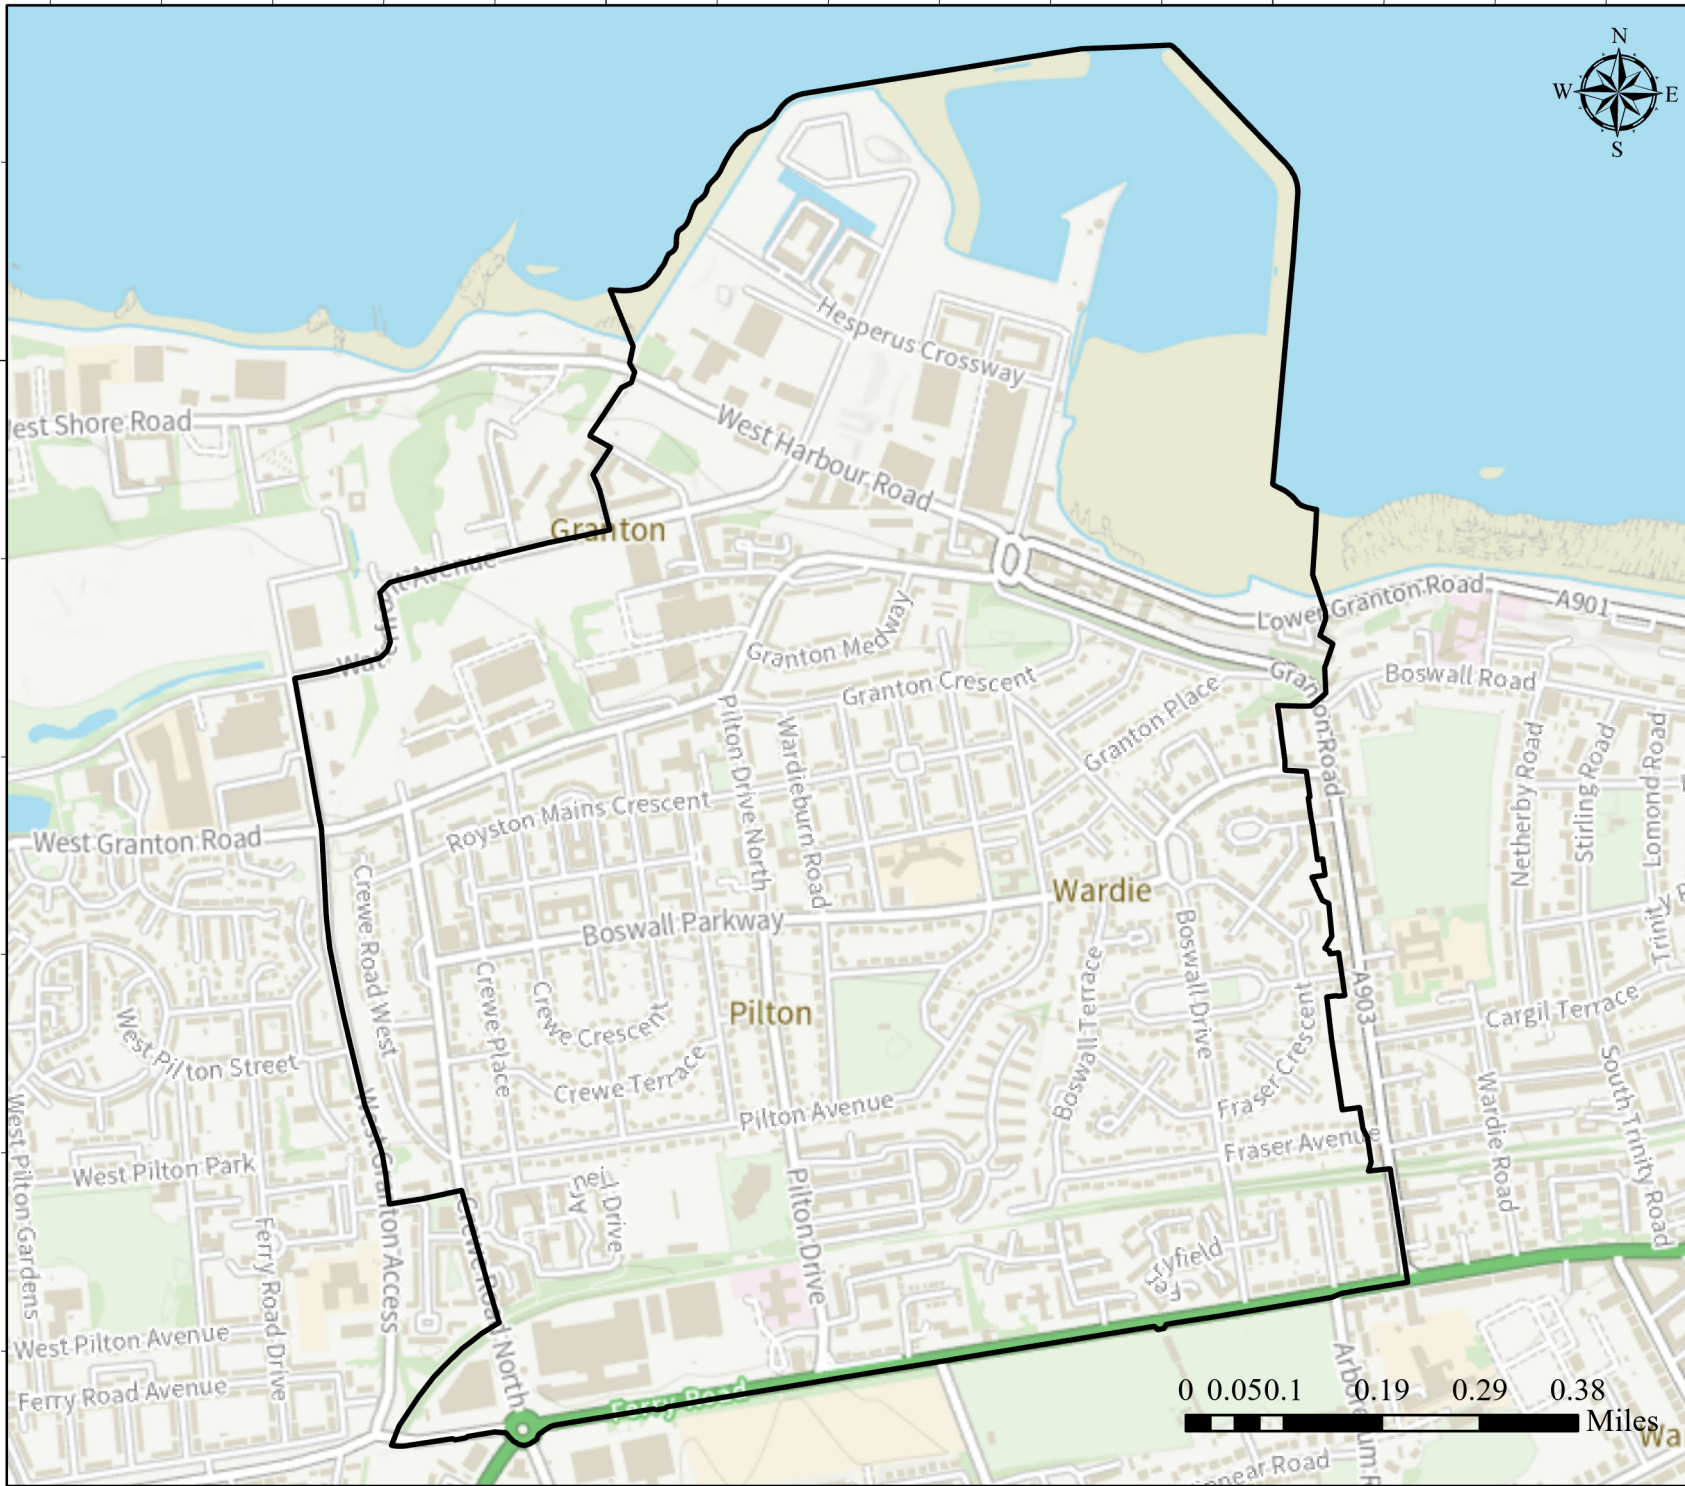

-3°14'40"

-3°14'8"

-3°13'36"

-3°13'4"

-3°12'32"

Granton and District Community Council

NOTES

Total Population- 14005 (approx.) based on NRS Mid-2022 Population Estimates Scotland Data

Legend

 Community Council Boundary

The material content in this map has been reproduced from an Ordnance Survey map with the permission of the controller of HMSO, Crown Copyright.

Date: November 25, 2024

Author: CEC

Current Time: NA

EDINBURGH
THE CITY OF EDINBURGH COUNCIL
Services for communities
4 East Market Street, Edinburgh, EH8 8BG
Tel: 0131 200 2000

55°59'2"

55°59'2"

55°58'40"

55°58'40"

55°58'18"

55°58'18"

-3°14'40"

-3°14'8"

-3°13'36"

-3°13'4"

-3°12'32"

0 0.05 0.1 0.19 0.29 0.38 Miles