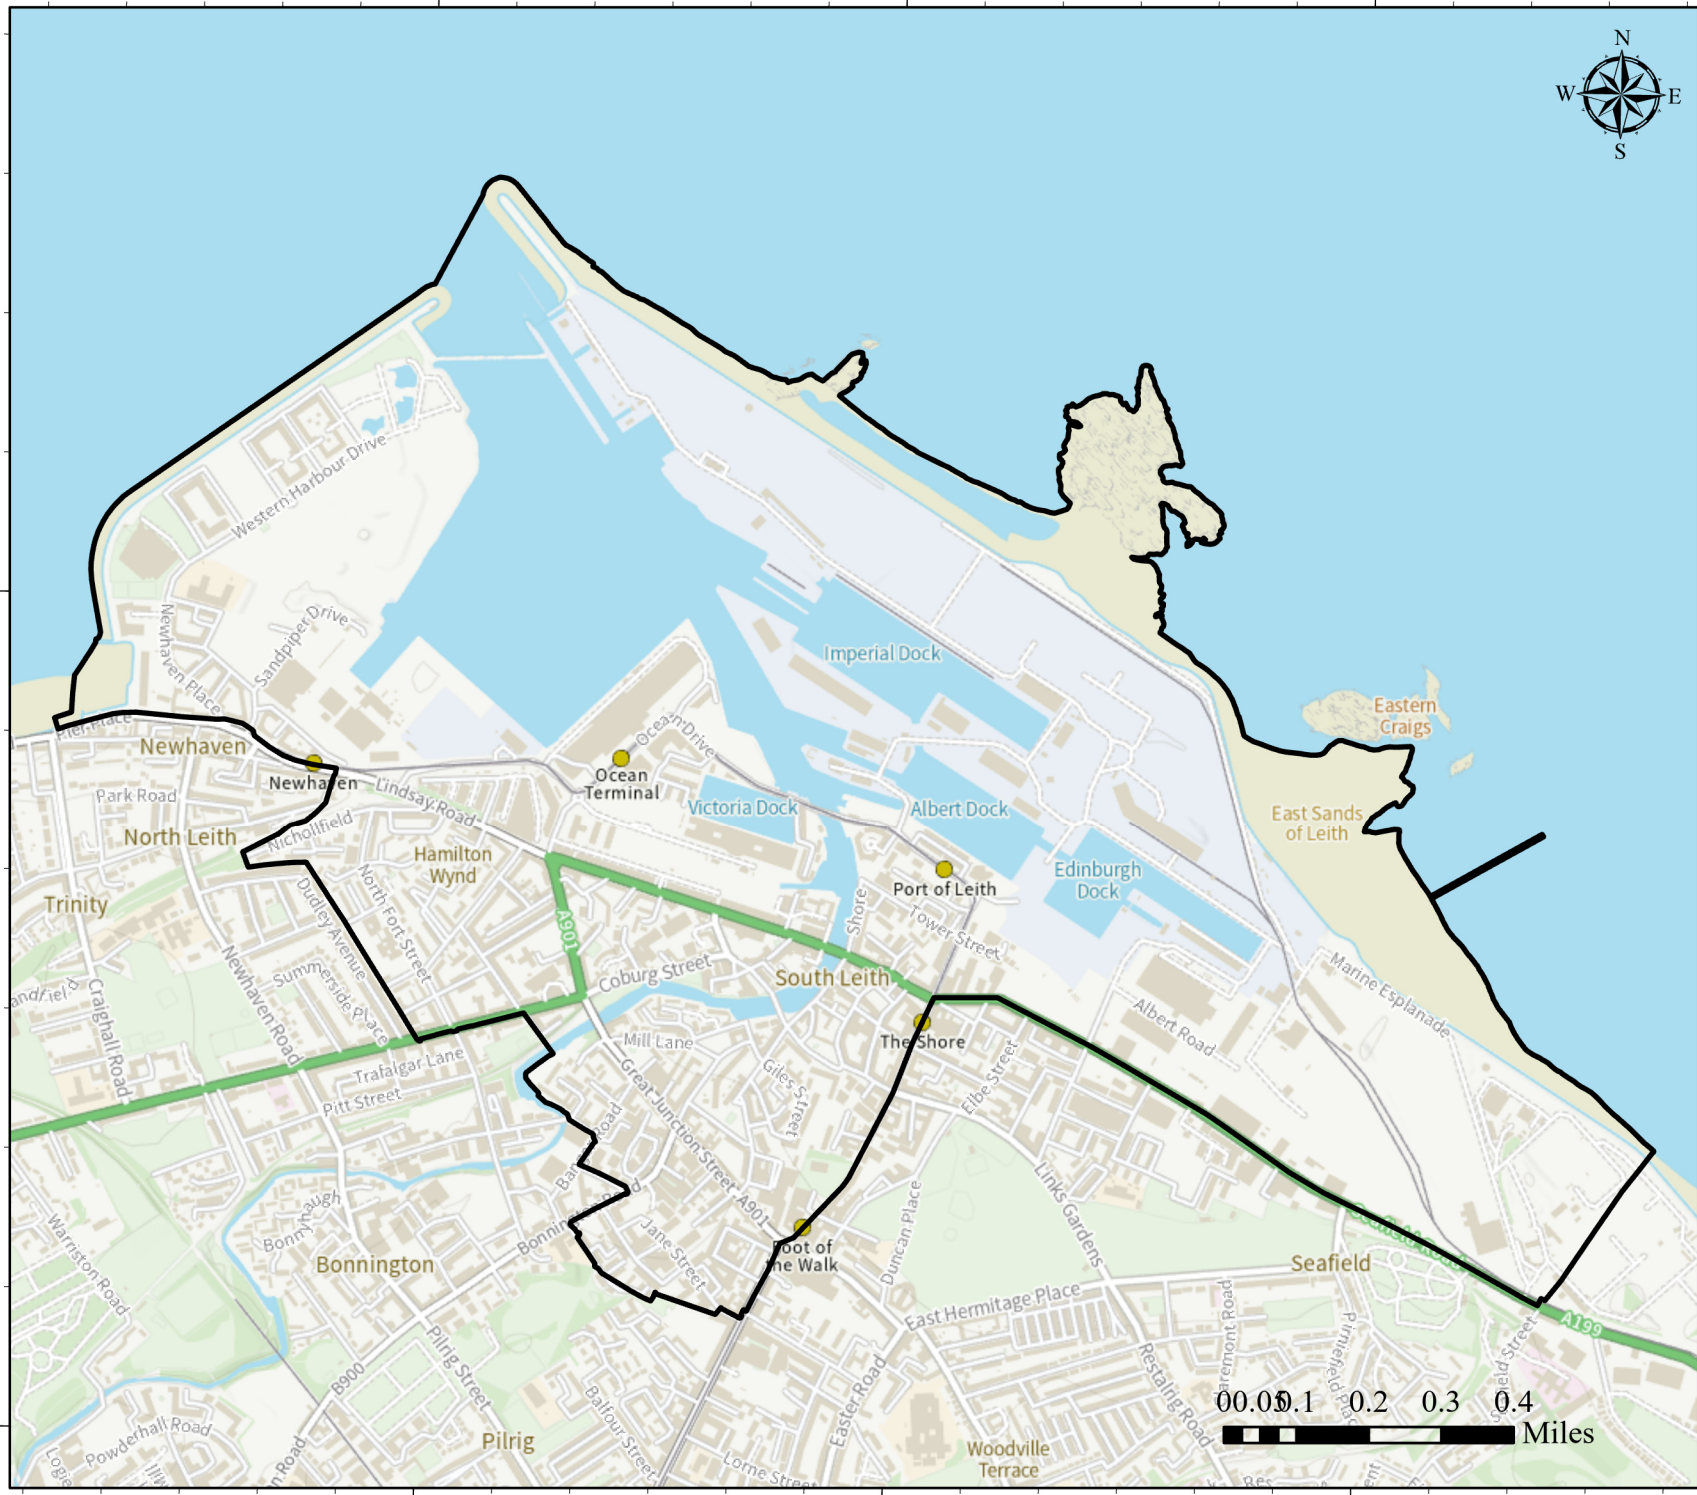

55°58'8"

55°59'32"

55°59'4"

55°58'36"

55°58'8"

Leith Harbour and Newhaven Community Council

NOTES

Total Population- 14376 (approx.) based on NRS Mid-2022 Population Estimates Scotland Data

Legend

 Community Council Boundary

The material content in this map has been reproduced from an Ordnance Survey map with the permission of the controller of HMSO, Crown Copyright.

Date: November 25, 2024

Author: CEC

Current Time: NA

THE CITY OF EDINBURGH COUNCIL

Services for communities
4 East Market Street, Edinburgh, EH8 8BG
Tel: 0131 200 2000

-3°11'20"

-3°10'40"

-3°10'

-3°9'20"

-3°8'40"