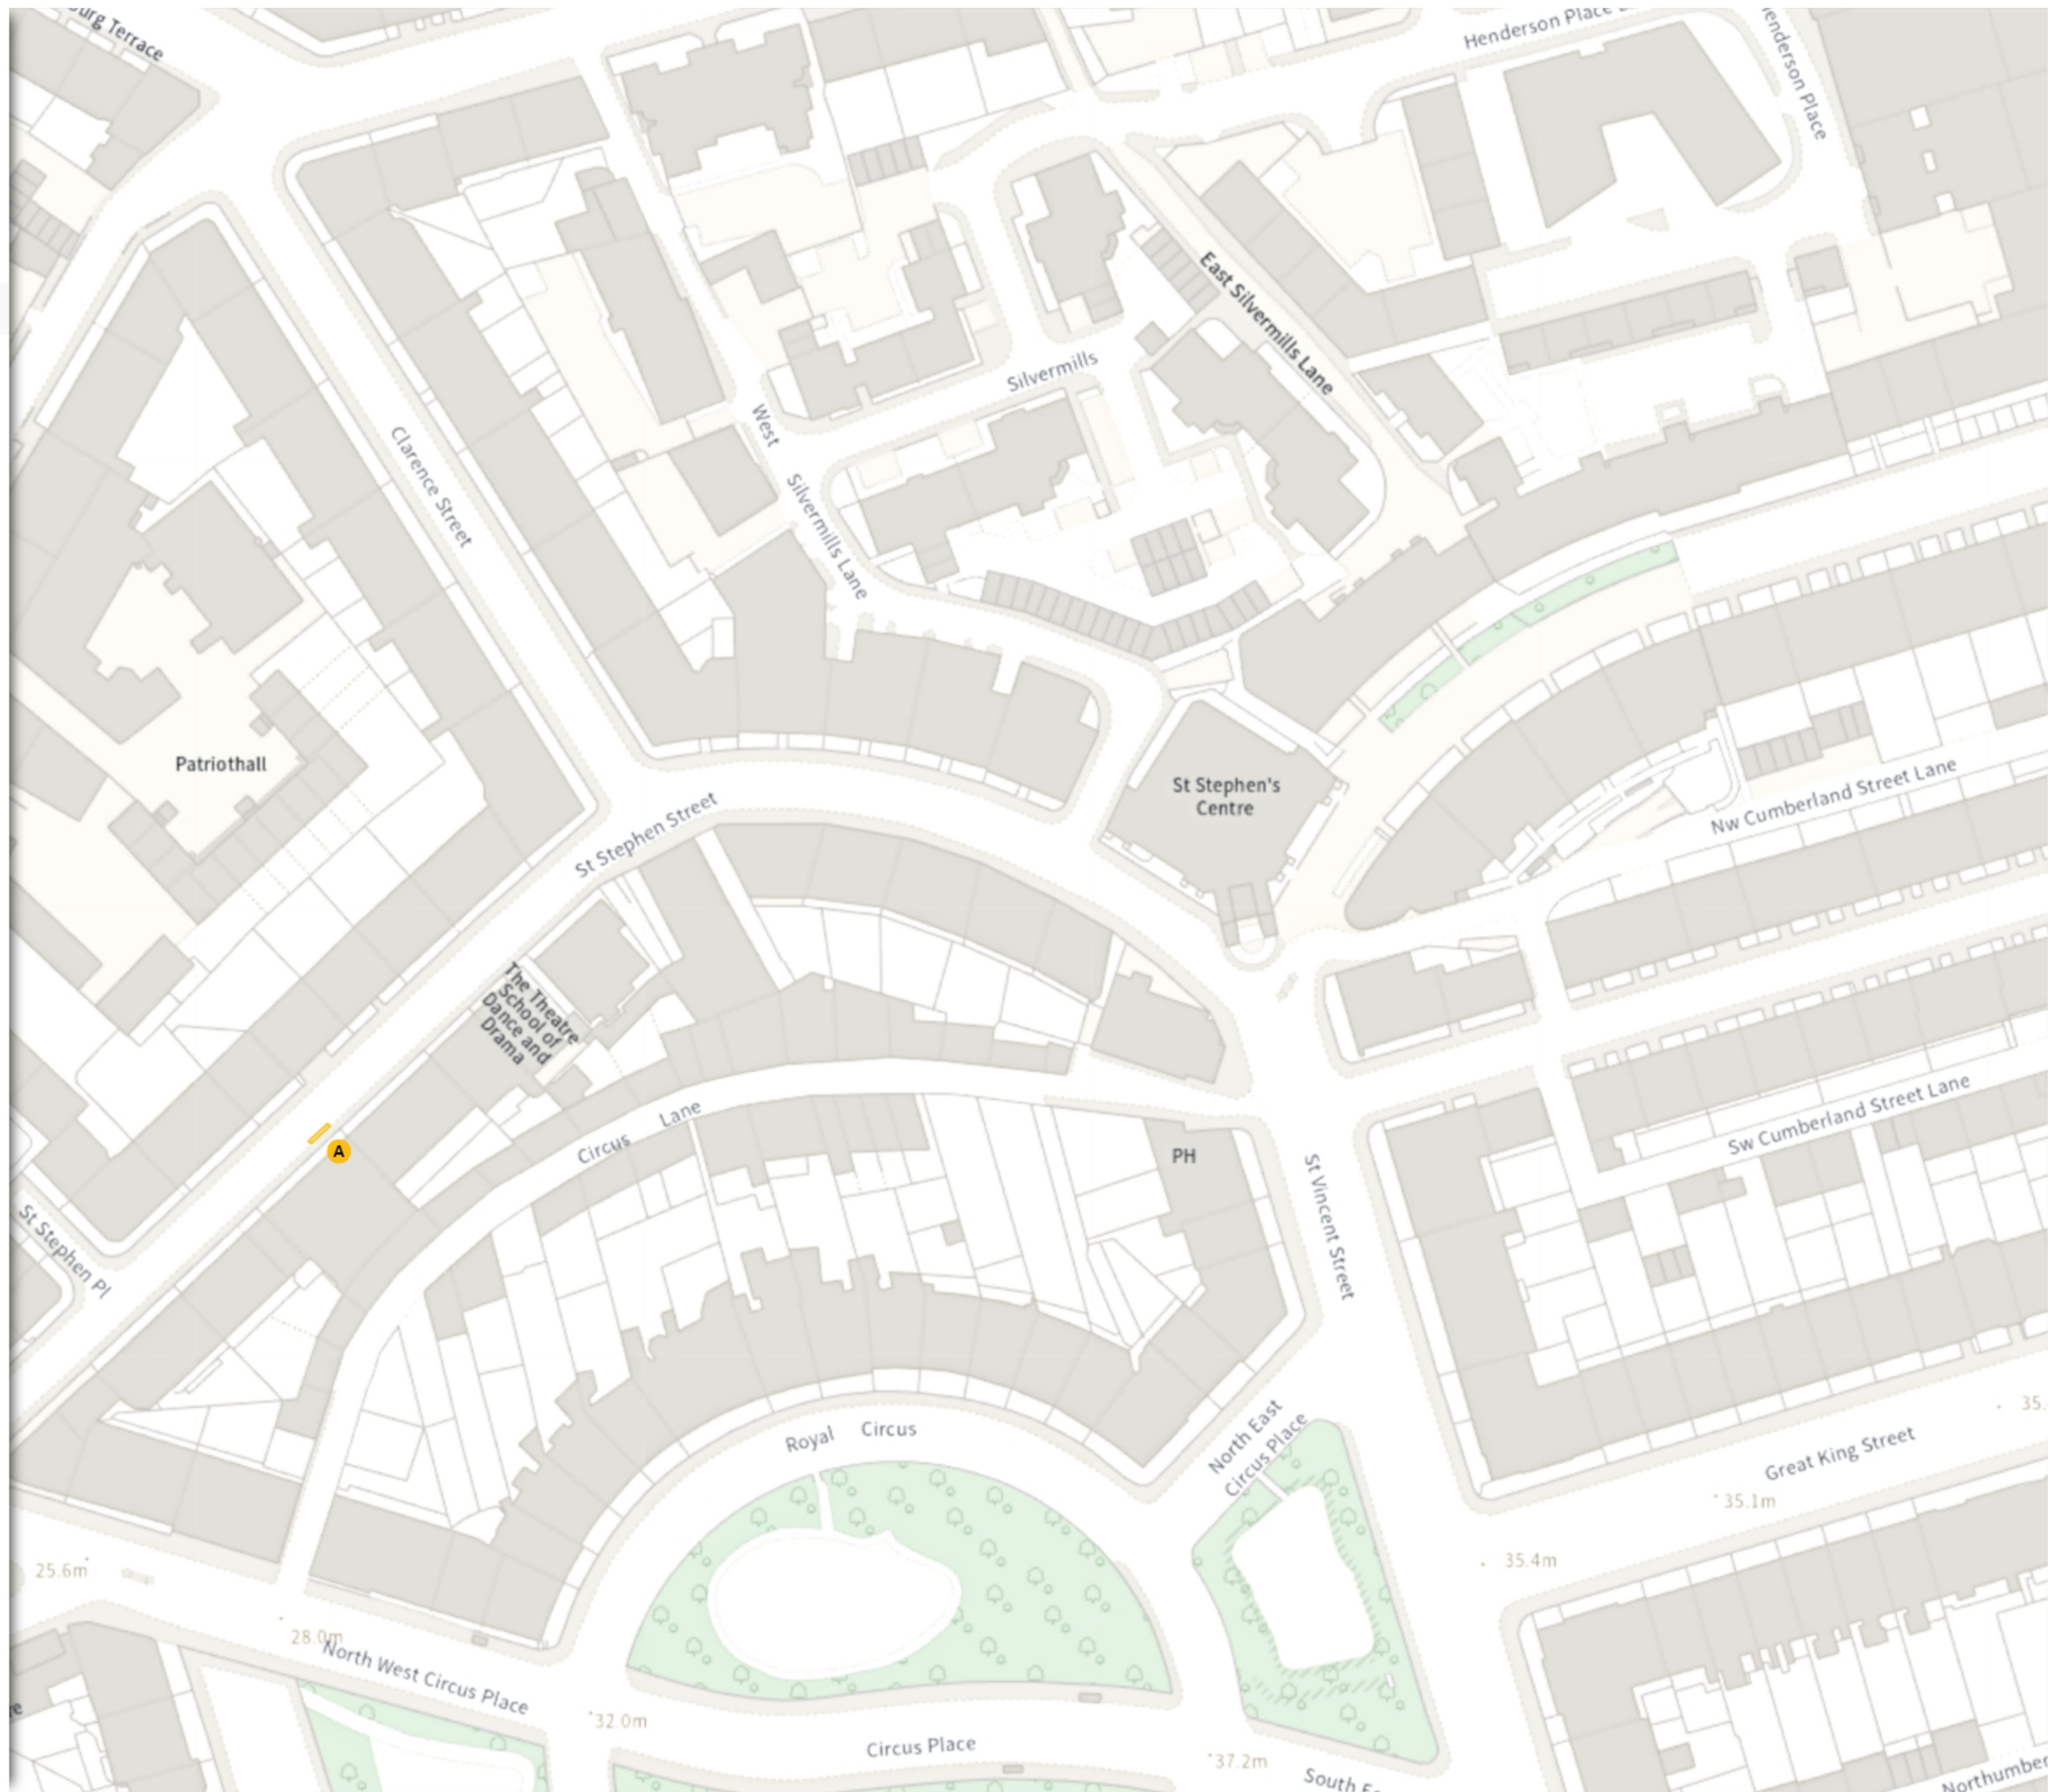

TRO/21/18

Map 3 of 14 Made 24/02/25

ADDED

No waiting

Mon-Fri 08:30-17:30

Scale: 1:1250 0 20 40 60m

NW 324729.538, 674763.917 SE 325113.936, 674416.231

© Crown copyright and database rights 2025 Ordnance Survey.  
You are not permitted to copy, sub-license, distribute or sell any of this data to third parties in any form. Licence number 100023420