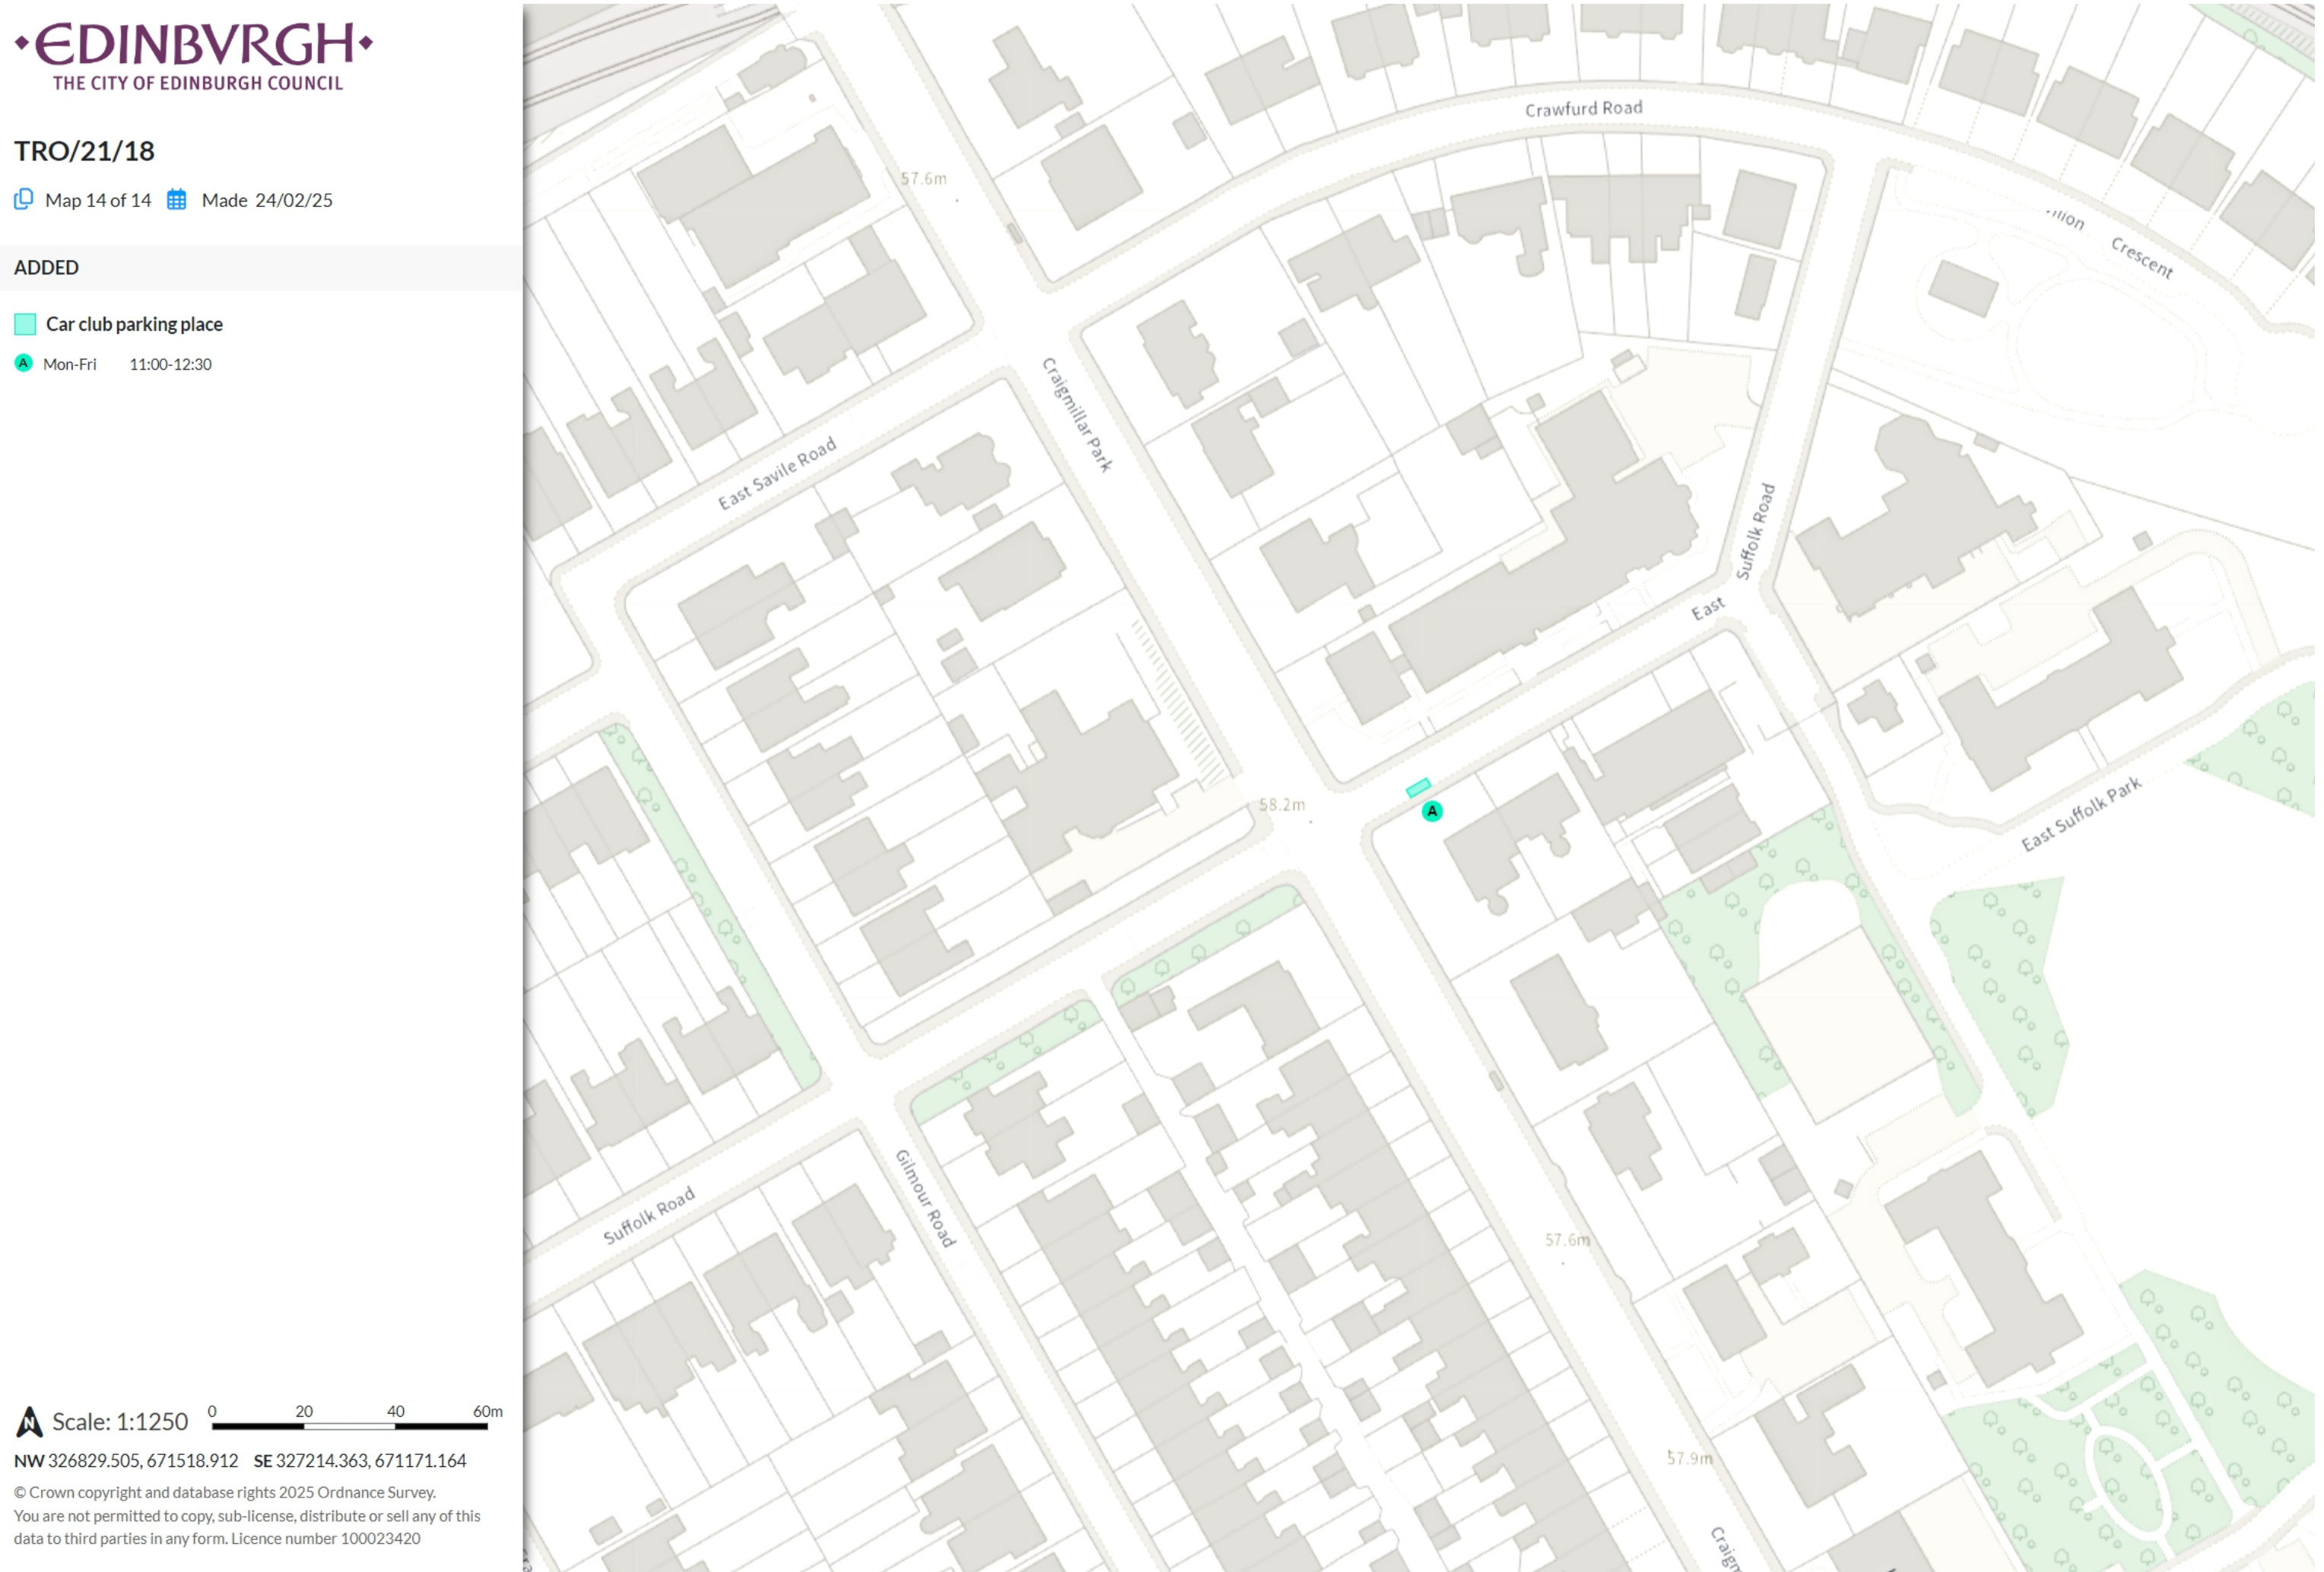

Mon-Fri 08:30-17:30

Scale: 1:1250 0 20 40 60m

NW 325873.049, 671947.704 SE 326257.792, 671599.902

© Crown copyright and database rights 2025 Ordnance Survey.  
You are not permitted to copy, sub-license, distribute or sell any of this data to third parties in any form. Licence number 100023420

TRO/21/18

Map 14 of 14 Made 24/02/25

ADDED

Car club parking place

Mon-Fri 11:00-12:30

Scale: 1:1250 0 20 40 60m

NW 326829.505, 671518.912 SE 327214.363, 671171.164

© Crown copyright and database rights 2025 Ordnance Survey.  
You are not permitted to copy, sub-license, distribute or sell any of this data to third parties in any form. Licence number 100023420