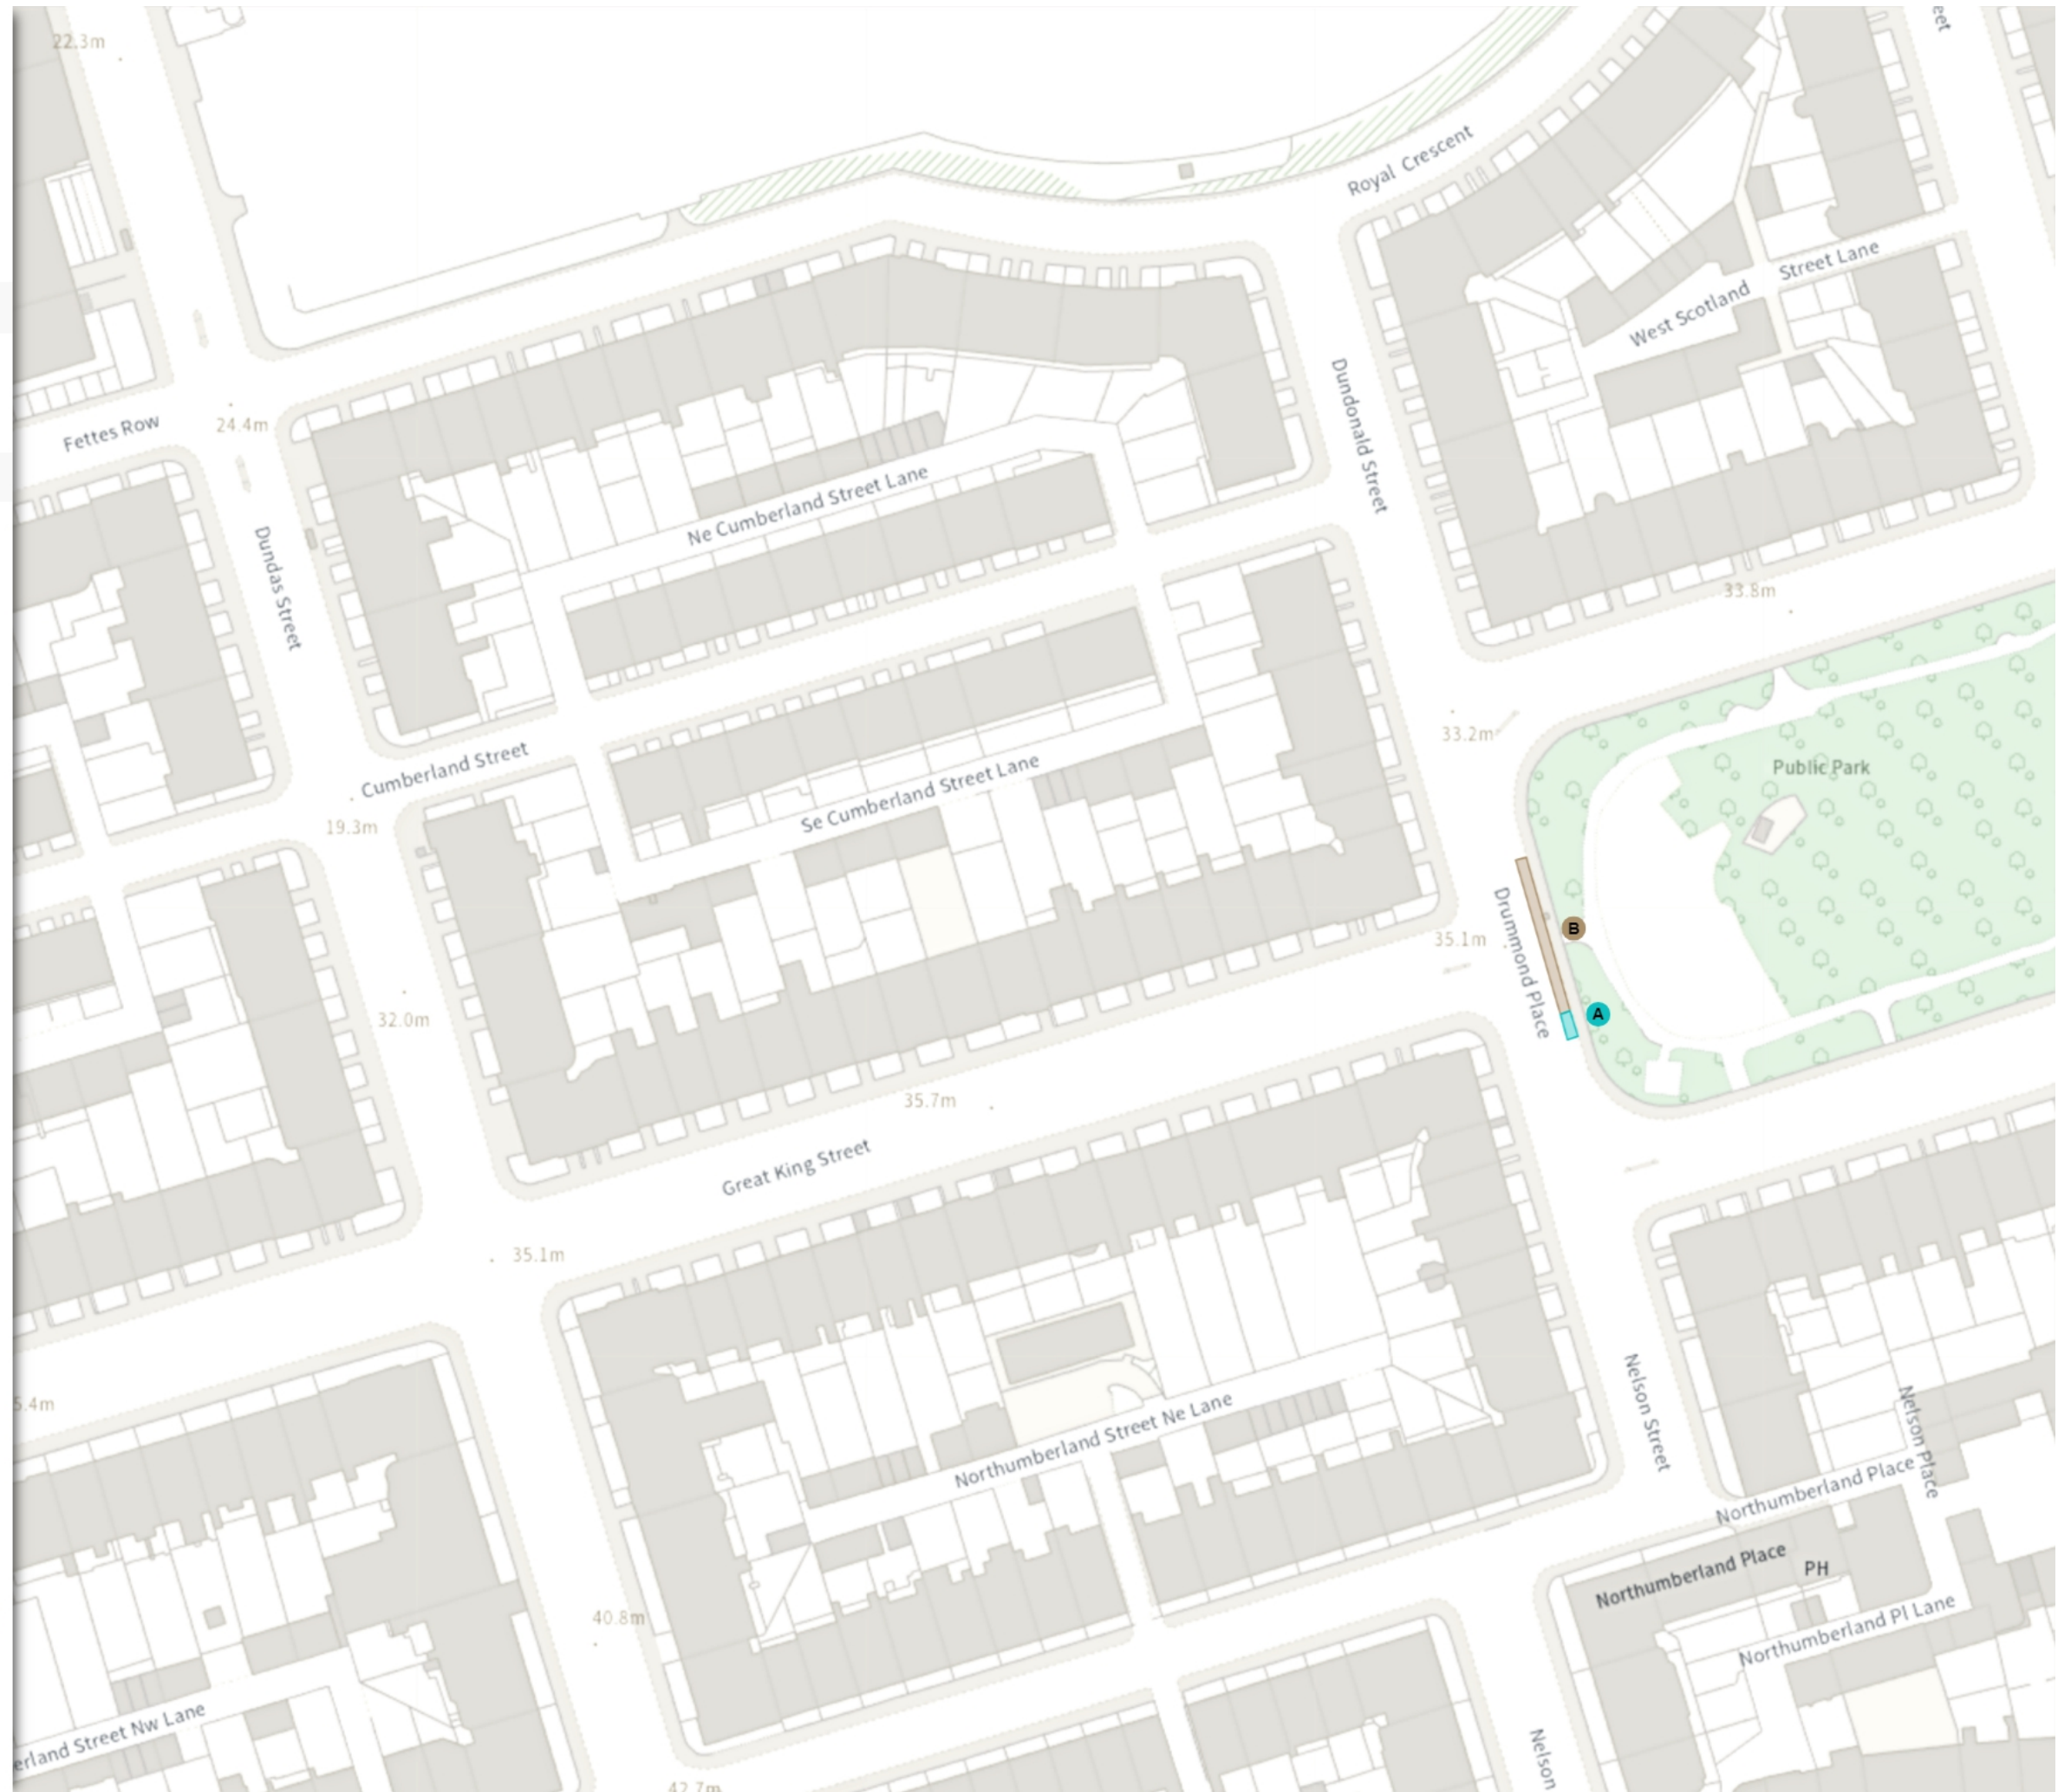

TRO/21/18

Map 4 of 14 Made 24/02/25

ADDED

Solo motorcycle parking place

Mon-Fri 08:30-17:30

MODIFIED

Shared

Paid-for parking place

Mon-Fri 08:30-17:30 4h 1h

Pay And Display, Pay By Phone

£5.40/1h

Permit holders parking place (Zone 6)

Mon-Fri 08:30-17:30

Scale: 1:1250 0 20 40 60m

NW 325116.677, 674757.173 SE 325501.106, 674409.521

© Crown copyright and database rights 2025 Ordnance Survey.
You are not permitted to copy, sub-license, distribute or sell any of this data to third parties in any form. Licence number 100023420