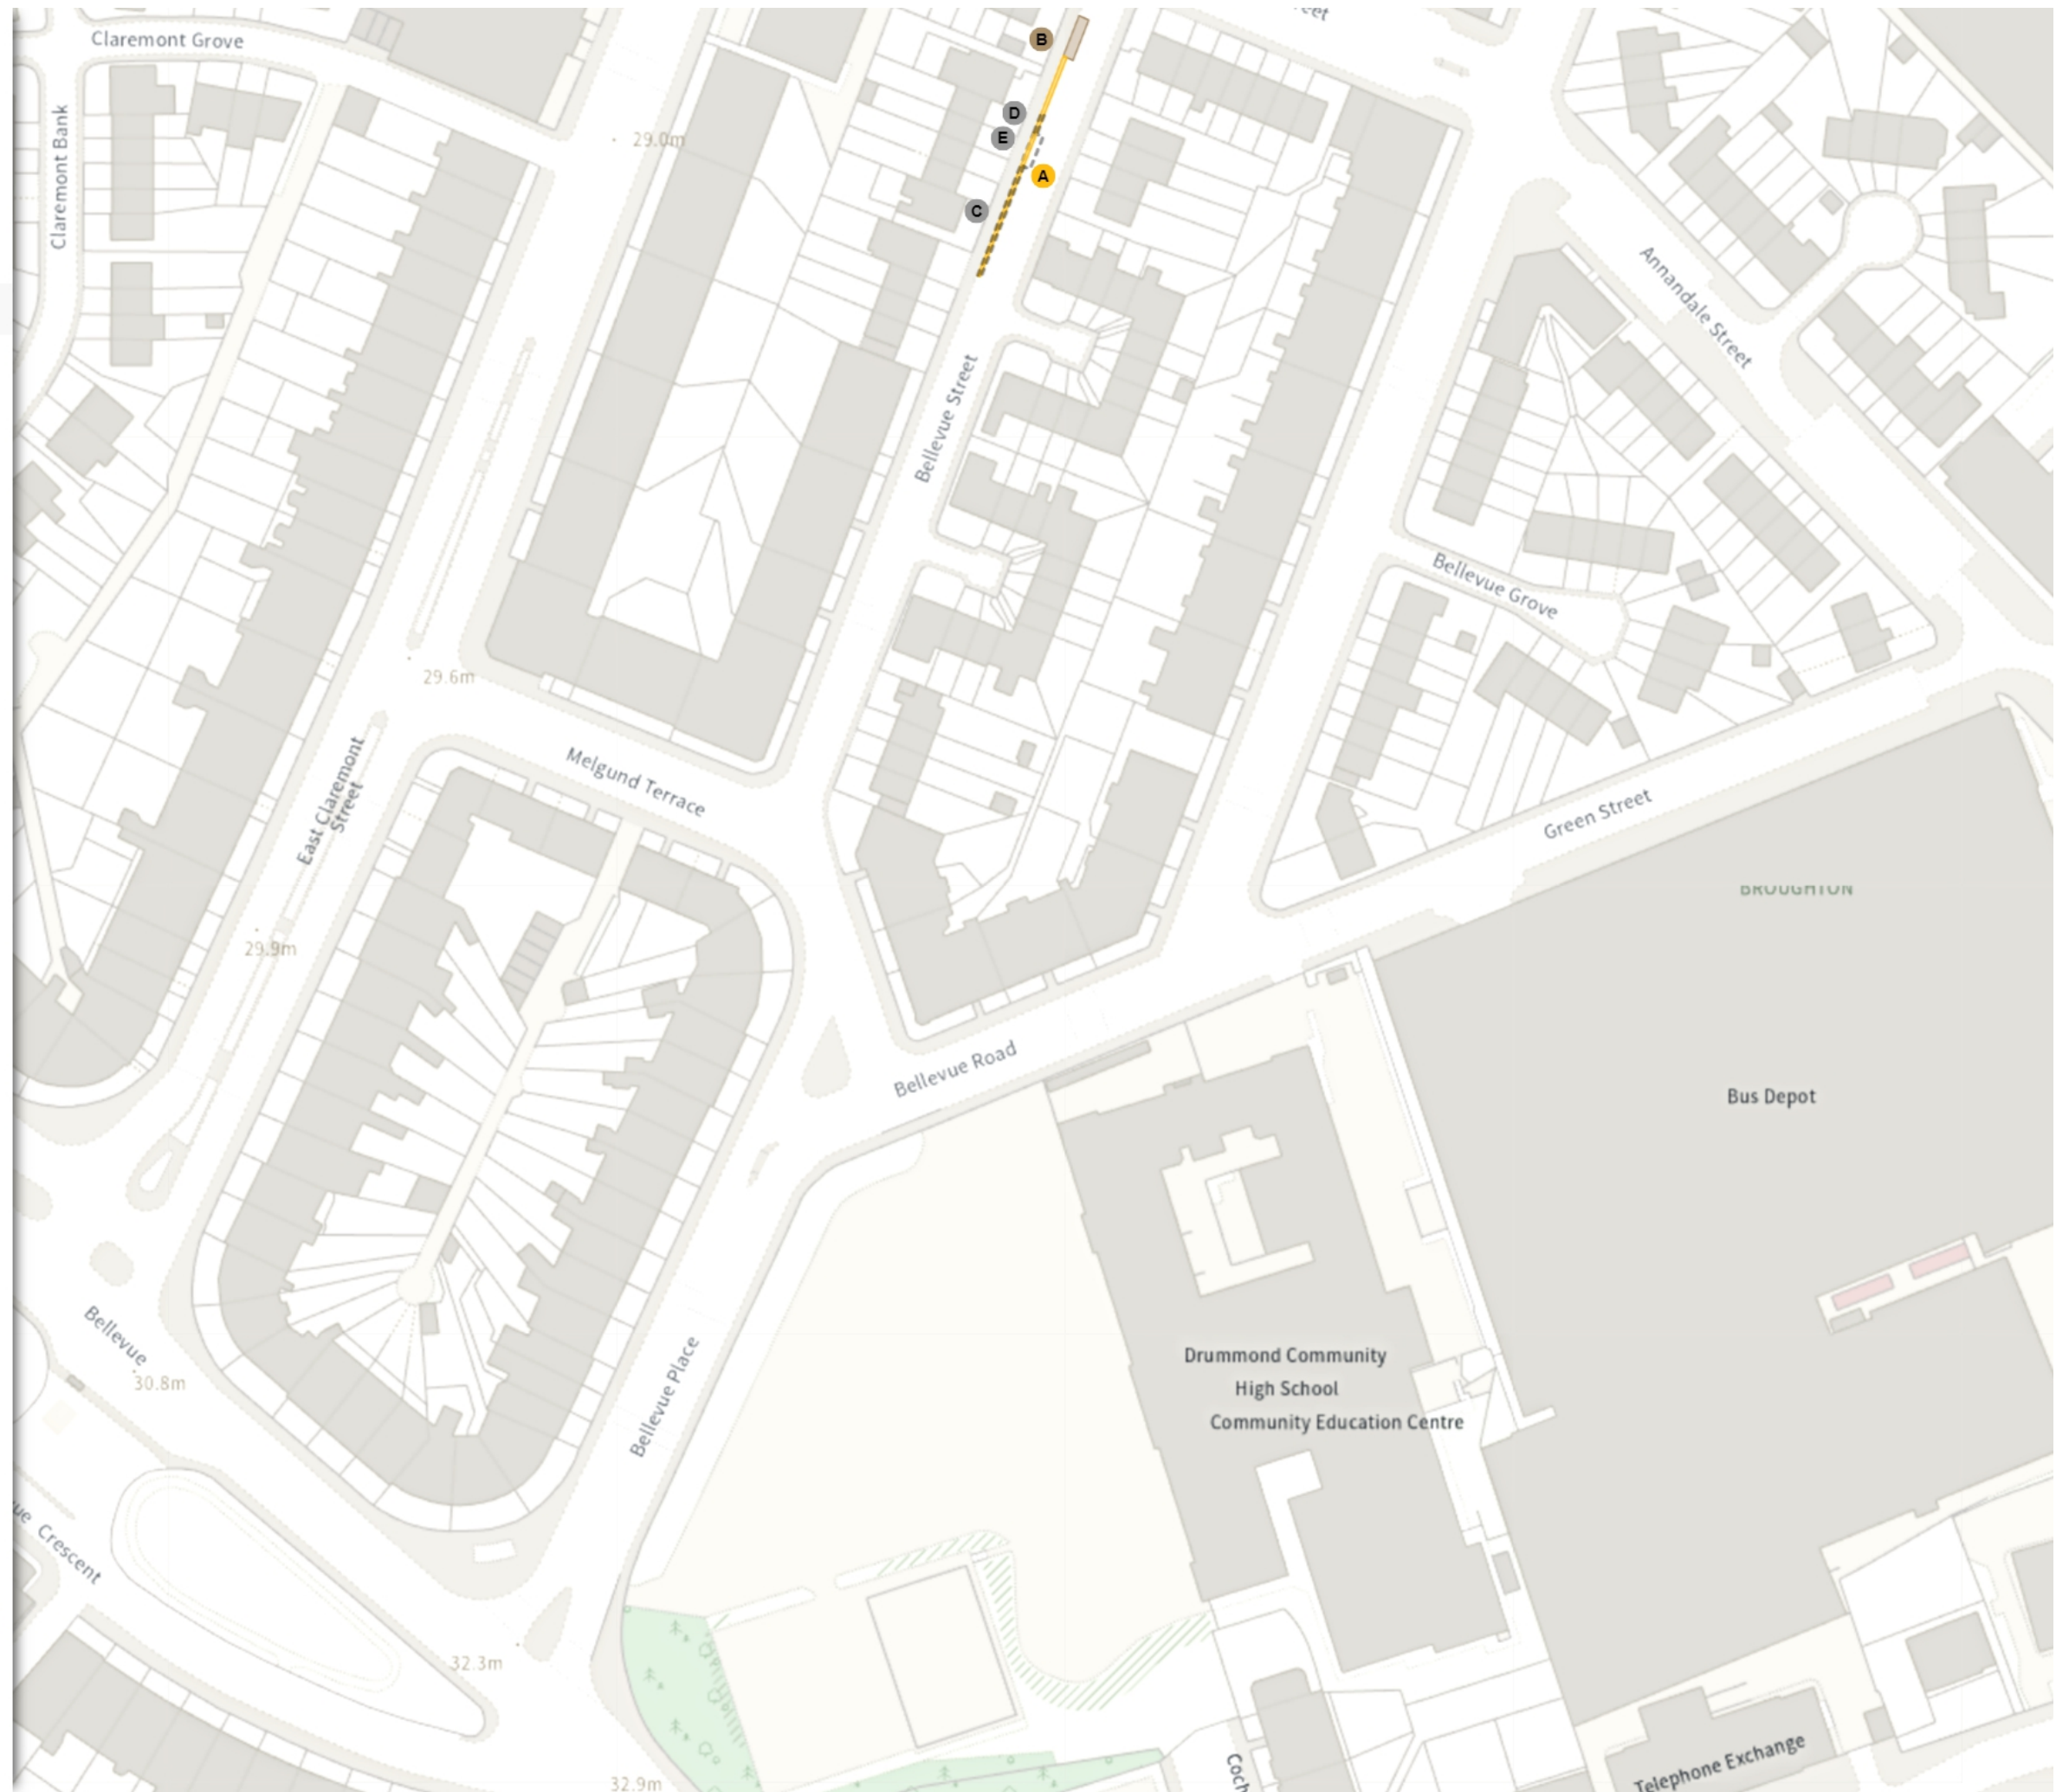

TRO/21/18

Map 2 of 14 Made 24/02/25

ADDED

No waiting at any time

At all times

MODIFIED

No waiting

Mon-Fri 08:30-17:30