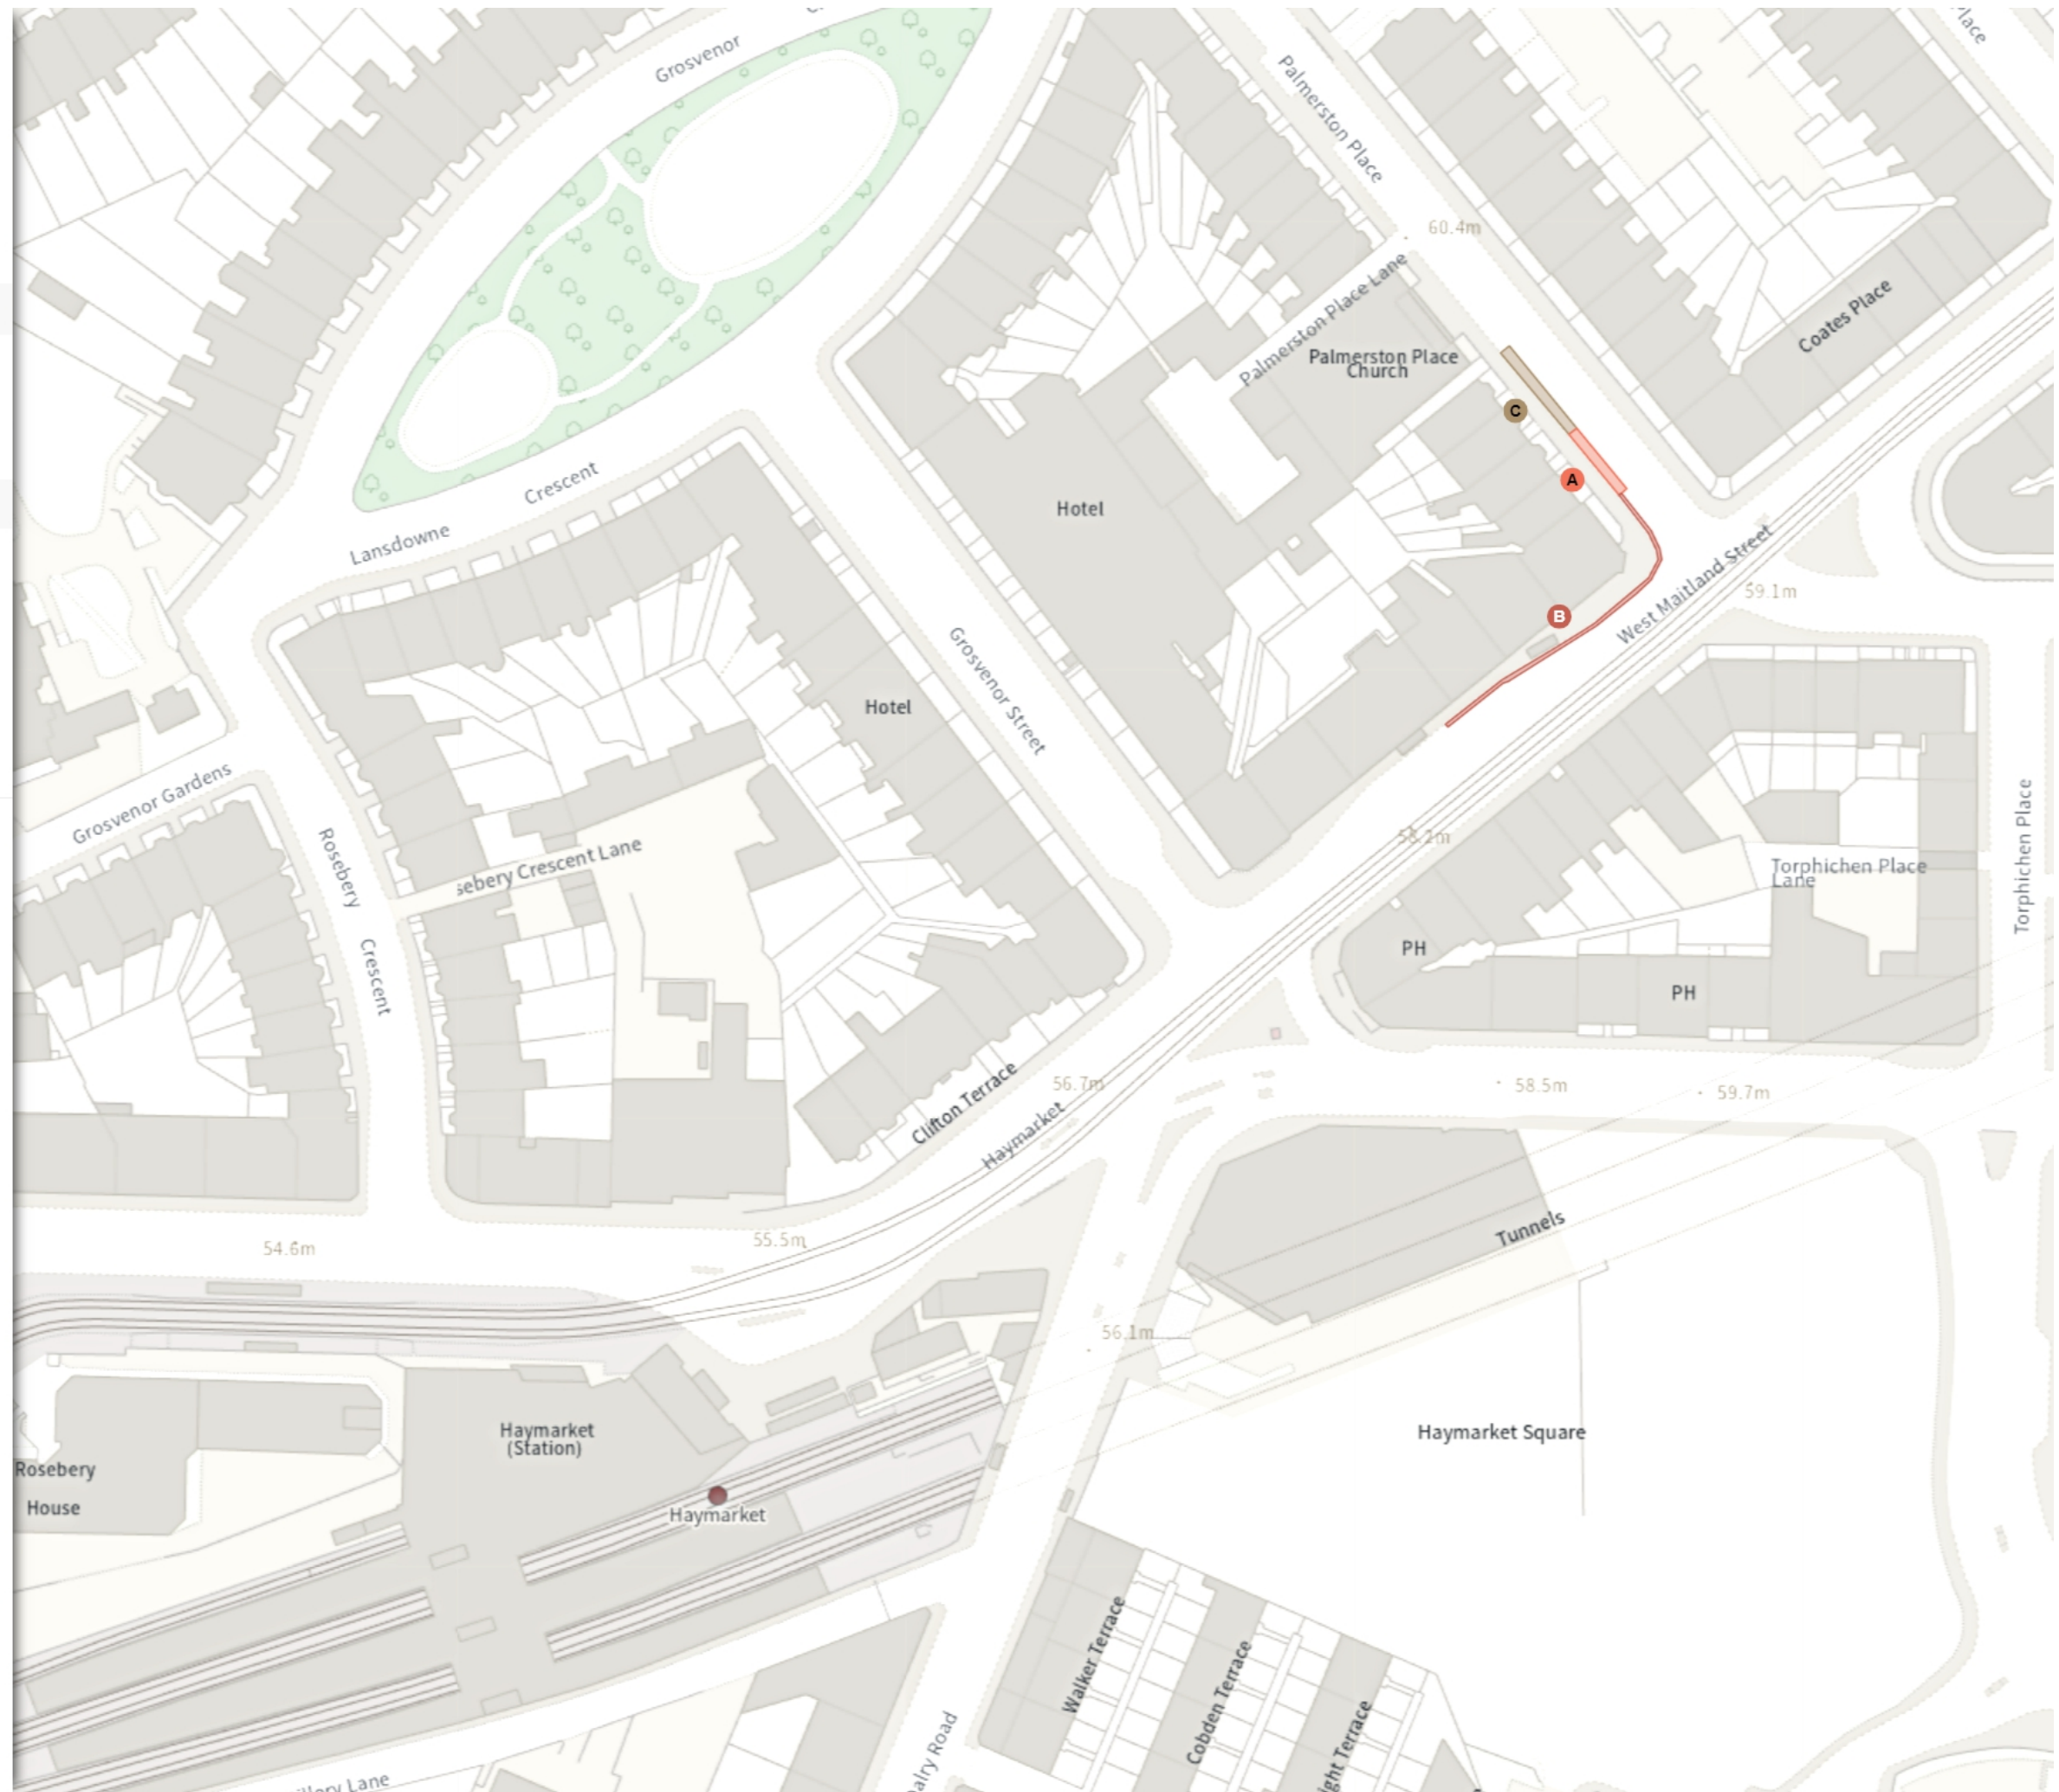

TRO/21/18

Map 9 of 14 Made 24/02/25

ADDED

- **Loading place**
- **A** Mon-Sat 08:30-18:30
  Sun 12:30-18:30

MODIFIED

- **Shared**
- **B** No waiting at any time
  At all times
- **B** No loading at any time
  At all times

- **Shared**
- **C** Paid-for parking place
  Mon-Sat 08:30-18:30 4h 1h
  Sun 12:30-18:30 4h 1h

Pay And Display, Pay By Phone

£6.00/1h

- **C** Permit holders parking place (Zone 1)
  Mon-Sat 08:30-18:30
  Sun 12:30-18:30

Scale: 1:1250 0 20 40 60m

NW 323885.249, 673449.394 SE 324269.701, 673101.528

© Crown copyright and database rights 2025 Ordnance Survey.
You are not permitted to copy, sub-license, distribute or sell any of this data to third parties in any form. Licence number 100023420