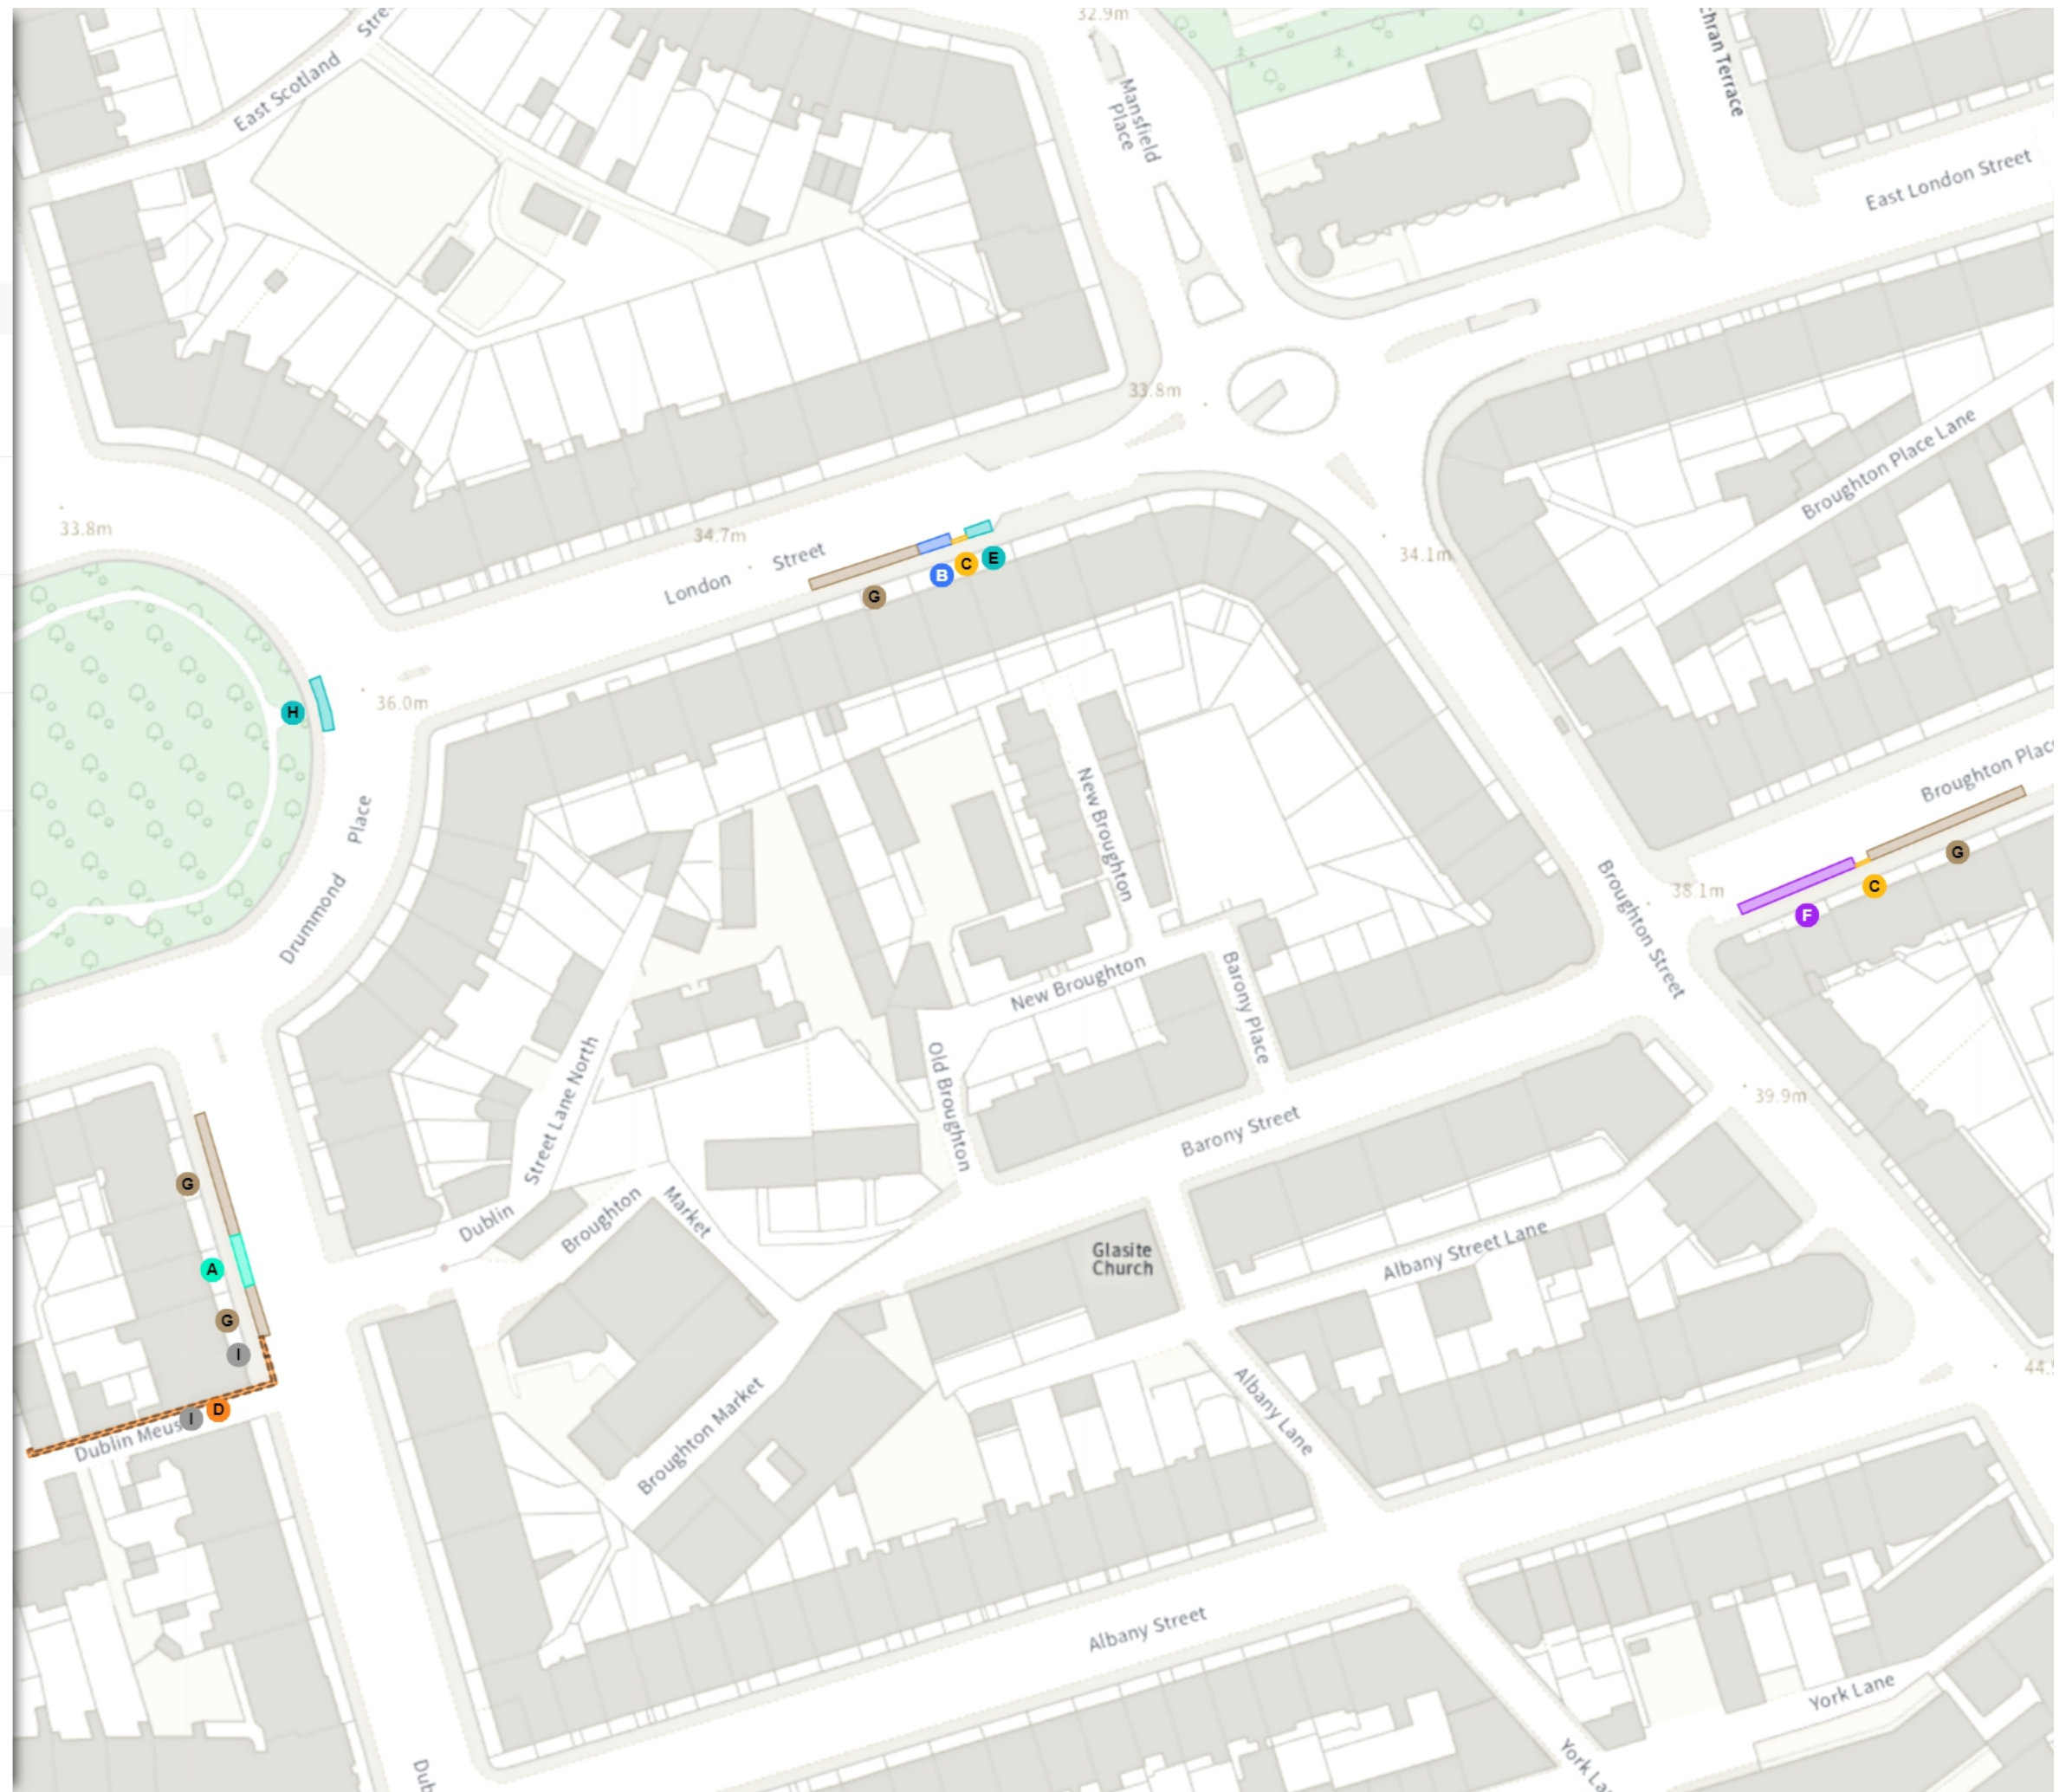

Pay And Display, Pay By Phone

£5.40/1h

Scale: 1:1250 0 20 40 60m

NW 325503.649, 674750.466 SE 325888.108, 674402.849

© Crown copyright and database rights 2025 Ordnance Survey.  
You are not permitted to copy, sub-license, distribute or sell any of this data to third parties in any form. Licence number 100023420