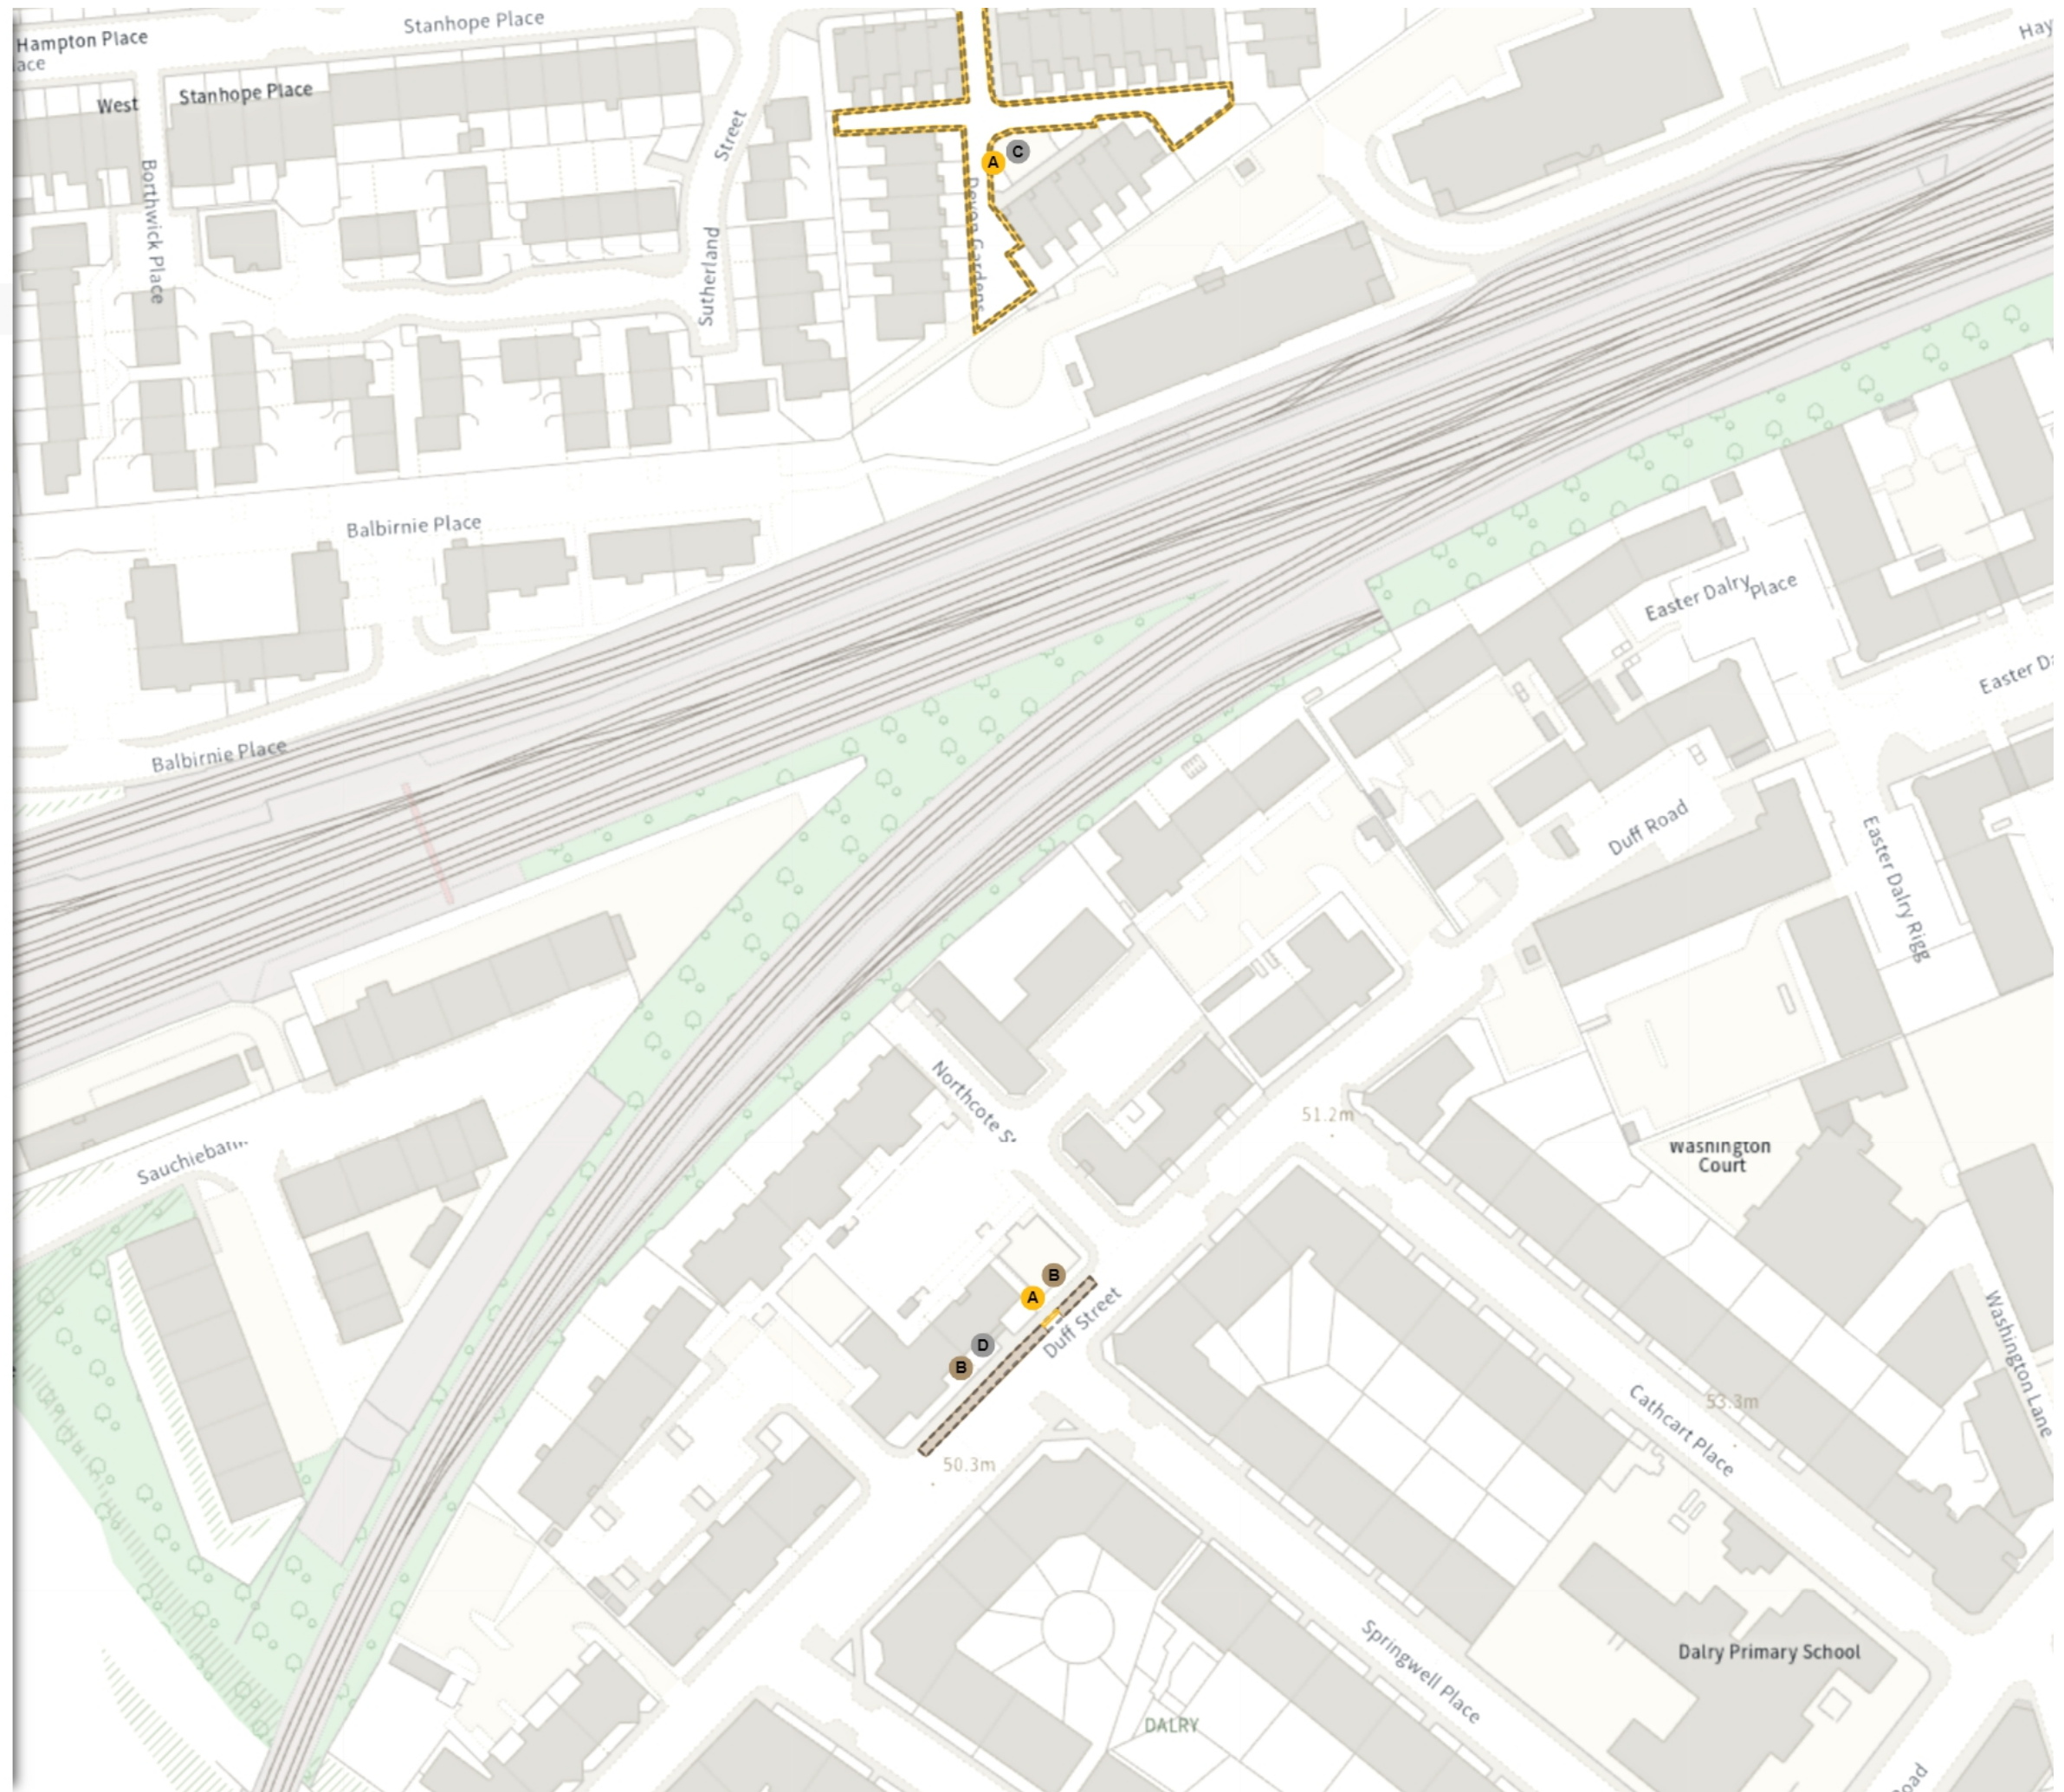

TRO/21/18

Map 10b of 14 Made 24/02/25

REMOVED

Shared

Paid-for parking place

Mon-Fri 08:30-17:30 4h 1h

Pay And Display, Pay By Phone

£3.80/1h

Permit holders parking place (Zone S4)

Mon-Fri 08:30-17:30

Scale: 1:1250 0 20 40 60m

NW 323386.466, 673120.307 SE 323770.908, 672772.37

© Crown copyright and database rights 2025 Ordnance Survey.
You are not permitted to copy, sub-license, distribute or sell any of this data to third parties in any form. Licence number 100023420