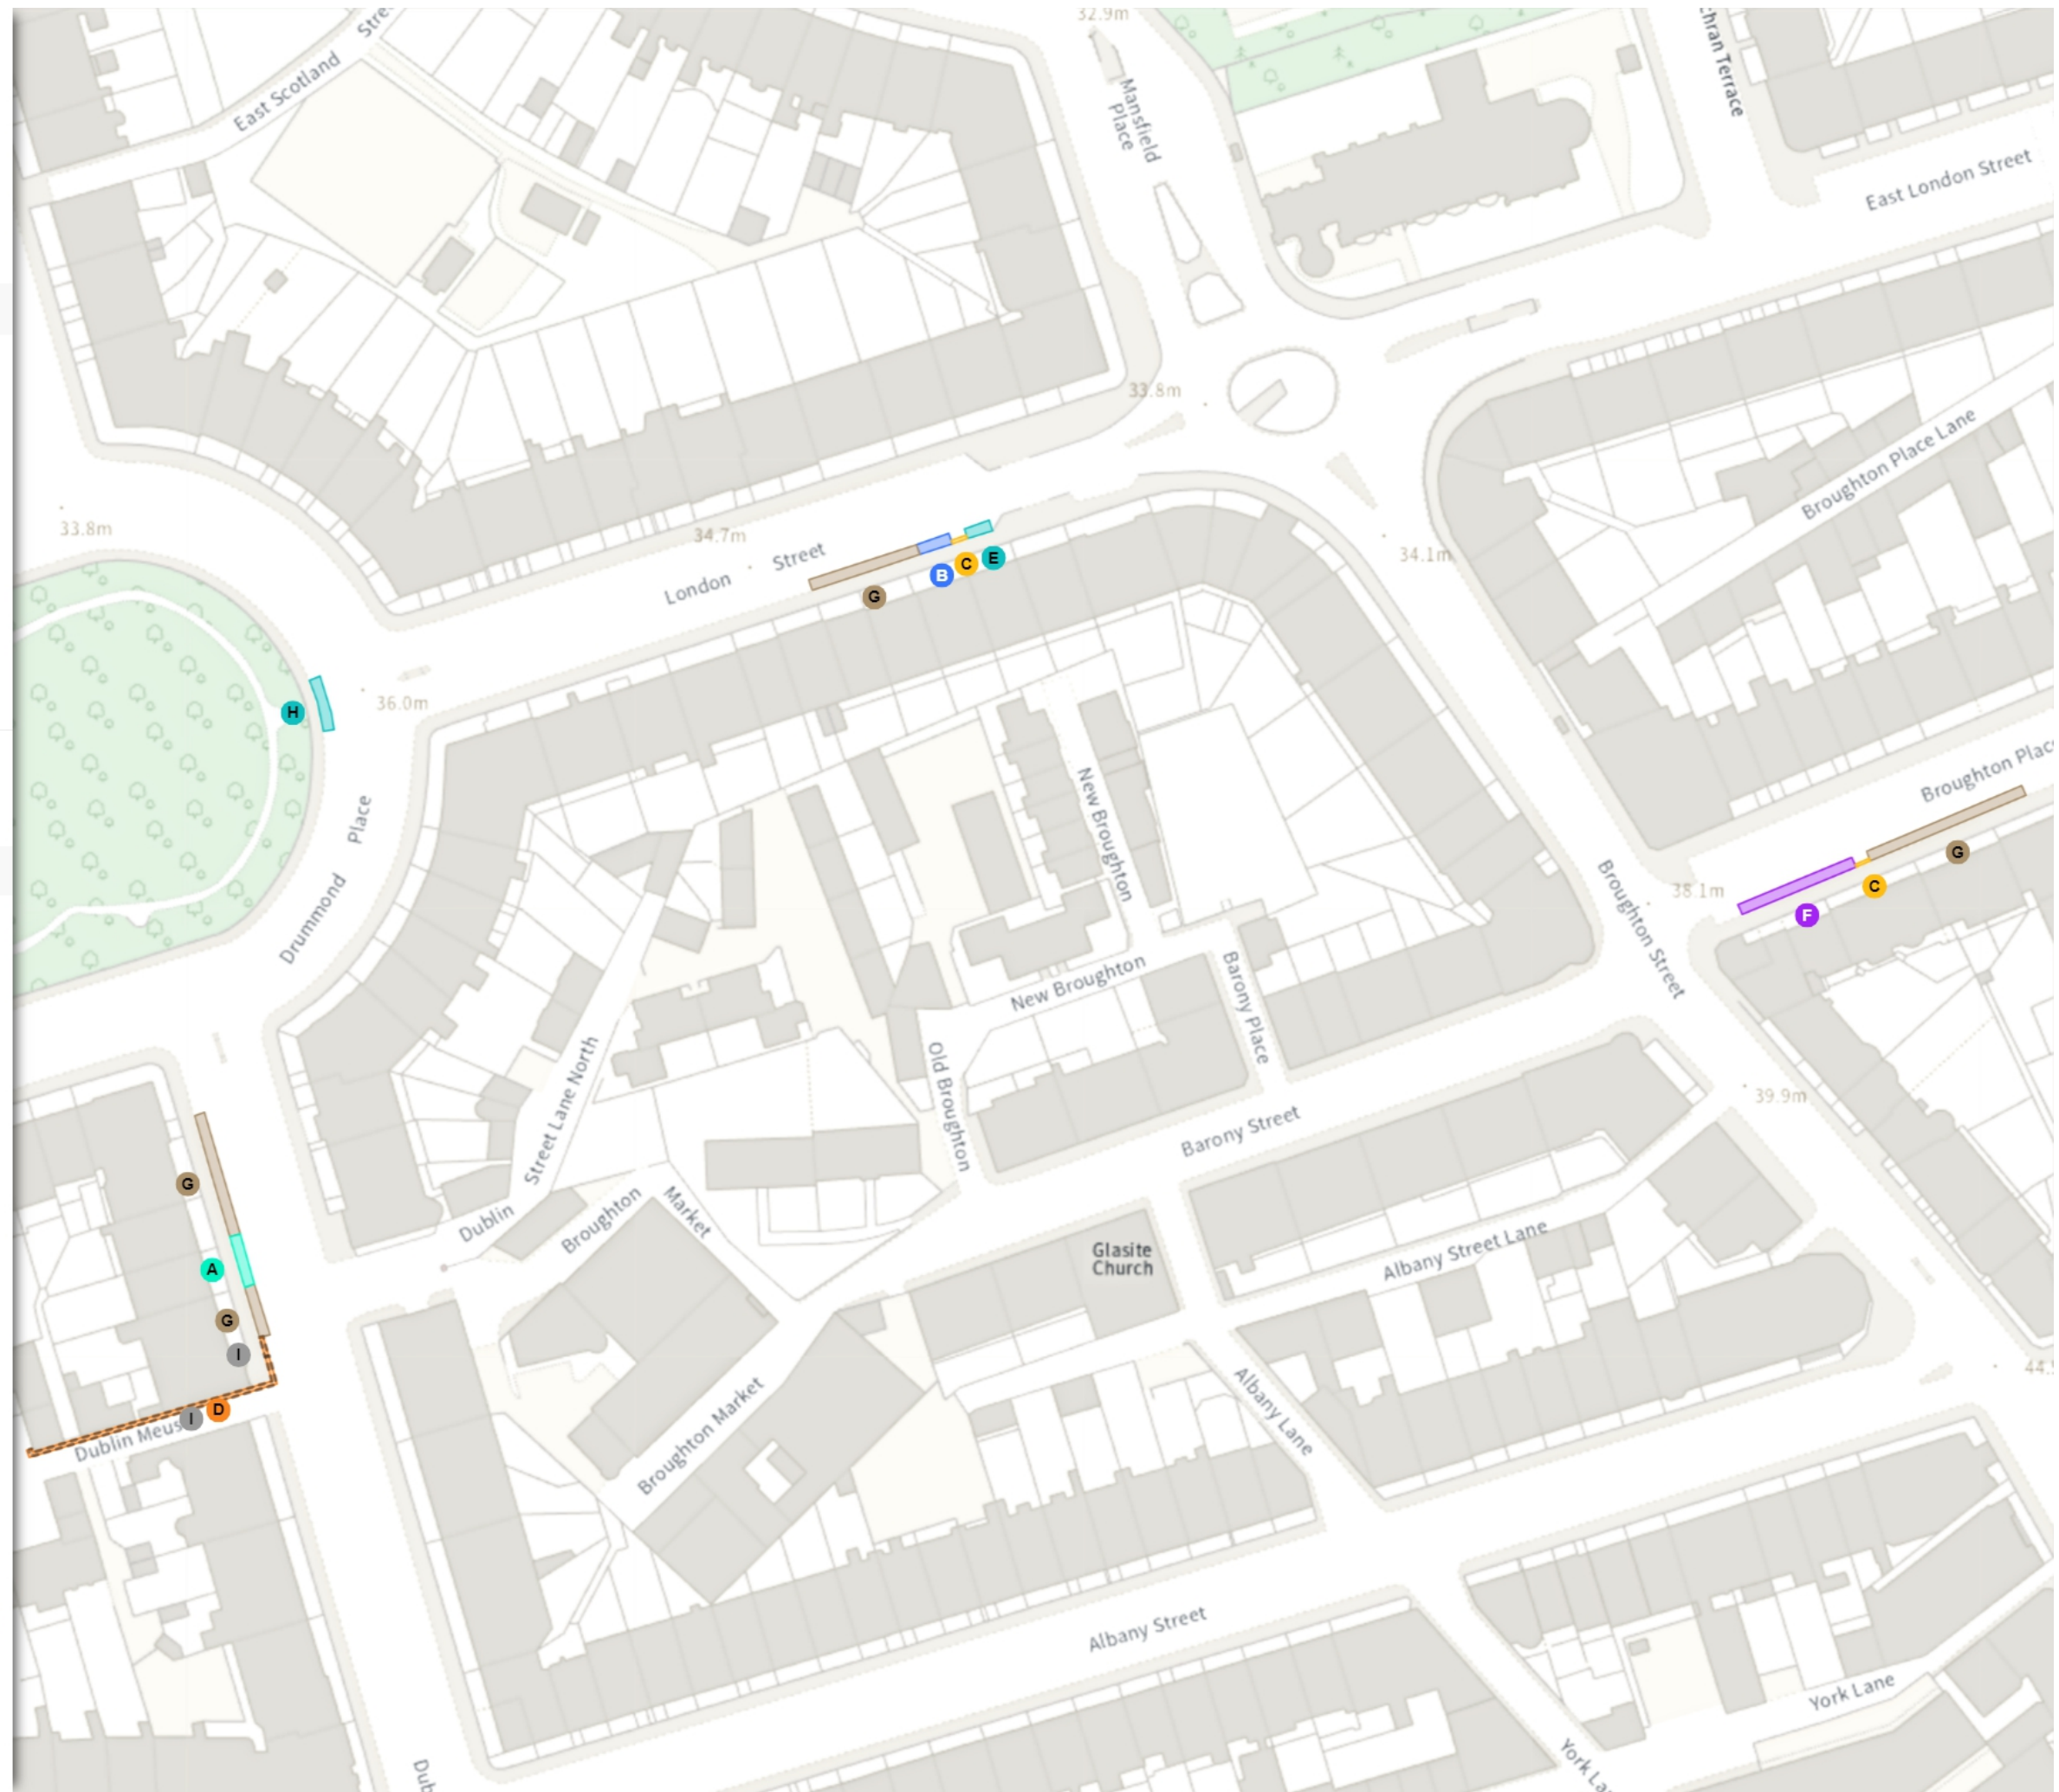

Permit holders parking place (Zone 6)

Mon-Fri 08:30-17:30

Solo motorcycle parking place

Mon-Fri 08:30-17:30

**REMOVED**

No waiting at any time

At all times

Scale: 1:1250 0 20 40 60m