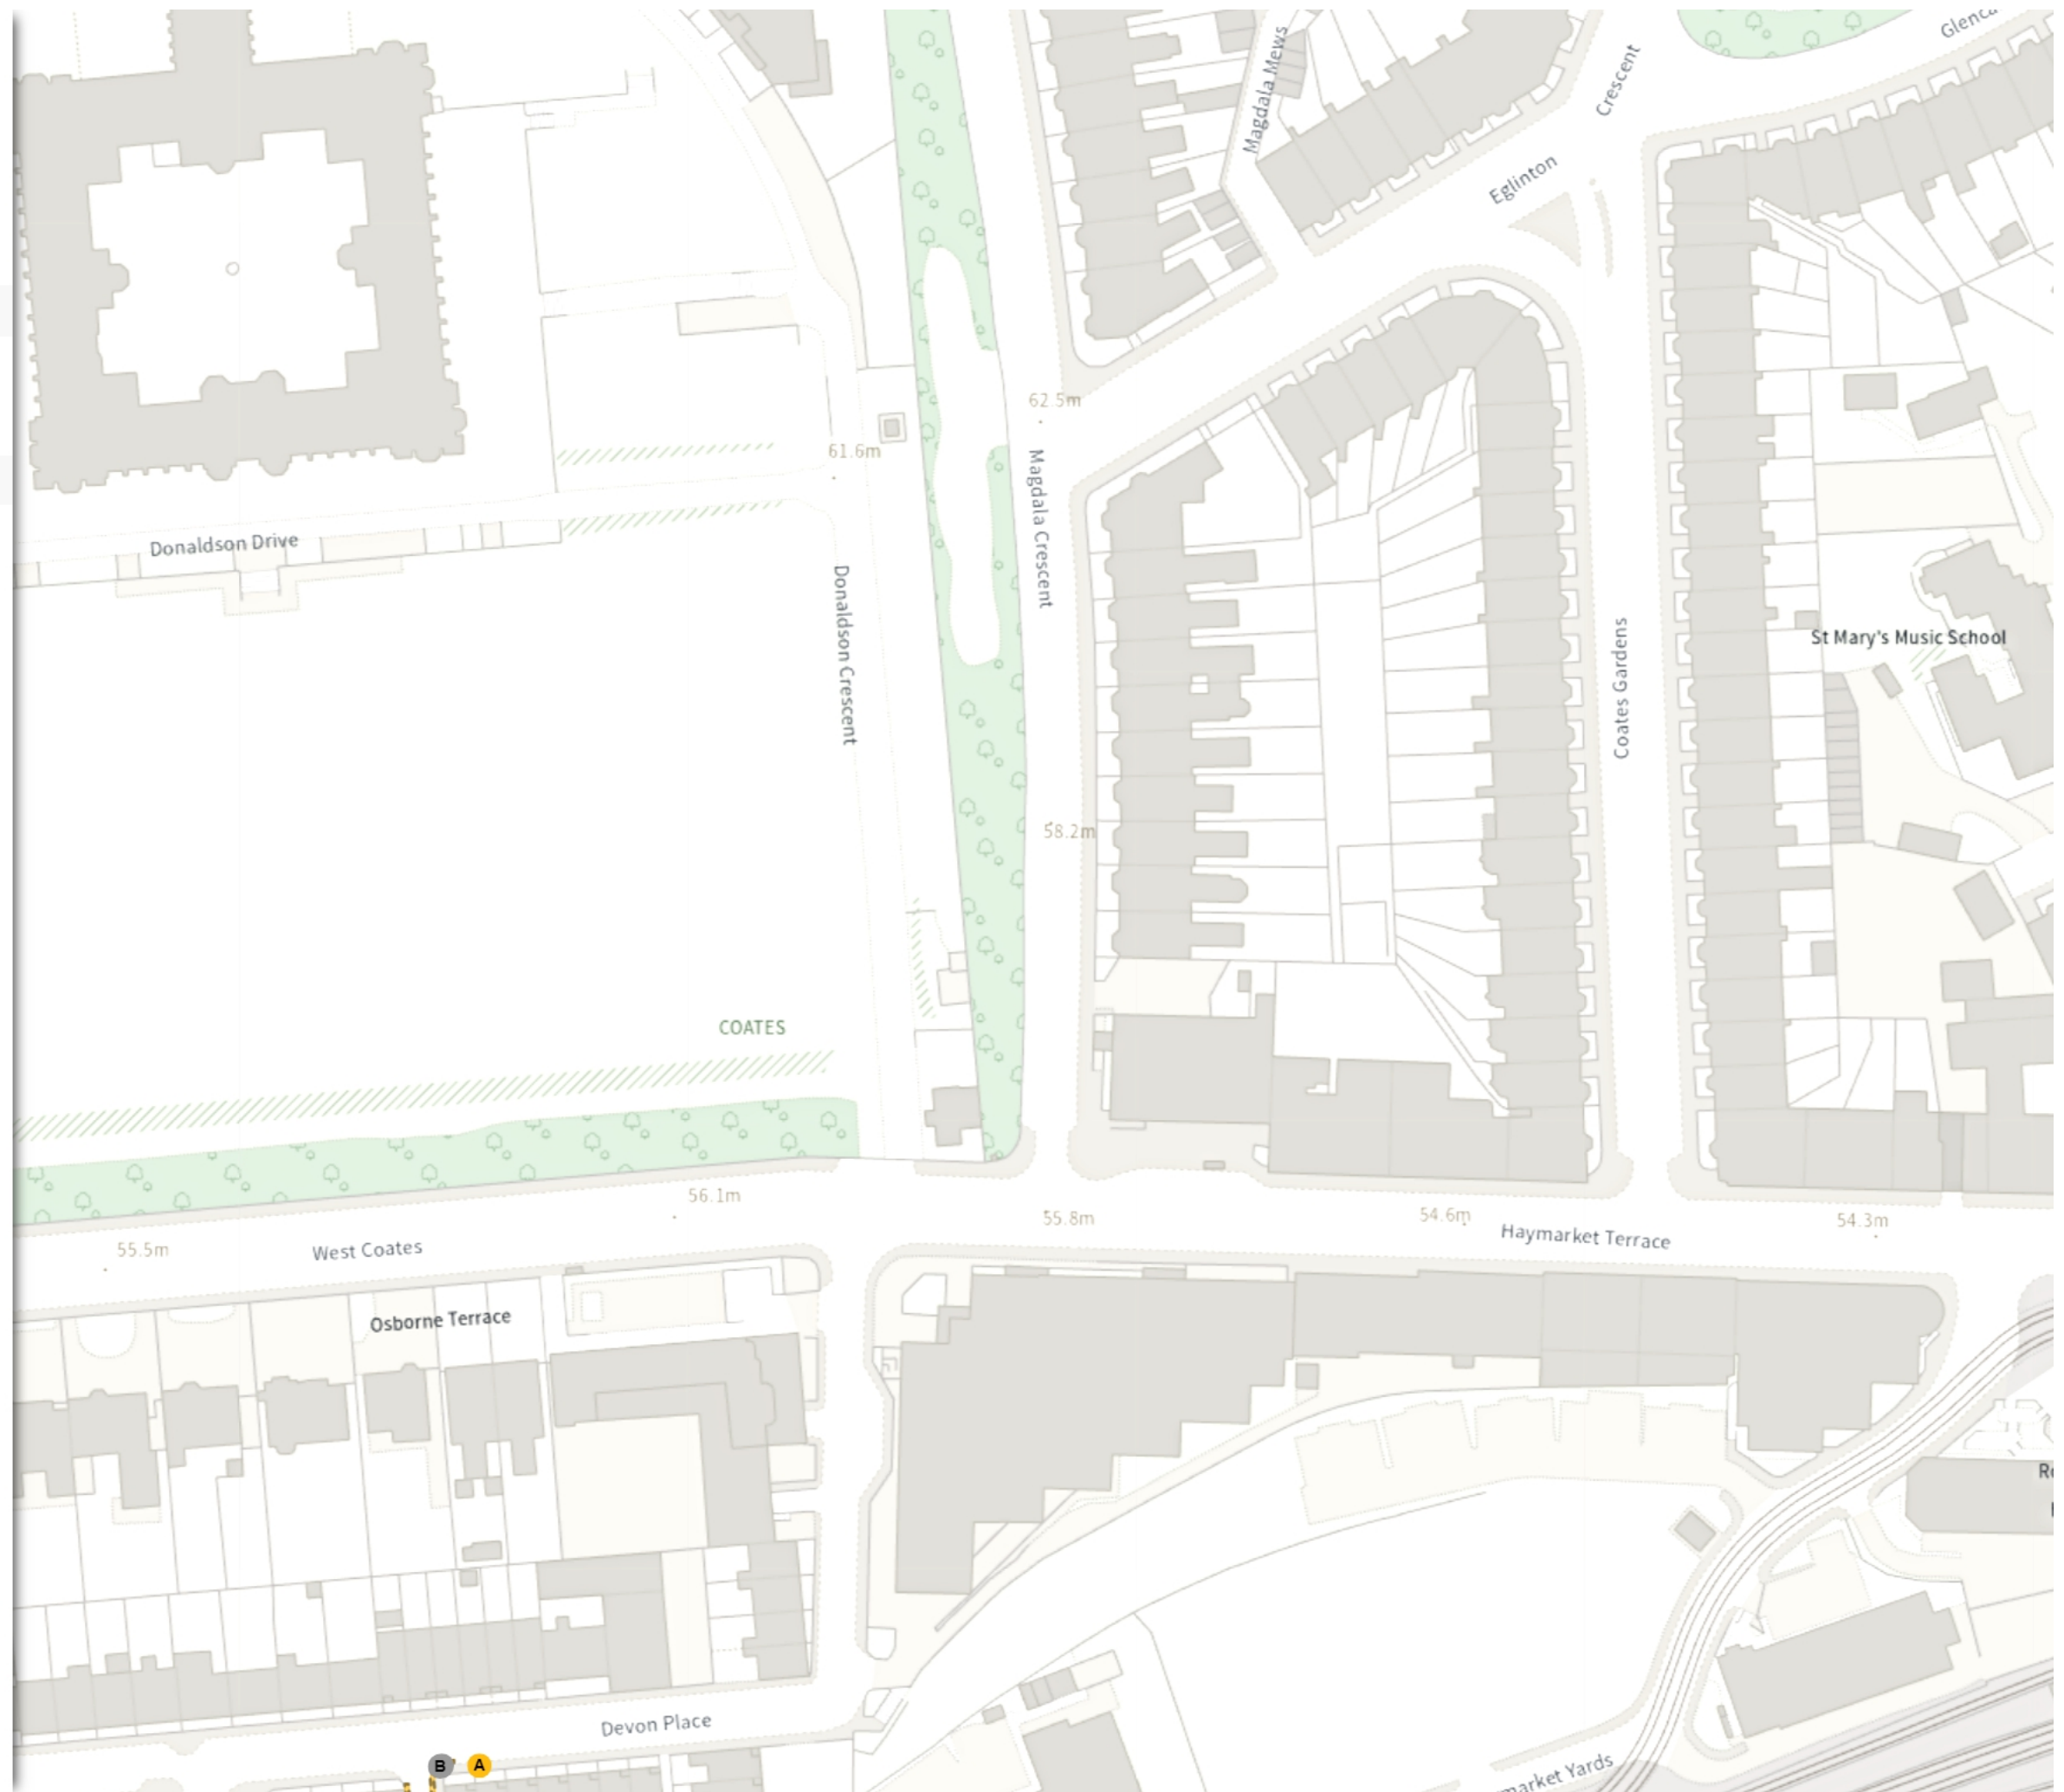

TRO/21/18

Map 8 of 14 Made 24/02/25

ADDED

No waiting

Mon-Fri 08:30-17:30

REMOVED

No waiting at any time

At all times