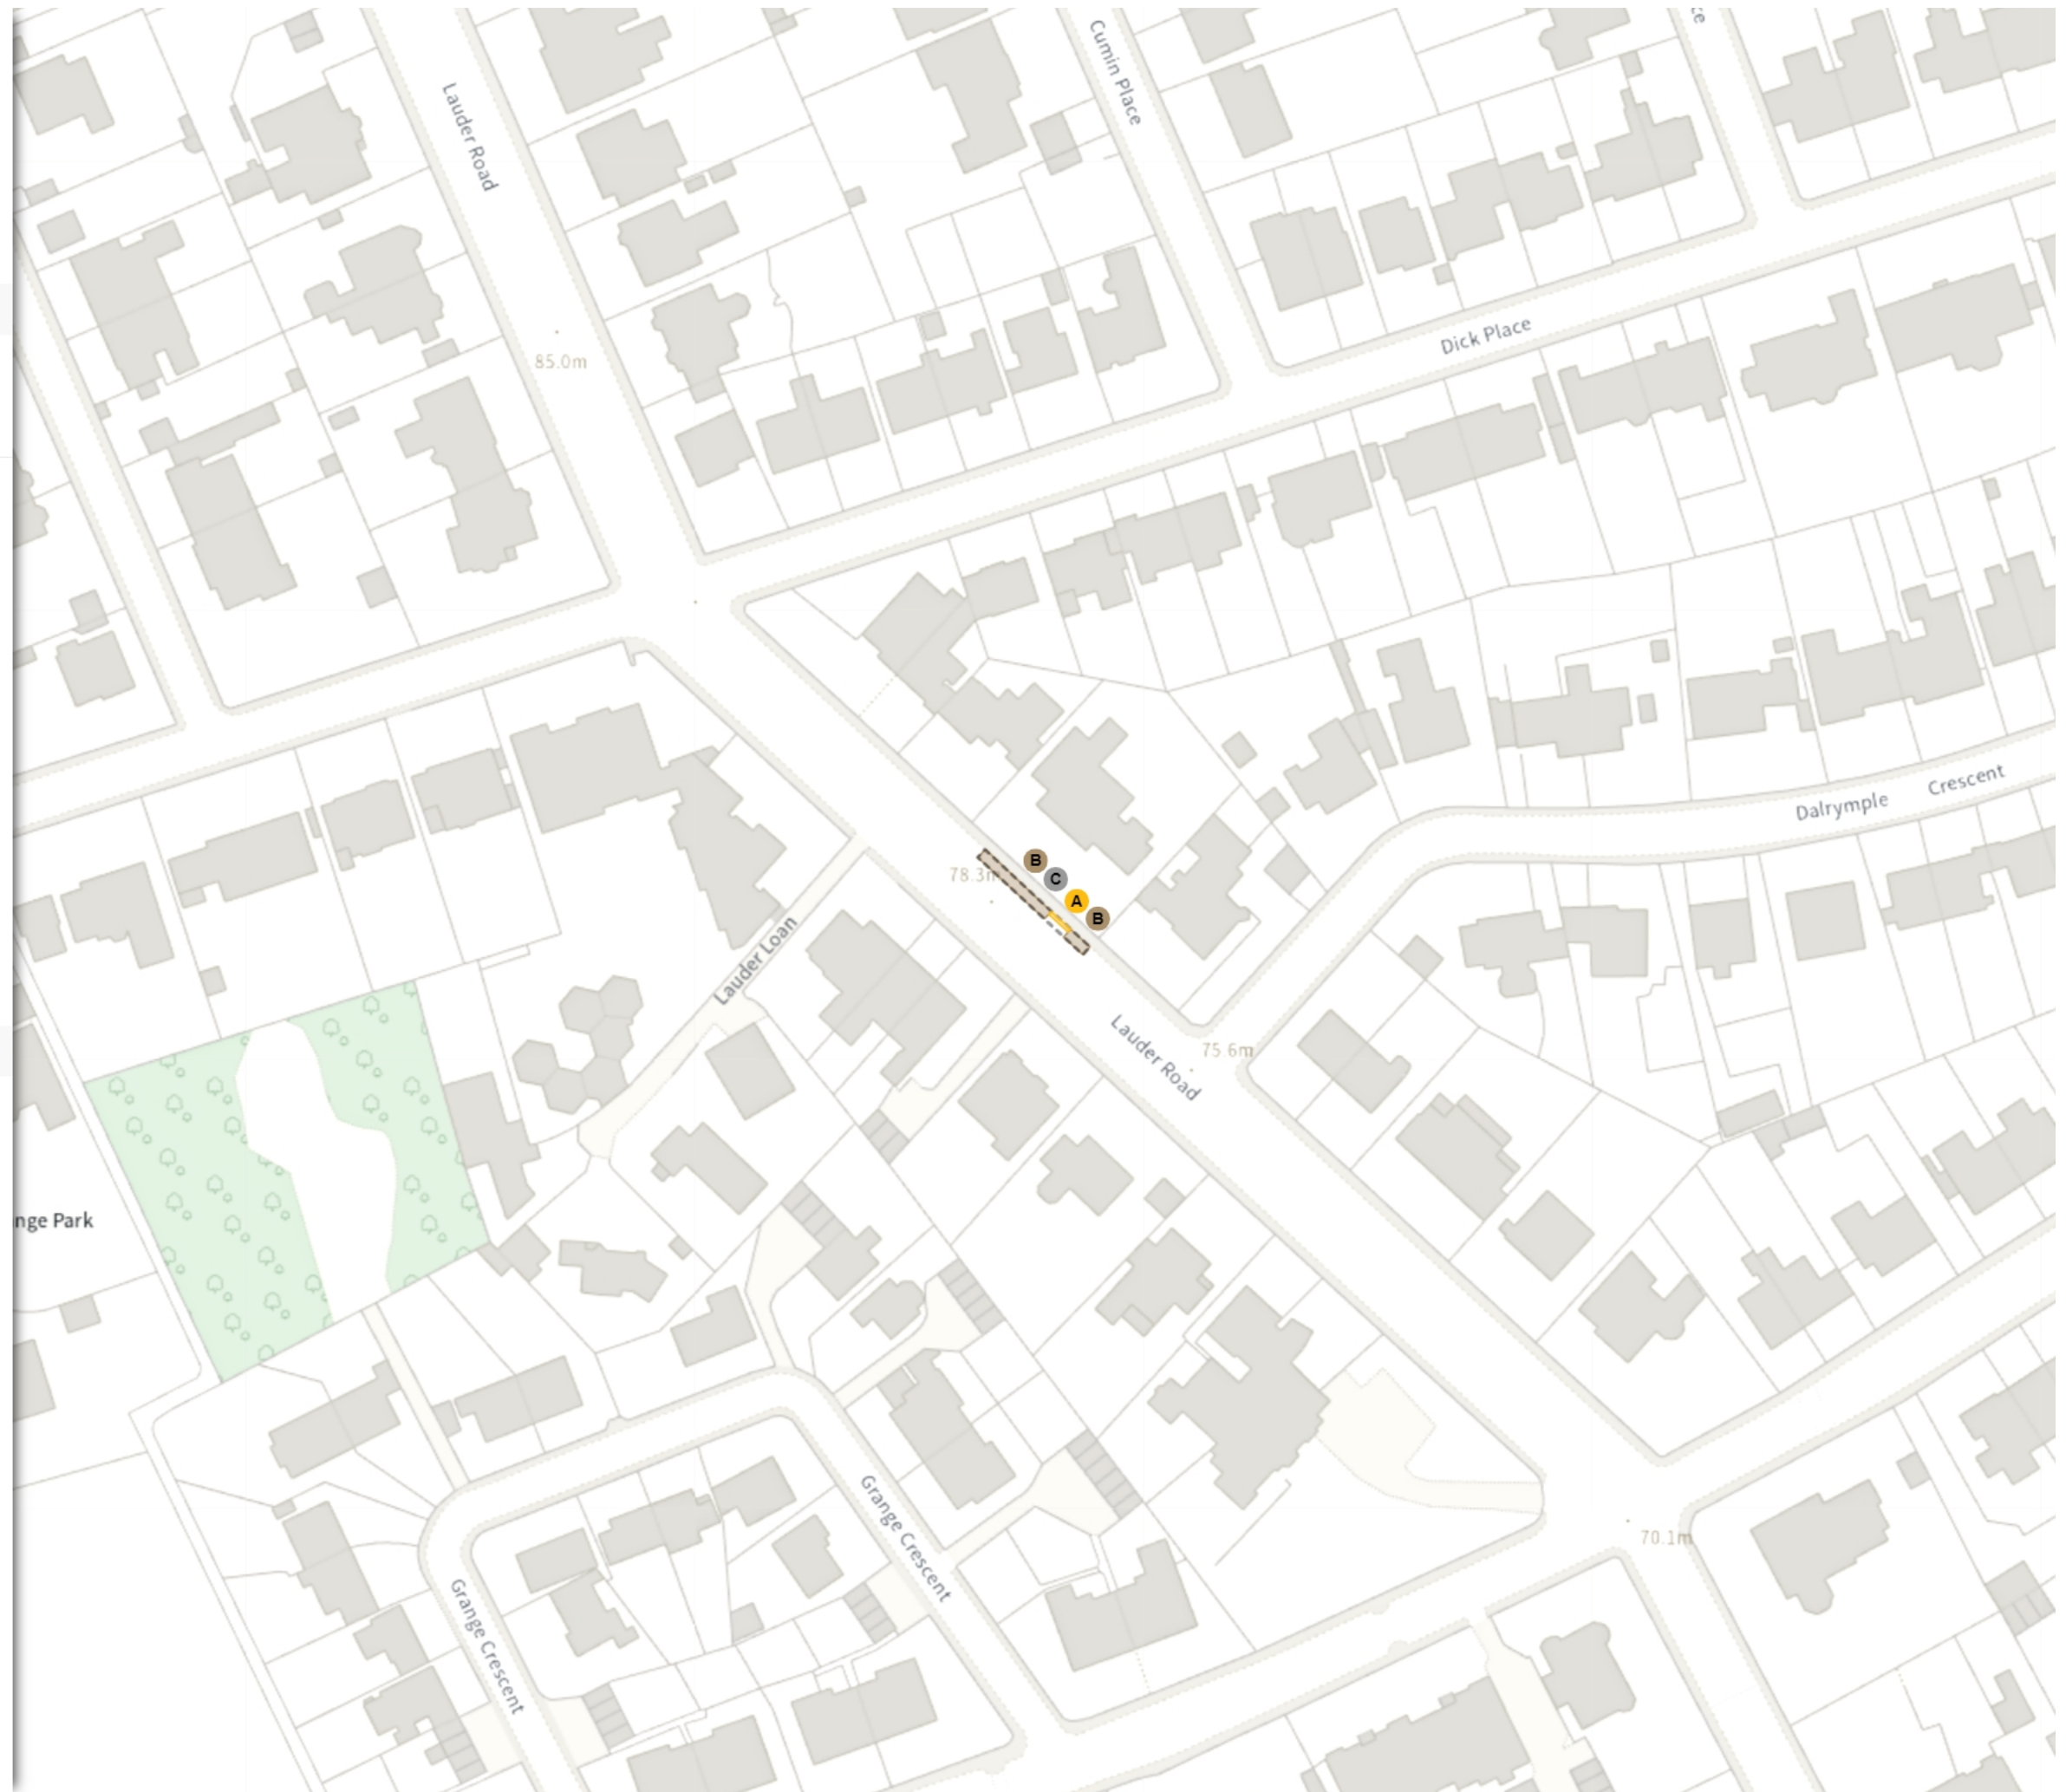

Mon-Fri 08:30-17:30

Scale: 1:1250 0 20 40 60m

NW 325873.049, 671947.704 SE 326257.792, 671599.902

© Crown copyright and database rights 2025 Ordnance Survey.  
You are not permitted to copy, sub-license, distribute or sell any of this data to third parties in any form. Licence number 100023420

TRO/21/18

Map 14 of 14 Made 24/02/25

ADDED

Car club parking place

Mon-Fri 11:00-12:30

Scale: 1:1250 0 20 40 60m

NW 326829.505, 671518.912 SE 327214.363, 671171.164

© Crown copyright and database rights 2025 Ordnance Survey.  
You are not permitted to copy, sub-license, distribute or sell any of this data to third parties in any form. Licence number 100023420