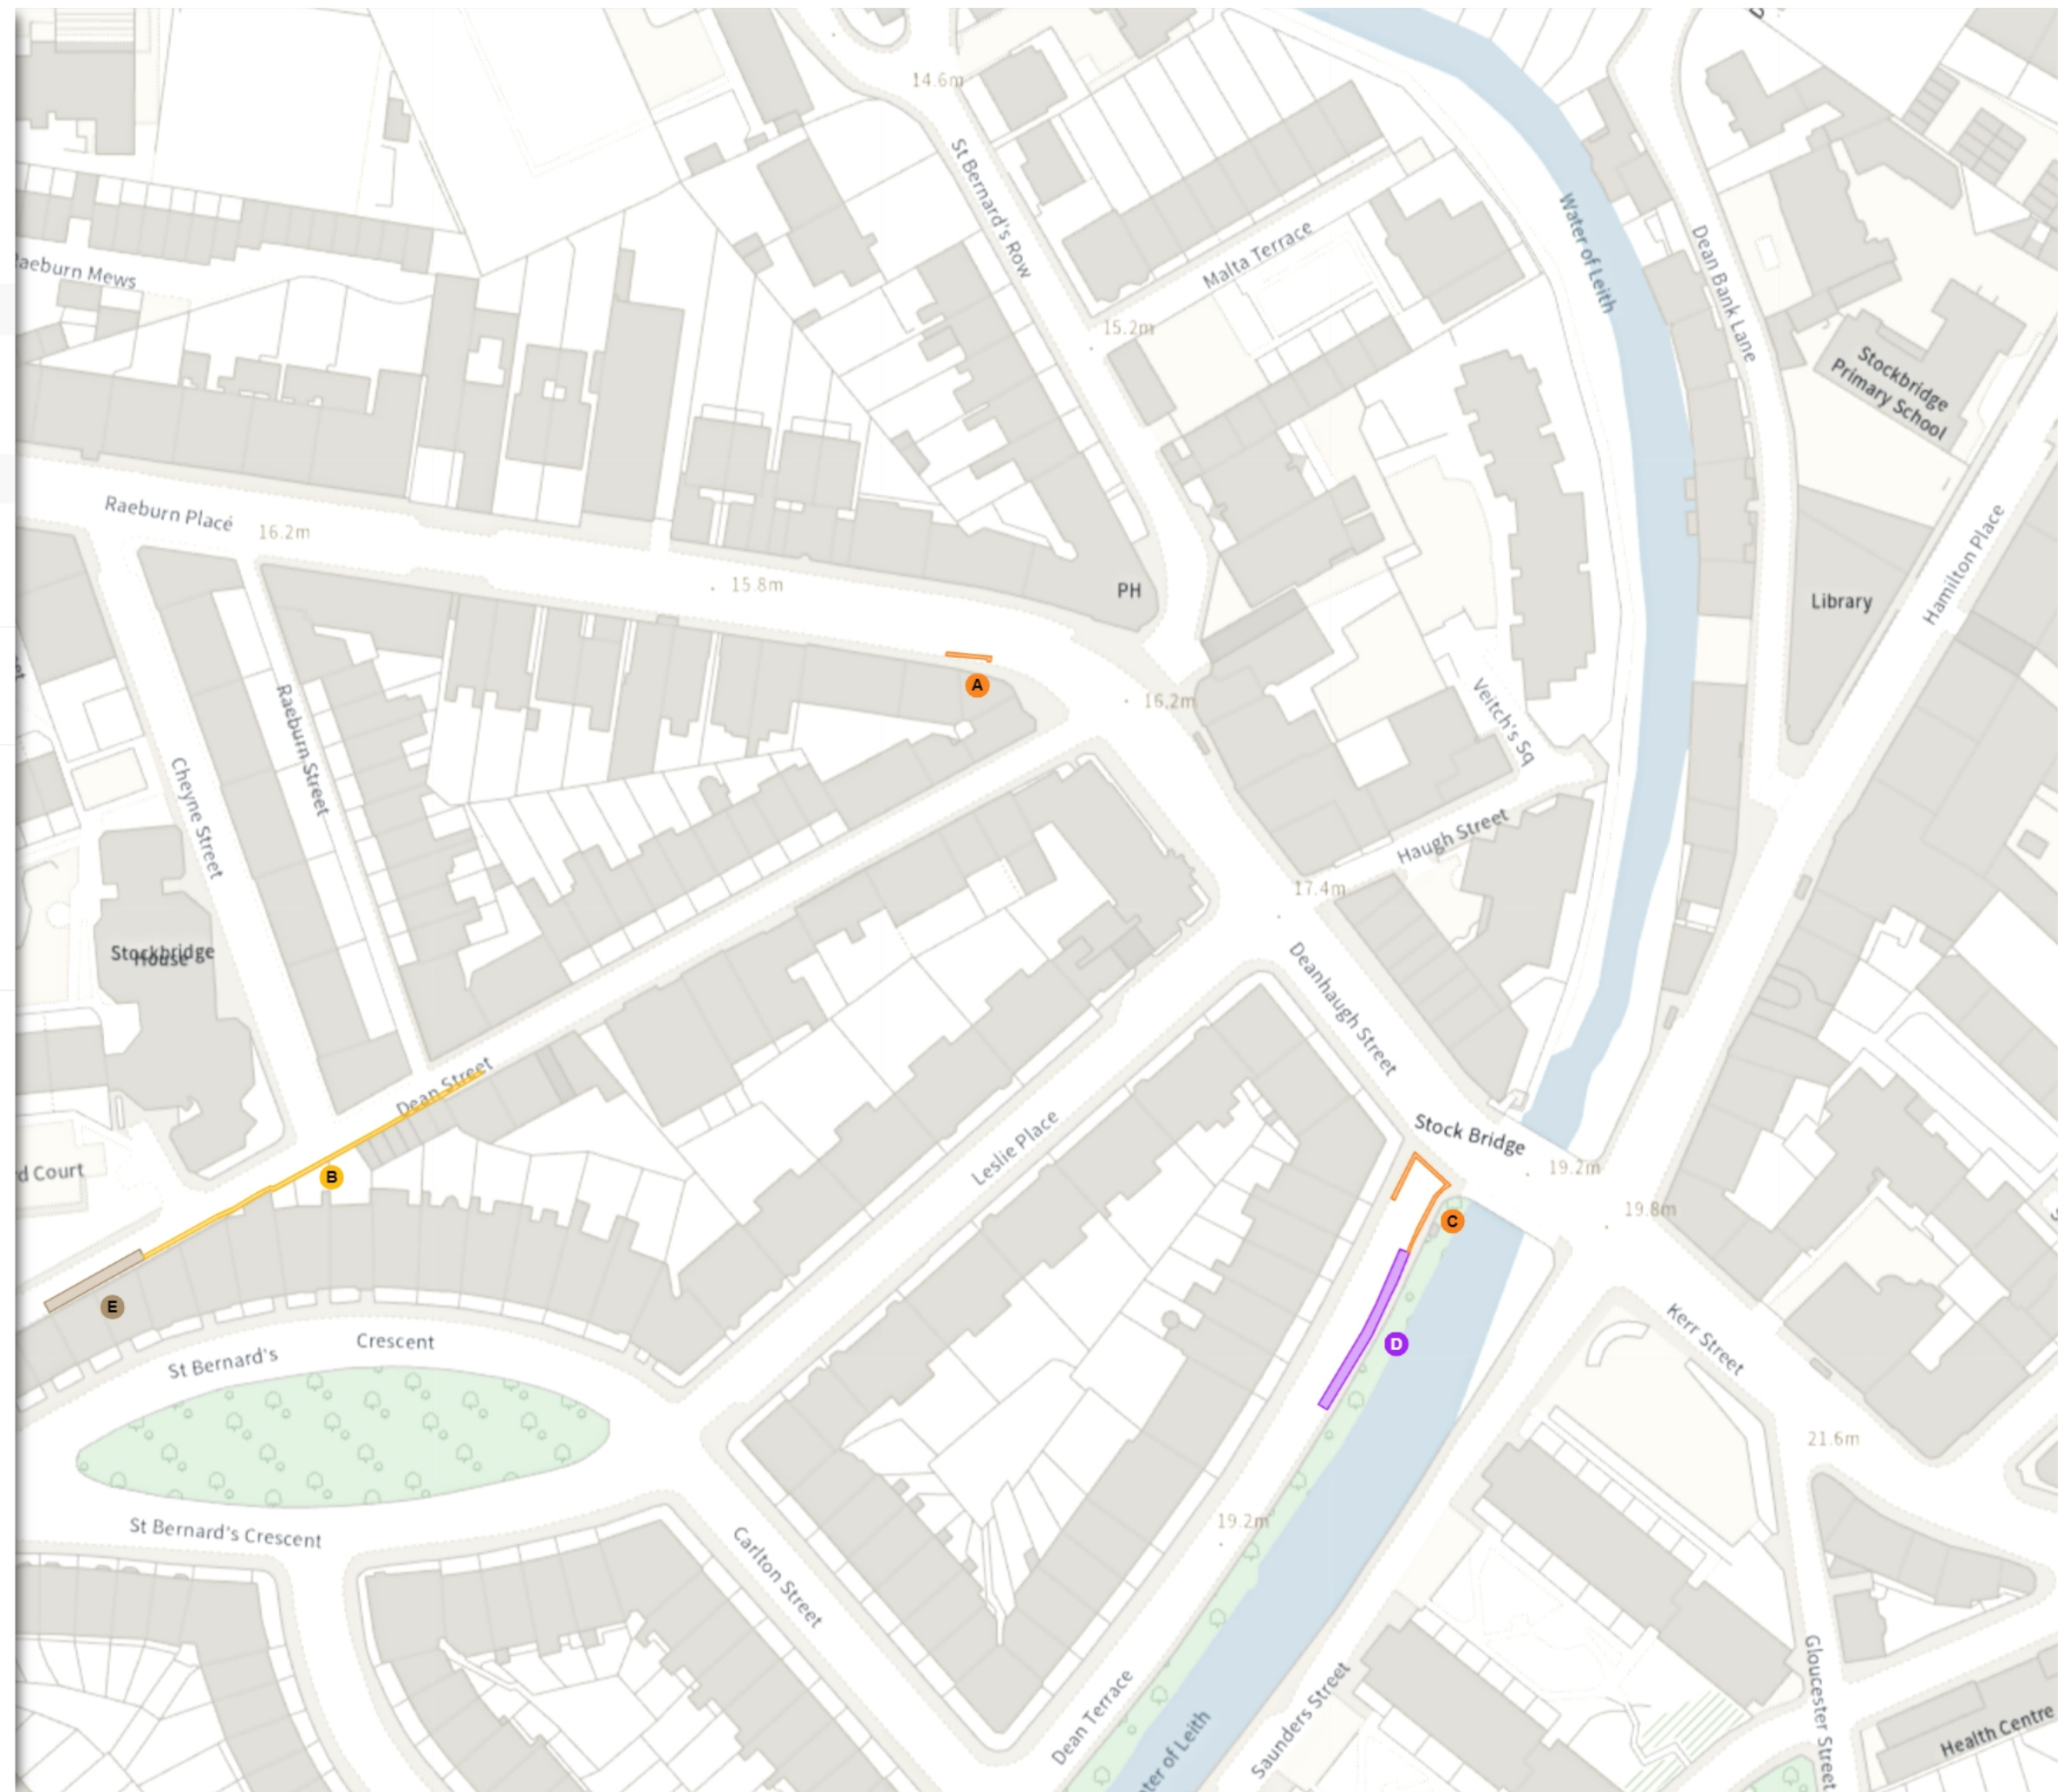

TRO/21/18

Map 2 of 14 Made 24/02/25

ADDED

No waiting at any time

At all times

MODIFIED

No waiting

Mon-Fri 08:30-17:30

No waiting at any time

At all times

Paid-for parking place

Mon-Fri 08:30-17:30 4h 1h

Pay And Display, Pay By Phone

£4.10/1h

Shared

Paid-for parking place

Mon-Fri 08:30-17:30 4h 1h

Pay And Display, Pay By Phone

£4.10/1h

Permit holders parking place (Zone 5)

Mon-Fri 08:30-17:30

Scale: 1:1250 0 20 40 60m

NW 324342.567, 674770.693 SE 324726.934, 674422.972

© Crown copyright and database rights 2025 Ordnance Survey. You are not permitted to copy, sub-license, distribute or sell any of this data to third parties in any form. Licence number 100023420