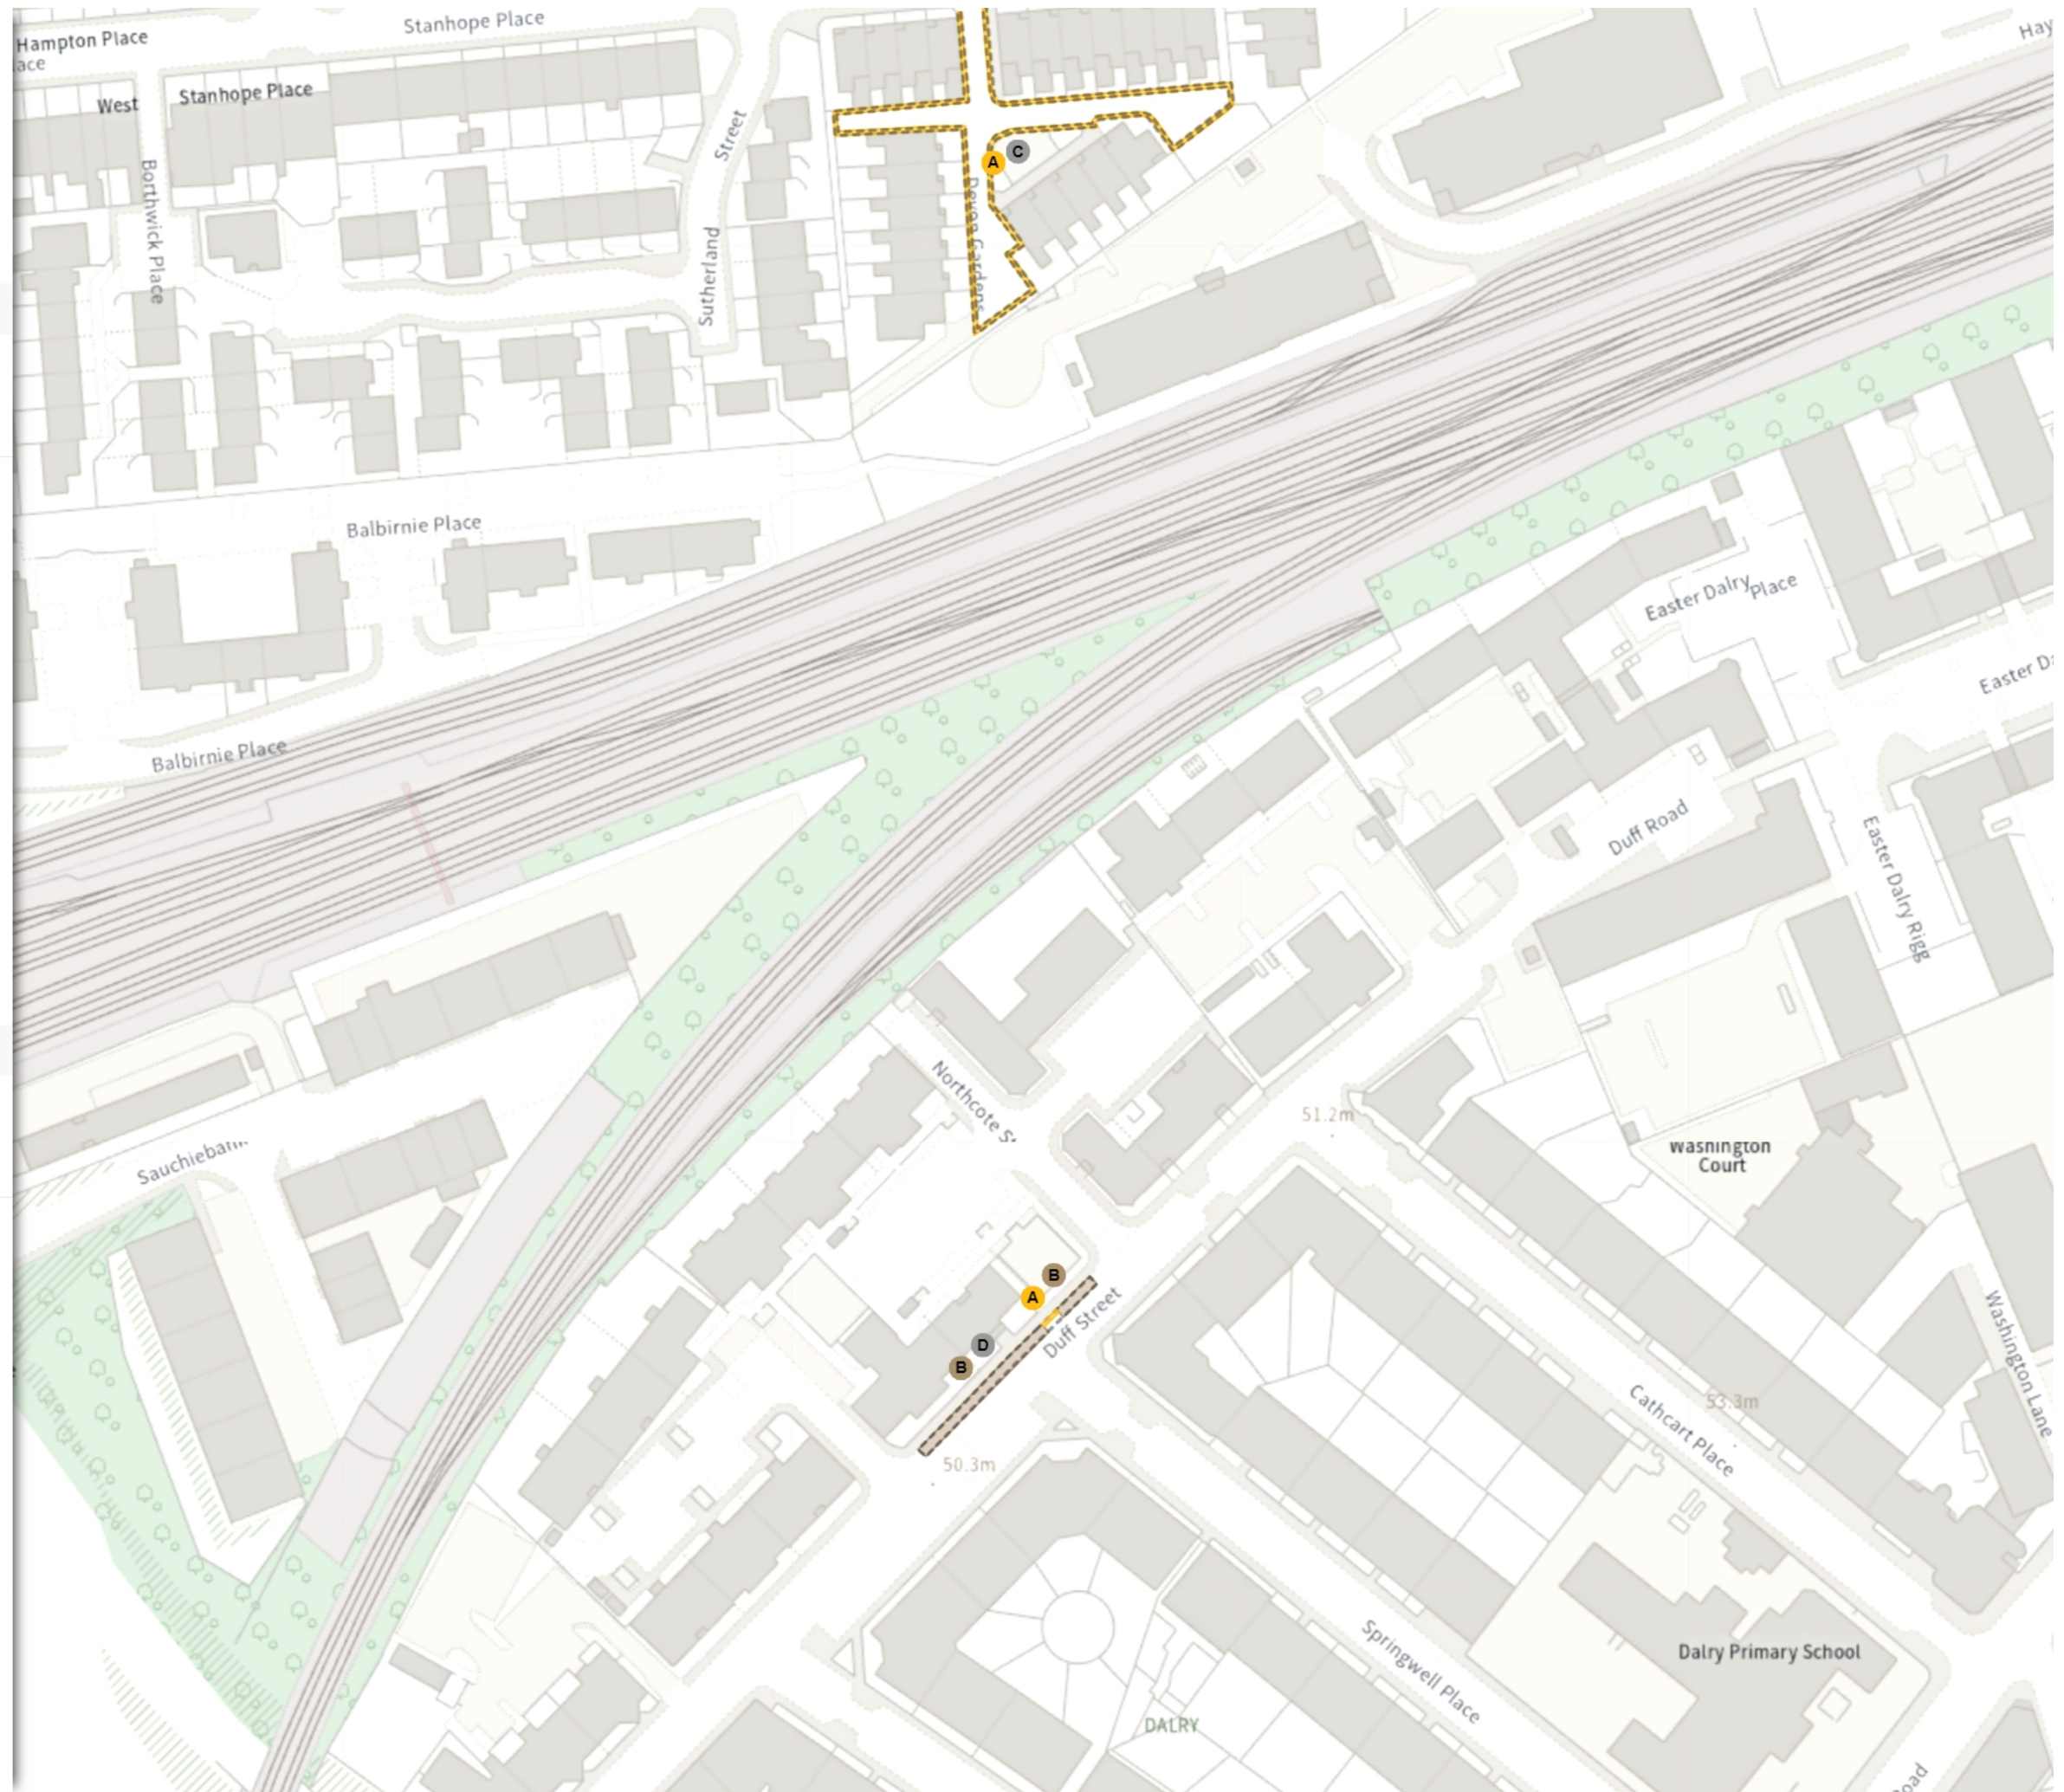

TRO/21/18

Map 10a of 14 Made 24/02/25

ADDED

No waiting
A Mon-Fri 08:30-17:30

Shared
B Paid-for parking place
Mon-Fri 08:30-17:30 4h 1h

Pay And Display, Pay By Phone

£4.10/30m	0 30
£8.20/1h	0 60
£12.30/1h 30m	0 90
£16.40/2h	0 120
£20.50/2h 30m	0 150
£24.60/3h	0 180
£25.20/3h 30m	0 210
£28.80/4h	0 240

B Permit holders parking place (Zone S4)
Mon-Fri 08:30-17:30

REMOVED

No waiting at any time
C At all times

Scale: 1:1250 0 20 40 60m

NW 323386.466, 673120.307 SE 323770.908, 672772.37

© Crown copyright and database rights 2025 Ordnance Survey.
You are not permitted to copy, sub-license, distribute or sell any of this data to third parties in any form. Licence number 100023420