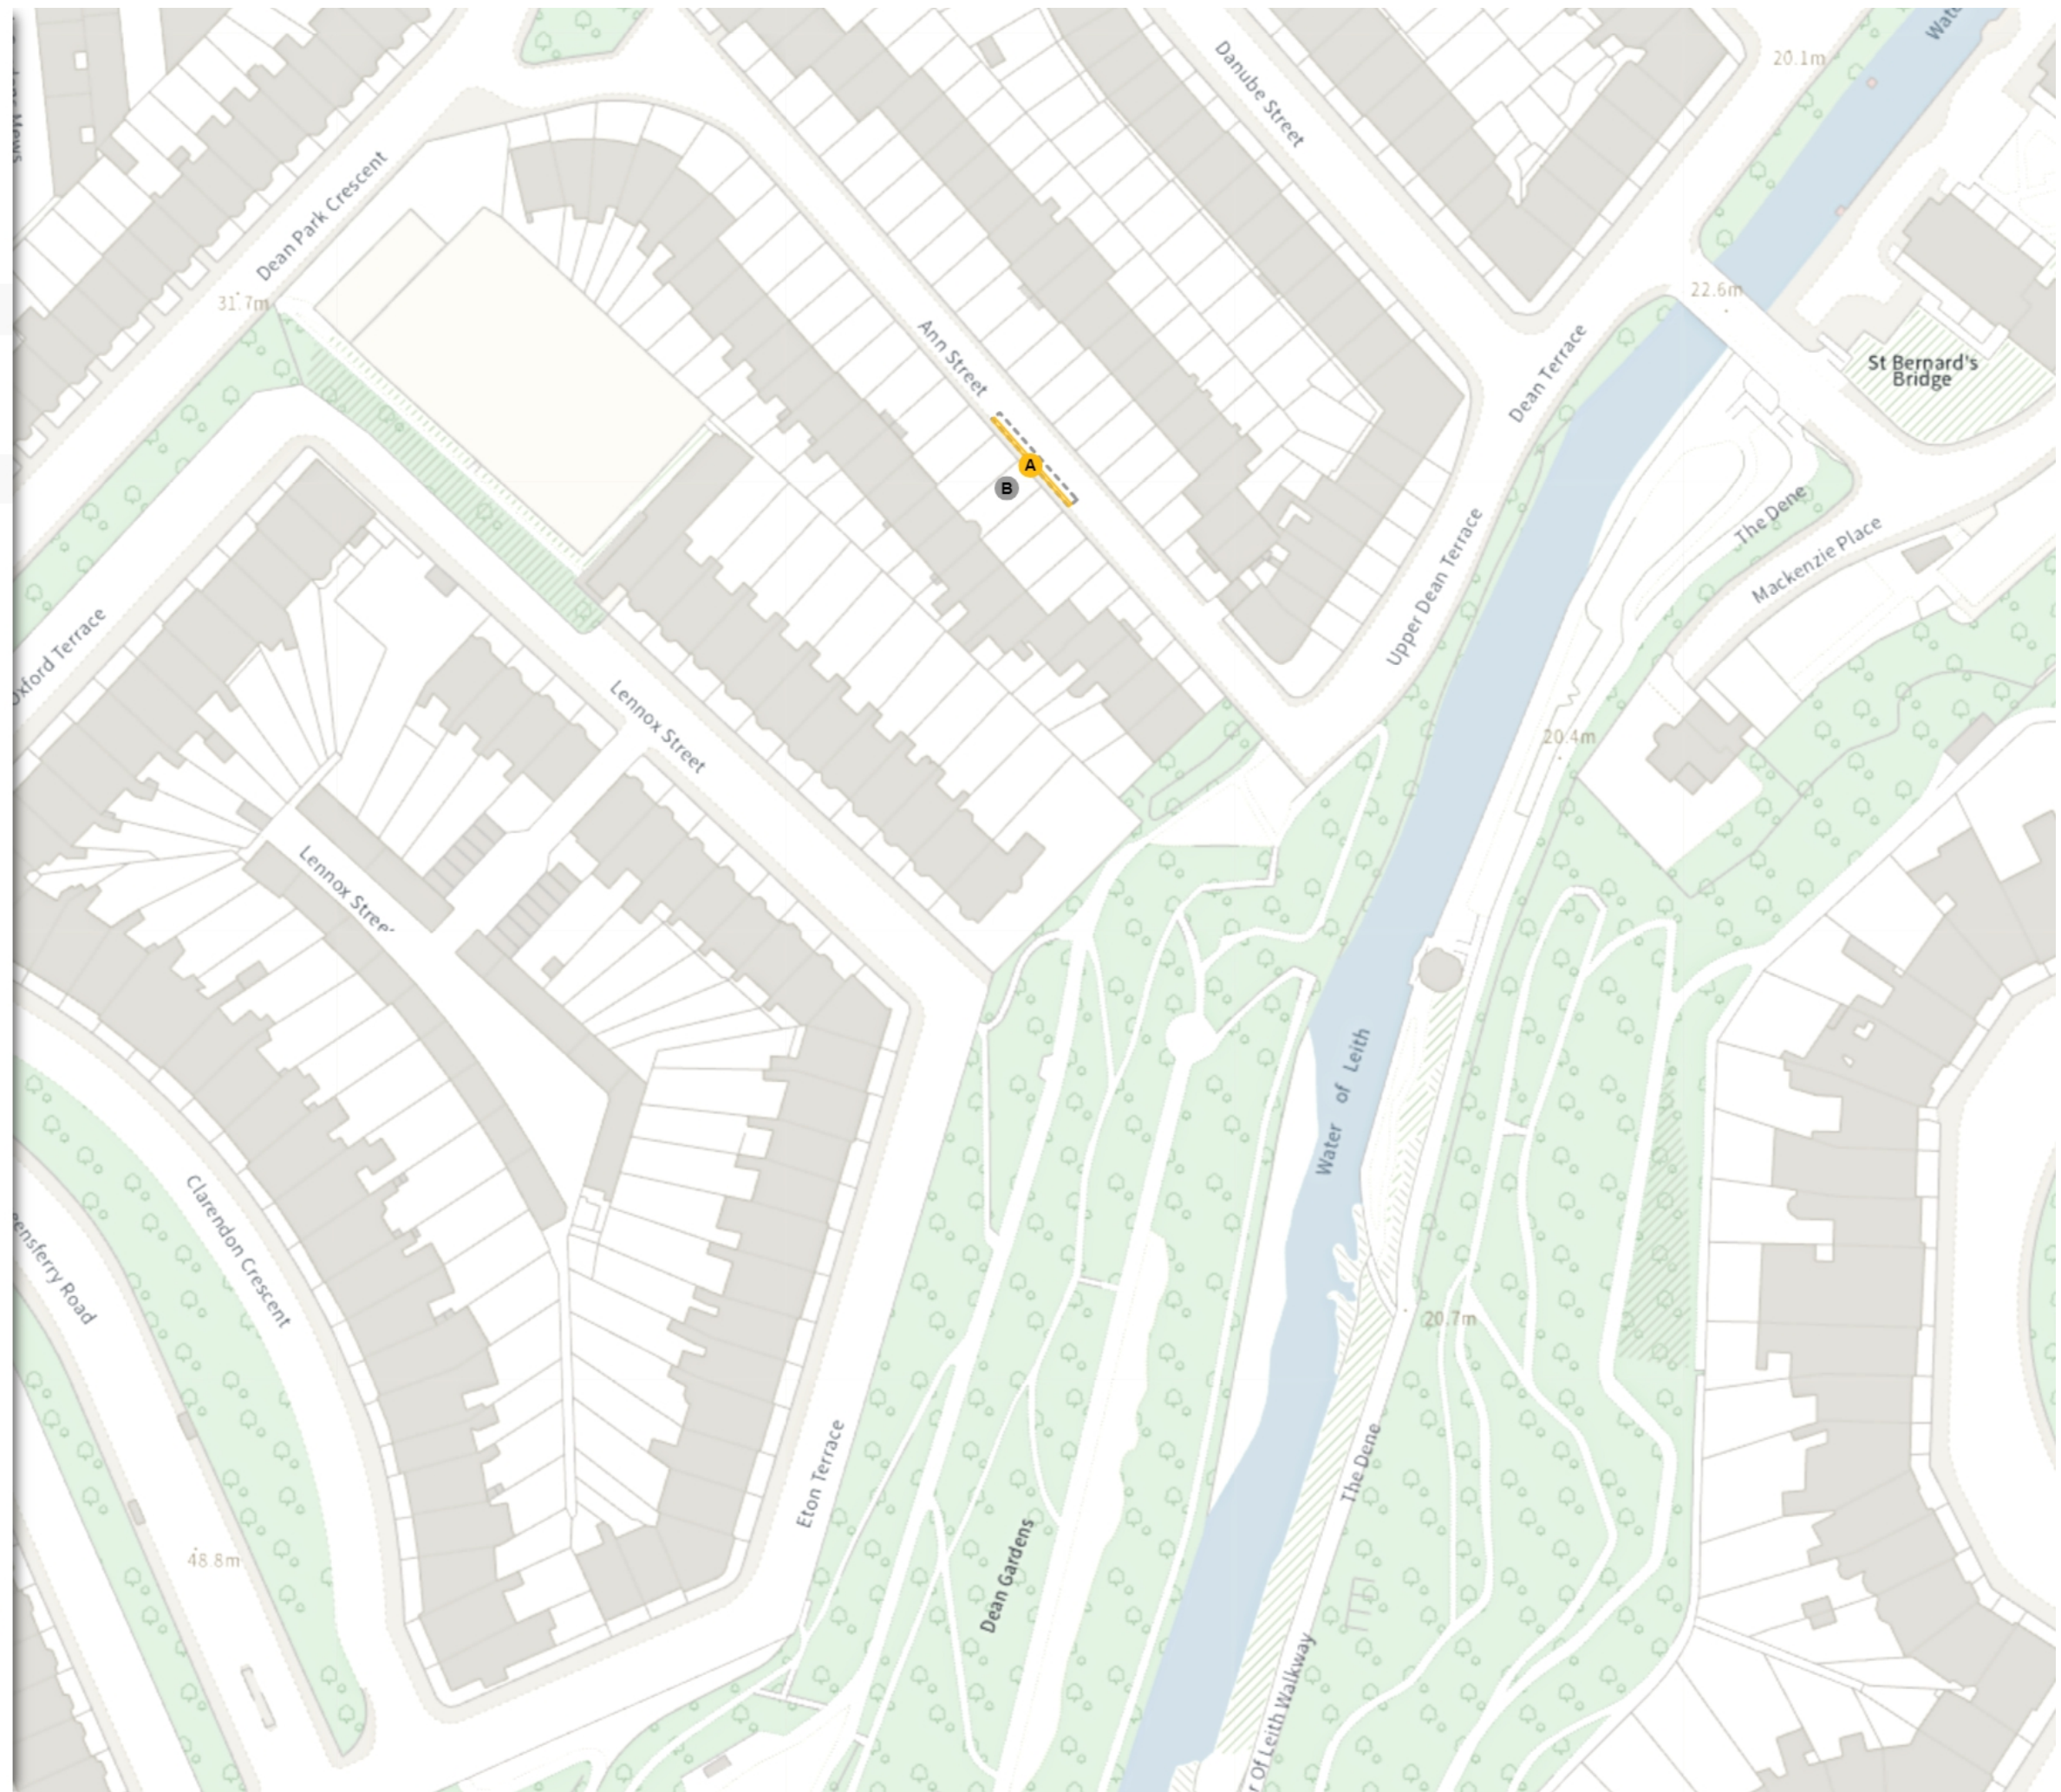

TRO/21/18

Map 6 of 14 Made 24/02/25

ADDED

No waiting

Mon-Fri 08:30-17:30

REMOVED

Resident permit holders parking place (Zone 5)

Mon-Fri 08:30-17:30

Scale: 1:1250

NW 324183.072, 674435.346 SE 324567.456, 674087.584

© Crown copyright and database rights 2025 Ordnance Survey.
You are not permitted to copy, sub-license, distribute or sell any of this data to third parties in any form. Licence number 100023420