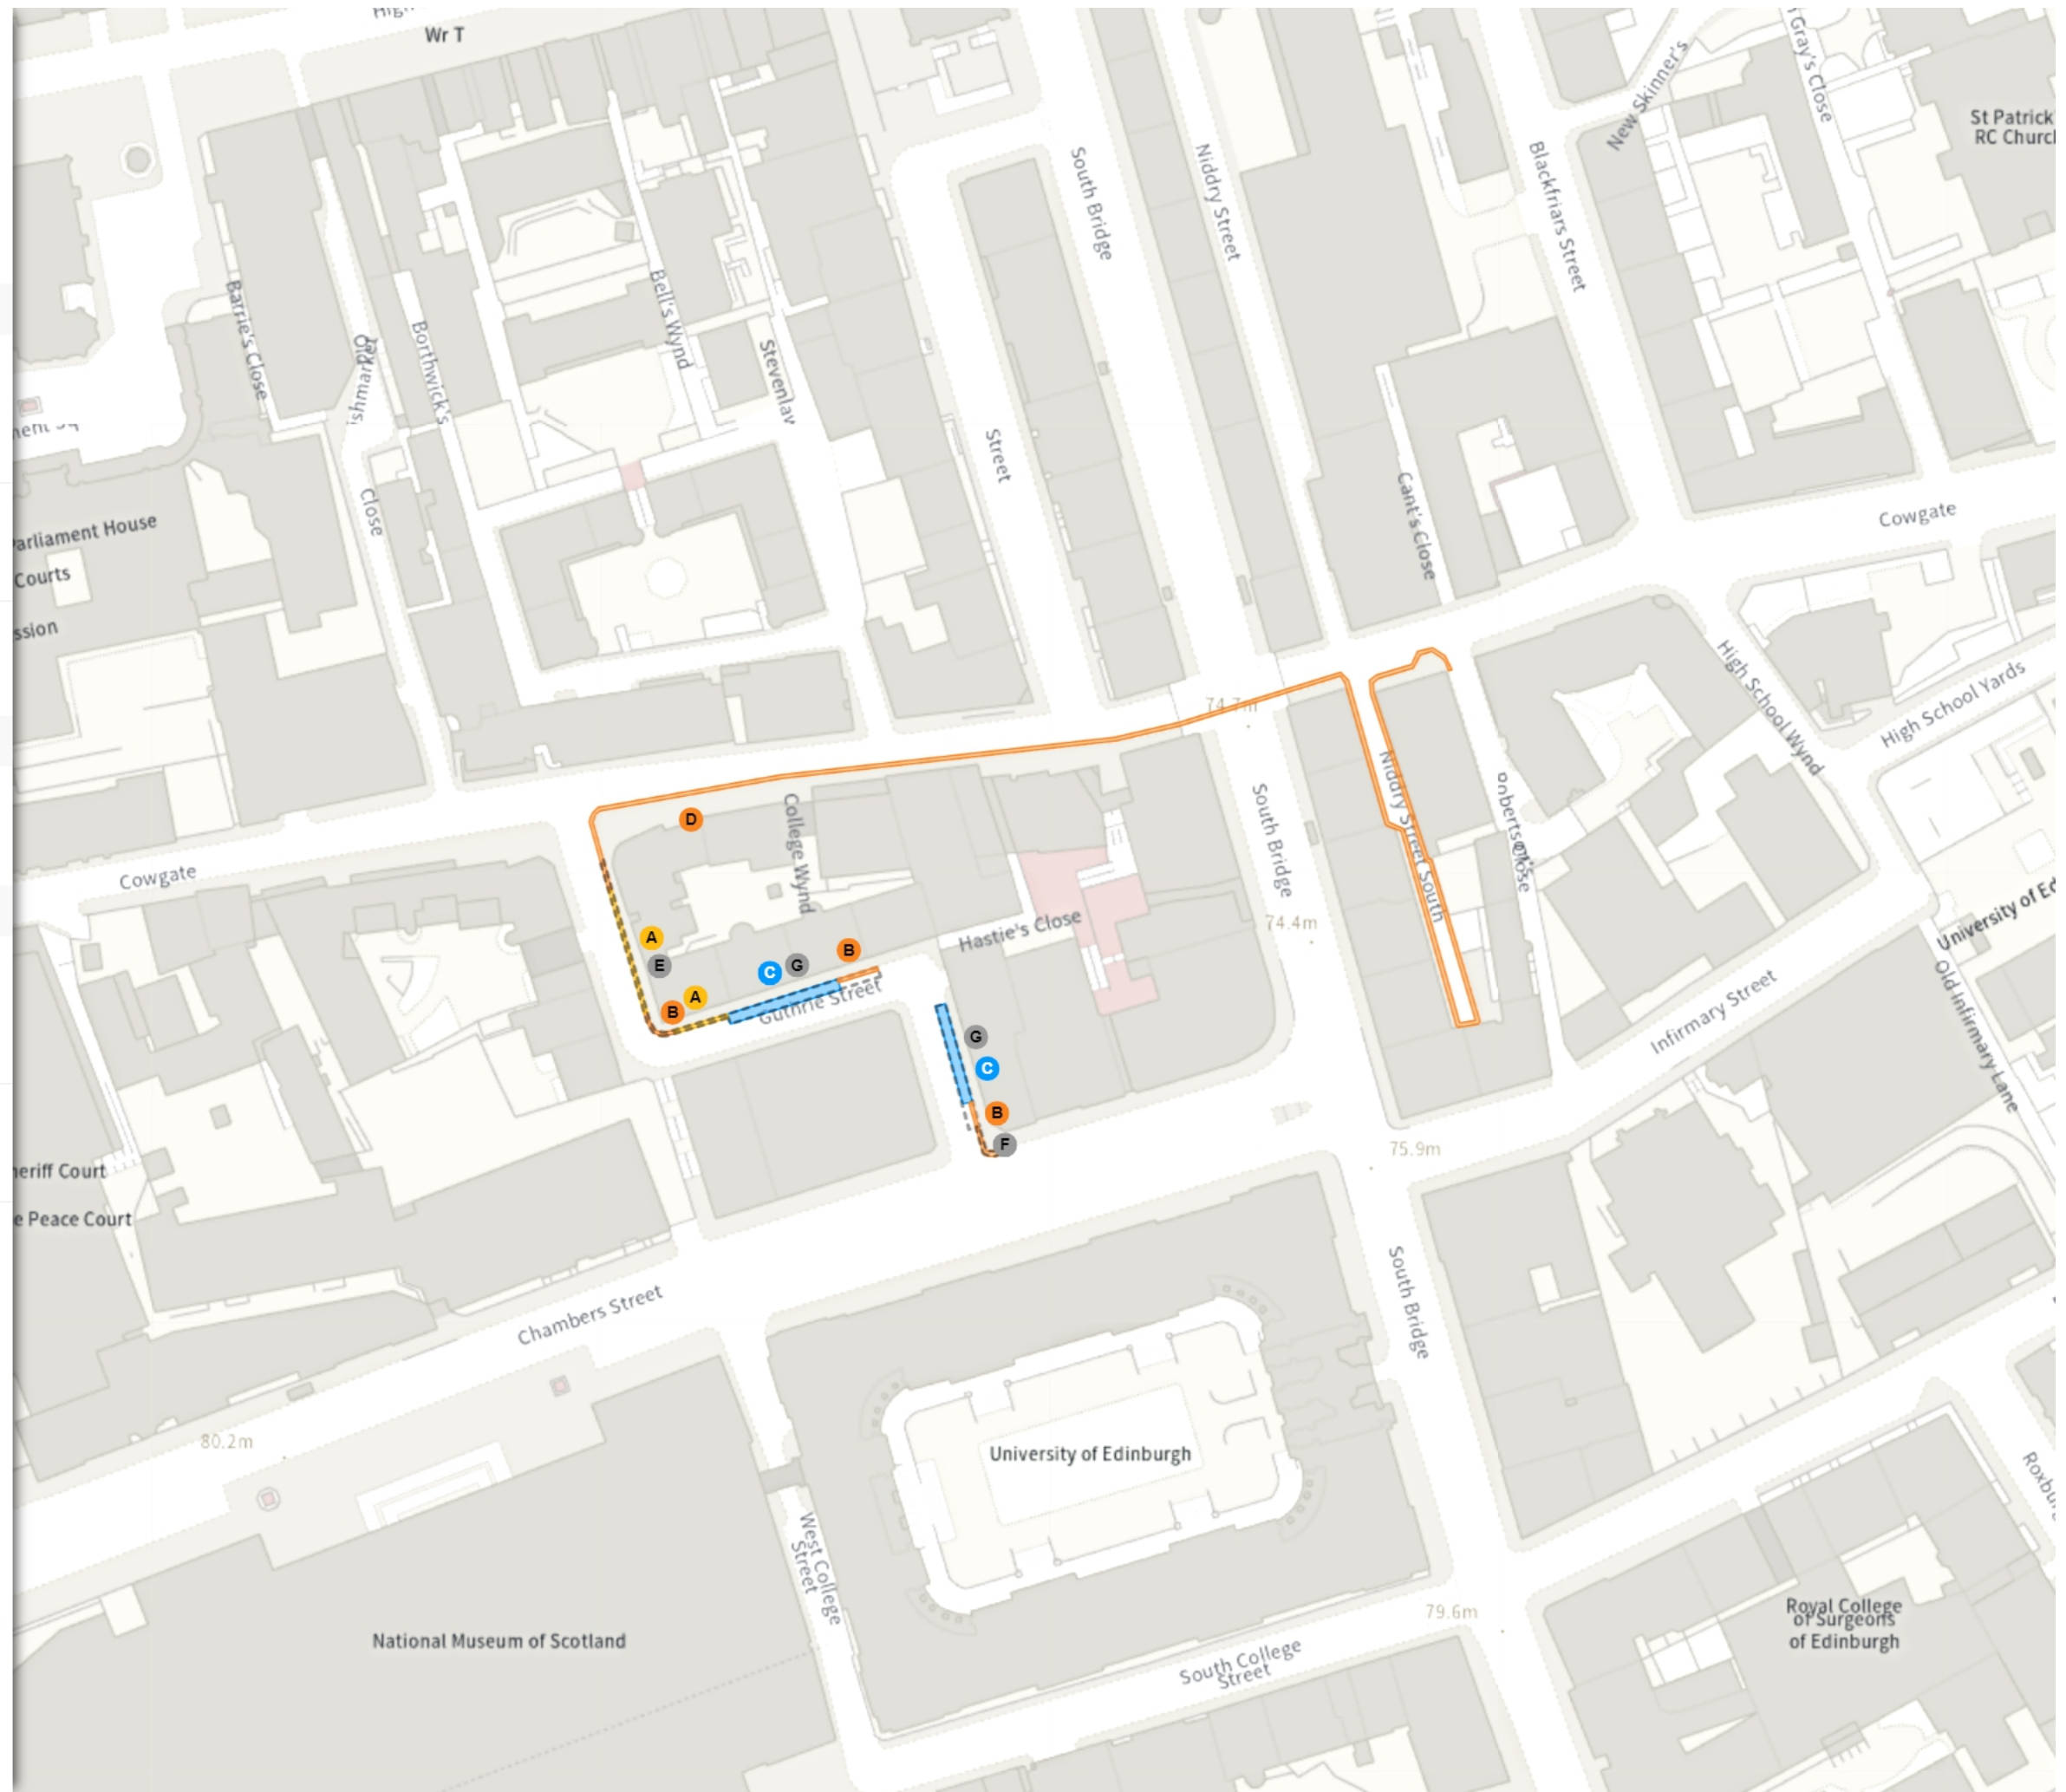

TRO/21/18

Map 8 of 14 Made 24/02/25

ADDED

No waiting

Mon-Fri 08:30-17:30

REMOVED

No waiting at any time

At all times