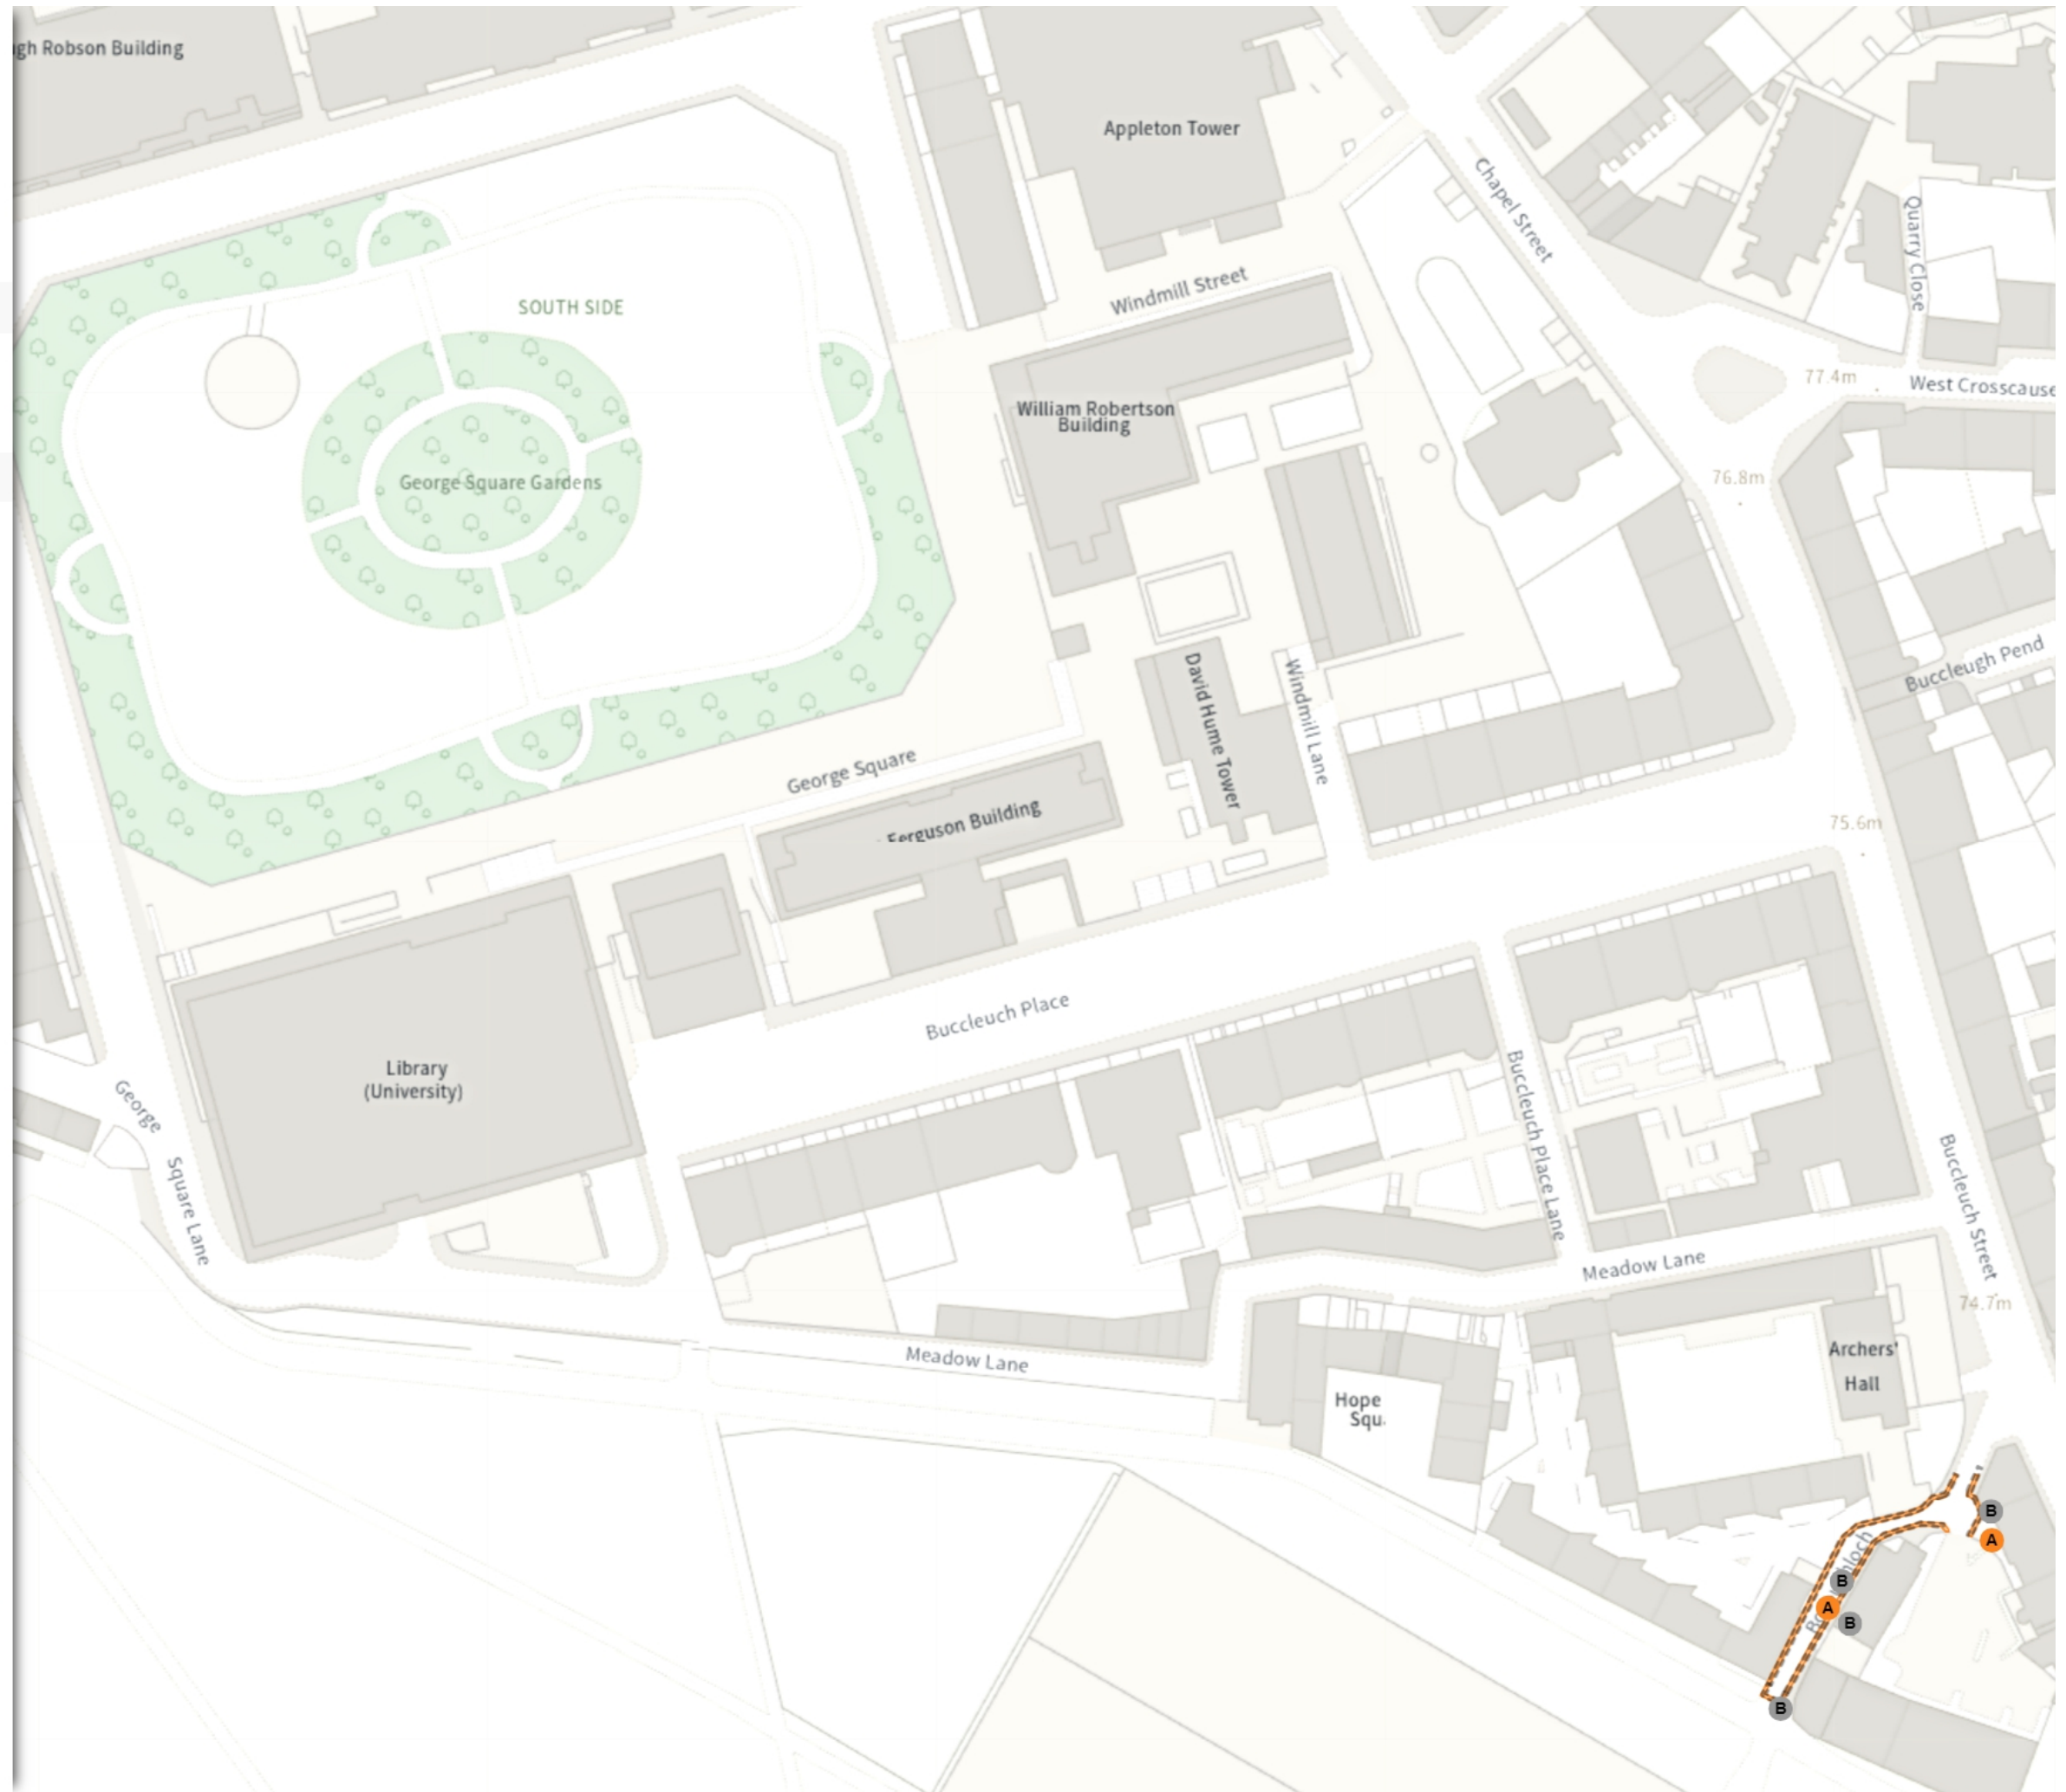

Map 12 of 14 Made 24/02/25

ADDED

No waiting at any time

At all times

REMOVED

No waiting

Mon-Sat 08:30-18:30  
Sun 12:30-18:30

Scale: 1:1250 0 20 40 60m