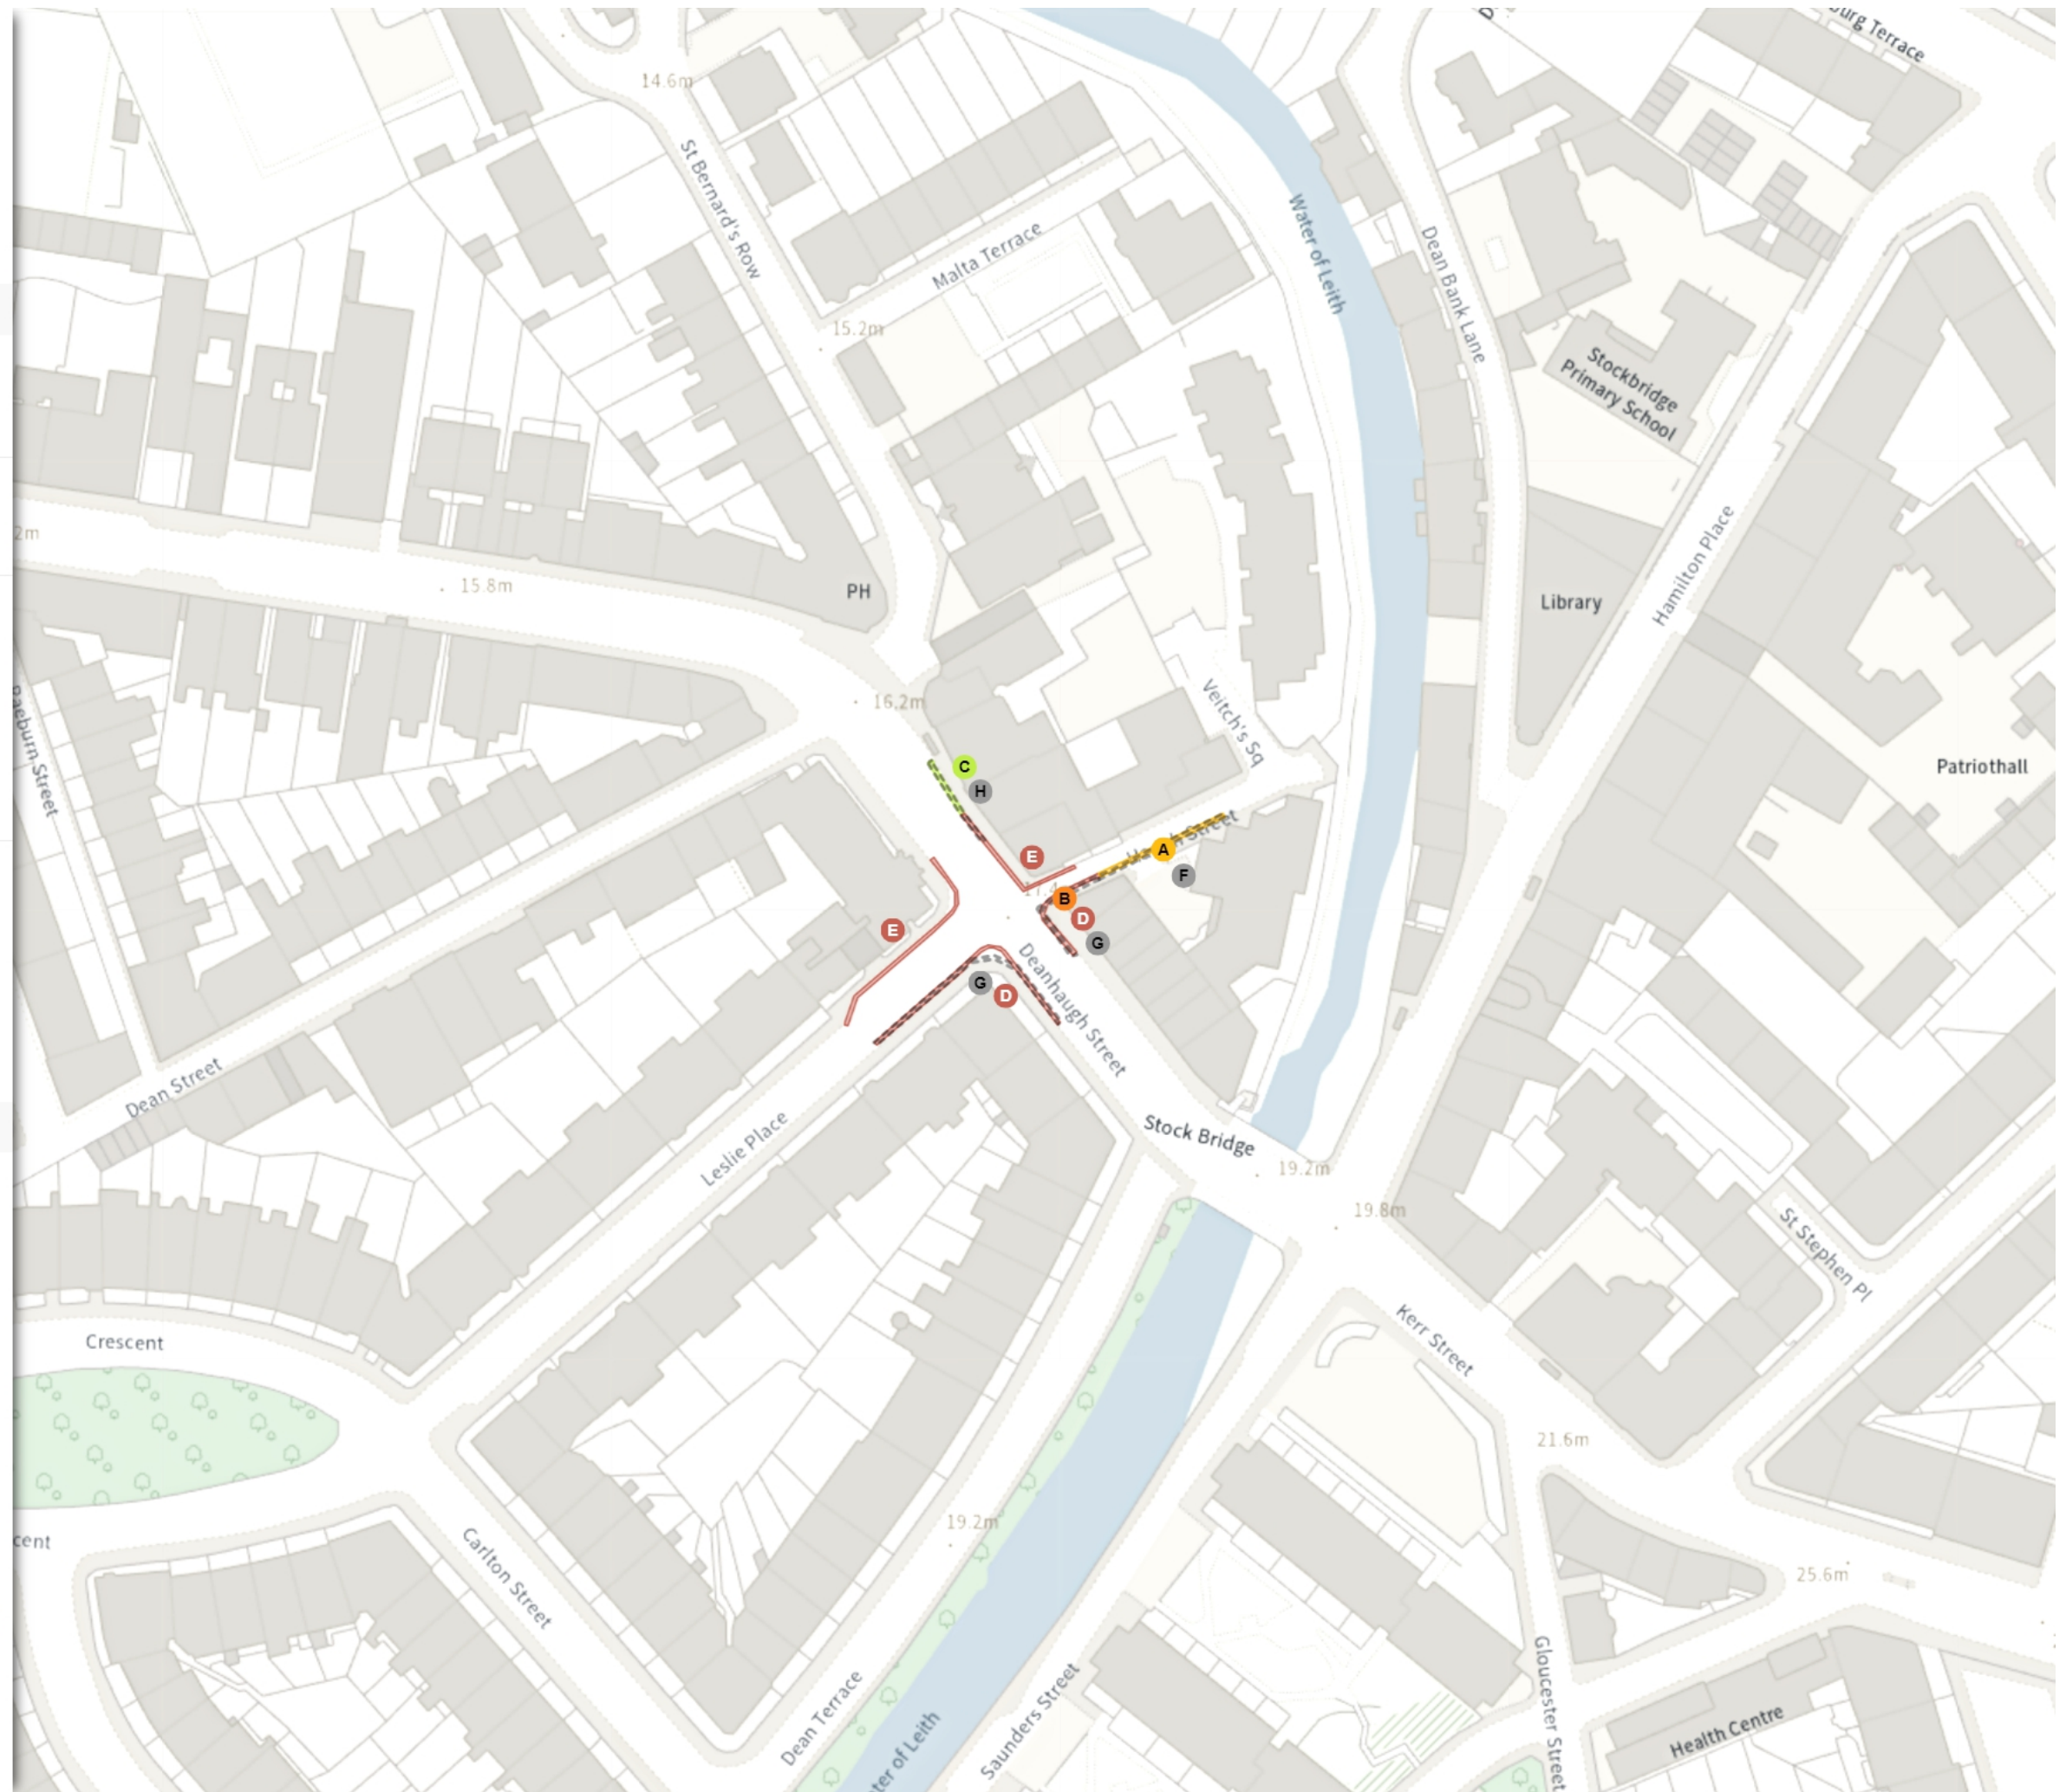

Static Order Guide

Map page indicator

Shows current map number against total and indicates if the legend is split over multiple pages eg. 2a, 2b, 2c

Change type

Indicates whether restrictions have been Added, Modified or Removed

Restriction durations

Where no months or days are specified, restrictions apply all year and all week

TRO/23/27

Map 1a of 1 Made 10/02/25

ADDED

- No waiting
A Mon-Fri 08:30-17:30
- No waiting at any time
B At all times
- Shared
C No waiting
Mon-Fri 08:00-18:30
C No loading
Mon-Fri 08:00-09:15 16:30-18:30

- Shared
D No waiting at any time
At all times
D No loading at any time
At all times

MODIFIED

- Shared
E No waiting at any time
At all times
E No loading at any time
At all times

Scale: 1:1250 0 20 40 60m

Scale: 1:1250 0 20 40 60m

NW 324393.809, 674769.961 SE 324778.18, 674422.244

© Crown copyright and database rights 2025 Ordnance Survey.
You are not permitted to copy, sub-license, distribute or sell any of this data to third parties in any form. Licence number 100023420