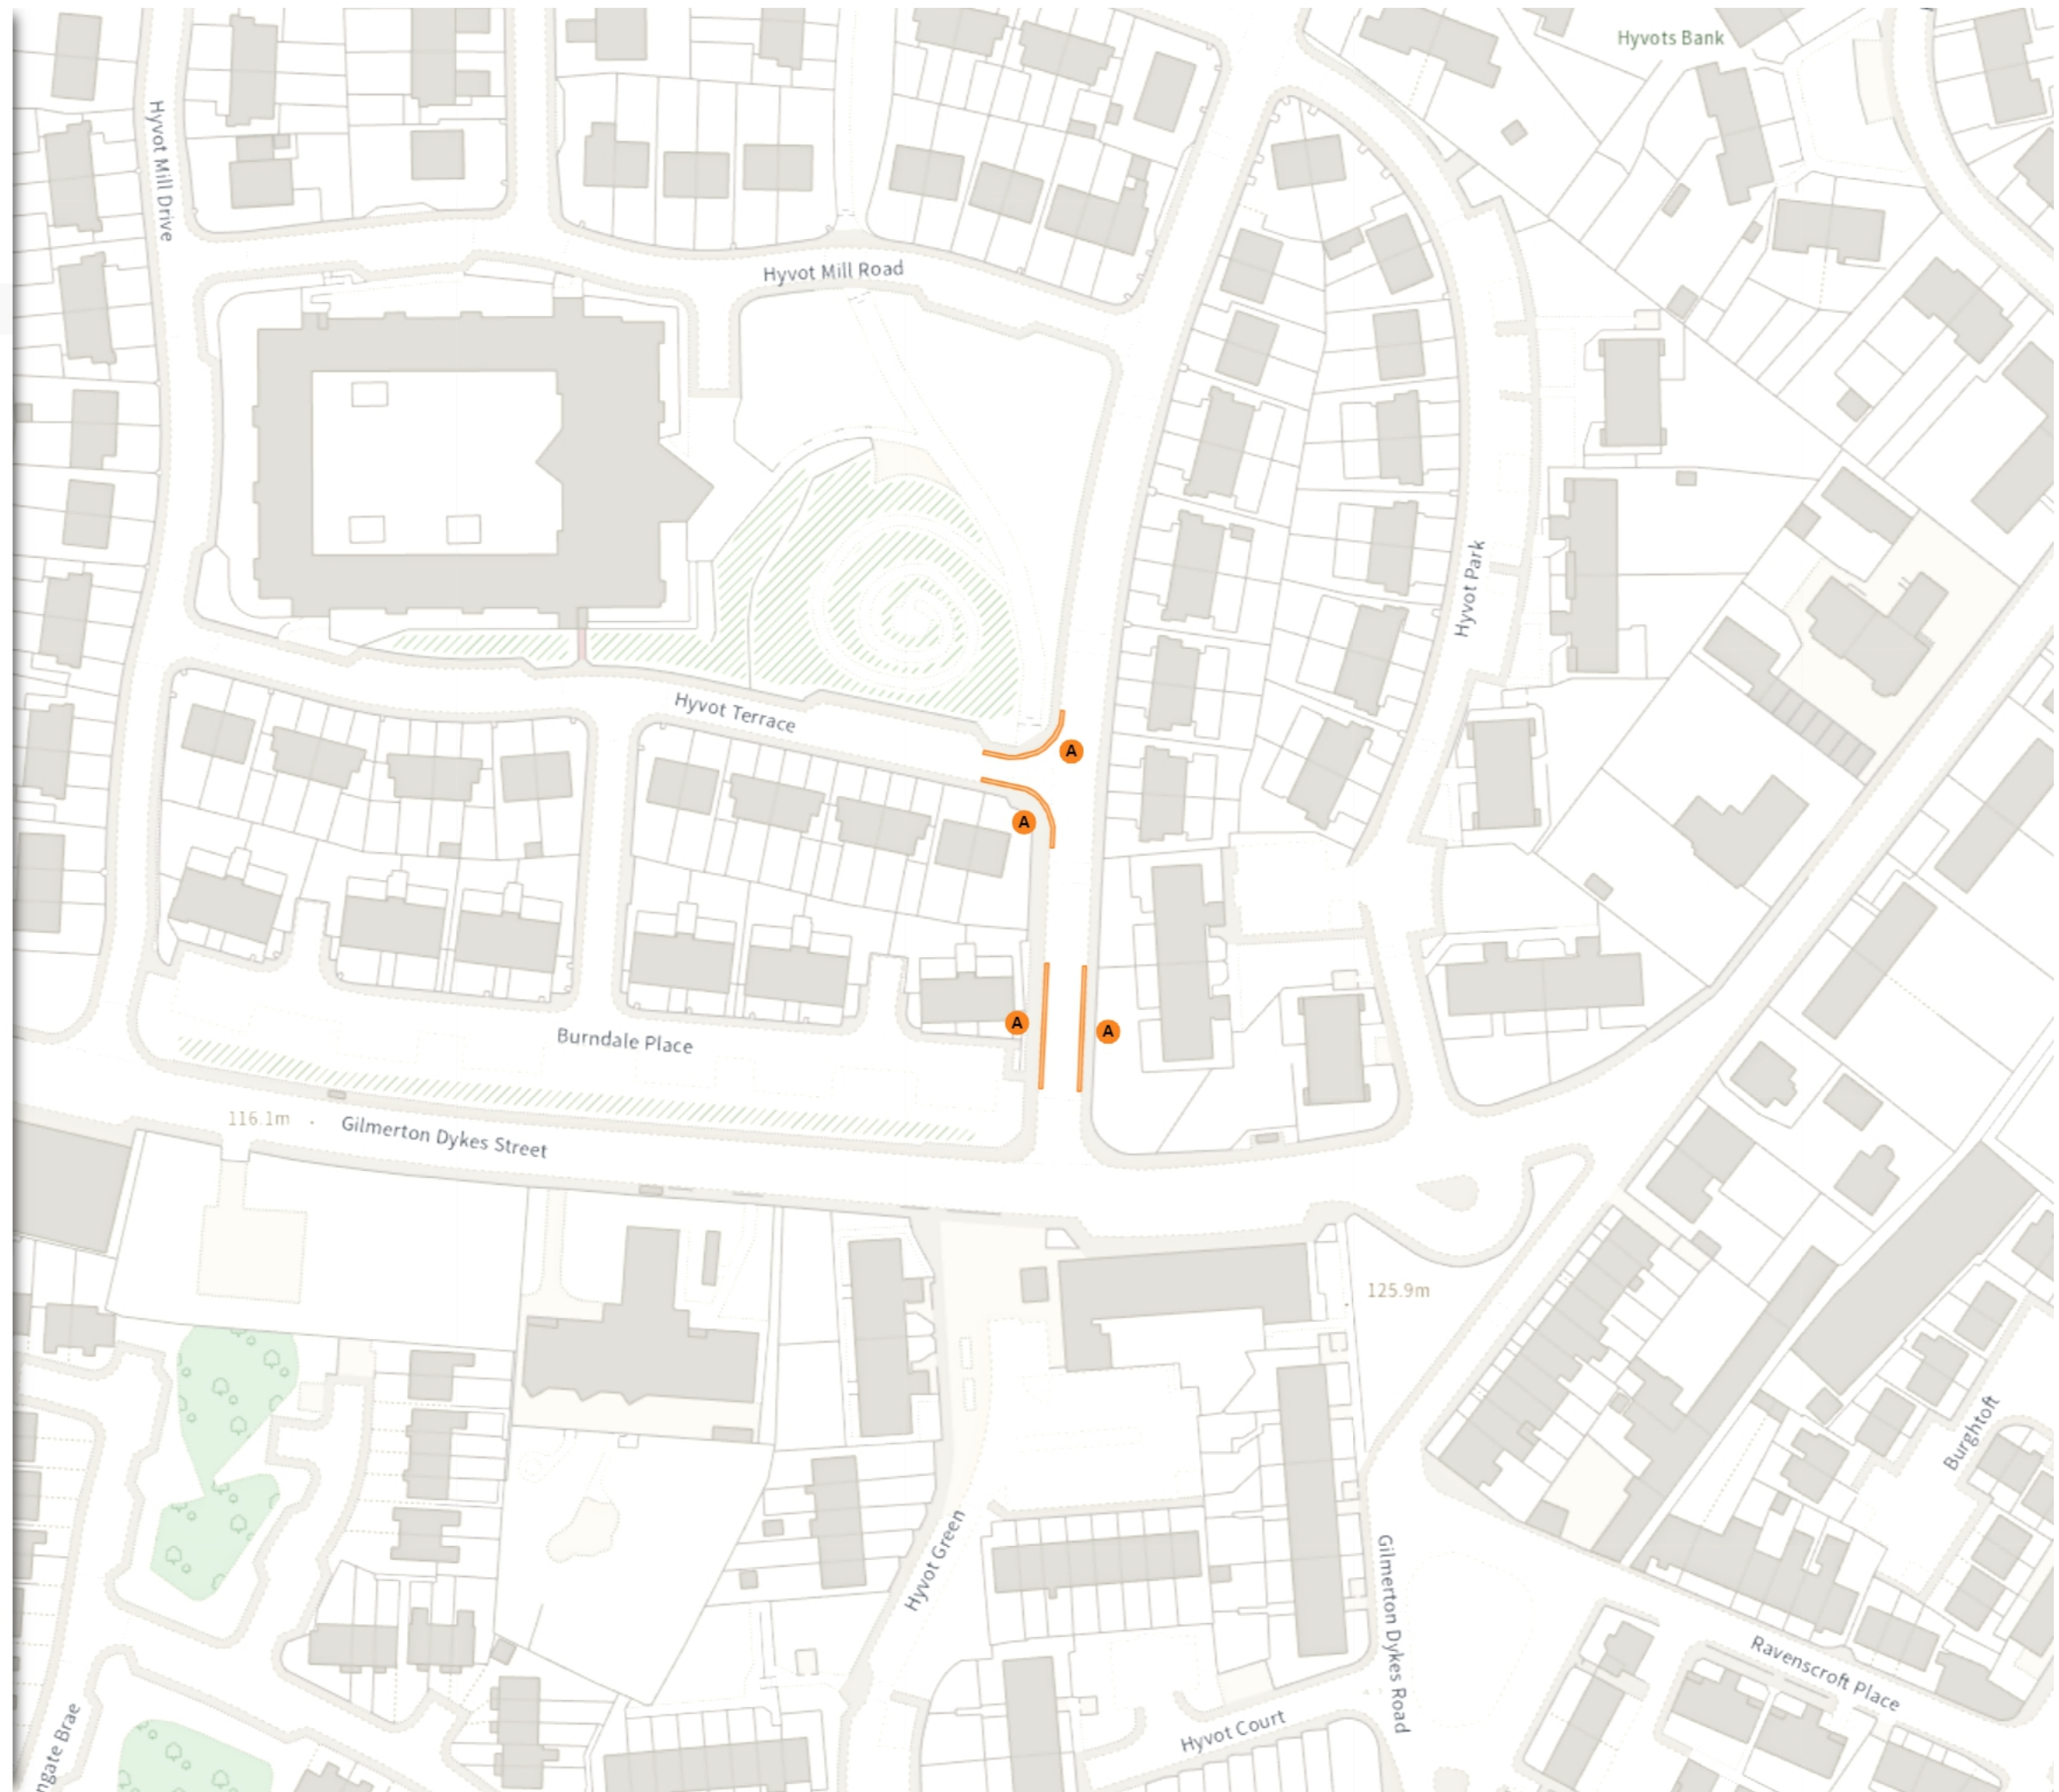

TRO/22/25

Map 16 of 20 Made 03/03/25

ADDED

No waiting at any time

At all times

Scale: 1:1250 0 20 40 60m

NW 321644.516, 669283.421 SE 322029.171, 668935.027

© Crown copyright and database rights 2025 Ordnance Survey.
You are not permitted to copy, sub-license, distribute or sell any of this data to third parties in any form. Licence number 100023420

TRO/22/25

Map 17 of 20 Made 03/03/25

ADDED

No waiting at any time

A At all times

Scale: 1:1250 0 20 40 60m

NW 324572.349, 669056.053 SE 324957.253, 668707.908

© Crown copyright and database rights 2025 Ordnance Survey.
You are not permitted to copy, sub-license, distribute or sell any of this data to third parties in any form. Licence number 100023420

TRO/22/25

Map 18 of 20 Made 03/03/25

ADDED

No waiting at any time

A At all times

Scale: 1:1250 0 20 40 60m

NW 328695.875, 668652.423 SE 329081.139, 668304.621

© Crown copyright and database rights 2025 Ordnance Survey.
You are not permitted to copy, sub-license, distribute or sell any of this data to third parties in any form. Licence number 100023420

TRO/22/25

Map 19 of 20 Made 03/03/25

ADDED

No waiting at any time

At all times

Scale: 1:1250 0 20 40 60m

NW 328352.42, 668160.306 SE 328737.702, 667812.435

© Crown copyright and database rights 2025 Ordnance Survey.
You are not permitted to copy, sub-license, distribute or sell any of this data to third parties in any form. Licence number 100023420