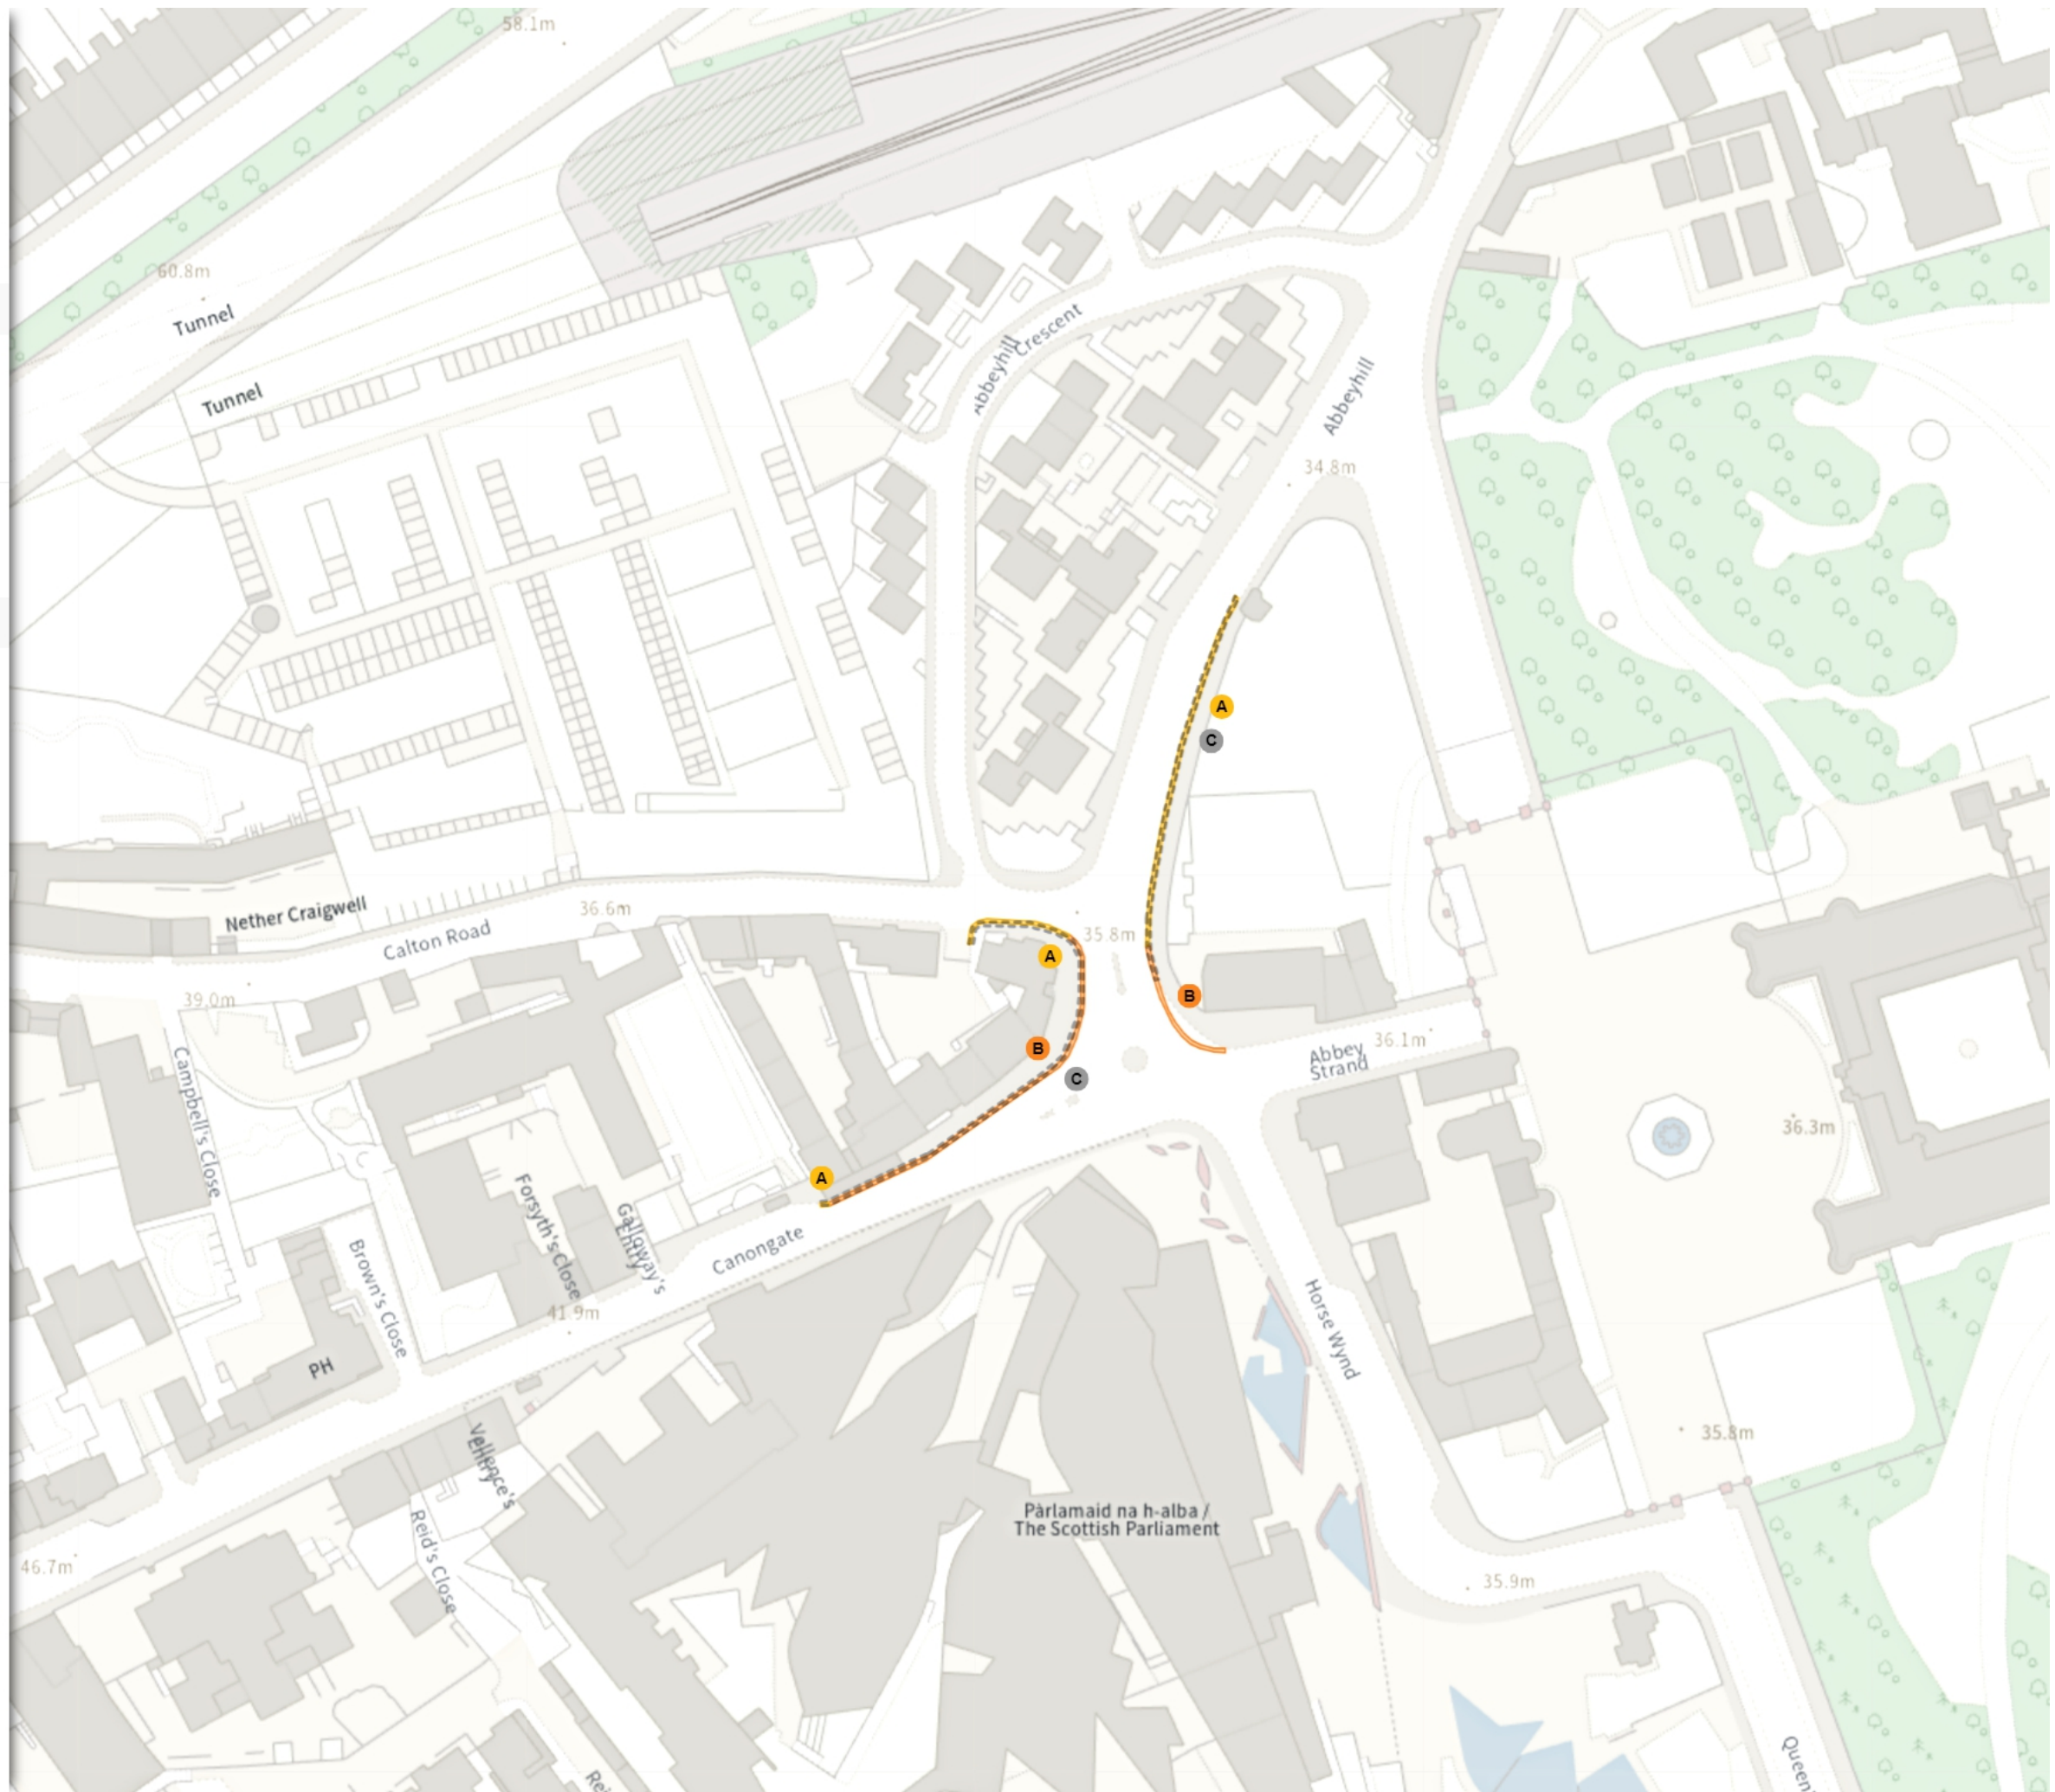

TRO/22/25

Map 7 of 20 Made 03/03/25

ADDED

No waiting

A Mon-Sat 08:30-18:30
Sun 12:30-18:30

No waiting at any time

B At all times

REMOVED

No waiting

C Mon-Sat 08:30-18:30
Sun 12:30-18:30

Scale: 1:1250 0 20 40 60m

NW 326542.228, 674127.201 SE 326926.825, 673779.63

© Crown copyright and database rights 2025 Ordnance Survey.
You are not permitted to copy, sub-license, distribute or sell any of this data to third parties in any form. Licence number 100023420