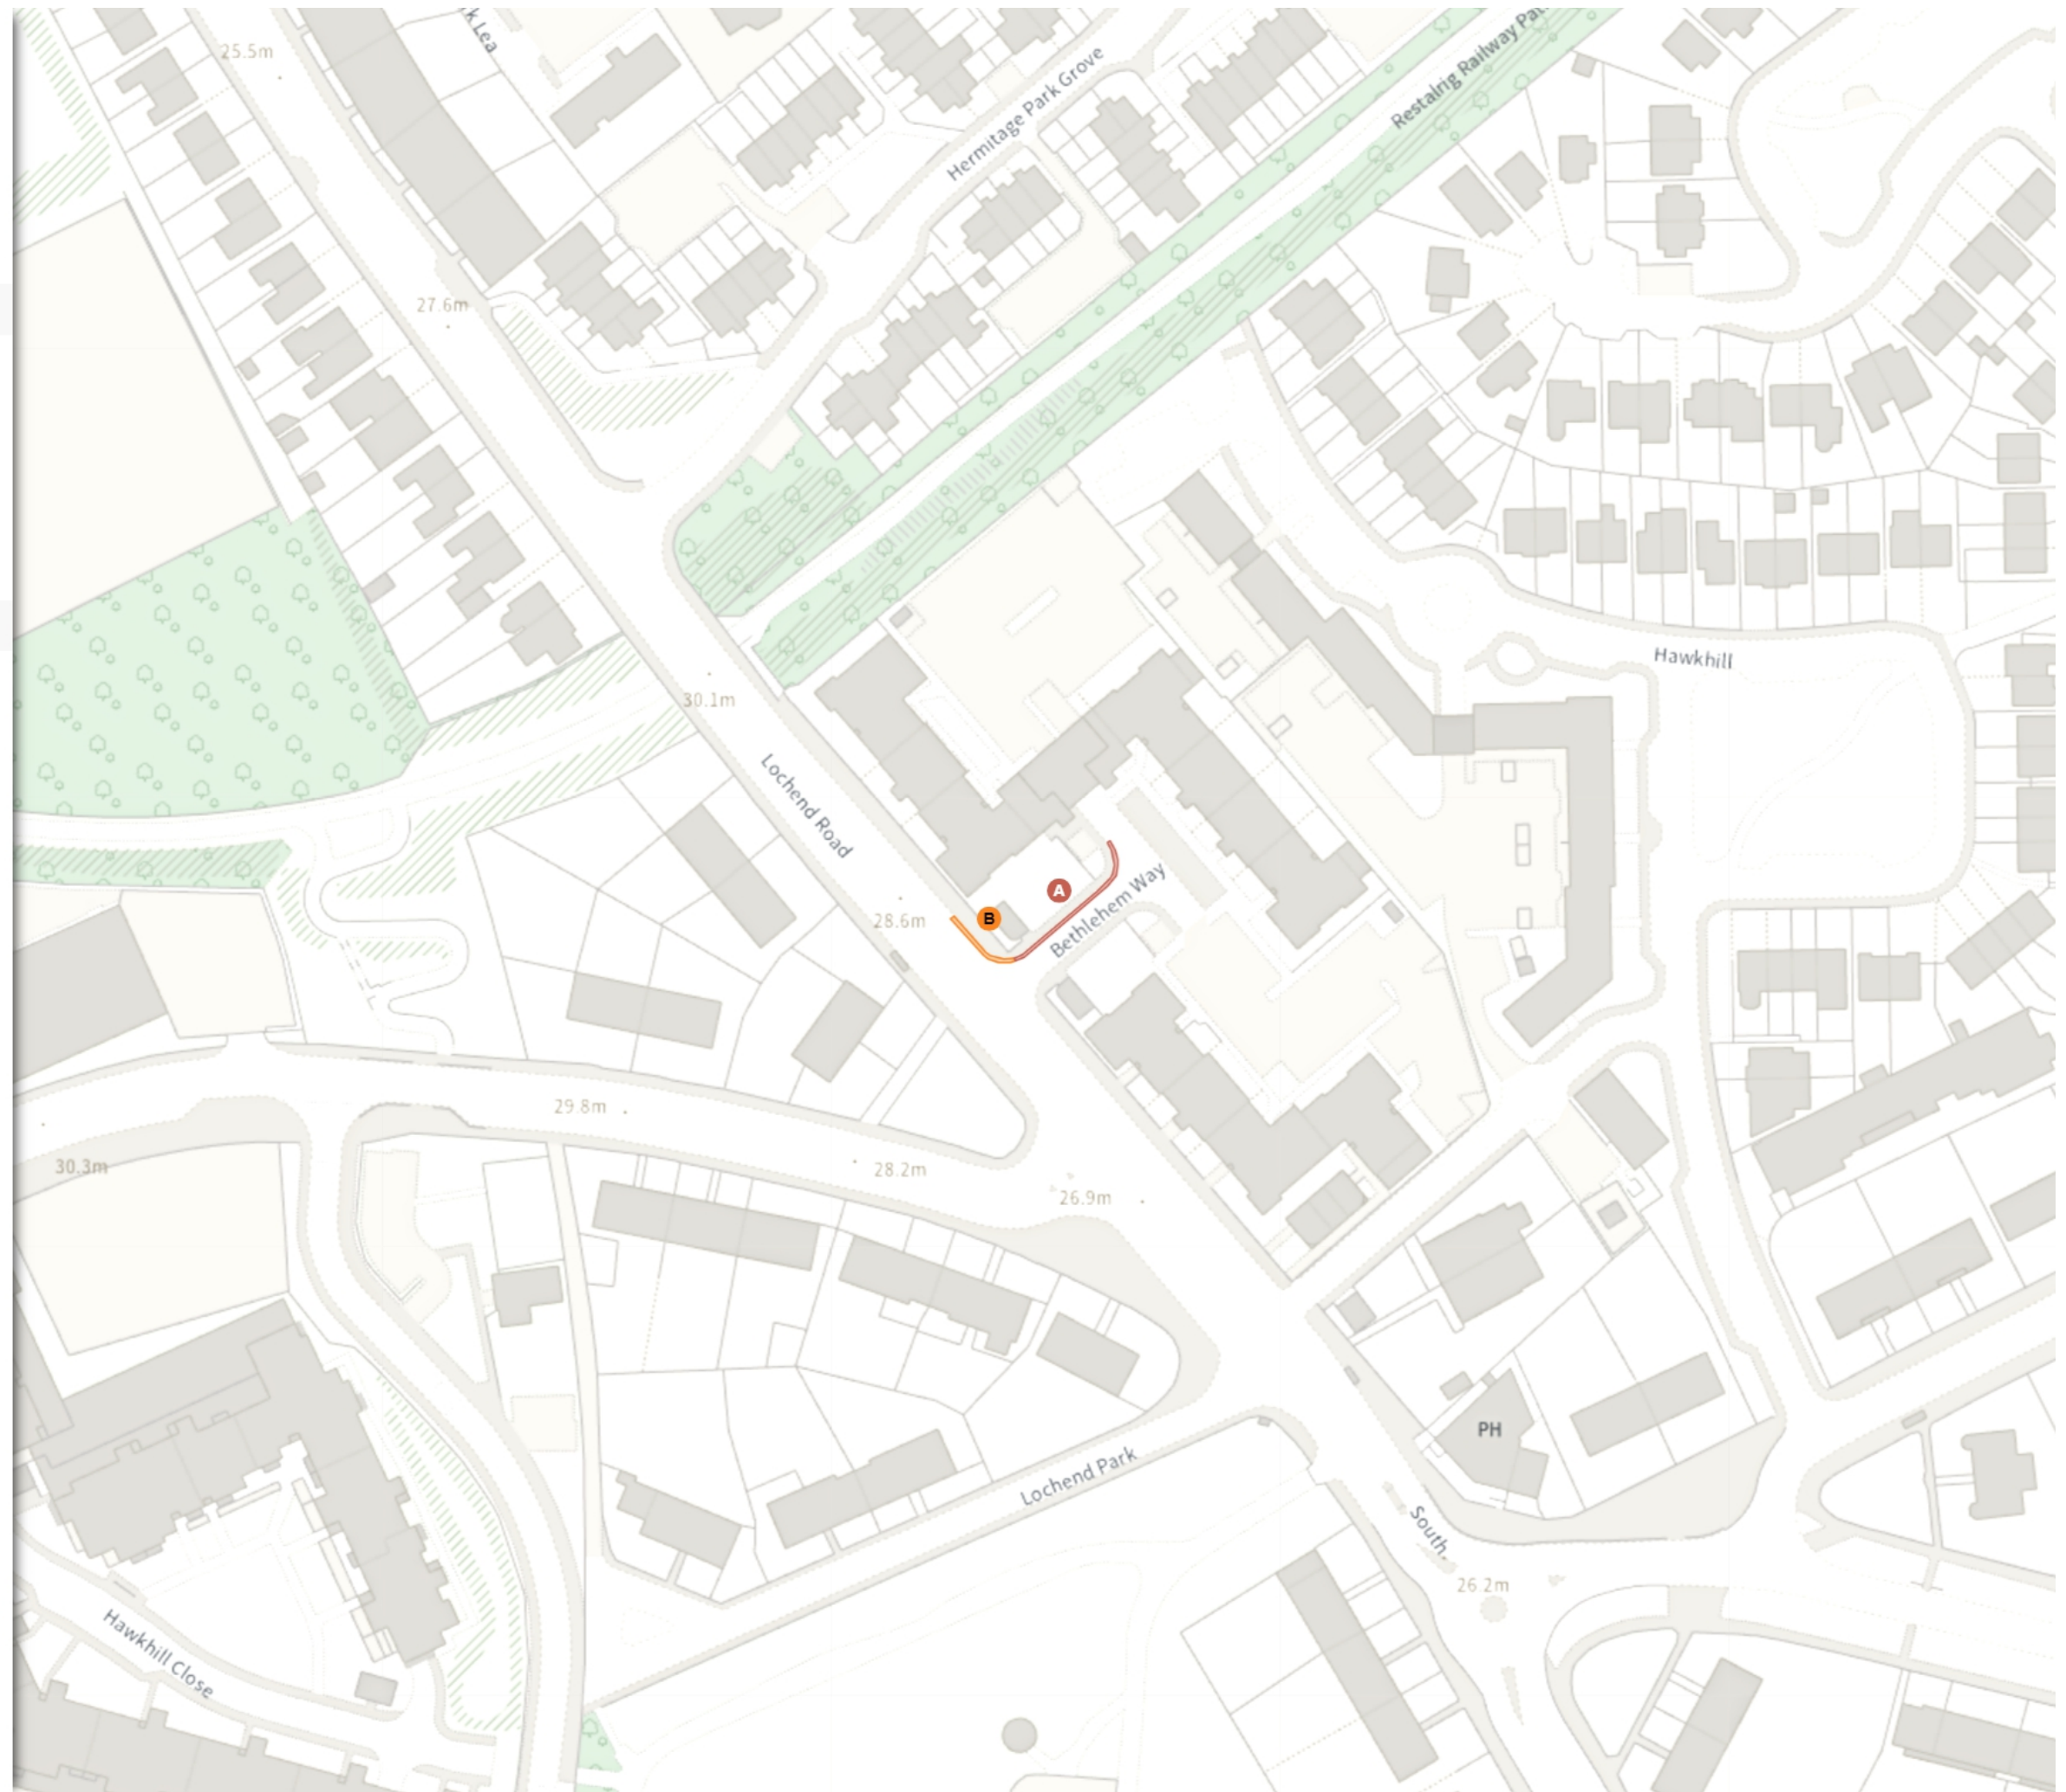

Static Order Guide

Map page indicator

Shows current map number against total and indicates if the legend is split over multiple pages eg. 2a, 2b, 2c

Change type

Indicates whether restrictions have been Added, Modified or Removed

TRO/22/25

Map 4 of 20 Made 03/03/25

ADDED

- Shared
- A** No waiting at any time
At all times
- A** No loading at any time
At all times

MODIFIED

- B** No waiting at any time
- B** At all times

Scale: 1:1250 0 20 40 60m