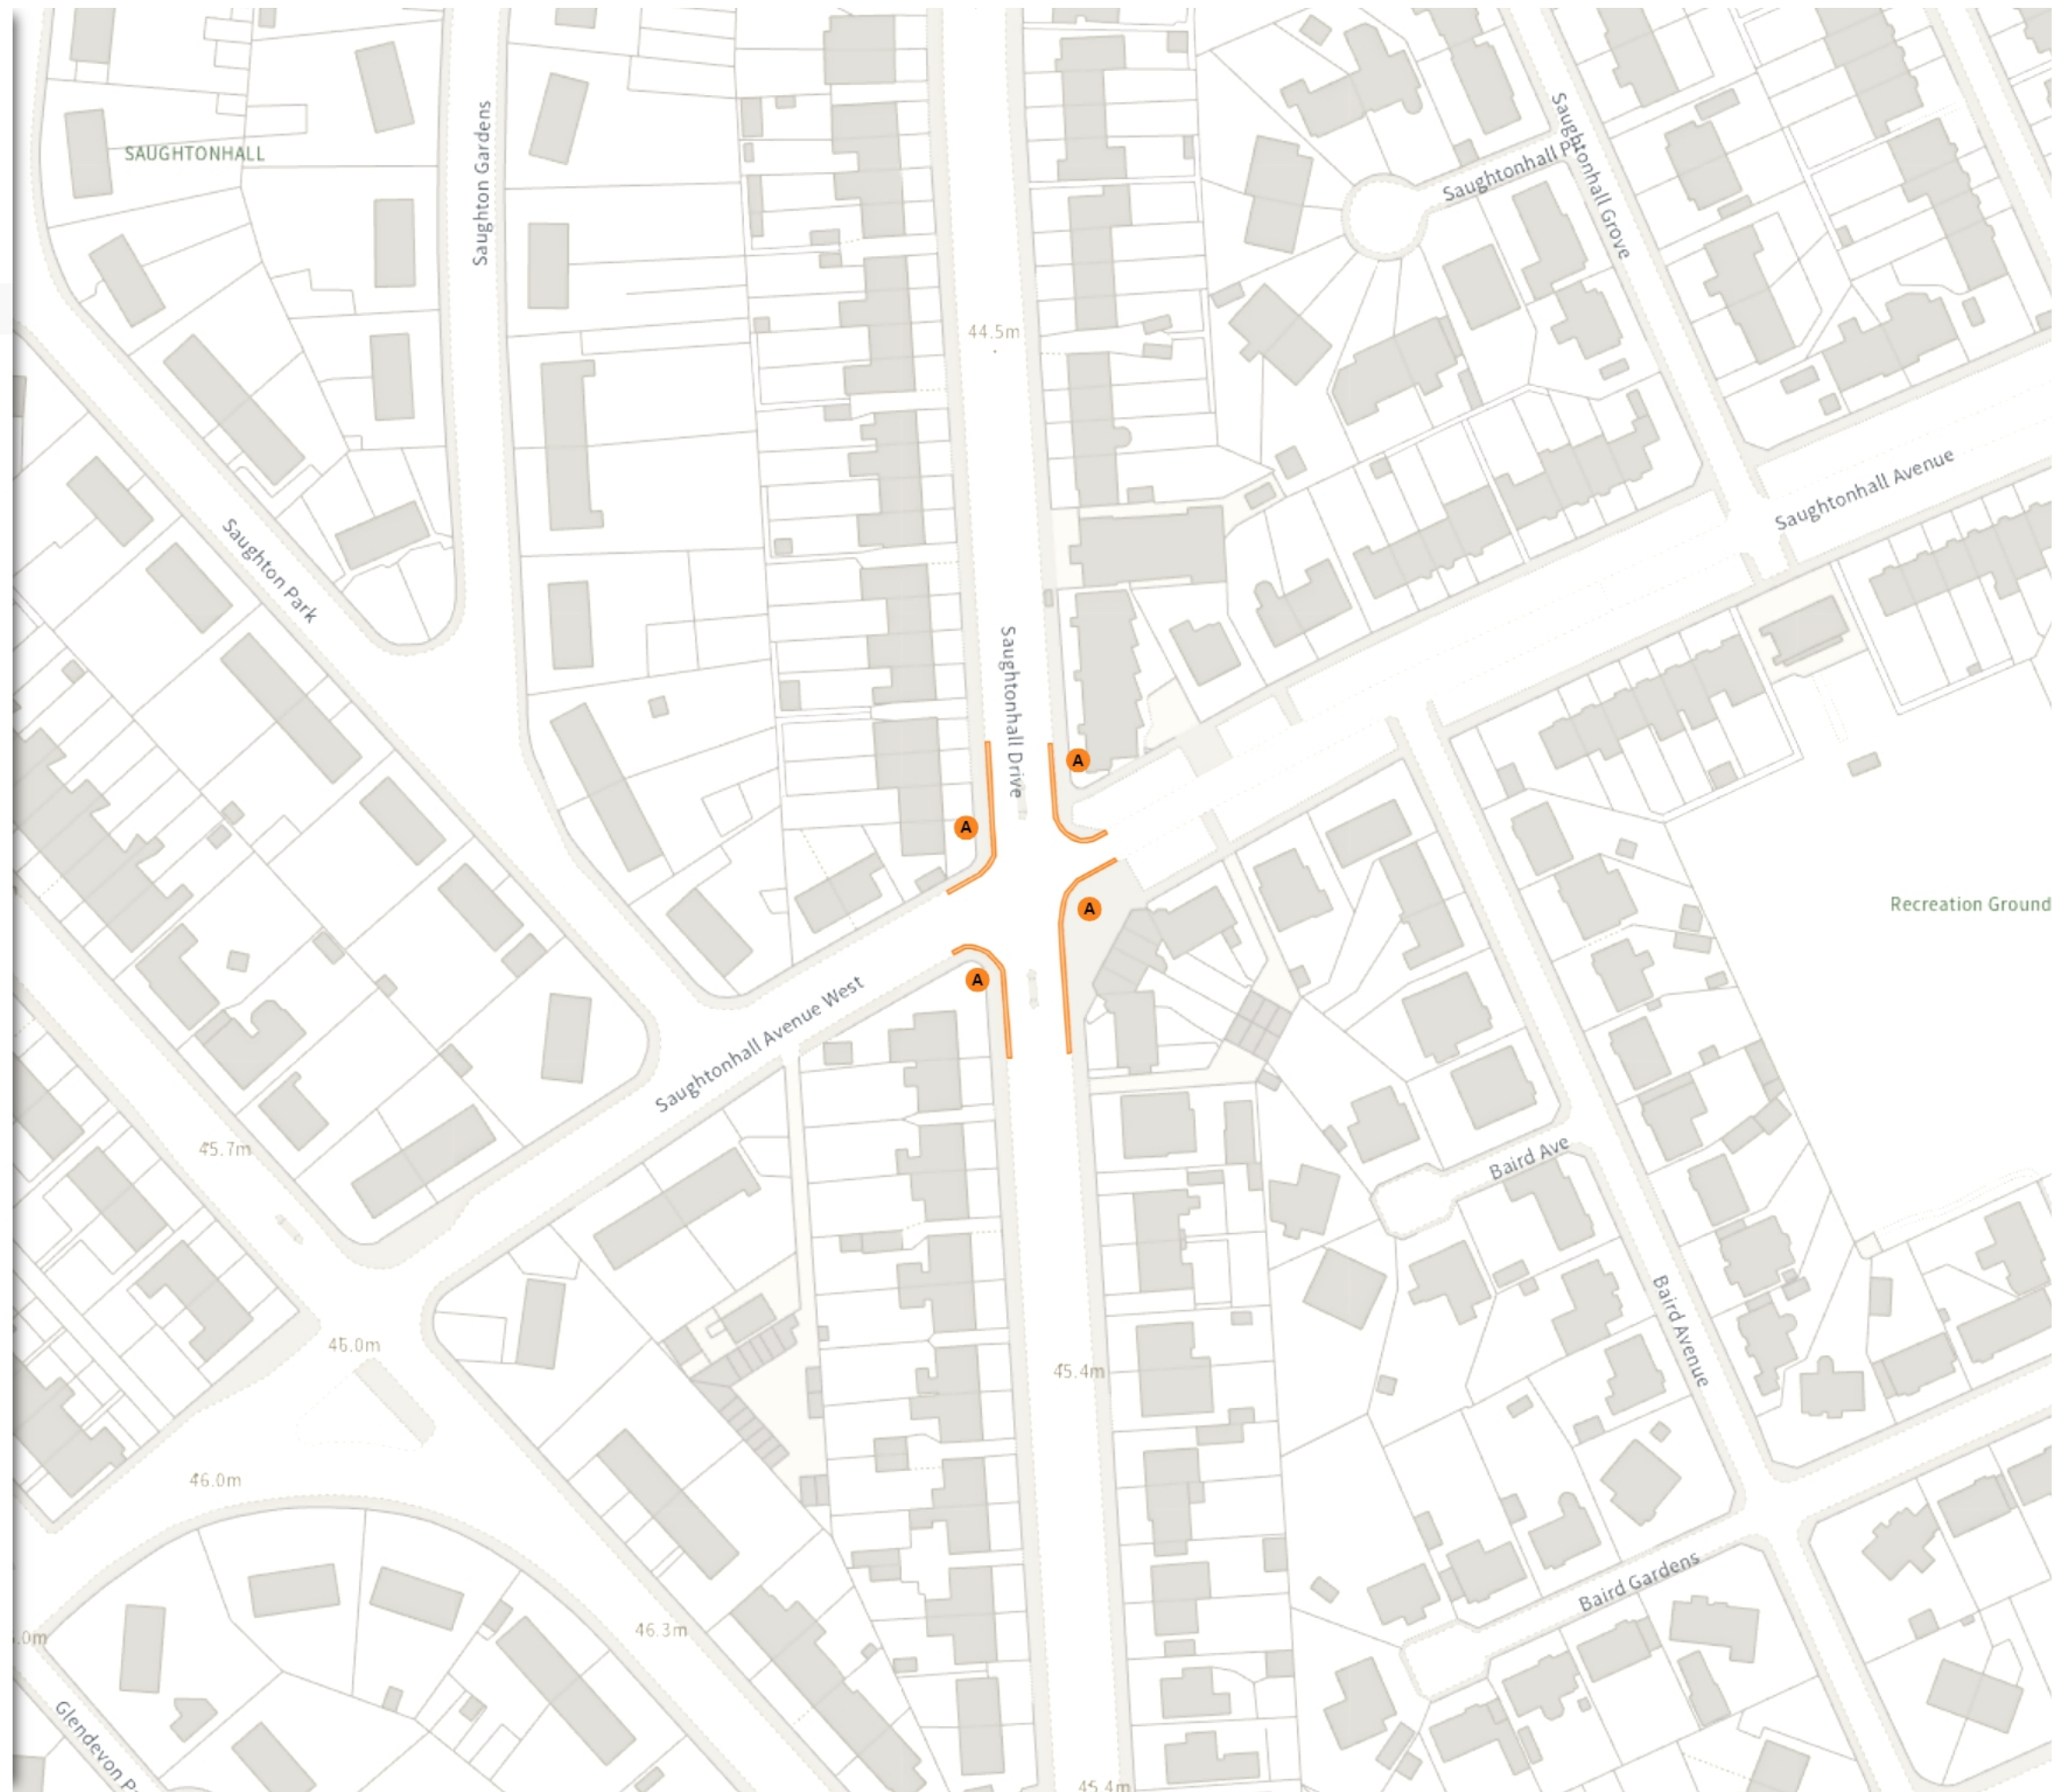

TRO/22/25

Map 8 of 20 Made 03/03/25

ADDED

No waiting at any time

At all times

Scale: 1:1250 0 20 40 60m

NW 329152.703, 673150.957 SE 329537.593, 672803.548

© Crown copyright and database rights 2025 Ordnance Survey.
You are not permitted to copy, sub-license, distribute or sell any of this data to third parties in any form. Licence number 100023420

TRO/22/25

Map 9 of 20 Made 03/03/25

ADDED

No waiting at any time

At all times

Scale: 1:1250 0 20 40 60m

NW 321730.873, 672877.976 SE 322115.208, 672529.869

© Crown copyright and database rights 2025 Ordnance Survey.
You are not permitted to copy, sub-license, distribute or sell any of this data to third parties in any form. Licence number 100023420