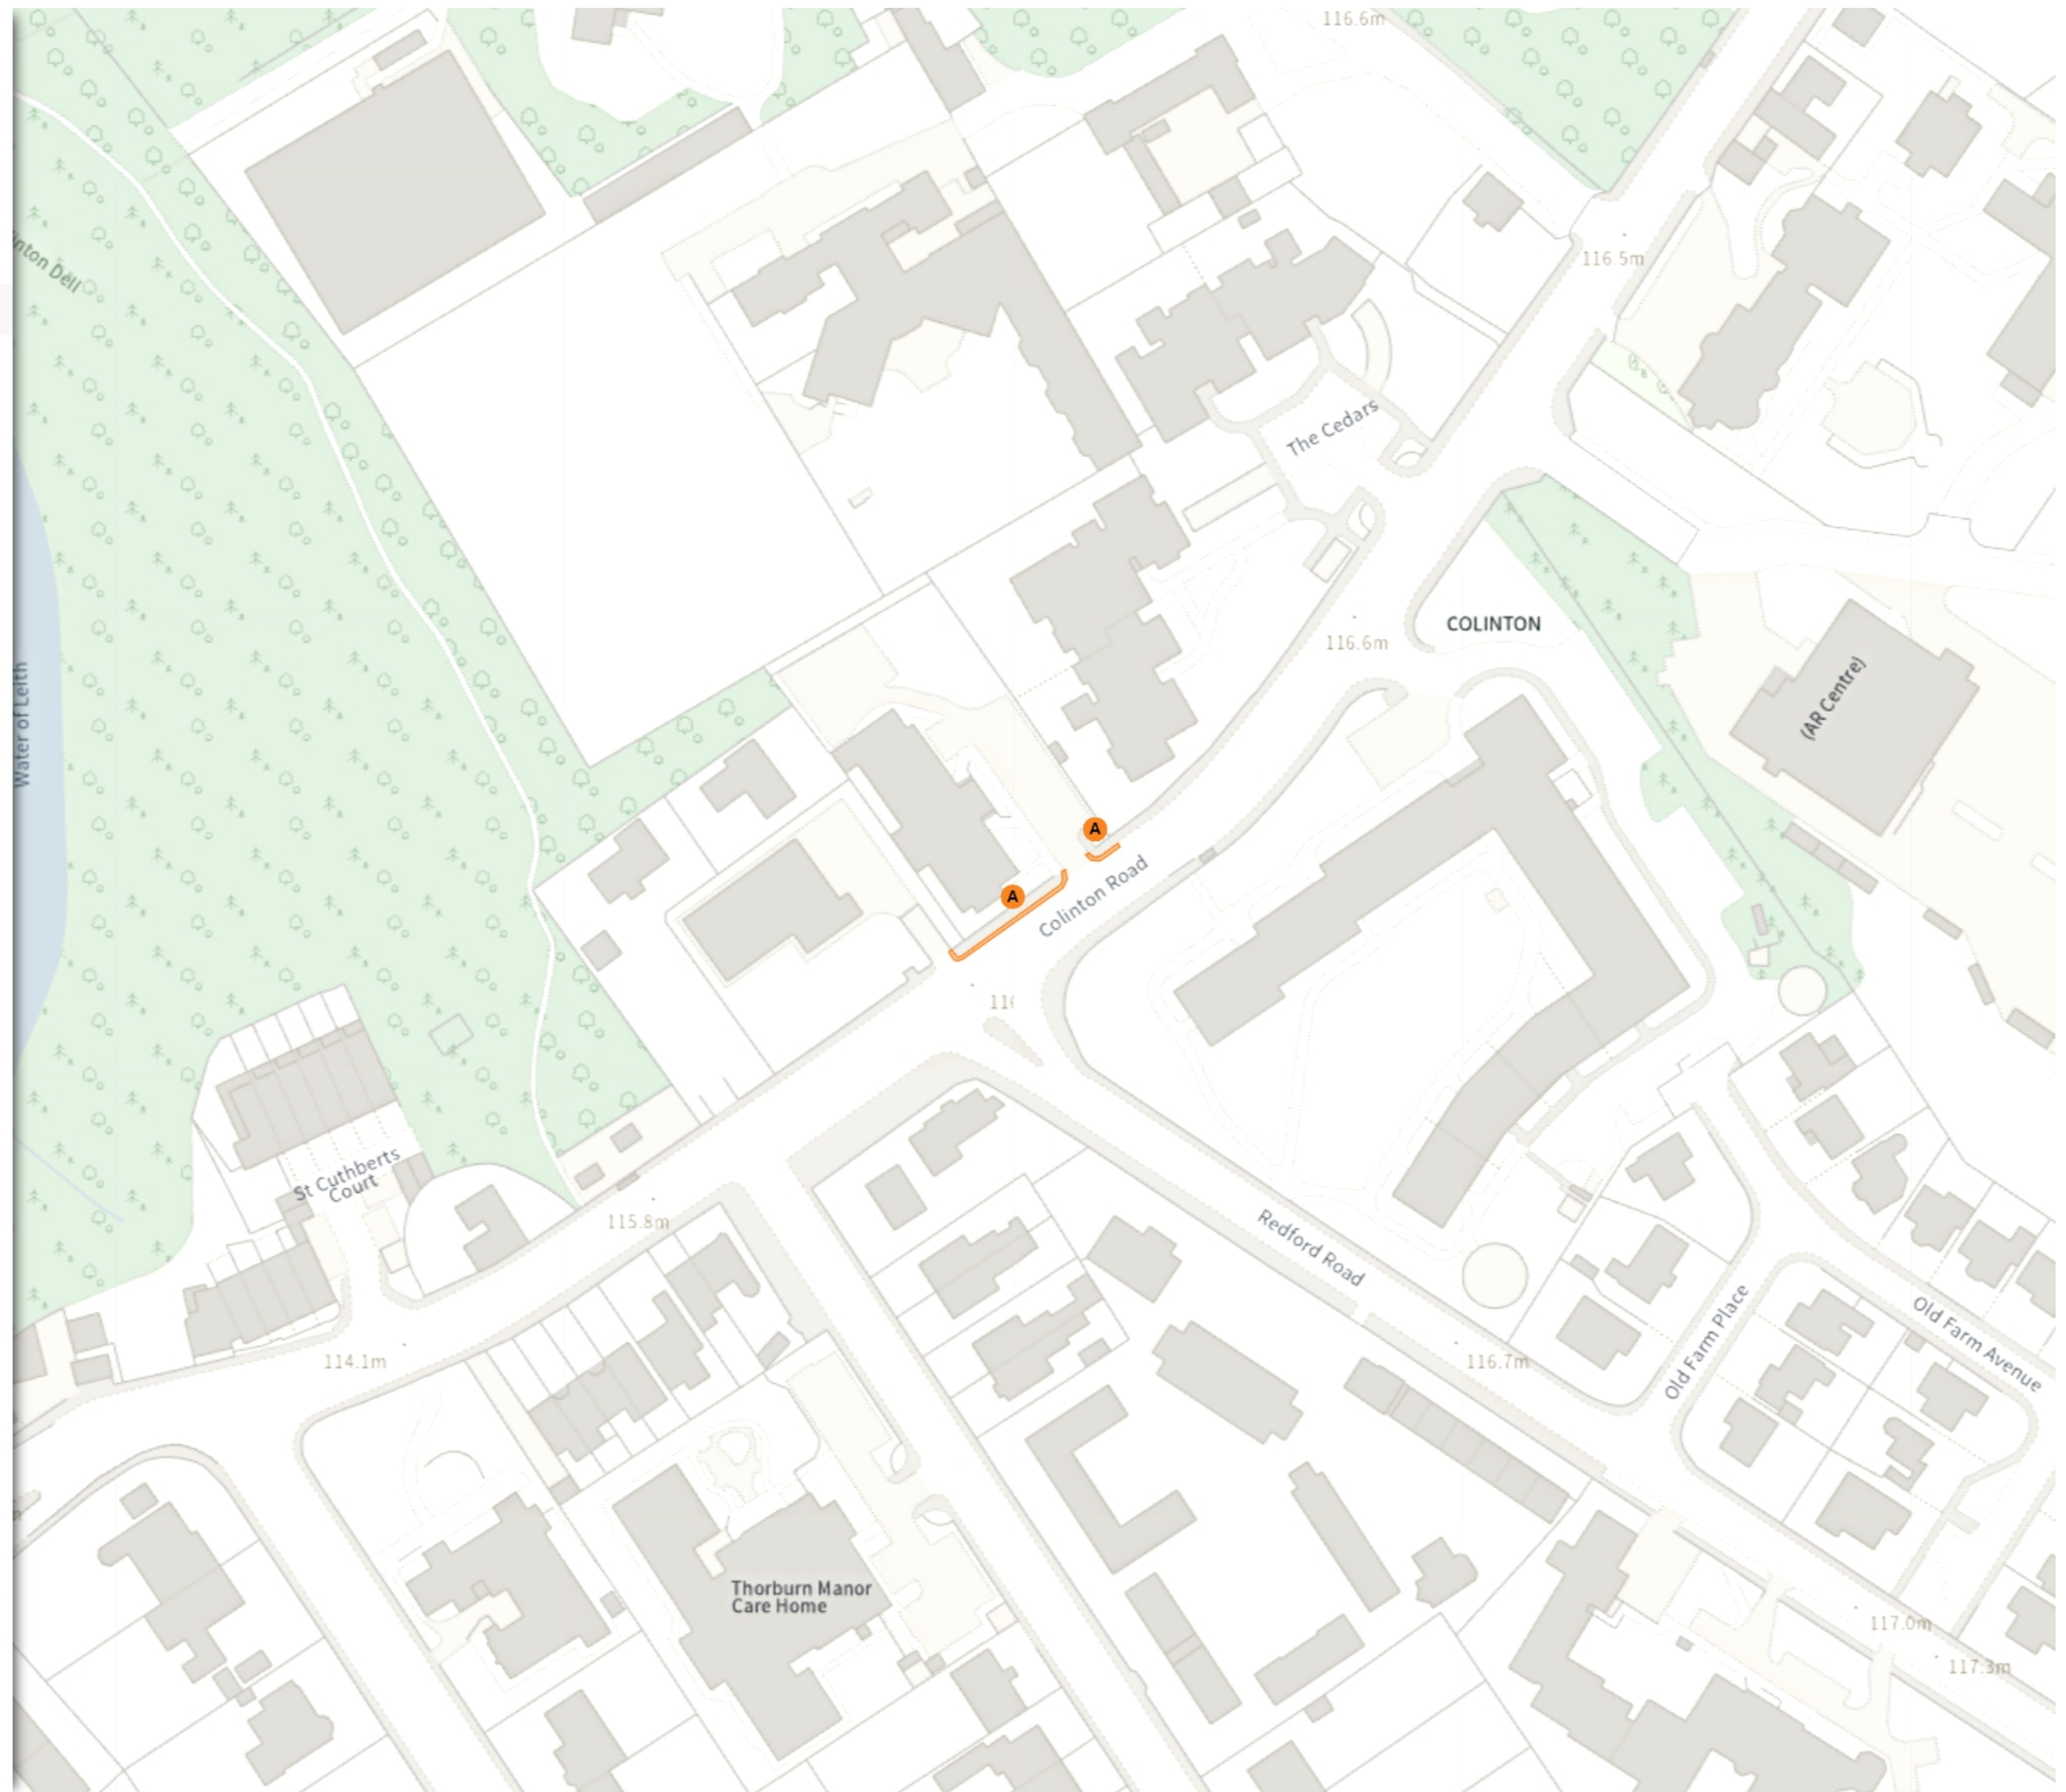

TRO/22/25

Map 15 of 20 Made 03/03/25

ADDED

No waiting at any time

At all times

Scale: 1:1250 0 20 40 60m

NW 323350.356, 669661.978 SE 323735.11, 669313.769

© Crown copyright and database rights 2025 Ordnance Survey.
You are not permitted to copy, sub-license, distribute or sell any of this data to third parties in any form. Licence number 100023420

TRO/22/25

Map 16 of 20 Made 03/03/25

ADDED

No waiting at any time

At all times

Scale: 1:1250 0 20 40 60m

NW 321644.516, 669283.421 SE 322029.171, 668935.027

© Crown copyright and database rights 2025 Ordnance Survey.
You are not permitted to copy, sub-license, distribute or sell any of this data to third parties in any form. Licence number 100023420

TRO/22/25

Map 17 of 20 Made 03/03/25

ADDED

No waiting at any time

A At all times

Scale: 1:1250 0 20 40 60m

NW 324572.349, 669056.053 SE 324957.253, 668707.908

© Crown copyright and database rights 2025 Ordnance Survey.
You are not permitted to copy, sub-license, distribute or sell any of this data to third parties in any form. Licence number 100023420