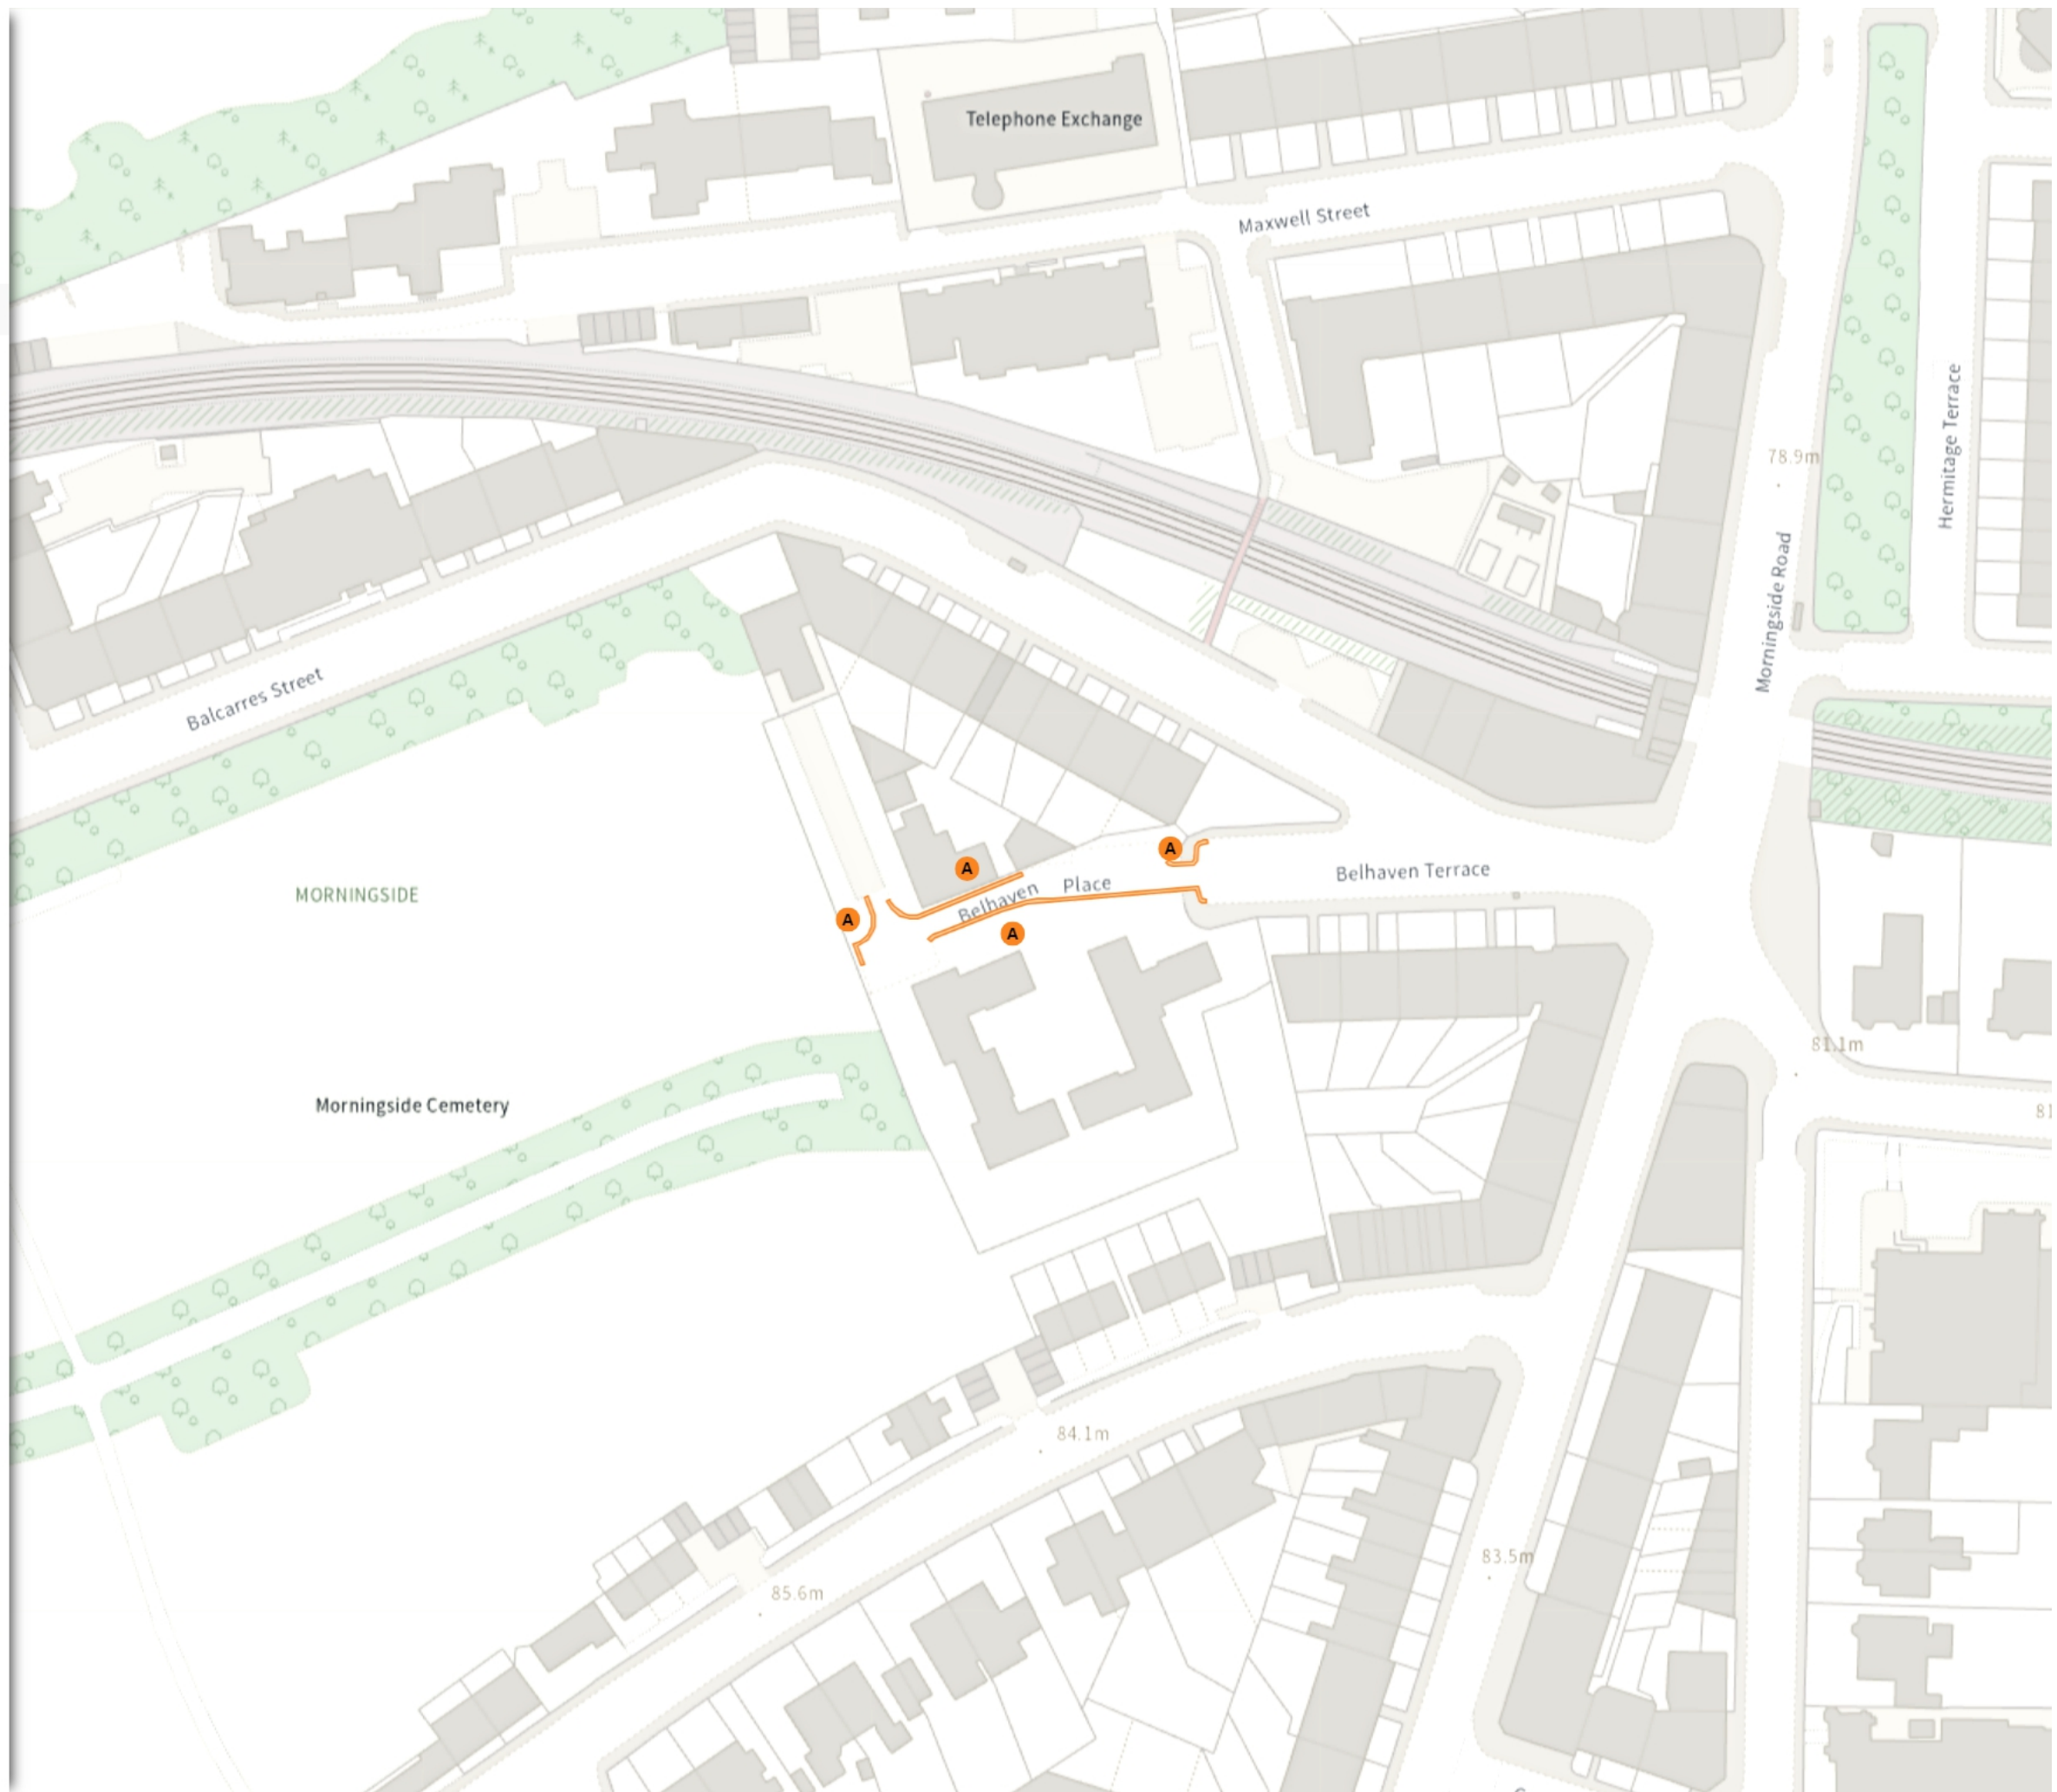

TRO/22/25

Map 10 of 20 Made 03/03/25

ADDED

No waiting at any time

At all times

Scale: 1:1250 0 20 40 60m

NW 320549.829, 671324.198 SE 320934.213, 670975.863

© Crown copyright and database rights 2025 Ordnance Survey.
You are not permitted to copy, sub-license, distribute or sell any of this data to third parties in any form. Licence number 100023420

TRO/22/25

Map 11 of 20 Made 03/03/25

ADDED

No waiting at any time

At all times

Scale: 1:1250 0 20 40 60m

NW 324192.344, 671054.41 SE 324577.037, 670706.386

© Crown copyright and database rights 2025 Ordnance Survey.
You are not permitted to copy, sub-license, distribute or sell any of this data to third parties in any form. Licence number 100023420