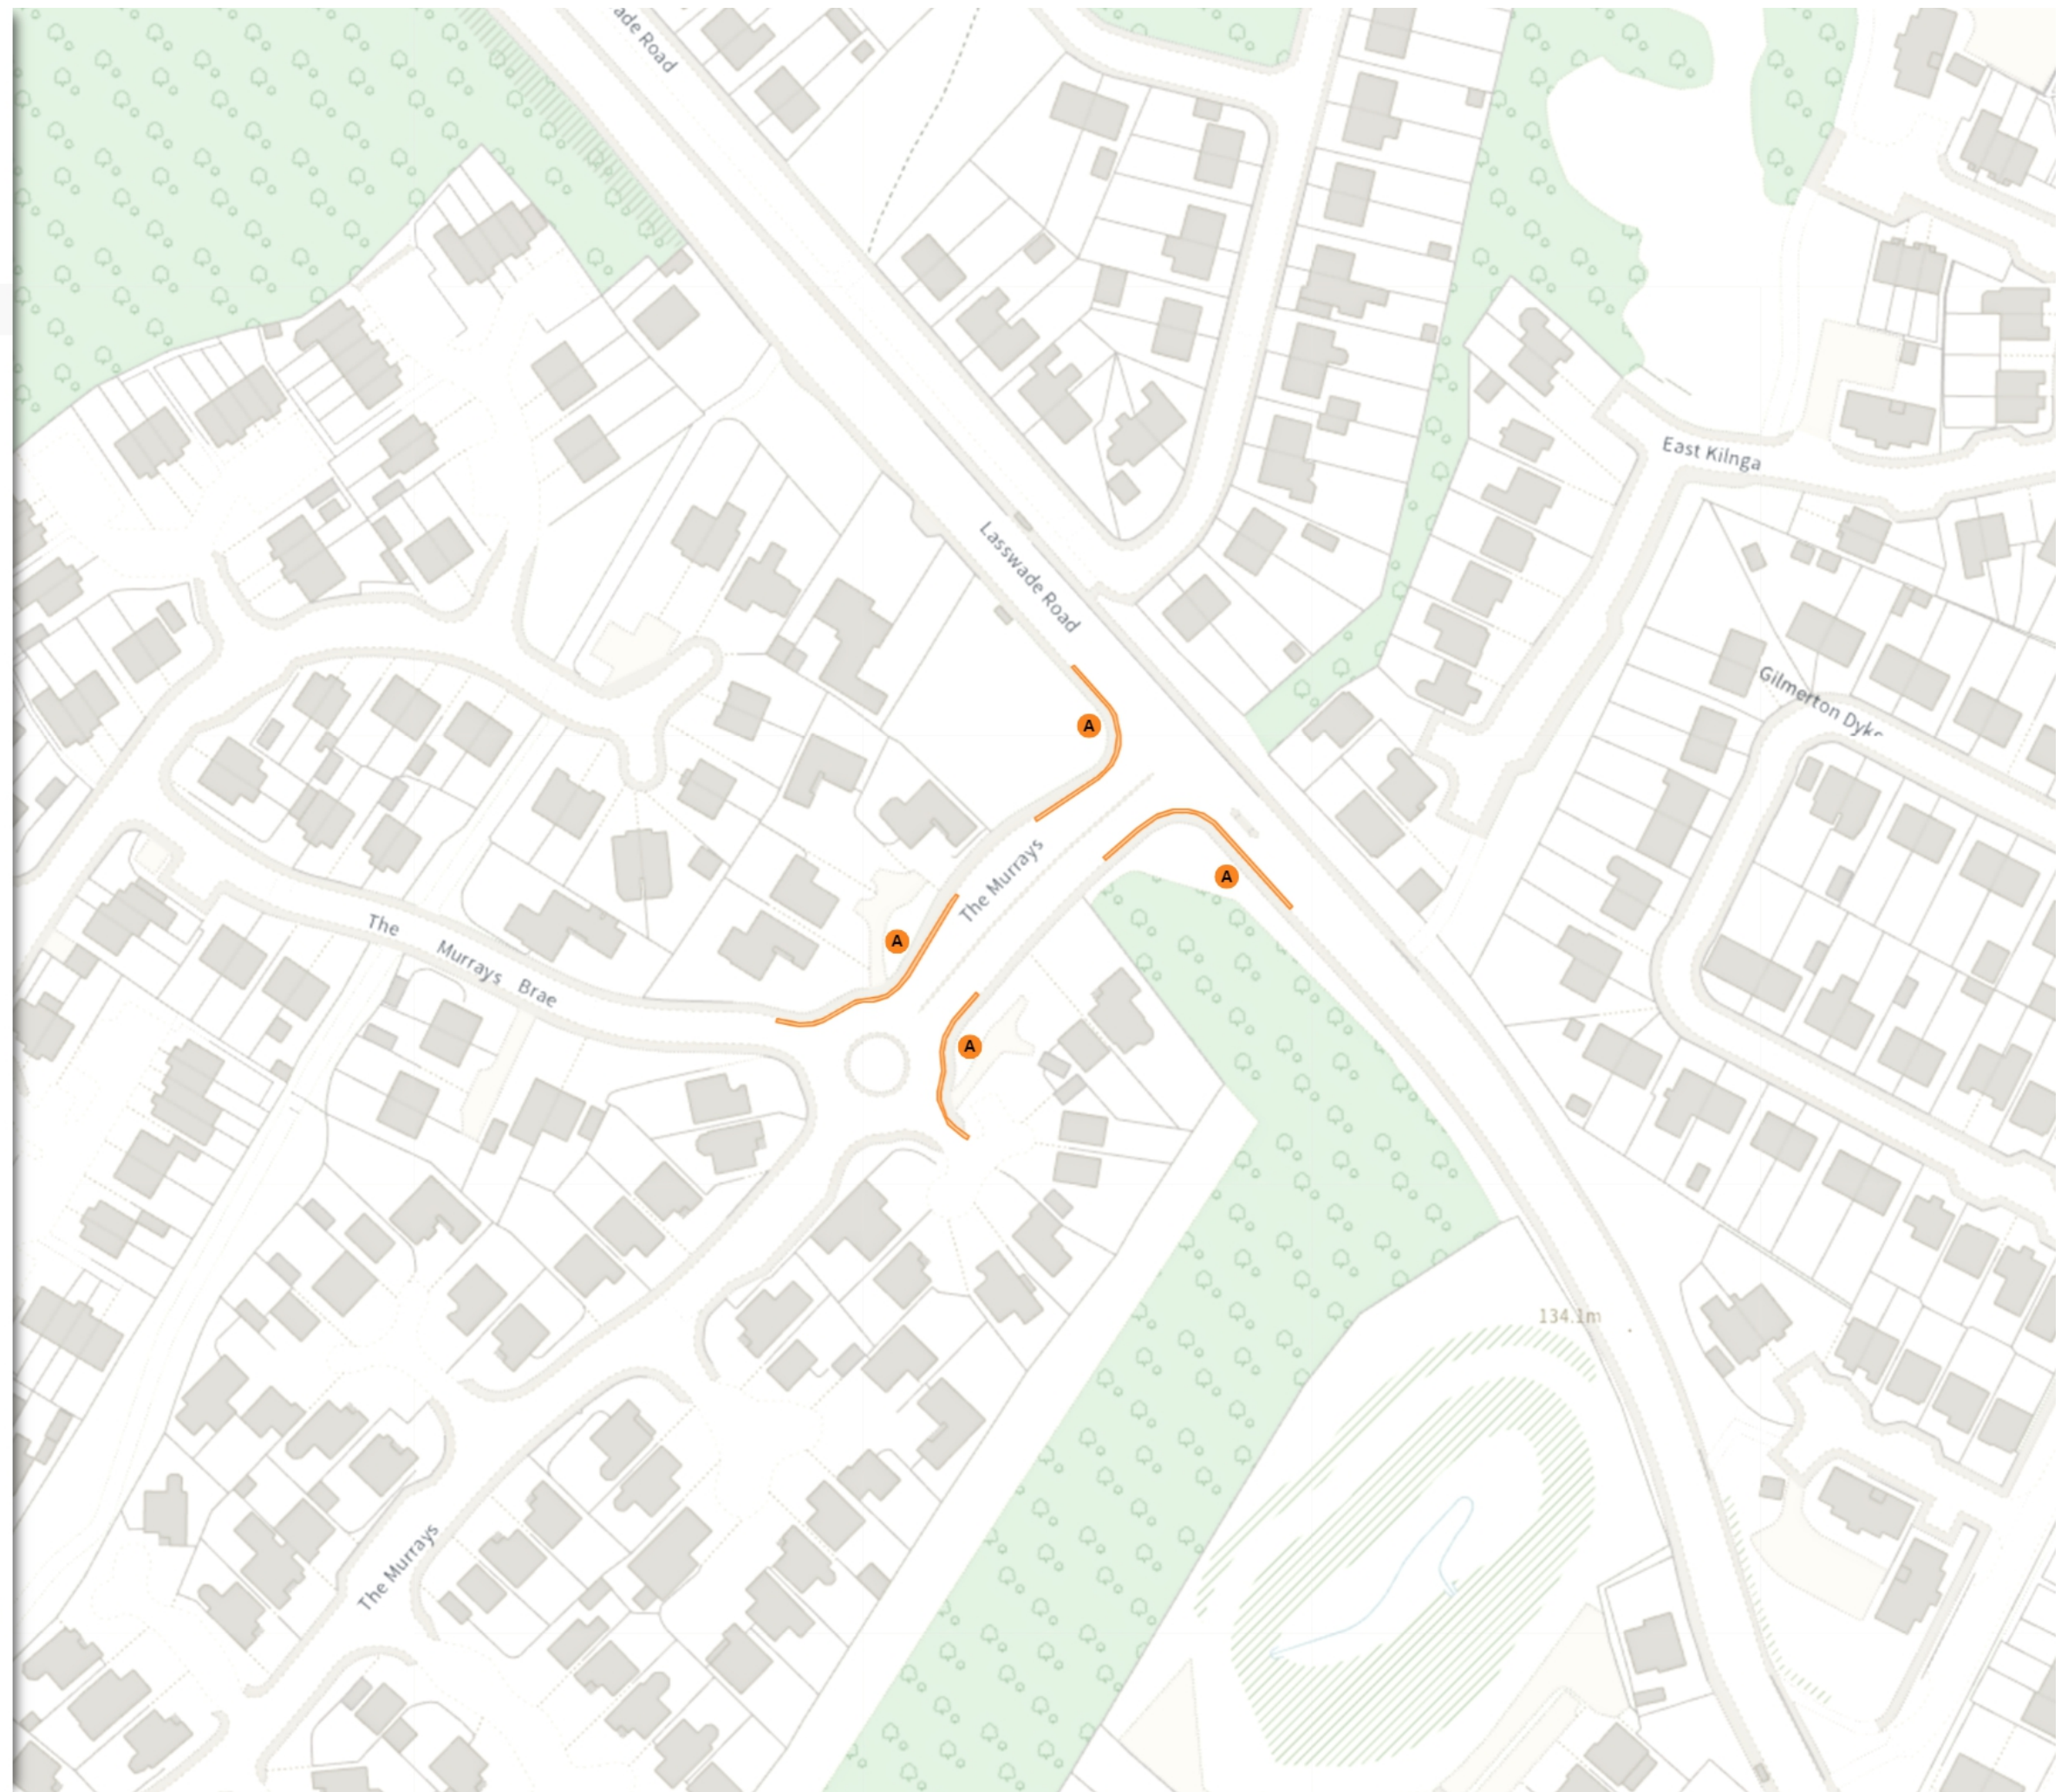

TRO/22/25

Map 17 of 20 Made 03/03/25

ADDED

No waiting at any time

A At all times

Scale: 1:1250 0 20 40 60m

NW 324572.349, 669056.053 SE 324957.253, 668707.908

© Crown copyright and database rights 2025 Ordnance Survey.
You are not permitted to copy, sub-license, distribute or sell any of this data to third parties in any form. Licence number 100023420

TRO/22/25

Map 18 of 20 Made 03/03/25

ADDED

No waiting at any time

A At all times

Scale: 1:1250 0 20 40 60m

NW 328695.875, 668652.423 SE 329081.139, 668304.621

© Crown copyright and database rights 2025 Ordnance Survey.
You are not permitted to copy, sub-license, distribute or sell any of this data to third parties in any form. Licence number 100023420

TRO/22/25

Map 19 of 20 Made 03/03/25

ADDED

No waiting at any time

At all times

Scale: 1:1250 0 20 40 60m

NW 328352.42, 668160.306 SE 328737.702, 667812.435

© Crown copyright and database rights 2025 Ordnance Survey.
You are not permitted to copy, sub-license, distribute or sell any of this data to third parties in any form. Licence number 100023420

TRO/22/25

Map 20 of 20 Made 03/03/25

ADDED

Loading place
A Mon-Fri 07:00-09:00 30m 30m

No waiting at any time

B At all times

REMOVED

No waiting at any time