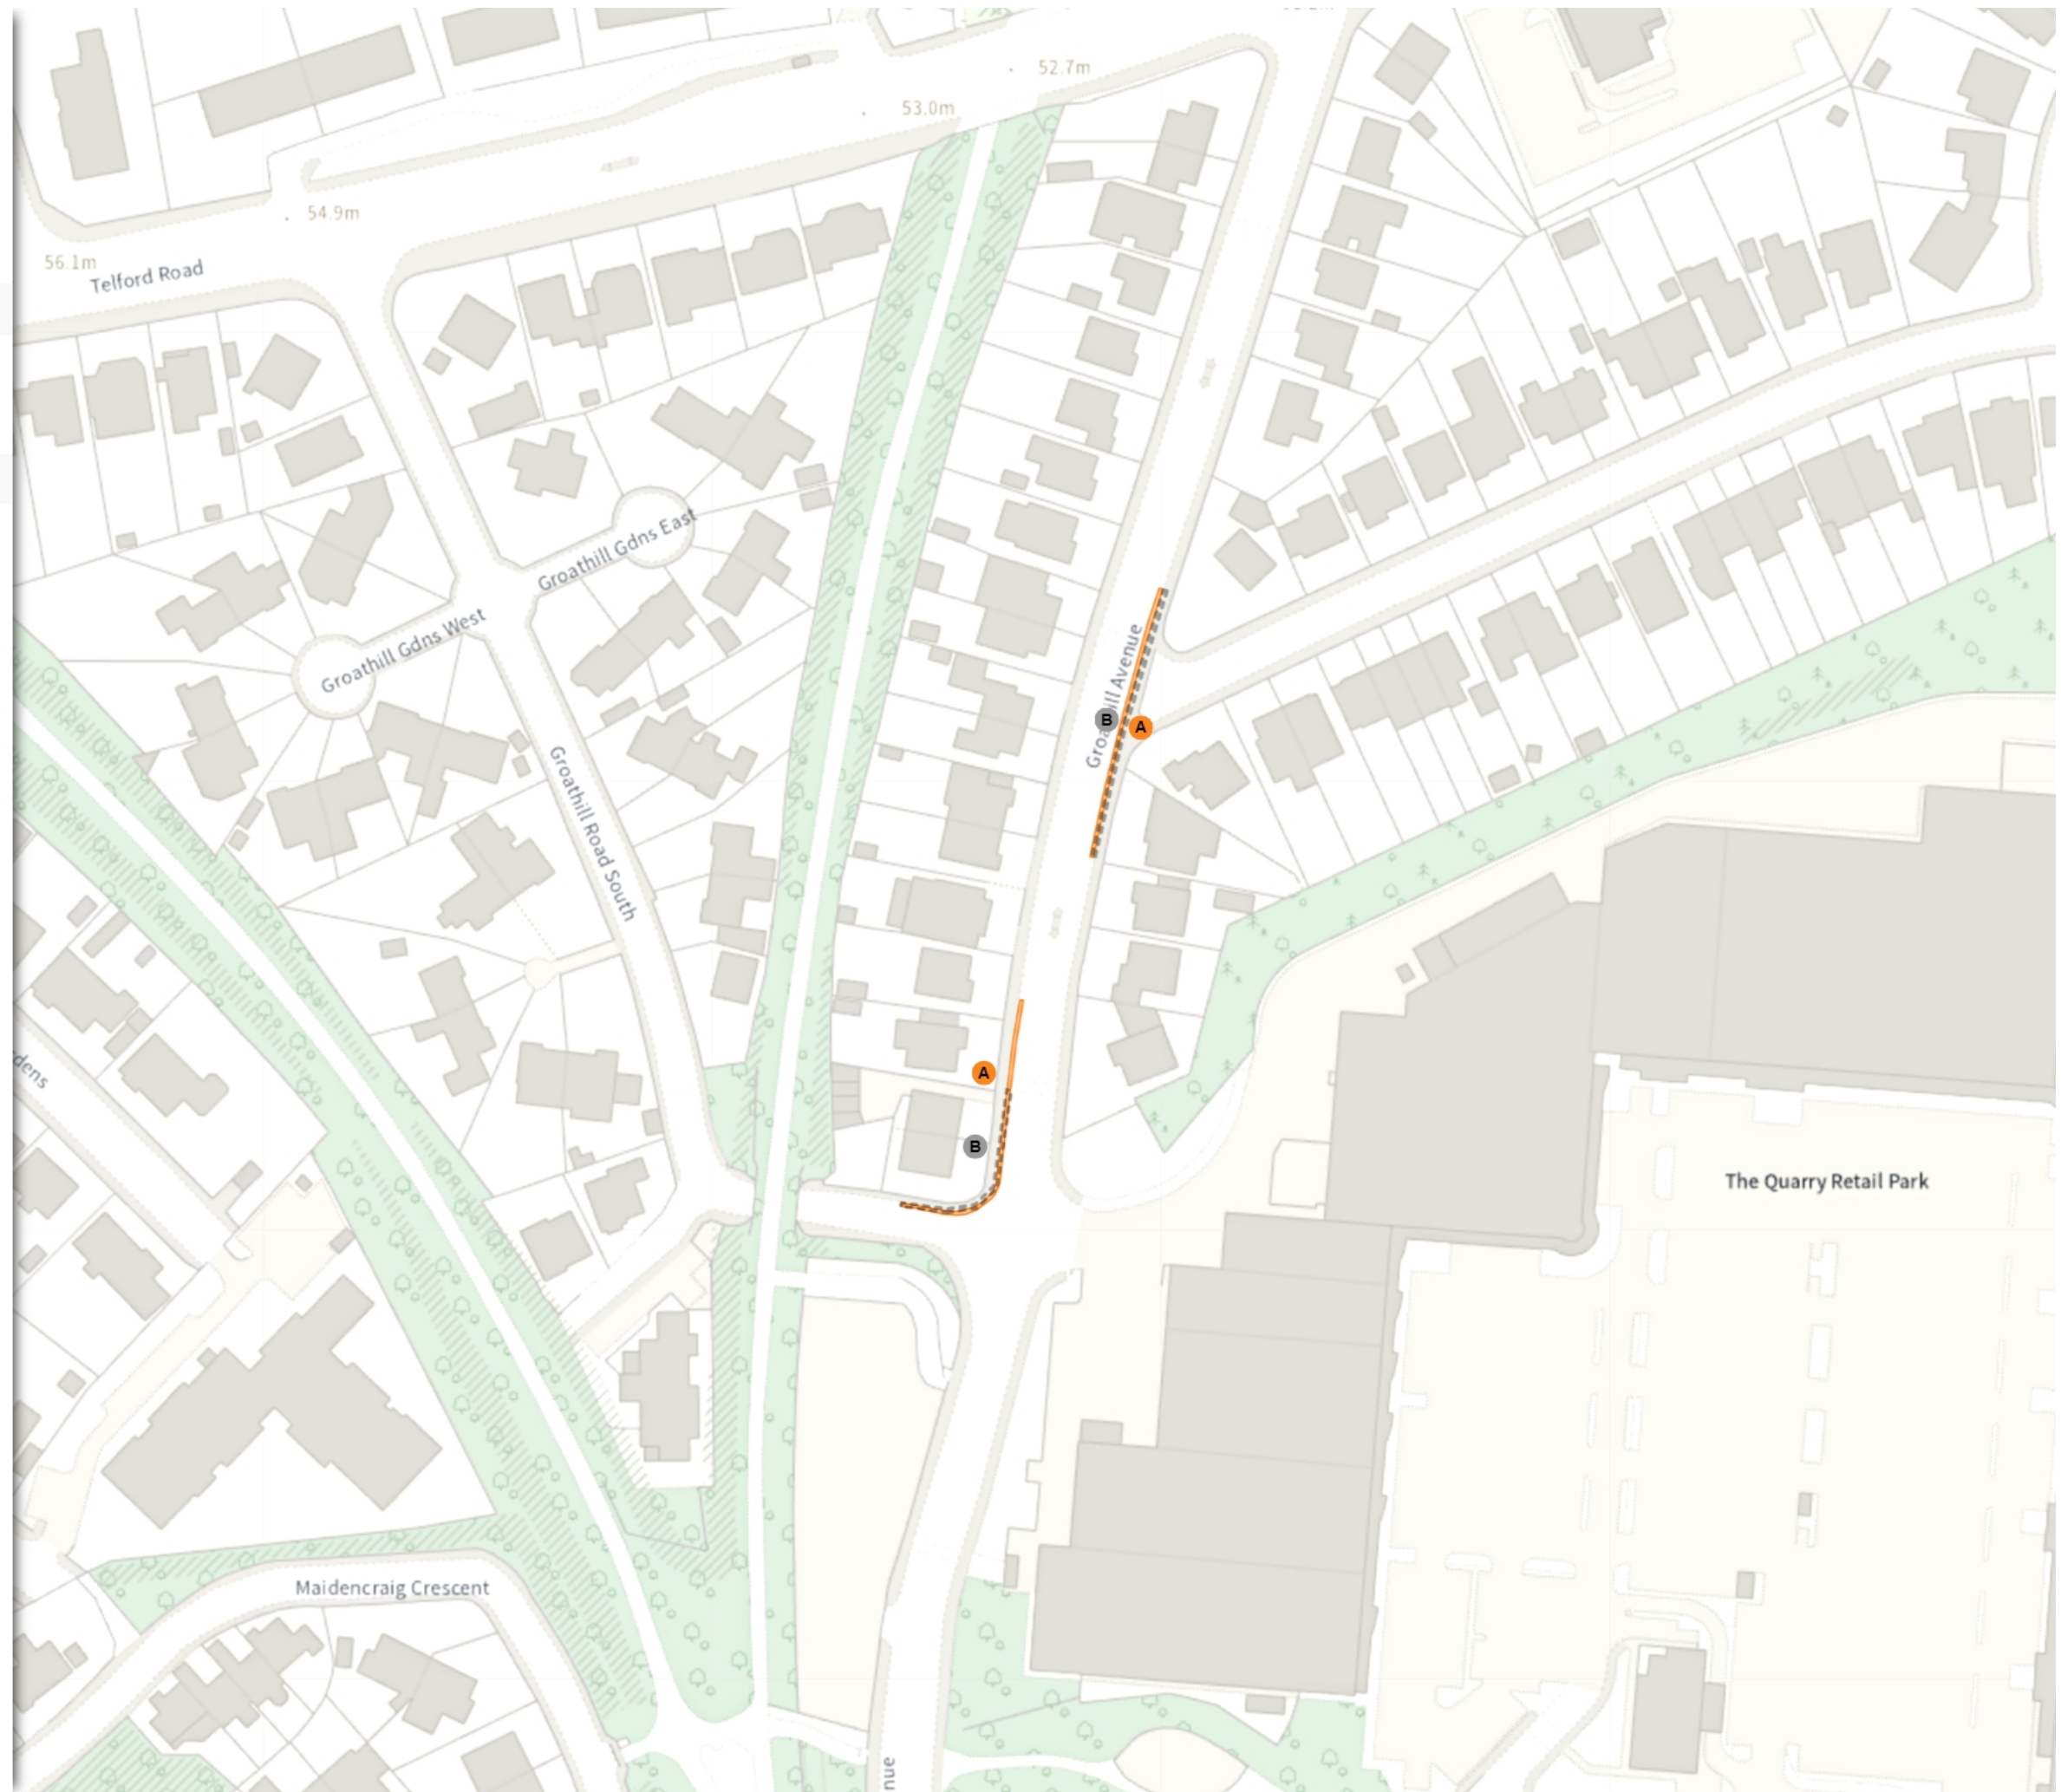

TRO/22/25

Map 5 of 20 Made 03/03/25

ADDED

No waiting at any time

At all times

REMOVED

No waiting at any time

At all times

Scale: 1:1250 0 20 40 60m

NW 322233.876, 674954.981 SE 322618.061, 674607.082

© Crown copyright and database rights 2025 Ordnance Survey.
You are not permitted to copy, sub-license, distribute or sell any of this data to third parties in any form. Licence number 100023420