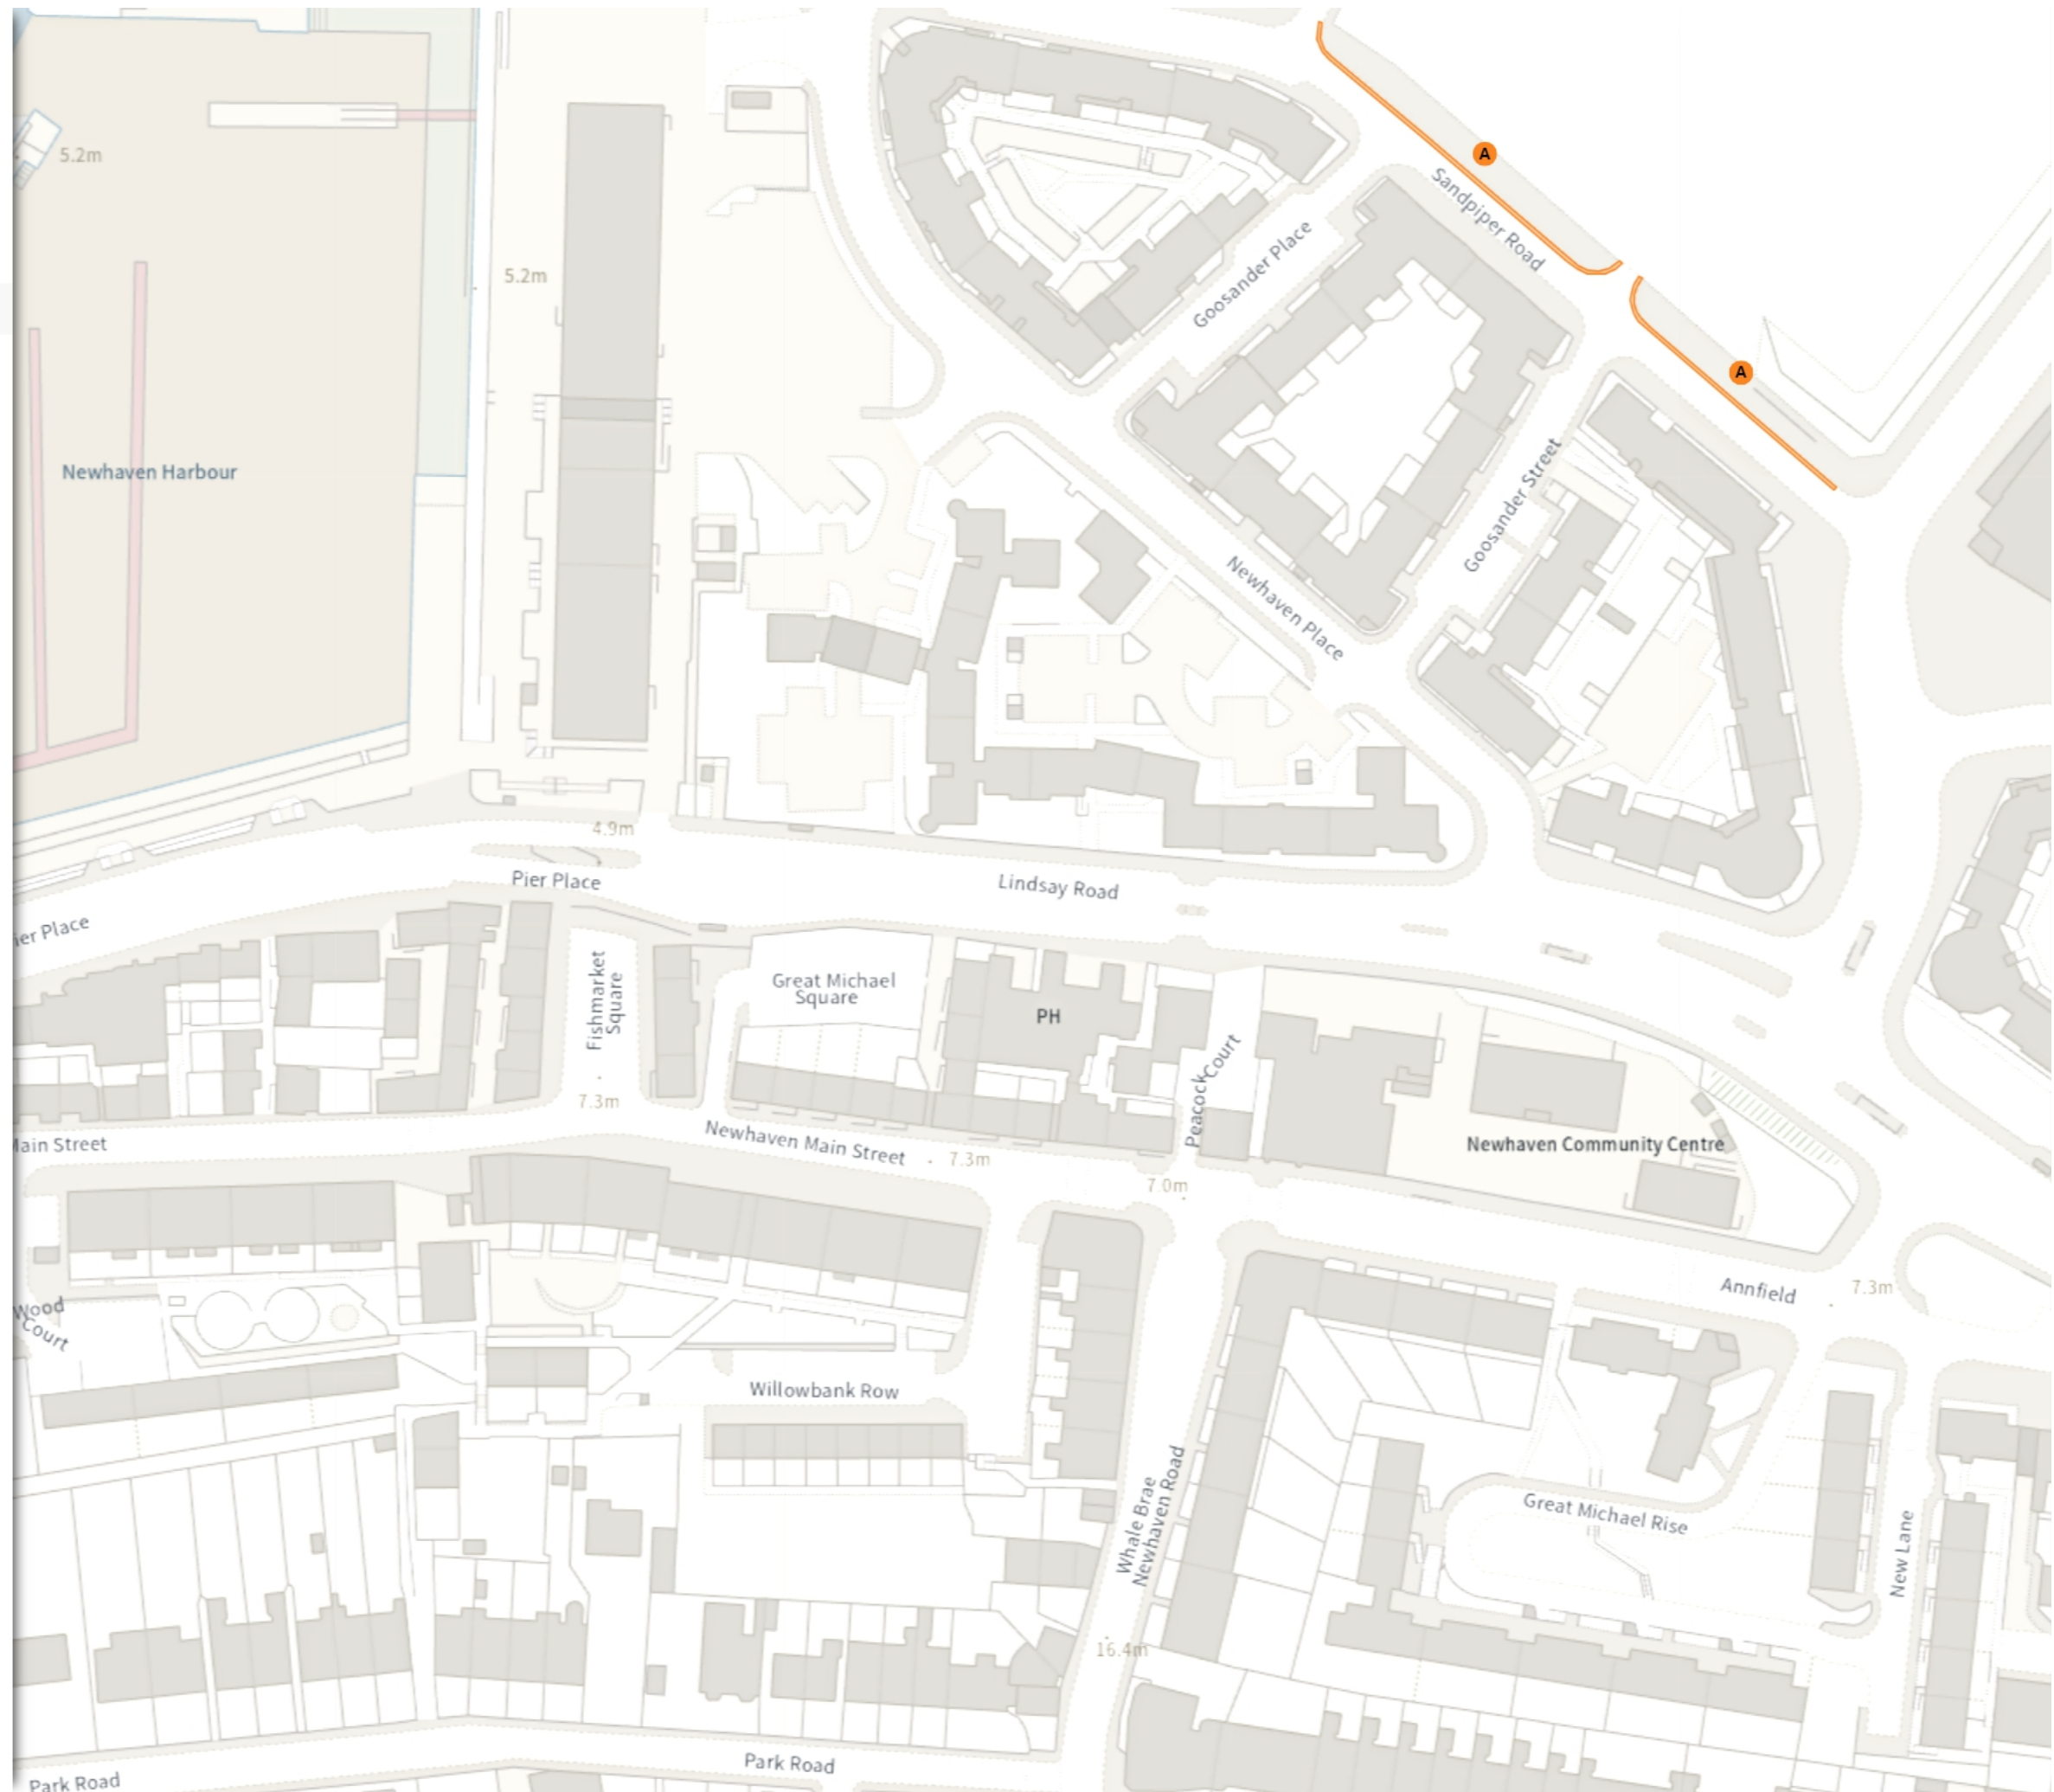

Static Order Guide

Map page indicator

Shows current map number against total and indicates if the legend is split over multiple pages eg. 2a, 2b, 2c

Change type

Indicates whether restrictions have been Added, Modified or Removed

NW 325045.538, 677242.814 SE 325429.734, 676895.35

© Crown copyright and database rights 2025 Ordnance Survey.
You are not permitted to copy, sub-license, distribute or sell any of this data to third parties in any form. Licence number 100023420

TRO/22/25

Map 2 of 20 Made 03/03/25

ADDED

No waiting at any time

At all times

Scale: 1:1250

NW 325432.287, 677236.099 SE 325816.514, 676888.669

© Crown copyright and database rights 2025 Ordnance Survey.
You are not permitted to copy, sub-license, distribute or sell any of this data to third parties in any form. Licence number 100023420