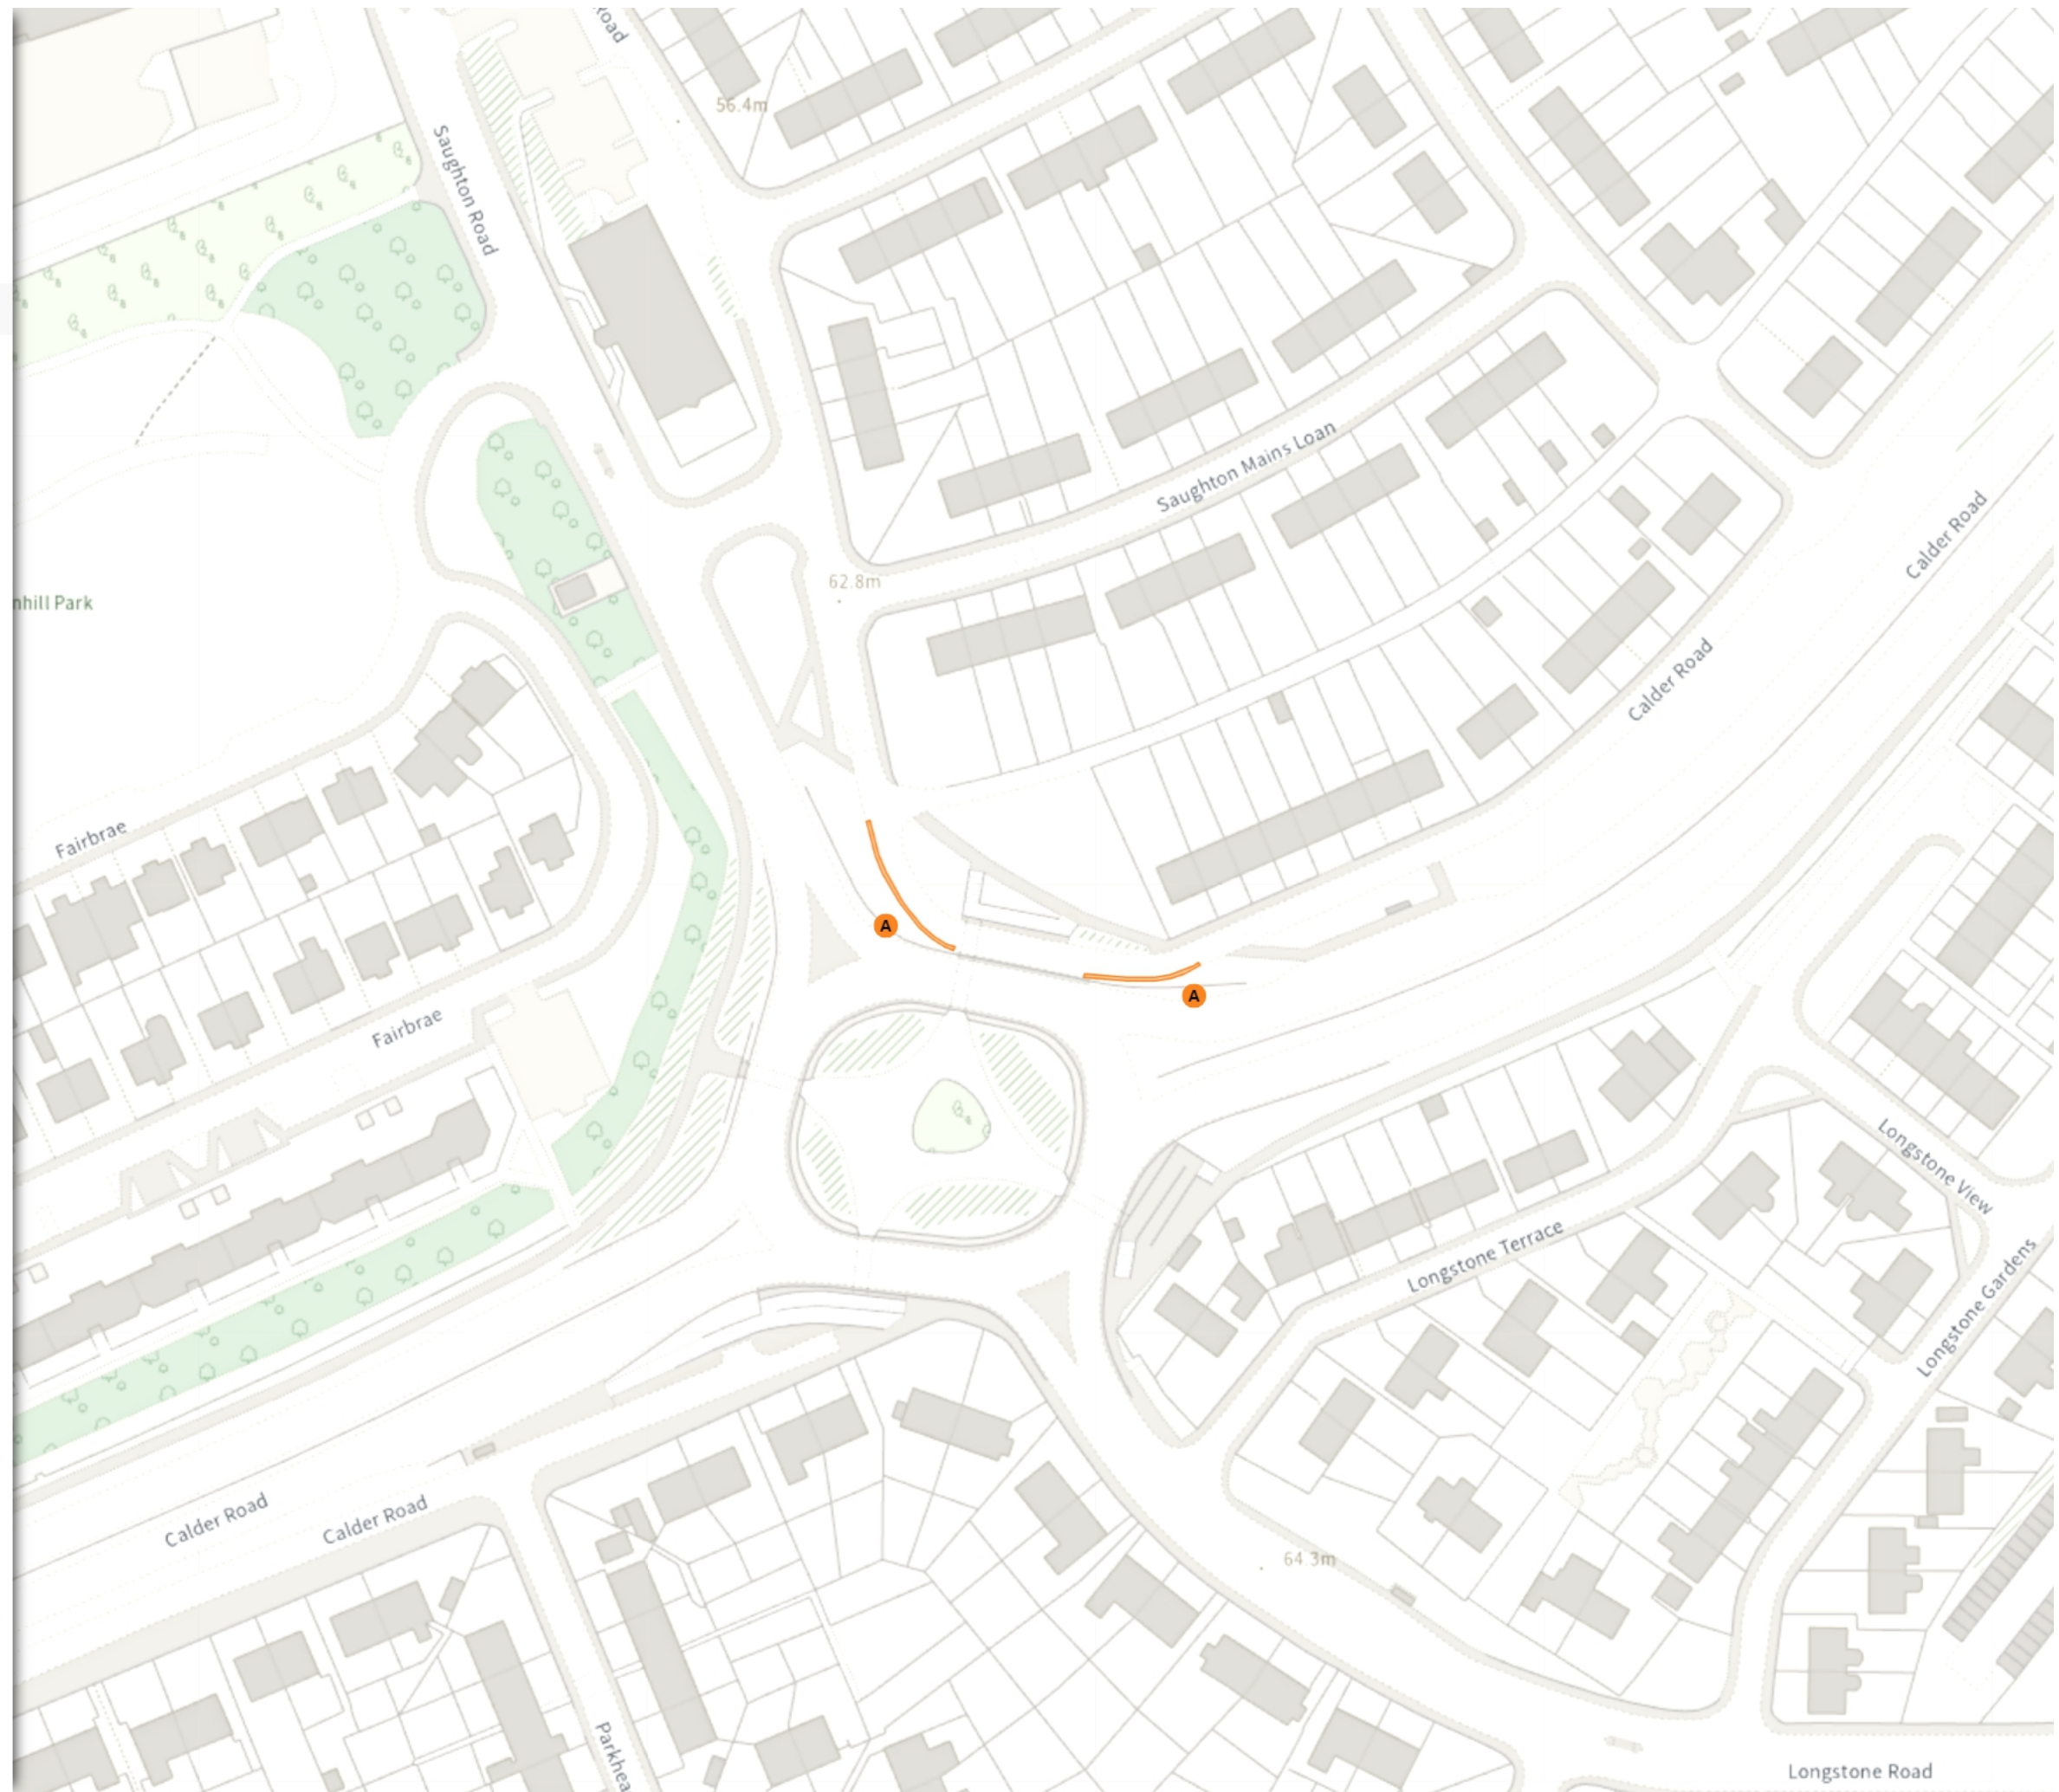

TRO/22/25

Map 8 of 20 Made 03/03/25

ADDED

No waiting at any time

At all times

Scale: 1:1250 0 20 40 60m

NW 329152.703, 673150.957 SE 329537.593, 672803.548

© Crown copyright and database rights 2025 Ordnance Survey.
You are not permitted to copy, sub-license, distribute or sell any of this data to third parties in any form. Licence number 100023420

TRO/22/25

Map 9 of 20 Made 03/03/25

ADDED

No waiting at any time

At all times

Scale: 1:1250 0 20 40 60m

NW 321730.873, 672877.976 SE 322115.208, 672529.869

© Crown copyright and database rights 2025 Ordnance Survey.
You are not permitted to copy, sub-license, distribute or sell any of this data to third parties in any form. Licence number 100023420

TRO/22/25

Map 10 of 20 Made 03/03/25

ADDED

No waiting at any time

At all times

Scale: 1:1250 0 20 40 60m

NW 320549.829, 671324.198 SE 320934.213, 670975.863

© Crown copyright and database rights 2025 Ordnance Survey.
You are not permitted to copy, sub-license, distribute or sell any of this data to third parties in any form. Licence number 100023420

TRO/22/25

Map 11 of 20 Made 03/03/25

ADDED

No waiting at any time

At all times

Scale: 1:1250 0 20 40 60m

NW 324192.344, 671054.41 SE 324577.037, 670706.386

© Crown copyright and database rights 2025 Ordnance Survey.
You are not permitted to copy, sub-license, distribute or sell any of this data to third parties in any form. Licence number 100023420