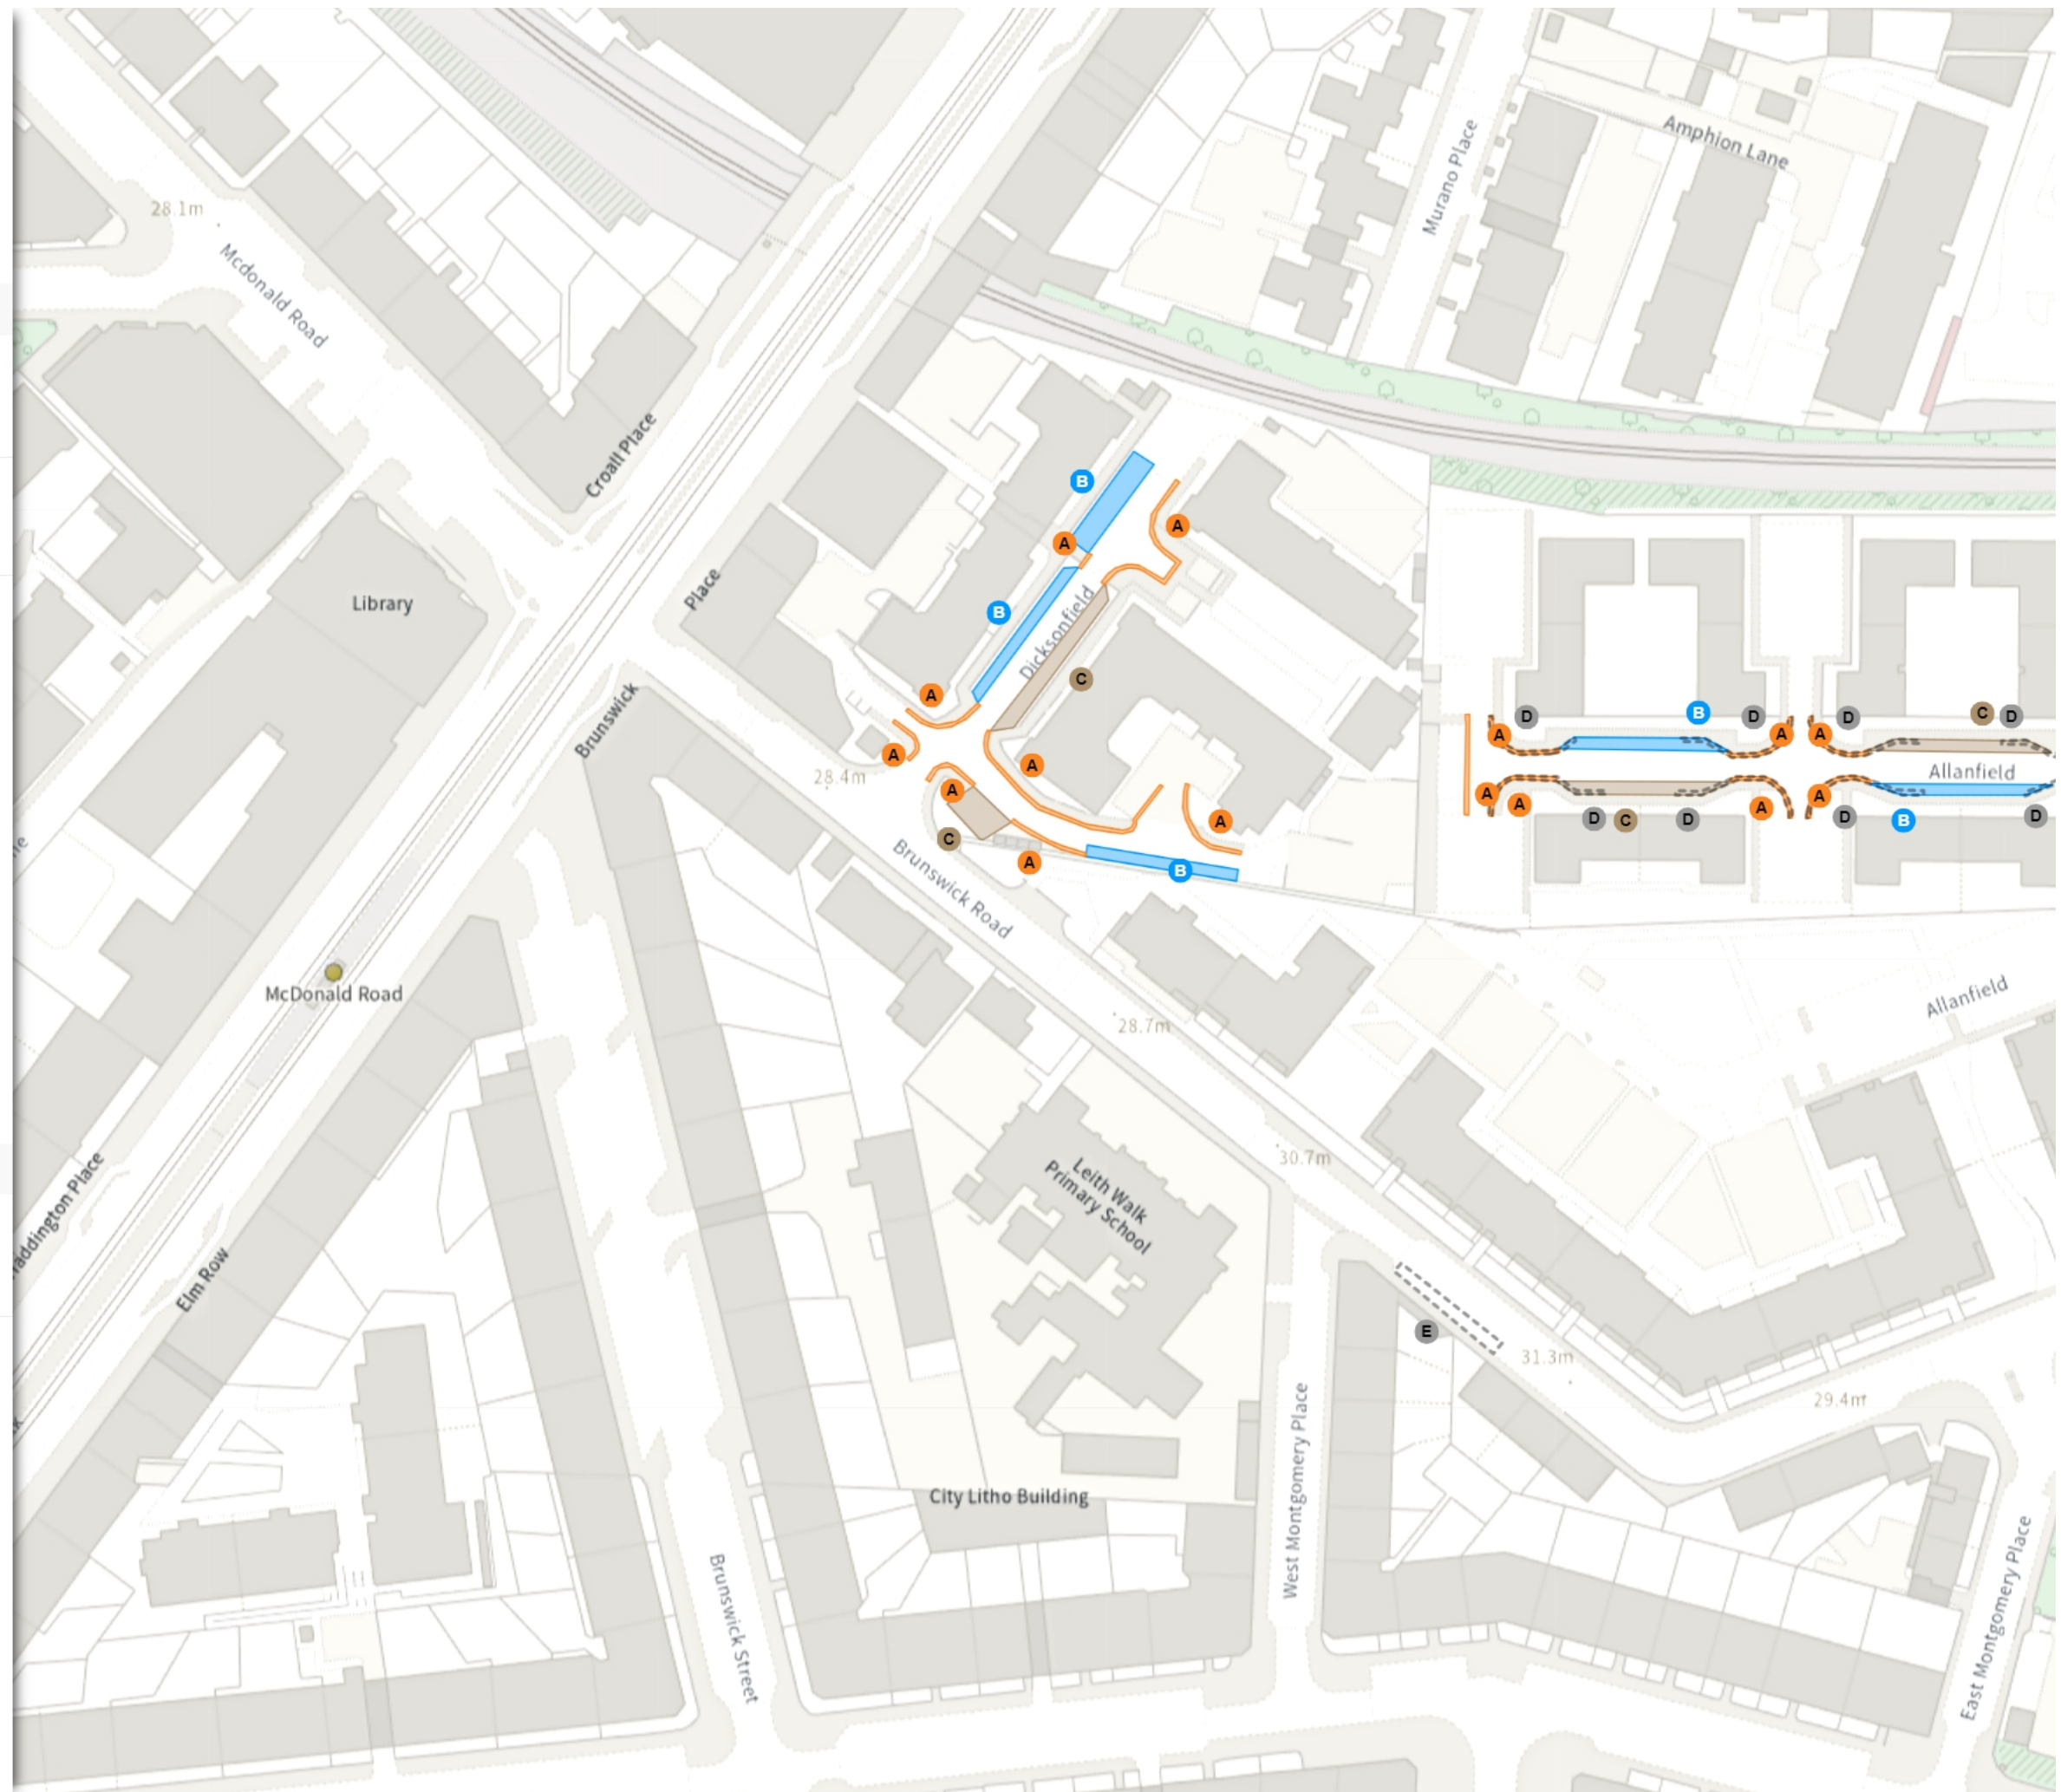

Static Order Guide

Map page indicator

Shows current map number against total and indicates if the legend is split over multiple pages eg. 2a, 2b, 2c

Change type

Indicates whether restrictions have been Added, Modified or Removed

C Permit holders parking place (Zone N1)

Mon-Fri 08:30-17:30

REMOVED

D No waiting at any time

D At all times

E Permit holders parking place (Zone N1)

E Mon-Fri 08:30-17:30

Scale: 1:1250 0 20 40 60m

TRO/22/17

Map 2 of 2 Made 03/03/25

ADDED

No waiting at any time

A At all times

Permit holders parking place (Zone N1)

B Mon-Fri 08:30-17:30

Shared

Permit holders parking place (Zone N1)

Mon-Fri 08:30-17:30

REMOVED

No waiting at any time

D At all times

Scale: 1:1250 0 20 40 60m

NW 326662.565, 674996.84 SE 327047.093, 674649.348

© Crown copyright and database rights 2025 Ordnance Survey.
You are not permitted to copy, sub-license, distribute or sell any of this data to third parties in any form. Licence number 100023420