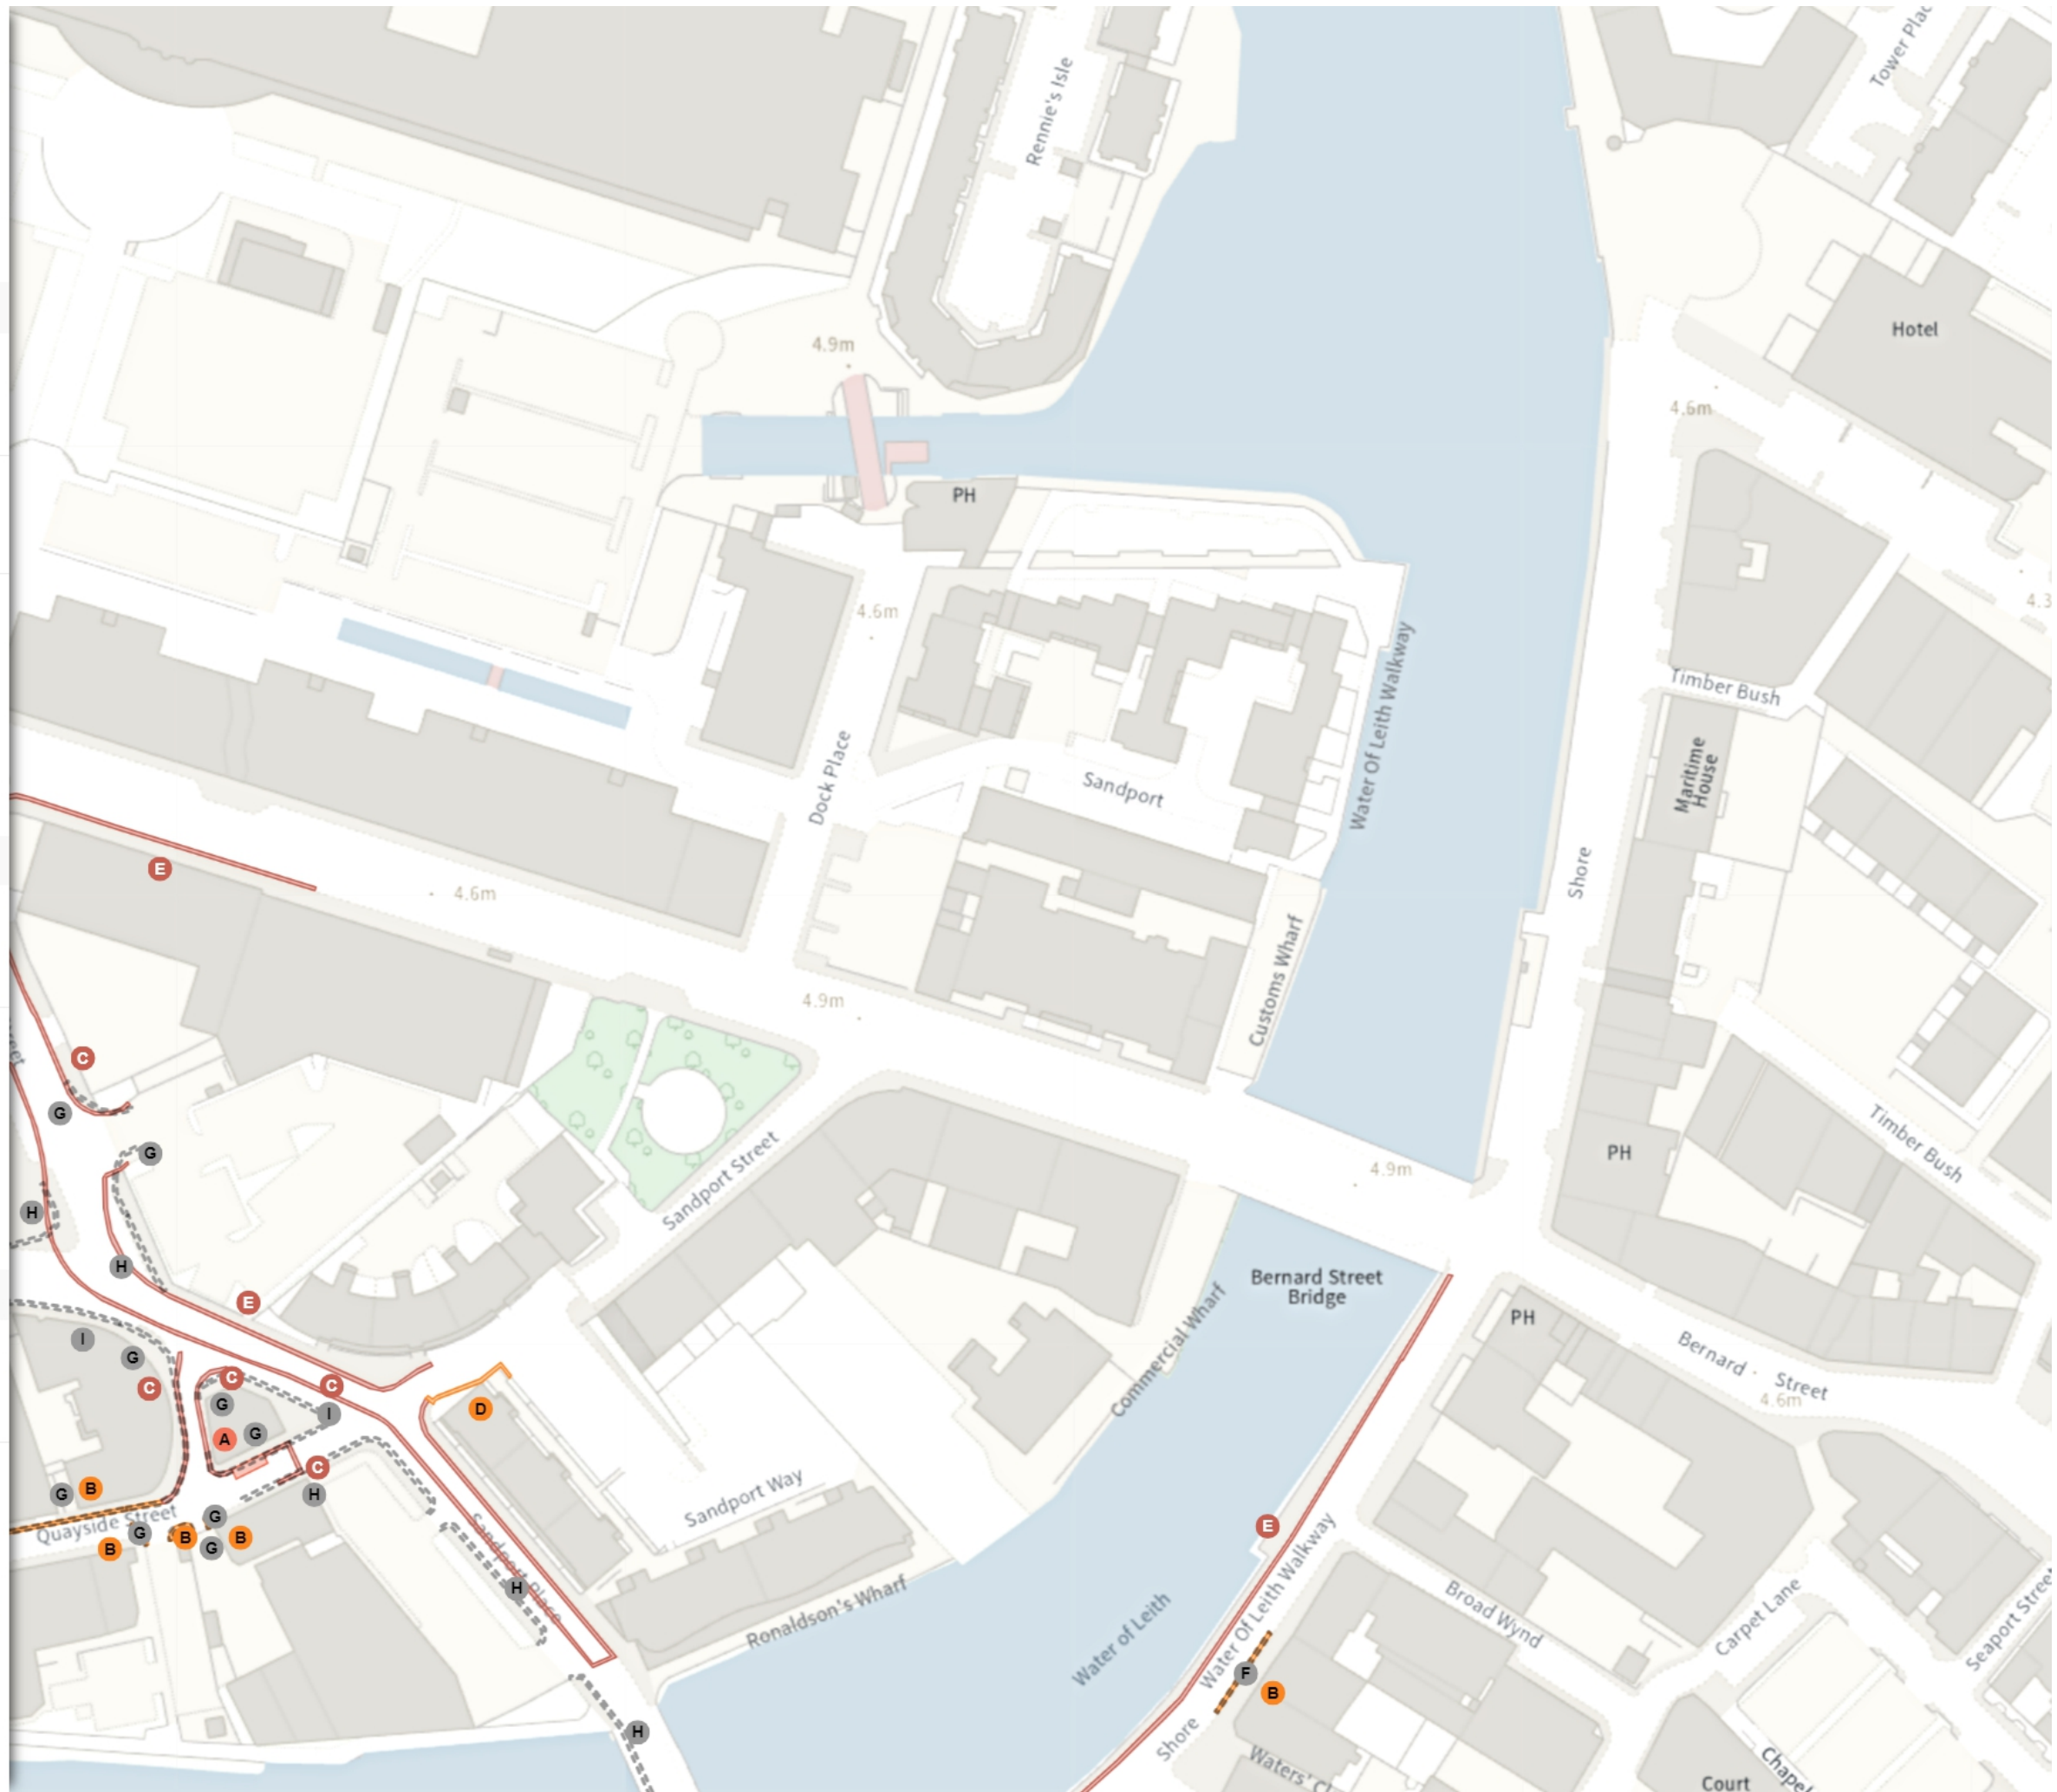

TRO/21/22B

Map 2a of 4 Made 03/03/25

ADDED

- Loading place
- A At all times
- No waiting at any time
- B At all times
- Shared
- C No waiting at any time
  At all times
- C No loading at any time
  At all times

MODIFIED

- No waiting at any time
- D At all times
- Shared
- E No waiting at any time
  At all times
- E No loading at any time
  At all times

REMOVED

- ⋯ No waiting
- F Mon-Sat 08:00-18:00

Scale: 1:1250 0 20 40 60m

NW 326825.826, 676778.848 SE 327210.204, 676431.51

© Crown copyright and database rights 2025 Ordnance Survey.
You are not permitted to copy, sub-license, distribute or sell any of this data to third parties in any form. Licence number 100023420