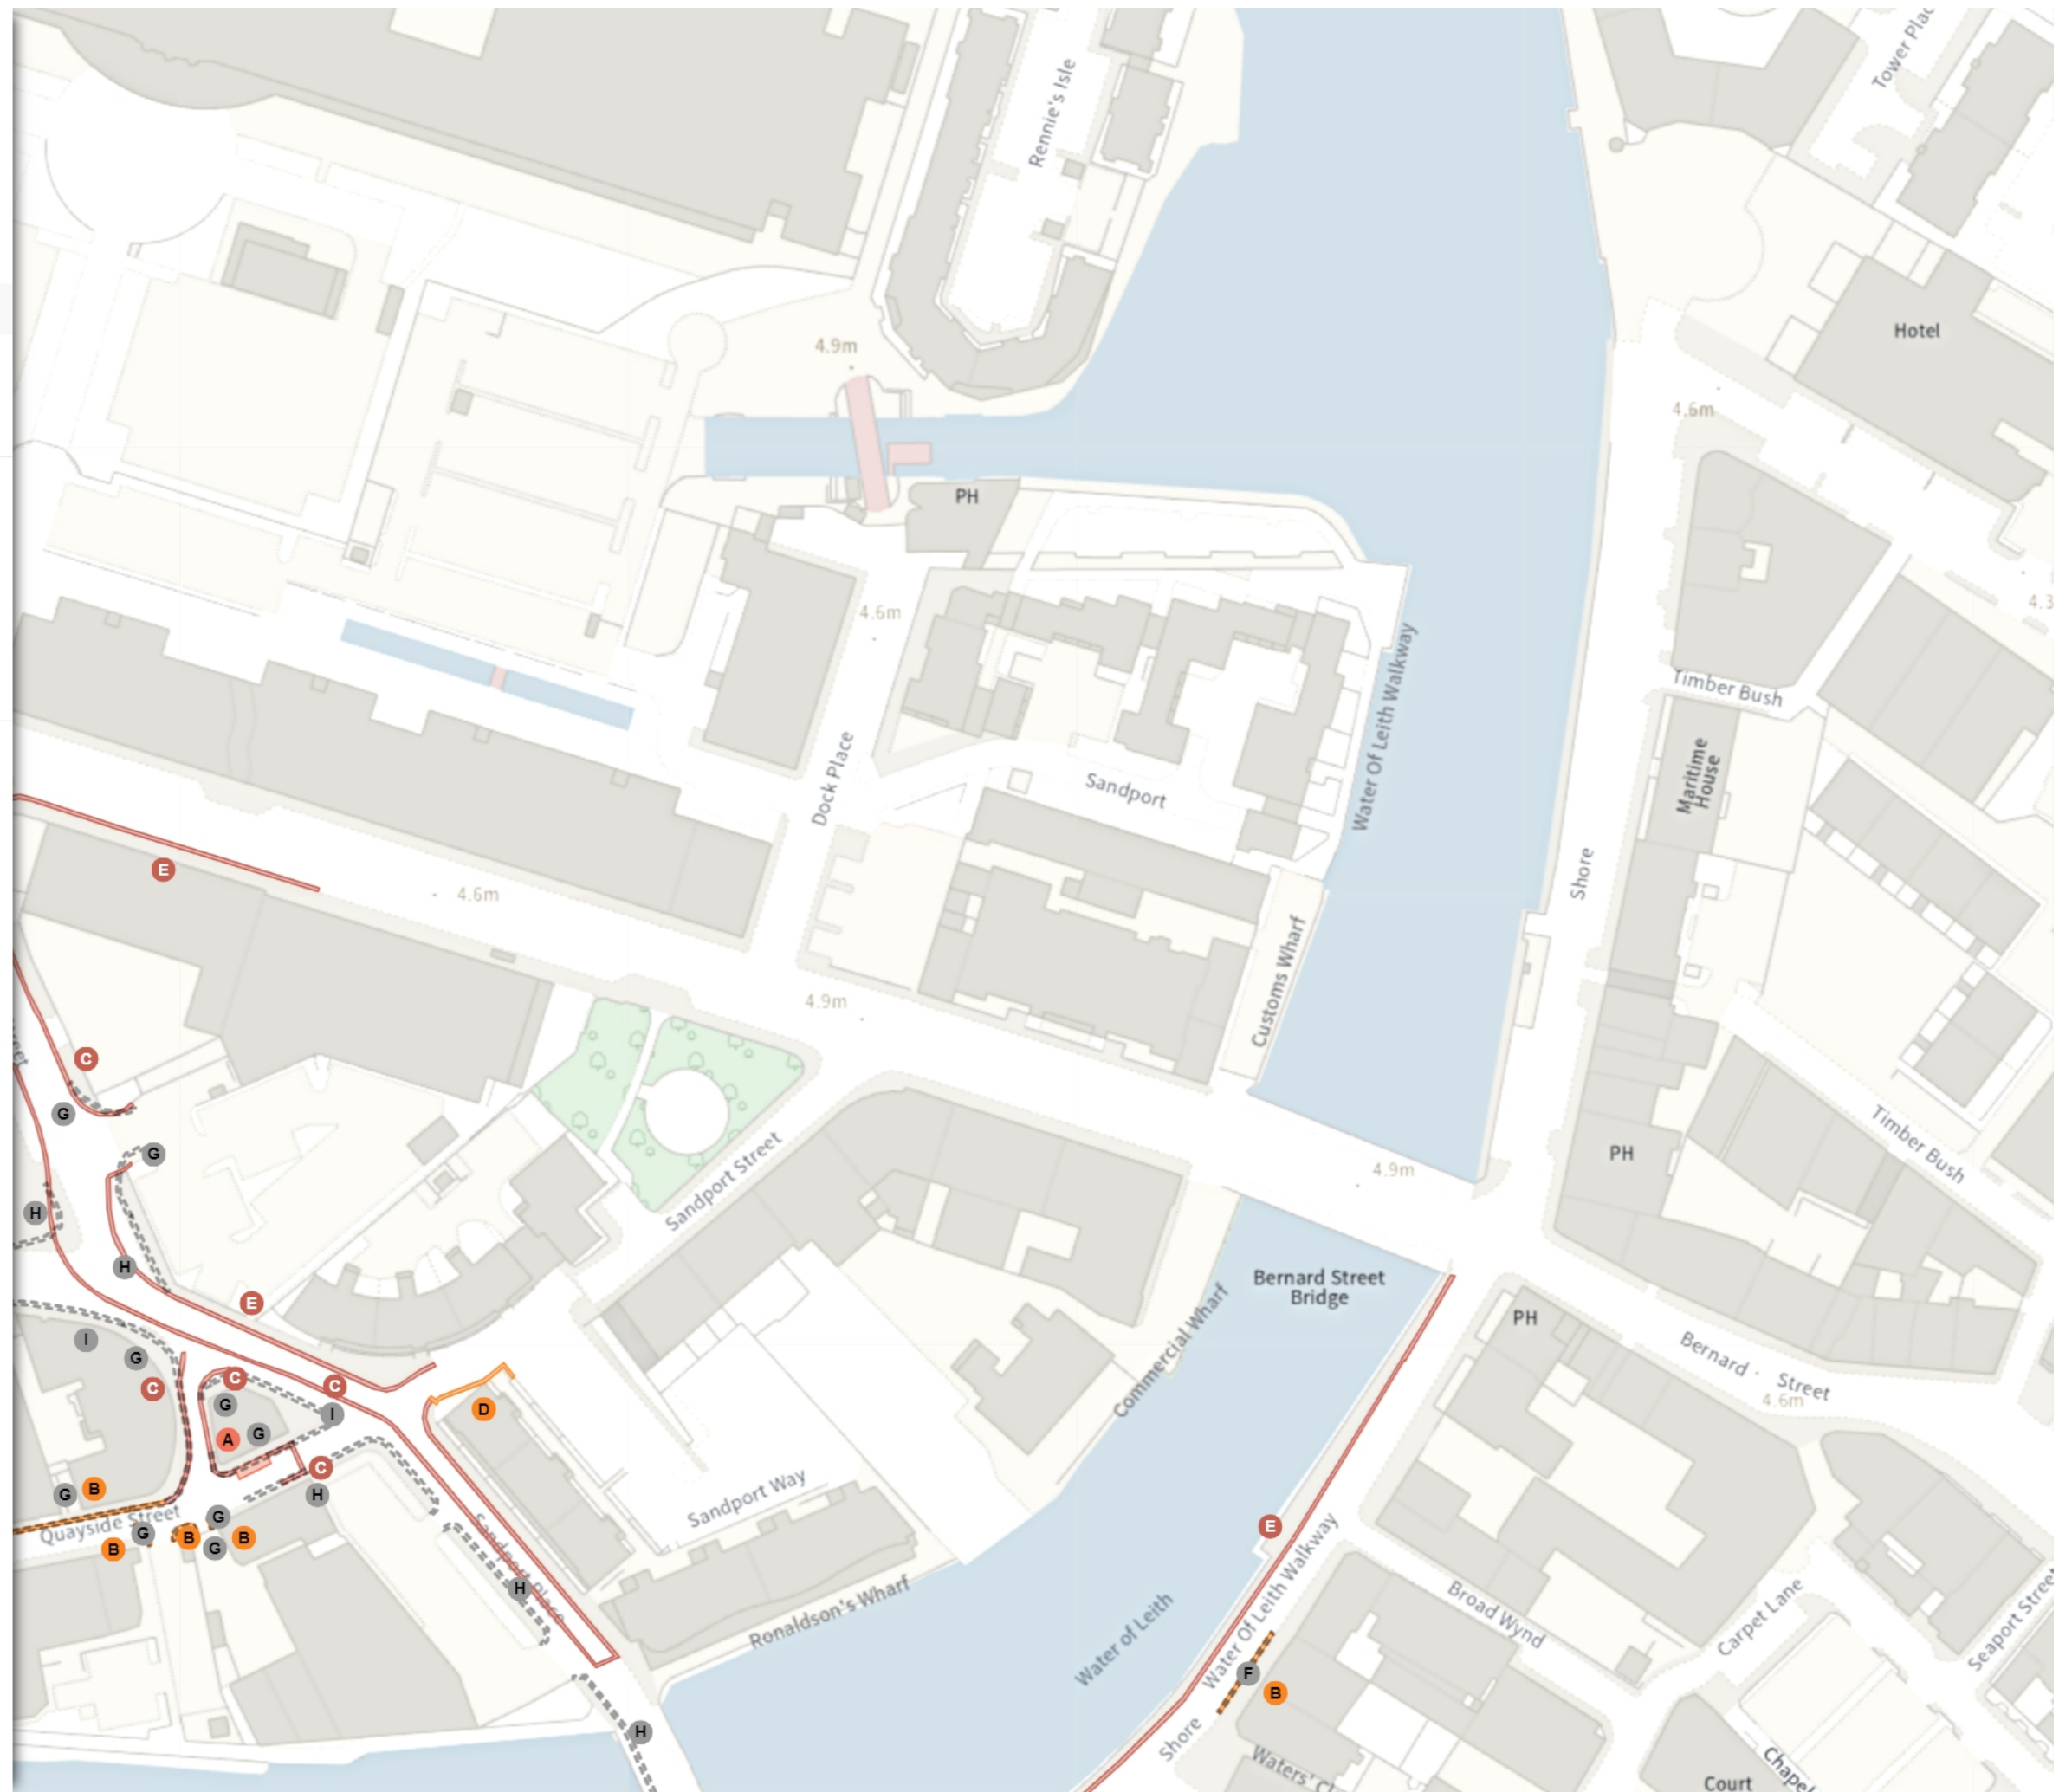

TRO/21/22B

Map 2b of 4 Made 03/03/25

REMOVED

No waiting at any time

At all times

Shared

No waiting at any time

At all times

No loading at any time

At all times

Shared

No waiting

Mon-Fri 08:30-17:30

No loading

Mon-Fri 08:30-17:30

Scale: 1:1250 0 20 40 60m

NW 326825.826, 676778.848 SE 327210.204, 676431.51

© Crown copyright and database rights 2025 Ordnance Survey.
You are not permitted to copy, sub-license, distribute or sell any of this data to third parties in any form. Licence number 100023420